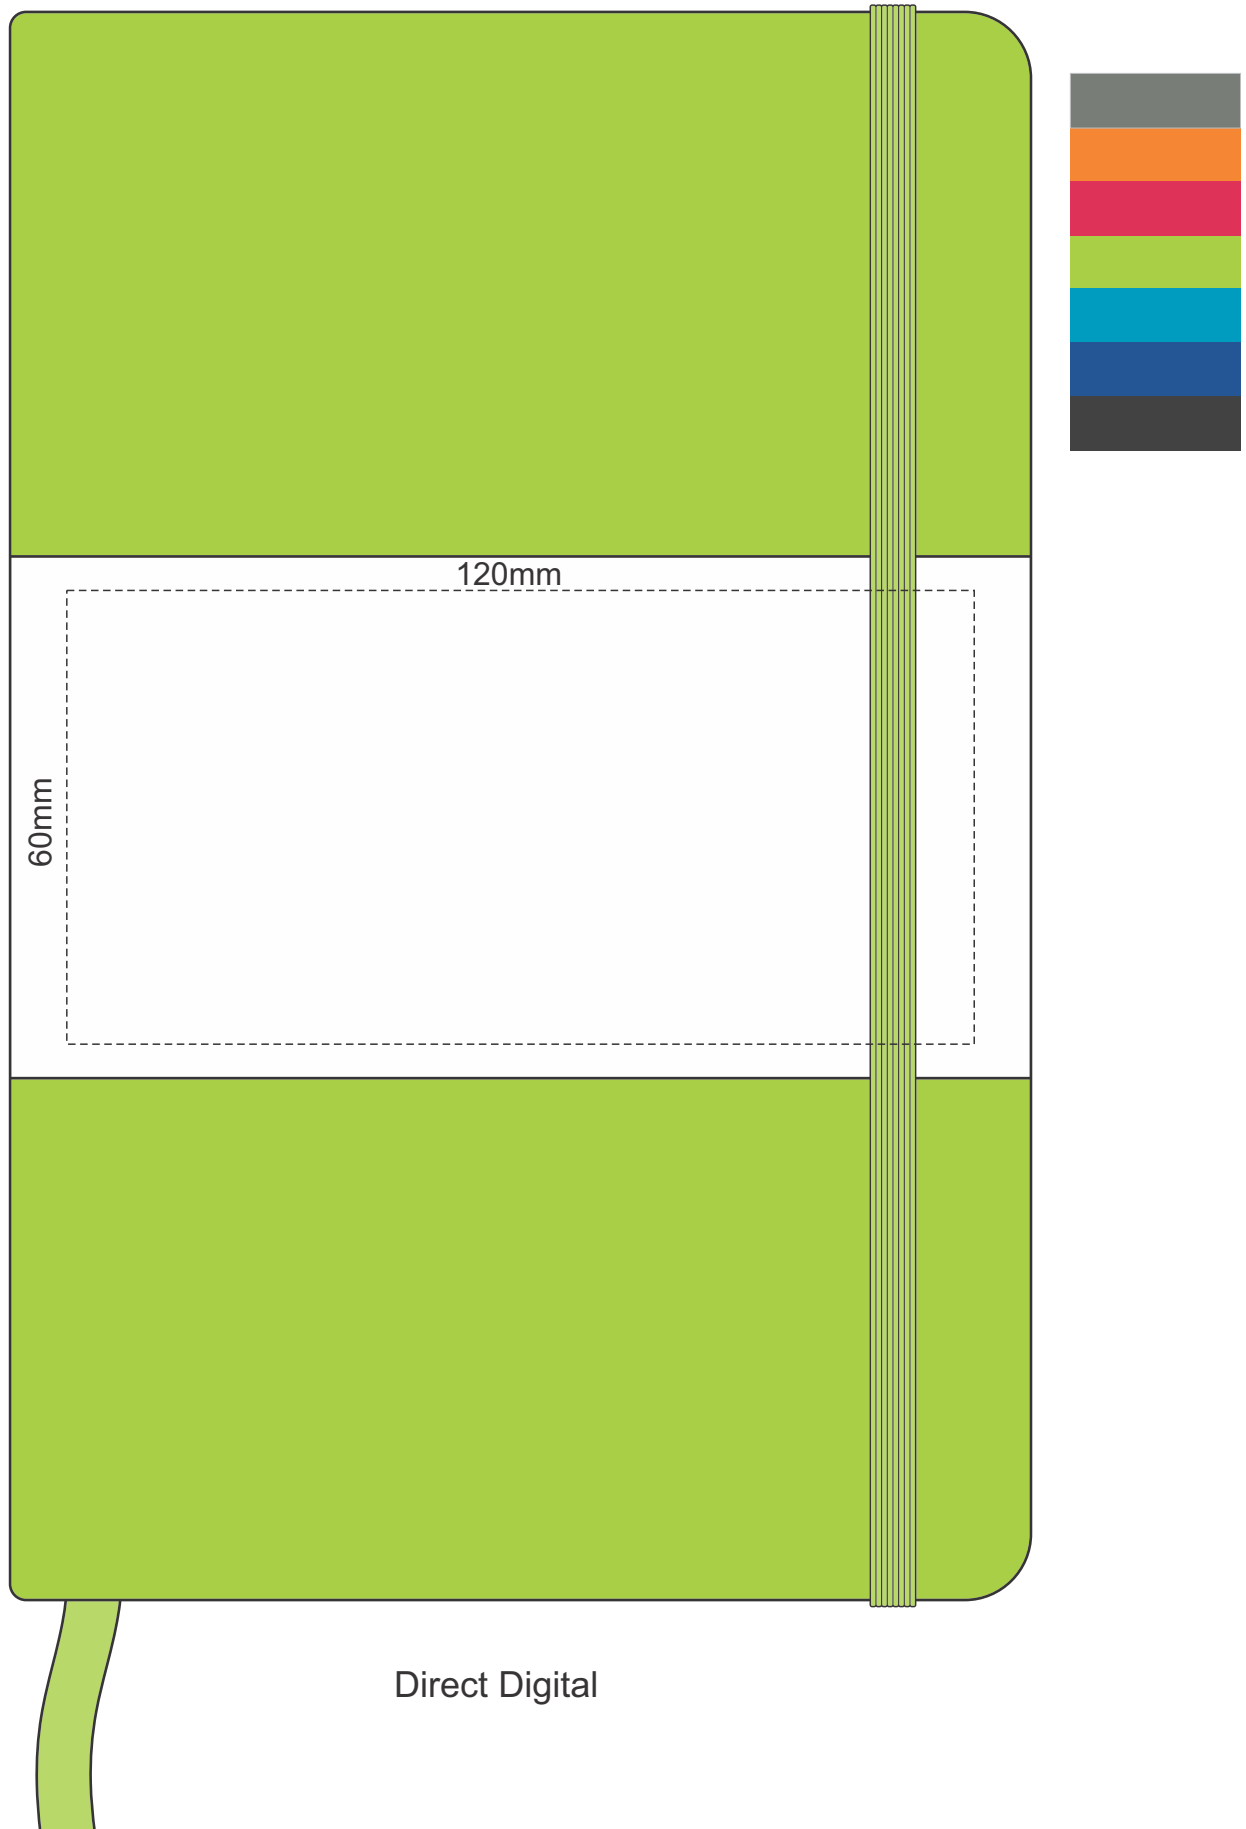

Actual Size: 100% when viewed on A4 paper

50mm

50mm

Pad Print

Actual Size: 100% when viewed on A4 paper

Direct Digital

Actual Size: 100% when viewed on A4 paper

BACK