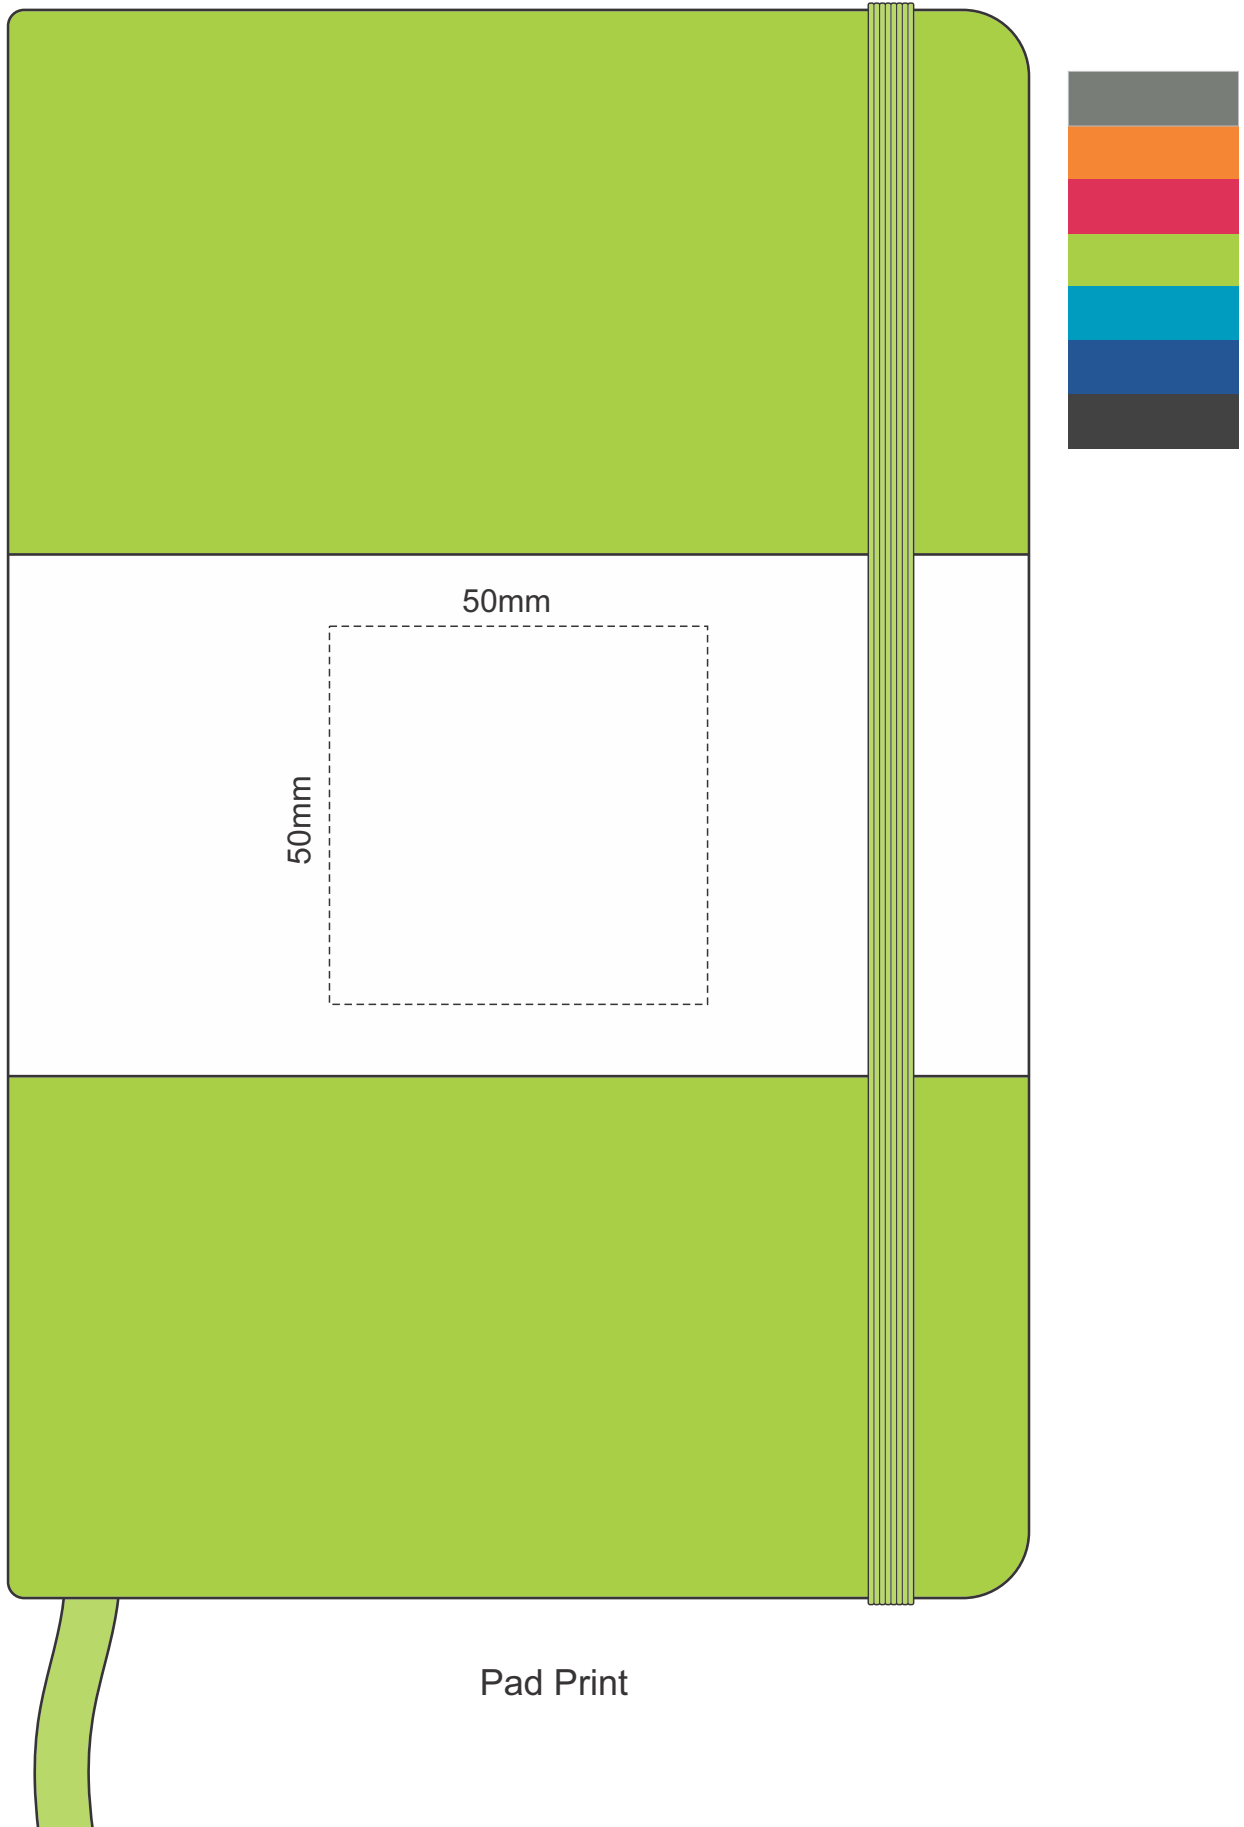

Actual Size: 100% when viewed on A4 paper

50mm

50mm

Pad Print

Actual Size: 100% when viewed on A4 paper

Direct Digital

Actual Size: 100% when viewed on A4 paper

BACK