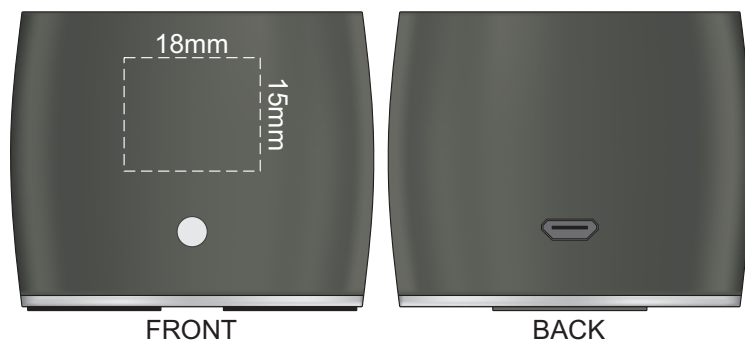

100% of Actual Size
Pad Print
Laser Engraving

 Engraves to a Natural Etch Finish