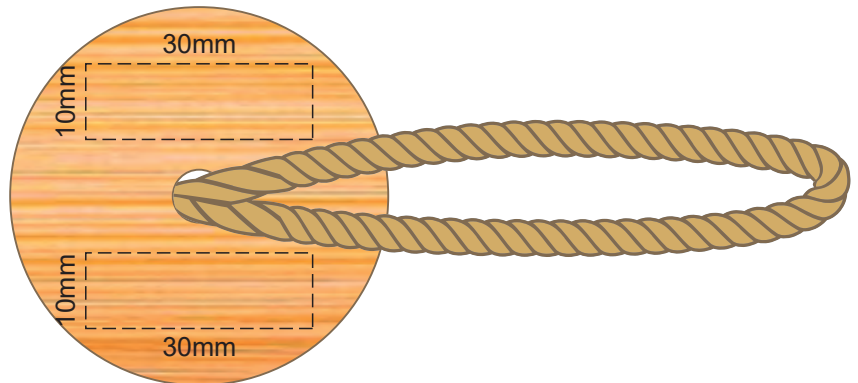

100% of Actual Size
Pad Print

90% of Actual Size
Screen Print

185mm

Approx. 15mm Unprintable Area

Approx. 15mm Unprintable Area
150mm

Red Line = Exact opposites of the product
(centre artwork to the red line)

90% of Actual Size
Rotary Digital
(Gloss Finish)

215mm

150mm

Red Line = Exact opposites of the product
(centre artwork to the red line)

100% of Actual Size
Laser Engraving

This product is a natural material, please allow for variances in grain pattern and engraving colour.