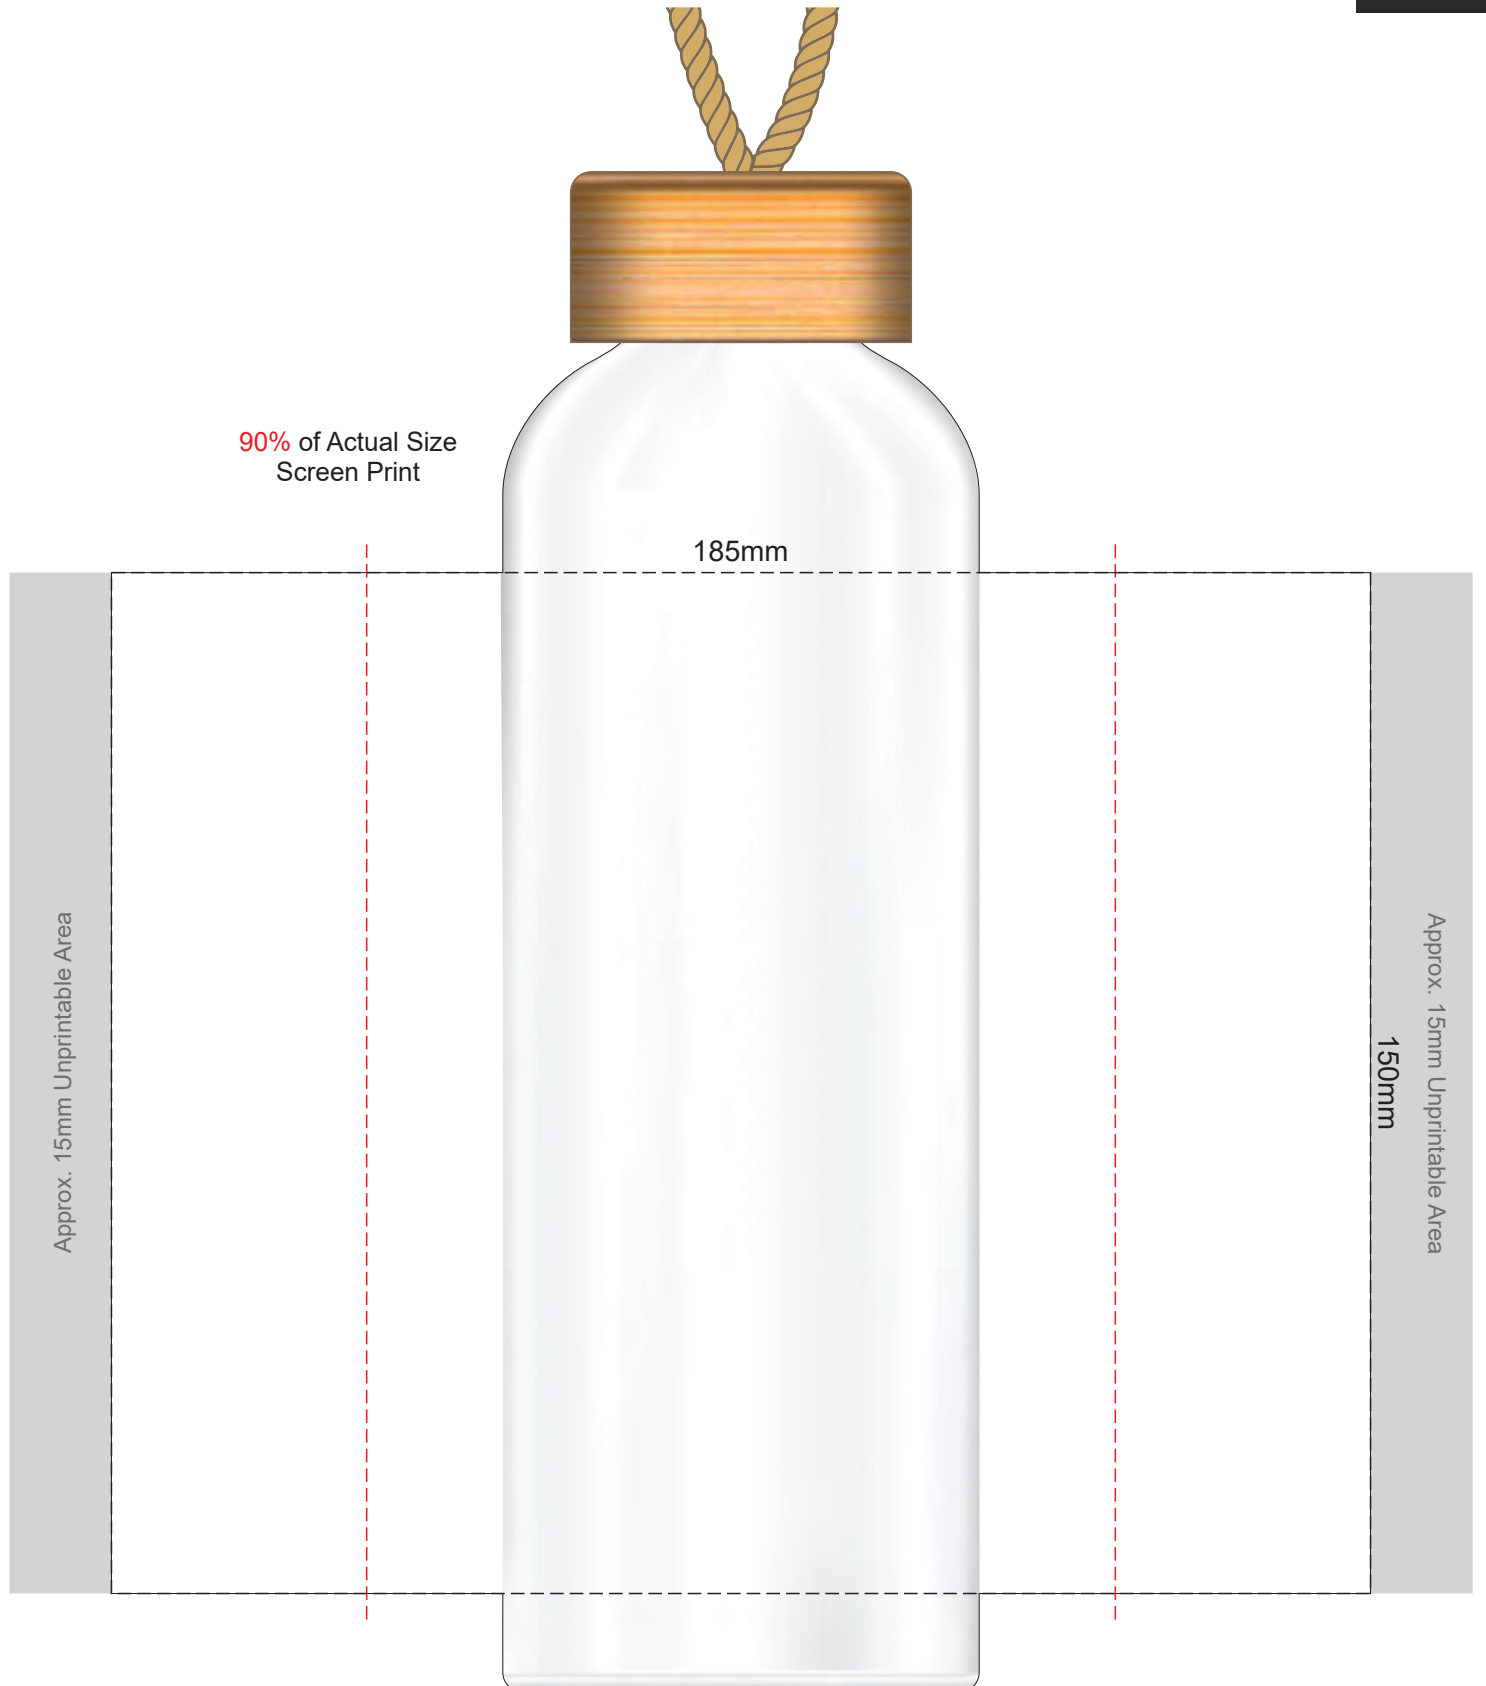

100% of Actual Size
Pad Print

90% of Actual Size
Screen Print

185mm

Approx. 15mm Unprintable Area

Approx. 15mm Unprintable Area
150mm

Red Line = Exact opposites of the product
(centre artwork to the red line)

90% of Actual Size
Rotary Digital
(Gloss Finish)

215mm

150mm

Red Line = Exact opposites of the product
(centre artwork to the red line)

100% of Actual Size
Laser Engraving

This product is a natural material, please allow for variances in grain pattern and engraving colour.

This product is a natural material, please allow for variances in grain pattern and engraving colour.