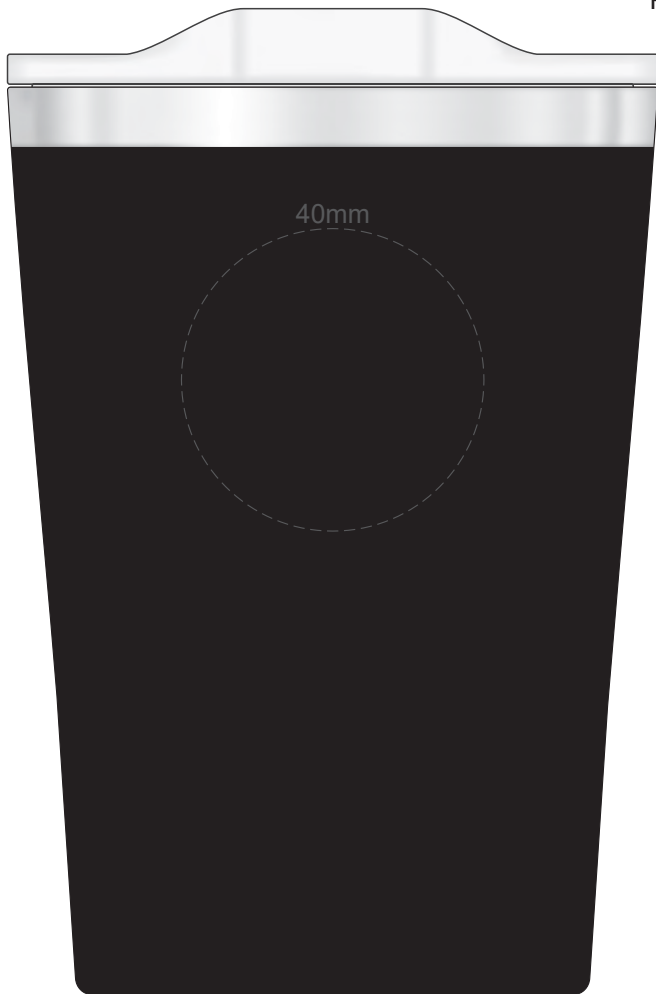

SIDE 1

100% of Actual Size
Pad Print

SIDE 2

SIDE 1

100% of Actual Size
Pad Print

SIDE 2

Please be aware that artwork will adhere to the shape of the product. Therefore, linear shapes that utilise the full print area may appear skewed from the side perspective due to the tapered nature of the product.

 Engraves to a Shiny Steel Finish

100% of Actual Size
Digital Rotary
(Gloss Finish)

238mm

Approximately 3mm unprintable area

100mm

Red Line = Exact opposites of the product
(centre artwork to the red line)