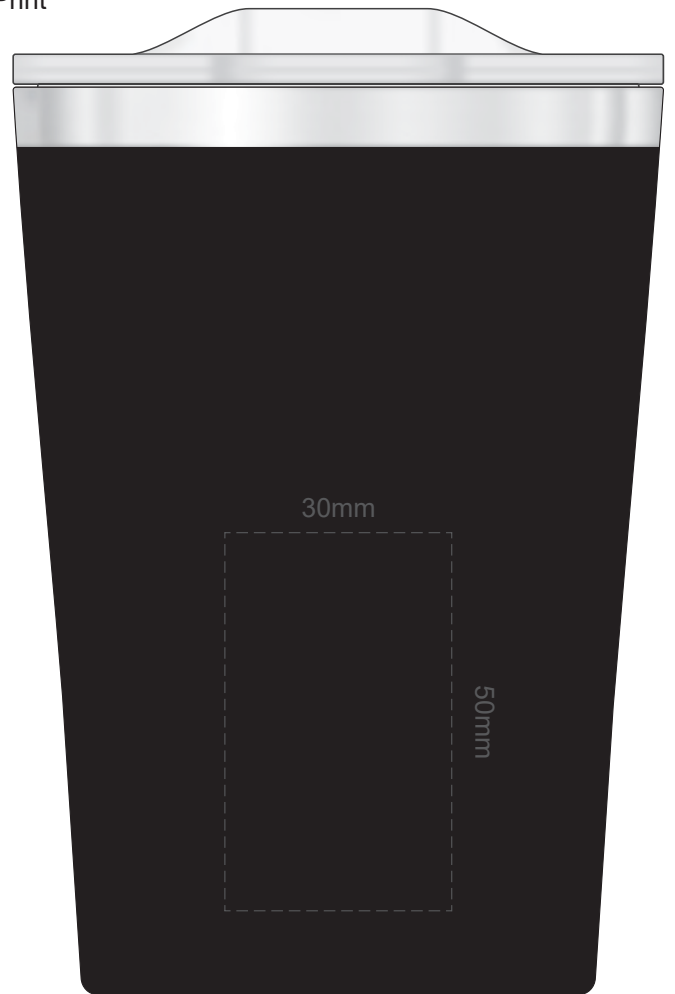

SIDE 1

100% of Actual Size
Pad Print

SIDE 2

SIDE 1

100% of Actual Size
Pad Print

SIDE 2

Please be aware that artwork will adhere to the shape of the product. Therefore, linear shapes that utilise the full print area may appear skewed from the side perspective due to the tapered nature of the product.

 Engraves to a Shiny Steel Finish

100% of Actual Size
Digital Rotary
(Gloss Finish)

238mm

Approximately 3mm unprintable area

100mm

Red Line = Exact opposites of the product
(centre artwork to the red line)

100% of Actual Size
Digital Packaging Print
FRONT

Artwork will be printed directly onto the product via CMYK printing (no white), colours will not be vibrant due to white ink not being available for this process.