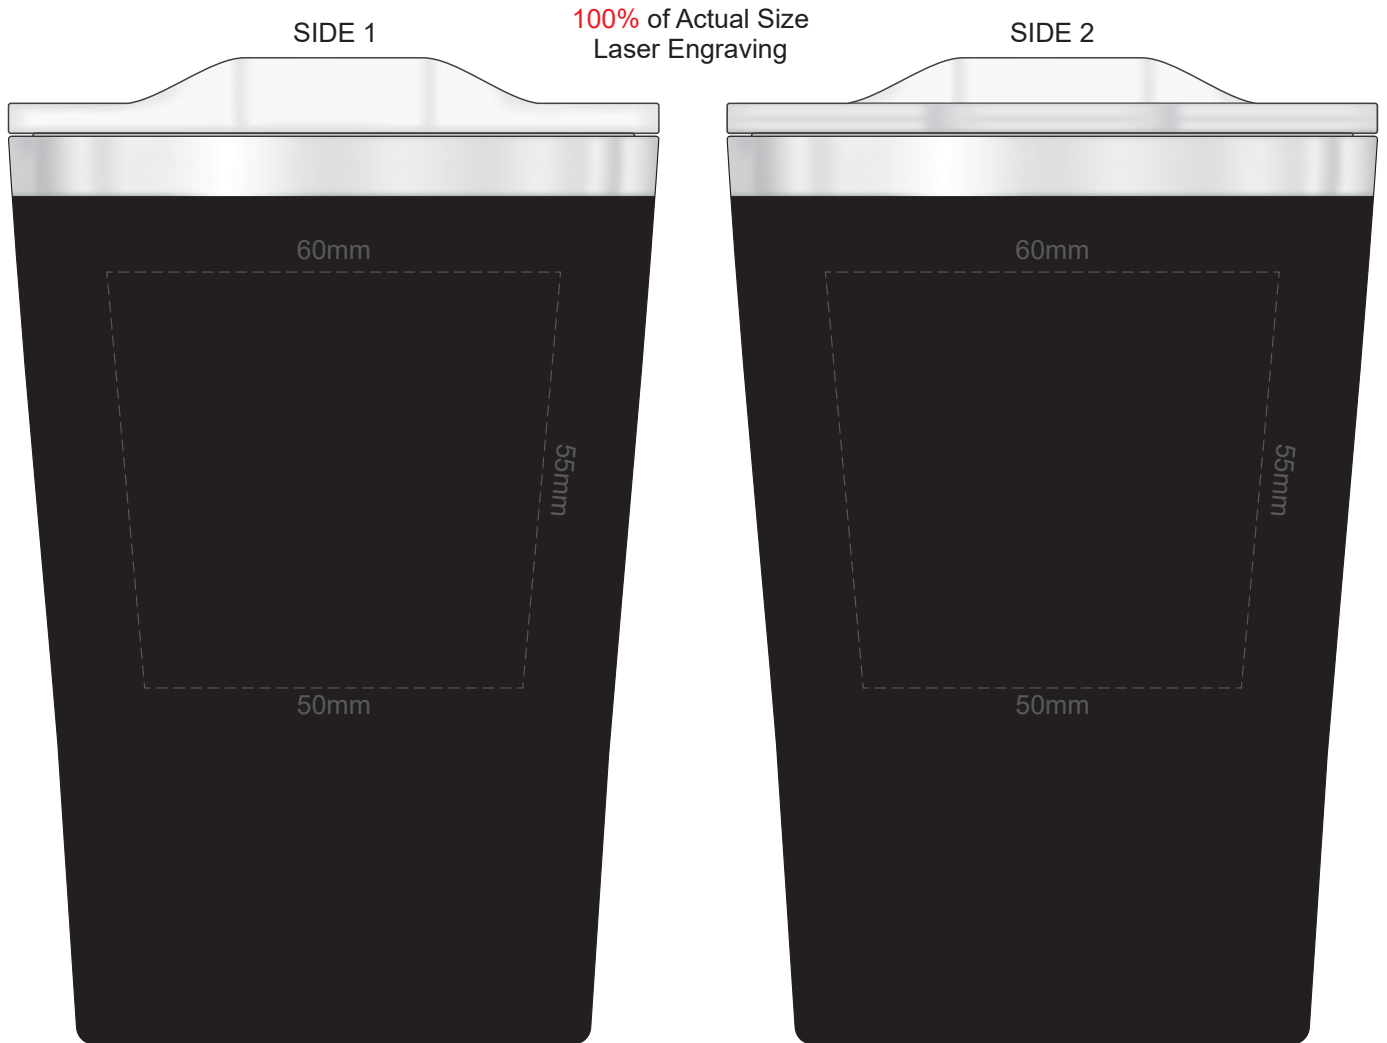

SIDE 1

100% of Actual Size
Pad Print

SIDE 2

SIDE 1

100% of Actual Size
Pad Print

SIDE 2

Please be aware that artwork will adhere to the shape of the product. Therefore, linear shapes that utilise the full print area may appear skewed from the side perspective due to the tapered nature of the product.

 Engraves to a Shiny Steel Finish

100% of Actual Size
Digital Rotary
(Gloss Finish)

238mm

Approximately 3mm unprintable area

100mm

Red Line = Exact opposites of the product
(centre artwork to the red line)

100% of Actual Size
Digital Packaging Print
FRONT

Artwork will be printed directly onto the product via CMYK printing (no white), colours will not be vibrant due to white ink not being available for this process.