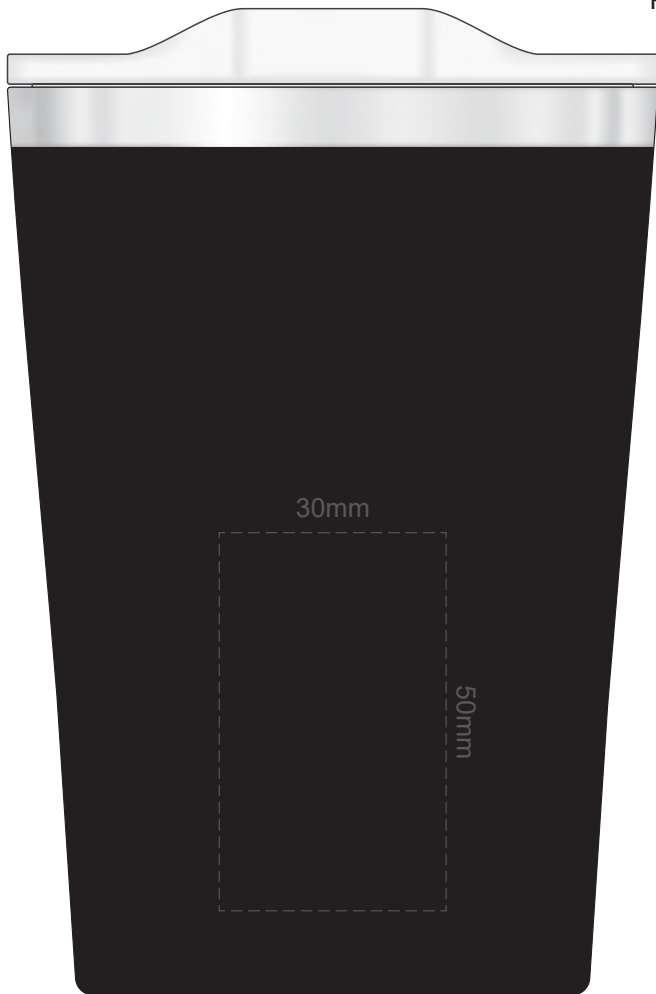

SIDE 1

100% of Actual Size
Pad Print

SIDE 2

SIDE 1

100% of Actual Size
Pad Print

SIDE 2

Please be aware that artwork will adhere to the shape of the product. Therefore, linear shapes that utilise the full print area may appear skewed from the side perspective due to the tapered nature of the product.

 Engraves to a Shiny Steel Finish

100% of Actual Size
Digital Rotary
(Gloss Finish)

238mm

Approximately 3mm unprintable area

100mm

Red Line = Exact opposites of the product
(centre artwork to the red line)

100% of Actual Size
Digital Packaging Print
FRONT

Artwork will be printed directly onto the product via CMYK printing (no white), colours will not be vibrant due to white ink not being available for this process.