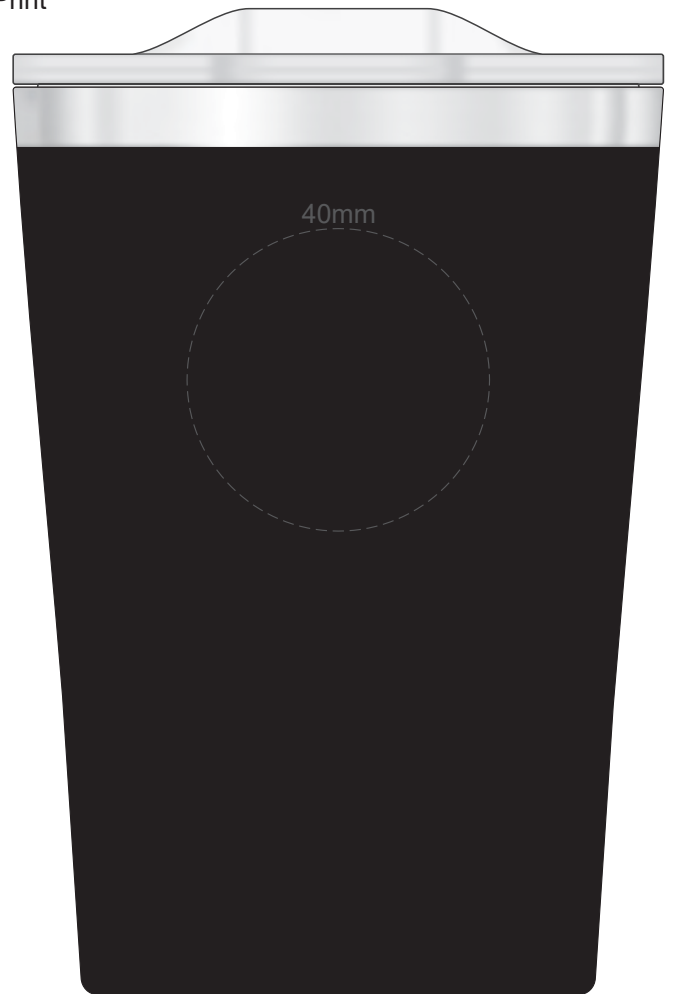

SIDE 1

100% of Actual Size
Pad Print

SIDE 2

SIDE 1

100% of Actual Size
Pad Print

SIDE 2

Please be aware that artwork will adhere to the shape of the product. Therefore, linear shapes that utilise the full print area may appear skewed from the side perspective due to the tapered nature of the product.

 Engraves to a Shiny Steel Finish

100% of Actual Size
Digital Rotary
(Gloss Finish)

238mm

Approximately 3mm unprintable area

100mm

Red Line = Exact opposites of the product
(centre artwork to the red line)