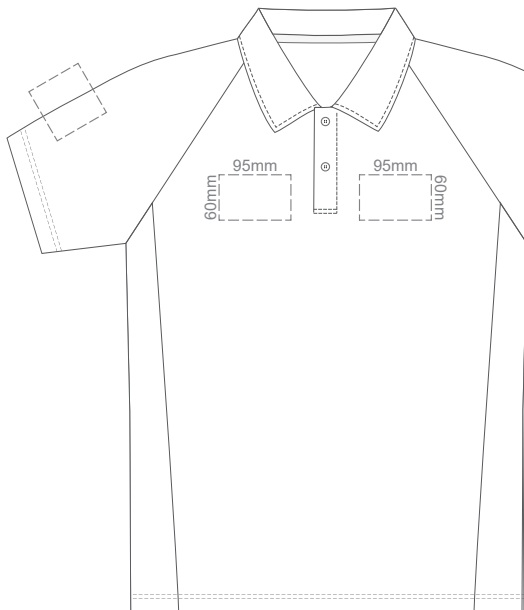

10% of Actual Size
Colourflex Transfer

FRONT ADULT MEDIUM