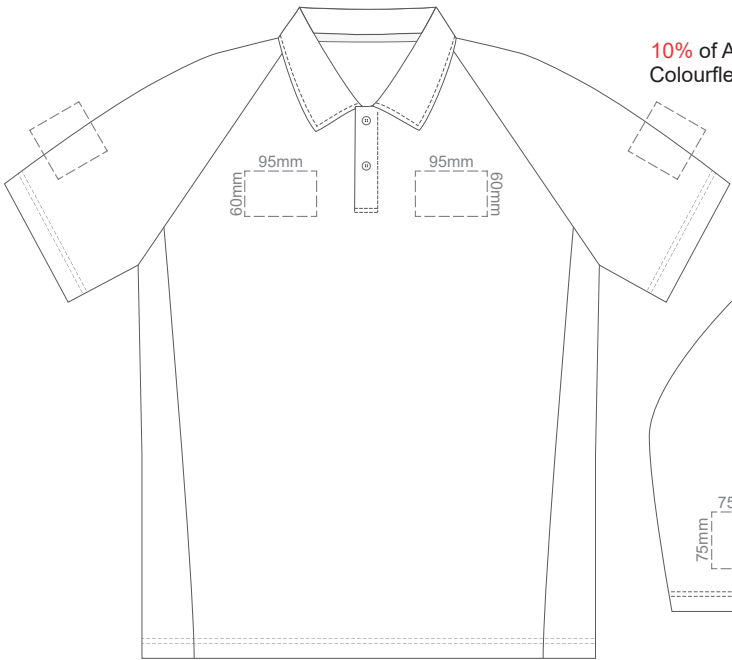

BACK ADULT EXTRA SMALL

Print area 250x200mm can be rotated to best suit.

10% of Actual Size
Colourflex Transfer

FRONT ADULT SMALL

BACK ADULT SMALL

Print area 250x200mm can be rotated to best suit.

10% of Actual Size
Colourflex Transfer

FRONT ADULT MEDIUM

BACK ADULT MEDIUM

Print area 280x200mm can be rotated to best suit.

10% of Actual Size
Colourflex Transfer

FRONT ADULT LARGE

Print area 280x200mm can be rotated to best suit.
BACK ADULT LARGE

10% of Actual Size
Colourflex Transfer

FRONT ADULT XL

Print area 280x200mm can be rotated to best suit.
BACK ADULT XL

10% of Actual Size
Colourflex Transfer

FRONT ADULT 2XL

Print area 280x200mm can be rotated to best suit.
BACK ADULT 2XL

10% of Actual Size
Colourflex Transfer

FRONT ADULT 3XL

Print area 280x200mm can be rotated to best suit.

BACK ADULT 3XL

10% of Actual Size
Colourflex Transfer

FRONT ADULT 4XL

Print area 280x200mm can be rotated to best suit.