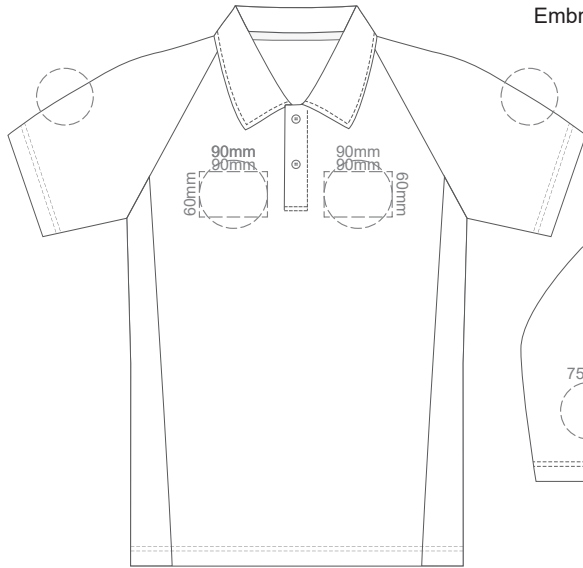

10% of Actual Size
Colourflex Transfer

FRONT ADULT XL

Print area 280x200mm can be rotated to best suit.
BACK ADULT XL

10% of Actual Size
Colourflex Transfer

FRONT ADULT 2XL

Print area 280x200mm can be rotated to best suit.
BACK ADULT 2XL

10% of Actual Size
Colourflex Transfer

FRONT ADULT 3XL

Print area 280x200mm can be rotated to best suit.

BACK ADULT 3XL

10% of Actual Size
Colourflex Transfer

FRONT ADULT 4XL

Print area 280x200mm can be rotated to best suit.

BACK ADULT 4XL

10% of Actual Size
Embroidery

FRONT ADULT EXTRA SMALL

BACK ADULT EXTRA SMALL

10% of Actual Size
Embroidery

FRONT ADULT SMALL

BACK ADULT SMALL

10% of Actual Size
Embroidery