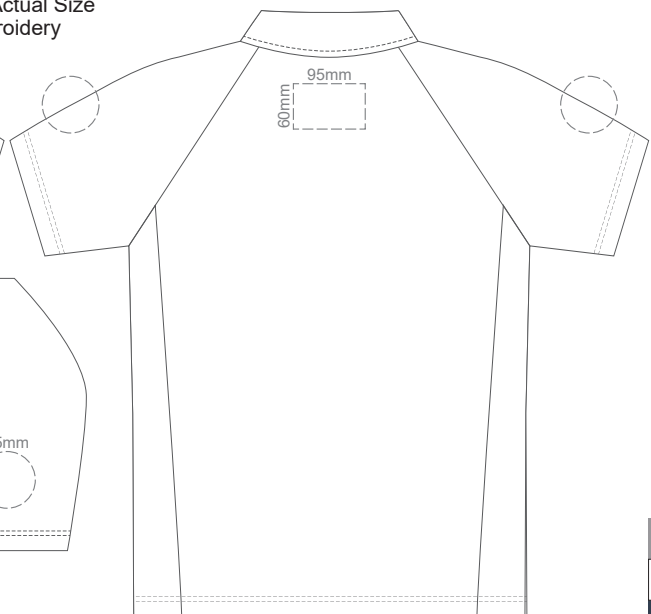

10% of Actual Size
Colourflex Transfer

FRONT ADULT XL

Print area 280x200mm can be rotated to best suit.
BACK ADULT XL

10% of Actual Size
Colourflex Transfer

FRONT ADULT 2XL

Print area 280x200mm can be rotated to best suit.
BACK ADULT 2XL

10% of Actual Size
Colourflex Transfer

FRONT ADULT 3XL

Print area 280x200mm can be rotated to best suit.

BACK ADULT 3XL

10% of Actual Size
Colourflex Transfer

FRONT ADULT 4XL

Print area 280x200mm can be rotated to best suit.

BACK ADULT 4XL

10% of Actual Size
Embroidery

FRONT ADULT EXTRA SMALL

BACK ADULT EXTRA SMALL

10% of Actual Size
Embroidery

FRONT ADULT SMALL

BACK ADULT SMALL

10% of Actual Size
Embroidery

FRONT ADULT MEDIUM

BACK ADULT MEDIUM

10% of Actual Size
Embroidery

FRONT ADULT LARGE

10% of Actual Size
Embroidery

BACK ADULT LARGE

FRONT ADULT XL

10% of Actual Size
Embroidery