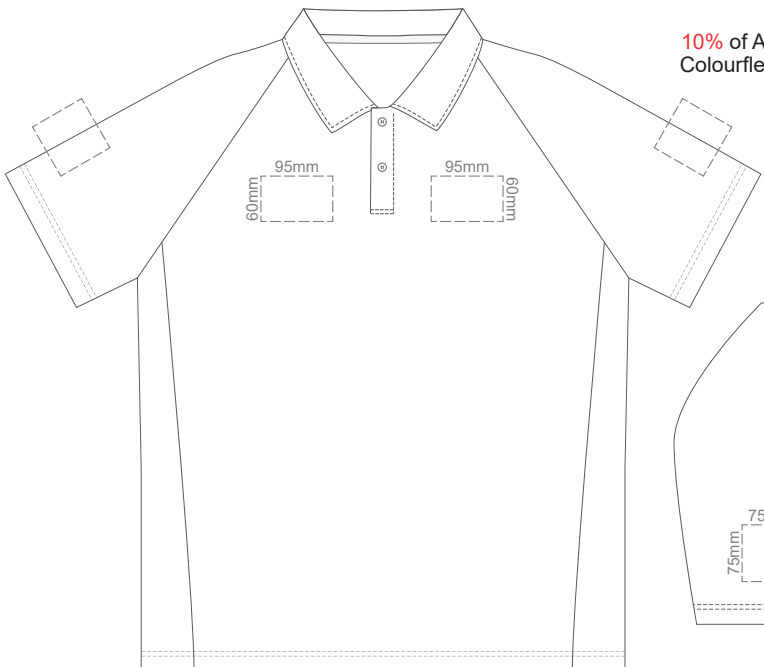

FRONT ADULT MEDIUM

BACK ADULT MEDIUM

Print area 280x200mm can be rotated to best suit.

10% of Actual Size
Colourflex Transfer

FRONT ADULT LARGE

Print area 280x200mm can be rotated to best suit.
BACK ADULT LARGE

10% of Actual Size
Colourflex Transfer

FRONT ADULT XL

Print area 280x200mm can be rotated to best suit.
BACK ADULT XL

10% of Actual Size
Colourflex Transfer

FRONT ADULT 2XL

Print area 280x200mm can be rotated to best suit.
BACK ADULT 2XL

10% of Actual Size
Colourflex Transfer

FRONT ADULT 3XL

Print area 280x200mm can be rotated to best suit.

BACK ADULT 3XL

10% of Actual Size
Colourflex Transfer

FRONT ADULT 4XL

Print area 280x200mm can be rotated to best suit.