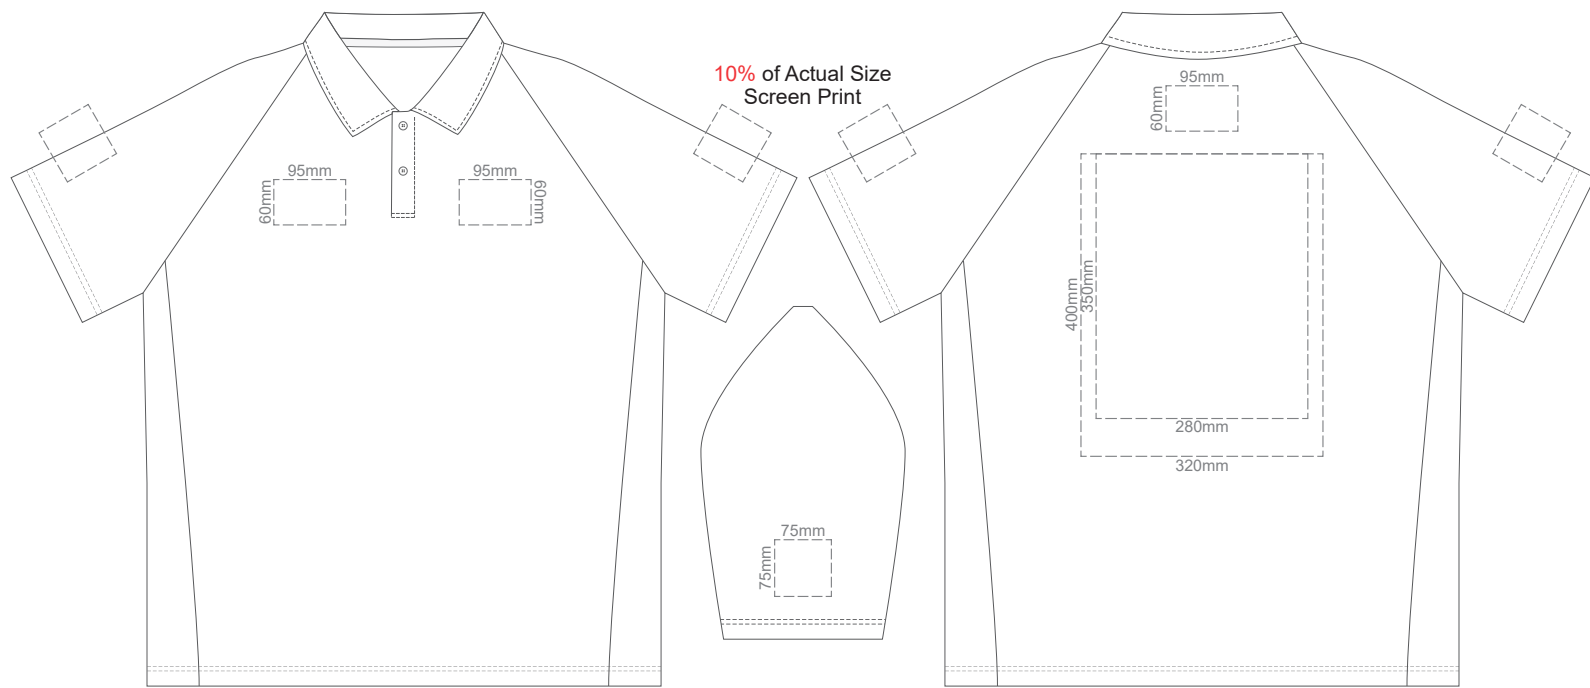

BACK ADULT MEDIUM

10% of Actual Size
Screen Print

FRONT ADULT LARGE

BACK ADULT LARGE

10% of Actual Size
Screen Print

FRONT ADULT XL

BACK ADULT XL

10% of Actual Size
Screen Print

FRONT ADULT 2XL

BACK ADULT 2XL

FRONT ADULT 3XL

BACK ADULT 3XL

FRONT ADULT 4XL

BACK ADULT 4XL

10% of Actual Size
Colourflex Transfer

FRONT ADULT EXTRA SMALL

BACK ADULT EXTRA SMALL

Print area 250x200mm can be rotated to best suit.

10% of Actual Size
Colourflex Transfer

FRONT ADULT SMALL

BACK ADULT SMALL

Print area 250x200mm can be rotated to best suit.

10% of Actual Size
Colourflex Transfer

FRONT ADULT MEDIUM

BACK ADULT MEDIUM

Print area 280x200mm can be rotated to best suit.

10% of Actual Size
Colourflex Transfer

FRONT ADULT LARGE

Print area 280x200mm can be rotated to best suit.
BACK ADULT LARGE