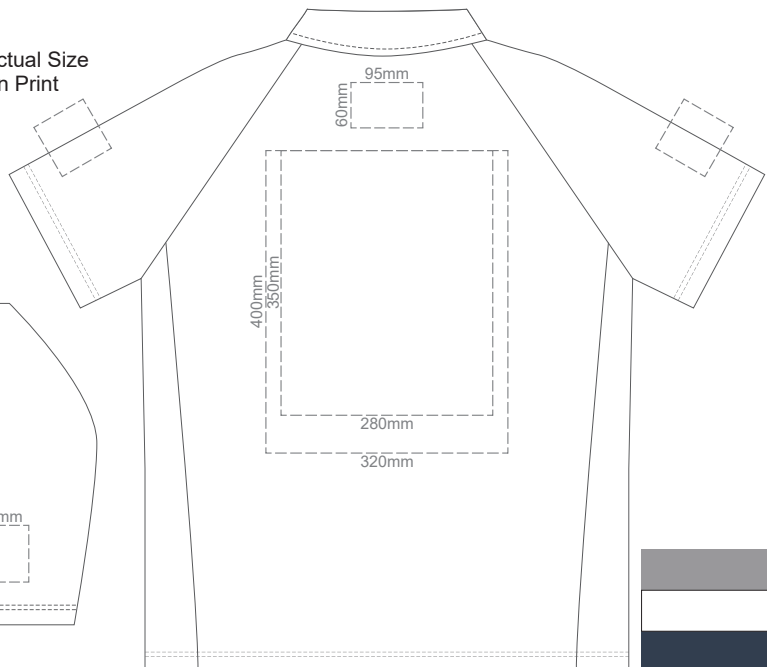

10% of Actual Size
Screen Print

FRONT ADULT EXTRA SMALL

BACK ADULT EXTRA SMALL

10% of Actual Size
Screen Print

FRONT ADULT SMALL

BACK ADULT SMALL

10% of Actual Size
Screen Print

FRONT ADULT MEDIUM

BACK ADULT MEDIUM

10% of Actual Size
Screen Print

FRONT ADULT LARGE

BACK ADULT LARGE

10% of Actual Size
Screen Print

FRONT ADULT XL

BACK ADULT XL

10% of Actual Size
Screen Print

FRONT ADULT 2XL

BACK ADULT 2XL

FRONT ADULT 3XL

BACK ADULT 3XL

FRONT ADULT 4XL

BACK ADULT 4XL

10% of Actual Size
Colourflex Transfer

FRONT ADULT EXTRA SMALL

BACK ADULT EXTRA SMALL

Print area 250x200mm can be rotated to best suit.

10% of Actual Size
Colourflex Transfer

FRONT ADULT SMALL

BACK ADULT SMALL

Print area 250x200mm can be rotated to best suit.

10% of Actual Size
Colourflex Transfer