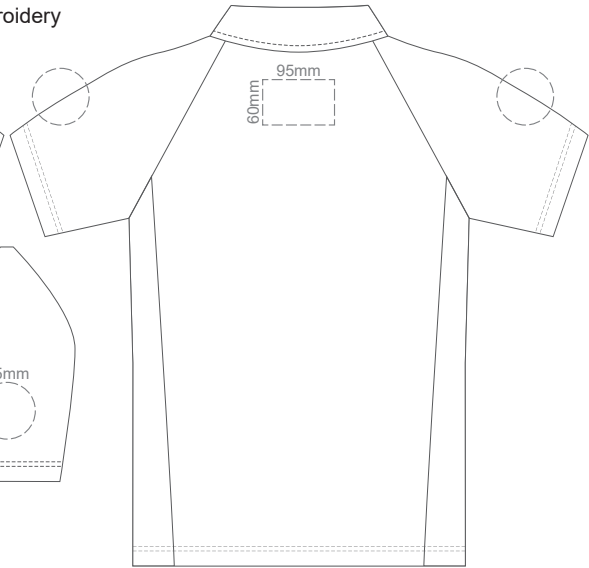

FRONT ADULT MEDIUM

BACK ADULT MEDIUM

Print area 280x200mm can be rotated to best suit.

10% of Actual Size
Colourflex Transfer

FRONT ADULT LARGE

Print area 280x200mm can be rotated to best suit.
BACK ADULT LARGE

10% of Actual Size
Colourflex Transfer

FRONT ADULT XL

Print area 280x200mm can be rotated to best suit.
BACK ADULT XL

10% of Actual Size
Colourflex Transfer

FRONT ADULT 2XL

Print area 280x200mm can be rotated to best suit.
BACK ADULT 2XL

10% of Actual Size
Colourflex Transfer

FRONT ADULT 3XL

Print area 280x200mm can be rotated to best suit.

BACK ADULT 3XL

10% of Actual Size
Colourflex Transfer

FRONT ADULT 4XL

Print area 280x200mm can be rotated to best suit.

BACK ADULT 4XL

10% of Actual Size
Embroidery

FRONT ADULT EXTRA SMALL

BACK ADULT EXTRA SMALL

10% of Actual Size
Embroidery

FRONT ADULT SMALL

BACK ADULT SMALL

10% of Actual Size
Embroidery