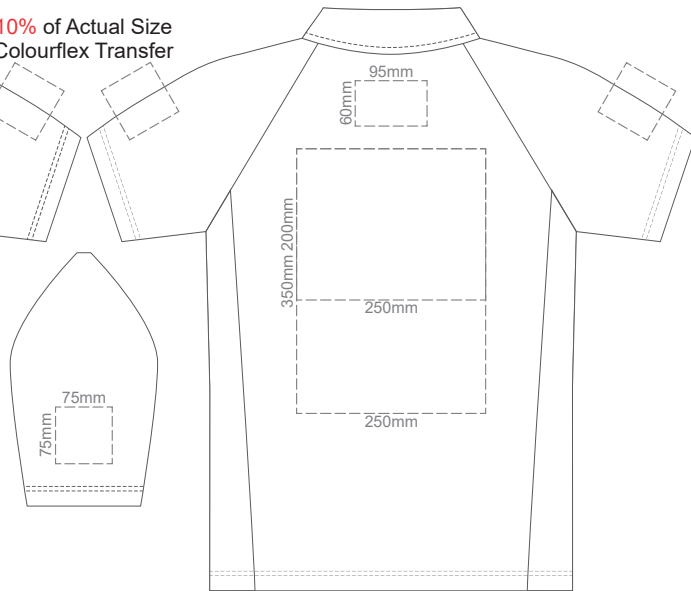

BACK ADULT SMALL