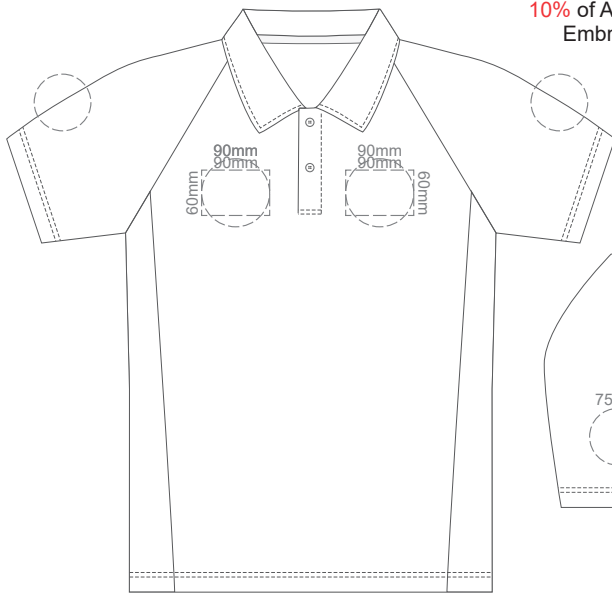

10% of Actual Size
Colourflex Transfer

FRONT ADULT XL

Print area 280x200mm can be rotated to best suit.
BACK ADULT XL

10% of Actual Size
Colourflex Transfer

FRONT ADULT 2XL

Print area 280x200mm can be rotated to best suit.
BACK ADULT 2XL

10% of Actual Size
Colourflex Transfer

FRONT ADULT 3XL

Print area 280x200mm can be rotated to best suit.

BACK ADULT 3XL

10% of Actual Size
Colourflex Transfer

FRONT ADULT 4XL

Print area 280x200mm can be rotated to best suit.

BACK ADULT 4XL

10% of Actual Size
Embroidery

FRONT ADULT EXTRA SMALL

BACK ADULT EXTRA SMALL

10% of Actual Size
Embroidery

FRONT ADULT SMALL

BACK ADULT SMALL

10% of Actual Size
Embroidery

FRONT ADULT MEDIUM

BACK ADULT MEDIUM

10% of Actual Size
Embroidery

FRONT ADULT LARGE

10% of Actual Size
Embroidery

BACK ADULT LARGE

FRONT ADULT XL

10% of Actual Size
Embroidery