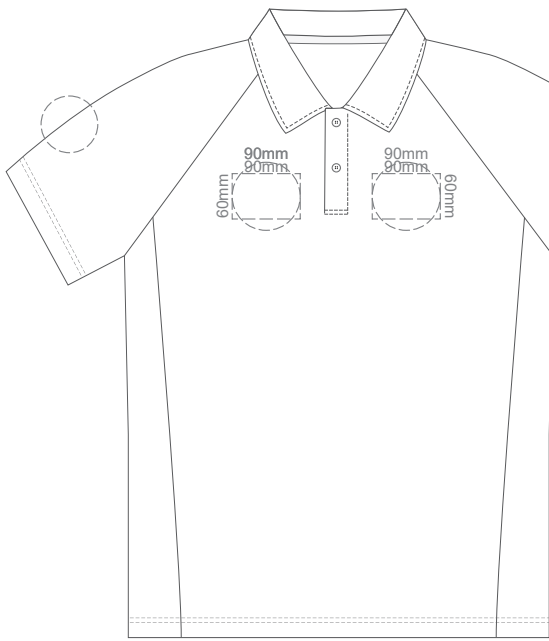

10% of Actual Size
Colourflex Transfer

FRONT ADULT XL

Print area 280x200mm can be rotated to best suit.
BACK ADULT XL

10% of Actual Size
Colourflex Transfer

FRONT ADULT 2XL

Print area 280x200mm can be rotated to best suit.
BACK ADULT 2XL

10% of Actual Size
Colourflex Transfer

FRONT ADULT 3XL

Print area 280x200mm can be rotated to best suit.

BACK ADULT 3XL

10% of Actual Size
Colourflex Transfer

FRONT ADULT 4XL

Print area 280x200mm can be rotated to best suit.

BACK ADULT 4XL

10% of Actual Size
Embroidery

FRONT ADULT EXTRA SMALL

BACK ADULT EXTRA SMALL

10% of Actual Size
Embroidery

FRONT ADULT SMALL

BACK ADULT SMALL

10% of Actual Size
Embroidery

FRONT ADULT MEDIUM

BACK ADULT MEDIUM

10% of Actual Size
Embroidery

FRONT ADULT LARGE

10% of Actual Size
Embroidery

BACK ADULT LARGE

FRONT ADULT XL

10% of Actual Size
Embroidery