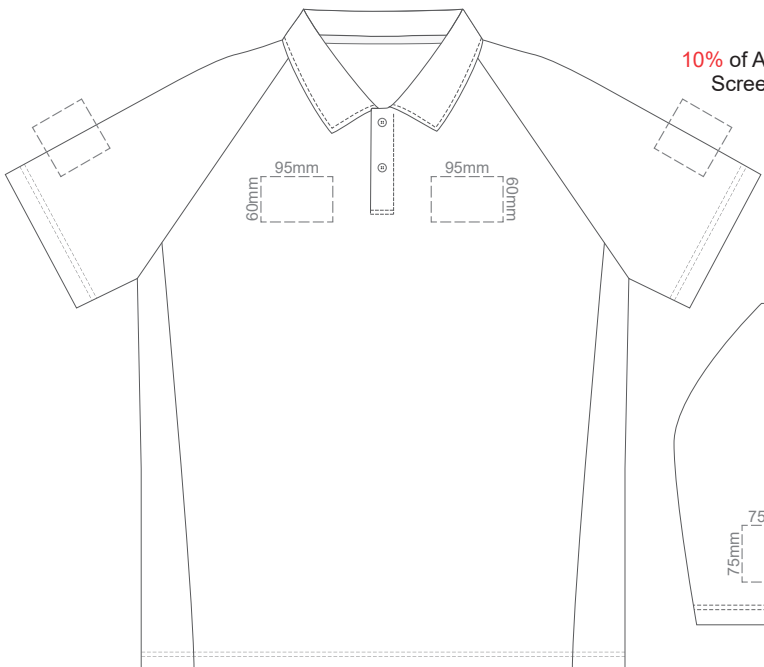

10% of Actual Size
Screen Print

FRONT ADULT EXTRA SMALL

BACK ADULT EXTRA SMALL

10% of Actual Size
Screen Print

FRONT ADULT SMALL

BACK ADULT SMALL

10% of Actual Size
Screen Print

FRONT ADULT MEDIUM

BACK ADULT MEDIUM

10% of Actual Size
Screen Print

FRONT ADULT LARGE

BACK ADULT LARGE

10% of Actual Size
Screen Print

FRONT ADULT XL

BACK ADULT XL

10% of Actual Size
Screen Print

FRONT ADULT 2XL

BACK ADULT 2XL

FRONT ADULT 3XL

BACK ADULT 3XL

FRONT ADULT 4XL

BACK ADULT 4XL

10% of Actual Size
Colourflex Transfer

FRONT ADULT EXTRA SMALL

BACK ADULT EXTRA SMALL

Print area 250x200mm can be rotated to best suit.

10% of Actual Size
Colourflex Transfer

FRONT ADULT SMALL

BACK ADULT SMALL

Print area 250x200mm can be rotated to best suit.

10% of Actual Size
Colourflex Transfer