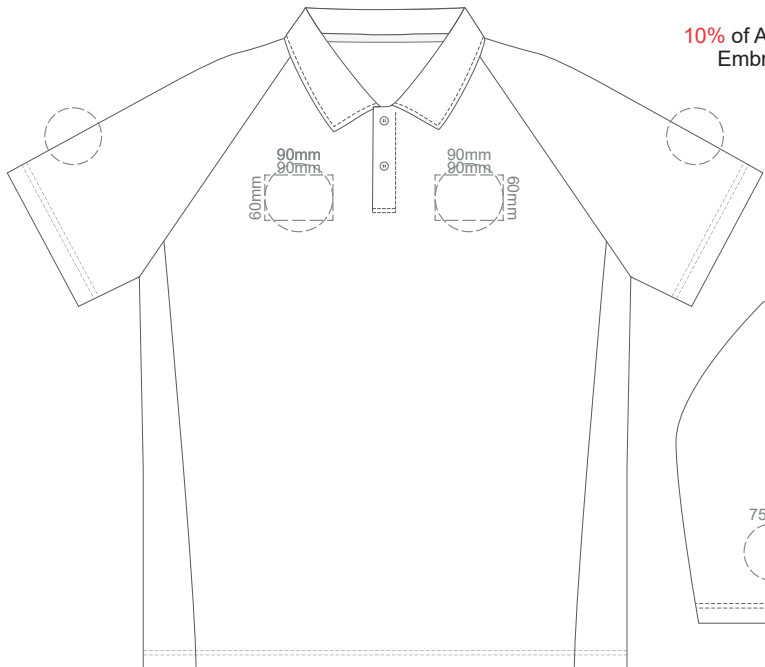

BACK ADULT 4XL

10% of Actual Size
Embroidery

FRONT ADULT EXTRA SMALL

BACK ADULT EXTRA SMALL

10% of Actual Size
Embroidery

FRONT ADULT SMALL

BACK ADULT SMALL

10% of Actual Size
Embroidery

FRONT ADULT MEDIUM

BACK ADULT MEDIUM

10% of Actual Size
Embroidery

FRONT ADULT LARGE

10% of Actual Size
Embroidery

BACK ADULT LARGE

FRONT ADULT XL

10% of Actual Size
Embroidery

BACK ADULT XL

FRONT ADULT 2XL

10% of Actual Size
Embroidery

BACK ADULT 2XL

10% of Actual Size
Embroidery

FRONT ADULT 3XL

BACK ADULT 3XL

10% of Actual Size
Embroidery