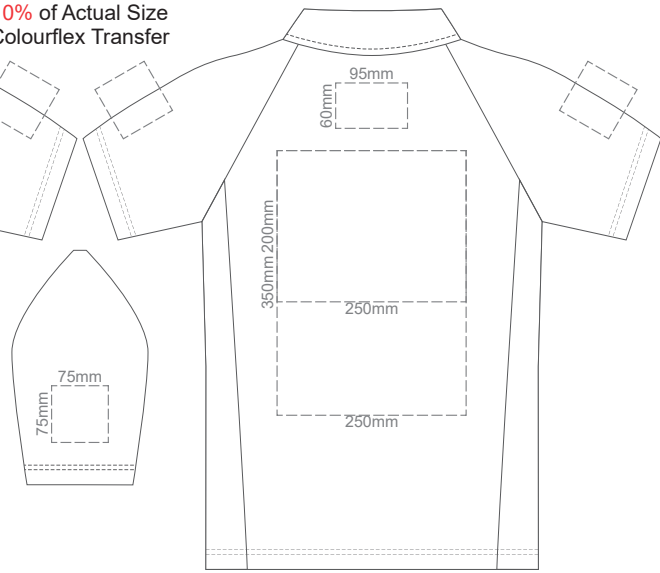

BACK ADULT EXTRA SMALL