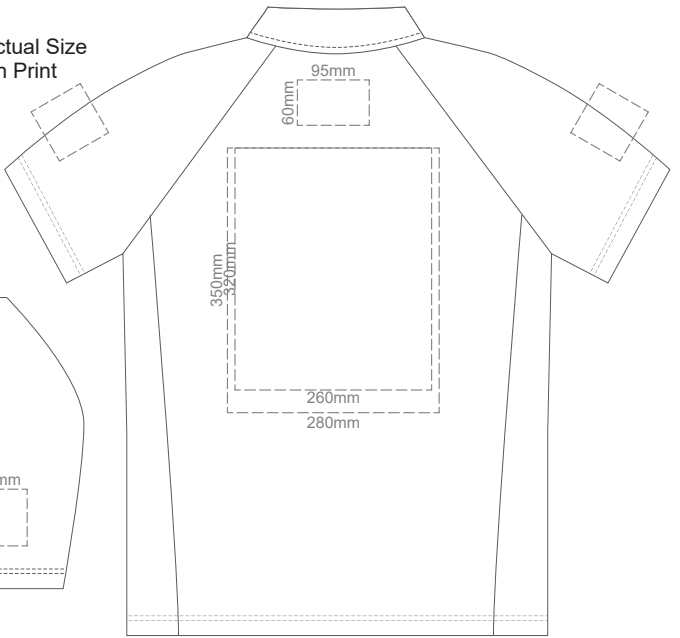

10% of Actual Size
Screen Print

FRONT ADULT EXTRA SMALL

BACK ADULT EXTRA SMALL

10% of Actual Size
Screen Print

FRONT ADULT SMALL

BACK ADULT SMALL

10% of Actual Size
Screen Print

FRONT ADULT MEDIUM

BACK ADULT MEDIUM

10% of Actual Size
Screen Print

FRONT ADULT LARGE

BACK ADULT LARGE

10% of Actual Size
Screen Print

FRONT ADULT XL

BACK ADULT XL

10% of Actual Size
Screen Print

FRONT ADULT 2XL

BACK ADULT 2XL

FRONT ADULT 3XL

BACK ADULT 3XL

FRONT ADULT 4XL

BACK ADULT 4XL

10% of Actual Size
Colourflex Transfer

FRONT ADULT EXTRA SMALL

BACK ADULT EXTRA SMALL

Print area 250x200mm can be rotated to best suit.

10% of Actual Size
Colourflex Transfer

FRONT ADULT SMALL

BACK ADULT SMALL

Print area 250x200mm can be rotated to best suit.

10% of Actual Size
Colourflex Transfer