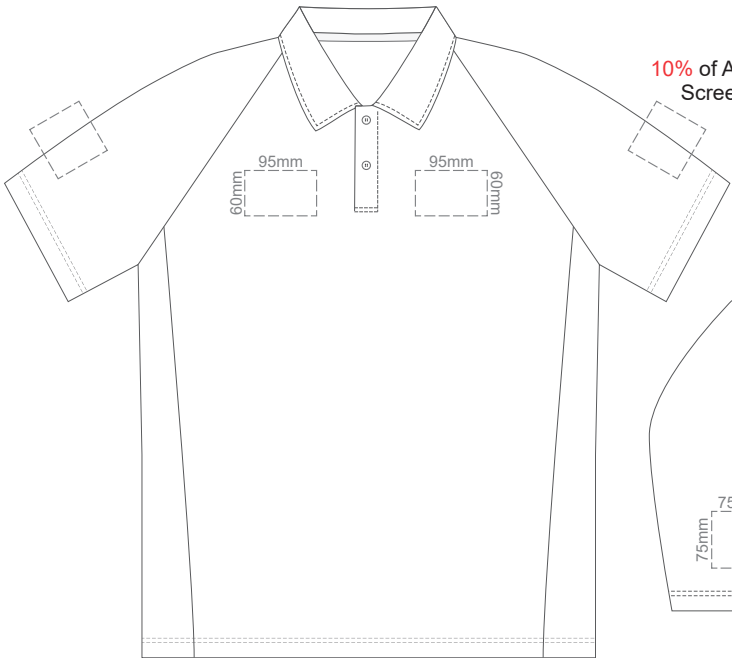

10% of Actual Size
Screen Print

FRONT ADULT EXTRA SMALL

BACK ADULT EXTRA SMALL

10% of Actual Size
Screen Print

FRONT ADULT SMALL

BACK ADULT SMALL

10% of Actual Size
Screen Print

FRONT ADULT MEDIUM

BACK ADULT MEDIUM

10% of Actual Size
Screen Print

FRONT ADULT LARGE

BACK ADULT LARGE

10% of Actual Size
Screen Print

FRONT ADULT XL

BACK ADULT XL

10% of Actual Size
Screen Print

FRONT ADULT 2XL

BACK ADULT 2XL

FRONT ADULT 3XL

BACK ADULT 3XL

FRONT ADULT 4XL

BACK ADULT 4XL

10% of Actual Size
Colourflex Transfer

FRONT ADULT EXTRA SMALL

BACK ADULT EXTRA SMALL

Print area 250x200mm can be rotated to best suit.

10% of Actual Size
Colourflex Transfer

FRONT ADULT SMALL

BACK ADULT SMALL

Print area 250x200mm can be rotated to best suit.

10% of Actual Size
Colourflex Transfer