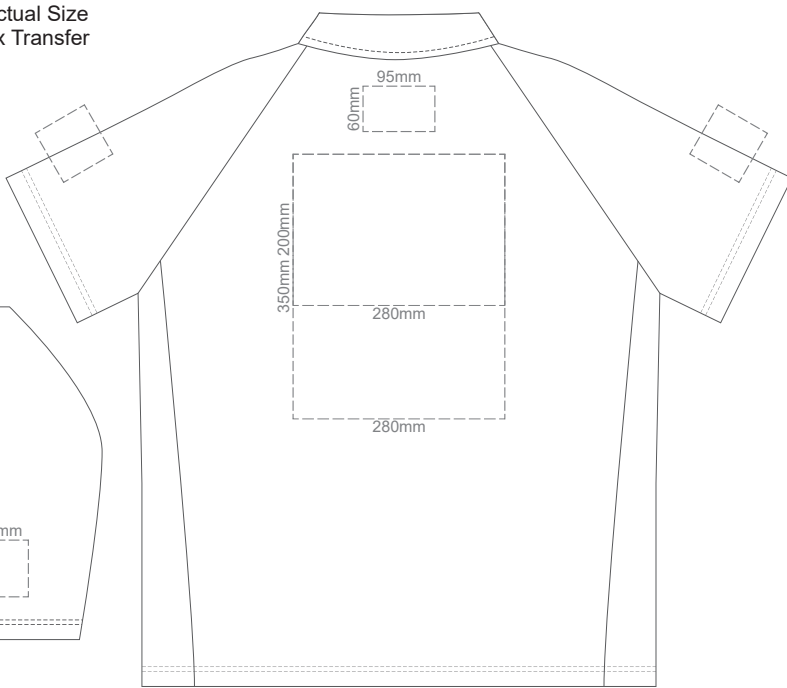

BACK ADULT 3XL

10% of Actual Size
Colourflex Transfer