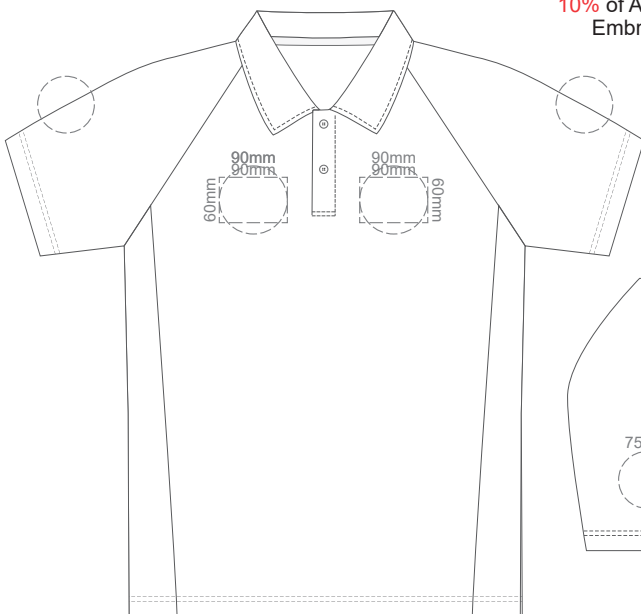

10% of Actual Size
Colourflex Transfer

FRONT ADULT 3XL

Print area 280x200mm can be rotated to best suit.

BACK ADULT 3XL

10% of Actual Size
Colourflex Transfer

FRONT ADULT 4XL

Print area 280x200mm can be rotated to best suit.

BACK ADULT 4XL

10% of Actual Size
Embroidery

FRONT ADULT EXTRA SMALL

BACK ADULT EXTRA SMALL

10% of Actual Size
Embroidery

FRONT ADULT SMALL

BACK ADULT SMALL

10% of Actual Size
Embroidery

FRONT ADULT MEDIUM

BACK ADULT MEDIUM

10% of Actual Size
Embroidery

FRONT ADULT LARGE

10% of Actual Size
Embroidery

BACK ADULT LARGE

FRONT ADULT XL

10% of Actual Size
Embroidery