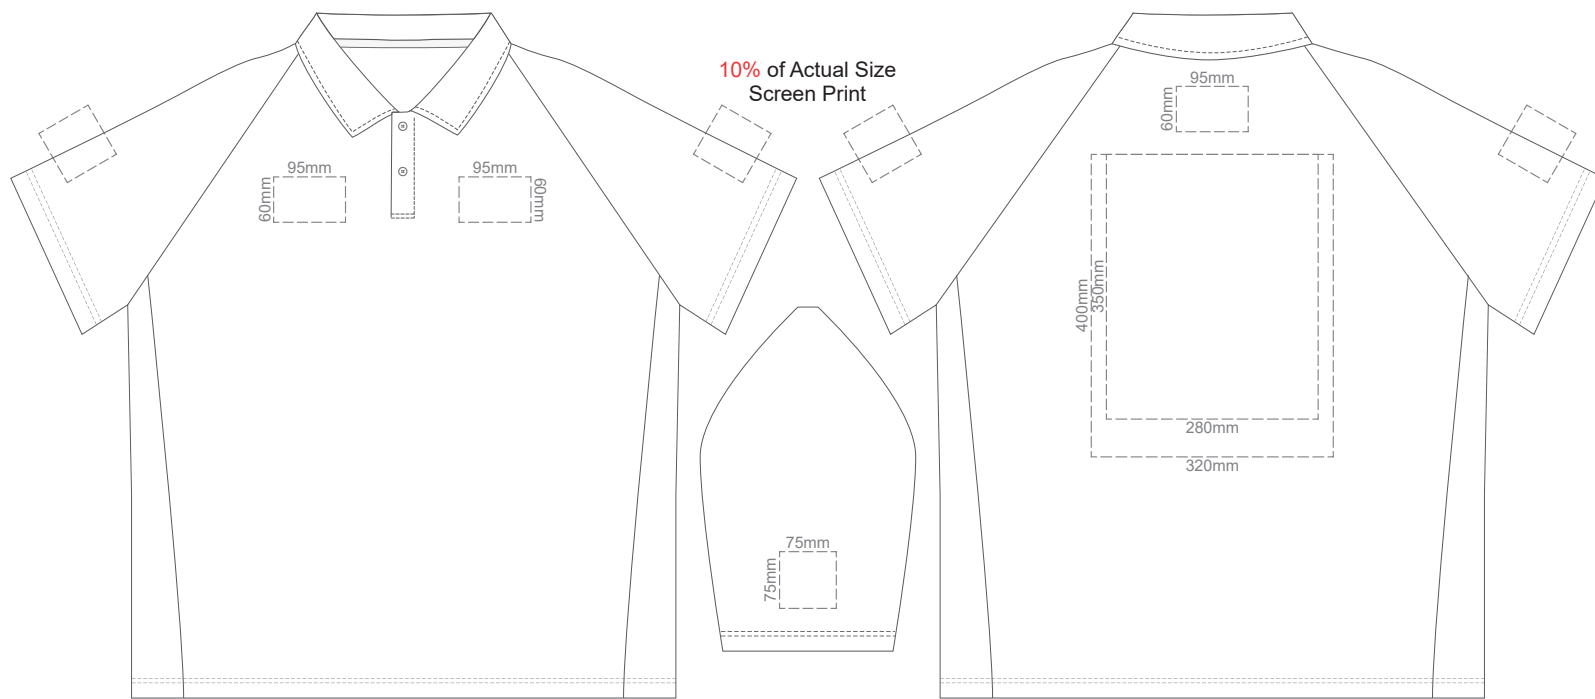

FRONT ADULT 2XL

BACK ADULT 2XL

FRONT ADULT 3XL

BACK ADULT 3XL

FRONT ADULT 4XL

BACK ADULT 4XL

10% of Actual Size
Colourflex Transfer

FRONT ADULT EXTRA SMALL

BACK ADULT EXTRA SMALL

Print area 250x200mm can be rotated to best suit.

10% of Actual Size
Colourflex Transfer

FRONT ADULT SMALL

BACK ADULT SMALL

Print area 250x200mm can be rotated to best suit.

10% of Actual Size
Colourflex Transfer

FRONT ADULT MEDIUM

BACK ADULT MEDIUM

Print area 280x200mm can be rotated to best suit.

10% of Actual Size
Colourflex Transfer

FRONT ADULT LARGE

Print area 280x200mm can be rotated to best suit.
BACK ADULT LARGE

10% of Actual Size
Colourflex Transfer

FRONT ADULT XL

Print area 280x200mm can be rotated to best suit.
BACK ADULT XL

10% of Actual Size
Colourflex Transfer

FRONT ADULT 2XL

Print area 280x200mm can be rotated to best suit.
BACK ADULT 2XL