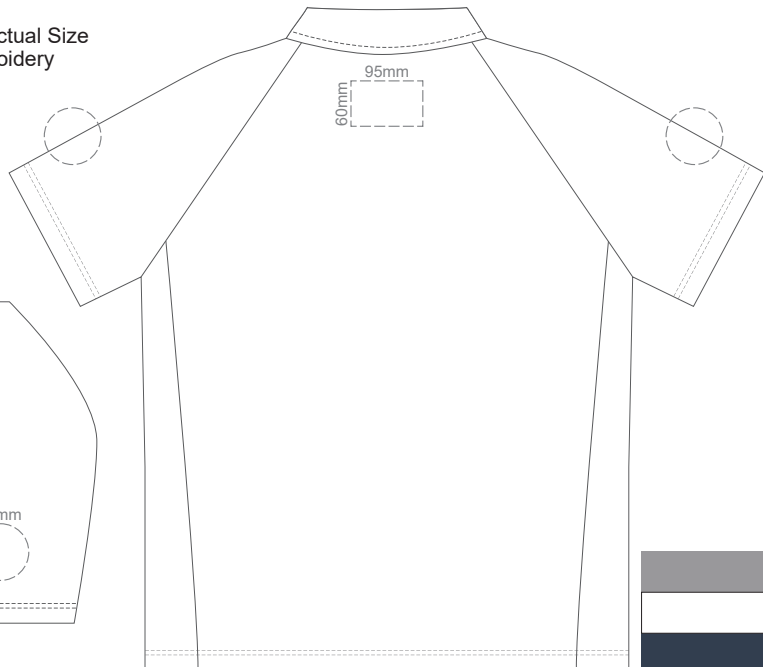

10% of Actual Size
Colourflex Transfer

FRONT ADULT 3XL

Print area 280x200mm can be rotated to best suit.

BACK ADULT 3XL

10% of Actual Size
Colourflex Transfer

FRONT ADULT 4XL

Print area 280x200mm can be rotated to best suit.

BACK ADULT 4XL

10% of Actual Size
Embroidery

FRONT ADULT EXTRA SMALL

BACK ADULT EXTRA SMALL

10% of Actual Size
Embroidery

FRONT ADULT SMALL

BACK ADULT SMALL

10% of Actual Size
Embroidery

FRONT ADULT MEDIUM

BACK ADULT MEDIUM

10% of Actual Size
Embroidery

FRONT ADULT LARGE

10% of Actual Size
Embroidery

BACK ADULT LARGE

FRONT ADULT XL

10% of Actual Size
Embroidery

BACK ADULT XL

FRONT ADULT 2XL

10% of Actual Size
Embroidery

BACK ADULT 2XL

10% of Actual Size
Embroidery

FRONT ADULT 3XL

BACK ADULT 3XL

10% of Actual Size
Embroidery