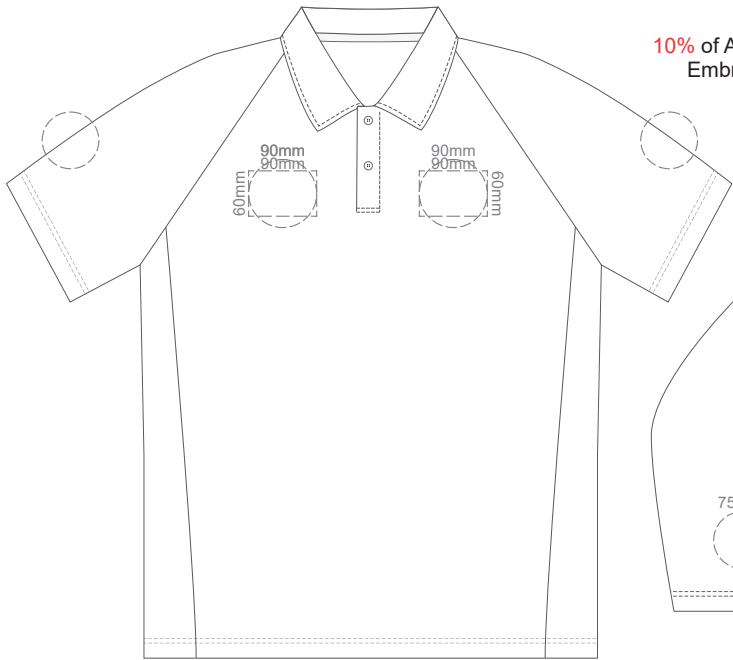

BACK ADULT 4XL

10% of Actual Size
Embroidery

FRONT ADULT EXTRA SMALL

BACK ADULT EXTRA SMALL

10% of Actual Size
Embroidery

FRONT ADULT SMALL

BACK ADULT SMALL

10% of Actual Size
Embroidery

FRONT ADULT MEDIUM

BACK ADULT MEDIUM

10% of Actual Size
Embroidery

FRONT ADULT LARGE

10% of Actual Size
Embroidery

BACK ADULT LARGE

FRONT ADULT XL

10% of Actual Size
Embroidery

BACK ADULT XL

FRONT ADULT 2XL

10% of Actual Size
Embroidery

BACK ADULT 2XL

10% of Actual Size
Embroidery

FRONT ADULT 3XL

BACK ADULT 3XL

10% of Actual Size
Embroidery