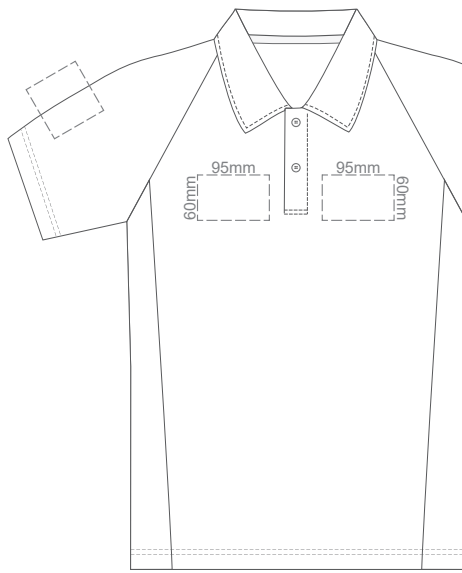

10% of Actual Size
Colourflex Transfer

FRONT ADULT EXTRA SMALL