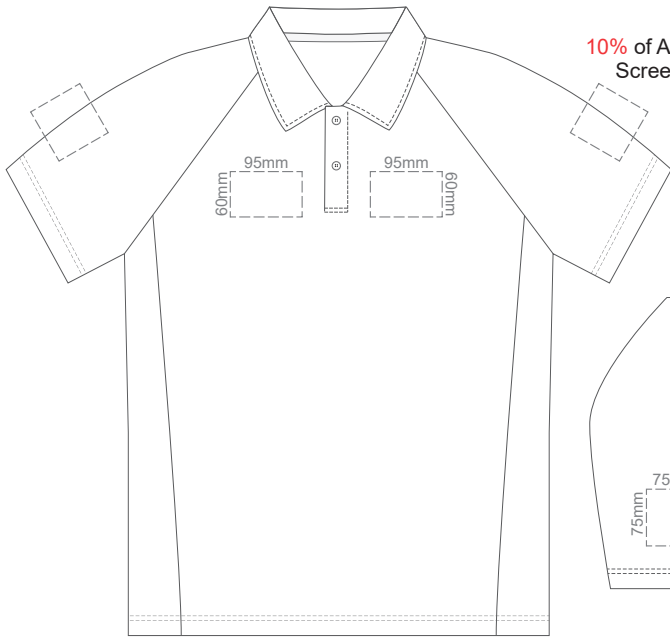

10% of Actual Size
Screen Print

FRONT ADULT EXTRA SMALL

BACK ADULT EXTRA SMALL

10% of Actual Size
Screen Print

FRONT ADULT SMALL

BACK ADULT SMALL

10% of Actual Size
Screen Print

FRONT ADULT MEDIUM

BACK ADULT MEDIUM

10% of Actual Size
Screen Print

FRONT ADULT LARGE

BACK ADULT LARGE

10% of Actual Size
Screen Print

FRONT ADULT XL

BACK ADULT XL

10% of Actual Size
Screen Print

FRONT ADULT 2XL

BACK ADULT 2XL

FRONT ADULT 3XL

BACK ADULT 3XL

FRONT ADULT 4XL

BACK ADULT 4XL

10% of Actual Size
Colourflex Transfer

FRONT ADULT EXTRA SMALL

BACK ADULT EXTRA SMALL

Print area 250x200mm can be rotated to best suit.

10% of Actual Size
Colourflex Transfer

FRONT ADULT SMALL

BACK ADULT SMALL

Print area 250x200mm can be rotated to best suit.

10% of Actual Size
Colourflex Transfer