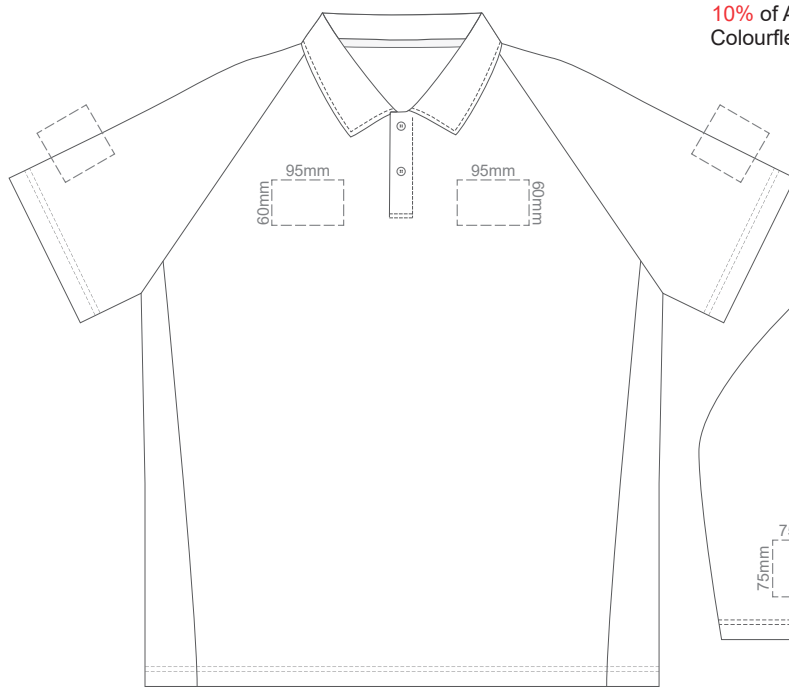

10% of Actual Size
Colourflex Transfer

FRONT ADULT 3XL