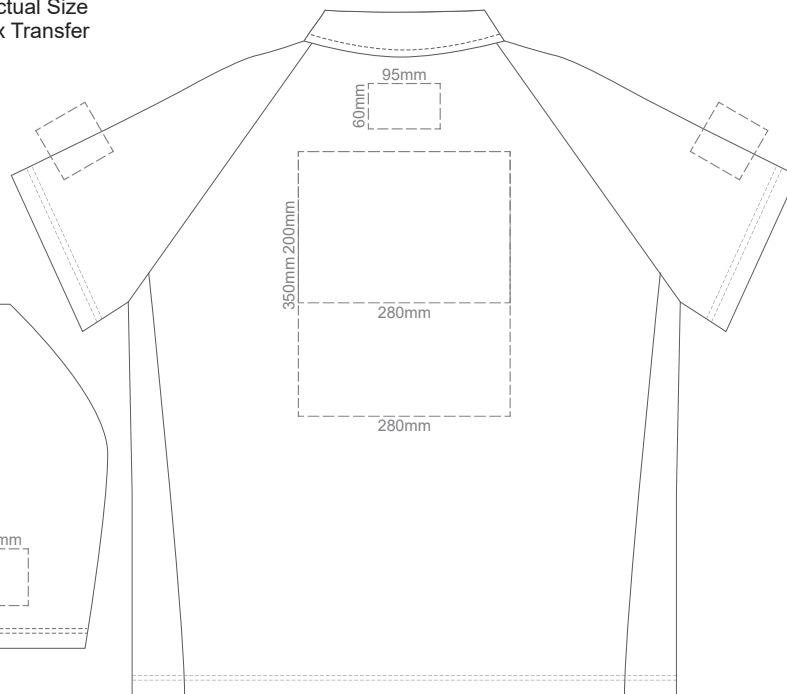

Print area 280x200mm can be rotated to best suit.

BACK ADULT 4XL