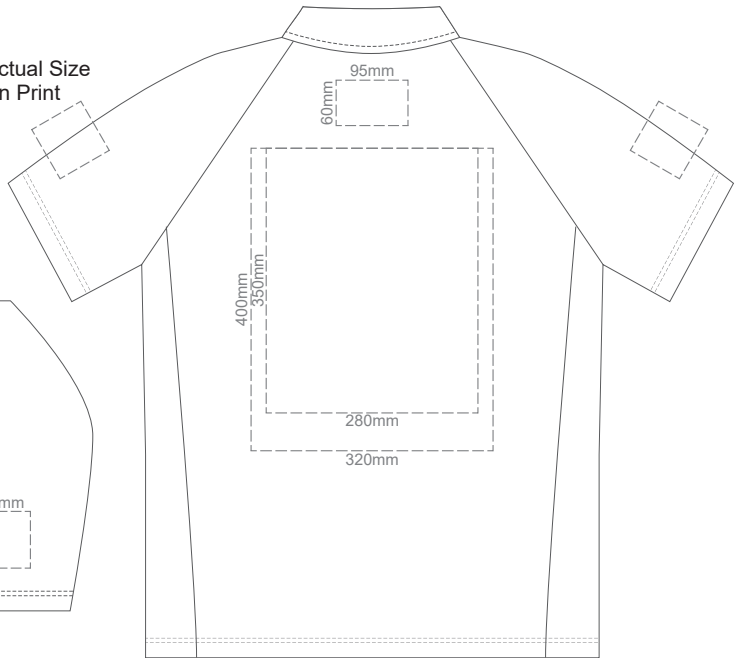

10% of Actual Size
Screen Print

FRONT ADULT EXTRA SMALL

BACK ADULT EXTRA SMALL

10% of Actual Size
Screen Print

FRONT ADULT SMALL

BACK ADULT SMALL

10% of Actual Size
Screen Print

FRONT ADULT MEDIUM

BACK ADULT MEDIUM

10% of Actual Size
Screen Print

FRONT ADULT LARGE

BACK ADULT LARGE

10% of Actual Size
Screen Print

FRONT ADULT XL

BACK ADULT XL

10% of Actual Size
Screen Print

FRONT ADULT 2XL

BACK ADULT 2XL

FRONT ADULT 3XL

BACK ADULT 3XL

FRONT ADULT 4XL

BACK ADULT 4XL

10% of Actual Size
Colourflex Transfer

FRONT ADULT EXTRA SMALL

BACK ADULT EXTRA SMALL

Print area 250x200mm can be rotated to best suit.

10% of Actual Size
Colourflex Transfer

FRONT ADULT SMALL

BACK ADULT SMALL

Print area 250x200mm can be rotated to best suit.

10% of Actual Size
Colourflex Transfer