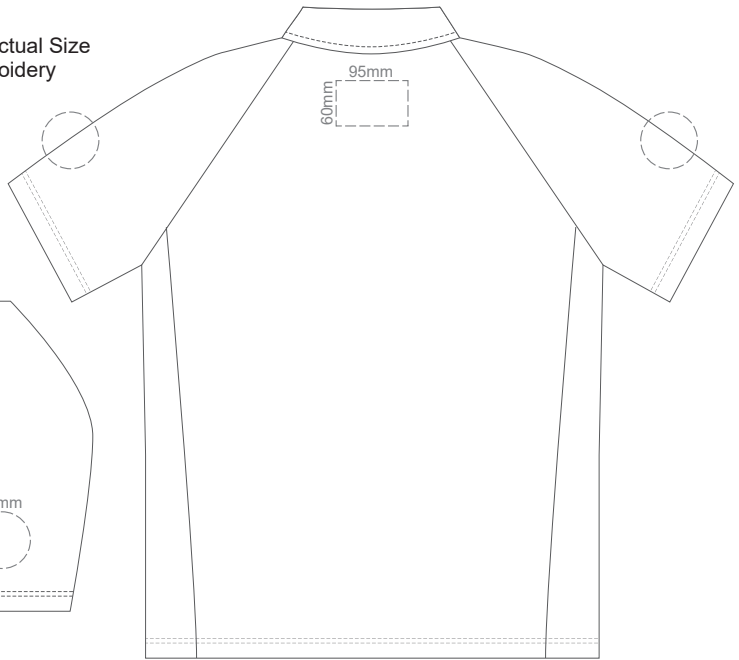

10% of Actual Size
Colourflex Transfer

FRONT ADULT 3XL

Print area 280x200mm can be rotated to best suit.

BACK ADULT 3XL

10% of Actual Size
Colourflex Transfer

FRONT ADULT 4XL

Print area 280x200mm can be rotated to best suit.

BACK ADULT 4XL

10% of Actual Size
Embroidery

FRONT ADULT EXTRA SMALL

BACK ADULT EXTRA SMALL

10% of Actual Size
Embroidery

FRONT ADULT SMALL

BACK ADULT SMALL

10% of Actual Size
Embroidery

FRONT ADULT MEDIUM

BACK ADULT MEDIUM

10% of Actual Size
Embroidery

FRONT ADULT LARGE

10% of Actual Size
Embroidery

BACK ADULT LARGE

FRONT ADULT XL

10% of Actual Size
Embroidery

BACK ADULT XL

FRONT ADULT 2XL

10% of Actual Size
Embroidery

BACK ADULT 2XL

10% of Actual Size
Embroidery

FRONT ADULT 3XL

BACK ADULT 3XL

10% of Actual Size
Embroidery