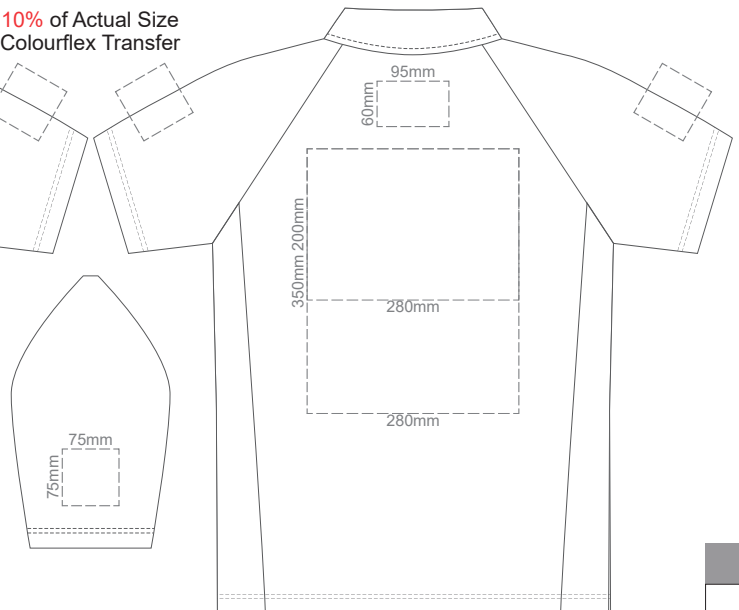

BACK ADULT MEDIUM