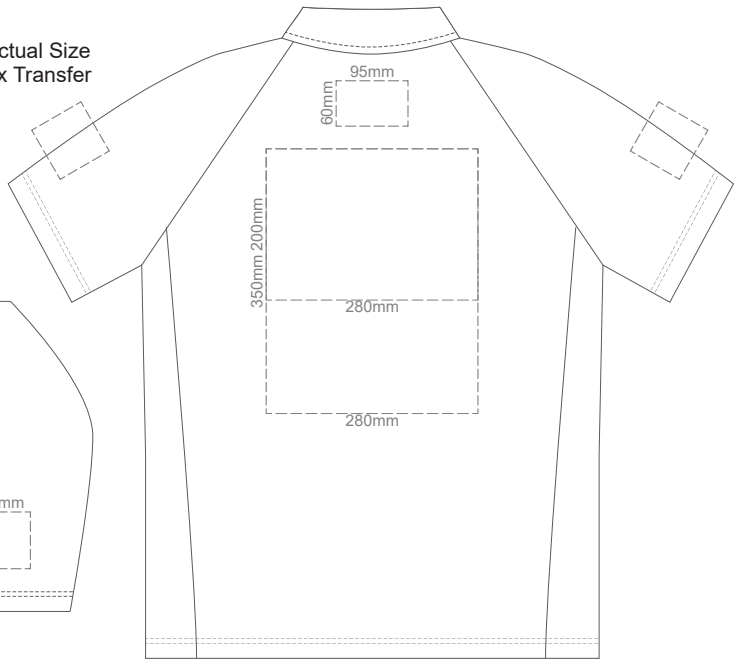

BACK ADULT EXTRA SMALL

Print area 250x200mm can be rotated to best suit.

10% of Actual Size
Colourflex Transfer

FRONT ADULT SMALL

BACK ADULT SMALL

Print area 250x200mm can be rotated to best suit.

10% of Actual Size
Colourflex Transfer

FRONT ADULT MEDIUM

BACK ADULT MEDIUM

Print area 280x200mm can be rotated to best suit.

10% of Actual Size
Colourflex Transfer

FRONT ADULT LARGE

Print area 280x200mm can be rotated to best suit.
BACK ADULT LARGE

10% of Actual Size
Colourflex Transfer

FRONT ADULT XL

Print area 280x200mm can be rotated to best suit.
BACK ADULT XL

10% of Actual Size
Colourflex Transfer

FRONT ADULT 2XL

Print area 280x200mm can be rotated to best suit.
BACK ADULT 2XL

10% of Actual Size
Colourflex Transfer

FRONT ADULT 3XL

Print area 280x200mm can be rotated to best suit.

BACK ADULT 3XL

10% of Actual Size
Colourflex Transfer

FRONT ADULT 4XL

Print area 280x200mm can be rotated to best suit.