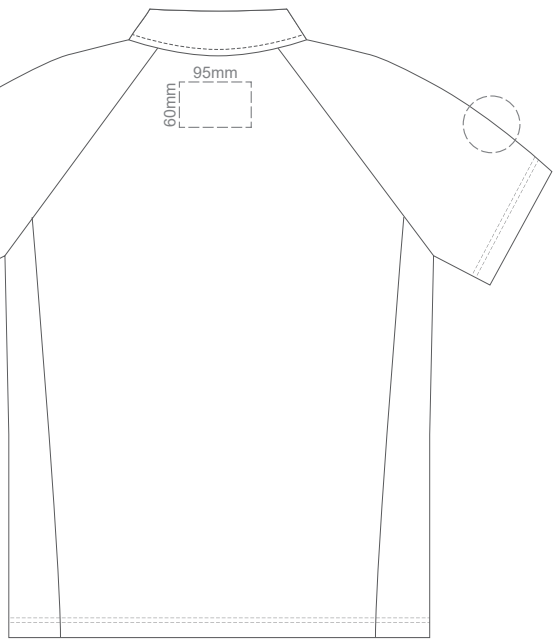

10% of Actual Size
Colourflex Transfer

FRONT ADULT 3XL

Print area 280x200mm can be rotated to best suit.

BACK ADULT 3XL

10% of Actual Size
Colourflex Transfer

FRONT ADULT 4XL

Print area 280x200mm can be rotated to best suit.

BACK ADULT 4XL

10% of Actual Size
Embroidery

FRONT ADULT EXTRA SMALL

BACK ADULT EXTRA SMALL

10% of Actual Size
Embroidery

FRONT ADULT SMALL

BACK ADULT SMALL

10% of Actual Size
Embroidery

FRONT ADULT MEDIUM

BACK ADULT MEDIUM

10% of Actual Size
Embroidery

FRONT ADULT LARGE

10% of Actual Size
Embroidery

BACK ADULT LARGE

FRONT ADULT XL

10% of Actual Size
Embroidery

BACK ADULT XL

FRONT ADULT 2XL

10% of Actual Size
Embroidery

BACK ADULT 2XL

10% of Actual Size
Embroidery

FRONT ADULT 3XL

BACK ADULT 3XL

10% of Actual Size
Embroidery