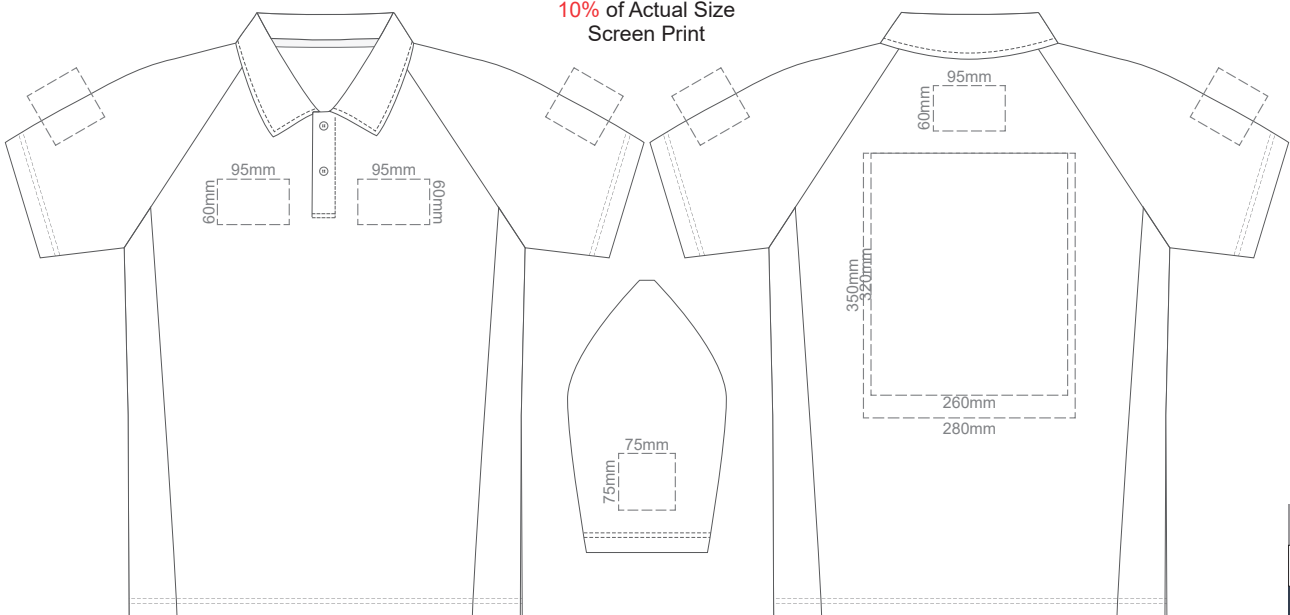

10% of Actual Size
Screen Print

FRONT ADULT EXTRA SMALL

BACK ADULT EXTRA SMALL

10% of Actual Size
Screen Print

FRONT ADULT SMALL

BACK ADULT SMALL

10% of Actual Size
Screen Print

FRONT ADULT MEDIUM

BACK ADULT MEDIUM

10% of Actual Size
Screen Print

FRONT ADULT LARGE

BACK ADULT LARGE

10% of Actual Size
Screen Print

FRONT ADULT XL

BACK ADULT XL

10% of Actual Size
Screen Print

FRONT ADULT 2XL

BACK ADULT 2XL

FRONT ADULT 3XL

BACK ADULT 3XL

FRONT ADULT 4XL

BACK ADULT 4XL

10% of Actual Size
Colourflex Transfer

FRONT ADULT EXTRA SMALL

BACK ADULT EXTRA SMALL

Print area 250x200mm can be rotated to best suit.

10% of Actual Size
Colourflex Transfer

FRONT ADULT SMALL

BACK ADULT SMALL

Print area 250x200mm can be rotated to best suit.

10% of Actual Size
Colourflex Transfer