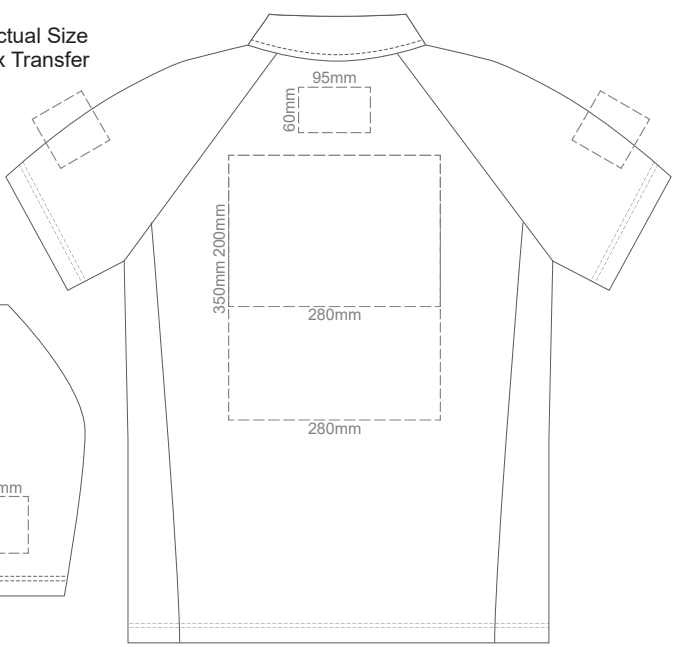

BACK ADULT EXTRA SMALL

Print area 250x200mm can be rotated to best suit.

10% of Actual Size
Colourflex Transfer

FRONT ADULT SMALL

BACK ADULT SMALL

Print area 250x200mm can be rotated to best suit.

10% of Actual Size
Colourflex Transfer

FRONT ADULT MEDIUM

BACK ADULT MEDIUM

Print area 280x200mm can be rotated to best suit.

10% of Actual Size
Colourflex Transfer

FRONT ADULT LARGE

Print area 280x200mm can be rotated to best suit.
BACK ADULT LARGE

10% of Actual Size
Colourflex Transfer

FRONT ADULT XL

Print area 280x200mm can be rotated to best suit.
BACK ADULT XL

10% of Actual Size
Colourflex Transfer

FRONT ADULT 2XL

Print area 280x200mm can be rotated to best suit.
BACK ADULT 2XL

10% of Actual Size
Colourflex Transfer

FRONT ADULT 3XL

Print area 280x200mm can be rotated to best suit.

BACK ADULT 3XL

10% of Actual Size
Colourflex Transfer

FRONT ADULT 4XL

Print area 280x200mm can be rotated to best suit.