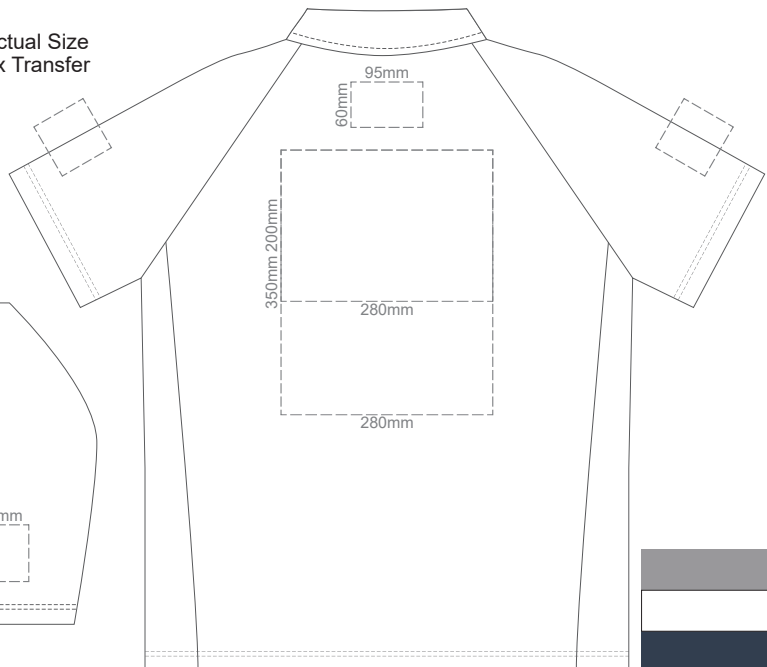

FRONT ADULT MEDIUM

BACK ADULT MEDIUM

Print area 280x200mm can be rotated to best suit.

10% of Actual Size
Colourflex Transfer

FRONT ADULT LARGE

Print area 280x200mm can be rotated to best suit.
BACK ADULT LARGE

10% of Actual Size
Colourflex Transfer

FRONT ADULT XL

Print area 280x200mm can be rotated to best suit.
BACK ADULT XL

10% of Actual Size
Colourflex Transfer

FRONT ADULT 2XL

Print area 280x200mm can be rotated to best suit.
BACK ADULT 2XL

10% of Actual Size
Colourflex Transfer

FRONT ADULT 3XL

Print area 280x200mm can be rotated to best suit.

BACK ADULT 3XL

10% of Actual Size
Colourflex Transfer

FRONT ADULT 4XL

Print area 280x200mm can be rotated to best suit.