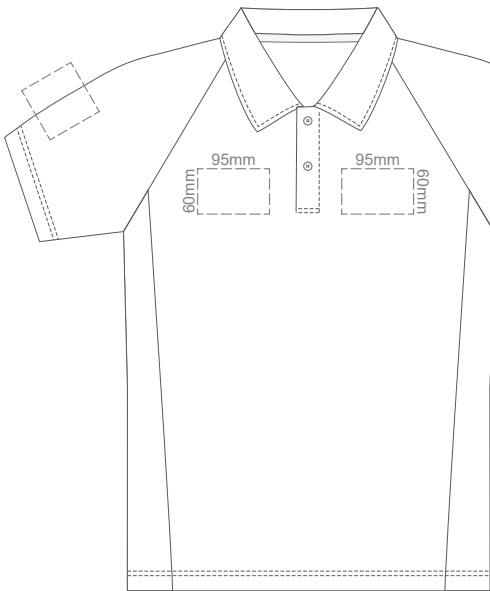

10% of Actual Size
Colourflex Transfer

FRONT ADULT SMALL