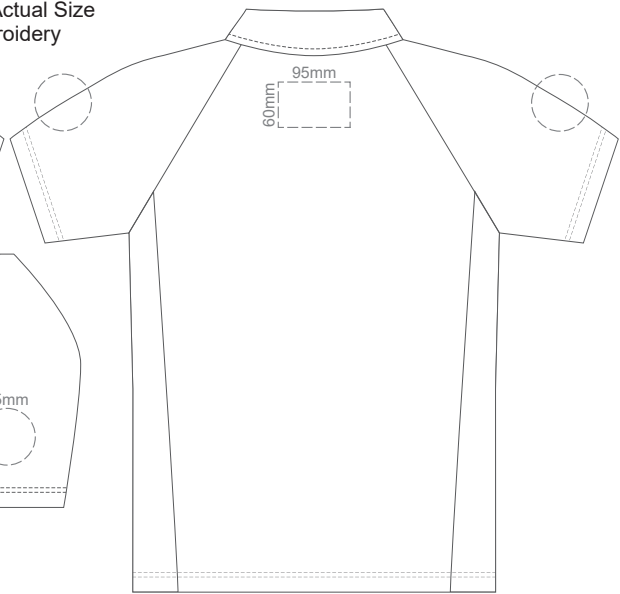

10% of Actual Size
Colourflex Transfer

FRONT ADULT XL

Print area 280x200mm can be rotated to best suit.
BACK ADULT XL

10% of Actual Size
Colourflex Transfer

FRONT ADULT 2XL

Print area 280x200mm can be rotated to best suit.
BACK ADULT 2XL

10% of Actual Size
Colourflex Transfer

FRONT ADULT 3XL

Print area 280x200mm can be rotated to best suit.

BACK ADULT 3XL

10% of Actual Size
Colourflex Transfer

FRONT ADULT 4XL

Print area 280x200mm can be rotated to best suit.

BACK ADULT 4XL

10% of Actual Size
Embroidery

FRONT ADULT EXTRA SMALL

BACK ADULT EXTRA SMALL

10% of Actual Size
Embroidery

FRONT ADULT SMALL

BACK ADULT SMALL

10% of Actual Size
Embroidery

FRONT ADULT MEDIUM

BACK ADULT MEDIUM

10% of Actual Size
Embroidery

FRONT ADULT LARGE

10% of Actual Size
Embroidery

BACK ADULT LARGE

FRONT ADULT XL

10% of Actual Size
Embroidery