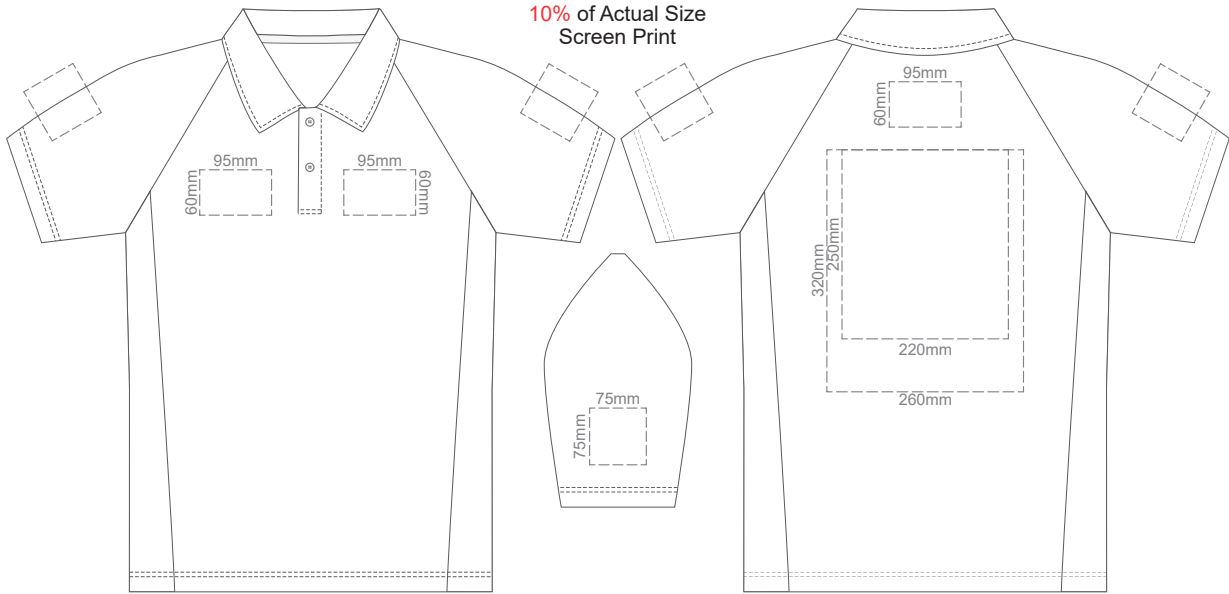

10% of Actual Size
Screen Print

FRONT ADULT EXTRA SMALL

BACK ADULT EXTRA SMALL

10% of Actual Size
Screen Print

FRONT ADULT SMALL

BACK ADULT SMALL

10% of Actual Size
Screen Print

FRONT ADULT MEDIUM

BACK ADULT MEDIUM

10% of Actual Size
Screen Print

FRONT ADULT LARGE

BACK ADULT LARGE

10% of Actual Size
Screen Print

FRONT ADULT XL

BACK ADULT XL

10% of Actual Size
Screen Print

FRONT ADULT 2XL

BACK ADULT 2XL

FRONT ADULT 3XL

BACK ADULT 3XL

FRONT ADULT 4XL

BACK ADULT 4XL

10% of Actual Size
Colourflex Transfer

FRONT ADULT EXTRA SMALL

BACK ADULT EXTRA SMALL

Print area 250x200mm can be rotated to best suit.

10% of Actual Size
Colourflex Transfer

FRONT ADULT SMALL

BACK ADULT SMALL

Print area 250x200mm can be rotated to best suit.

10% of Actual Size
Colourflex Transfer