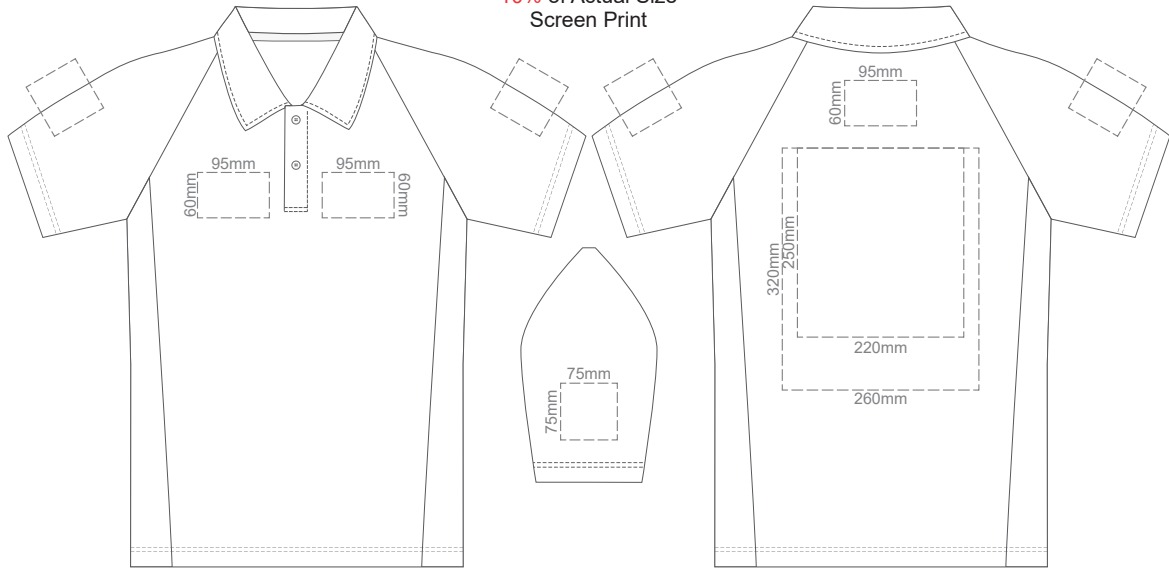

10% of Actual Size
Screen Print

FRONT ADULT EXTRA SMALL

BACK ADULT EXTRA SMALL

10% of Actual Size
Screen Print

FRONT ADULT SMALL

BACK ADULT SMALL

10% of Actual Size
Screen Print

FRONT ADULT MEDIUM

BACK ADULT MEDIUM

10% of Actual Size
Screen Print

FRONT ADULT LARGE

BACK ADULT LARGE

10% of Actual Size
Screen Print

FRONT ADULT XL

BACK ADULT XL

10% of Actual Size
Screen Print

FRONT ADULT 2XL

BACK ADULT 2XL

FRONT ADULT 3XL

BACK ADULT 3XL

FRONT ADULT 4XL

BACK ADULT 4XL

10% of Actual Size
Colourflex Transfer

FRONT ADULT EXTRA SMALL

BACK ADULT EXTRA SMALL

Print area 250x200mm can be rotated to best suit.

10% of Actual Size
Colourflex Transfer

FRONT ADULT SMALL

BACK ADULT SMALL

Print area 250x200mm can be rotated to best suit.

10% of Actual Size
Colourflex Transfer