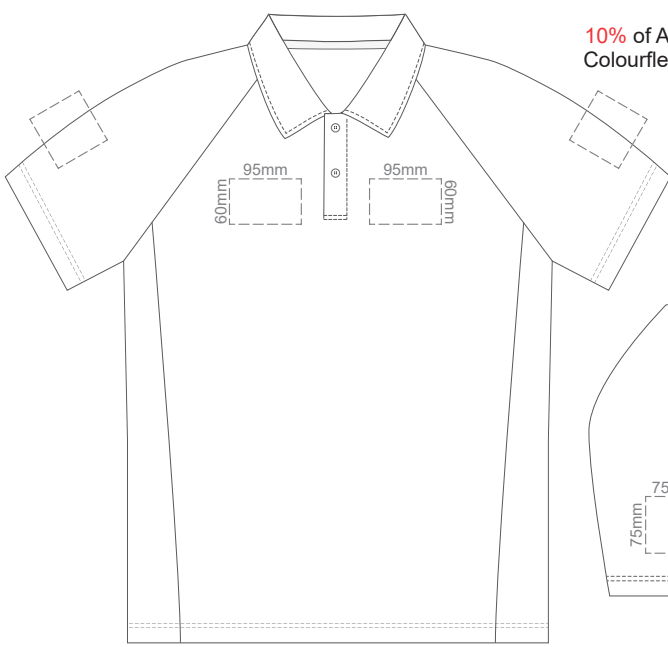

BACK ADULT EXTRA SMALL

Print area 250x200mm can be rotated to best suit.

10% of Actual Size
Colourflex Transfer

FRONT ADULT SMALL

BACK ADULT SMALL

Print area 250x200mm can be rotated to best suit.

10% of Actual Size
Colourflex Transfer

FRONT ADULT MEDIUM

BACK ADULT MEDIUM

Print area 280x200mm can be rotated to best suit.

10% of Actual Size
Colourflex Transfer

FRONT ADULT LARGE

Print area 280x200mm can be rotated to best suit.
BACK ADULT LARGE

10% of Actual Size
Colourflex Transfer

FRONT ADULT XL

Print area 280x200mm can be rotated to best suit.
BACK ADULT XL

10% of Actual Size
Colourflex Transfer

FRONT ADULT 2XL

Print area 280x200mm can be rotated to best suit.
BACK ADULT 2XL