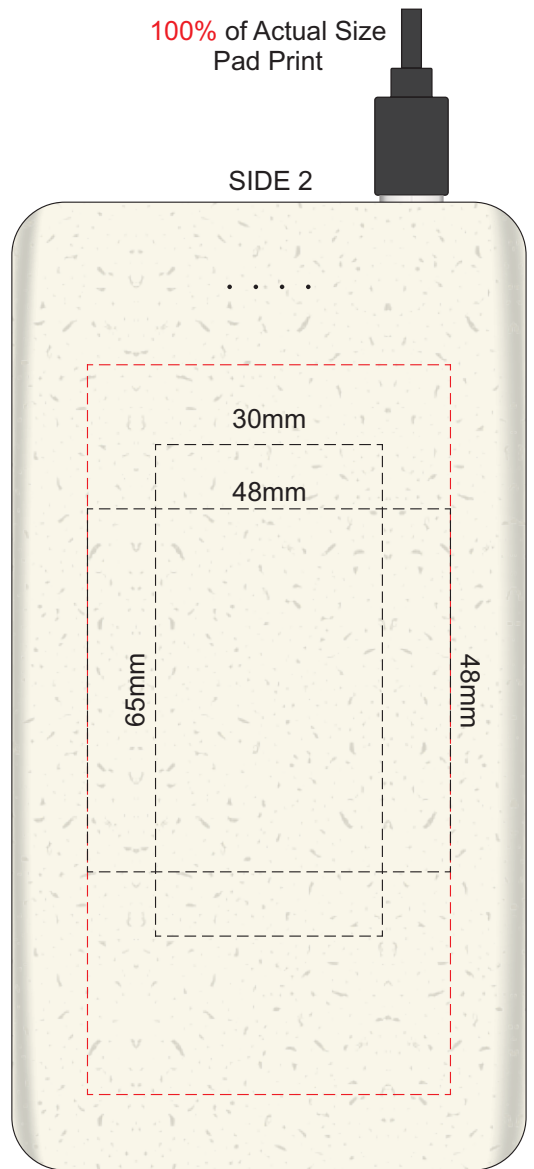

Branding area can be moved anywhere within the red line.

Branding area can be moved anywhere within the red line.

100% of Actual Size
Direct Digital

SIDE 1

45mm

100mm

100% of Actual Size
Direct Digital

SIDE 2

45mm

92mm