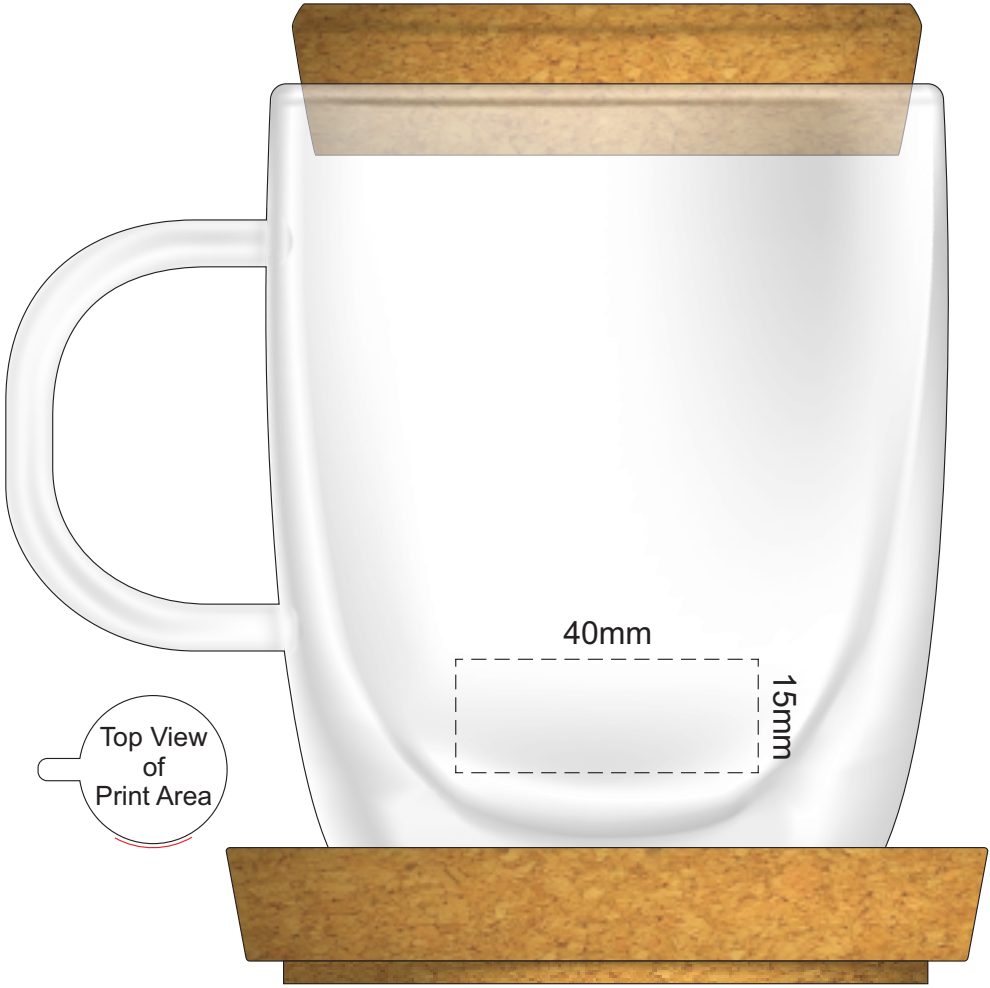

100% of Actual Size
Pad Print
Imitation Etch

SIDE 1

100% of Actual Size
Pad Print
Imitation Etch

SIDE 1

100% of Actual Size
Pad Print
Imitation Etch

SIDE 2

100% of Actual Size
Pad Print
Imitation Etch

SIDE 2

100% of Actual Size
Laser Engraving

TOP OF LID

This product is a natural material, please allow for small variances in engraving colour.

Engraves to a natural etch