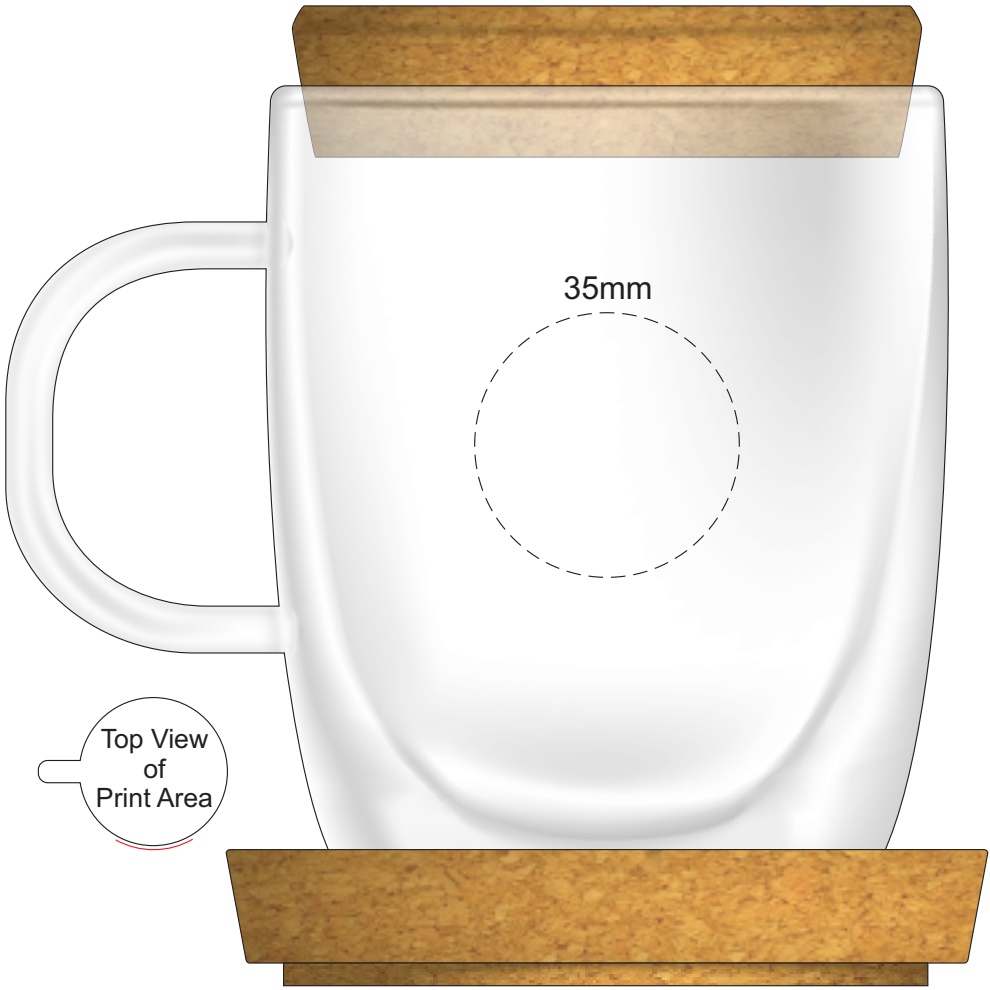

100% of Actual Size
Pad Print
Imitation Etch

SIDE 1

100% of Actual Size
Pad Print
Imitation Etch

SIDE 1

100% of Actual Size
Pad Print
Imitation Etch

SIDE 2

100% of Actual Size
Pad Print
Imitation Etch

SIDE 2

100% of Actual Size
Laser Engraving

TOP OF LID

This product is a natural material, please allow for small variances in engraving colour.

Engraves to a natural etch