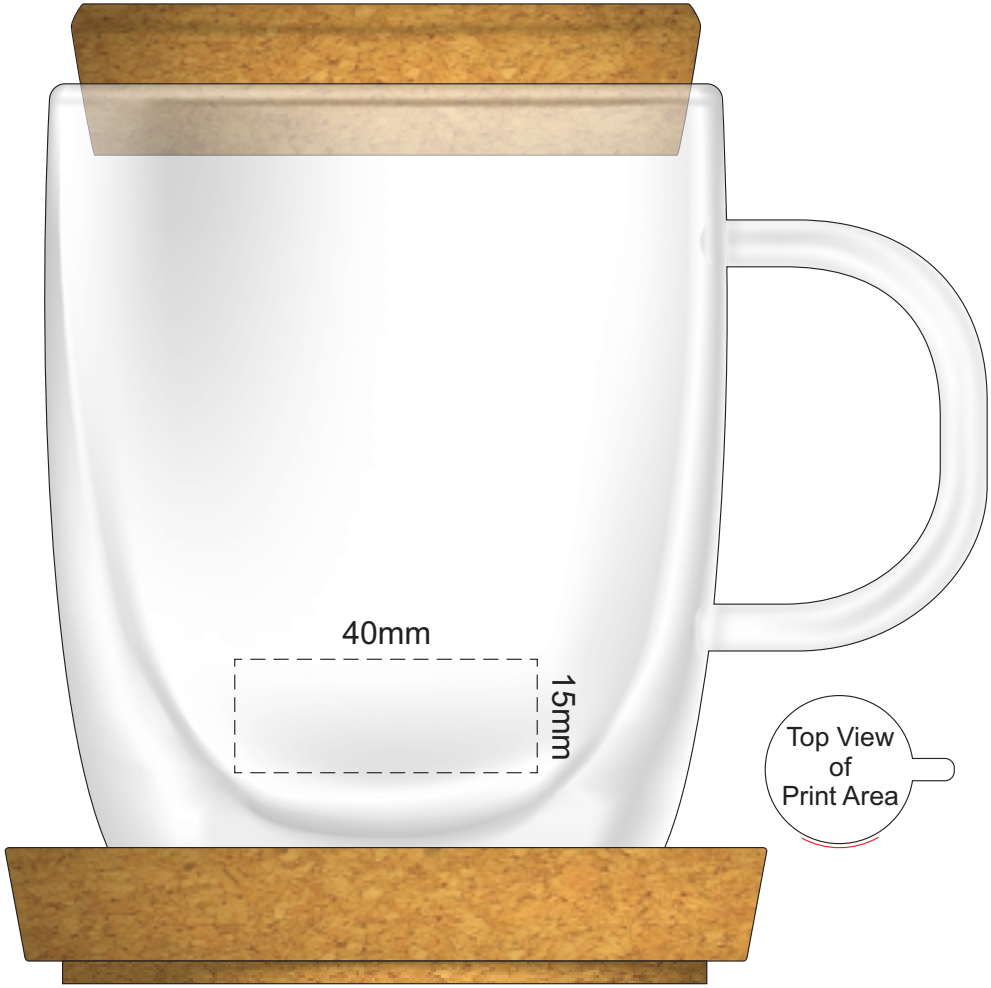

100% of Actual Size
Pad Print
Imitation Etch

SIDE 1

100% of Actual Size
Pad Print
Imitation Etch

SIDE 1

100% of Actual Size
Pad Print
Imitation Etch

SIDE 2

100% of Actual Size
Pad Print
Imitation Etch

SIDE 2

100% of Actual Size
Laser Engraving

TOP OF LID

This product is a natural material, please allow for small variances in engraving colour.

Engraves to a natural etch