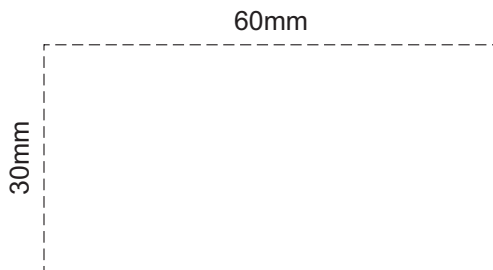

30% of Actual Size
Pad Printing (one colour)
(White, PMS 476C or Black print only)

100% of Actual Size
Pad Printing (one colour)
(White, PMS 476C or Black print only)

40% of Actual Size
Laser Engraving

100% of Actual Size
Laser Engraving
85mm