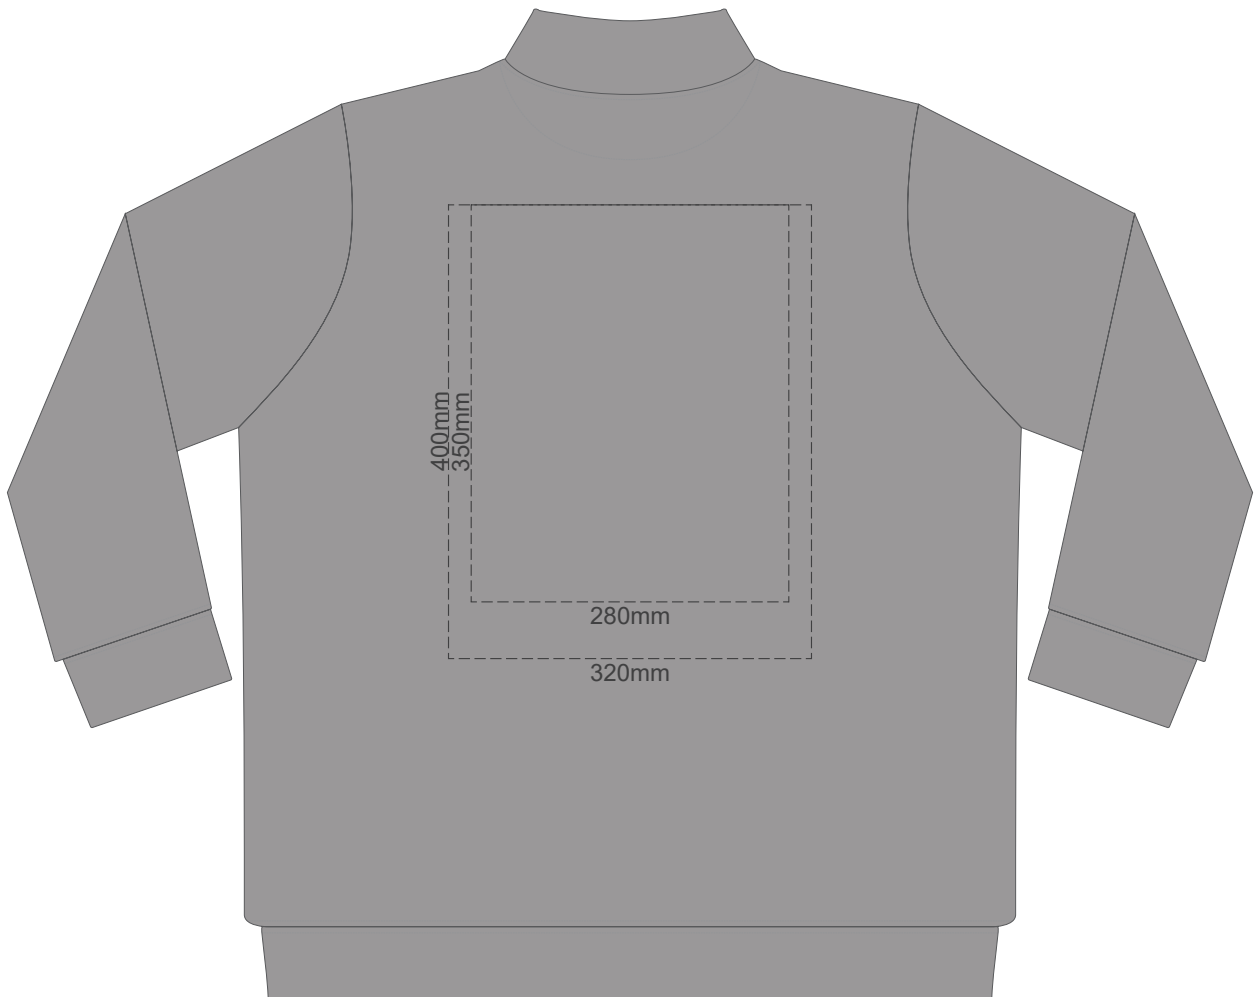

FRONT 2XL

BACK 2XL

15% of Actual Size
Screen Print

FRONT 3XL

BACK 3XL

15% of Actual Size
Screen Print

FRONT 4XL

BACK 4XL

15% of Actual Size
Colourflex Transfer

FRONT XS

Print area 280x200mm can be rotated to best suit.

BACK XS

15% of Actual Size
Colourflex Transfer

FRONT SMALL

Print area 280x200mm can be rotated to best suit.
BACK SMALL

15% of Actual Size
Colourflex Transfer

FRONT MEDIUM

Print area 280x200mm can be rotated to best suit.

BACK MEDIUM

15% of Actual Size
Colourflex Transfer

FRONT LARGE

Print area 280x200mm can be rotated to best suit.

BACK LARGE

15% of Actual Size
Colourflex Transfer

FRONT XL

Print area 280x200mm can be rotated to best suit.

BACK XL

15% of Actual Size
Colourflex Transfer

FRONT 2XL

Print area 280x200mm can be rotated to best suit.