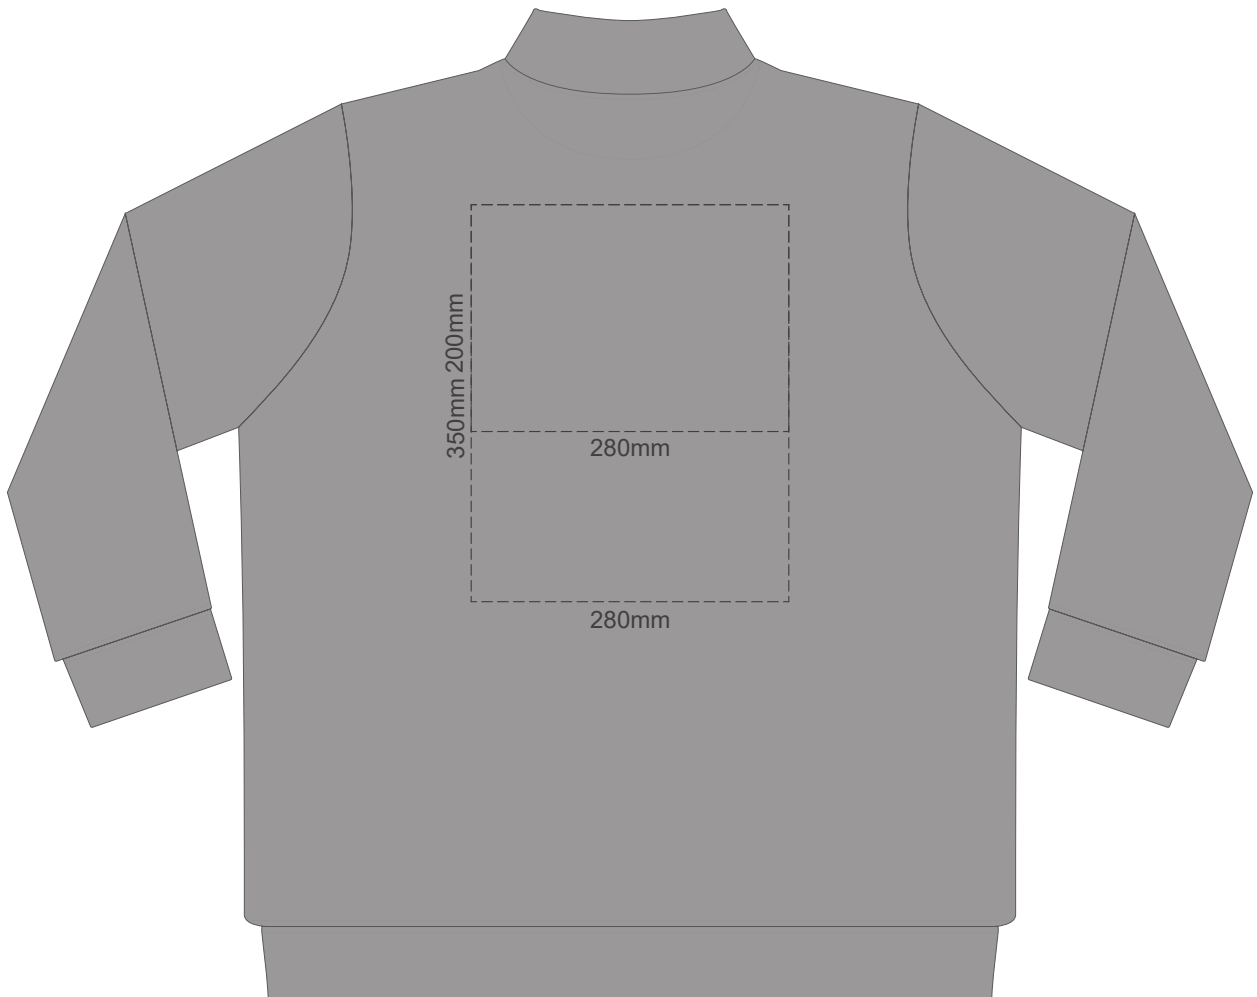

15% of Actual Size
Colourflex Transfer

FRONT XS

Print area 280x200mm can be rotated to best suit.

BACK XS

15% of Actual Size
Colourflex Transfer

FRONT SMALL

Print area 280x200mm can be rotated to best suit.
BACK SMALL

BACK LARGE

15% of Actual Size
Colourflex Transfer

FRONT XL

Print area 280x200mm can be rotated to best suit.

BACK XL

15% of Actual Size
Colourflex Transfer

FRONT 2XL

Print area 280x200mm can be rotated to best suit.

BACK 2XL

15% of Actual Size
Colourflex Transfer

FRONT 3XL

Print area 280x200mm can be rotated to best suit.

BACK 3XL

15% of Actual Size
Colourflex Transfer

FRONT 4XL

Print area 280x200mm can be rotated to best suit.

BACK 4XL

15% of Actual Size
Colourflex Transfer

SIDE 1 XS

SIDE 2 XS

15% of Actual Size
Colourflex Transfer

SIDE 1 SMALL

SIDE 2 SMALL

15% of Actual Size
Colourflex Transfer