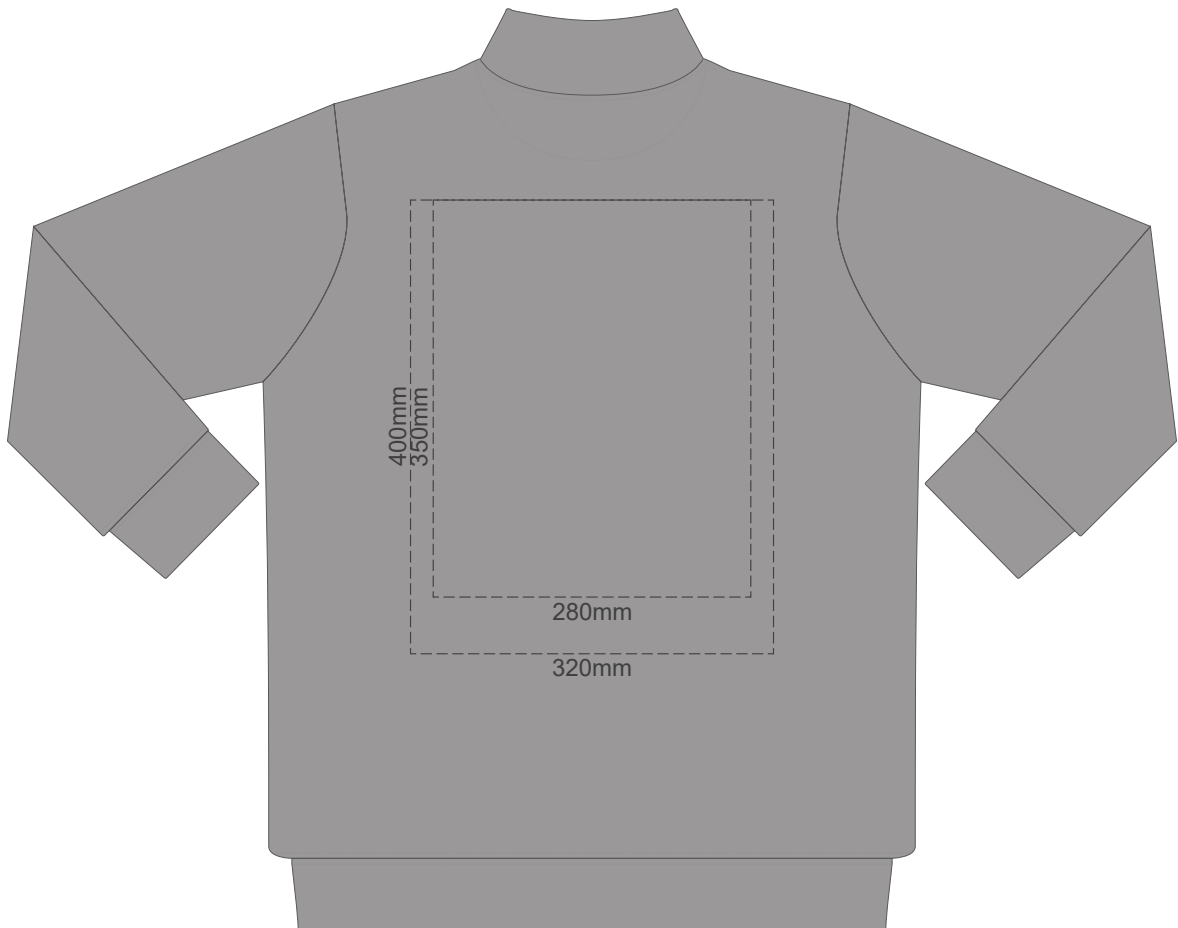

15% of Actual Size
Screen Print

BACK LARGE