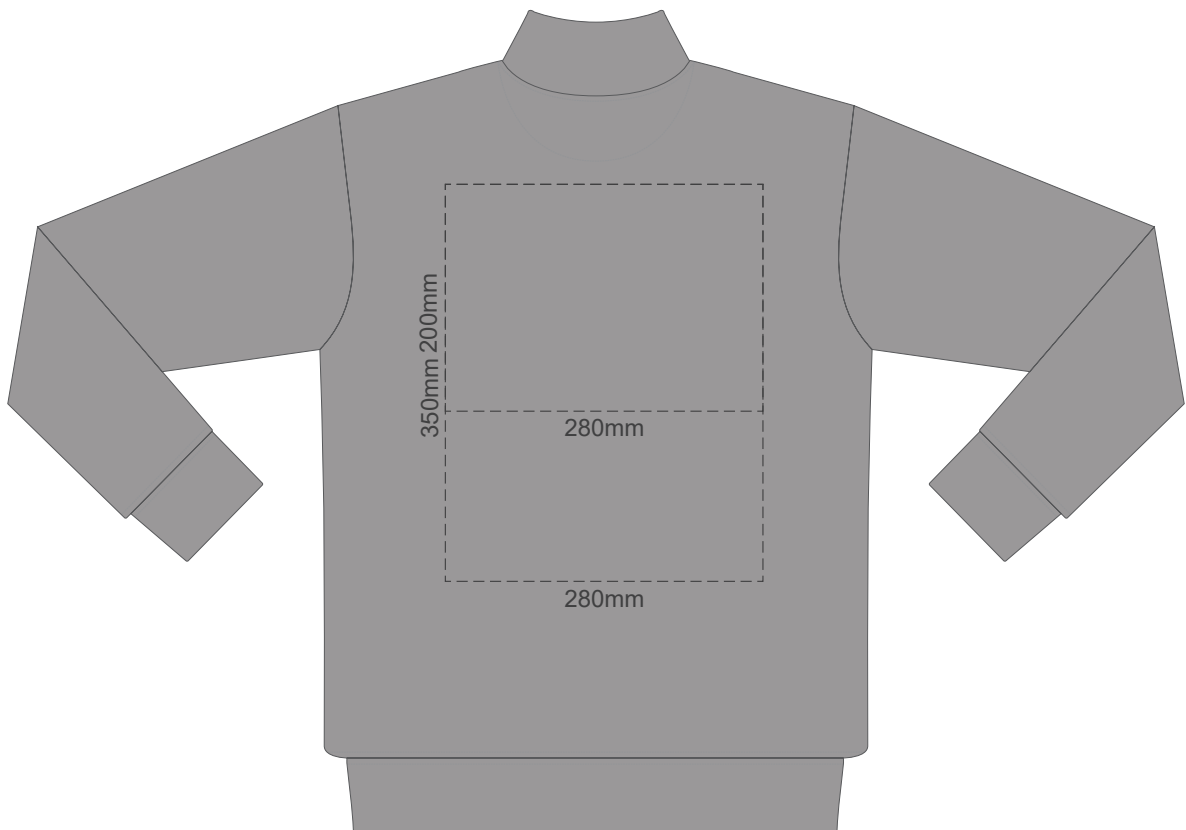

FRONT 2XL

BACK 2XL

15% of Actual Size
Screen Print

FRONT 3XL

BACK 3XL

15% of Actual Size
Screen Print

FRONT 4XL

BACK 4XL

15% of Actual Size
Colourflex Transfer

FRONT XS

Print area 280x200mm can be rotated to best suit.

BACK XS

15% of Actual Size
Colourflex Transfer

FRONT SMALL

Print area 280x200mm can be rotated to best suit.
BACK SMALL

15% of Actual Size
Colourflex Transfer

FRONT MEDIUM

Print area 280x200mm can be rotated to best suit.

BACK MEDIUM

15% of Actual Size
Colourflex Transfer

FRONT LARGE

Print area 280x200mm can be rotated to best suit.

BACK LARGE

15% of Actual Size
Colourflex Transfer

FRONT XL

Print area 280x200mm can be rotated to best suit.

BACK XL

15% of Actual Size
Colourflex Transfer

FRONT 2XL

Print area 280x200mm can be rotated to best suit.