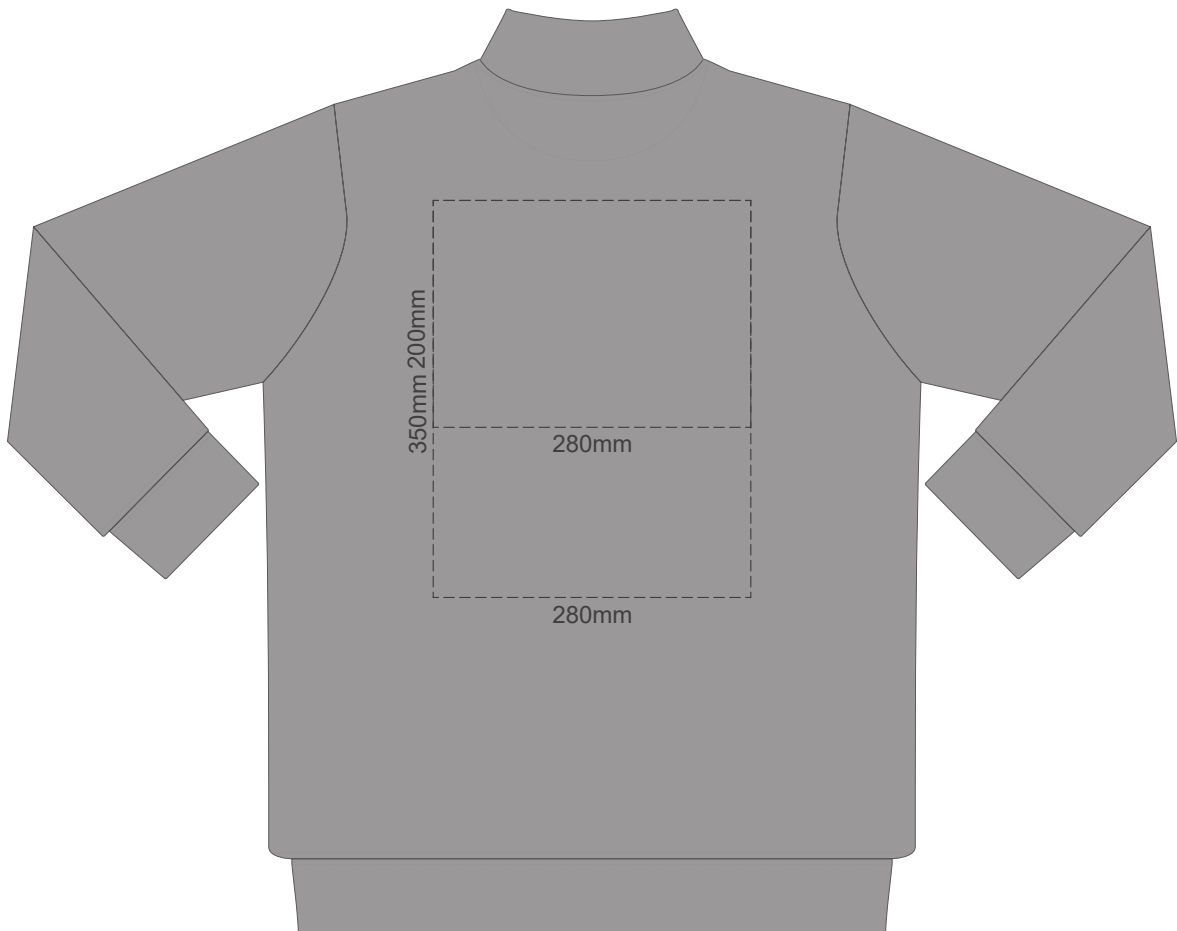

15% of Actual Size
Colourflex Transfer

FRONT XS

Print area 280x200mm can be rotated to best suit.

BACK XS

15% of Actual Size
Colourflex Transfer

FRONT SMALL

Print area 280x200mm can be rotated to best suit.
BACK SMALL

15% of Actual Size
Colourflex Transfer

FRONT MEDIUM

Print area 280x200mm can be rotated to best suit.

BACK MEDIUM

15% of Actual Size
Colourflex Transfer

FRONT LARGE

Print area 280x200mm can be rotated to best suit.

BACK LARGE

15% of Actual Size
Colourflex Transfer

FRONT XL

Print area 280x200mm can be rotated to best suit.

BACK XL

15% of Actual Size
Colourflex Transfer

FRONT 2XL

Print area 280x200mm can be rotated to best suit.

BACK 2XL

15% of Actual Size
Colourflex Transfer

FRONT 3XL

Print area 280x200mm can be rotated to best suit.

BACK 3XL

15% of Actual Size
Colourflex Transfer

FRONT 4XL

Print area 280x200mm can be rotated to best suit.