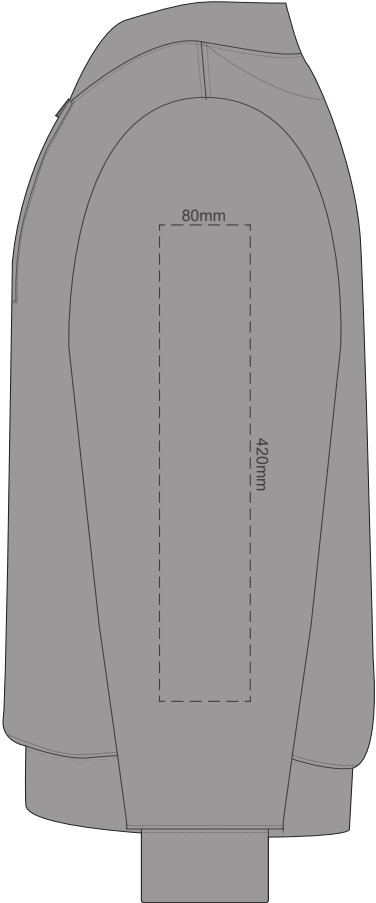

15% of Actual Size
Colourflex Transfer

FRONT XS

Print area 280x200mm can be rotated to best suit.

BACK XS

15% of Actual Size
Colourflex Transfer

FRONT SMALL

Print area 280x200mm can be rotated to best suit.
BACK SMALL

BACK 4XL

15% of Actual Size
Colourflex Transfer

SIDE 1 XS

SIDE 2 XS

15% of Actual Size
Colourflex Transfer

SIDE 1 SMALL

SIDE 2 SMALL

15% of Actual Size
Colourflex Transfer

SIDE 1 MEDIUM

SIDE 2 MEDIUM

15% of Actual Size
Colourflex Transfer

SIDE 1 LARGE

SIDE 2 LARGE

15% of Actual Size
Colourflex Transfer

SIDE 1 XL

SIDE 2 XL

15% of Actual Size
Colourflex Transfer

SIDE 1 2XL

SIDE 2 2XL

15% of Actual Size
Colourflex Transfer

SIDE 1 3XL

SIDE 2 3XL

15% of Actual Size
Colourflex Transfer

SIDE 1 4XL