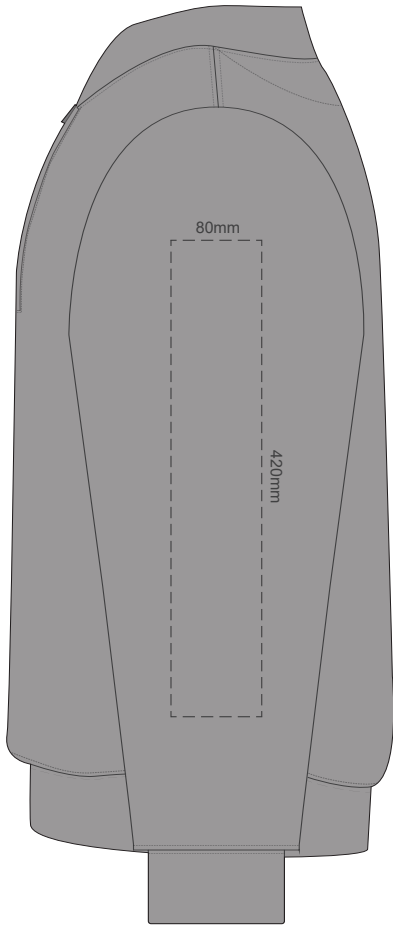

15% of Actual Size
Colourflex Transfer

FRONT XS

Print area 280x200mm can be rotated to best suit.

BACK XS

15% of Actual Size
Colourflex Transfer

FRONT SMALL

Print area 280x200mm can be rotated to best suit.
BACK SMALL

SIDE 1 MEDIUM

SIDE 2 MEDIUM

15% of Actual Size
Colourflex Transfer

SIDE 1 LARGE

SIDE 2 LARGE

15% of Actual Size
Colourflex Transfer

SIDE 1 XL

SIDE 2 XL

15% of Actual Size
Colourflex Transfer

SIDE 1 2XL

SIDE 2 2XL

15% of Actual Size
Colourflex Transfer

SIDE 1 3XL

SIDE 2 3XL

15% of Actual Size
Colourflex Transfer

SIDE 1 4XL

SIDE 2 4XL

15% of Actual Size
Embroidery

FRONT XS

15% of Actual Size
Embroidery

FRONT SMALL

15% of Actual Size
Embroidery

FRONT MEDIUM

15% of Actual Size
Embroidery