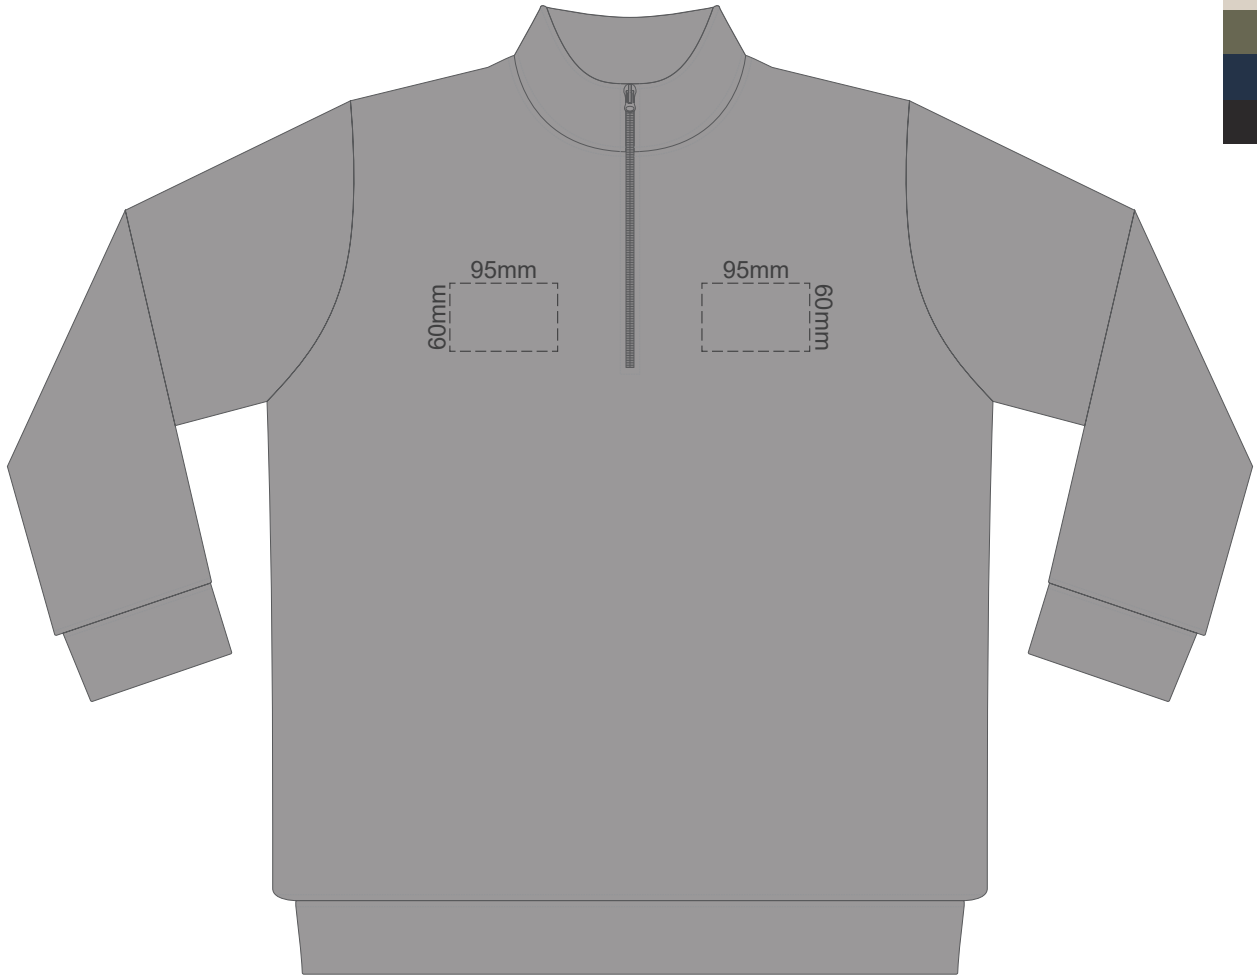

BACK MEDIUM

15% of Actual Size
Screen Print

FRONT LARGE

BACK LARGE

15% of Actual Size
Screen Print

FRONT XL

BACK XL

15% of Actual Size
Screen Print

FRONT 2XL

BACK 2XL

15% of Actual Size
Screen Print

FRONT 3XL

BACK 3XL

15% of Actual Size
Screen Print

FRONT 4XL

BACK 4XL

15% of Actual Size
Colourflex Transfer

FRONT XS

Print area 280x200mm can be rotated to best suit.

BACK XS

15% of Actual Size
Colourflex Transfer

FRONT SMALL

Print area 280x200mm can be rotated to best suit.
BACK SMALL

BACK LARGE

15% of Actual Size
Colourflex Transfer

FRONT XL

Print area 280x200mm can be rotated to best suit.

BACK XL

15% of Actual Size
Colourflex Transfer

FRONT 2XL

Print area 280x200mm can be rotated to best suit.