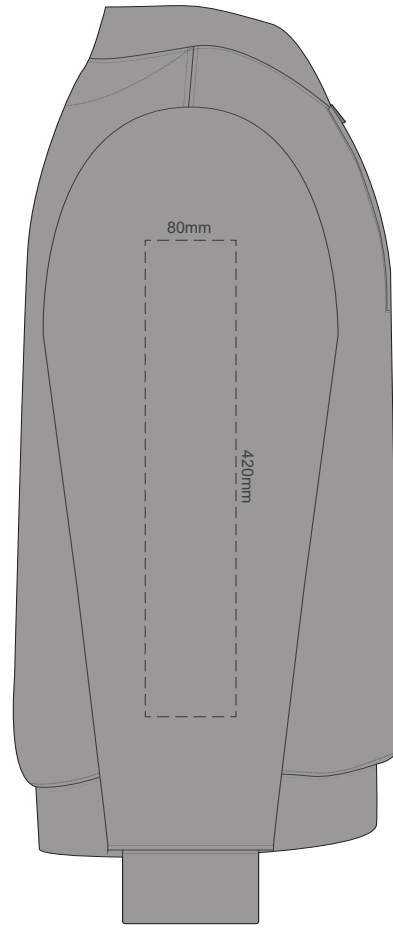

15% of Actual Size
Colourflex Transfer

FRONT XS

Print area 280x200mm can be rotated to best suit.

BACK XS

15% of Actual Size
Colourflex Transfer

FRONT SMALL

Print area 280x200mm can be rotated to best suit.
BACK SMALL

SIDE 1 MEDIUM

SIDE 2 MEDIUM

15% of Actual Size
Colourflex Transfer

SIDE 1 LARGE

SIDE 2 LARGE

15% of Actual Size
Colourflex Transfer

SIDE 1 XL

SIDE 2 XL

15% of Actual Size
Colourflex Transfer

SIDE 1 2XL

SIDE 2 2XL

15% of Actual Size
Colourflex Transfer

SIDE 1 3XL

SIDE 2 3XL

15% of Actual Size
Colourflex Transfer

SIDE 1 4XL

SIDE 2 4XL

15% of Actual Size
Embroidery

FRONT XS

15% of Actual Size
Embroidery

FRONT SMALL

15% of Actual Size
Embroidery

FRONT MEDIUM

15% of Actual Size
Embroidery