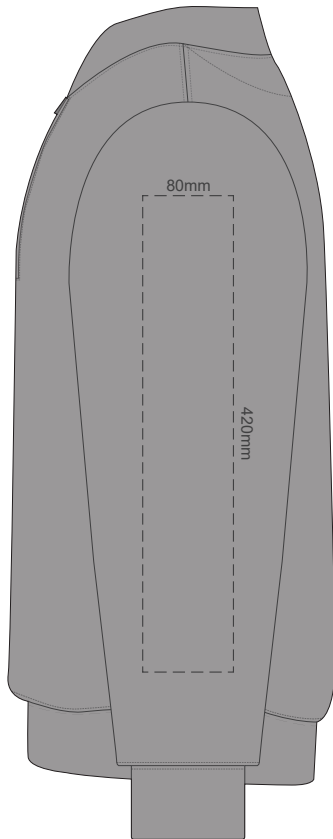

BACK LARGE

15% of Actual Size
Colourflex Transfer

FRONT XL

Print area 280x200mm can be rotated to best suit.

BACK XL

15% of Actual Size
Colourflex Transfer

FRONT 2XL

Print area 280x200mm can be rotated to best suit.

BACK 2XL

15% of Actual Size
Colourflex Transfer

FRONT 3XL

Print area 280x200mm can be rotated to best suit.

BACK 3XL

15% of Actual Size
Colourflex Transfer

FRONT 4XL

Print area 280x200mm can be rotated to best suit.

BACK 4XL

15% of Actual Size
Colourflex Transfer

SIDE 1 XS

SIDE 2 XS

15% of Actual Size
Colourflex Transfer

SIDE 1 SMALL

SIDE 2 SMALL

15% of Actual Size
Colourflex Transfer

SIDE 1 MEDIUM

SIDE 2 MEDIUM

15% of Actual Size
Colourflex Transfer

SIDE 1 LARGE

SIDE 2 LARGE

15% of Actual Size
Colourflex Transfer

SIDE 1 XL

SIDE 2 XL