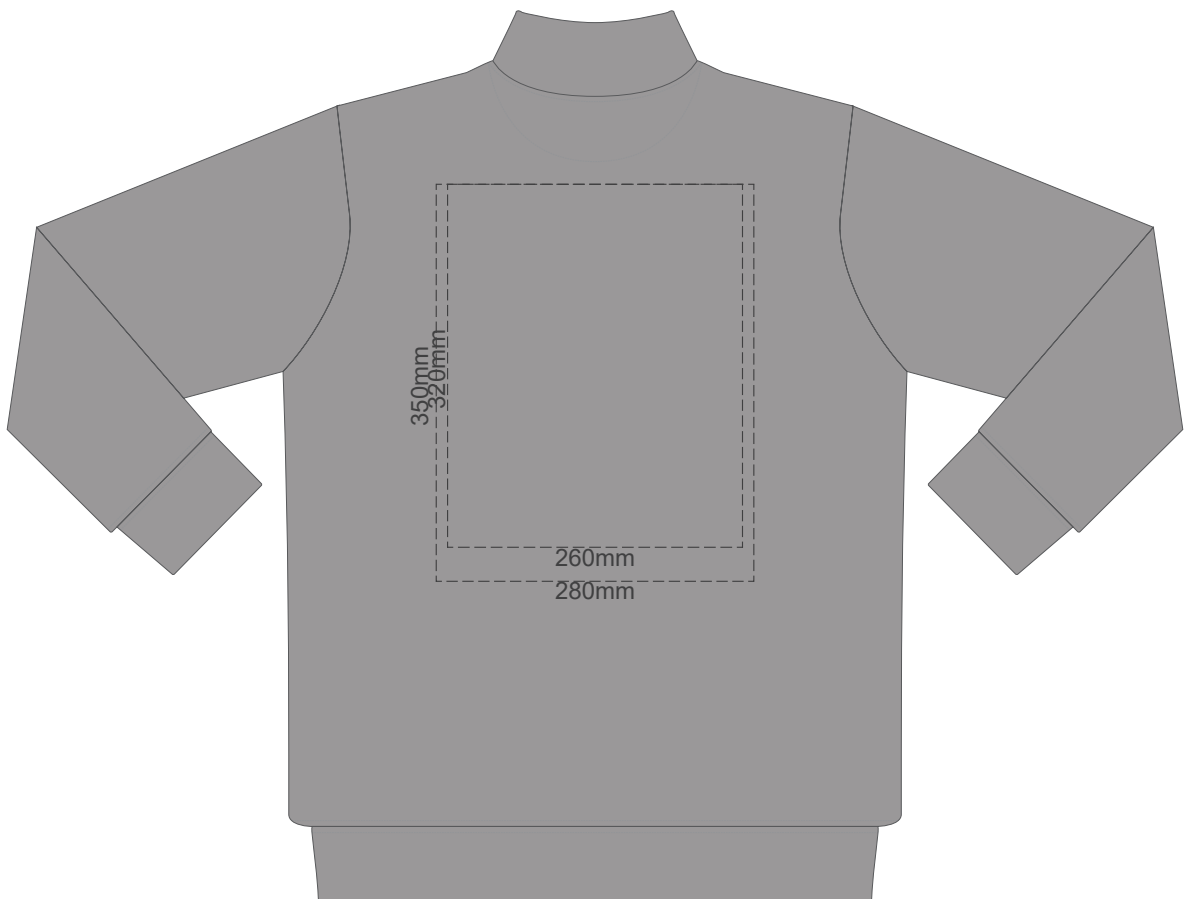

15% of Actual Size
Screen Print

FRONT XS

BACK XS

15% of Actual Size
Screen Print

FRONT SMALL

BACK SMALL

15% of Actual Size
Screen Print

FRONT MEDIUM

15% of Actual Size
Colourflex Transfer

FRONT XS

Print area 280x200mm can be rotated to best suit.

BACK XS

15% of Actual Size
Colourflex Transfer

FRONT SMALL

Print area 280x200mm can be rotated to best suit.
BACK SMALL

15% of Actual Size
Colourflex Transfer

FRONT MEDIUM

Print area 280x200mm can be rotated to best suit.

BACK MEDIUM

15% of Actual Size
Colourflex Transfer

FRONT LARGE

Print area 280x200mm can be rotated to best suit.

BACK LARGE

15% of Actual Size
Colourflex Transfer

FRONT XL

Print area 280x200mm can be rotated to best suit.

BACK XL

15% of Actual Size
Colourflex Transfer

FRONT 2XL

Print area 280x200mm can be rotated to best suit.