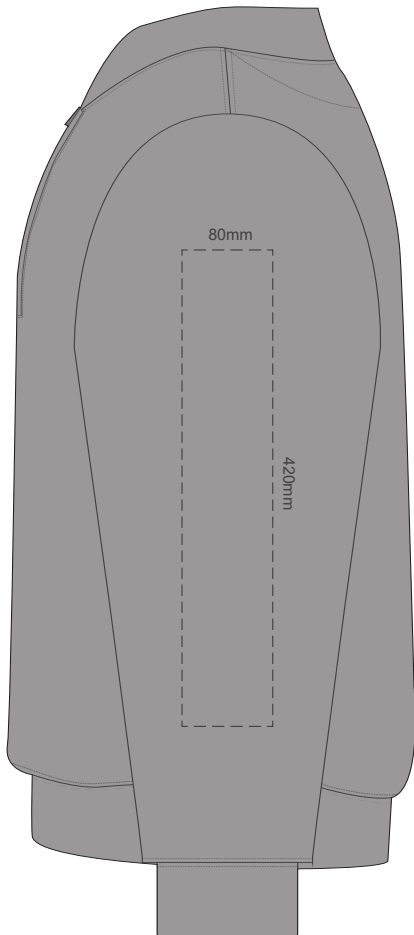

BACK 4XL

15% of Actual Size
Colourflex Transfer

SIDE 1 XS

SIDE 2 XS

15% of Actual Size
Colourflex Transfer

SIDE 1 SMALL

SIDE 2 SMALL

15% of Actual Size
Colourflex Transfer

SIDE 1 MEDIUM

SIDE 2 MEDIUM

15% of Actual Size
Colourflex Transfer

SIDE 1 LARGE

SIDE 2 LARGE

15% of Actual Size
Colourflex Transfer

SIDE 1 XL

SIDE 2 XL

15% of Actual Size
Colourflex Transfer

SIDE 1 2XL

SIDE 2 2XL

15% of Actual Size
Colourflex Transfer

SIDE 1 3XL

SIDE 2 3XL

15% of Actual Size
Colourflex Transfer

SIDE 1 4XL

SIDE 2 4XL

15% of Actual Size
Embroidery

FRONT XS

15% of Actual Size
Embroidery

FRONT SMALL

15% of Actual Size
Embroidery

FRONT MEDIUM

15% of Actual Size
Embroidery