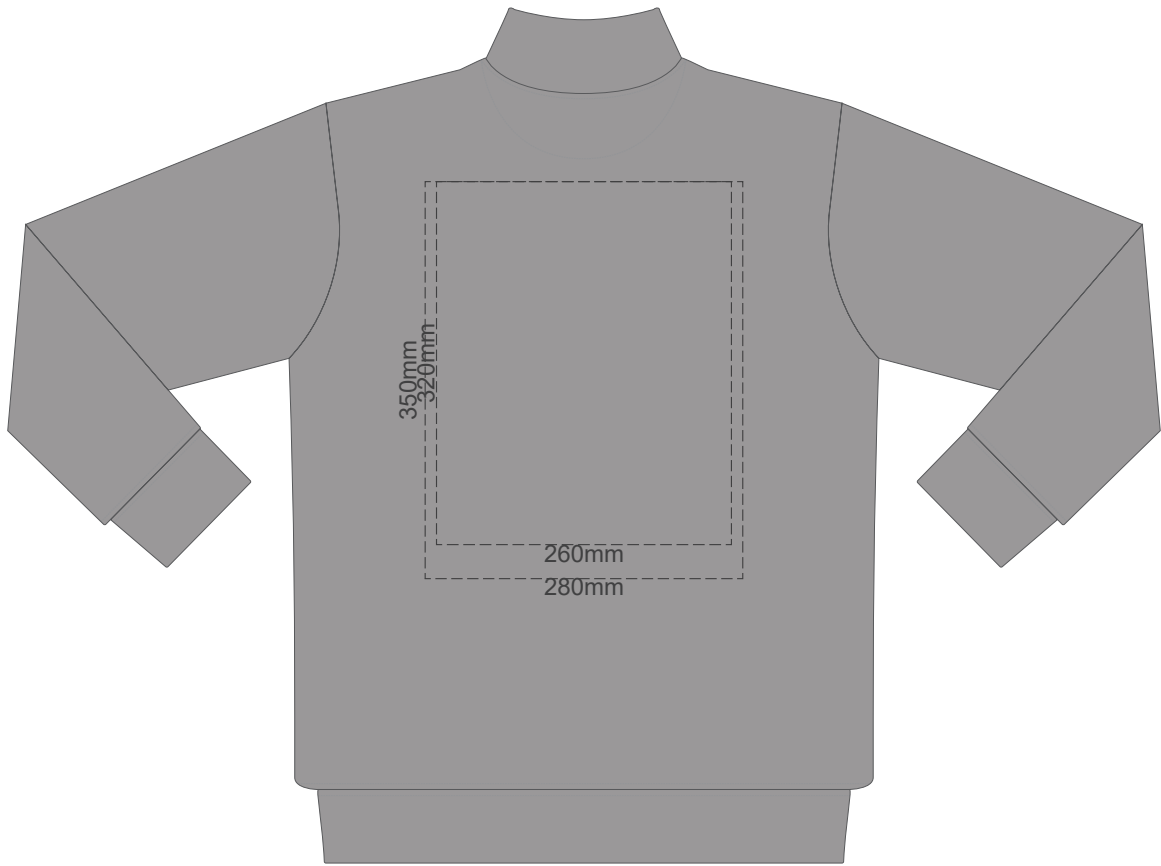

15% of Actual Size
Screen Print

FRONT XS

BACK XS

15% of Actual Size
Screen Print

FRONT SMALL

BACK SMALL

15% of Actual Size
Screen Print

FRONT MEDIUM

15% of Actual Size
Colourflex Transfer

FRONT XS

Print area 280x200mm can be rotated to best suit.

BACK XS

15% of Actual Size
Colourflex Transfer

FRONT SMALL

Print area 280x200mm can be rotated to best suit.
BACK SMALL

15% of Actual Size
Colourflex Transfer

FRONT MEDIUM

Print area 280x200mm can be rotated to best suit.

BACK MEDIUM

15% of Actual Size
Colourflex Transfer

FRONT LARGE

Print area 280x200mm can be rotated to best suit.

BACK LARGE

15% of Actual Size
Colourflex Transfer

FRONT XL

Print area 280x200mm can be rotated to best suit.

BACK XL

15% of Actual Size
Colourflex Transfer

FRONT 2XL

Print area 280x200mm can be rotated to best suit.