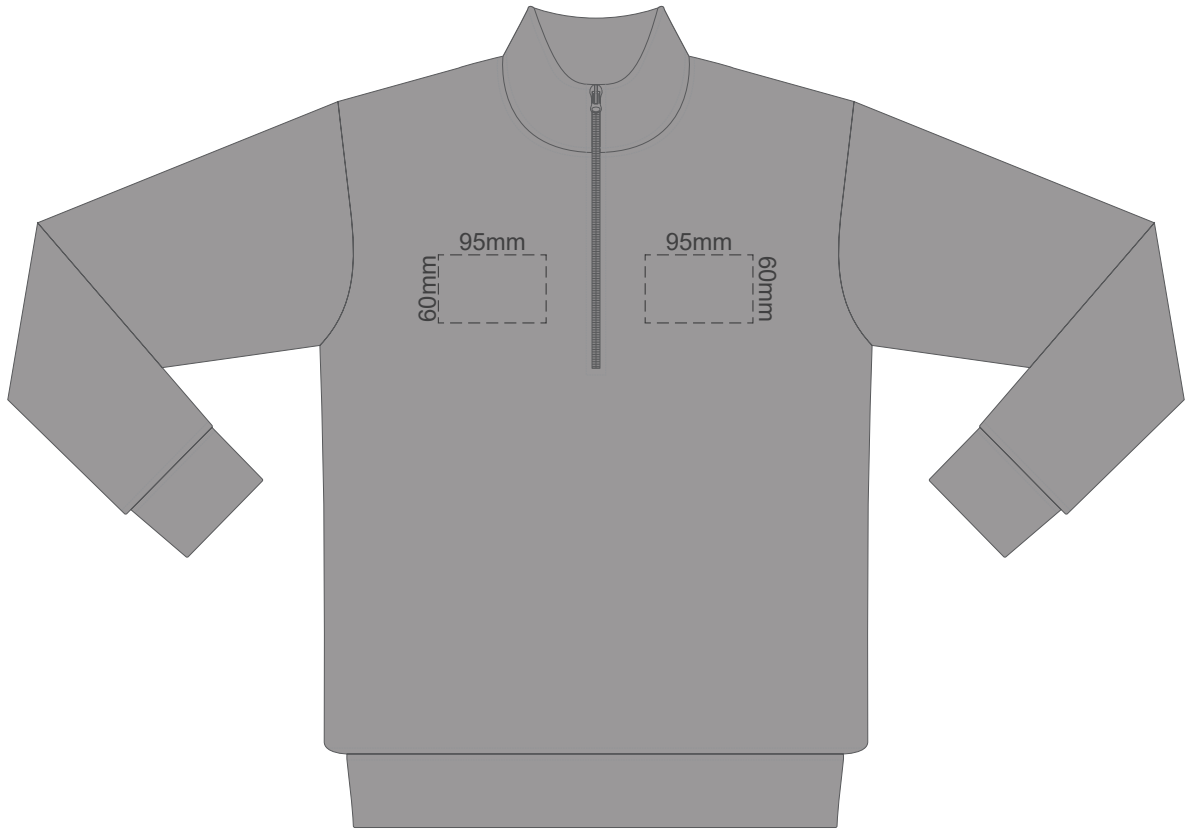

FRONT 2XL

BACK 2XL

15% of Actual Size
Screen Print

FRONT 3XL

BACK 3XL

15% of Actual Size
Screen Print

FRONT 4XL

BACK 4XL

15% of Actual Size
Colourflex Transfer

FRONT XS

Print area 280x200mm can be rotated to best suit.

BACK XS

15% of Actual Size
Colourflex Transfer

FRONT SMALL

Print area 280x200mm can be rotated to best suit.
BACK SMALL

15% of Actual Size
Colourflex Transfer

FRONT MEDIUM

Print area 280x200mm can be rotated to best suit.

BACK MEDIUM

15% of Actual Size
Colourflex Transfer

FRONT LARGE

Print area 280x200mm can be rotated to best suit.

BACK LARGE

15% of Actual Size
Colourflex Transfer

FRONT XL

Print area 280x200mm can be rotated to best suit.

BACK XL

15% of Actual Size
Colourflex Transfer

FRONT 2XL

Print area 280x200mm can be rotated to best suit.