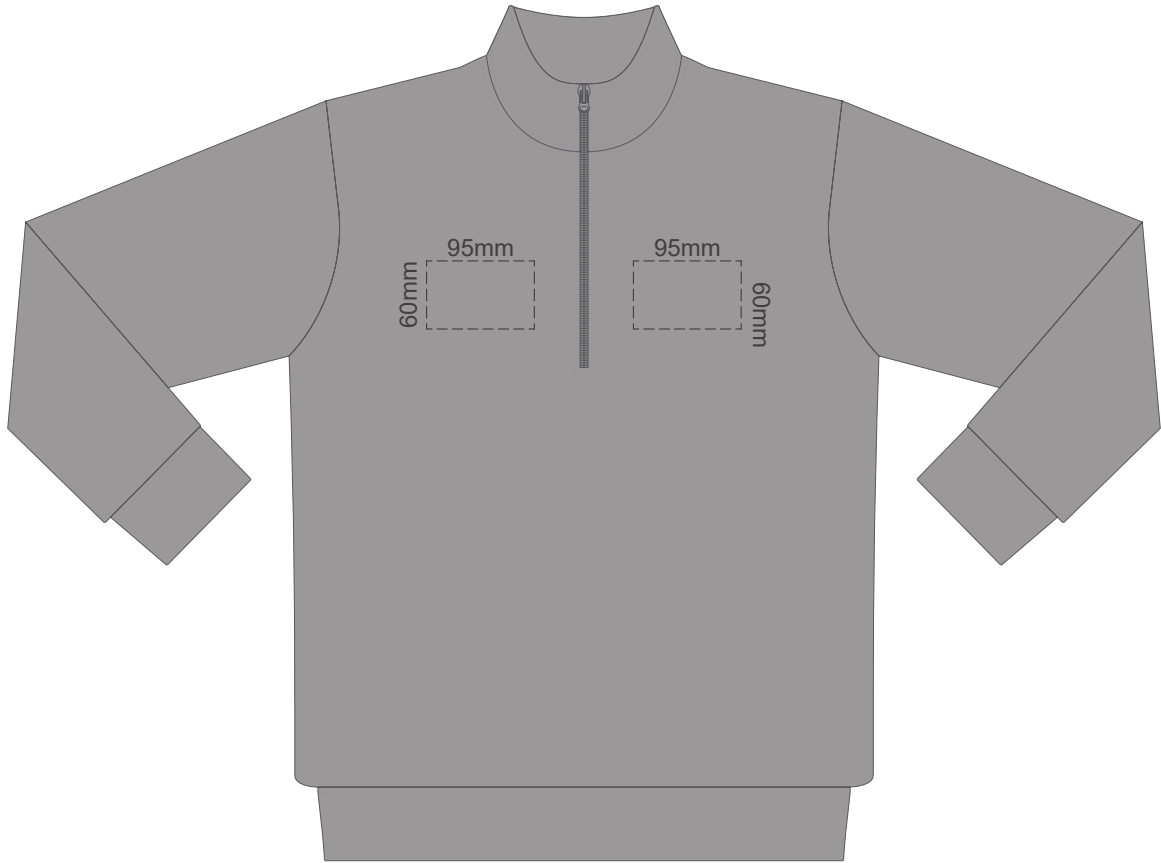

15% of Actual Size
Colourflex Transfer

FRONT XS

Print area 280x200mm can be rotated to best suit.

BACK XS

15% of Actual Size
Colourflex Transfer

FRONT SMALL

Print area 280x200mm can be rotated to best suit.
BACK SMALL

15% of Actual Size
Colourflex Transfer

FRONT MEDIUM

Print area 280x200mm can be rotated to best suit.

BACK MEDIUM

15% of Actual Size
Colourflex Transfer

FRONT LARGE

Print area 280x200mm can be rotated to best suit.

BACK LARGE

15% of Actual Size
Colourflex Transfer

FRONT XL

Print area 280x200mm can be rotated to best suit.

BACK XL

15% of Actual Size
Colourflex Transfer

FRONT 2XL

Print area 280x200mm can be rotated to best suit.

BACK 2XL

15% of Actual Size
Colourflex Transfer

FRONT 3XL

Print area 280x200mm can be rotated to best suit.

BACK 3XL

15% of Actual Size
Colourflex Transfer

FRONT 4XL

Print area 280x200mm can be rotated to best suit.