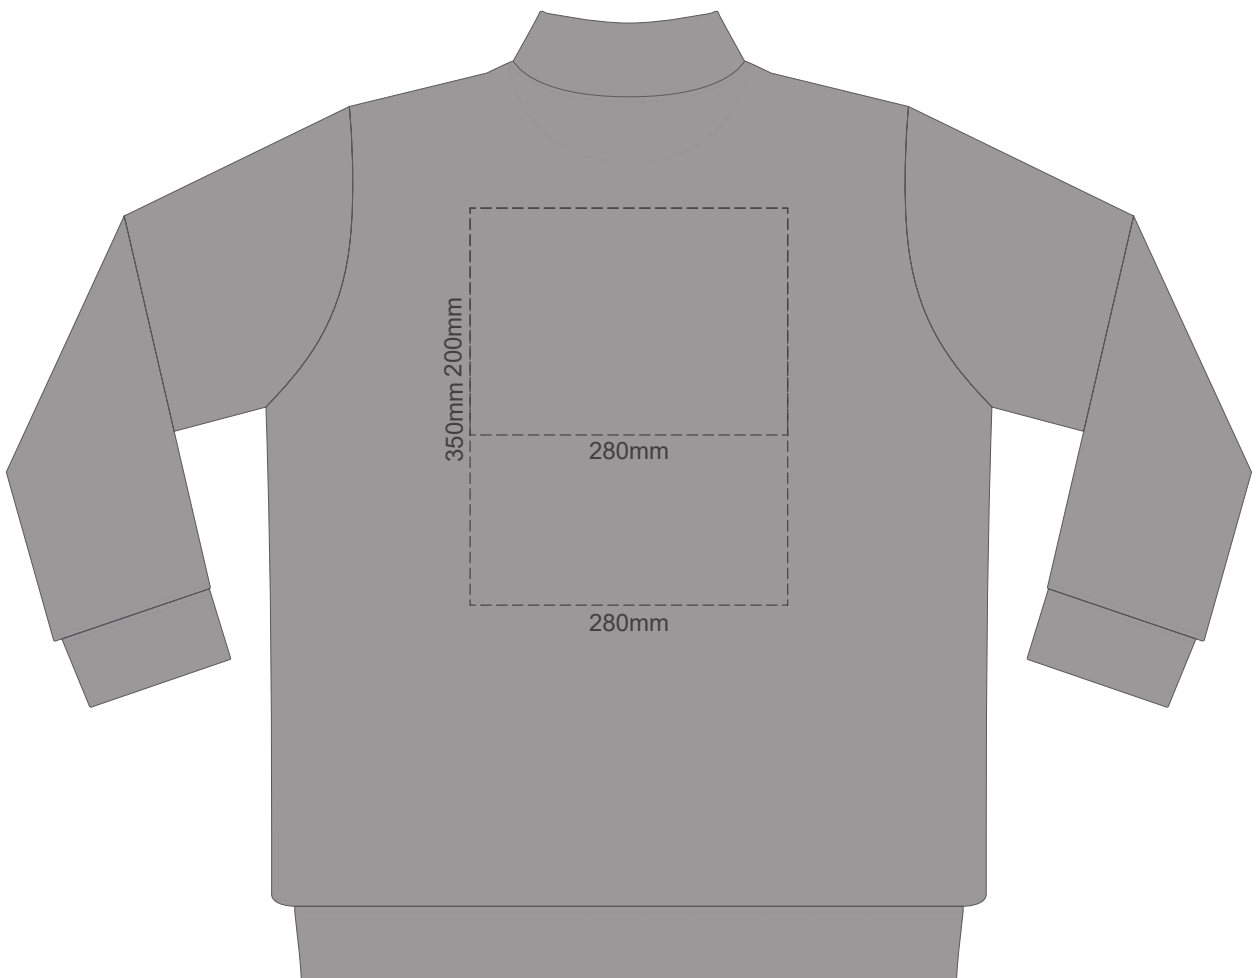

15% of Actual Size
Colourflex Transfer

FRONT XS

Print area 280x200mm can be rotated to best suit.

BACK XS

15% of Actual Size
Colourflex Transfer

FRONT SMALL

Print area 280x200mm can be rotated to best suit.
BACK SMALL

15% of Actual Size
Colourflex Transfer

FRONT MEDIUM

Print area 280x200mm can be rotated to best suit.

BACK MEDIUM

15% of Actual Size
Colourflex Transfer

FRONT LARGE

Print area 280x200mm can be rotated to best suit.

BACK LARGE

15% of Actual Size
Colourflex Transfer

FRONT XL

Print area 280x200mm can be rotated to best suit.

BACK XL

15% of Actual Size
Colourflex Transfer

FRONT 2XL

Print area 280x200mm can be rotated to best suit.

BACK 2XL

15% of Actual Size
Colourflex Transfer

FRONT 3XL

Print area 280x200mm can be rotated to best suit.

BACK 3XL

15% of Actual Size
Colourflex Transfer

FRONT 4XL

Print area 280x200mm can be rotated to best suit.