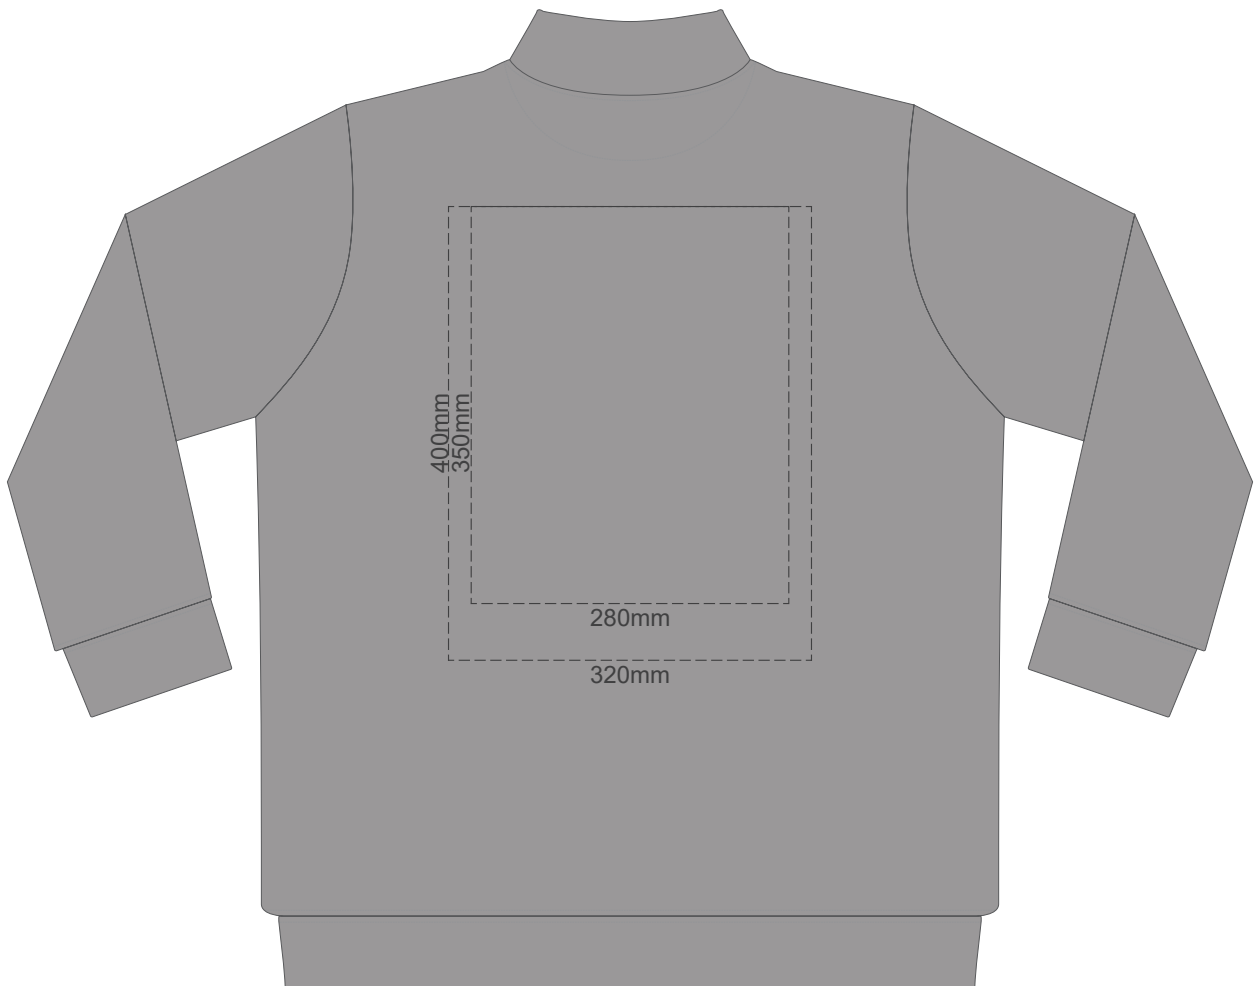

FRONT 2XL

BACK 2XL

15% of Actual Size
Screen Print

FRONT 3XL

BACK 3XL

15% of Actual Size
Screen Print

FRONT 4XL

BACK 4XL

15% of Actual Size
Colourflex Transfer

FRONT XS

Print area 280x200mm can be rotated to best suit.

BACK XS

15% of Actual Size
Colourflex Transfer

FRONT SMALL

Print area 280x200mm can be rotated to best suit.
BACK SMALL

15% of Actual Size
Colourflex Transfer

FRONT MEDIUM

Print area 280x200mm can be rotated to best suit.

BACK MEDIUM

15% of Actual Size
Colourflex Transfer

FRONT LARGE

Print area 280x200mm can be rotated to best suit.

BACK LARGE

15% of Actual Size
Colourflex Transfer

FRONT XL

Print area 280x200mm can be rotated to best suit.

BACK XL

15% of Actual Size
Colourflex Transfer

FRONT 2XL

Print area 280x200mm can be rotated to best suit.