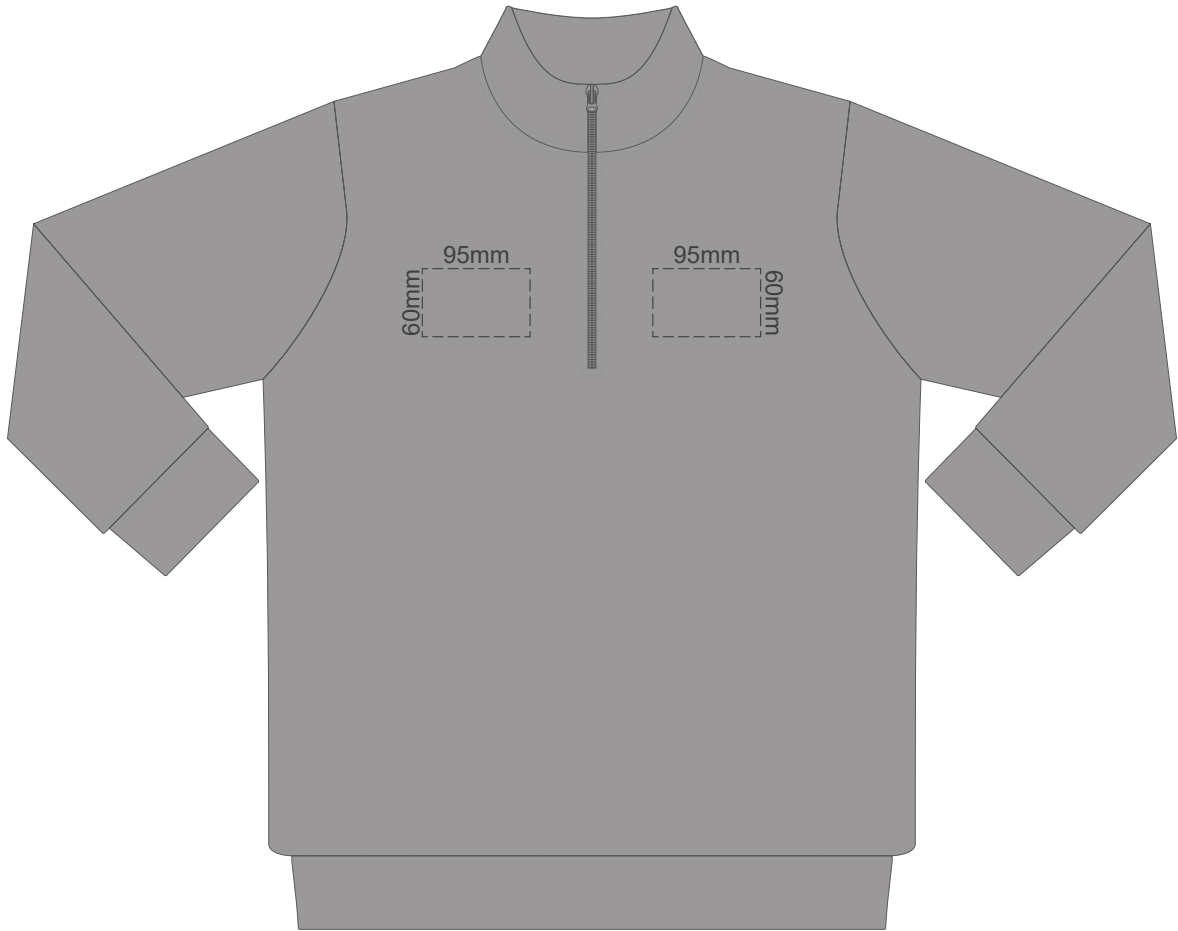

15% of Actual Size
Screen Print

FRONT LARGE