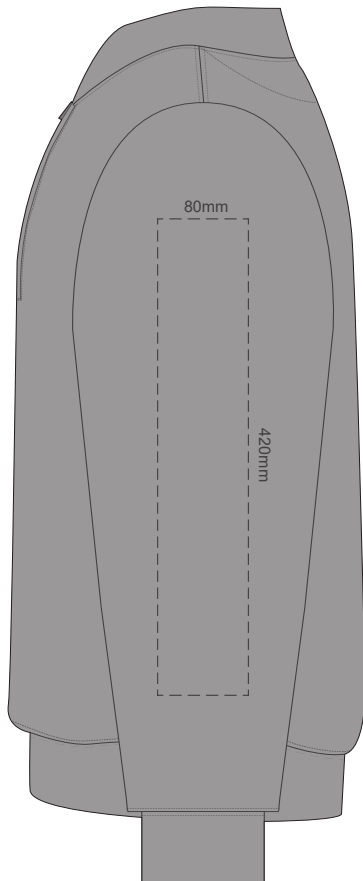

BACK LARGE

15% of Actual Size
Colourflex Transfer

FRONT XL

Print area 280x200mm can be rotated to best suit.

BACK XL

15% of Actual Size
Colourflex Transfer

FRONT 2XL

Print area 280x200mm can be rotated to best suit.

BACK 2XL

15% of Actual Size
Colourflex Transfer

FRONT 3XL

Print area 280x200mm can be rotated to best suit.

BACK 3XL

15% of Actual Size
Colourflex Transfer

FRONT 4XL

Print area 280x200mm can be rotated to best suit.

BACK 4XL

15% of Actual Size
Colourflex Transfer

SIDE 1 XS

SIDE 2 XS

15% of Actual Size
Colourflex Transfer

SIDE 1 SMALL

SIDE 2 SMALL

15% of Actual Size
Colourflex Transfer

SIDE 1 MEDIUM

SIDE 2 MEDIUM

15% of Actual Size
Colourflex Transfer

SIDE 1 LARGE

SIDE 2 LARGE

15% of Actual Size
Colourflex Transfer

SIDE 1 XL

SIDE 2 XL