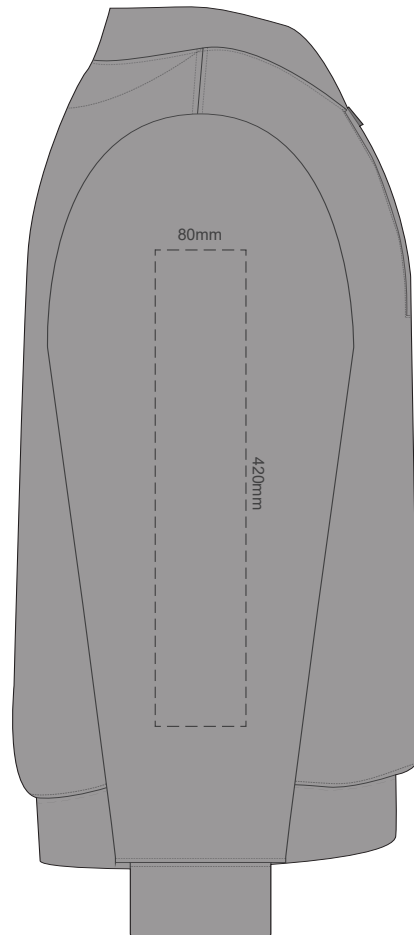

BACK 4XL

15% of Actual Size
Colourflex Transfer

SIDE 1 XS

SIDE 2 XS

15% of Actual Size
Colourflex Transfer

SIDE 1 SMALL

SIDE 2 SMALL

15% of Actual Size
Colourflex Transfer

SIDE 1 MEDIUM

SIDE 2 MEDIUM

15% of Actual Size
Colourflex Transfer

SIDE 1 LARGE

SIDE 2 LARGE

15% of Actual Size
Colourflex Transfer

SIDE 1 XL

SIDE 2 XL

15% of Actual Size
Colourflex Transfer

SIDE 1 2XL

SIDE 2 2XL

15% of Actual Size
Colourflex Transfer

SIDE 1 3XL

SIDE 2 3XL

15% of Actual Size
Colourflex Transfer

SIDE 1 4XL

SIDE 2 4XL

15% of Actual Size
Embroidery

FRONT XS

15% of Actual Size
Embroidery

FRONT SMALL

15% of Actual Size
Embroidery

FRONT MEDIUM

15% of Actual Size
Embroidery