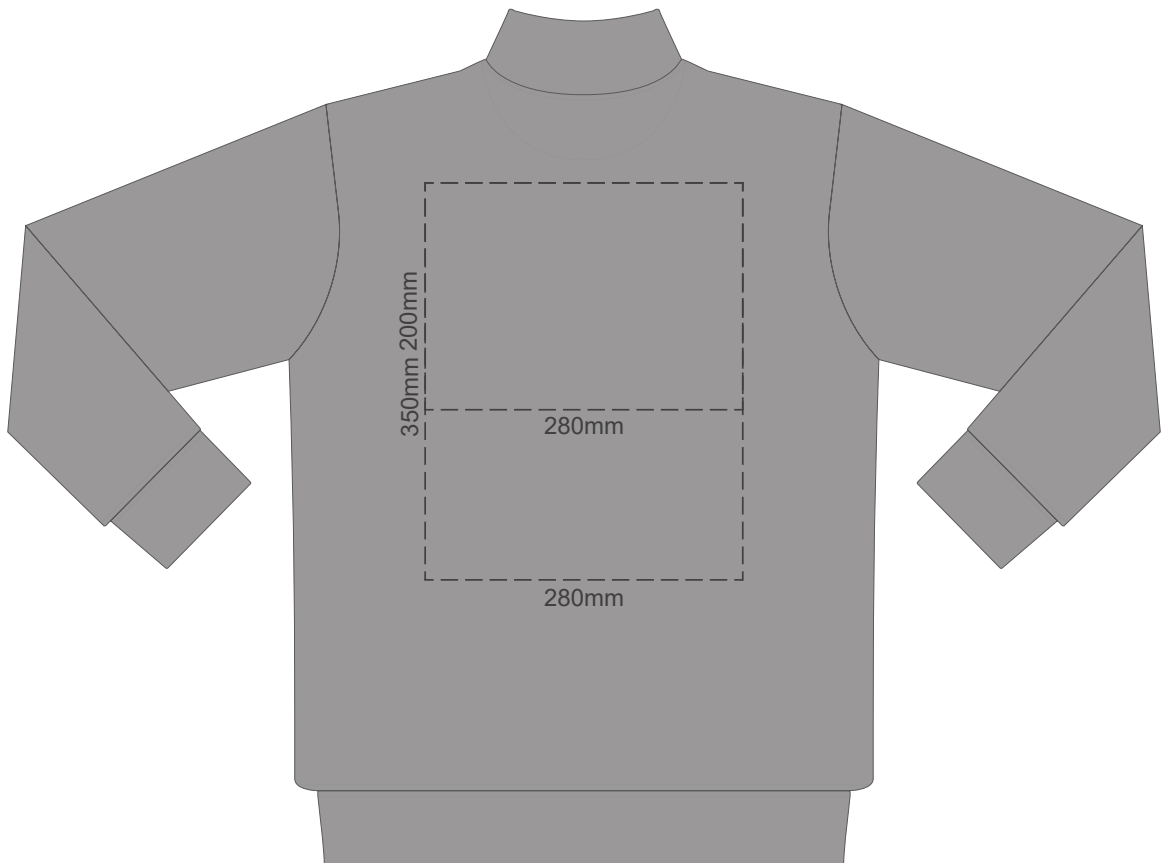

15% of Actual Size
Colourflex Transfer

FRONT XS

Print area 280x200mm can be rotated to best suit.

BACK XS

15% of Actual Size
Colourflex Transfer

FRONT SMALL

Print area 280x200mm can be rotated to best suit.
BACK SMALL

15% of Actual Size
Colourflex Transfer

FRONT MEDIUM

Print area 280x200mm can be rotated to best suit.

BACK MEDIUM

15% of Actual Size
Colourflex Transfer

FRONT LARGE

Print area 280x200mm can be rotated to best suit.

BACK LARGE

15% of Actual Size
Colourflex Transfer

FRONT XL

Print area 280x200mm can be rotated to best suit.

BACK XL

15% of Actual Size
Colourflex Transfer

FRONT 2XL

Print area 280x200mm can be rotated to best suit.

BACK 2XL

15% of Actual Size
Colourflex Transfer

FRONT 3XL

Print area 280x200mm can be rotated to best suit.

BACK 3XL

15% of Actual Size
Colourflex Transfer

FRONT 4XL

Print area 280x200mm can be rotated to best suit.