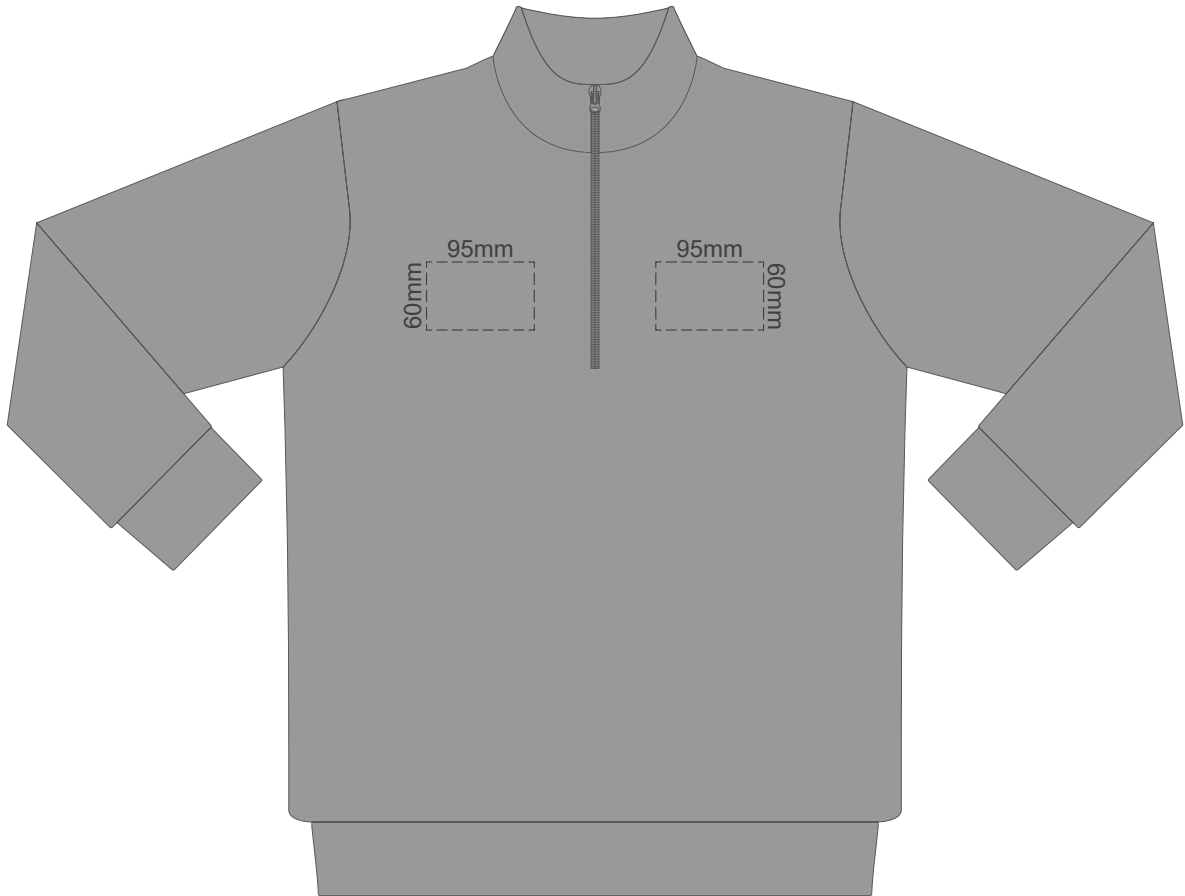

15% of Actual Size
Screen Print

FRONT XS

BACK XS

15% of Actual Size
Screen Print

FRONT SMALL

BACK SMALL

15% of Actual Size
Screen Print

FRONT MEDIUM

FRONT 2XL

BACK 2XL

15% of Actual Size
Screen Print

FRONT 3XL

BACK 3XL

15% of Actual Size
Screen Print

FRONT 4XL

BACK 4XL

15% of Actual Size
Colourflex Transfer

FRONT XS

Print area 280x200mm can be rotated to best suit.

BACK XS

15% of Actual Size
Colourflex Transfer

FRONT SMALL

Print area 280x200mm can be rotated to best suit.
BACK SMALL

BACK LARGE

15% of Actual Size
Colourflex Transfer

FRONT XL

Print area 280x200mm can be rotated to best suit.

BACK XL

15% of Actual Size
Colourflex Transfer

FRONT 2XL

Print area 280x200mm can be rotated to best suit.