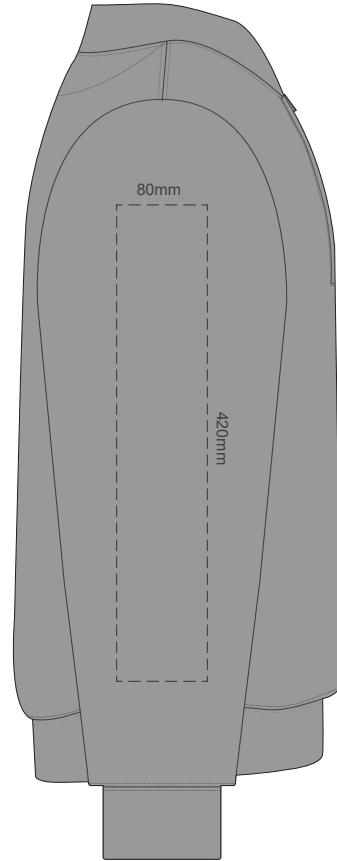

BACK LARGE

15% of Actual Size
Colourflex Transfer

FRONT XL

Print area 280x200mm can be rotated to best suit.

BACK XL

15% of Actual Size
Colourflex Transfer

FRONT 2XL

Print area 280x200mm can be rotated to best suit.

BACK 2XL

15% of Actual Size
Colourflex Transfer

FRONT 3XL

Print area 280x200mm can be rotated to best suit.

BACK 3XL

15% of Actual Size
Colourflex Transfer

FRONT 4XL

Print area 280x200mm can be rotated to best suit.

BACK 4XL

15% of Actual Size
Colourflex Transfer

SIDE 1 XS

SIDE 2 XS

15% of Actual Size
Colourflex Transfer

SIDE 1 SMALL

SIDE 2 SMALL

15% of Actual Size
Colourflex Transfer

SIDE 1 MEDIUM

SIDE 2 MEDIUM

15% of Actual Size
Colourflex Transfer

SIDE 1 LARGE

SIDE 2 LARGE

15% of Actual Size
Colourflex Transfer

SIDE 1 XL

SIDE 2 XL