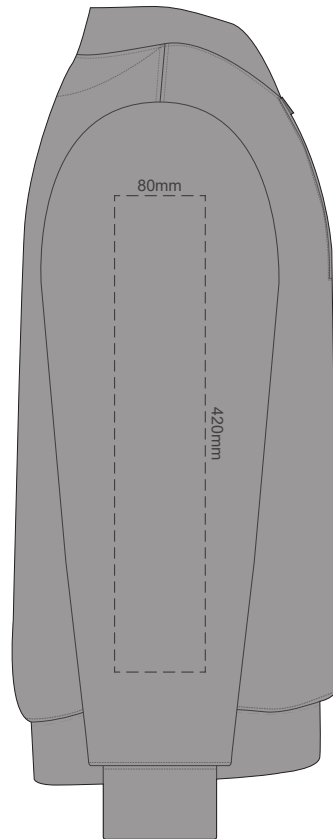

BACK LARGE

15% of Actual Size
Colourflex Transfer

FRONT XL

Print area 280x200mm can be rotated to best suit.

BACK XL

15% of Actual Size
Colourflex Transfer

FRONT 2XL

Print area 280x200mm can be rotated to best suit.

BACK 2XL

15% of Actual Size
Colourflex Transfer

FRONT 3XL

Print area 280x200mm can be rotated to best suit.

BACK 3XL

15% of Actual Size
Colourflex Transfer

FRONT 4XL

Print area 280x200mm can be rotated to best suit.

BACK 4XL

15% of Actual Size
Colourflex Transfer

SIDE 1 XS

SIDE 2 XS

15% of Actual Size
Colourflex Transfer

SIDE 1 SMALL

SIDE 2 SMALL

15% of Actual Size
Colourflex Transfer

SIDE 1 MEDIUM

SIDE 2 MEDIUM

15% of Actual Size
Colourflex Transfer

SIDE 1 LARGE

SIDE 2 LARGE

15% of Actual Size
Colourflex Transfer

SIDE 1 XL

SIDE 2 XL