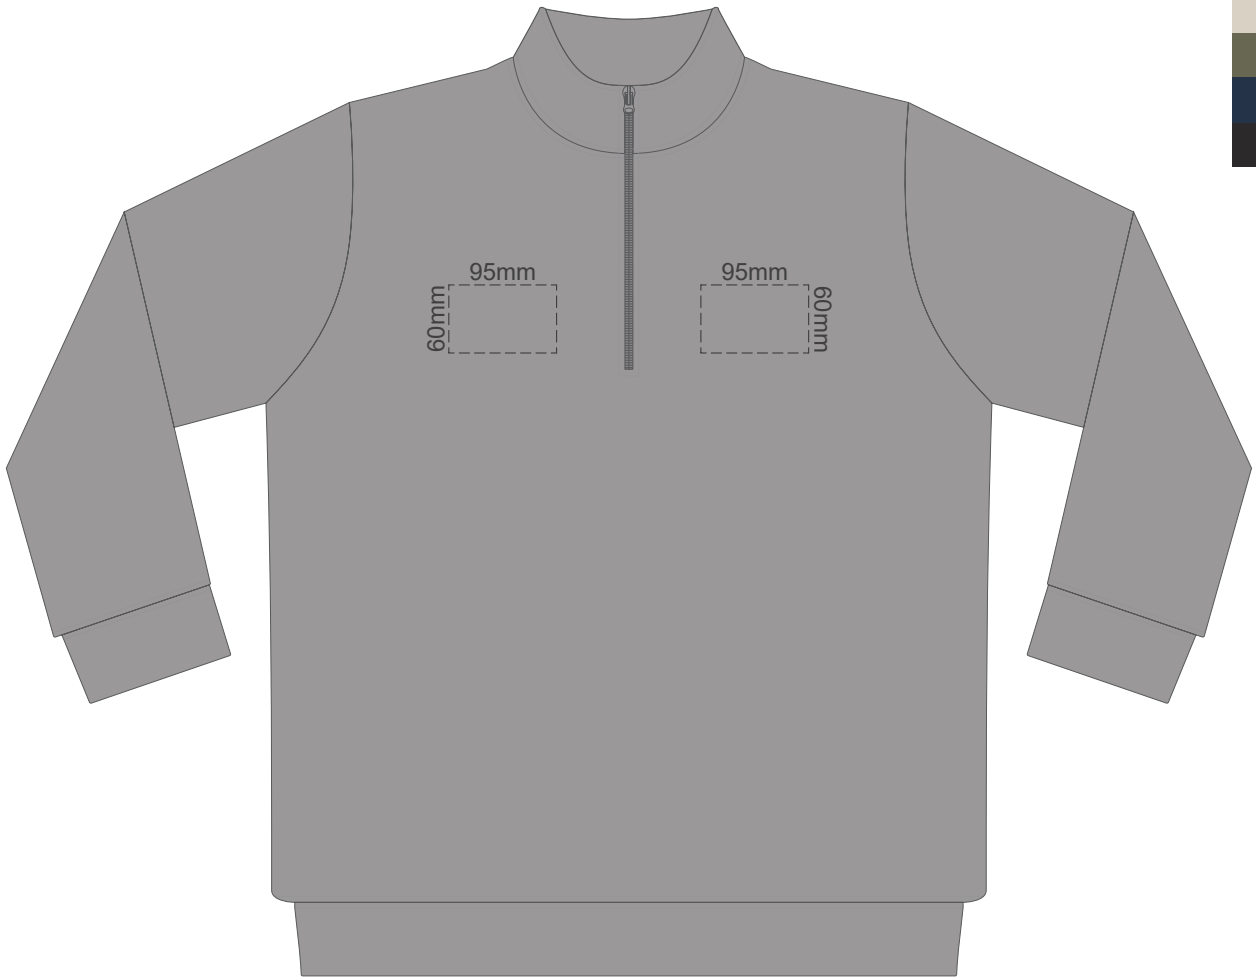

15% of Actual Size
Colourflex Transfer

FRONT XS

Print area 280x200mm can be rotated to best suit.

BACK XS

15% of Actual Size
Colourflex Transfer

FRONT SMALL

Print area 280x200mm can be rotated to best suit.
BACK SMALL

BACK LARGE

15% of Actual Size
Colourflex Transfer

FRONT XL

Print area 280x200mm can be rotated to best suit.

BACK XL

15% of Actual Size
Colourflex Transfer

FRONT 2XL

Print area 280x200mm can be rotated to best suit.

BACK 2XL

15% of Actual Size
Colourflex Transfer

FRONT 3XL

Print area 280x200mm can be rotated to best suit.

BACK 3XL

15% of Actual Size
Colourflex Transfer

FRONT 4XL

Print area 280x200mm can be rotated to best suit.

BACK 4XL

15% of Actual Size
Colourflex Transfer

SIDE 1 XS

SIDE 2 XS

15% of Actual Size
Colourflex Transfer

SIDE 1 SMALL

SIDE 2 SMALL

15% of Actual Size
Colourflex Transfer