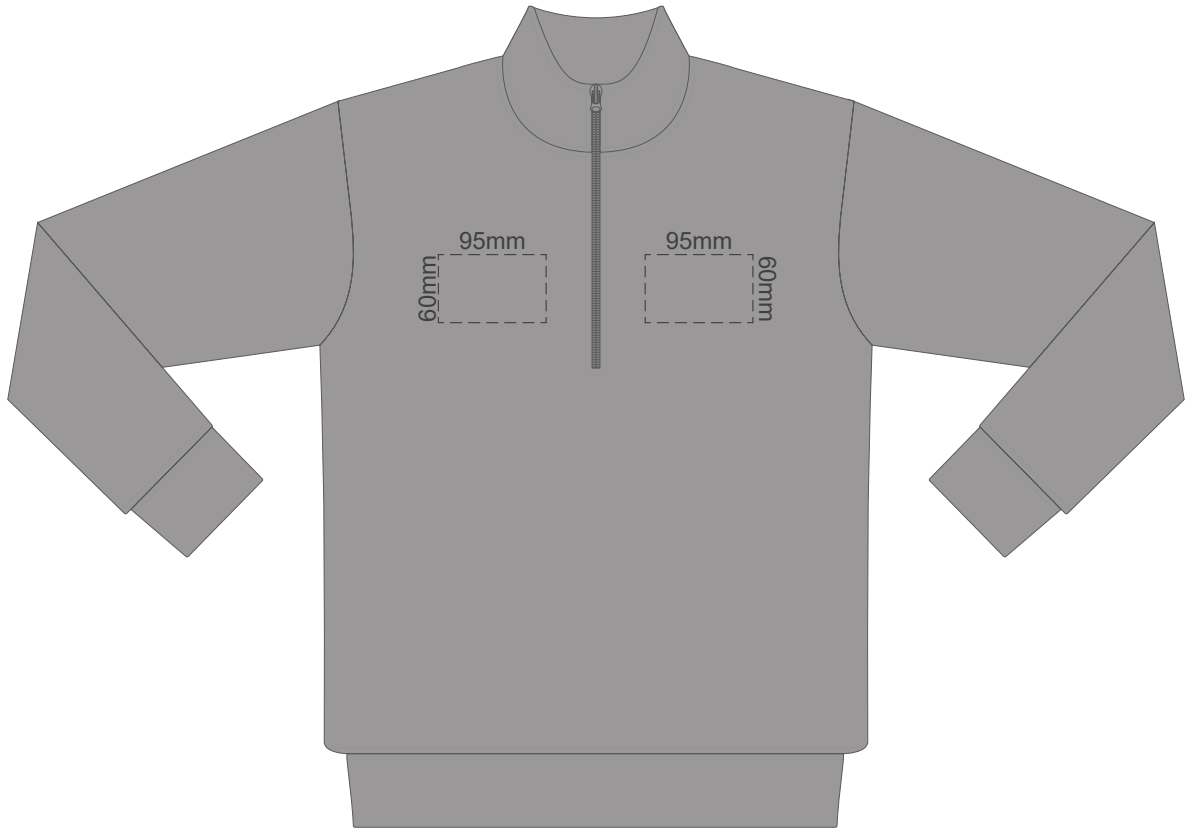

15% of Actual Size
Screen Print

FRONT XS

BACK XS

15% of Actual Size
Screen Print

FRONT SMALL

BACK SMALL

15% of Actual Size
Screen Print

FRONT MEDIUM

15% of Actual Size
Colourflex Transfer

FRONT XS

Print area 280x200mm can be rotated to best suit.

BACK XS

15% of Actual Size
Colourflex Transfer

FRONT SMALL

Print area 280x200mm can be rotated to best suit.
BACK SMALL

15% of Actual Size
Colourflex Transfer

FRONT MEDIUM

Print area 280x200mm can be rotated to best suit.

BACK MEDIUM

15% of Actual Size
Colourflex Transfer

FRONT LARGE

Print area 280x200mm can be rotated to best suit.

BACK LARGE

15% of Actual Size
Colourflex Transfer

FRONT XL

Print area 280x200mm can be rotated to best suit.

BACK XL

15% of Actual Size
Colourflex Transfer

FRONT 2XL

Print area 280x200mm can be rotated to best suit.