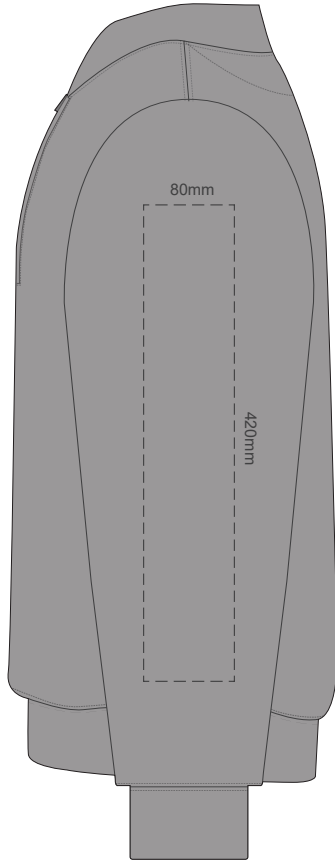

BACK LARGE

15% of Actual Size
Colourflex Transfer

FRONT XL

Print area 280x200mm can be rotated to best suit.

BACK XL

15% of Actual Size
Colourflex Transfer

FRONT 2XL

Print area 280x200mm can be rotated to best suit.

BACK 2XL

15% of Actual Size
Colourflex Transfer

FRONT 3XL

Print area 280x200mm can be rotated to best suit.

BACK 3XL

15% of Actual Size
Colourflex Transfer

FRONT 4XL

Print area 280x200mm can be rotated to best suit.

BACK 4XL

15% of Actual Size
Colourflex Transfer

SIDE 1 XS

SIDE 2 XS

15% of Actual Size
Colourflex Transfer

SIDE 1 SMALL

SIDE 2 SMALL

15% of Actual Size
Colourflex Transfer

SIDE 1 MEDIUM

SIDE 2 MEDIUM

15% of Actual Size
Colourflex Transfer

SIDE 1 LARGE

SIDE 2 LARGE

15% of Actual Size
Colourflex Transfer

SIDE 1 XL

SIDE 2 XL