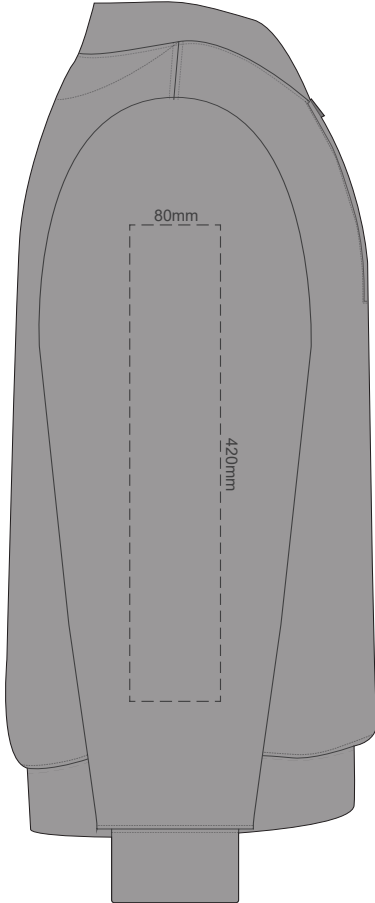

BACK 2XL

15% of Actual Size
Colourflex Transfer

FRONT 3XL

Print area 280x200mm can be rotated to best suit.

BACK 3XL

15% of Actual Size
Colourflex Transfer

FRONT 4XL

Print area 280x200mm can be rotated to best suit.

BACK 4XL

15% of Actual Size
Colourflex Transfer

SIDE 1 XS

SIDE 2 XS

15% of Actual Size
Colourflex Transfer

SIDE 1 SMALL

SIDE 2 SMALL

15% of Actual Size
Colourflex Transfer

SIDE 1 MEDIUM

SIDE 2 MEDIUM

15% of Actual Size
Colourflex Transfer

SIDE 1 LARGE

SIDE 2 LARGE

15% of Actual Size
Colourflex Transfer

SIDE 1 XL

SIDE 2 XL

15% of Actual Size
Colourflex Transfer

SIDE 1 2XL

SIDE 2 2XL

15% of Actual Size
Colourflex Transfer

SIDE 1 3XL

SIDE 2 3XL

15% of Actual Size
Colourflex Transfer

SIDE 1 4XL