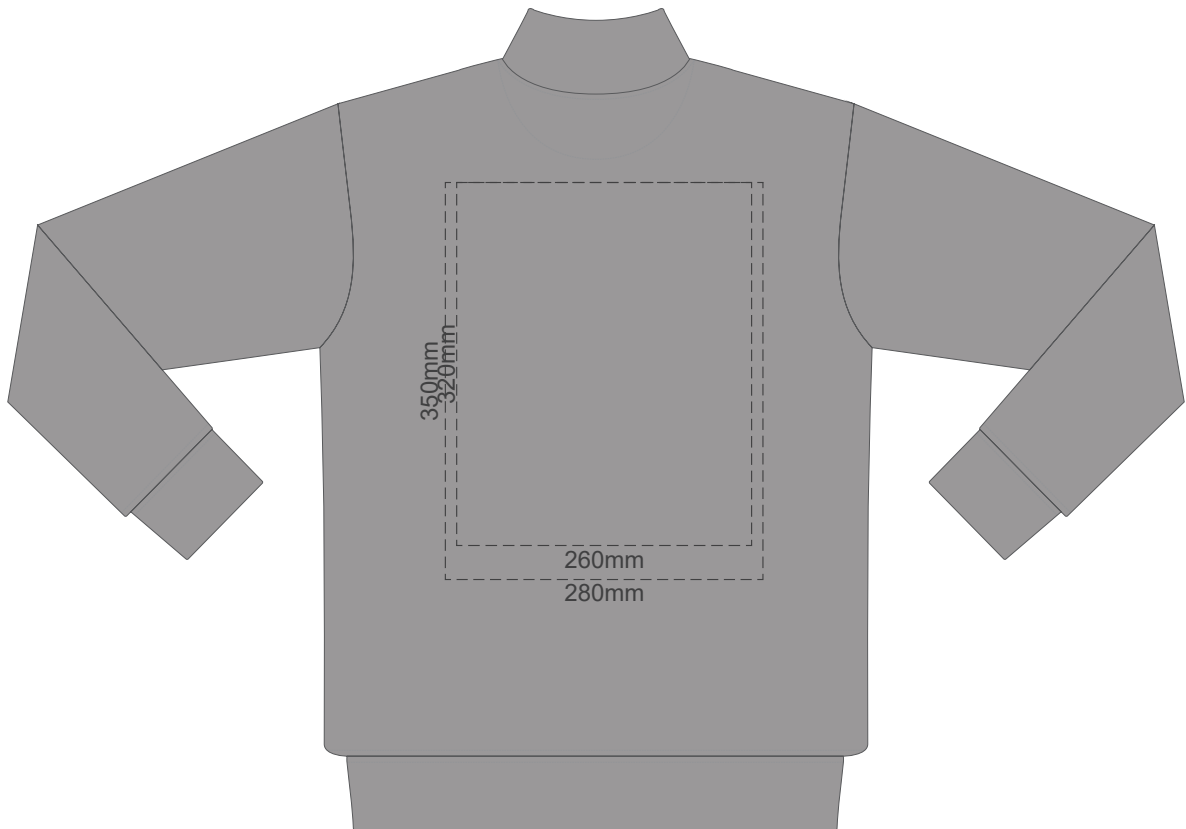

15% of Actual Size
Screen Print

FRONT XS

BACK XS

15% of Actual Size
Screen Print

FRONT SMALL

BACK SMALL

15% of Actual Size
Screen Print

FRONT MEDIUM

BACK MEDIUM

15% of Actual Size
Screen Print

FRONT LARGE

BACK LARGE

15% of Actual Size
Screen Print

FRONT XL

BACK XL

15% of Actual Size
Screen Print

15% of Actual Size
Colourflex Transfer

FRONT XS

Print area 280x200mm can be rotated to best suit.

BACK XS

15% of Actual Size
Colourflex Transfer

FRONT SMALL

Print area 280x200mm can be rotated to best suit.
BACK SMALL

BACK LARGE

15% of Actual Size
Colourflex Transfer

FRONT XL

Print area 280x200mm can be rotated to best suit.

BACK XL

15% of Actual Size
Colourflex Transfer

FRONT 2XL

Print area 280x200mm can be rotated to best suit.