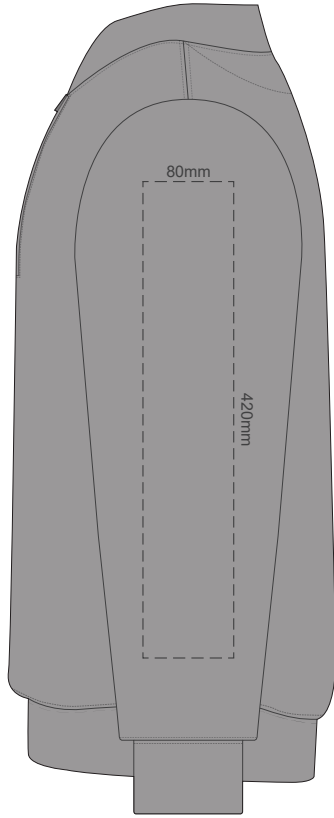

15% of Actual Size
Colourflex Transfer

FRONT XS

Print area 280x200mm can be rotated to best suit.

BACK XS

15% of Actual Size
Colourflex Transfer

FRONT SMALL

Print area 280x200mm can be rotated to best suit.
BACK SMALL

BACK LARGE

15% of Actual Size
Colourflex Transfer

FRONT XL

Print area 280x200mm can be rotated to best suit.

BACK XL

15% of Actual Size
Colourflex Transfer

FRONT 2XL

Print area 280x200mm can be rotated to best suit.

BACK 2XL

15% of Actual Size
Colourflex Transfer

FRONT 3XL

Print area 280x200mm can be rotated to best suit.

BACK 3XL

15% of Actual Size
Colourflex Transfer

FRONT 4XL

Print area 280x200mm can be rotated to best suit.

BACK 4XL

15% of Actual Size
Colourflex Transfer

SIDE 1 XS

SIDE 2 XS

15% of Actual Size
Colourflex Transfer

SIDE 1 SMALL

SIDE 2 SMALL

15% of Actual Size
Colourflex Transfer