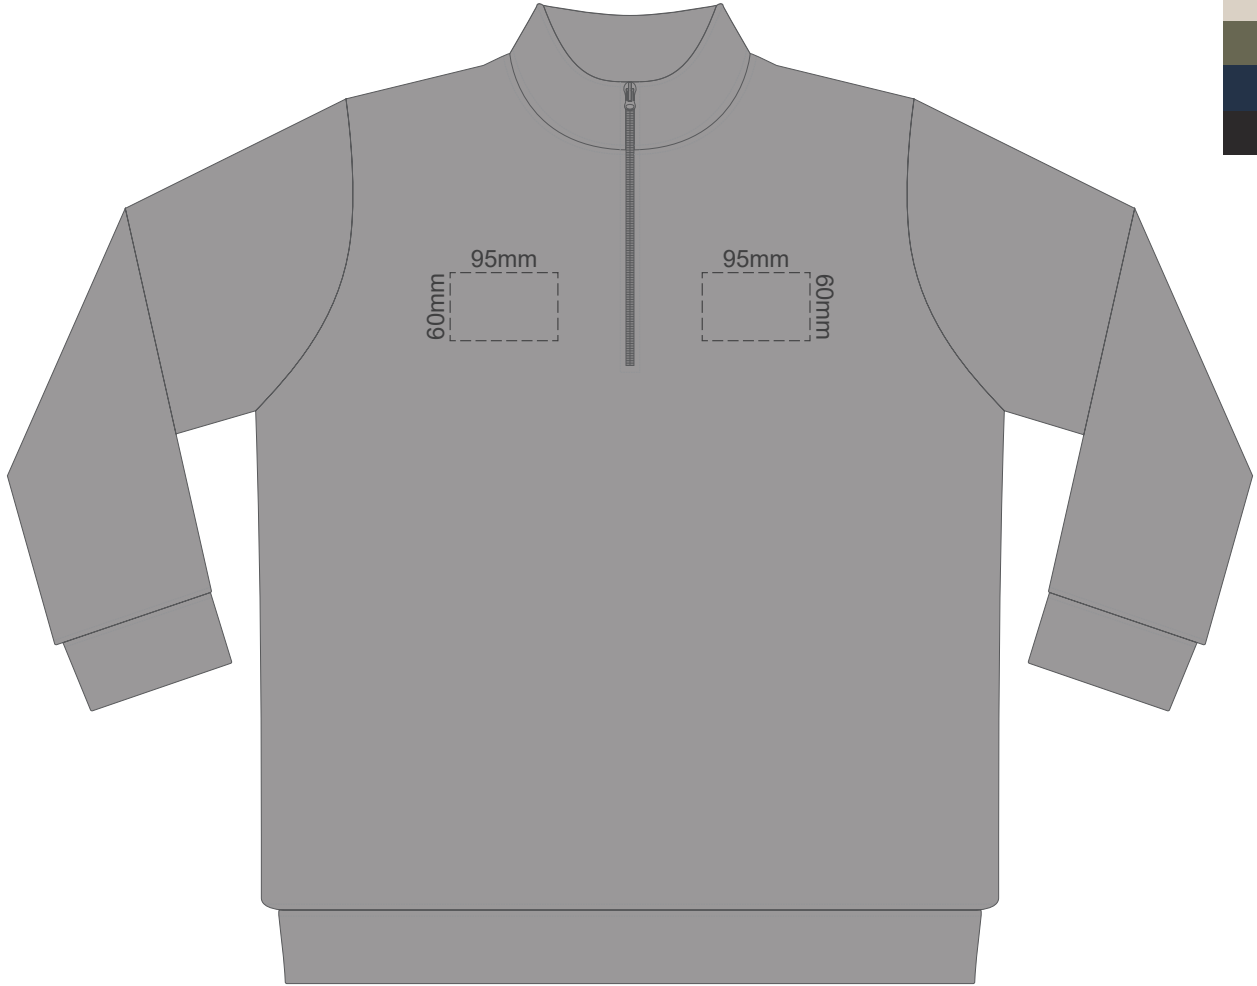

BACK MEDIUM

15% of Actual Size
Screen Print

FRONT LARGE

BACK LARGE

15% of Actual Size
Screen Print

FRONT XL

BACK XL

15% of Actual Size
Screen Print

FRONT 2XL

BACK 2XL

15% of Actual Size
Screen Print

FRONT 3XL

BACK 3XL

15% of Actual Size
Screen Print

FRONT 4XL

BACK 4XL

15% of Actual Size
Colourflex Transfer

FRONT XS

Print area 280x200mm can be rotated to best suit.

BACK XS

15% of Actual Size
Colourflex Transfer

FRONT SMALL

Print area 280x200mm can be rotated to best suit.
BACK SMALL

BACK LARGE

15% of Actual Size
Colourflex Transfer

FRONT XL

Print area 280x200mm can be rotated to best suit.

BACK XL

15% of Actual Size
Colourflex Transfer

FRONT 2XL

Print area 280x200mm can be rotated to best suit.