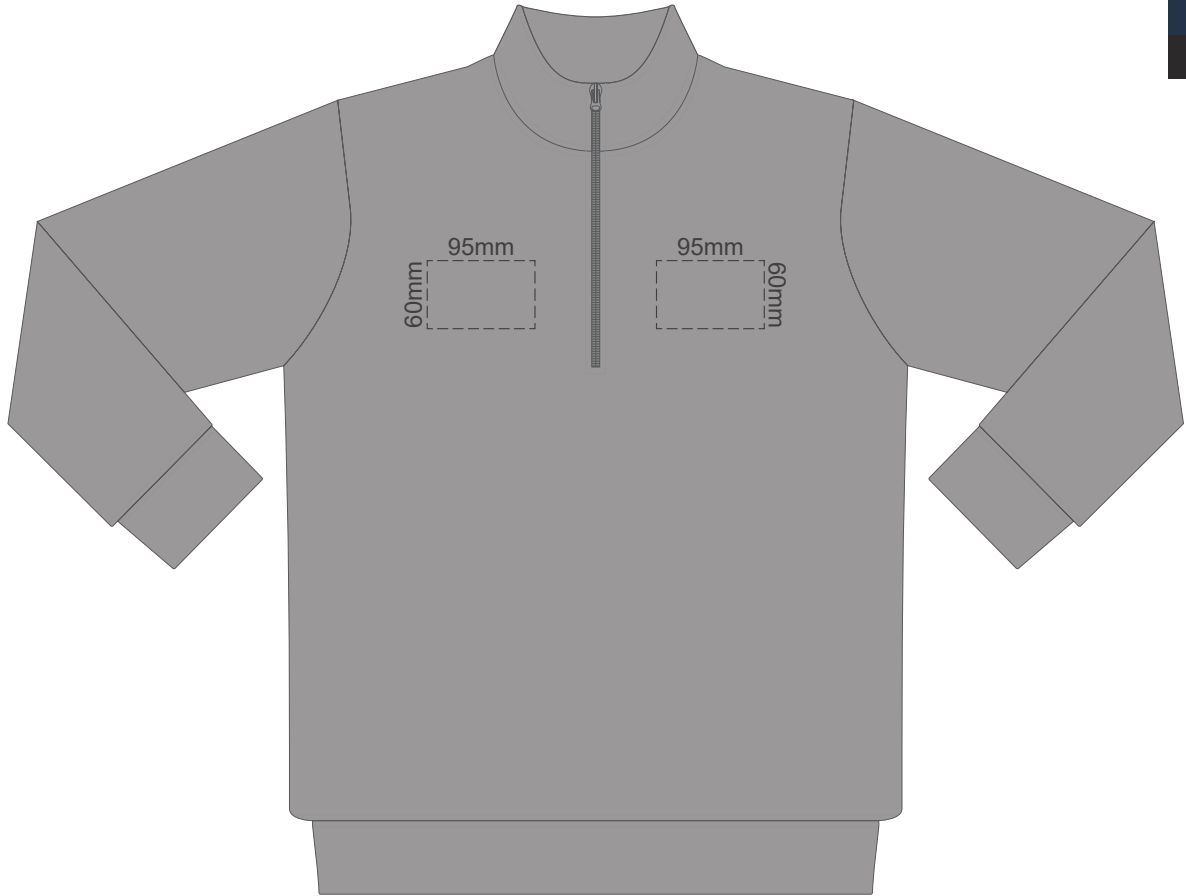

FRONT 2XL

BACK 2XL

15% of Actual Size
Screen Print

FRONT 3XL

BACK 3XL

15% of Actual Size
Screen Print

FRONT 4XL

BACK 4XL

15% of Actual Size
Colourflex Transfer

FRONT XS

Print area 280x200mm can be rotated to best suit.

BACK XS

15% of Actual Size
Colourflex Transfer

FRONT SMALL

Print area 280x200mm can be rotated to best suit.
BACK SMALL

15% of Actual Size
Colourflex Transfer

FRONT MEDIUM

Print area 280x200mm can be rotated to best suit.

BACK MEDIUM

15% of Actual Size
Colourflex Transfer

FRONT LARGE

Print area 280x200mm can be rotated to best suit.

BACK LARGE

15% of Actual Size
Colourflex Transfer

FRONT XL

Print area 280x200mm can be rotated to best suit.

BACK XL

15% of Actual Size
Colourflex Transfer

FRONT 2XL

Print area 280x200mm can be rotated to best suit.