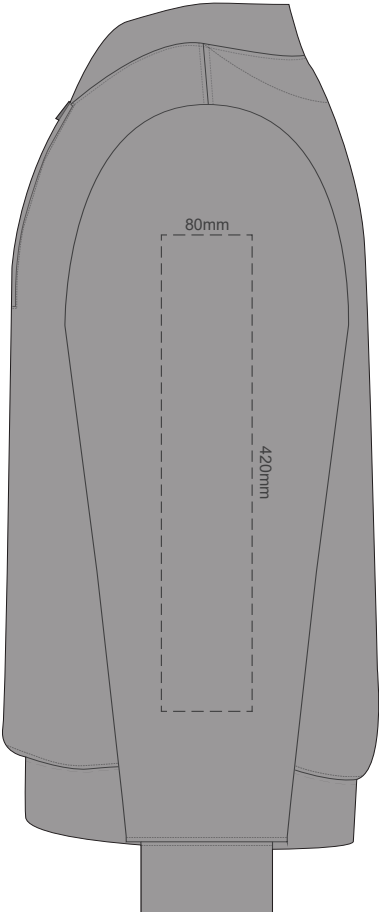

BACK 2XL

15% of Actual Size
Colourflex Transfer

FRONT 3XL

Print area 280x200mm can be rotated to best suit.

BACK 3XL

15% of Actual Size
Colourflex Transfer

FRONT 4XL

Print area 280x200mm can be rotated to best suit.

BACK 4XL

15% of Actual Size
Colourflex Transfer

SIDE 1 XS

SIDE 2 XS

15% of Actual Size
Colourflex Transfer

SIDE 1 SMALL

SIDE 2 SMALL

15% of Actual Size
Colourflex Transfer

SIDE 1 MEDIUM

SIDE 2 MEDIUM

15% of Actual Size
Colourflex Transfer

SIDE 1 LARGE

SIDE 2 LARGE

15% of Actual Size
Colourflex Transfer

SIDE 1 XL

SIDE 2 XL

15% of Actual Size
Colourflex Transfer

SIDE 1 2XL

SIDE 2 2XL

15% of Actual Size
Colourflex Transfer

SIDE 1 3XL

SIDE 2 3XL

15% of Actual Size
Colourflex Transfer

SIDE 1 4XL