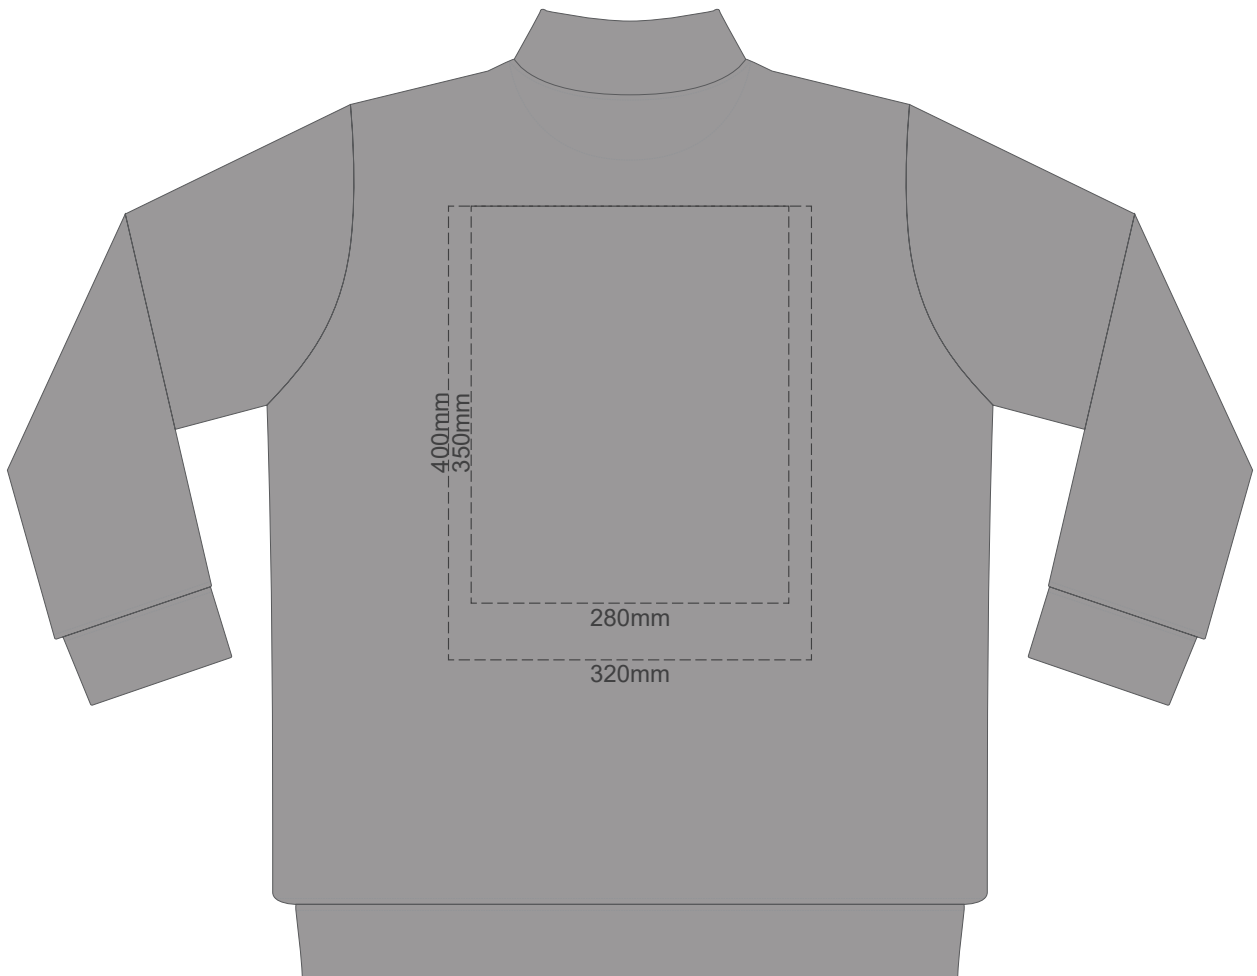

BACK MEDIUM

15% of Actual Size
Screen Print

FRONT LARGE

BACK LARGE

15% of Actual Size
Screen Print

FRONT XL

BACK XL

15% of Actual Size
Screen Print

FRONT 2XL

BACK 2XL

15% of Actual Size
Screen Print

FRONT 3XL

BACK 3XL

15% of Actual Size
Screen Print

FRONT 4XL

BACK 4XL

15% of Actual Size
Colourflex Transfer

FRONT XS

Print area 280x200mm can be rotated to best suit.

BACK XS

15% of Actual Size
Colourflex Transfer

FRONT SMALL

Print area 280x200mm can be rotated to best suit.
BACK SMALL

BACK LARGE

15% of Actual Size
Colourflex Transfer

FRONT XL

Print area 280x200mm can be rotated to best suit.

BACK XL

15% of Actual Size
Colourflex Transfer

FRONT 2XL

Print area 280x200mm can be rotated to best suit.