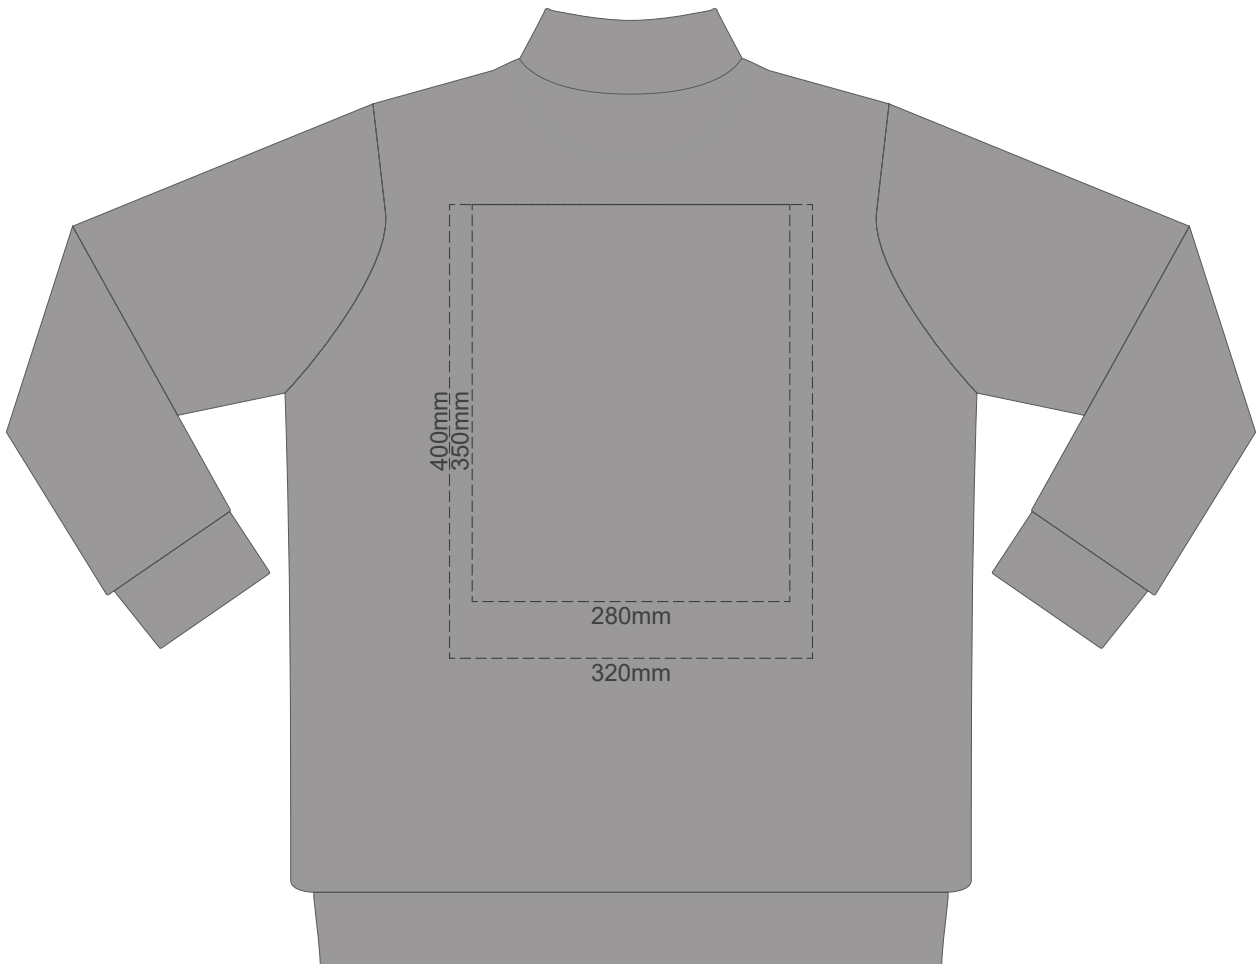

BACK MEDIUM

15% of Actual Size
Screen Print

FRONT LARGE

BACK LARGE

15% of Actual Size
Screen Print

FRONT XL

BACK XL

15% of Actual Size
Screen Print

FRONT 2XL

BACK 2XL

15% of Actual Size
Screen Print

FRONT 3XL

BACK 3XL

15% of Actual Size
Screen Print

FRONT 4XL

BACK 4XL

15% of Actual Size
Colourflex Transfer

FRONT XS

Print area 280x200mm can be rotated to best suit.

BACK XS

15% of Actual Size
Colourflex Transfer

FRONT SMALL

Print area 280x200mm can be rotated to best suit.
BACK SMALL

BACK LARGE

15% of Actual Size
Colourflex Transfer

FRONT XL

Print area 280x200mm can be rotated to best suit.

BACK XL

15% of Actual Size
Colourflex Transfer

FRONT 2XL

Print area 280x200mm can be rotated to best suit.