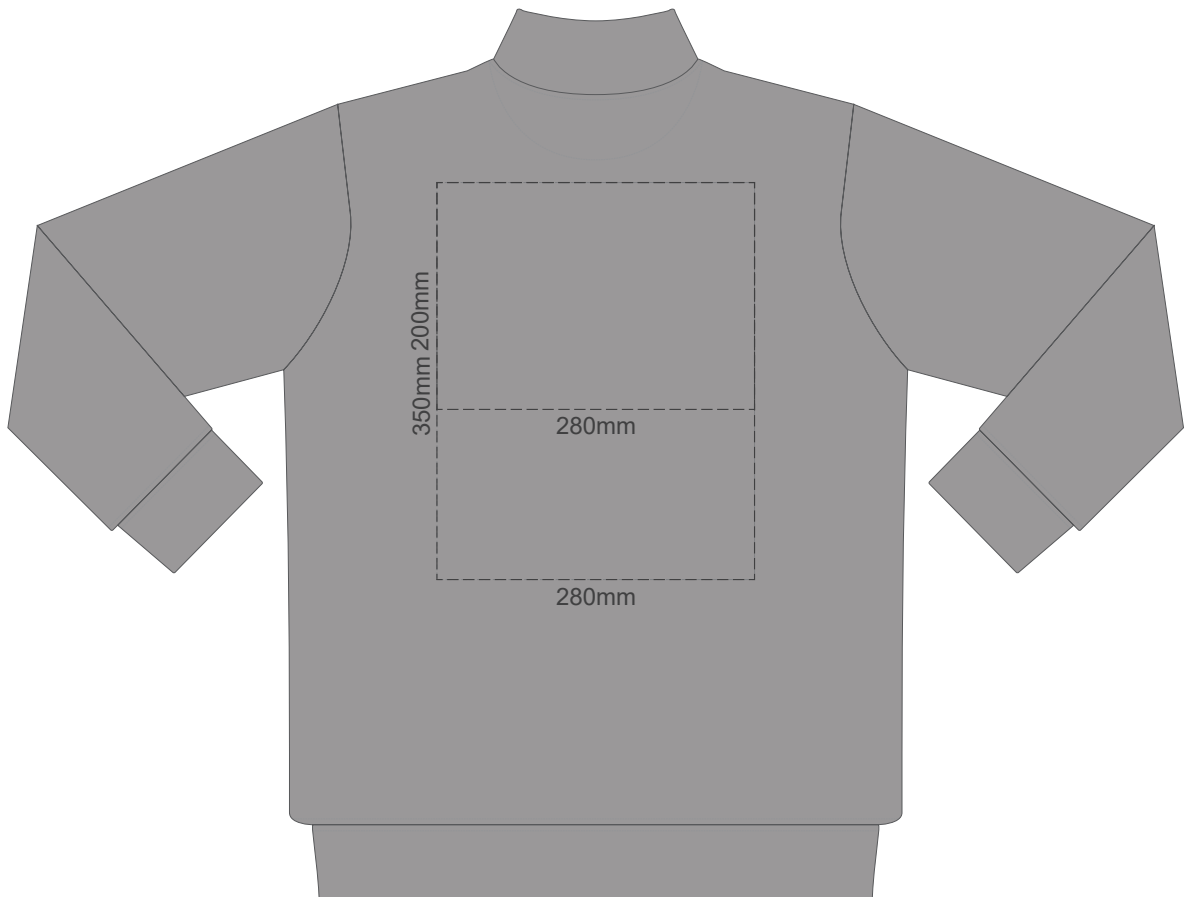

15% of Actual Size
Colourflex Transfer

FRONT XS

Print area 280x200mm can be rotated to best suit.

BACK XS

15% of Actual Size
Colourflex Transfer

FRONT SMALL

Print area 280x200mm can be rotated to best suit.
BACK SMALL

15% of Actual Size
Colourflex Transfer

FRONT MEDIUM

Print area 280x200mm can be rotated to best suit.

BACK MEDIUM

15% of Actual Size
Colourflex Transfer

FRONT LARGE

Print area 280x200mm can be rotated to best suit.

BACK LARGE

15% of Actual Size
Colourflex Transfer

FRONT XL

Print area 280x200mm can be rotated to best suit.

BACK XL

15% of Actual Size
Colourflex Transfer

FRONT 2XL

Print area 280x200mm can be rotated to best suit.

BACK 2XL

15% of Actual Size
Colourflex Transfer

FRONT 3XL

Print area 280x200mm can be rotated to best suit.

BACK 3XL

15% of Actual Size
Colourflex Transfer

FRONT 4XL

Print area 280x200mm can be rotated to best suit.