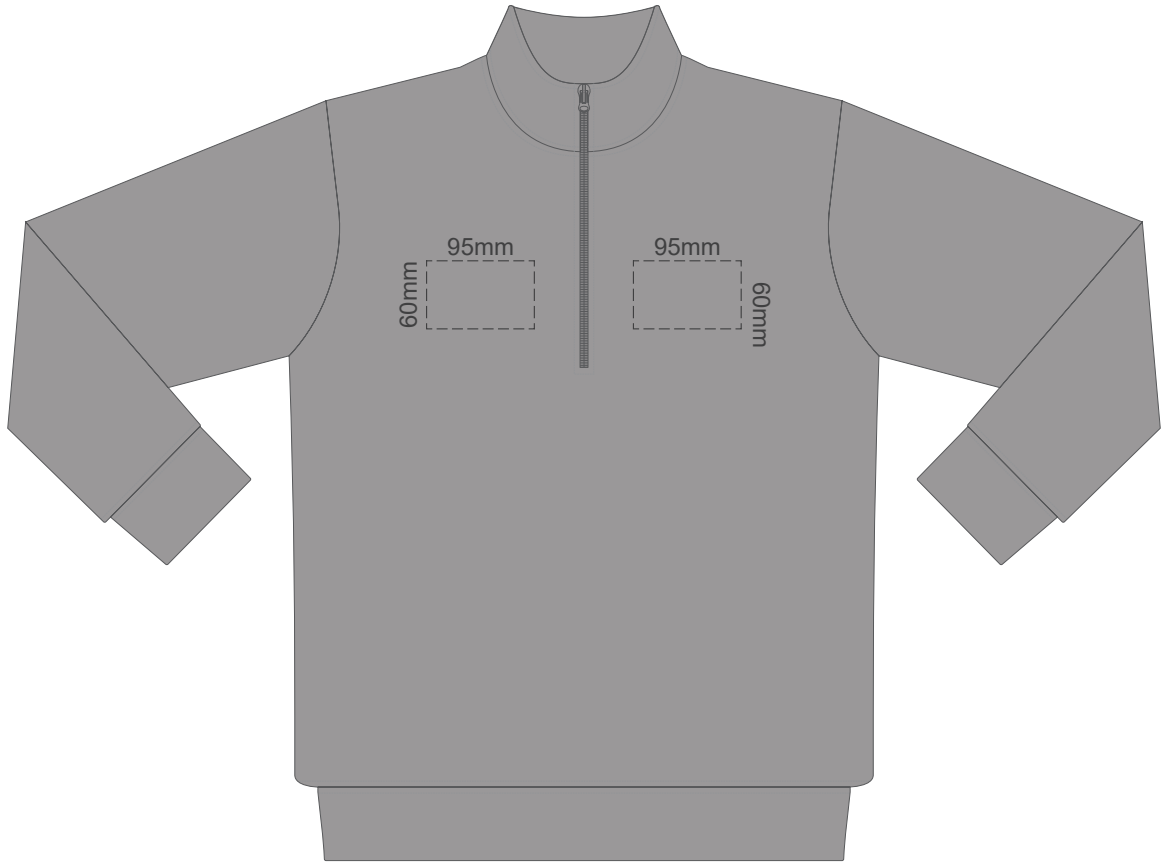

15% of Actual Size
Screen Print

FRONT XS

BACK XS

15% of Actual Size
Screen Print

FRONT SMALL

BACK SMALL

15% of Actual Size
Screen Print

FRONT MEDIUM

FRONT 2XL

BACK 2XL

15% of Actual Size
Screen Print

FRONT 3XL

BACK 3XL

15% of Actual Size
Screen Print

FRONT 4XL

BACK 4XL

15% of Actual Size
Colourflex Transfer

FRONT XS

Print area 280x200mm can be rotated to best suit.

BACK XS

15% of Actual Size
Colourflex Transfer

FRONT SMALL

Print area 280x200mm can be rotated to best suit.
BACK SMALL

BACK LARGE

15% of Actual Size
Colourflex Transfer

FRONT XL

Print area 280x200mm can be rotated to best suit.

BACK XL

15% of Actual Size
Colourflex Transfer

FRONT 2XL

Print area 280x200mm can be rotated to best suit.