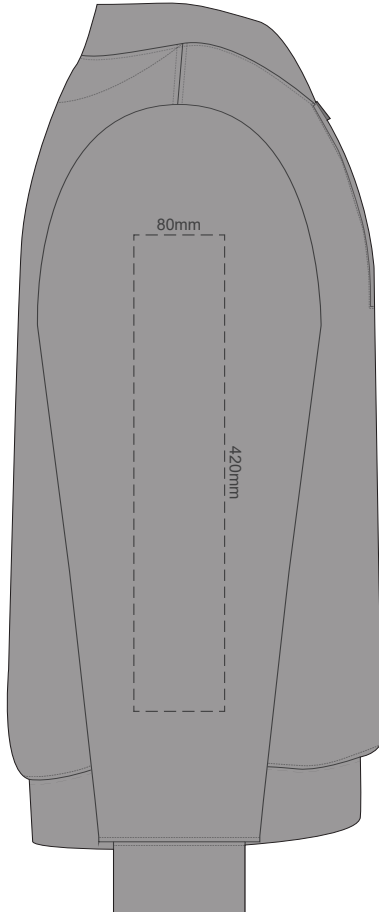

BACK 2XL

15% of Actual Size
Colourflex Transfer

FRONT 3XL

Print area 280x200mm can be rotated to best suit.

BACK 3XL

15% of Actual Size
Colourflex Transfer

FRONT 4XL

Print area 280x200mm can be rotated to best suit.

BACK 4XL

15% of Actual Size
Colourflex Transfer

SIDE 1 XS

SIDE 2 XS

15% of Actual Size
Colourflex Transfer

SIDE 1 SMALL

SIDE 2 SMALL

15% of Actual Size
Colourflex Transfer

SIDE 1 MEDIUM

SIDE 2 MEDIUM

15% of Actual Size
Colourflex Transfer

SIDE 1 LARGE

SIDE 2 LARGE

15% of Actual Size
Colourflex Transfer

SIDE 1 XL

SIDE 2 XL

15% of Actual Size
Colourflex Transfer

SIDE 1 2XL

SIDE 2 2XL

15% of Actual Size
Colourflex Transfer

SIDE 1 3XL

SIDE 2 3XL

15% of Actual Size
Colourflex Transfer

SIDE 1 4XL