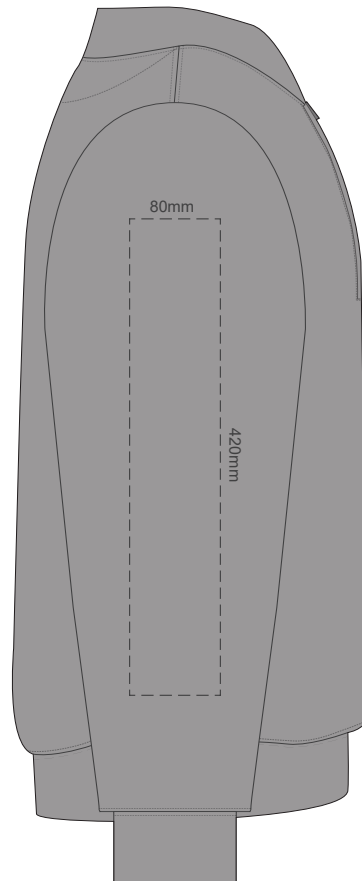

BACK 2XL

15% of Actual Size
Colourflex Transfer

FRONT 3XL

Print area 280x200mm can be rotated to best suit.

BACK 3XL

15% of Actual Size
Colourflex Transfer

FRONT 4XL

Print area 280x200mm can be rotated to best suit.

BACK 4XL

15% of Actual Size
Colourflex Transfer

SIDE 1 XS

SIDE 2 XS

15% of Actual Size
Colourflex Transfer

SIDE 1 SMALL

SIDE 2 SMALL

15% of Actual Size
Colourflex Transfer

SIDE 1 MEDIUM

SIDE 2 MEDIUM

15% of Actual Size
Colourflex Transfer

SIDE 1 LARGE

SIDE 2 LARGE

15% of Actual Size
Colourflex Transfer

SIDE 1 XL

SIDE 2 XL

15% of Actual Size
Colourflex Transfer

SIDE 1 2XL

SIDE 2 2XL

15% of Actual Size
Colourflex Transfer

SIDE 1 3XL

SIDE 2 3XL

15% of Actual Size
Colourflex Transfer

SIDE 1 4XL