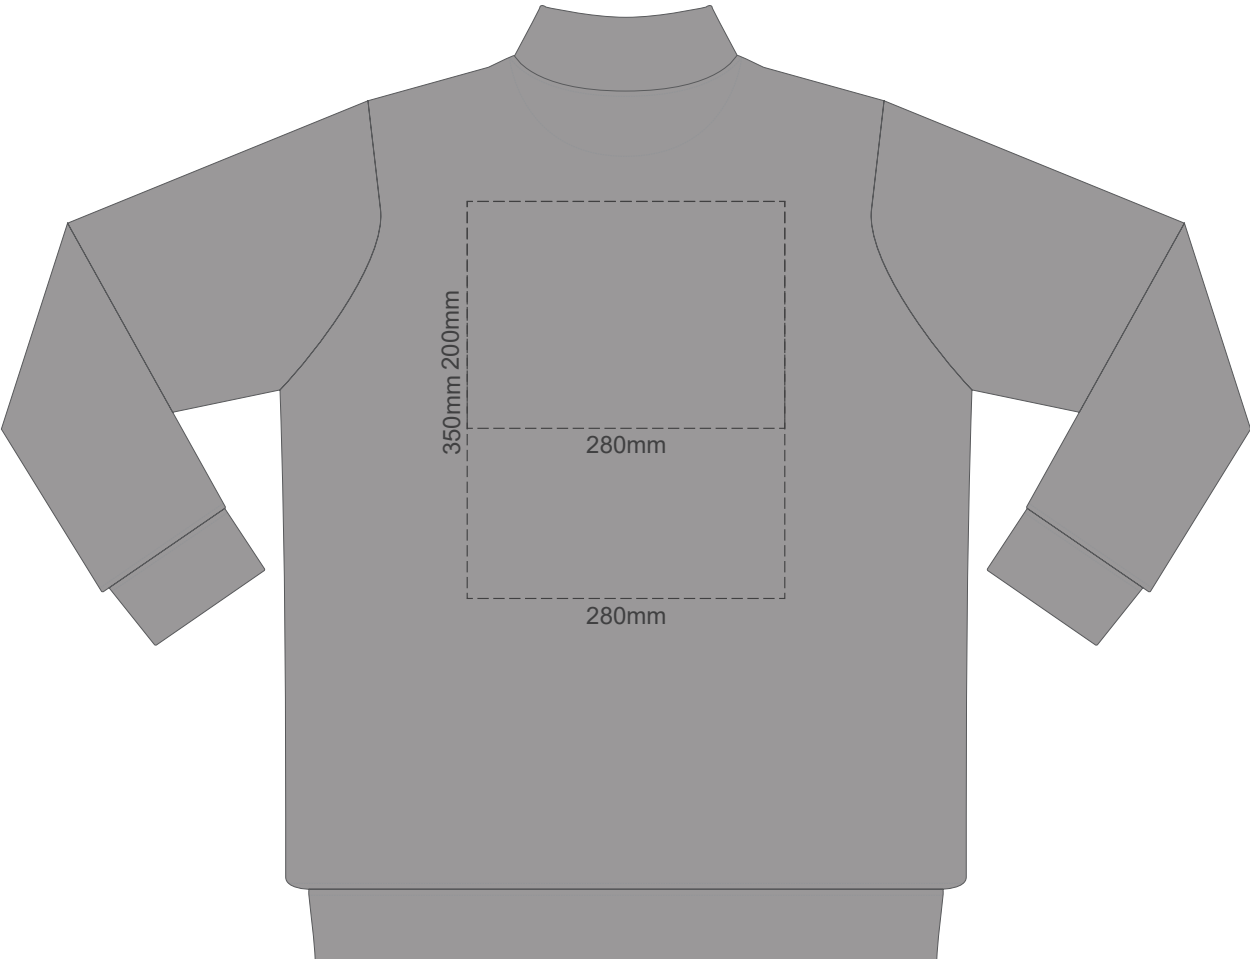

15% of Actual Size
Colourflex Transfer

FRONT XS

Print area 280x200mm can be rotated to best suit.

BACK XS

15% of Actual Size
Colourflex Transfer

FRONT SMALL

Print area 280x200mm can be rotated to best suit.
BACK SMALL

15% of Actual Size
Colourflex Transfer

FRONT MEDIUM

Print area 280x200mm can be rotated to best suit.

BACK MEDIUM

15% of Actual Size
Colourflex Transfer

FRONT LARGE

Print area 280x200mm can be rotated to best suit.

BACK LARGE

15% of Actual Size
Colourflex Transfer

FRONT XL

Print area 280x200mm can be rotated to best suit.

BACK XL

15% of Actual Size
Colourflex Transfer

FRONT 2XL

Print area 280x200mm can be rotated to best suit.

BACK 2XL

15% of Actual Size
Colourflex Transfer

FRONT 3XL

Print area 280x200mm can be rotated to best suit.

BACK 3XL

15% of Actual Size
Colourflex Transfer

FRONT 4XL

Print area 280x200mm can be rotated to best suit.