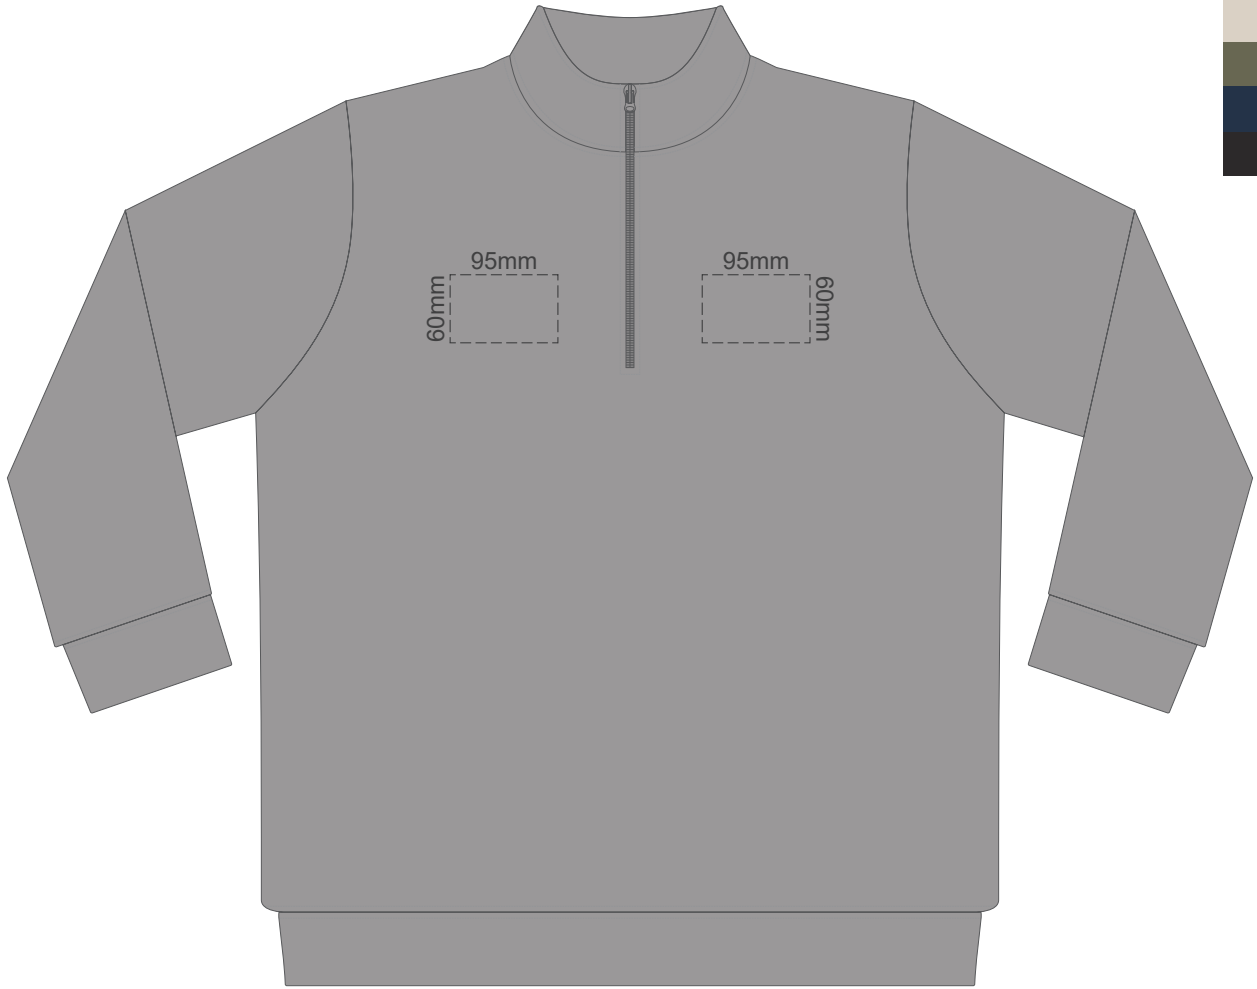

15% of Actual Size
Colourflex Transfer

FRONT XS

Print area 280x200mm can be rotated to best suit.

BACK XS

15% of Actual Size
Colourflex Transfer

FRONT SMALL

Print area 280x200mm can be rotated to best suit.
BACK SMALL

BACK LARGE

15% of Actual Size
Colourflex Transfer

FRONT XL

Print area 280x200mm can be rotated to best suit.

BACK XL

15% of Actual Size
Colourflex Transfer

FRONT 2XL

Print area 280x200mm can be rotated to best suit.

BACK 2XL

15% of Actual Size
Colourflex Transfer

FRONT 3XL

Print area 280x200mm can be rotated to best suit.

BACK 3XL

15% of Actual Size
Colourflex Transfer

FRONT 4XL

Print area 280x200mm can be rotated to best suit.