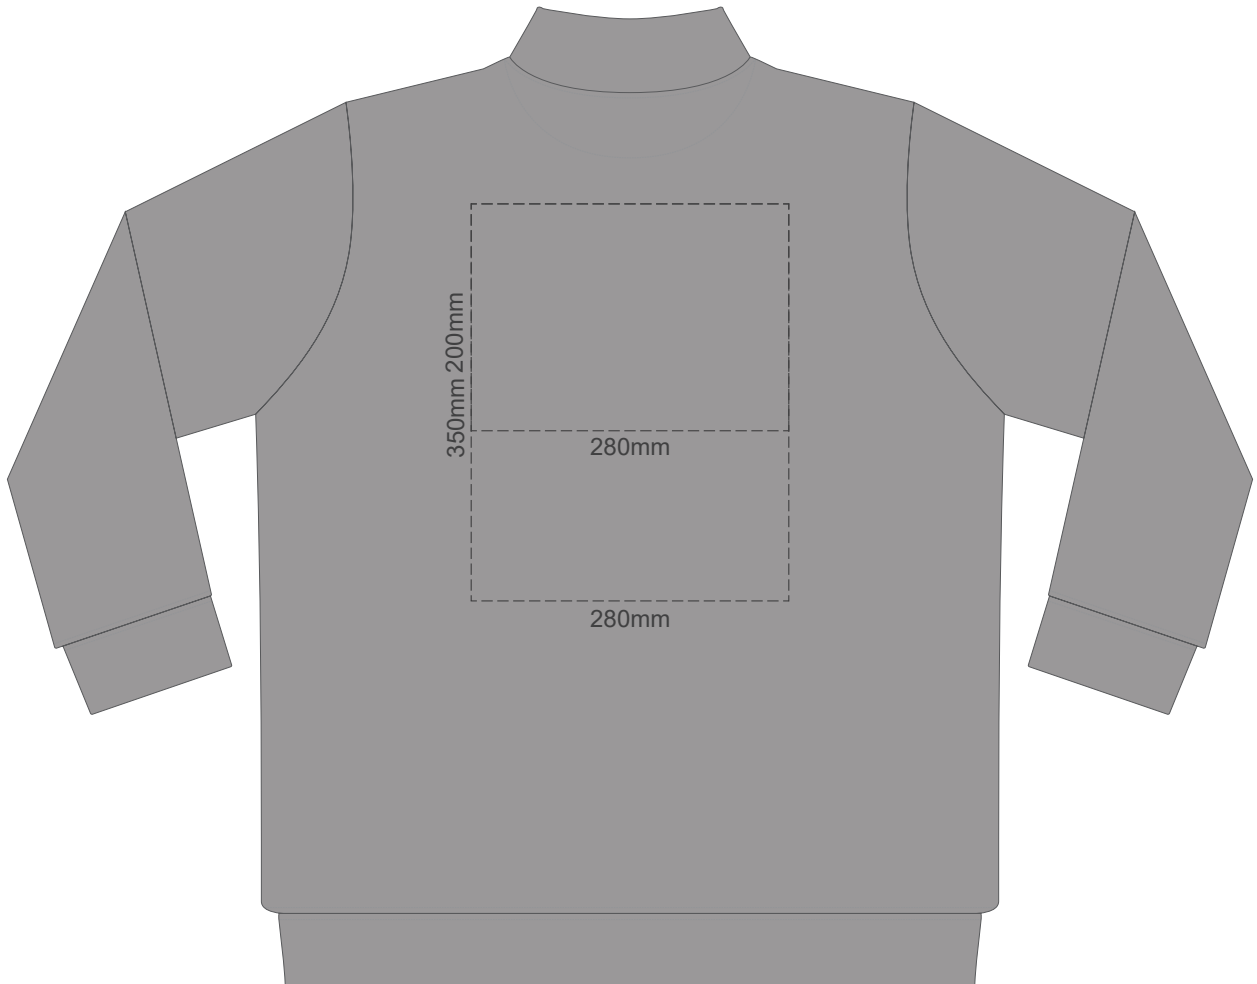

15% of Actual Size
Colourflex Transfer

FRONT XS

Print area 280x200mm can be rotated to best suit.

BACK XS

15% of Actual Size
Colourflex Transfer

FRONT SMALL

Print area 280x200mm can be rotated to best suit.
BACK SMALL

15% of Actual Size
Colourflex Transfer

FRONT MEDIUM

Print area 280x200mm can be rotated to best suit.

BACK MEDIUM

15% of Actual Size
Colourflex Transfer

FRONT LARGE

Print area 280x200mm can be rotated to best suit.

BACK LARGE

15% of Actual Size
Colourflex Transfer

FRONT XL

Print area 280x200mm can be rotated to best suit.

BACK XL

15% of Actual Size
Colourflex Transfer

FRONT 2XL

Print area 280x200mm can be rotated to best suit.

BACK 2XL

15% of Actual Size
Colourflex Transfer

FRONT 3XL

Print area 280x200mm can be rotated to best suit.

BACK 3XL

15% of Actual Size
Colourflex Transfer

FRONT 4XL

Print area 280x200mm can be rotated to best suit.