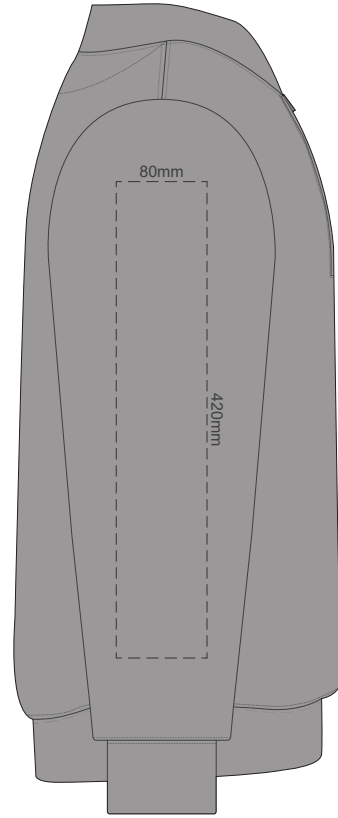

15% of Actual Size
Colourflex Transfer

FRONT XS

Print area 280x200mm can be rotated to best suit.

BACK XS

15% of Actual Size
Colourflex Transfer

FRONT SMALL

Print area 280x200mm can be rotated to best suit.
BACK SMALL

BACK LARGE

15% of Actual Size
Colourflex Transfer

FRONT XL

Print area 280x200mm can be rotated to best suit.

BACK XL

15% of Actual Size
Colourflex Transfer

FRONT 2XL

Print area 280x200mm can be rotated to best suit.

BACK 2XL

15% of Actual Size
Colourflex Transfer

FRONT 3XL

Print area 280x200mm can be rotated to best suit.

BACK 3XL

15% of Actual Size
Colourflex Transfer

FRONT 4XL

Print area 280x200mm can be rotated to best suit.

BACK 4XL

15% of Actual Size
Colourflex Transfer

SIDE 1 XS

SIDE 2 XS

15% of Actual Size
Colourflex Transfer

SIDE 1 SMALL

SIDE 2 SMALL

15% of Actual Size
Colourflex Transfer