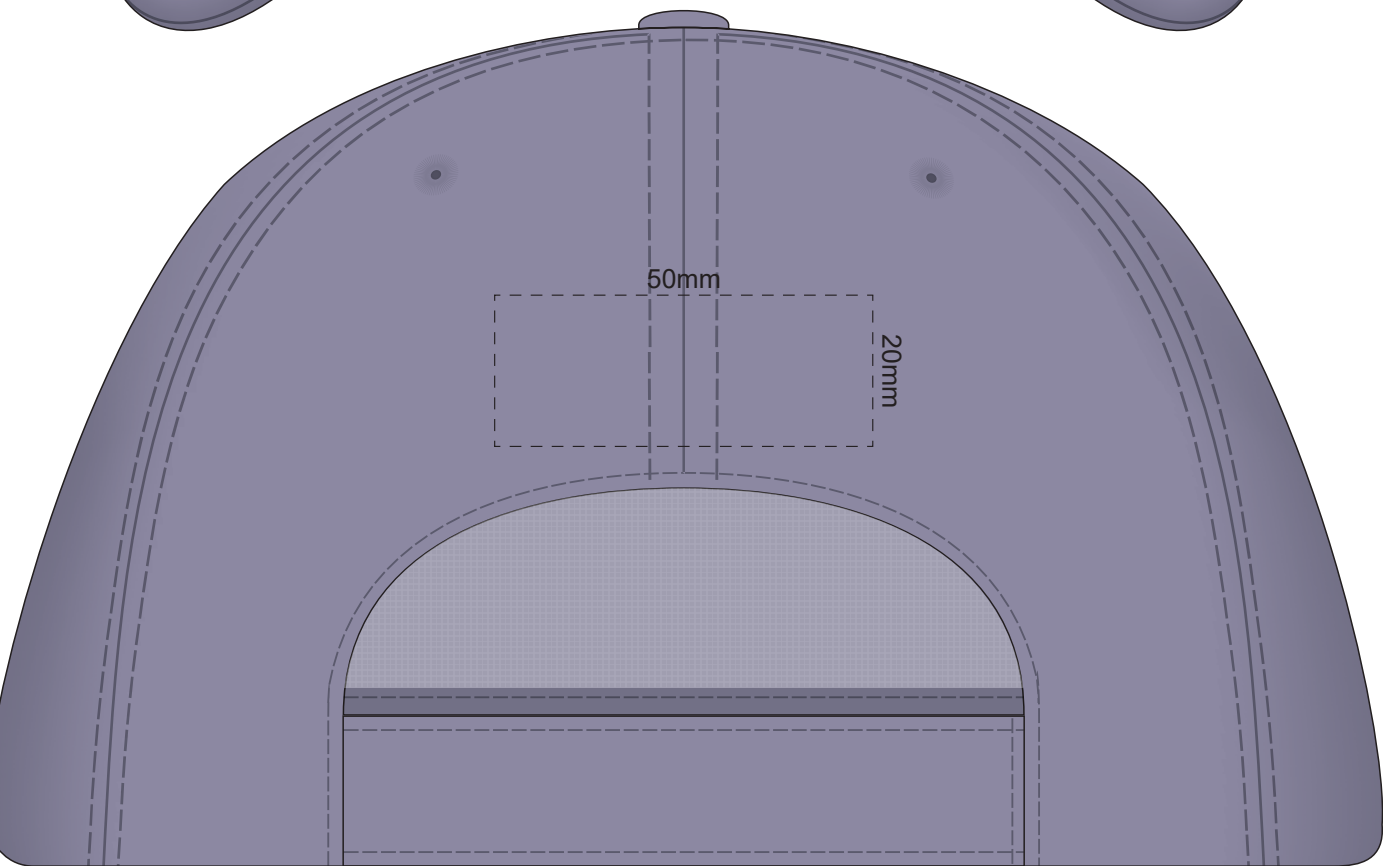

100% of Actual Size
Colourflex Transfer

- Grey
- Ecu
- Yellow
- Mustard
- Orange
- Rust
- Pink
- Fuchsia
- Red
- Burgundy
- Sage
- Light Green
- Mint
- Teal
- Light Blue
- Pastel Blue
- Slate Blue
- Royal Blue
- Navy
- Mauve
- Purple
- Graphite
- Carbon

100% of Actual Size
Embroidery

100% of Actual Size
Embroidery

Grey
Ecru
Yellow
Mustard
Orange
Rust
Pink
Fuchsia
Red
Burgundy
Sage
Light Green
Mint
Teal
Light Blue
Pastel Blue
Slate Blue
Royal Blue
Navy
Mauve
Purple
Graphite
Carbon