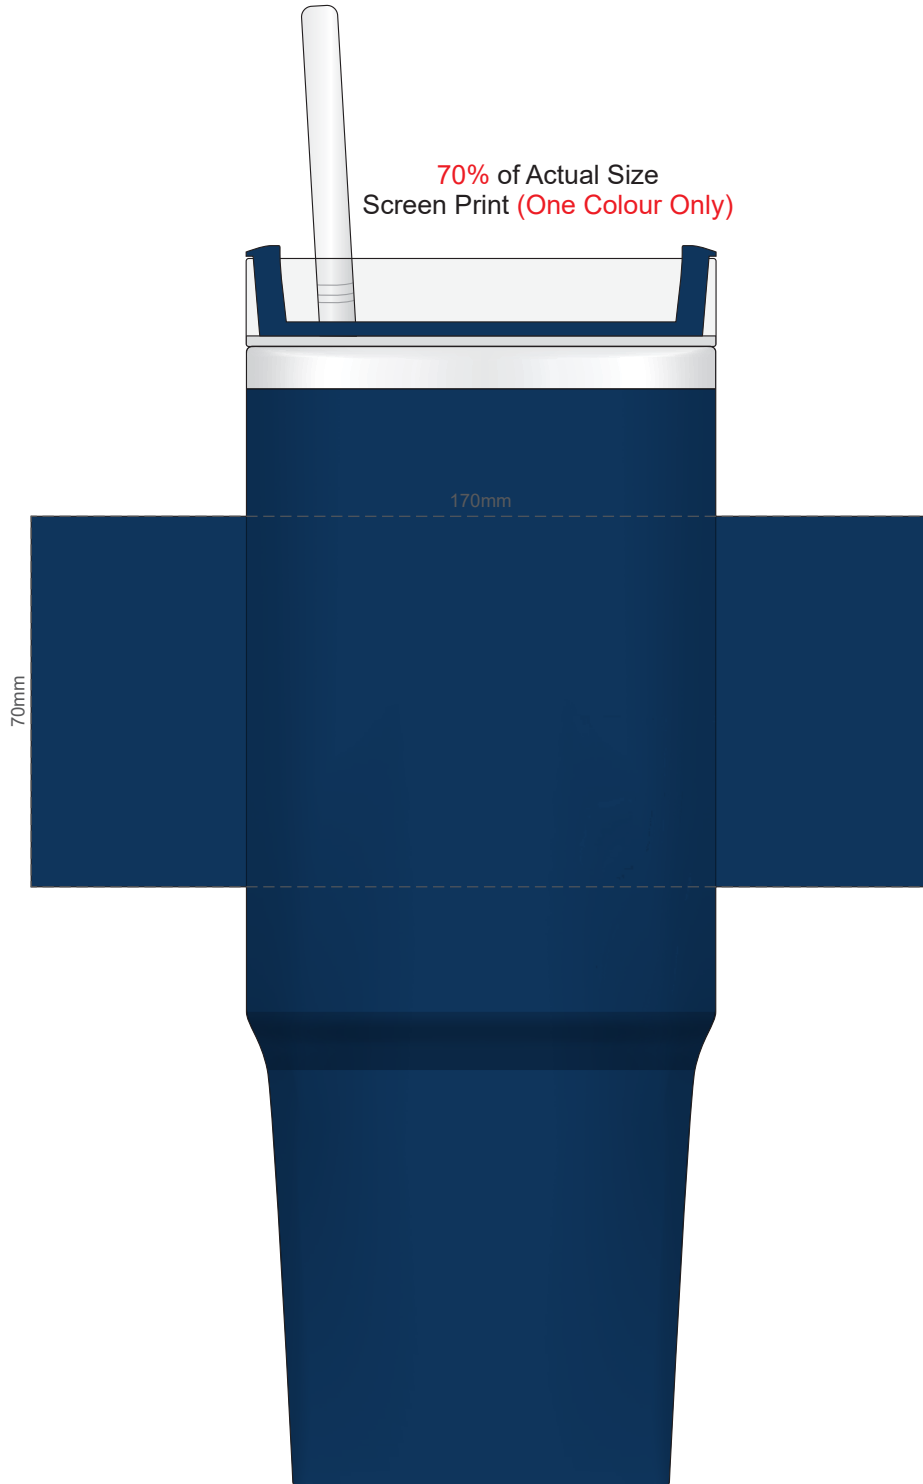

70% of Actual Size  
Pad Print

SIDE 1

SIDE 2

70% of Actual Size  
Pad Print

SIDE 1

SIDE 2

70% of Actual Size  
Screen Print (One Colour Only)

70% of Actual Size  
Screen Print (One Colour Only)

70% of Actual Size  
Laser Engraving

SIDE 1

SIDE 2

70% of Actual Size  
Laser Engraving

SIDE 1

SIDE 2