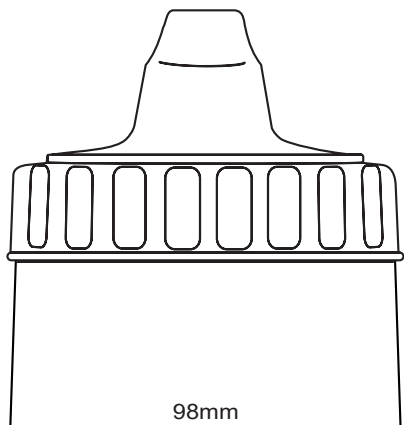

Bottle Colour	Cap Colour
SILVER	Grey
FROSTED CLEAR	Light Grey
	Yellow
	Orange
	Pink
	Red
	Light Green
	Green
	Cyan
	Blue
	Dark Blue
	Purple
	Black

80% of Actual Size
Screen Print

Print in the top print area
is only a **one colour** print.

15mm

15mm

8.5mm Unprintable Area

80mm

17mm Unprintable Area

80mm

8.5mm Unprintable Area