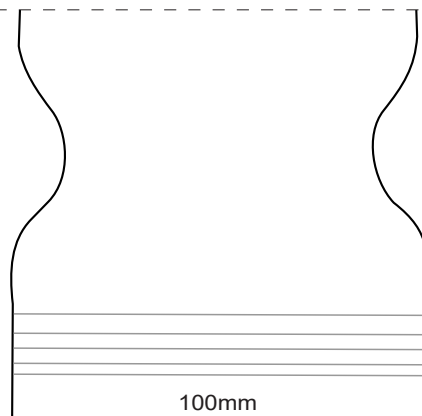

Bottle Colour	Cap Colour
SILVER	Grey
FROSTED CLEAR	Light Grey
	Yellow
	Orange
	Pink
	Red
	Light Green
	Green
	Cyan
	Blue
	Dark Blue
	Purple
	Black

80% of Actual Size
Screen Print

Print in the top print area
is only a **one colour** print.

15mm

15mm

8.5mm Unprintable Area

80mm

17mm Unprintable Area

80mm

8.5mm Unprintable Area