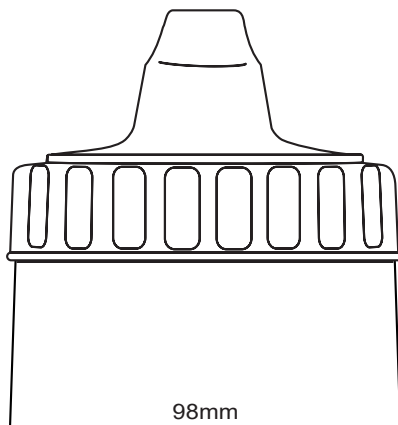

Bottle Colour	Cap Colour
SILVER	Grey
FROSTED CLEAR	Light Grey
	Yellow
	Orange
	Pink
	Red
	Light Green
	Green
	Cyan
	Blue
	Dark Blue
	Purple
	Black

80% of Actual Size
Screen Print

Print in the top print area
is only a **one colour** print.

15mm

15mm

8.5mm Unprintable Area

80mm

17mm Unprintable Area

80mm

8.5mm Unprintable Area