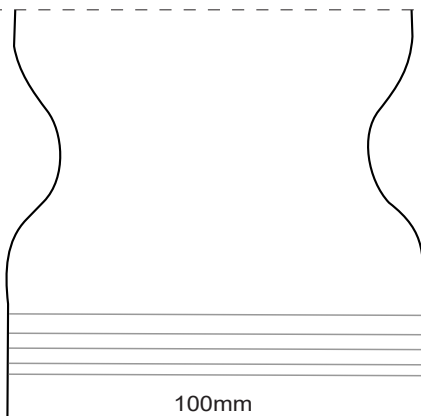

Bottle Colour	Cap Colour
SILVER	Grey
FROSTED CLEAR	Light Grey
	Yellow
	Orange
	Pink
	Red
	Light Green
	Green
	Cyan
	Blue
	Dark Blue
	Purple
	Black

80% of Actual Size
Screen Print

Print in the top print area
is only a **one colour** print.

15mm

15mm

8.5mm Unprintable Area

80mm

17mm Unprintable Area

80mm

8.5mm Unprintable Area