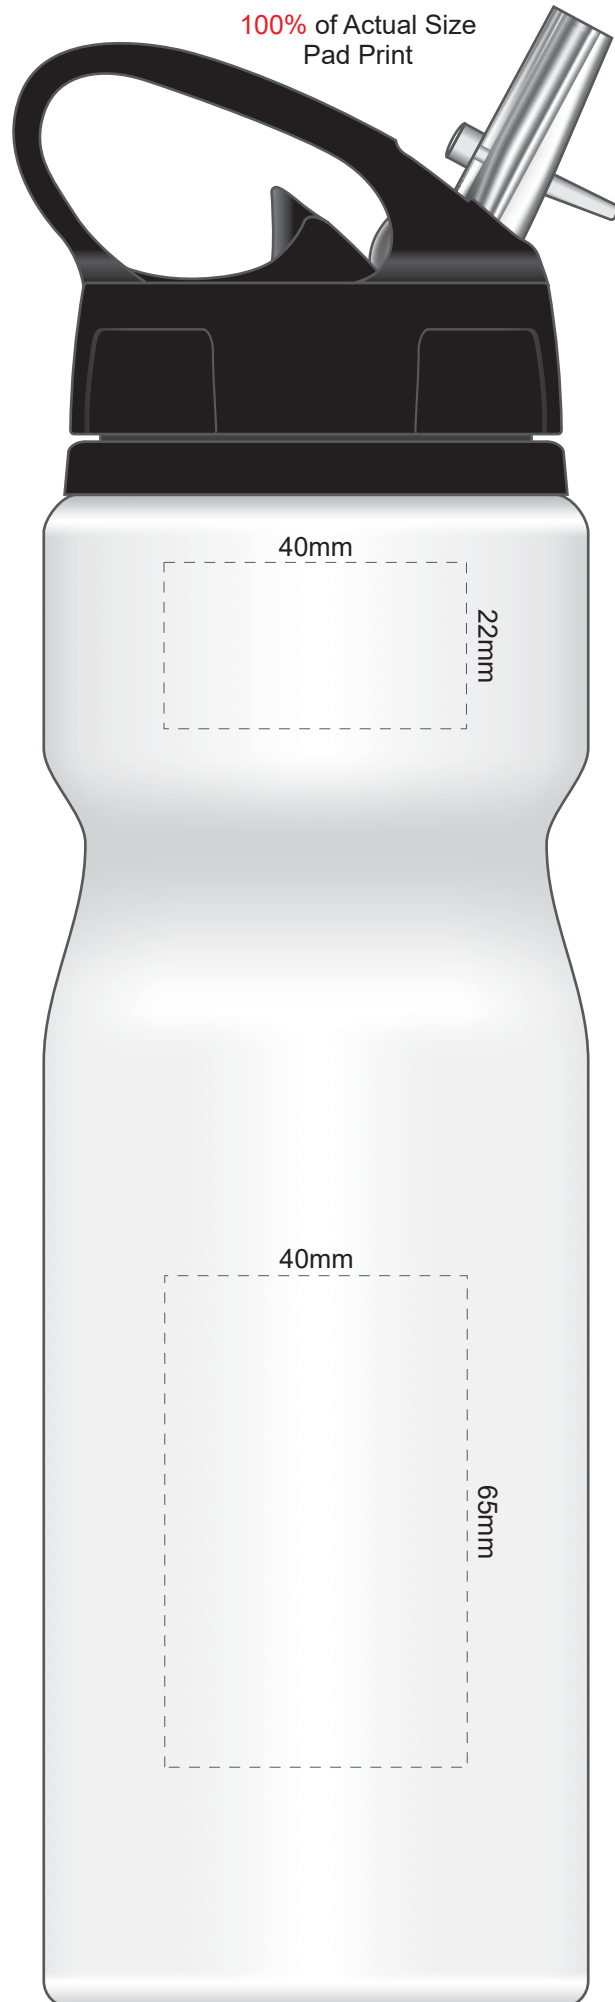

100% of Actual Size  
Pad Print

70% of Actual Size  
Screen Print

Red Line = Exact opposites of the product  
(centre artwork to the red line)

70% of Actual Size  
Rotary Digital  
(Gloss Finish)

Red Line = Exact opposites of the product  
(centre artwork to the red line)