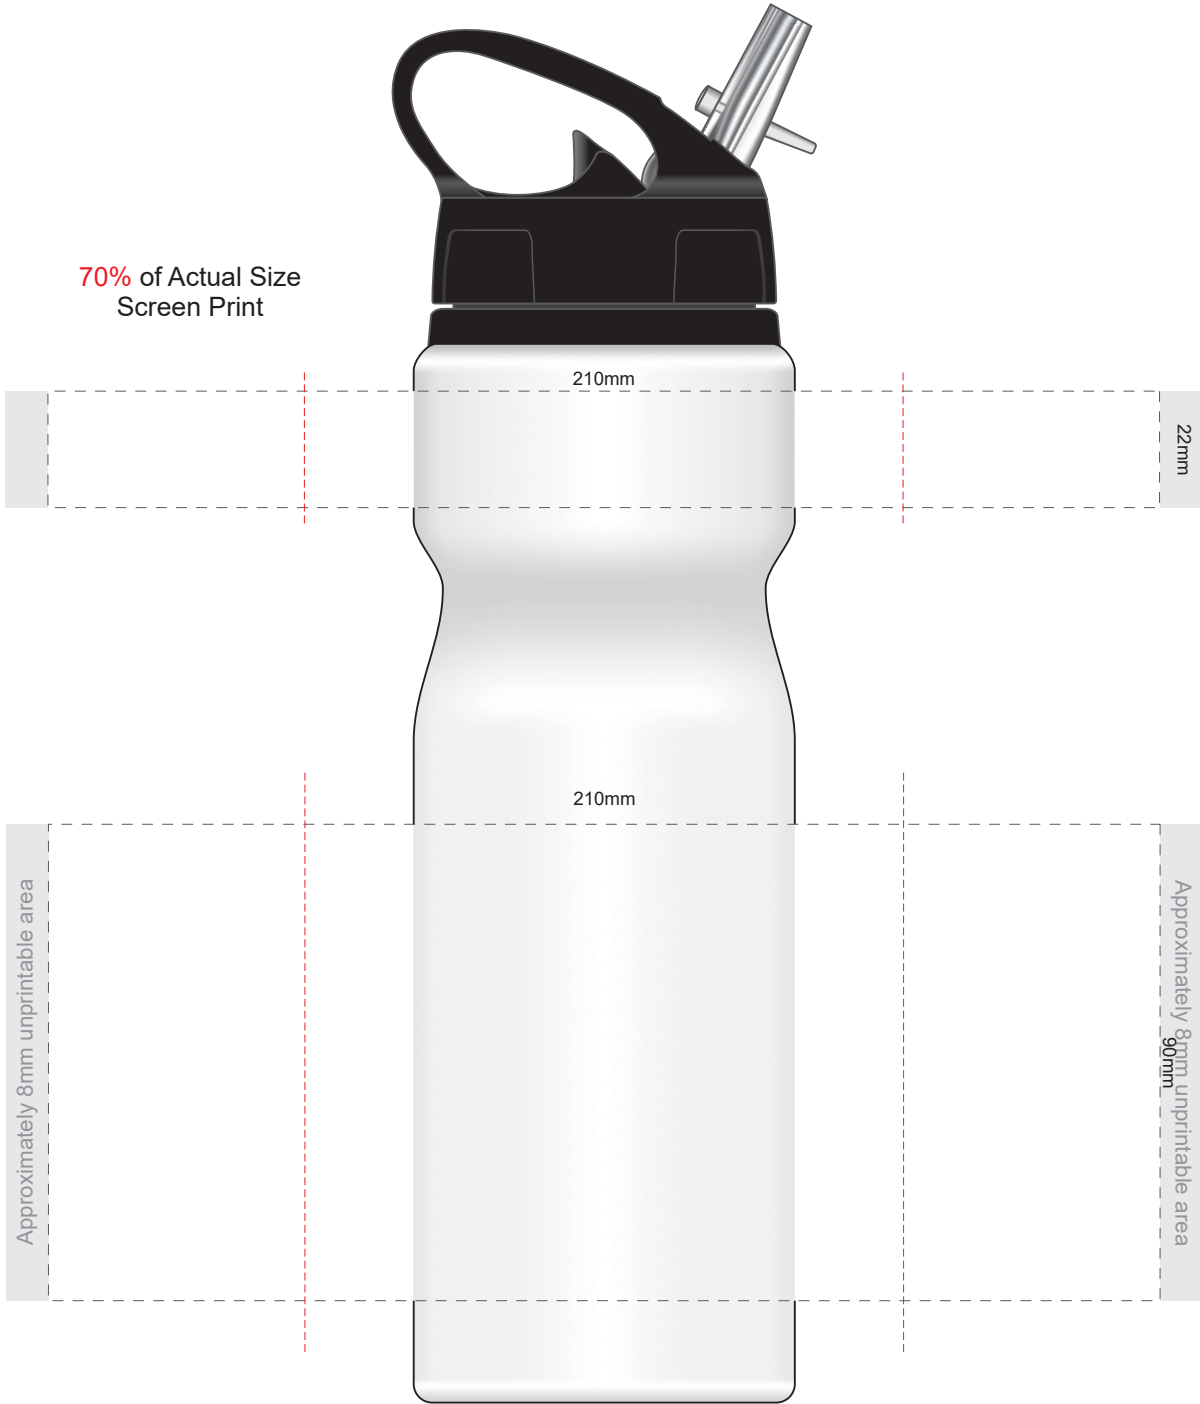

100% of Actual Size  
Pad Print

70% of Actual Size  
Screen Print

Red Line = Exact opposites of the product  
(centre artwork to the red line)

70% of Actual Size  
Rotary Digital  
(Gloss Finish)

Red Line = Exact opposites of the product  
(centre artwork to the red line)