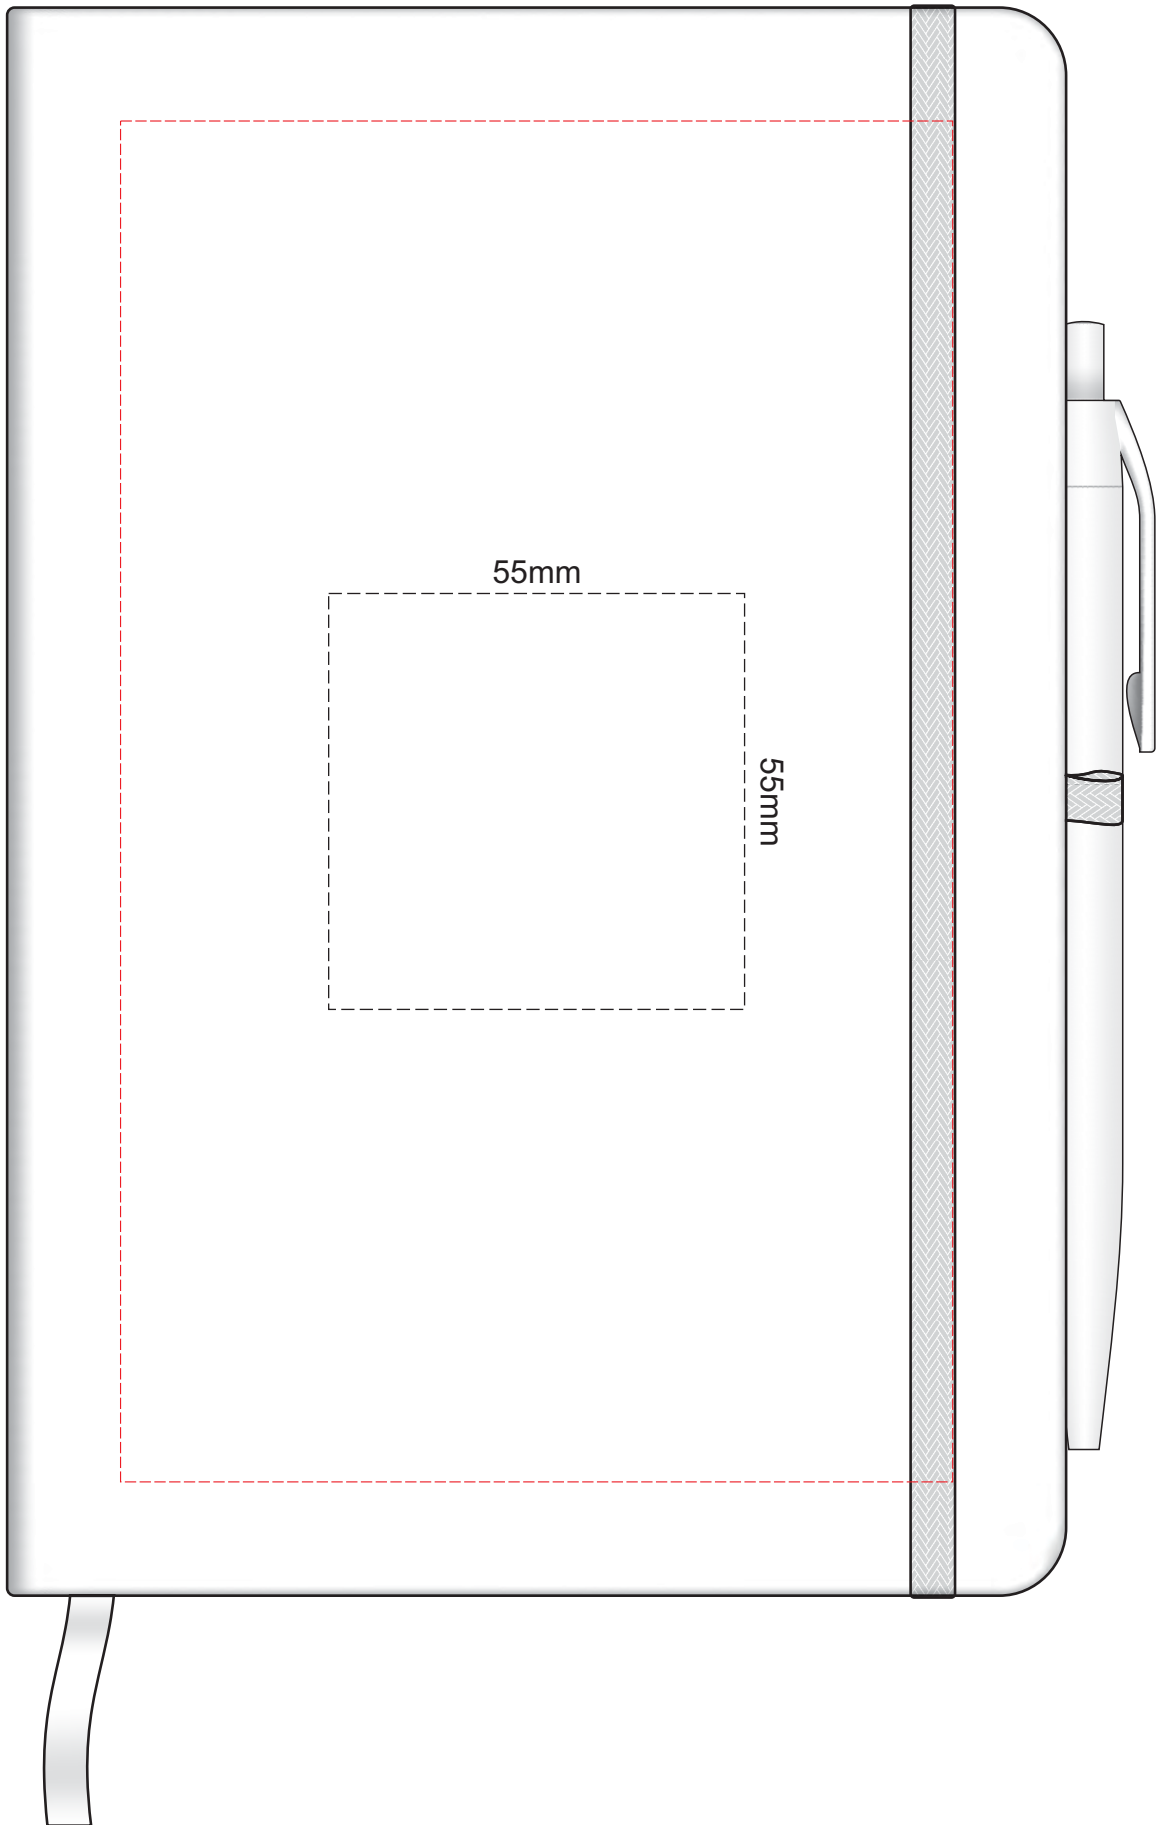

100% of Actual Size
Screen Print

POSITION A

100% of Actual Size
Pad Print

POSITION D

POSITION E

Please note when pen is printed in position D,
print is not visible when in the notebook holder.

100% of Actual Size
Direct Digital

POSITION D

POSITION E

Please note when pen is printed in position D,
print is not visible when in the notebook holder.

100% of Actual Size
Pad Print

100% of Actual Size
Pad Print

100% of Actual Size
Screen Print (one colour)

100% of Actual Size
Direct Digital

100% of Actual Size
BACK Pad Print

100% of Actual Size
BACK Screen Print (one colour)