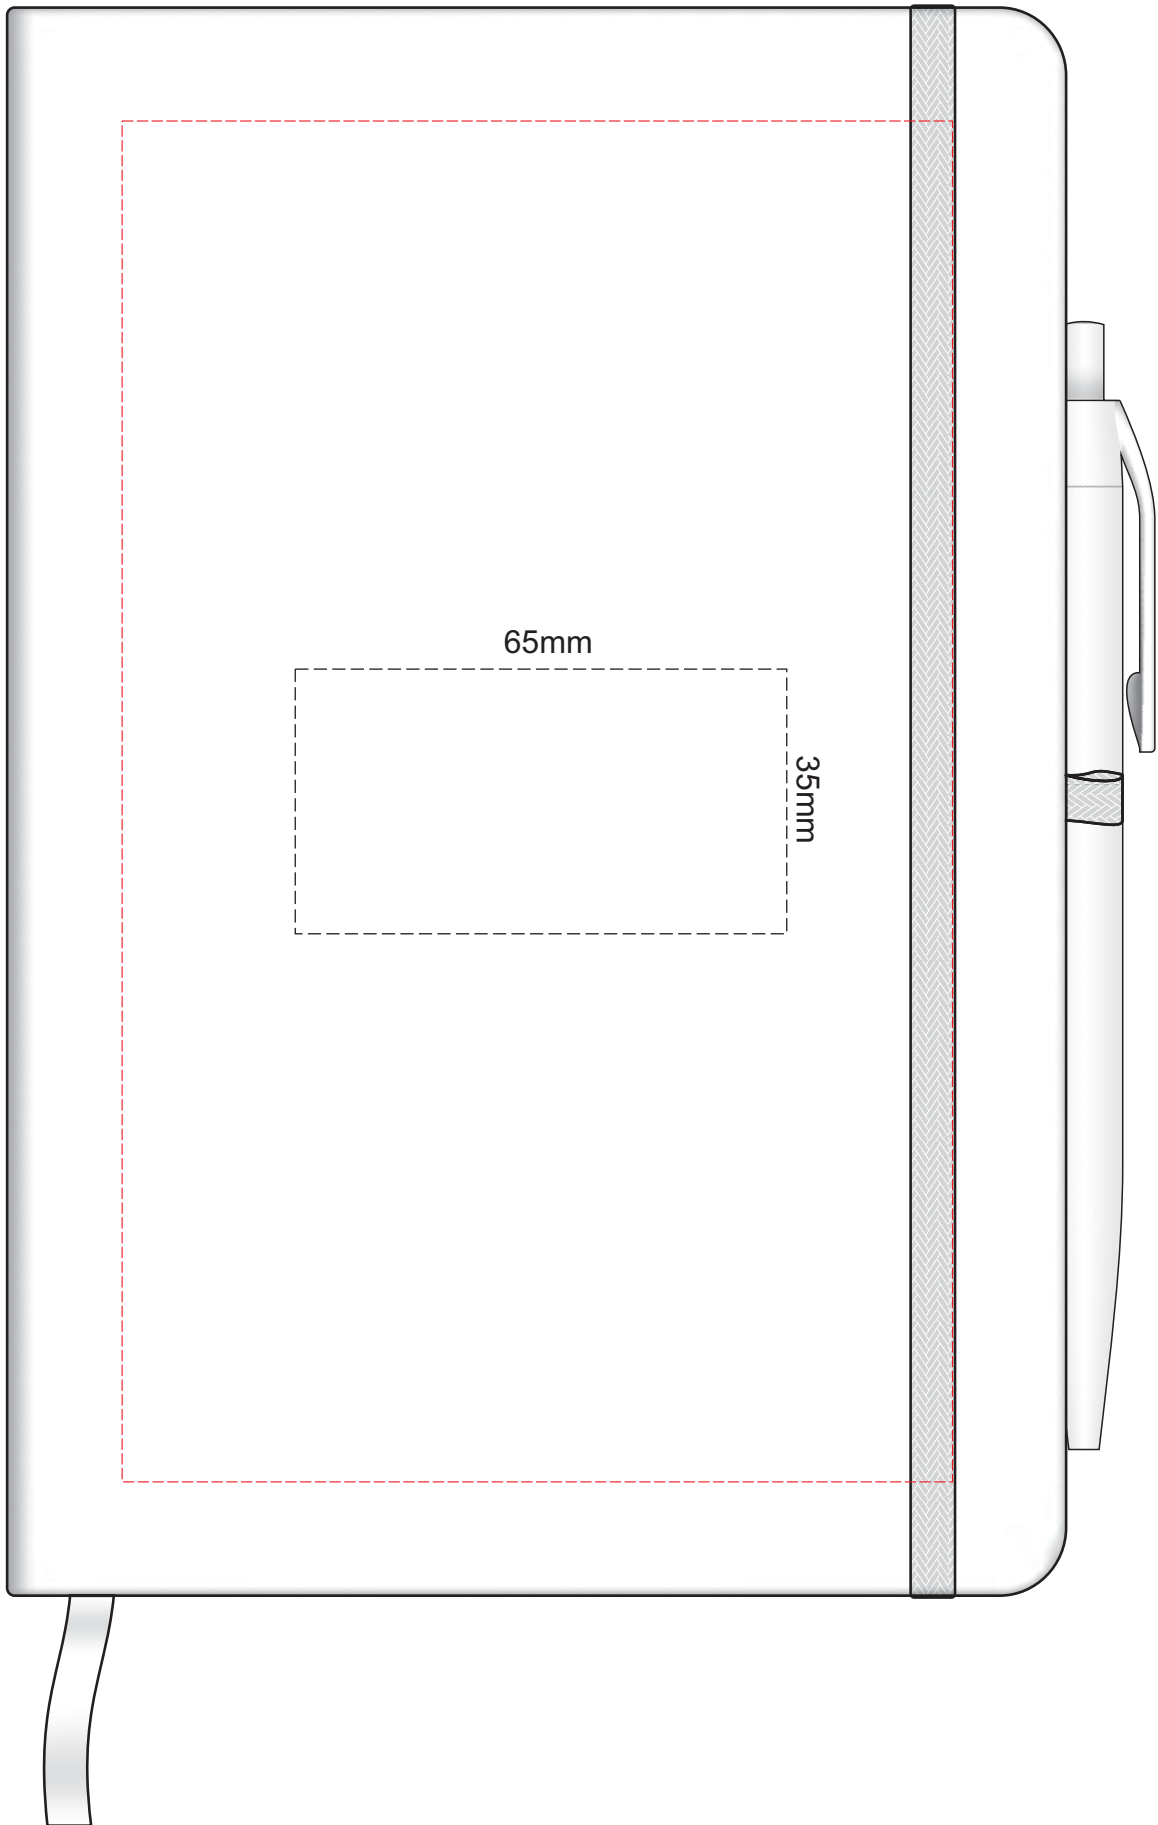

100% of Actual Size
Screen Print

POSITION A

100% of Actual Size
Pad Print

POSITION D

POSITION E

Please note when pen is printed in position D,
print is not visible when in the notebook holder.

100% of Actual Size
Direct Digital

POSITION D

POSITION E

Please note when pen is printed in position D,
print is not visible when in the notebook holder.

100% of Actual Size
Pad Print

100% of Actual Size
Pad Print

100% of Actual Size
Screen Print (one colour)

100% of Actual Size
Direct Digital

100% of Actual Size
BACK Pad Print

100% of Actual Size
BACK Screen Print (one colour)