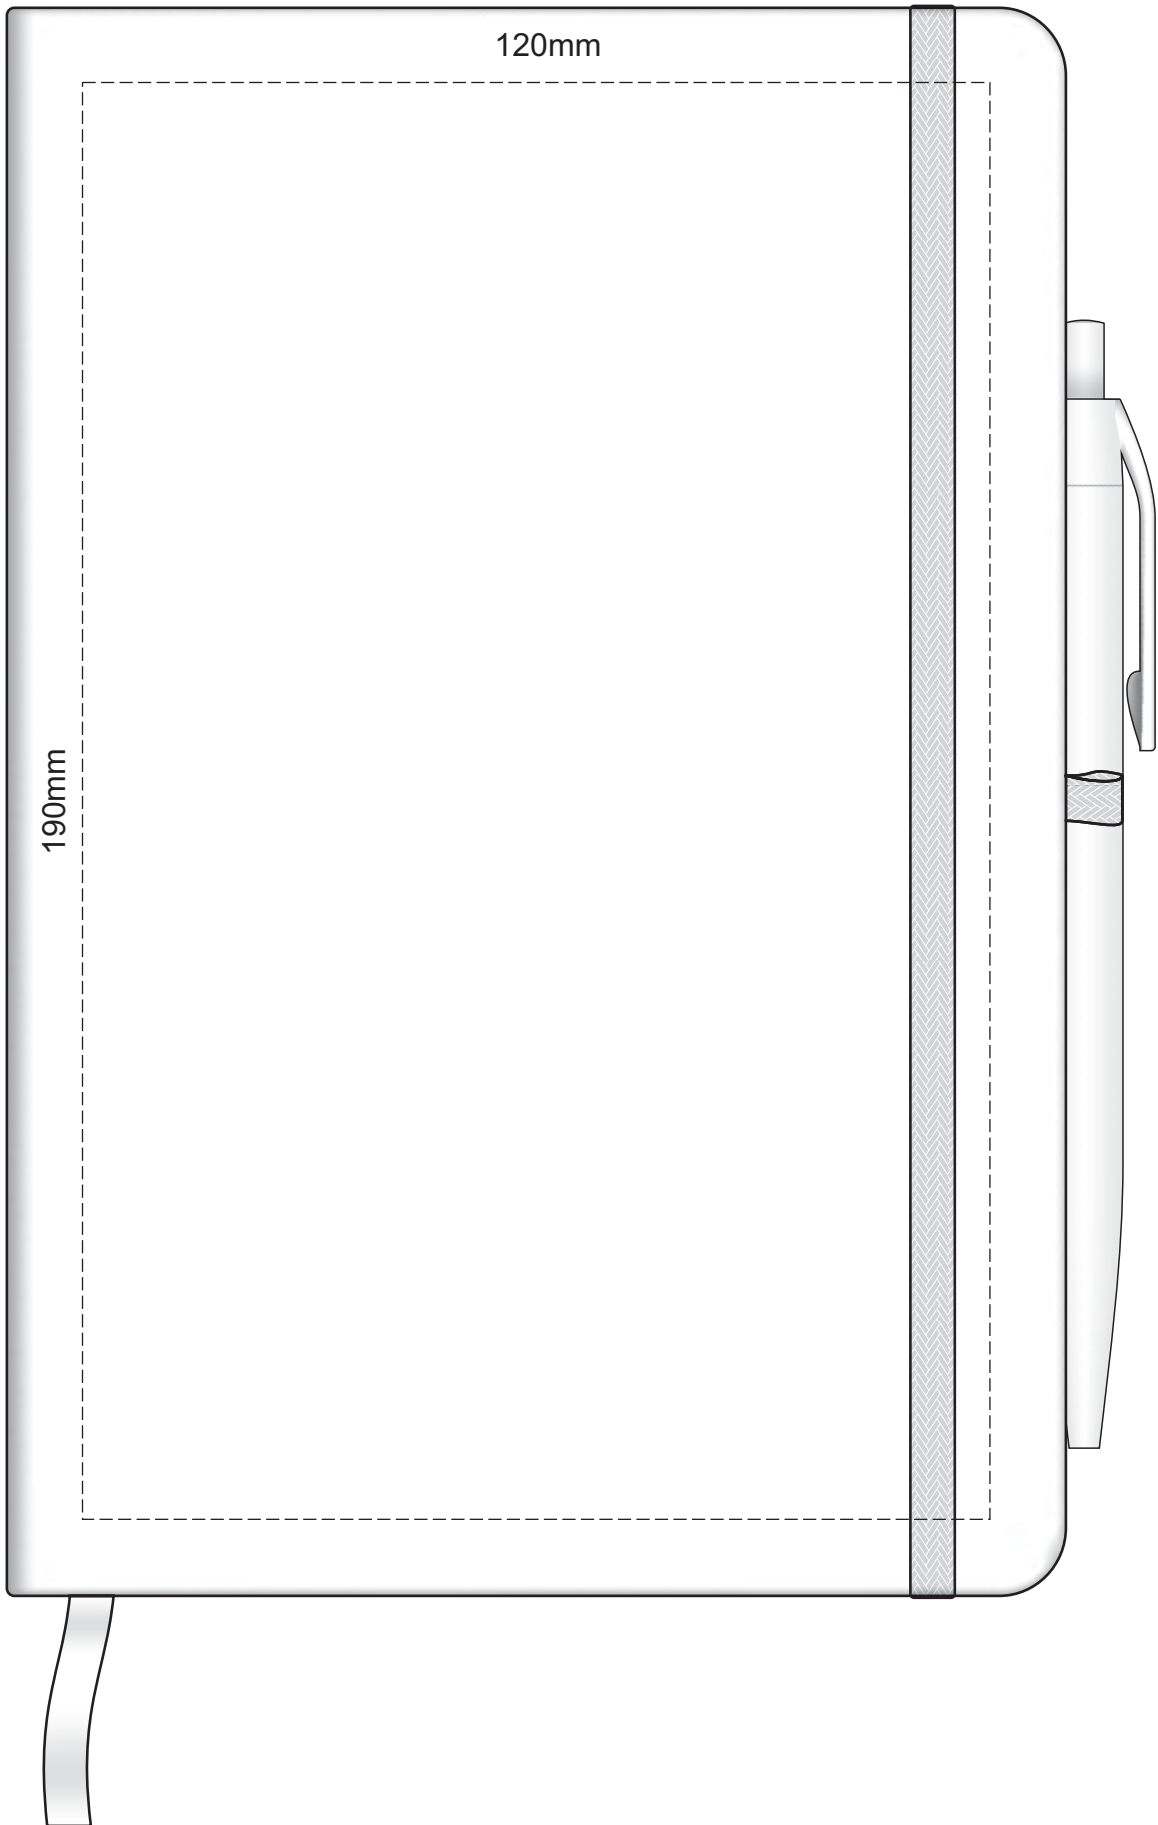

100% of Actual Size
Screen Print

POSITION A

100% of Actual Size
Pad Print

POSITION D

POSITION E

Please note when pen is printed in position D,
print is not visible when in the notebook holder.

100% of Actual Size
Direct Digital

POSITION D

POSITION E

Please note when pen is printed in position D,
print is not visible when in the notebook holder.

100% of Actual Size
Pad Print

100% of Actual Size
Pad Print

100% of Actual Size
Screen Print (one colour)

100% of Actual Size
Direct Digital

100% of Actual Size
BACK Pad Print

100% of Actual Size
BACK Screen Print (one colour)