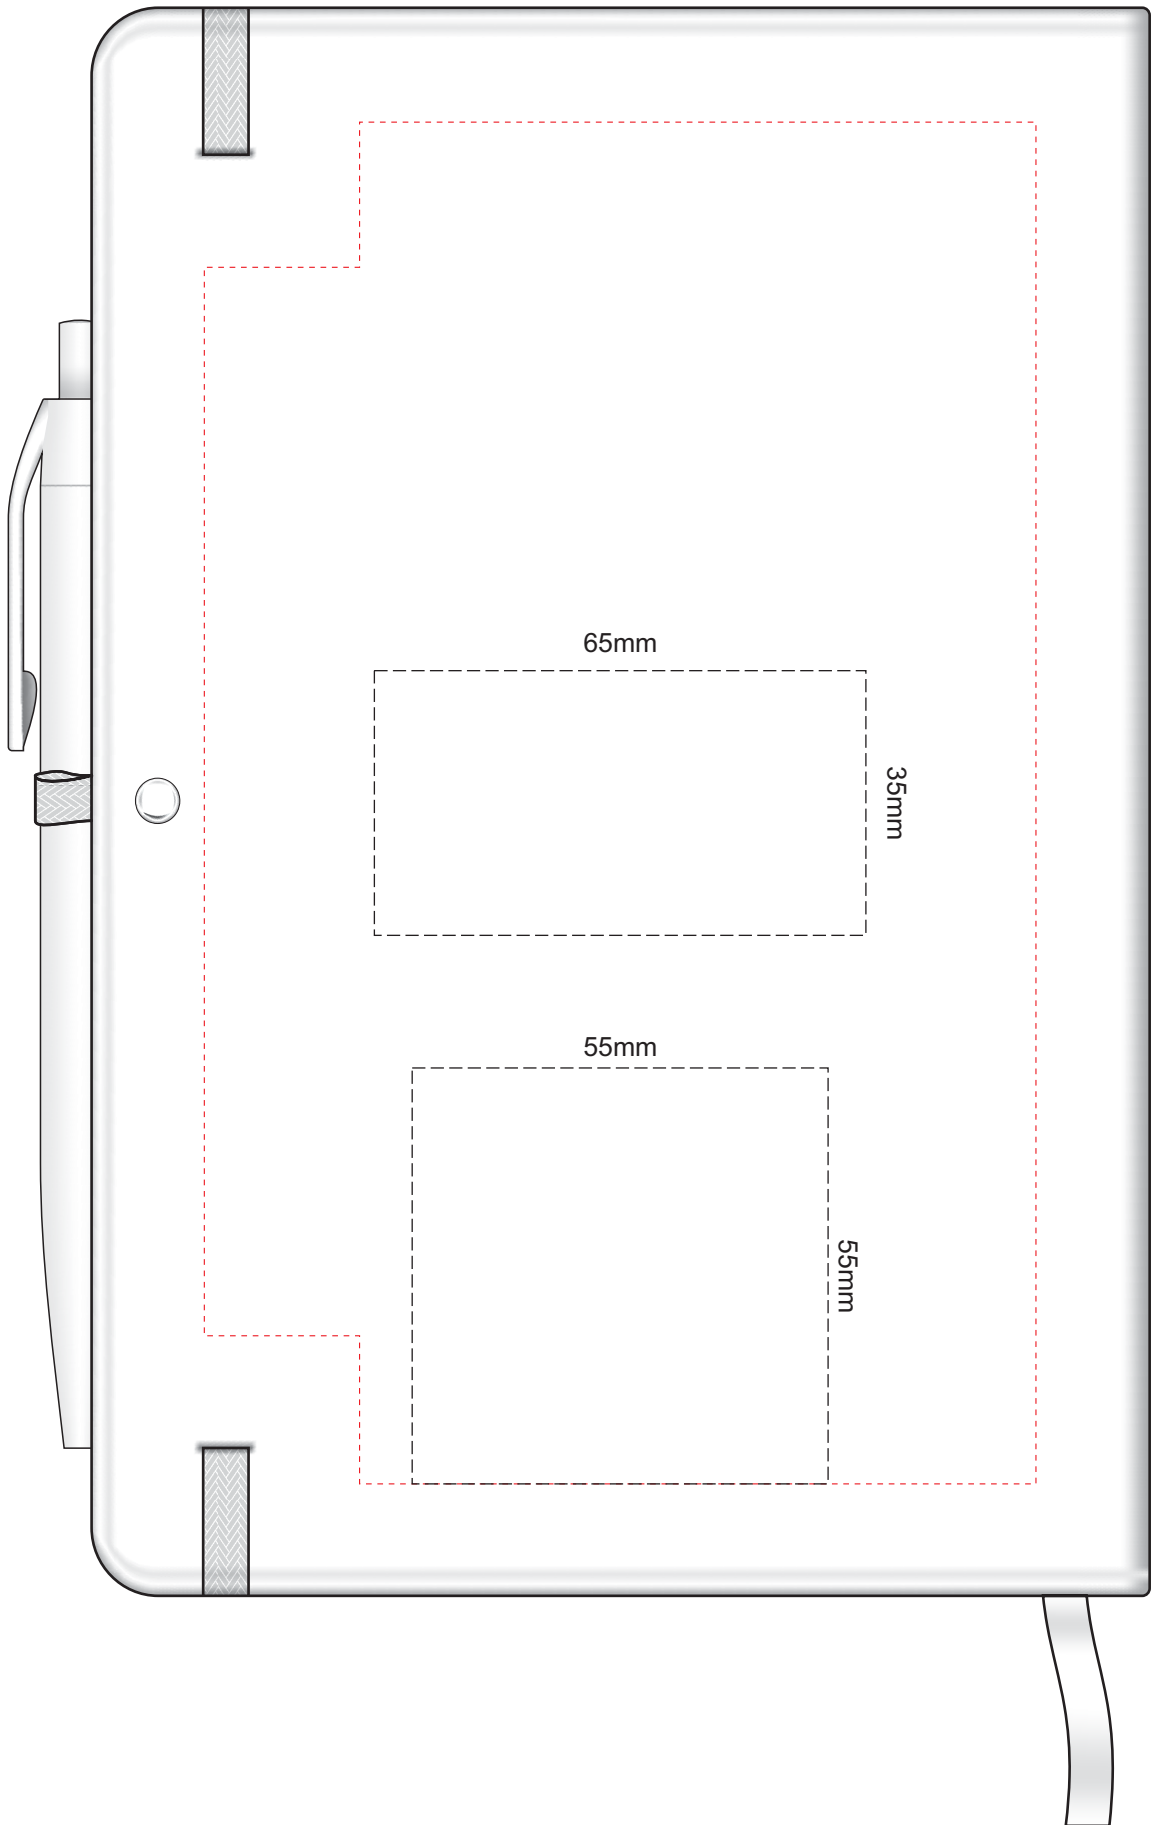

100% of Actual Size
Screen Print

POSITION A

100% of Actual Size
Pad Print

POSITION D

POSITION E

Please note when pen is printed in position D,
print is not visible when in the notebook holder.

100% of Actual Size
Direct Digital

POSITION D

POSITION E

Please note when pen is printed in position D,
print is not visible when in the notebook holder.

100% of Actual Size
Pad Print

100% of Actual Size
Pad Print

100% of Actual Size
Screen Print (one colour)

100% of Actual Size
Direct Digital

100% of Actual Size
BACK Pad Print

100% of Actual Size
BACK Screen Print (one colour)