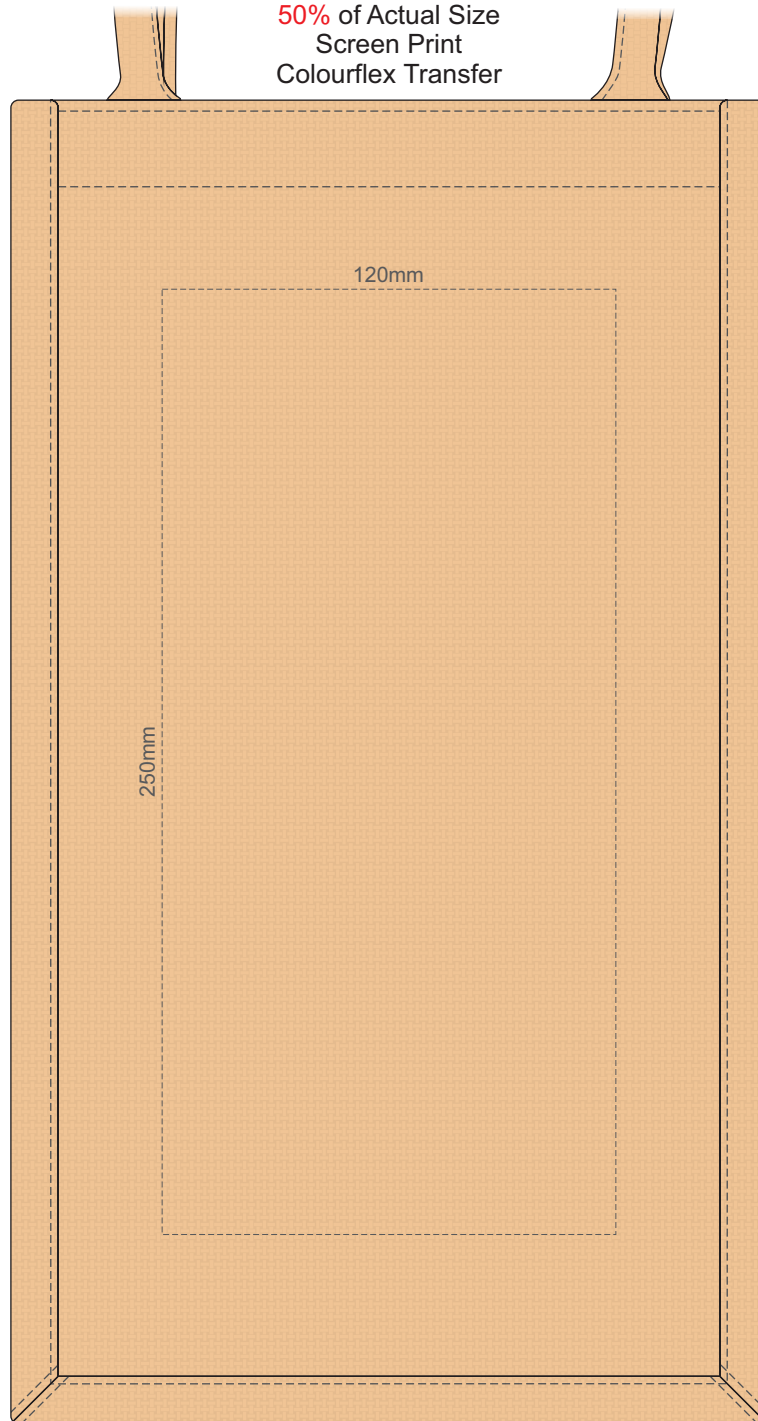

50% of Actual Size
Screen Print
Colourflex Transfer

Please be aware the artwork will be significantly affected by the texture of the bag. Fine detailing, small text will be lost in the texture of the bag and may not be legible.