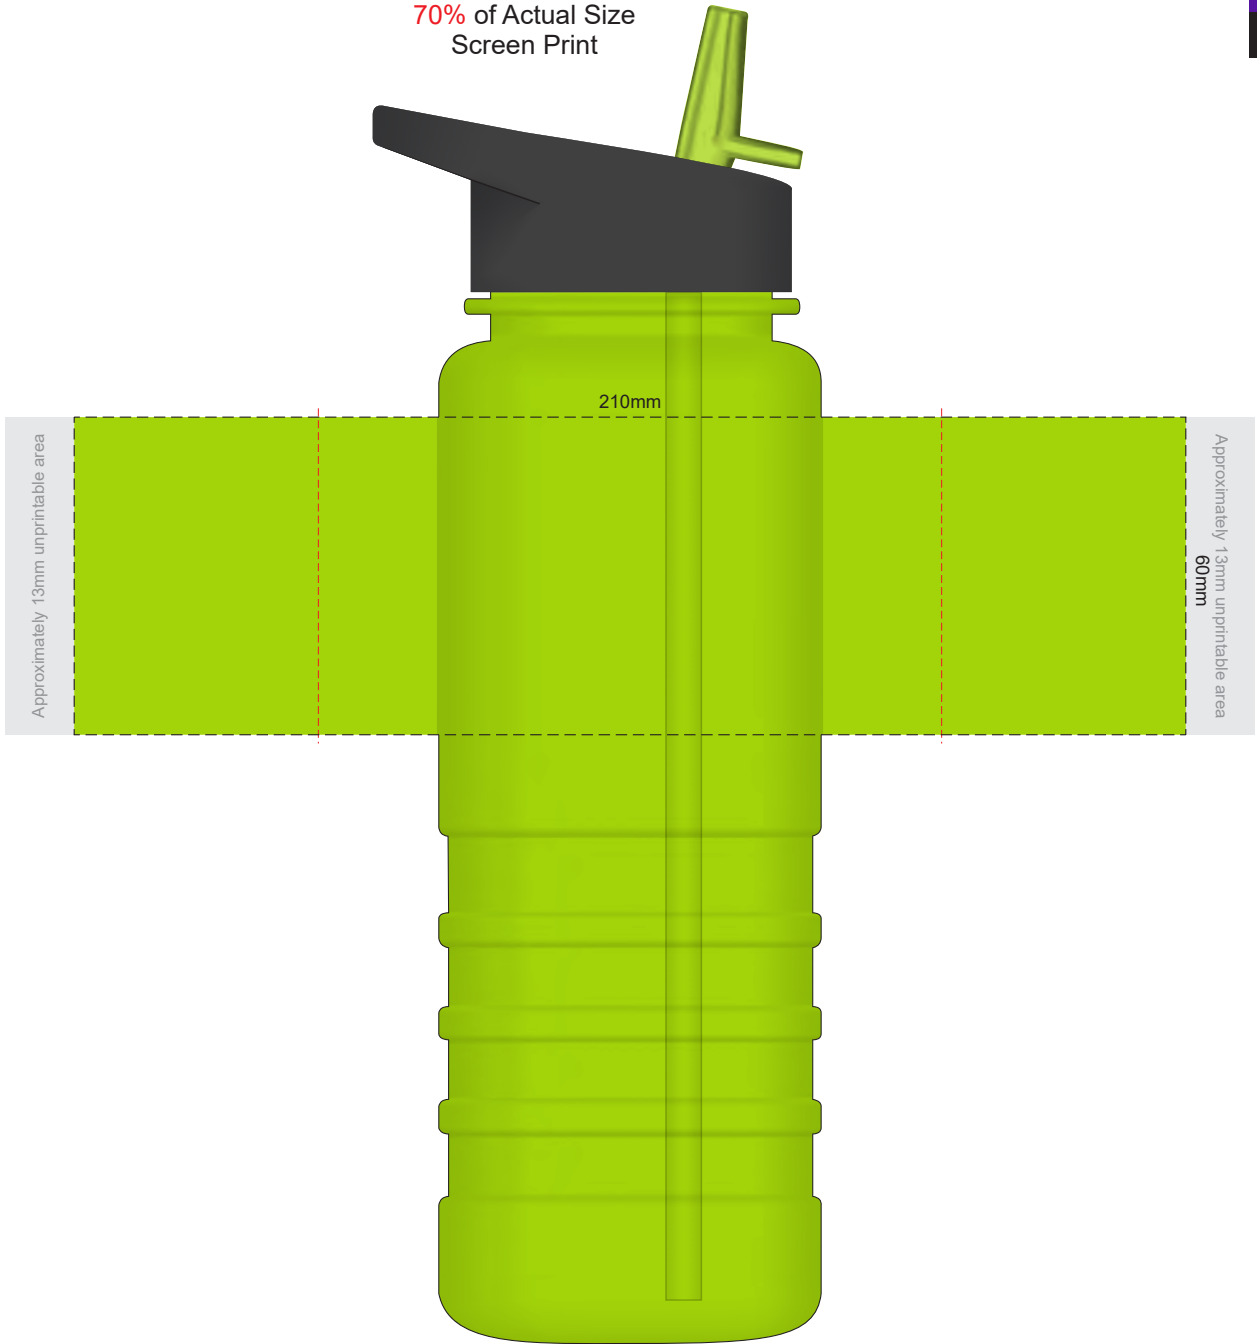

100% of Actual Size
Pad Print

100% of Actual Size
Pad Print

70% of Actual Size
Screen Print

Red Line = Exact opposites of the product
(centre artwork to the red line)

70% of Actual Size
Rotary Digital
(Gloss Finish)

Red Line = Exact opposites of the product
(centre artwork to the red line)