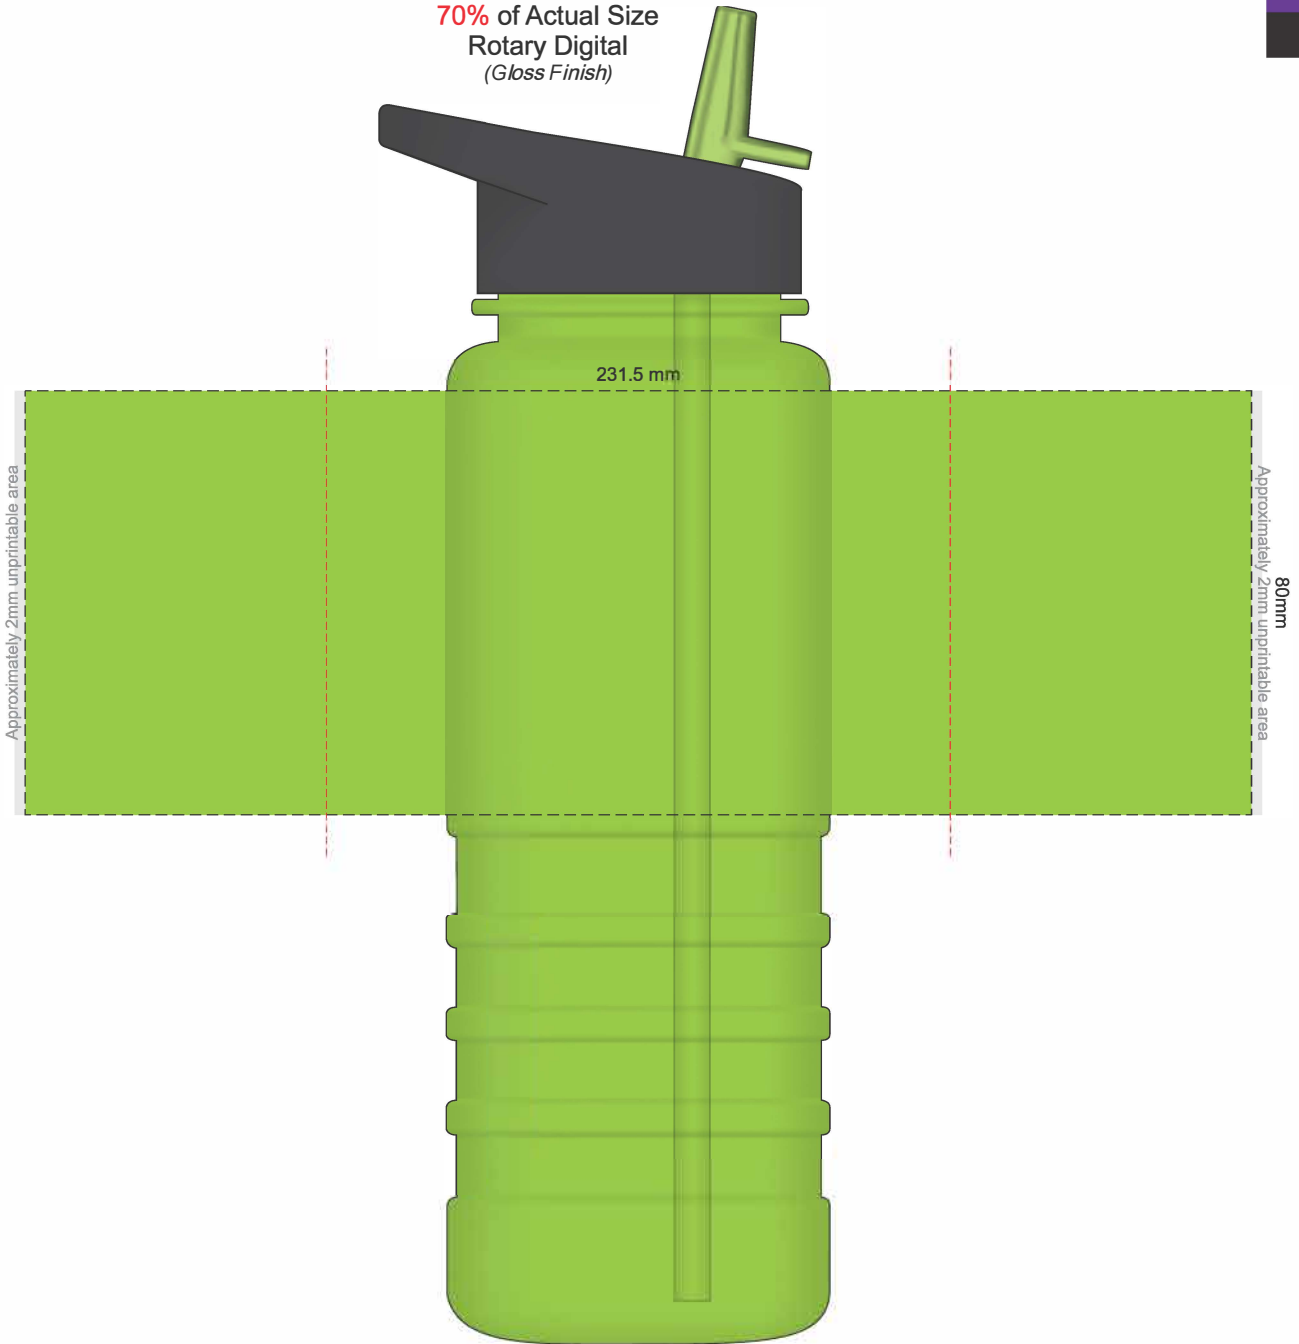

100% of Actual Size
Pad Print

100% of Actual Size
Pad Print

70% of Actual Size
Screen Print

Red Line = Exact opposites of the product
(centre artwork to the red line)

70% of Actual Size
Rotary Digital
(Gloss Finish)

Red Line = Exact opposites of the product
(centre artwork to the red line)