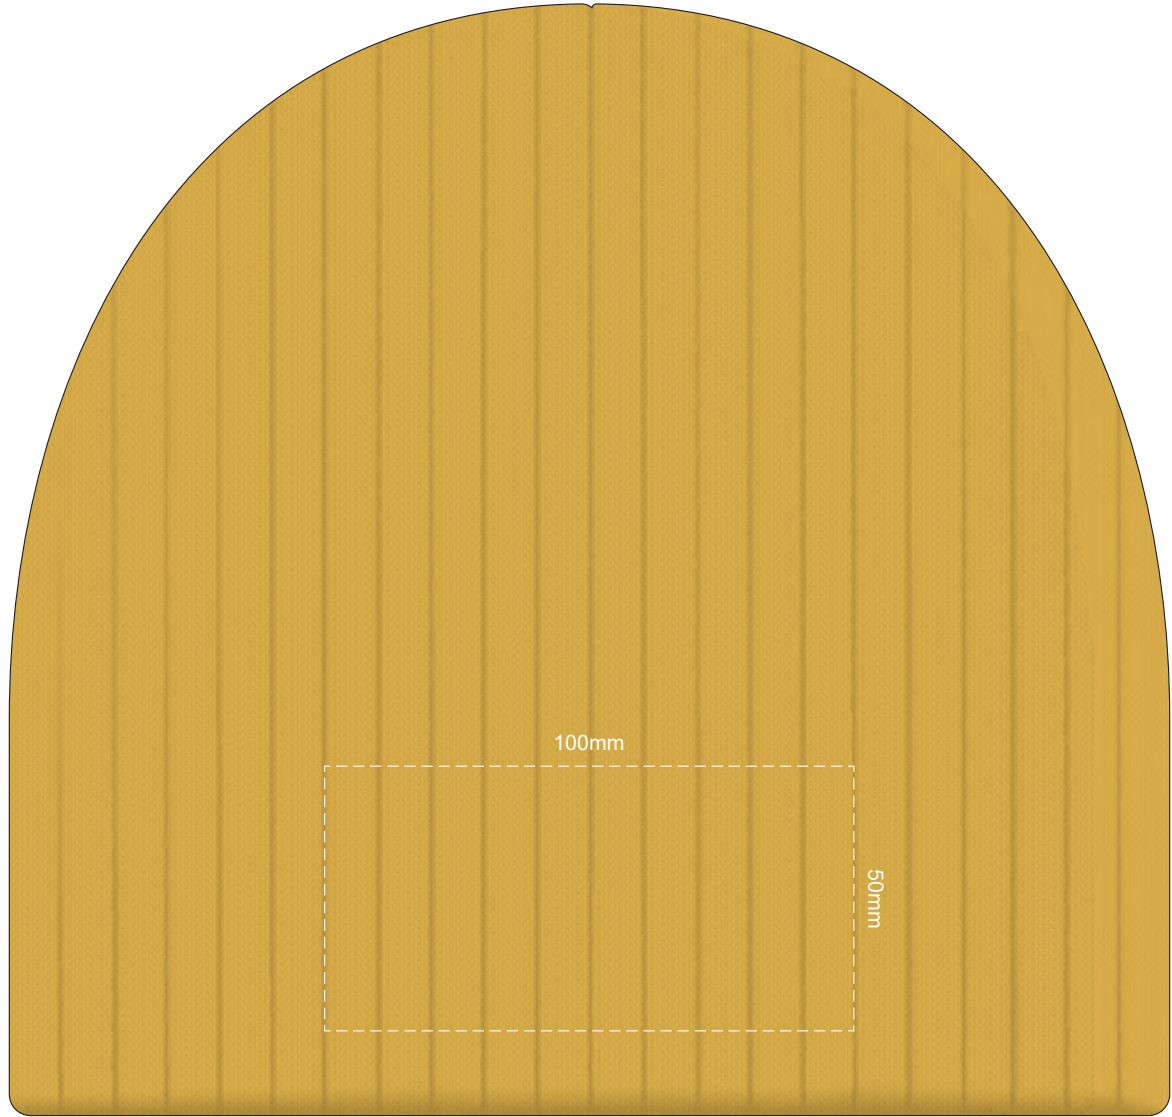

70% of Actual Size  
Embroidery

- Ecrú
- Light Grey
- Charcoal
- Mustard
- Pink
- Rust
- Burgundy
- Mint
- Sage
- Olive
- Forest Green
- Bottle Green
- Aqua
- Pale Blue
- Slate Blue
- Petrol Blue
- Navy
- Mauve
- Graphite