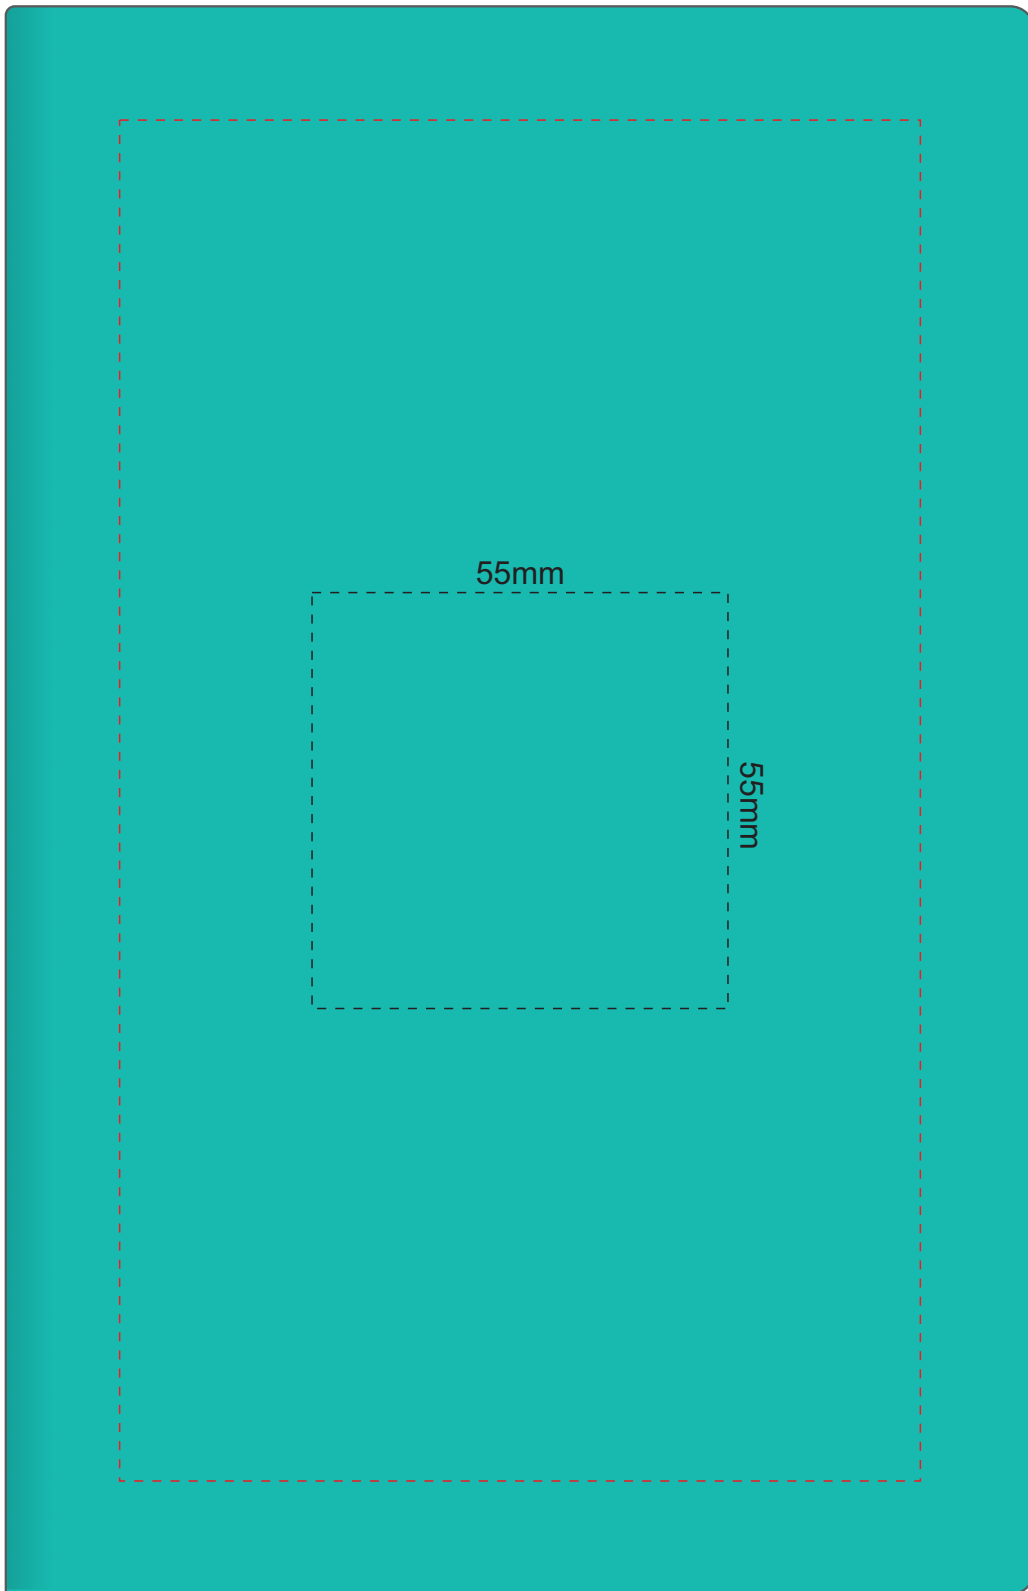

100% of Actual Size
Pad Print

Branding area can be moved **anywhere within the red line.**

100% of Actual Size
Pad Print

Branding area can be moved anywhere within the red line.

100% of Actual Size
Screen Print (one colour)

100% of Actual Size
Thermo Debossing
Thermo Debossing XL

Print area 110 x 90mm is moveable within the XL deboss area and can rotate to suit.