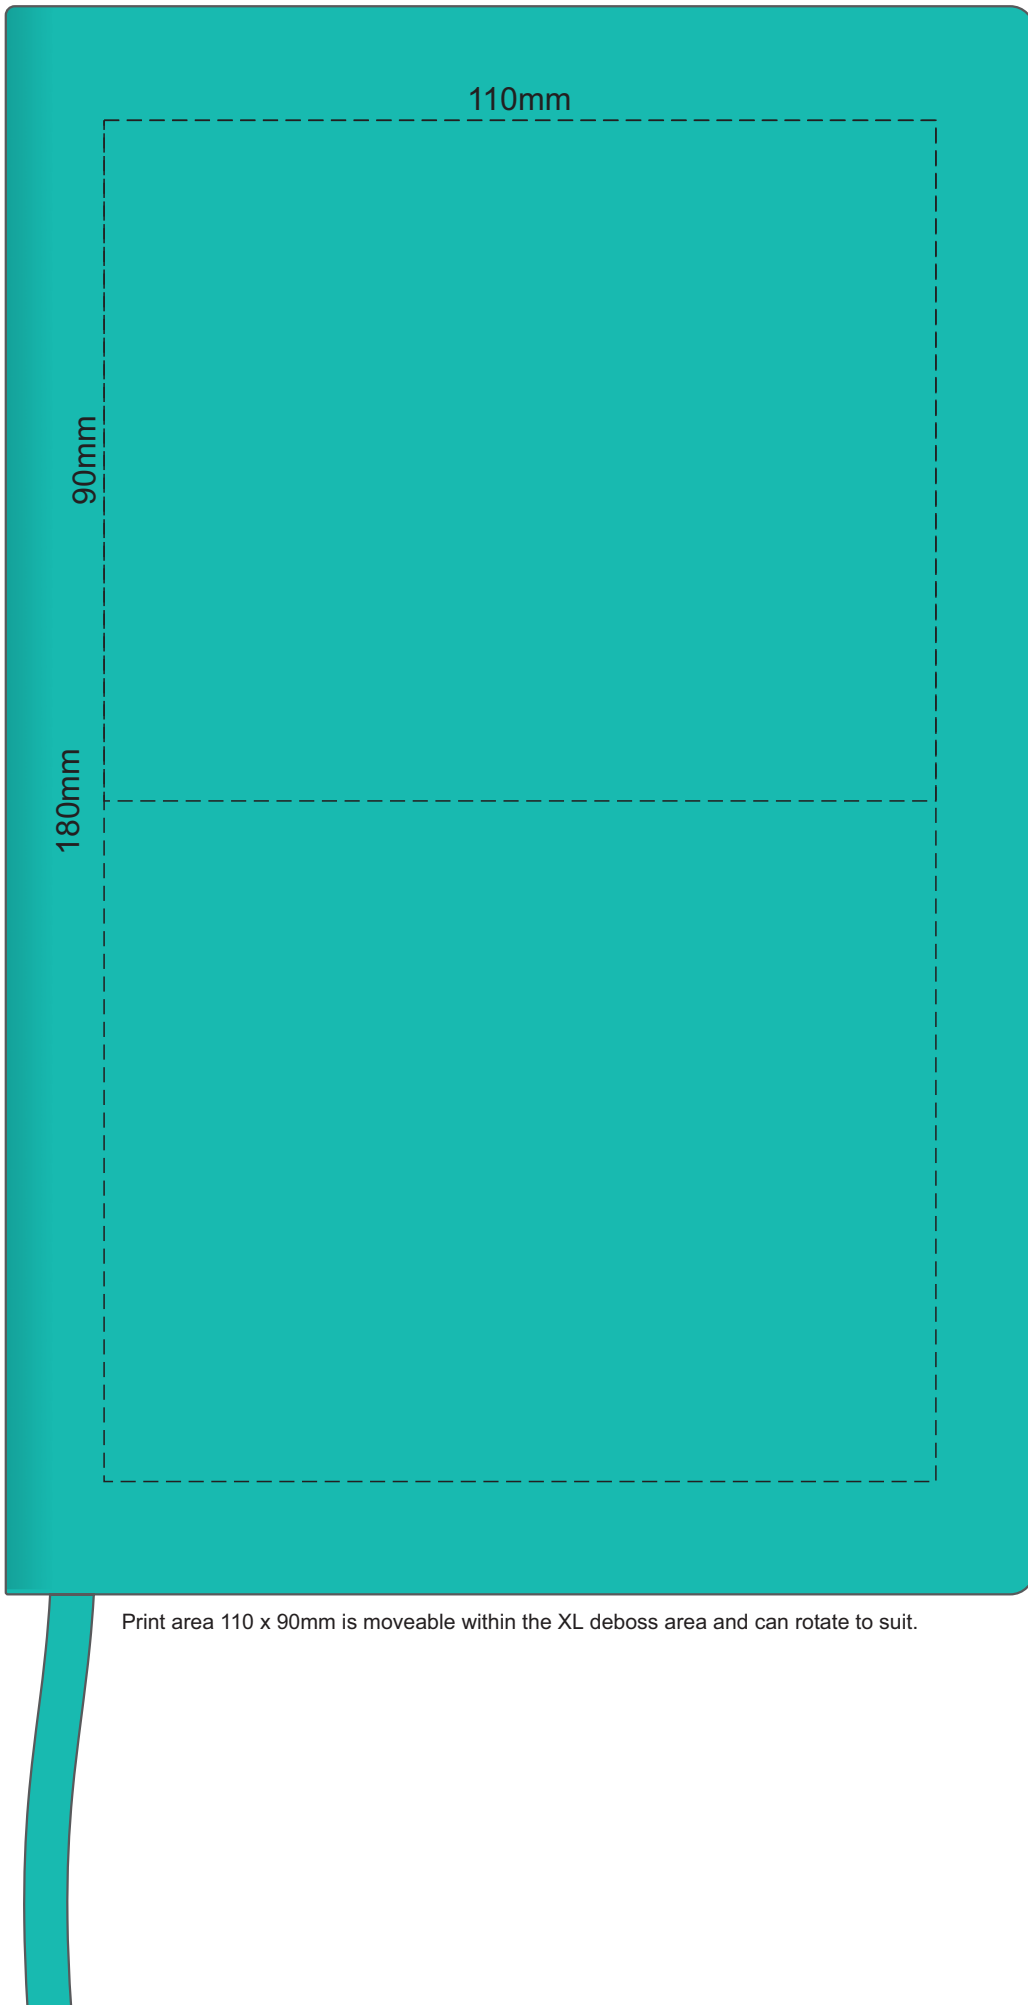

100% of Actual Size
Pad Print

Branding area can be moved **anywhere within the red line.**

100% of Actual Size
Pad Print

Branding area can be moved anywhere within the red line.

100% of Actual Size
Screen Print (one colour)

100% of Actual Size
Thermo Debossing
Thermo Debossing XL

Print area 110 x 90mm is moveable within the XL deboss area and can rotate to suit.