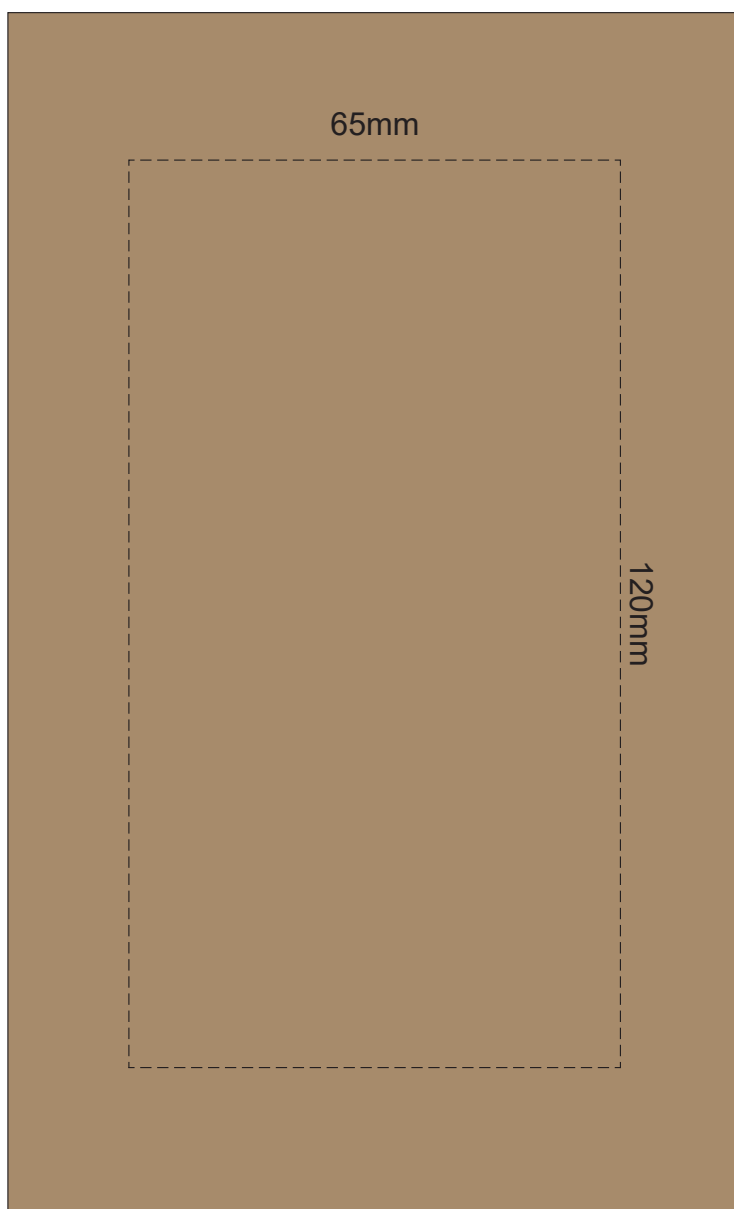

100% of Actual Size
Pad Print

100% of Actual Size
Silicone Digital Print

100% of Actual Size
Debossed

100% of Actual Size
Screen Print (one colour)

Red Line = Exact opposites of the product
(centre artwork to the red line)

100% of Actual Size
Digital Packaging Print
FRONT

Artwork will be printed directly onto the product via CMYK printing (no white),
colours will not be vibrant due to white ink not being available for this process.