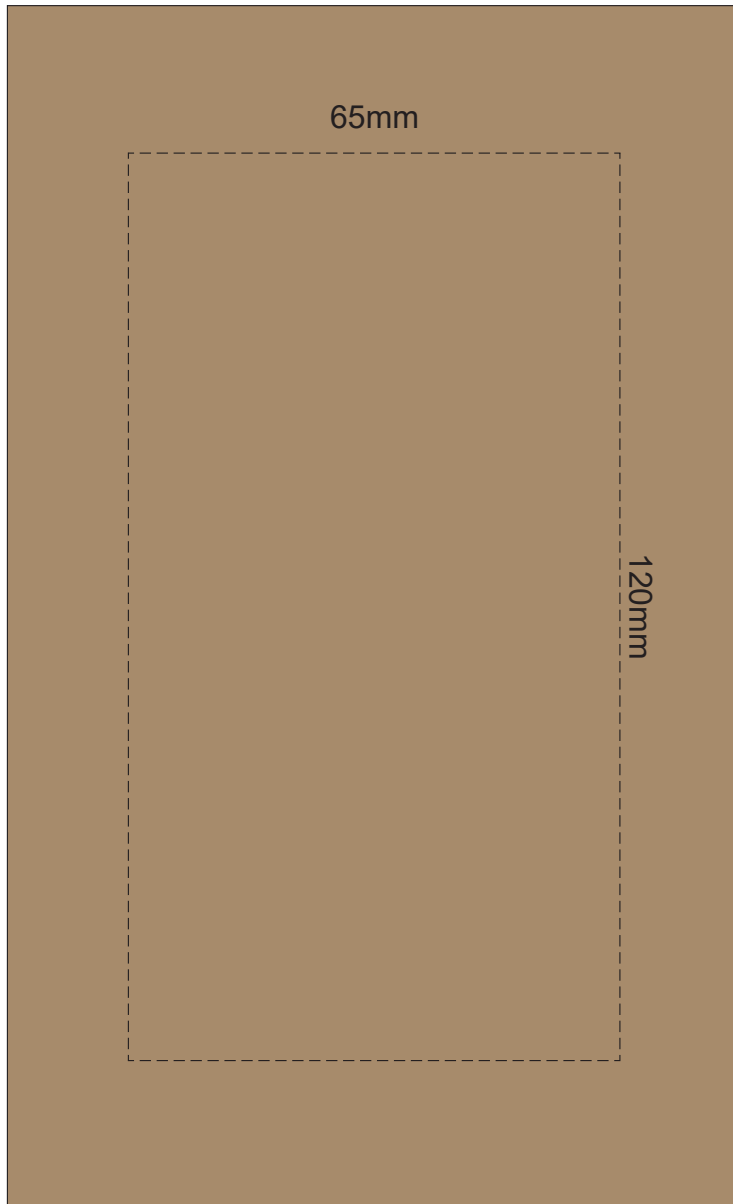

100% of Actual Size  
Pad Print

100% of Actual Size  
Silicone Digital Print

100% of Actual Size  
Debossed

100% of Actual Size  
Screen Print (one colour)

Red Line = Exact opposites of the product  
(centre artwork to the red line)

100% of Actual Size  
Digital Packaging Print  
FRONT

Artwork will be printed directly onto the product via CMYK printing (no white),  
colours will not be vibrant due to white ink not being available for this process.