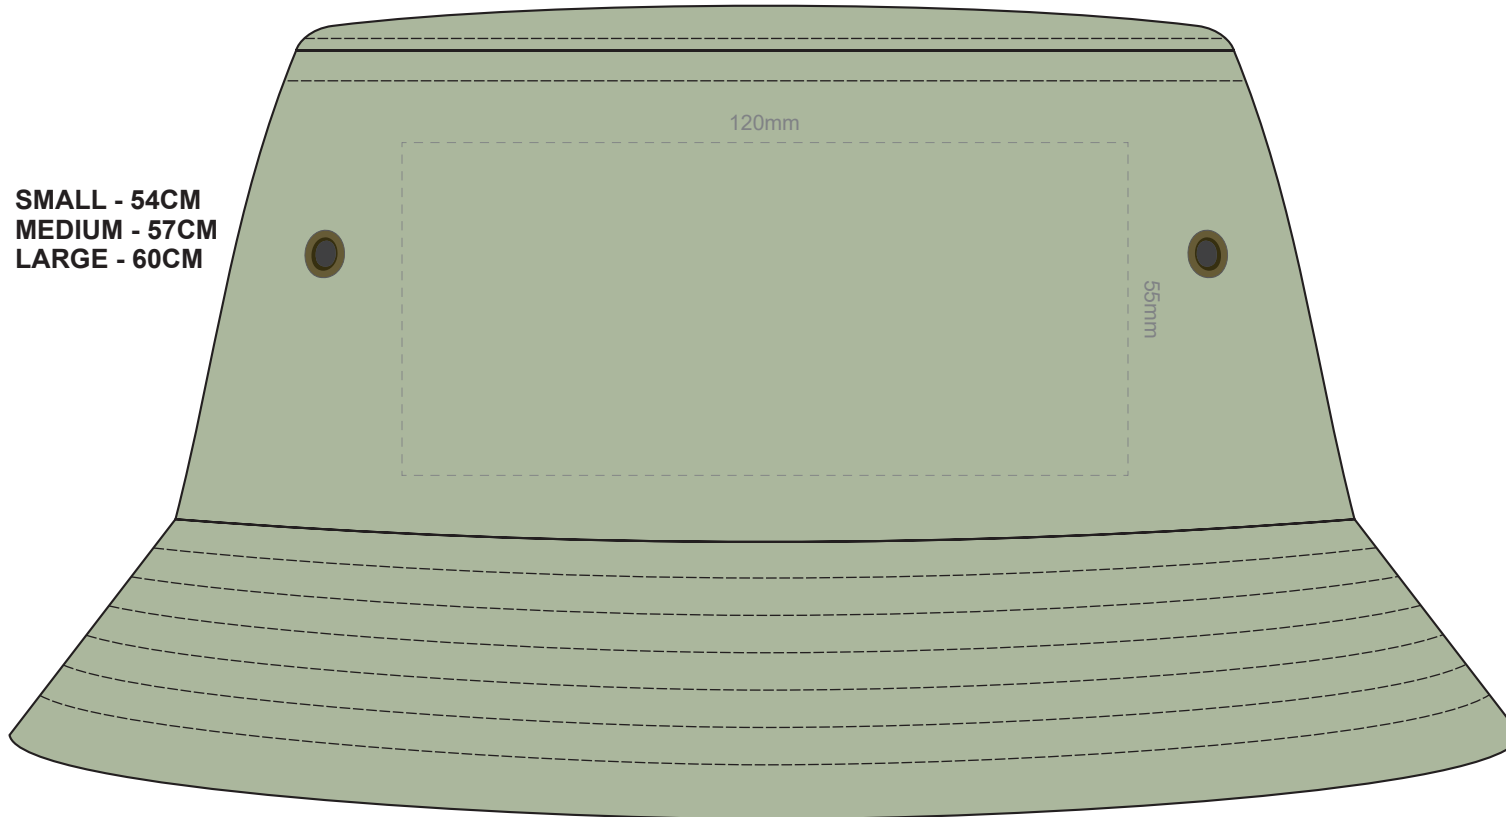

80% of Actual Size
Screen Print
Colourflex Transfer
(front & back print available)

SMALL - 54CM
MEDIUM - 57CM
LARGE - 60CM

| |
|--------------|
| Ecrú |
| Beige |
| Taupe |
| Grey |
| White |
| Yellow |
| Mustard |
| Orange |
| Rust |
| Brown |
| Coral |
| Pink |
| Fuchsia |
| Berry |
| Red |
| Burgundy |
| Mint |
| Sage |
| Bright Green |
| Kiwi |
| Dark Green |
| Khaki |
| Teal |
| Light Blue |
| Pastel Blue |
| Slate Blue |
| Royal Blue |
| Navy |
| Mauve |
| Purple |
| Graphite |
| Carbon |
| Black |

80% of Actual Size
Embroidery
(front & back print available)

| |
|--------------|
| Ecrú |
| Beige |
| Taupe |
| Grey |
| |
| Yellow |
| Mustard |
| Orange |
| Rust |
| Brown |
| Coral |
| Pink |
| Fuchsia |
| Berry |
| Red |
| Burgundy |
| Mint |
| Sage |
| Bright Green |
| Kiwi |
| Dark Green |
| Khaki |
| Teal |
| Light Blue |
| Pastel Blue |
| Slate Blue |
| Royal Blue |
| Navy |
| Mauve |
| Purple |
| Graphite |
| Carbon |
| Black |