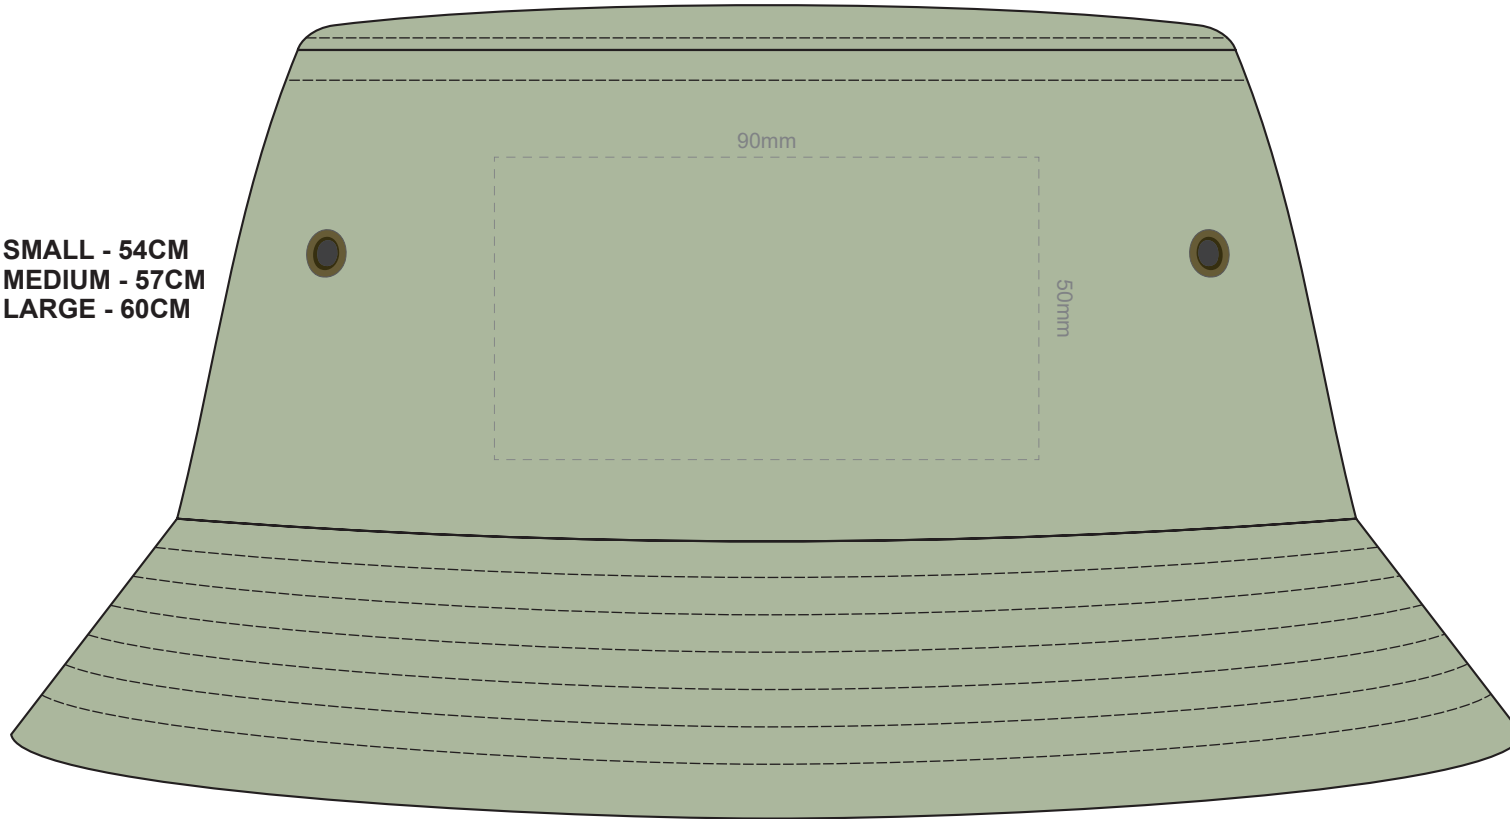

80% of Actual Size
Screen Print
Colourflex Transfer
(front & back print available)

SMALL - 54CM
MEDIUM - 57CM
LARGE - 60CM

| |
|--------------|
| Ecrú |
| Beige |
| Taupe |
| Grey |
| White |
| Yellow |
| Mustard |
| Orange |
| Rust |
| Brown |
| Coral |
| Pink |
| Fuchsia |
| Berry |
| Red |
| Burgundy |
| Mint |
| Sage |
| Bright Green |
| Kiwi |
| Dark Green |
| Khaki |
| Teal |
| Light Blue |
| Pastel Blue |
| Slate Blue |
| Royal Blue |
| Navy |
| Mauve |
| Purple |
| Graphite |
| Carbon |
| Black |

80% of Actual Size
Embroidery
(front & back print available)

| |
|--------------|
| Ecrú |
| Beige |
| Taupe |
| Grey |
| |
| Yellow |
| Mustard |
| Orange |
| Rust |
| Brown |
| Coral |
| Pink |
| Fuchsia |
| Berry |
| Red |
| Burgundy |
| Mint |
| Sage |
| Bright Green |
| Kiwi |
| Dark Green |
| Khaki |
| Teal |
| Light Blue |
| Pastel Blue |
| Slate Blue |
| Royal Blue |
| Navy |
| Mauve |
| Purple |
| Graphite |
| Carbon |
| Black |