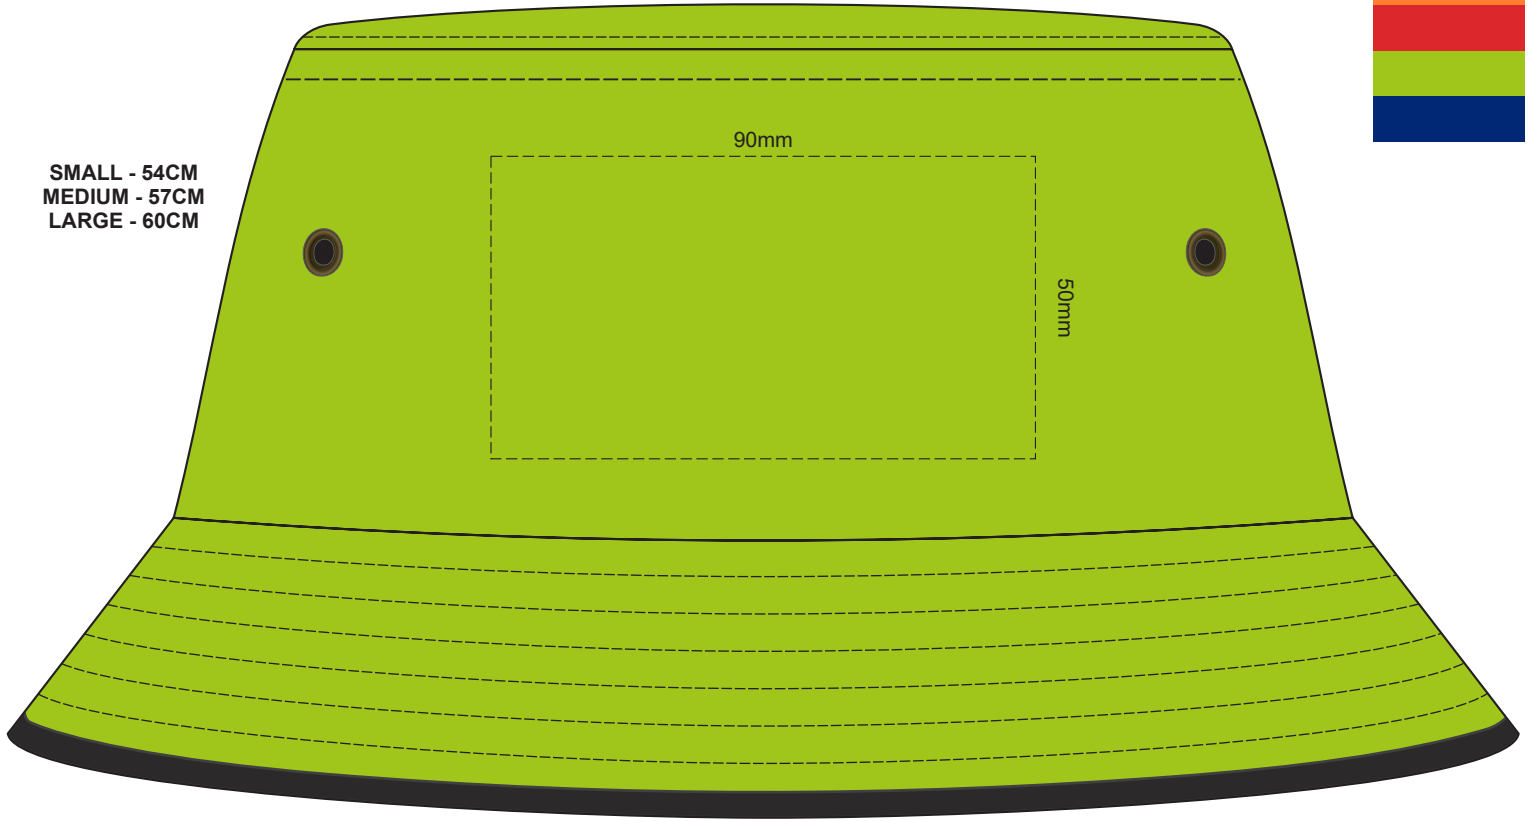

80% of Actual Size
Screen Print
Colourflex Transfer
(front & back print available)

SMALL - 54CM
MEDIUM - 57CM
LARGE - 60CM

80% of Actual Size
Embroidery
(front & back print available)

SMALL - 54CM
MEDIUM - 57CM
LARGE - 60CM