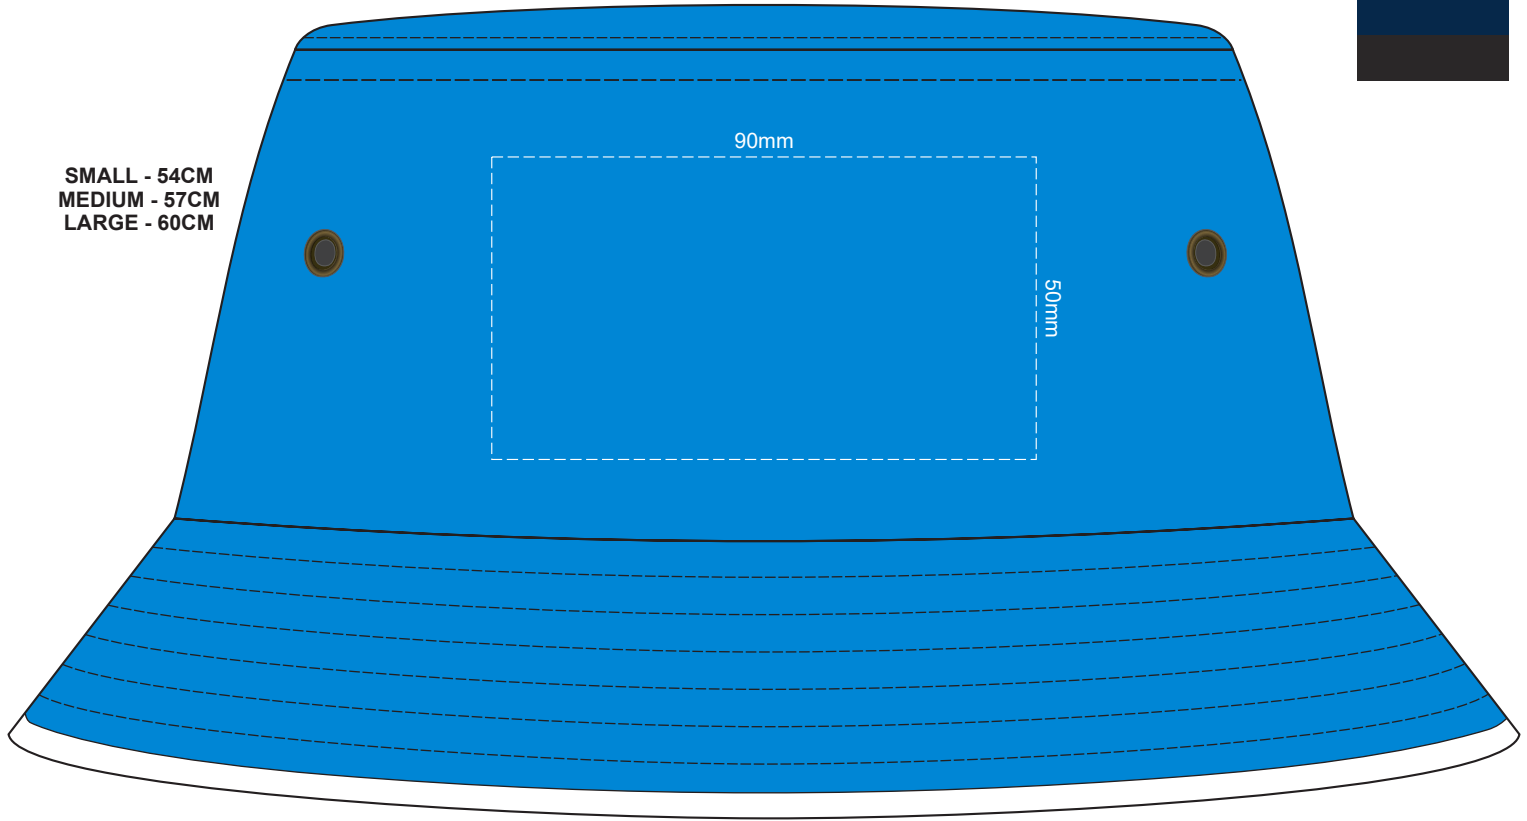

80% of Actual Size
Screen Print
Colourflex Transfer
(front & back print available)

SMALL - 54CM
MEDIUM - 57CM
LARGE - 60CM

80% of Actual Size
Embroidery
(front & back print available)

SMALL - 54CM
MEDIUM - 57CM
LARGE - 60CM