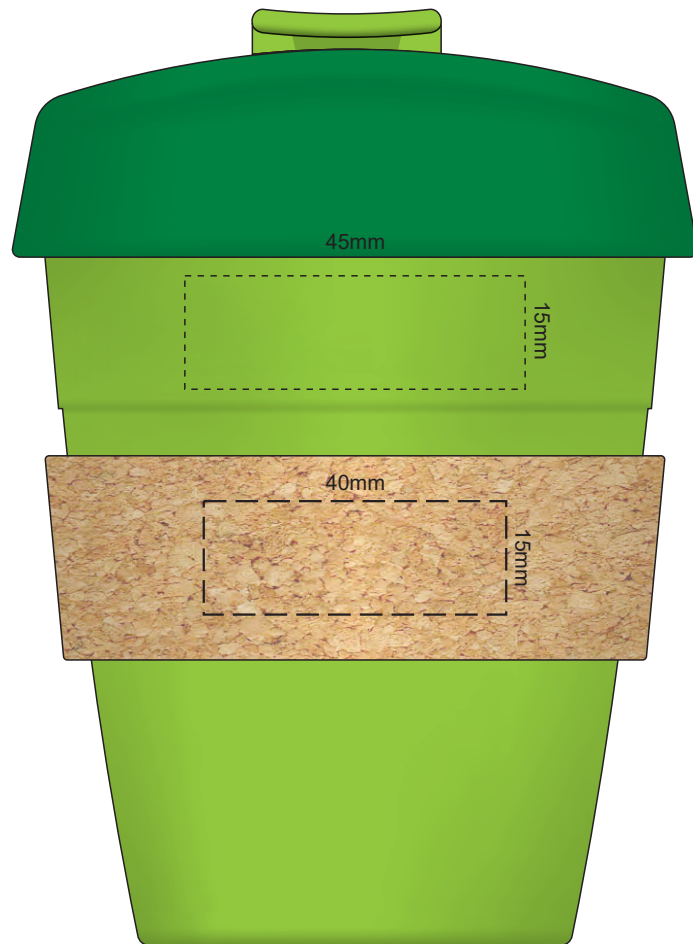

+Natura has speckles

100% of Actual Size
Pad Print

This band is a natural material with variances in texture and colour which may effect the finished result

+Natura has speckles

Flip colour	Lid colour	Cup colour
Light beige	Light beige	Light beige
Grey	Grey	Grey
White	White	White
Yellow	Yellow	Yellow
Orange	Orange	Orange
Pink	Pink	Pink
Red	Red	Red
Light green	Light green	Light green
Dark green	Dark green	Dark green
Cyan	Cyan	Cyan
Blue	Blue	Blue
Dark blue	Dark blue	Dark blue
Purple	Purple	Purple
Black	Black	Black

100% of Actual Size
Laser Engraving

This band is a natural material with variances in texture and colour which may effect the finished result

 Engraved Finish

100% of Actual Size
Digital Packaging Print
FRONT