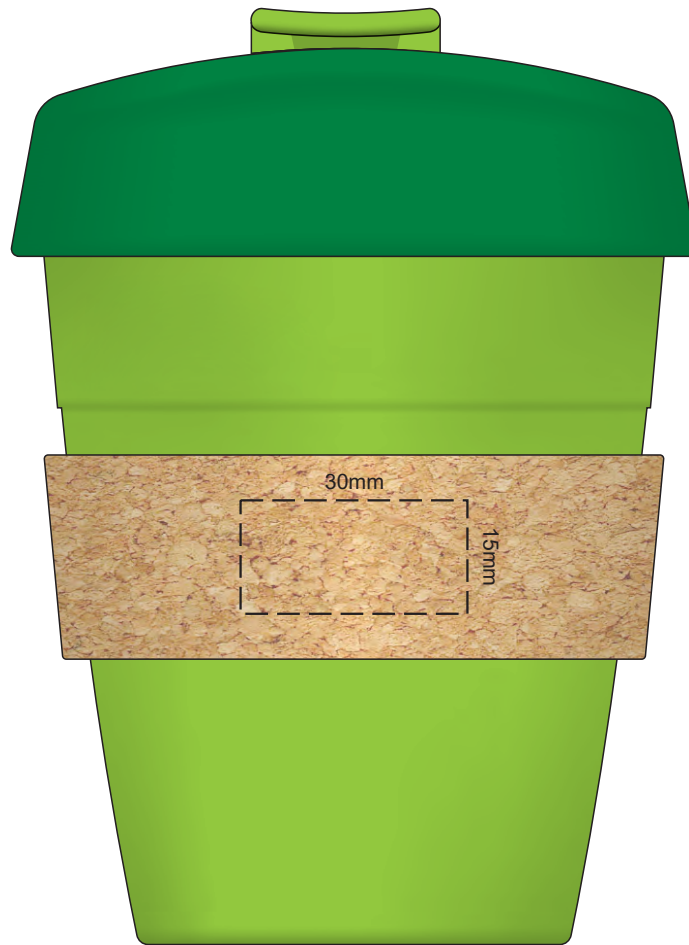

+Natura has speckles

100% of Actual Size
Pad Print

This band is a natural material with variances in texture and colour which may effect the finished result

+Natura has speckles

Flip colour	Lid colour	Cup colour
Light beige	Light beige	Light beige
Grey	Grey	Grey
White	White	White
Yellow	Yellow	Yellow
Orange	Orange	Orange
Pink	Pink	Pink
Red	Red	Red
Light green	Light green	Light green
Dark green	Dark green	Dark green
Cyan	Cyan	Cyan
Blue	Blue	Blue
Dark blue	Dark blue	Dark blue
Purple	Purple	Purple
Black	Black	Black

100% of Actual Size
Laser Engraving

This band is a natural material with variances in texture and colour which may effect the finished result

 Engraved Finish

100% of Actual Size
Digital Packaging Print
FRONT