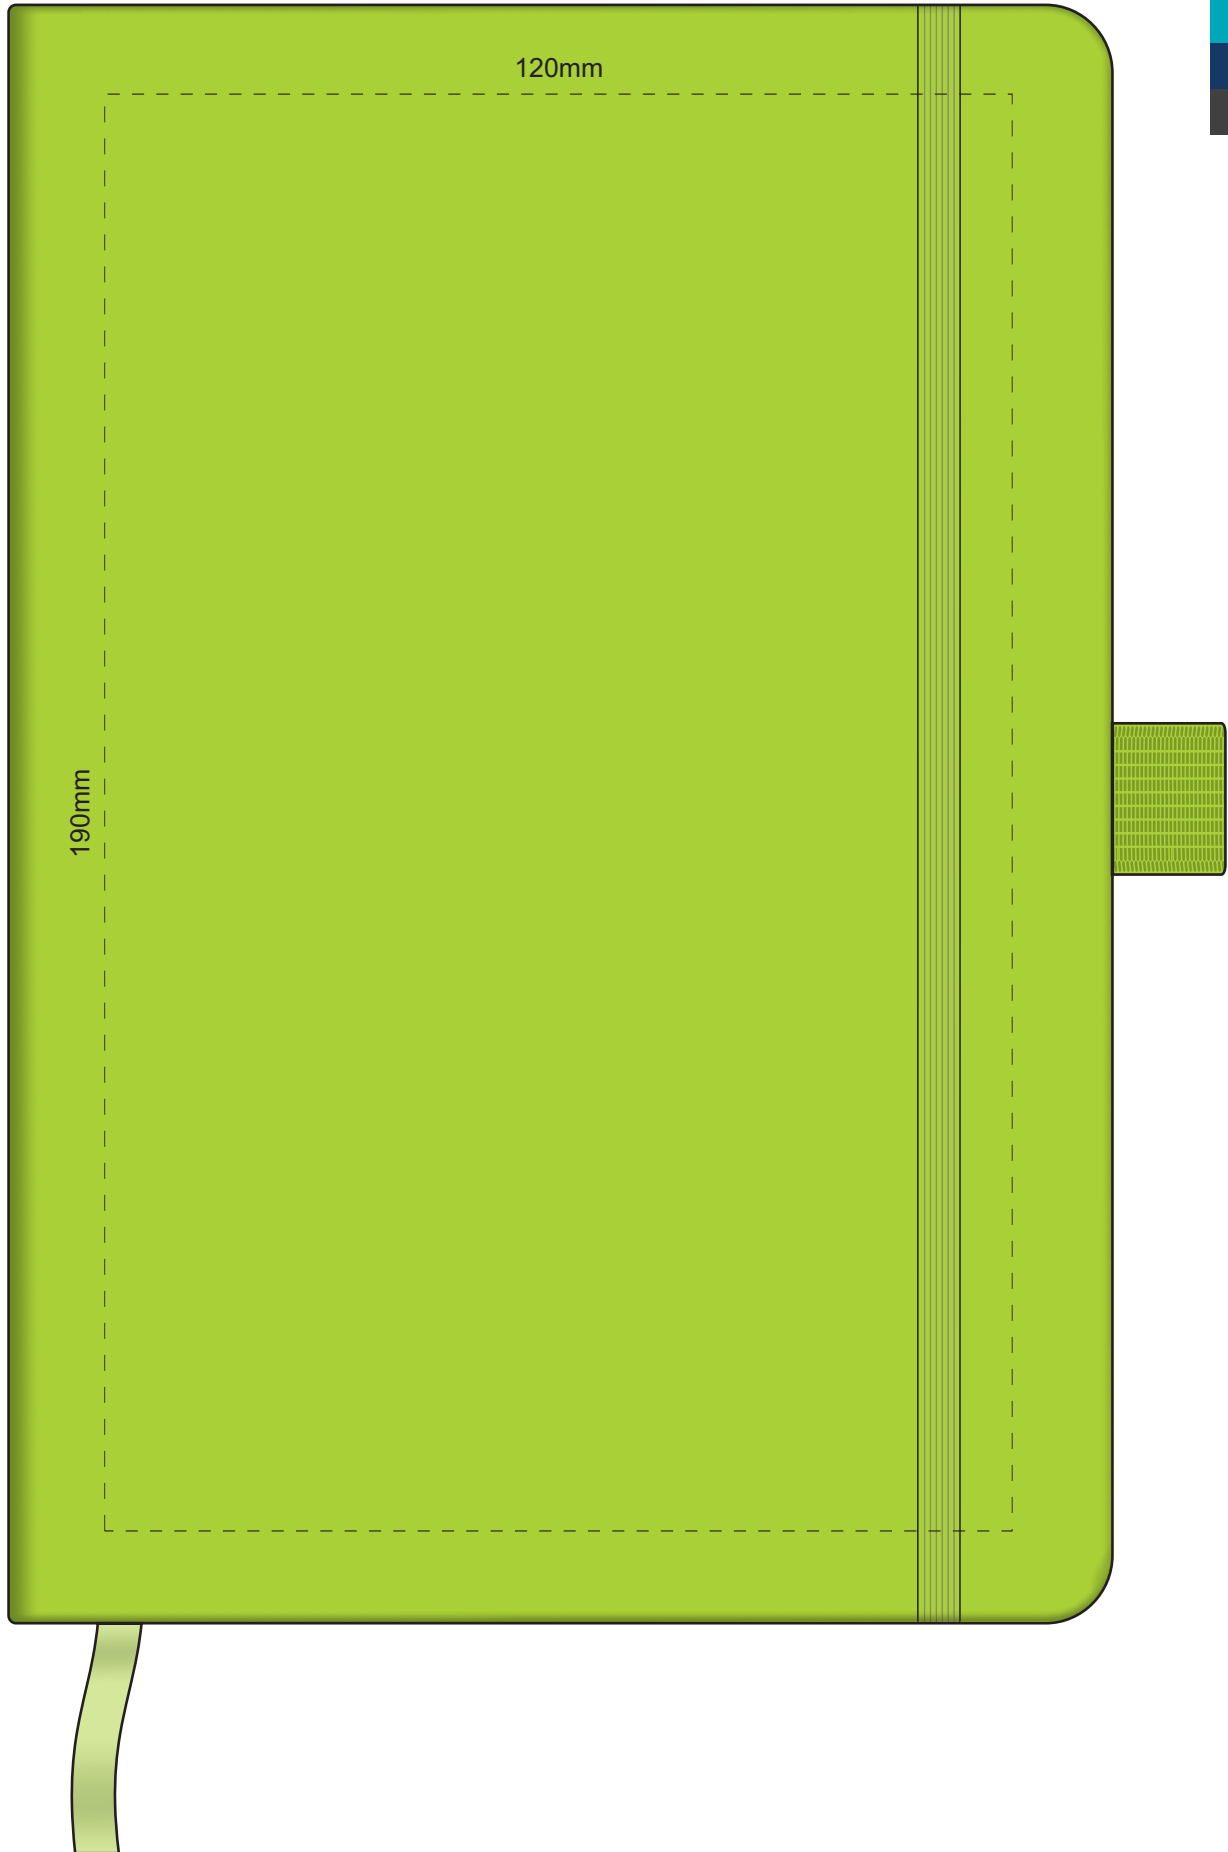

100% of Actual Size  
Pad Print

Branding area can be moved anywhere within the red line.

100% of Actual Size  
Pad Print

100% of Actual Size  
Screen Print (one colour)

100% of Actual Size  
Direct Digital

100% of Actual Size  
Debossing  
Debossing XL

Print area 115 x 90mm is moveable within the XL deboss area and can rotate to suit.