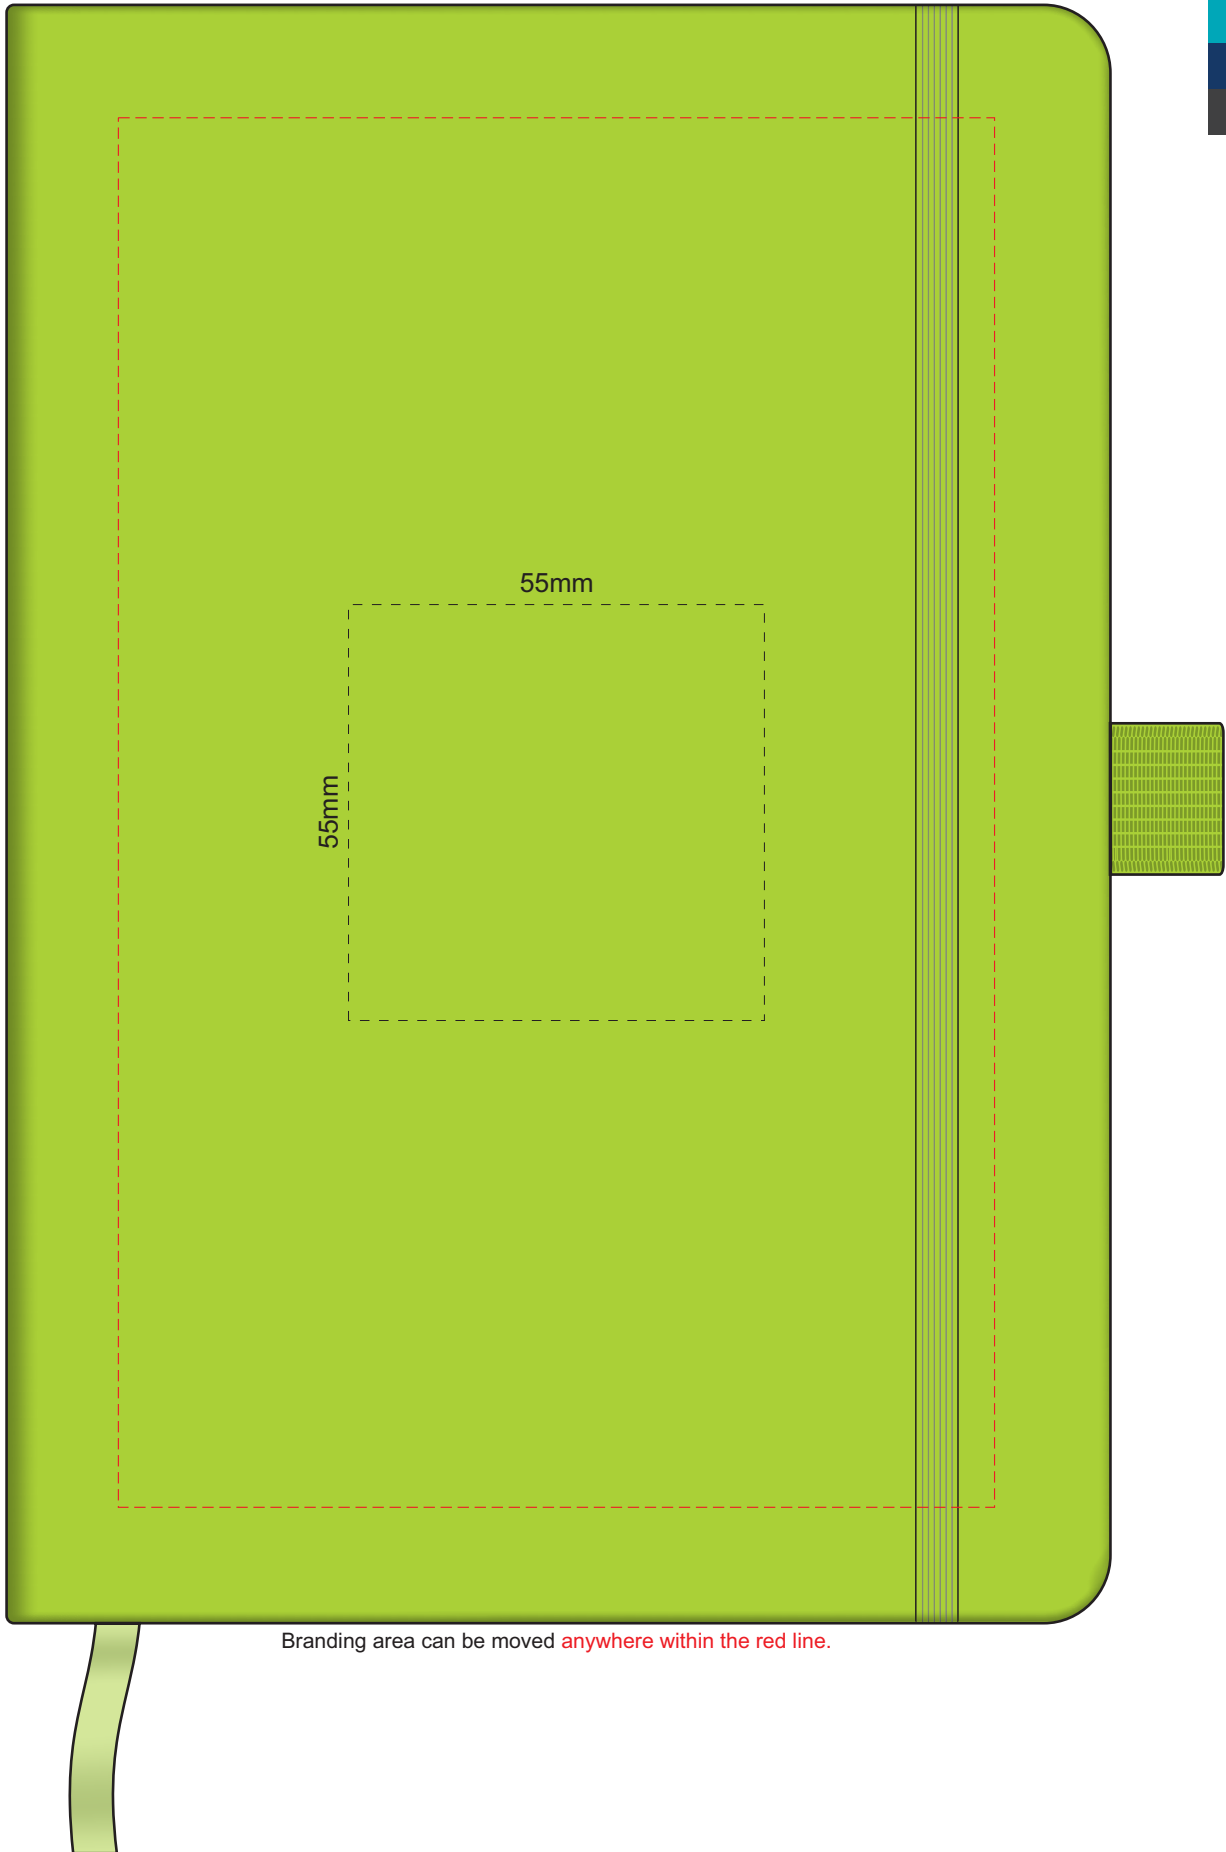

100% of Actual Size  
Pad Print

Branding area can be moved anywhere within the red line.

100% of Actual Size  
Pad Print

100% of Actual Size  
Screen Print (one colour)

100% of Actual Size  
Direct Digital

100% of Actual Size  
Debossing  
Debossing XL

Print area 115 x 90mm is moveable within the XL deboss area and can rotate to suit.