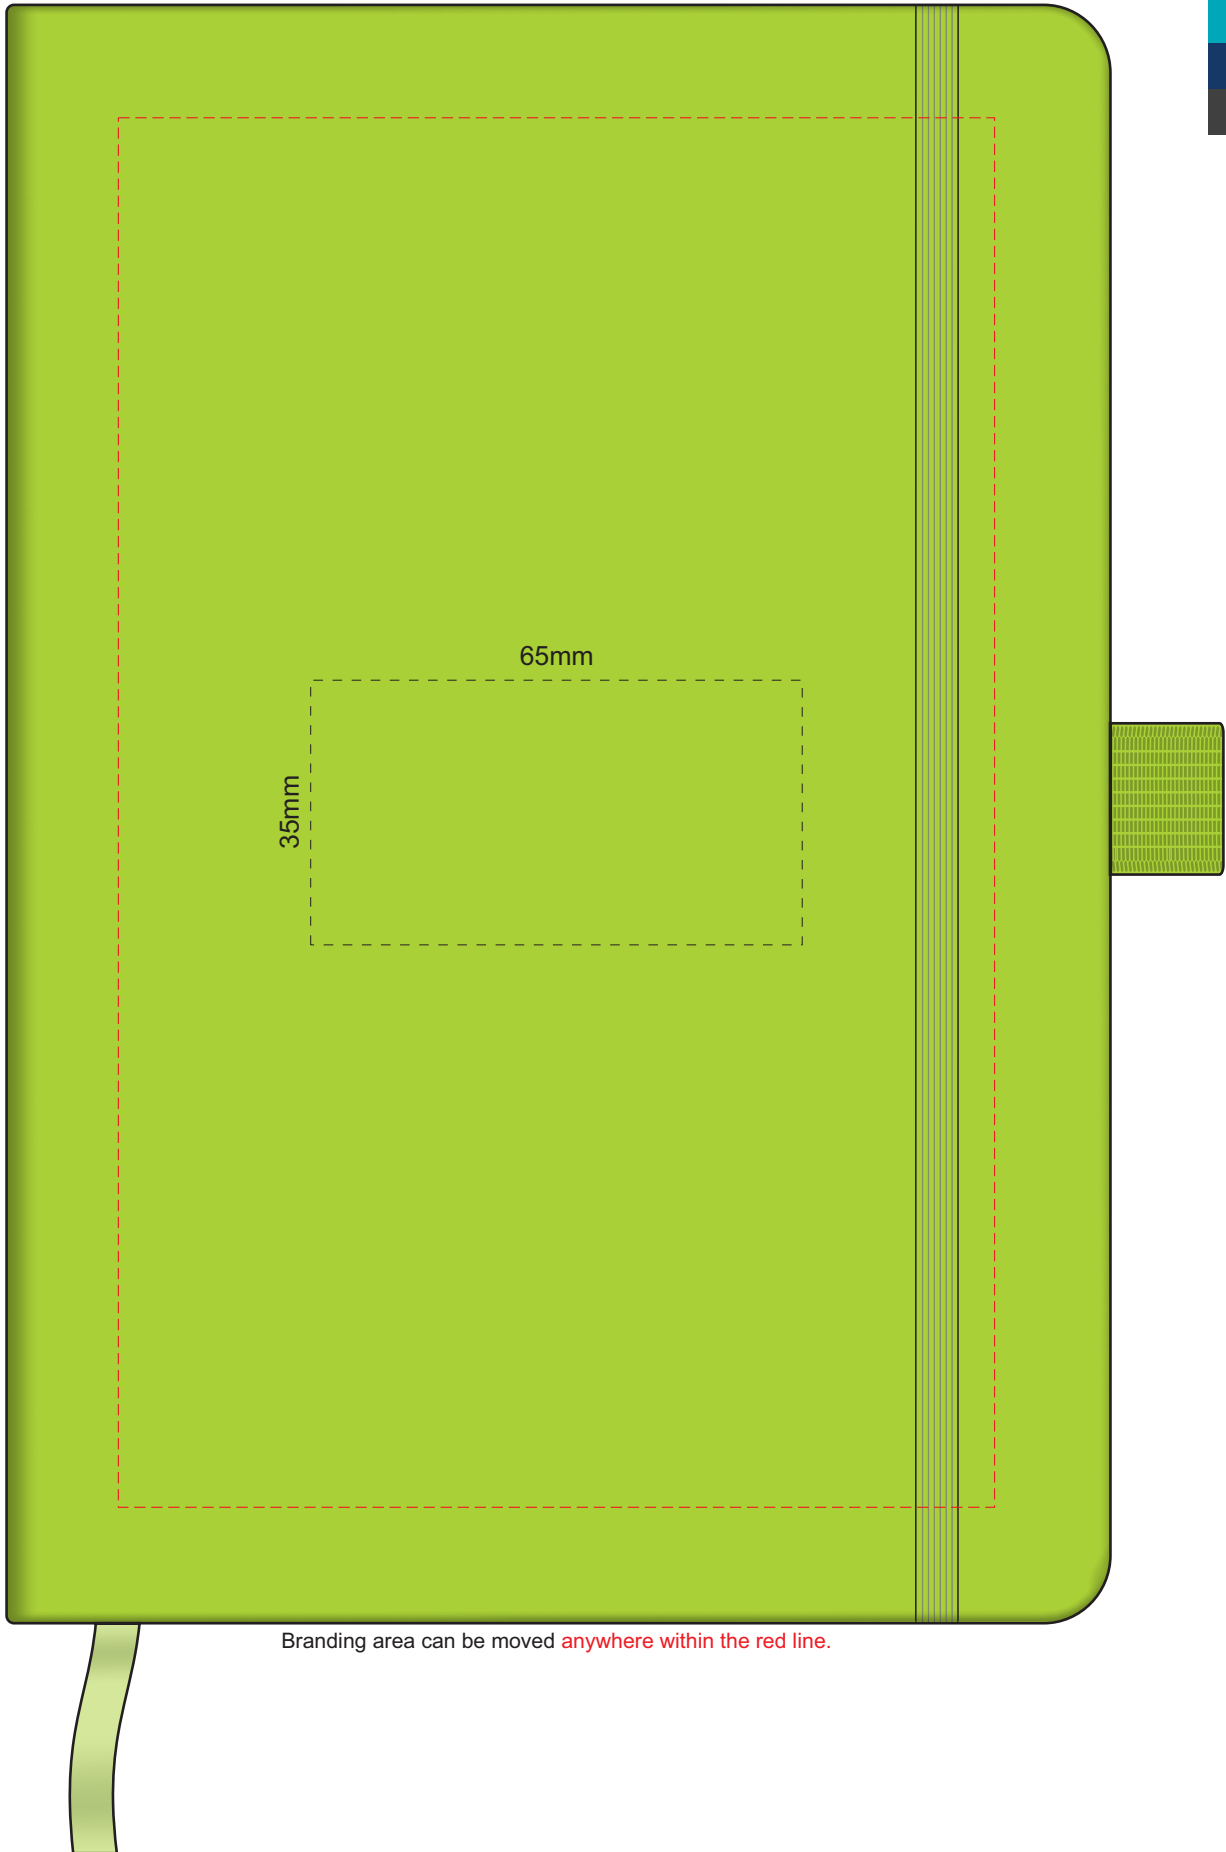

100% of Actual Size  
Pad Print

Branding area can be moved anywhere within the red line.

100% of Actual Size  
Pad Print

100% of Actual Size  
Screen Print (one colour)

100% of Actual Size  
Direct Digital

100% of Actual Size  
Debossing  
Debossing XL

Print area 115 x 90mm is moveable within the XL deboss area and can rotate to suit.