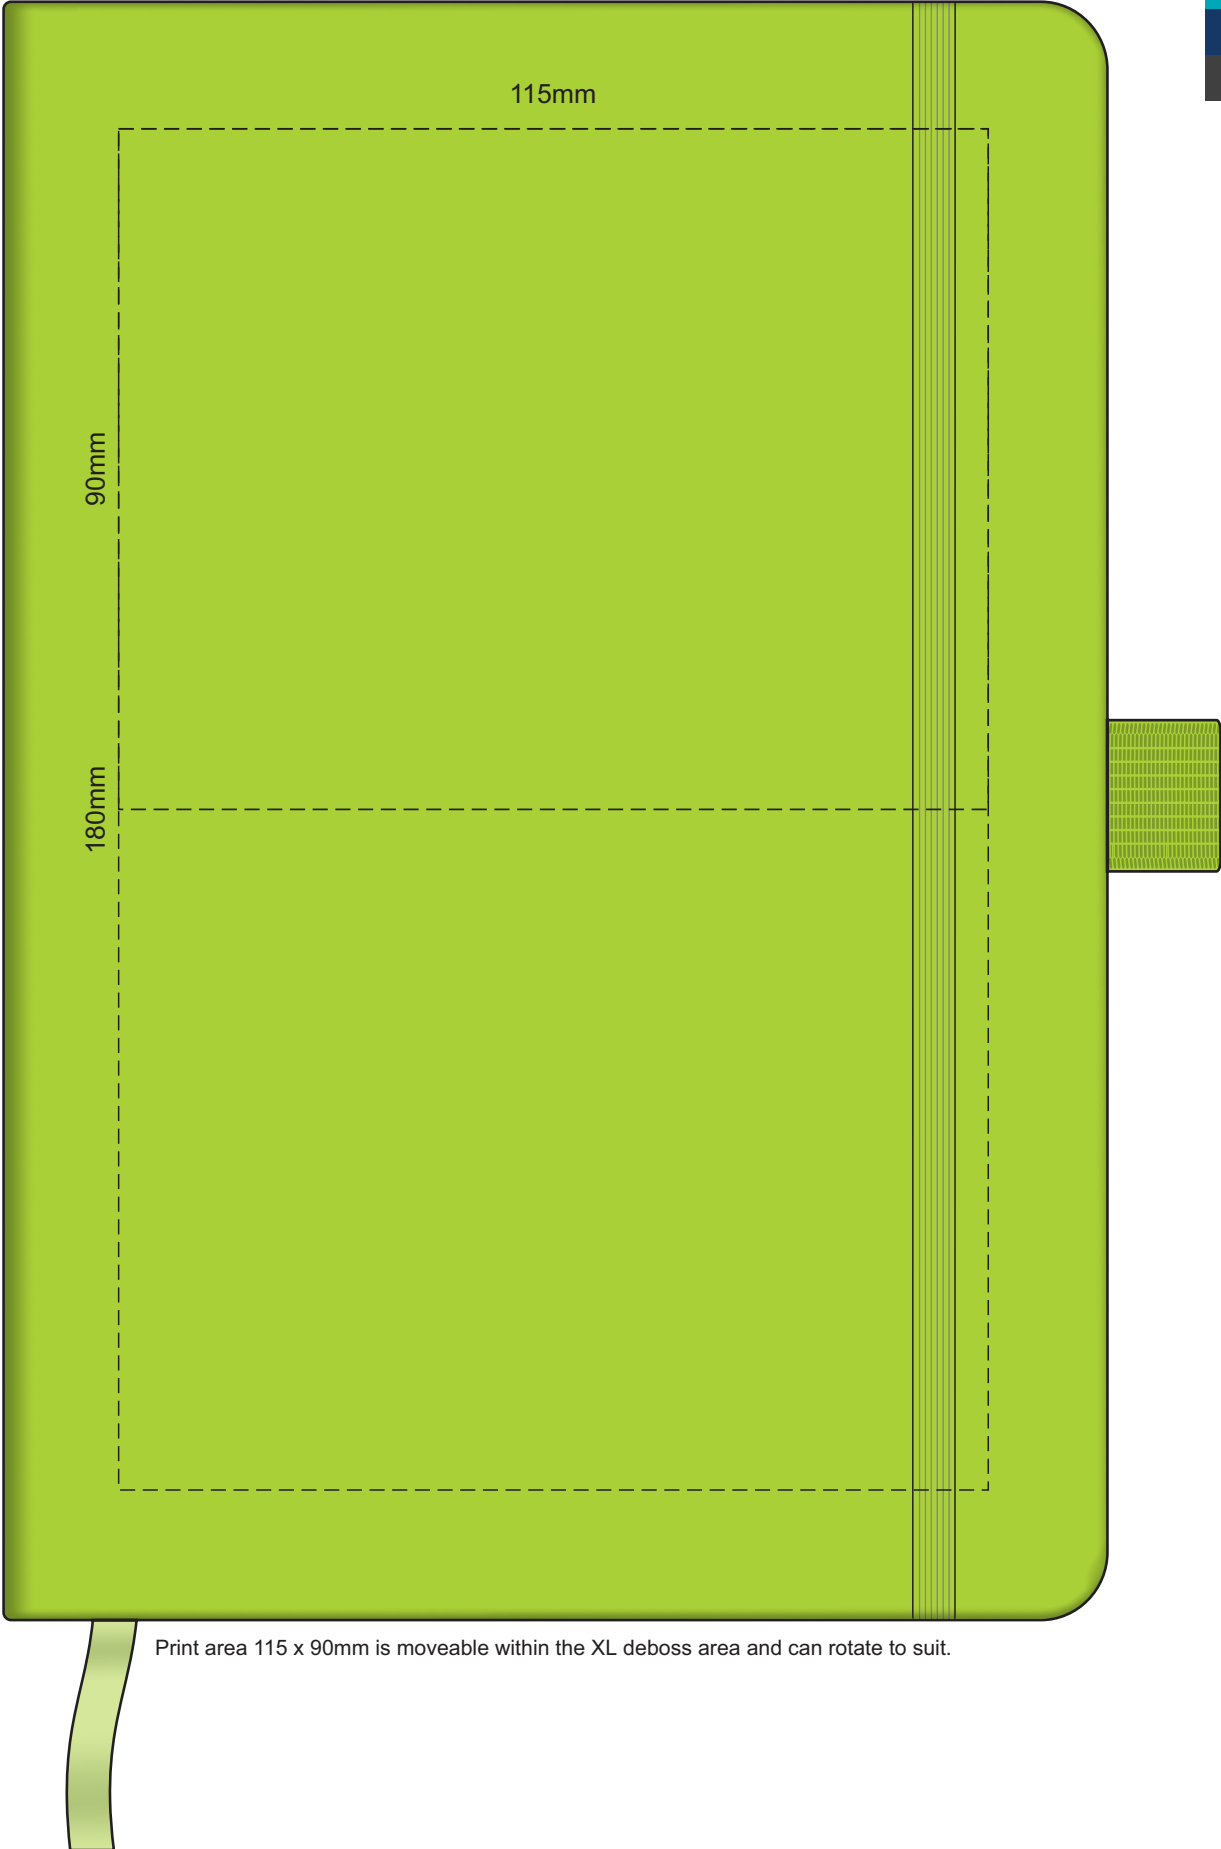

100% of Actual Size  
Pad Print

Branding area can be moved anywhere within the red line.

100% of Actual Size  
Pad Print

100% of Actual Size  
Screen Print (one colour)

100% of Actual Size  
Direct Digital

100% of Actual Size  
Debossing  
Debossing XL

Print area 115 x 90mm is moveable within the XL deboss area and can rotate to suit.