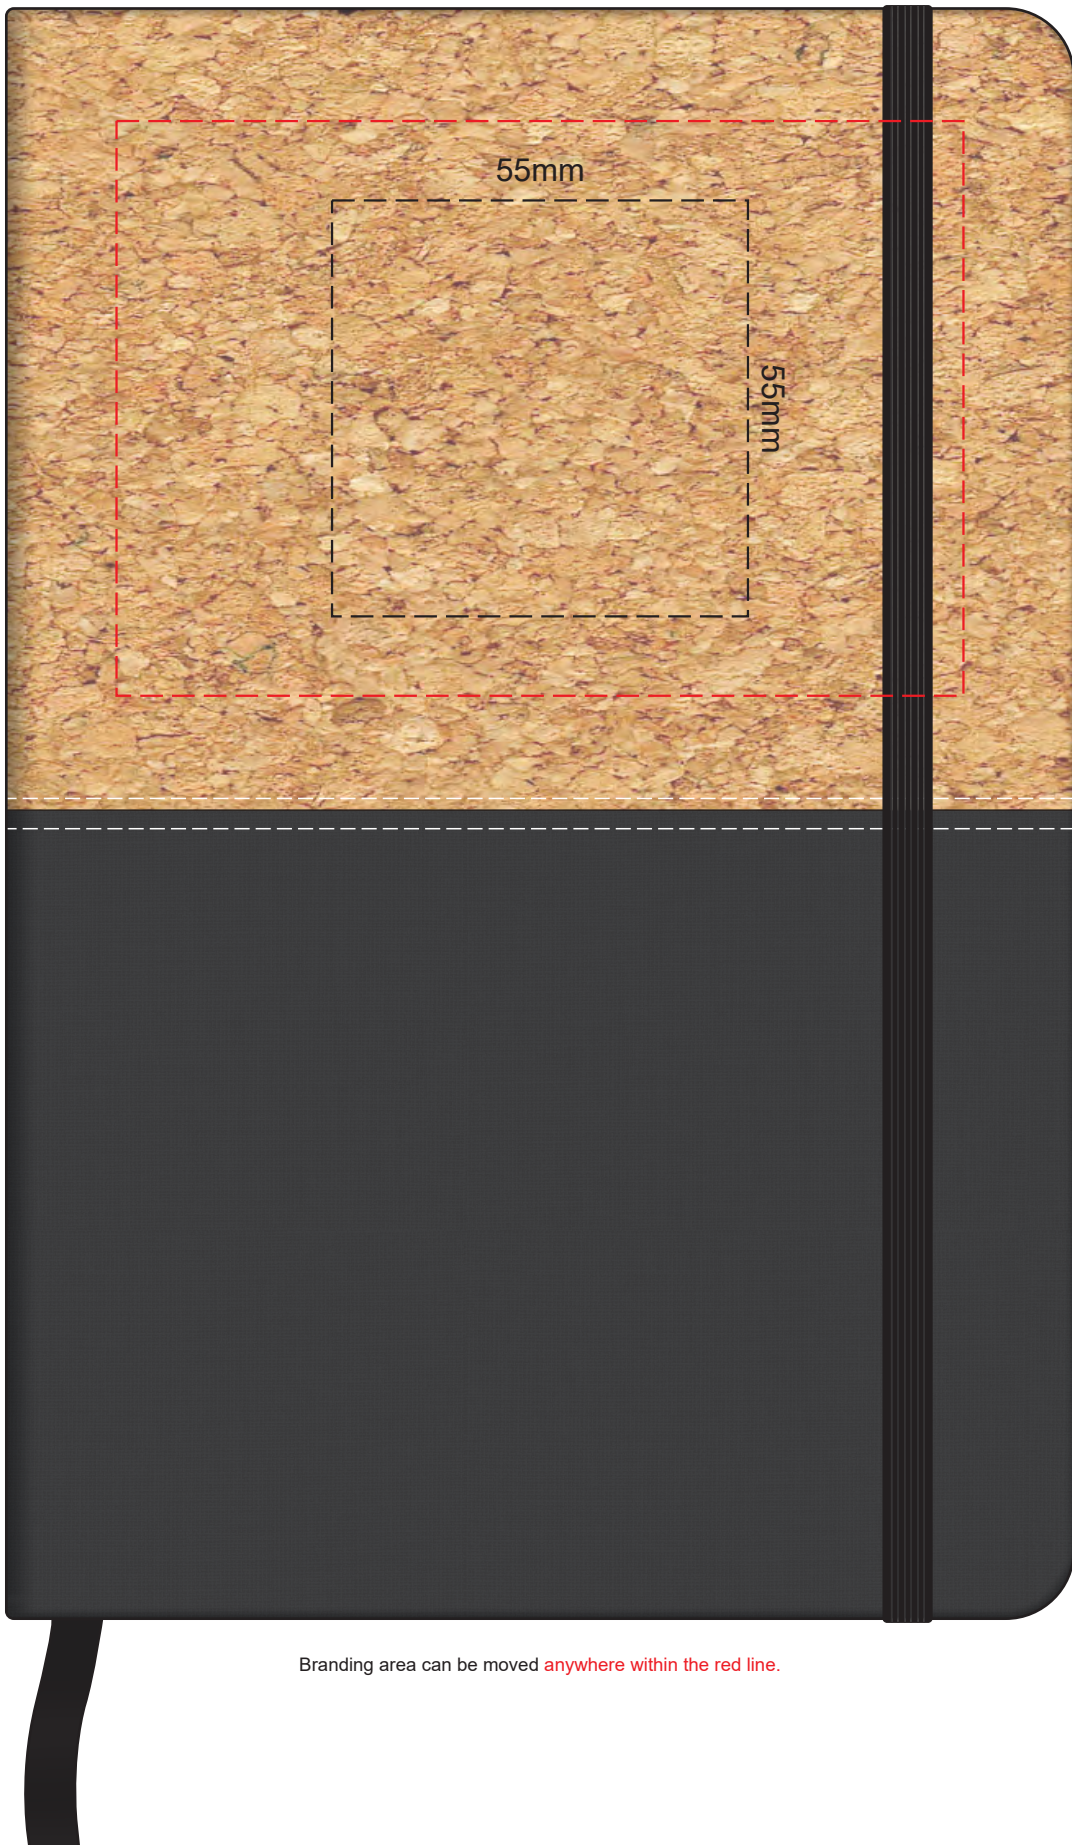

100% of Actual Size
Pad Print

Branding area can be moved **anywhere within the red line.**

100% of Actual Size
Pad Print

Branding area can be moved **anywhere within the red line.**

100% of Actual Size
Direct Digital

100% of Actual Size
Laser Engraving

This product is a natural material, please allow
for small variances in engraving colour.

Engraved Finish

100% of Actual Size
Debossing

110mm

75mm