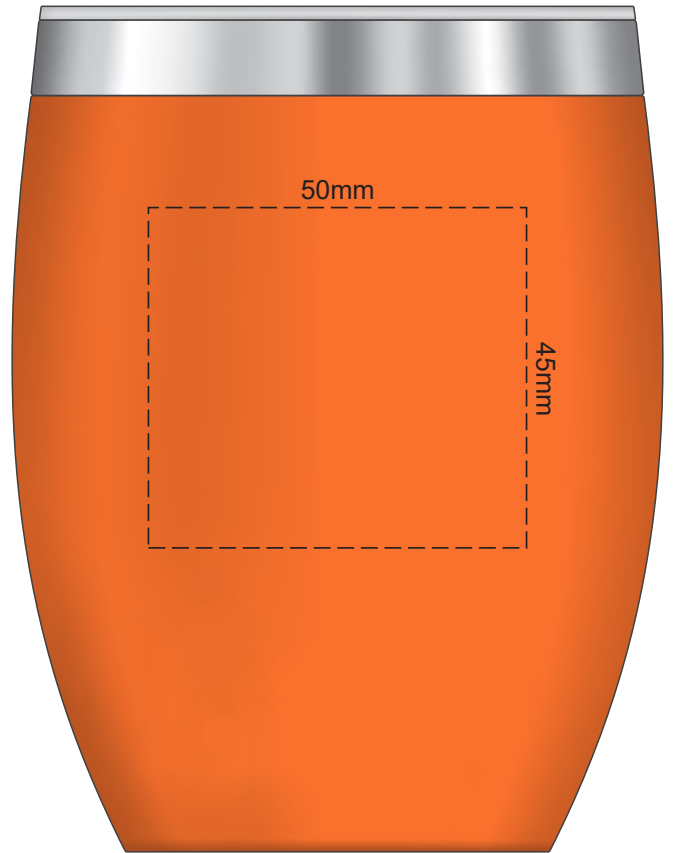

100% of Actual Size
Pad Print

100% of Actual Size
Laser Engraving

 Engraves to a Shiny Steel finish