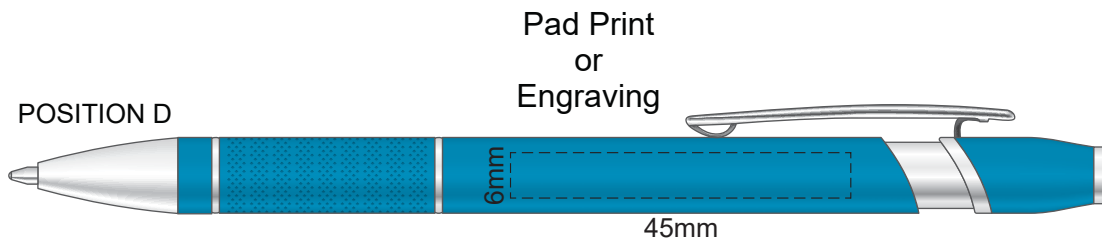

100% of Actual Size
Screen Print (one color)

 Engraves to Oxidised White

100% of Actual Size

Pad Print

100% of Actual Size

Direct Digital

100% of Actual Size

55mm

55mm

100% of Actual Size

65mm

35mm