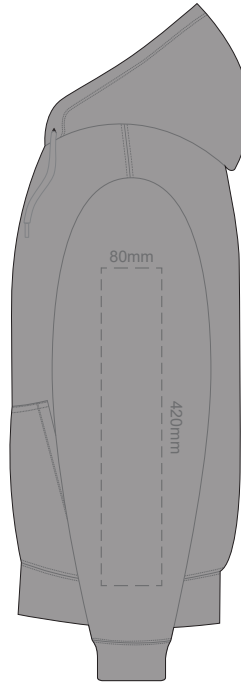

**BACK 3XL**

Print area 280x200mm can be rotated to best suit.

10% of Actual Size  
Colourflex Transfer

**FRONT 4XL**

10% of Actual Size  
Colourflex Transfer

**BACK 4XL**

Print area 280x200mm can be rotated to best suit.

10% of Actual Size  
Colourflex Transfer

**SIDE 1 XS**

**SIDE 2 XS**

10% of Actual Size  
Colourflex Transfer

SIDE 1 SMALL

SIDE 2 SMALL

10% of Actual Size  
Colourflex Transfer

SIDE 1 MEDIUM

SIDE 2 MEDIUM

10% of Actual Size  
Colourflex Transfer

SIDE 1 LARGE

SIDE 2 LARGE

10% of Actual Size  
Colourflex Transfer

SIDE 1 XL

SIDE 2 XL

10% of Actual Size  
Colourflex Transfer

**SIDE 1 2XL**

**SIDE 2 2XL**

10% of Actual Size  
Colourflex Transfer

**SIDE 1 3XL**

**SIDE 2 3XL**

10% of Actual Size  
Colourflex Transfer

**SIDE 1 4XL**

**SIDE 2 4XL**