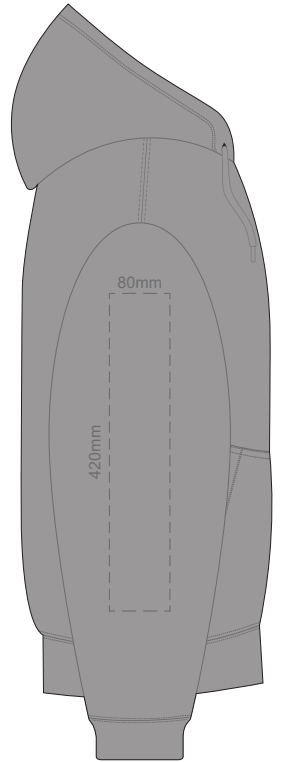

10% of Actual Size  
Colourflex Transfer

**SIDE 1 XS**

**SIDE 2 XS**

10% of Actual Size  
Colourflex Transfer

SIDE 1 SMALL

SIDE 2 SMALL

10% of Actual Size  
Colourflex Transfer

SIDE 1 MEDIUM

SIDE 2 MEDIUM

10% of Actual Size  
Colourflex Transfer

SIDE 1 LARGE

SIDE 2 LARGE

10% of Actual Size  
Colourflex Transfer

SIDE 1 XL

SIDE 2 XL

10% of Actual Size  
Colourflex Transfer

**SIDE 1 2XL**

**SIDE 2 2XL**

10% of Actual Size  
Colourflex Transfer

**SIDE 1 3XL**

**SIDE 2 3XL**

10% of Actual Size  
Colourflex Transfer

**SIDE 1 4XL**

**SIDE 2 4XL**

10% of Actual Size  
Embroidery

**FRONT EXTRA SMALL**

10% of Actual Size  
Embroidery

**FRONT SMALL**

10% of Actual Size  
Embroidery

**FRONT MEDIUM**

10% of Actual Size  
Embroidery

**FRONT LARGE**