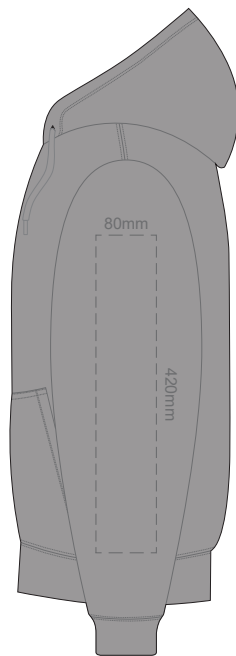

**FRONT XXL**

10% of Actual Size  
Colourflex Transfer

**BACK XXL**

Print area 280x200mm can be rotated to best suit.

10% of Actual Size  
Colourflex Transfer

**FRONT 3XL**

10% of Actual Size  
Colourflex Transfer

**BACK 3XL**

Print area 280x200mm can be rotated to best suit.

10% of Actual Size  
Colourflex Transfer

**FRONT 4XL**

10% of Actual Size  
Colourflex Transfer

**BACK 4XL**

Print area 280x200mm can be rotated to best suit.

10% of Actual Size  
Colourflex Transfer

**SIDE 1 XS**

**SIDE 2 XS**

10% of Actual Size  
Colourflex Transfer

SIDE 1 SMALL

SIDE 2 SMALL

10% of Actual Size  
Colourflex Transfer

SIDE 1 MEDIUM

SIDE 2 MEDIUM

10% of Actual Size  
Colourflex Transfer

SIDE 1 LARGE

SIDE 2 LARGE

10% of Actual Size  
Colourflex Transfer

SIDE 1 XL

SIDE 2 XL

10% of Actual Size  
Colourflex Transfer