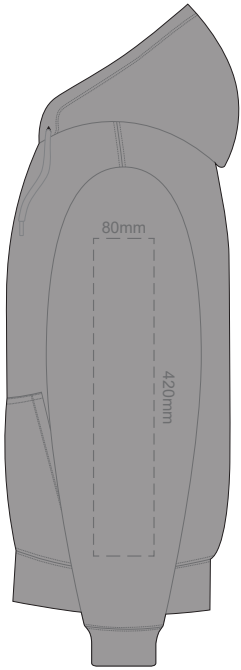

**FRONT XXL**

10% of Actual Size  
Colourflex Transfer

**BACK XXL**

Print area 280x200mm can be rotated to best suit.

10% of Actual Size  
Colourflex Transfer

**FRONT 3XL**

10% of Actual Size  
Colourflex Transfer

**BACK 3XL**

Print area 280x200mm can be rotated to best suit.

10% of Actual Size  
Colourflex Transfer

**FRONT 4XL**

10% of Actual Size  
Colourflex Transfer

**BACK 4XL**

Print area 280x200mm can be rotated to best suit.

10% of Actual Size  
Colourflex Transfer

**SIDE 1 XS**

**SIDE 2 XS**

10% of Actual Size  
Colourflex Transfer

SIDE 1 SMALL

SIDE 2 SMALL

10% of Actual Size  
Colourflex Transfer

SIDE 1 MEDIUM

SIDE 2 MEDIUM

10% of Actual Size  
Colourflex Transfer

SIDE 1 LARGE

SIDE 2 LARGE

10% of Actual Size  
Colourflex Transfer

SIDE 1 XL

SIDE 2 XL

10% of Actual Size  
Colourflex Transfer