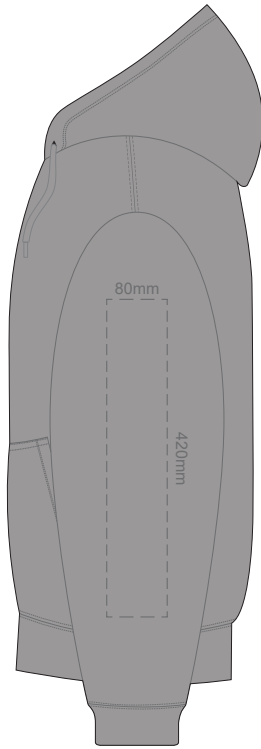

**BACK 3XL**

Print area 280x200mm can be rotated to best suit.

10% of Actual Size  
Colourflex Transfer

**FRONT 4XL**

10% of Actual Size  
Colourflex Transfer

**BACK 4XL**

Print area 280x200mm can be rotated to best suit.

10% of Actual Size  
Colourflex Transfer

**SIDE 1 XS**

**SIDE 2 XS**

10% of Actual Size  
Colourflex Transfer

SIDE 1 SMALL

SIDE 2 SMALL

10% of Actual Size  
Colourflex Transfer

SIDE 1 MEDIUM

SIDE 2 MEDIUM

10% of Actual Size  
Colourflex Transfer

SIDE 1 LARGE

SIDE 2 LARGE

10% of Actual Size  
Colourflex Transfer

SIDE 1 XL

SIDE 2 XL

10% of Actual Size  
Colourflex Transfer

**SIDE 1 2XL**

**SIDE 2 2XL**

10% of Actual Size  
Colourflex Transfer

**SIDE 1 3XL**

**SIDE 2 3XL**

10% of Actual Size  
Colourflex Transfer

**SIDE 1 4XL**

**SIDE 2 4XL**