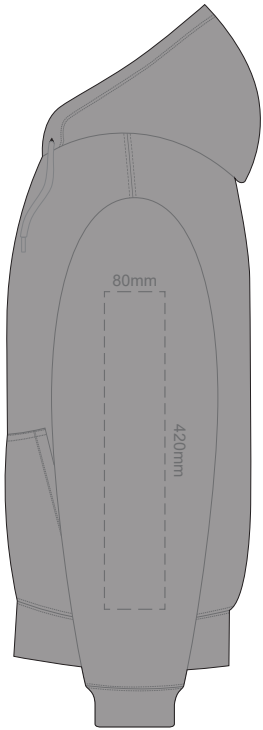

**BACK 3XL**

Print area 280x200mm can be rotated to best suit.

10% of Actual Size  
Colourflex Transfer

**FRONT 4XL**

10% of Actual Size  
Colourflex Transfer

**BACK 4XL**

Print area 280x200mm can be rotated to best suit.

10% of Actual Size  
Colourflex Transfer

**SIDE 1 XS**

**SIDE 2 XS**

10% of Actual Size  
Colourflex Transfer

SIDE 1 SMALL

SIDE 2 SMALL

10% of Actual Size  
Colourflex Transfer

SIDE 1 MEDIUM

SIDE 2 MEDIUM

10% of Actual Size  
Colourflex Transfer

SIDE 1 LARGE

SIDE 2 LARGE

10% of Actual Size  
Colourflex Transfer

SIDE 1 XL

SIDE 2 XL

10% of Actual Size  
Colourflex Transfer

**SIDE 1 2XL**

**SIDE 2 2XL**

10% of Actual Size  
Colourflex Transfer

**SIDE 1 3XL**

**SIDE 2 3XL**

10% of Actual Size  
Colourflex Transfer

**SIDE 1 4XL**

**SIDE 2 4XL**