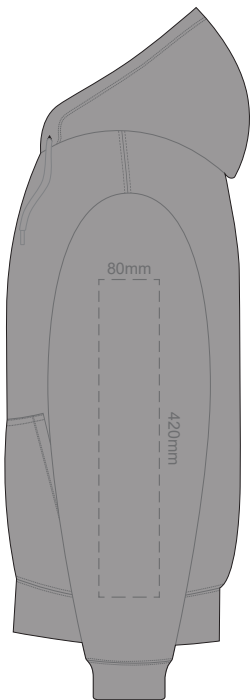

**BACK 3XL**

Print area 280x200mm can be rotated to best suit.

10% of Actual Size  
Colourflex Transfer

**FRONT 4XL**

10% of Actual Size  
Colourflex Transfer

**BACK 4XL**

Print area 280x200mm can be rotated to best suit.

10% of Actual Size  
Colourflex Transfer

**SIDE 1 XS**

**SIDE 2 XS**

10% of Actual Size  
Colourflex Transfer

SIDE 1 SMALL

SIDE 2 SMALL

10% of Actual Size  
Colourflex Transfer

SIDE 1 MEDIUM

SIDE 2 MEDIUM

10% of Actual Size  
Colourflex Transfer

SIDE 1 LARGE

SIDE 2 LARGE

10% of Actual Size  
Colourflex Transfer

SIDE 1 XL

SIDE 2 XL

10% of Actual Size  
Colourflex Transfer

**SIDE 1 2XL**

**SIDE 2 2XL**

10% of Actual Size  
Colourflex Transfer

**SIDE 1 3XL**

**SIDE 2 3XL**

10% of Actual Size  
Colourflex Transfer

**SIDE 1 4XL**

**SIDE 2 4XL**