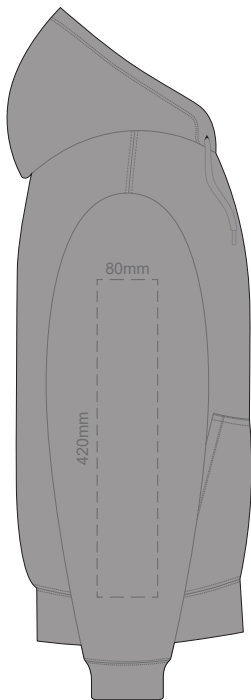

**BACK 3XL**

Print area 280x200mm can be rotated to best suit.

10% of Actual Size  
Colourflex Transfer

**FRONT 4XL**

10% of Actual Size  
Colourflex Transfer

**BACK 4XL**

Print area 280x200mm can be rotated to best suit.

10% of Actual Size  
Colourflex Transfer

**SIDE 1 XS**

**SIDE 2 XS**

10% of Actual Size  
Colourflex Transfer

SIDE 1 SMALL

SIDE 2 SMALL

10% of Actual Size  
Colourflex Transfer

SIDE 1 MEDIUM

SIDE 2 MEDIUM

10% of Actual Size  
Colourflex Transfer

SIDE 1 LARGE

SIDE 2 LARGE

10% of Actual Size  
Colourflex Transfer

SIDE 1 XL

SIDE 2 XL

10% of Actual Size  
Colourflex Transfer

**SIDE 1 2XL**

**SIDE 2 2XL**

10% of Actual Size  
Colourflex Transfer

**SIDE 1 3XL**

**SIDE 2 3XL**

10% of Actual Size  
Colourflex Transfer

**SIDE 1 4XL**

**SIDE 2 4XL**