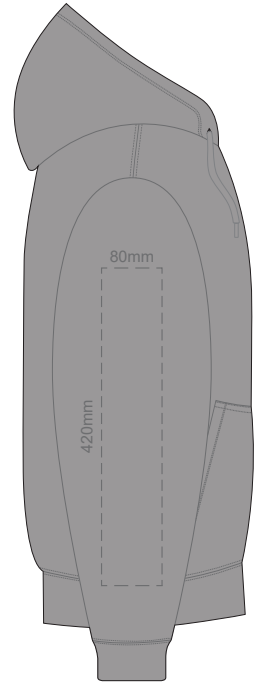

**BACK 3XL**

Print area 280x200mm can be rotated to best suit.

10% of Actual Size  
Colourflex Transfer

**FRONT 4XL**

10% of Actual Size  
Colourflex Transfer

**BACK 4XL**

Print area 280x200mm can be rotated to best suit.

10% of Actual Size  
Colourflex Transfer

**SIDE 1 XS**

**SIDE 2 XS**

10% of Actual Size  
Colourflex Transfer

SIDE 1 SMALL

SIDE 2 SMALL

10% of Actual Size  
Colourflex Transfer

SIDE 1 MEDIUM

SIDE 2 MEDIUM

10% of Actual Size  
Colourflex Transfer

SIDE 1 LARGE

SIDE 2 LARGE

10% of Actual Size  
Colourflex Transfer

SIDE 1 XL

SIDE 2 XL

10% of Actual Size  
Colourflex Transfer

**SIDE 1 2XL**

**SIDE 2 2XL**

10% of Actual Size  
Colourflex Transfer

**SIDE 1 3XL**

**SIDE 2 3XL**

10% of Actual Size  
Colourflex Transfer

**SIDE 1 4XL**

**SIDE 2 4XL**