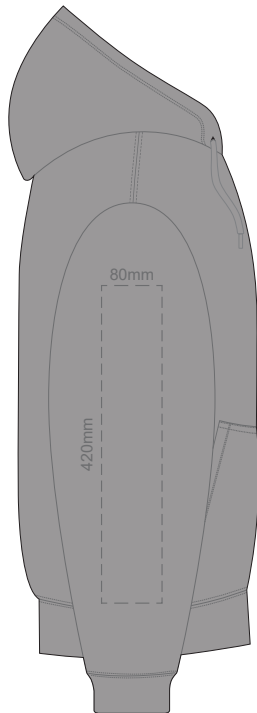

**BACK 3XL**

Print area 280x200mm can be rotated to best suit.

10% of Actual Size  
Colourflex Transfer

**FRONT 4XL**

10% of Actual Size  
Colourflex Transfer

**BACK 4XL**

Print area 280x200mm can be rotated to best suit.

10% of Actual Size  
Colourflex Transfer

**SIDE 1 XS**

**SIDE 2 XS**

10% of Actual Size  
Colourflex Transfer

SIDE 1 SMALL

SIDE 2 SMALL

10% of Actual Size  
Colourflex Transfer

SIDE 1 MEDIUM

SIDE 2 MEDIUM

10% of Actual Size  
Colourflex Transfer

SIDE 1 LARGE

SIDE 2 LARGE

10% of Actual Size  
Colourflex Transfer

SIDE 1 XL

SIDE 2 XL

10% of Actual Size  
Colourflex Transfer

**SIDE 1 2XL**

**SIDE 2 2XL**

10% of Actual Size  
Colourflex Transfer

**SIDE 1 3XL**

**SIDE 2 3XL**

10% of Actual Size  
Colourflex Transfer

**SIDE 1 4XL**

**SIDE 2 4XL**