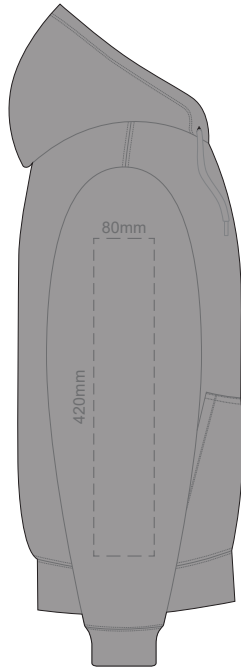

**FRONT XXL**

10% of Actual Size  
Colourflex Transfer

**BACK XXL**

Print area 280x200mm can be rotated to best suit.

10% of Actual Size  
Colourflex Transfer

**FRONT 3XL**

10% of Actual Size  
Colourflex Transfer

**BACK 3XL**

Print area 280x200mm can be rotated to best suit.

10% of Actual Size  
Colourflex Transfer

**FRONT 4XL**

10% of Actual Size  
Colourflex Transfer

**BACK 4XL**

Print area 280x200mm can be rotated to best suit.

10% of Actual Size  
Colourflex Transfer

**SIDE 1 XS**

**SIDE 2 XS**

10% of Actual Size  
Colourflex Transfer

SIDE 1 SMALL

SIDE 2 SMALL

10% of Actual Size  
Colourflex Transfer

SIDE 1 MEDIUM

SIDE 2 MEDIUM

10% of Actual Size  
Colourflex Transfer

SIDE 1 LARGE

SIDE 2 LARGE

10% of Actual Size  
Colourflex Transfer

SIDE 1 XL

SIDE 2 XL

10% of Actual Size  
Colourflex Transfer