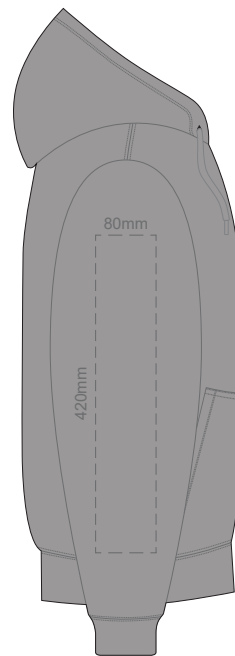

**FRONT XXL**

10% of Actual Size  
Colourflex Transfer

**BACK XXL**

Print area 280x200mm can be rotated to best suit.

10% of Actual Size  
Colourflex Transfer

**FRONT 3XL**

10% of Actual Size  
Colourflex Transfer

**BACK 3XL**

Print area 280x200mm can be rotated to best suit.

10% of Actual Size  
Colourflex Transfer

**FRONT 4XL**

10% of Actual Size  
Colourflex Transfer

**BACK 4XL**

Print area 280x200mm can be rotated to best suit.

10% of Actual Size  
Colourflex Transfer

**SIDE 1 XS**

**SIDE 2 XS**

10% of Actual Size  
Colourflex Transfer

SIDE 1 SMALL

SIDE 2 SMALL

10% of Actual Size  
Colourflex Transfer

SIDE 1 MEDIUM

SIDE 2 MEDIUM

10% of Actual Size  
Colourflex Transfer

SIDE 1 LARGE

SIDE 2 LARGE

10% of Actual Size  
Colourflex Transfer

SIDE 1 XL

SIDE 2 XL

10% of Actual Size  
Colourflex Transfer