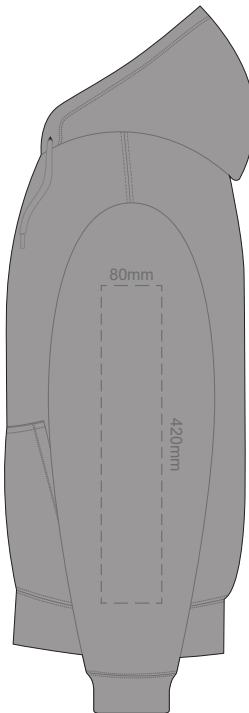

**BACK 3XL**

Print area 280x200mm can be rotated to best suit.

10% of Actual Size  
Colourflex Transfer

**FRONT 4XL**

10% of Actual Size  
Colourflex Transfer

**BACK 4XL**

Print area 280x200mm can be rotated to best suit.

10% of Actual Size  
Colourflex Transfer

**SIDE 1 XS**

**SIDE 2 XS**

10% of Actual Size  
Colourflex Transfer

SIDE 1 SMALL

SIDE 2 SMALL

10% of Actual Size  
Colourflex Transfer

SIDE 1 MEDIUM

SIDE 2 MEDIUM

10% of Actual Size  
Colourflex Transfer

SIDE 1 LARGE

SIDE 2 LARGE

10% of Actual Size  
Colourflex Transfer

SIDE 1 XL

SIDE 2 XL

10% of Actual Size  
Colourflex Transfer

**SIDE 1 2XL**

**SIDE 2 2XL**

10% of Actual Size  
Colourflex Transfer

**SIDE 1 3XL**

**SIDE 2 3XL**

10% of Actual Size  
Colourflex Transfer

**SIDE 1 4XL**

**SIDE 2 4XL**