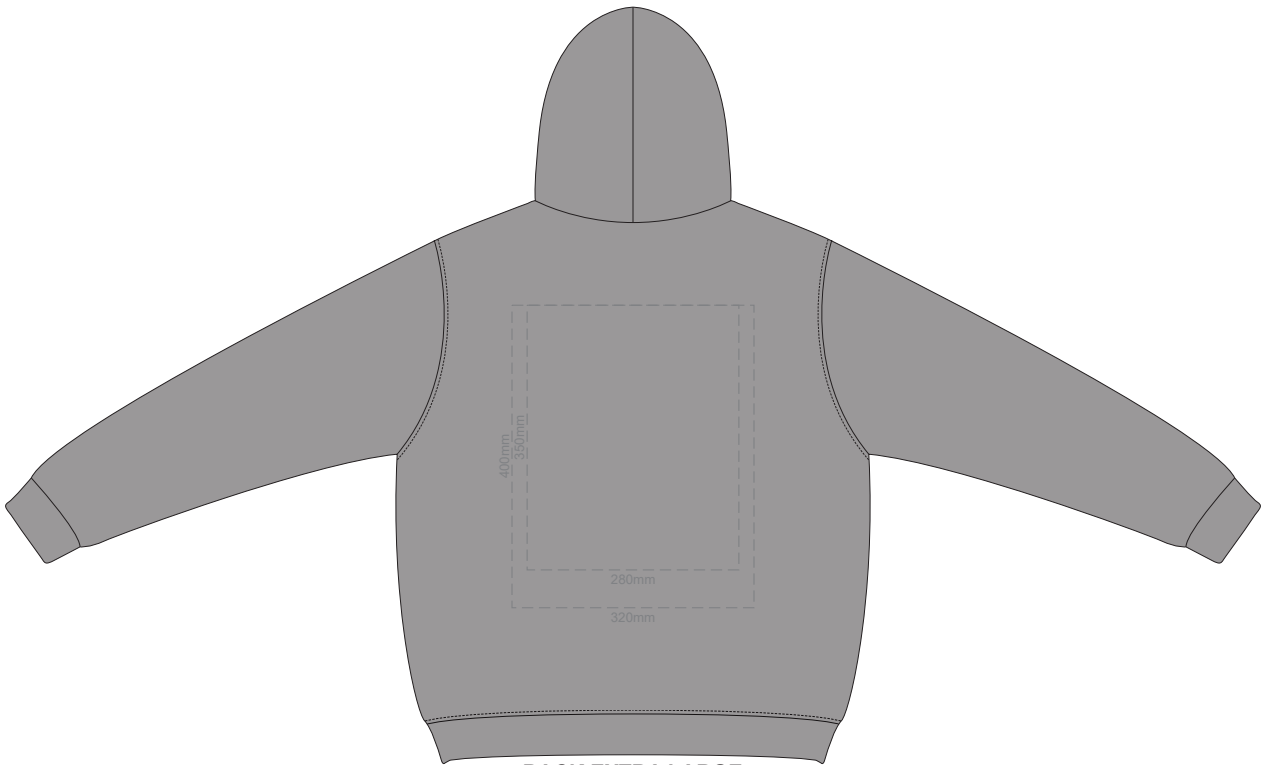

10% of Actual Size  
Screen Print (3 col max)

**FRONT EXTRA SMALL**

10% of Actual Size  
Screen Print (3 col max)

**BACK EXTRA SMALL**

10% of Actual Size  
Screen Print (3 col max)

**FRONT SMALL**

10% of Actual Size  
Screen Print (3 col max)

**BACK SMALL**

10% of Actual Size  
Screen Print (3 col max)

**FRONT MEDIUM**

10% of Actual Size  
Screen Print (3 col max)

**BACK MEDIUM**

10% of Actual Size  
Screen Print (3 col max)

10% of Actual Size  
Screen Print (3 col max)

10% of Actual Size  
Screen Print (3 col max)

**FRONT EXTRA LARGE**

10% of Actual Size  
Screen Print (3 col max)

**BACK EXTRA LARGE**

10% of Actual Size  
Screen Print (3 col max)

**FRONT XXL**

10% of Actual Size  
Screen Print (3 col max)

**BACK 4XL**

10% of Actual Size  
Colourflex Transfer

**FRONT EXTRA SMALL**

10% of Actual Size  
Colourflex Transfer

**BACK EXTRA SMALL**

Print area 280x200mm can be rotated to best suit.

10% of Actual Size  
Colourflex Transfer