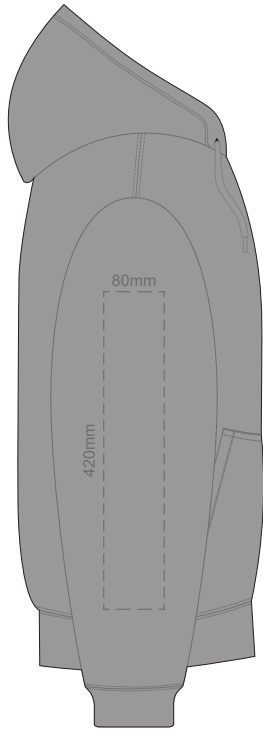

**BACK 3XL**

Print area 280x200mm can be rotated to best suit.

10% of Actual Size  
Colourflex Transfer

**FRONT 4XL**

10% of Actual Size  
Colourflex Transfer

**BACK 4XL**

Print area 280x200mm can be rotated to best suit.

10% of Actual Size  
Colourflex Transfer

**SIDE 1 XS**

**SIDE 2 XS**

10% of Actual Size  
Colourflex Transfer

SIDE 1 SMALL

SIDE 2 SMALL

10% of Actual Size  
Colourflex Transfer

SIDE 1 MEDIUM

SIDE 2 MEDIUM

10% of Actual Size  
Colourflex Transfer

SIDE 1 LARGE

SIDE 2 LARGE

10% of Actual Size  
Colourflex Transfer

SIDE 1 XL

SIDE 2 XL

10% of Actual Size  
Colourflex Transfer

**SIDE 1 2XL**

**SIDE 2 2XL**

10% of Actual Size  
Colourflex Transfer

**SIDE 1 3XL**

**SIDE 2 3XL**

10% of Actual Size  
Colourflex Transfer

**SIDE 1 4XL**

**SIDE 2 4XL**