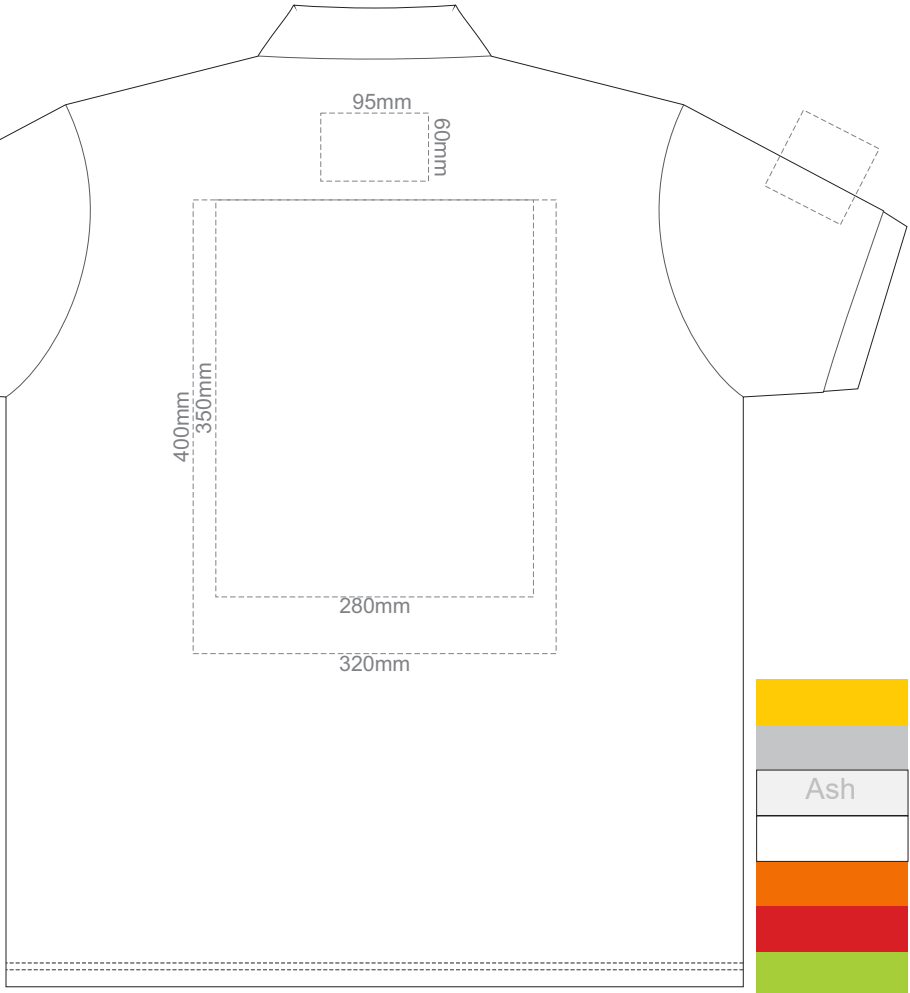

15% of Actual Size  
Screen Print

FRONT ADULT XXL

BACK ADULT XXL

ADULT XXL

15% of Actual Size  
Screen Print

FRONT ADULT 3XL

BACK ADULT 3XL

ADULT 3XL

15% of Actual Size  
Screen Print

FRONT ADULT 4XL

BACK ADULT 4XL

ADULT 4XL

15% of Actual Size  
Screen Print

FRONT ADULT 5XL

ADULT 5XL

15% of Actual Size  
Screen Print

BACK ADULT 5XL

ADULT 5XL

15% of Actual Size  
Colourflex Transfer

**FRONT ADULT SMALL**

**BACK ADULT SMALL**

Print area 280x200mm can be rotated to best suit.

**ADULT SMALL**

15% of Actual Size  
Colourflex Transfer

Print area 280x200mm can be rotated to best suit.

Ash

**ADULT LARGE**

15% of Actual Size  
Colourflex Transfer

**FRONT ADULT XL**

**BACK ADULT XL**

Print area 280x200mm can be rotated to best suit.

**ADULT XL**