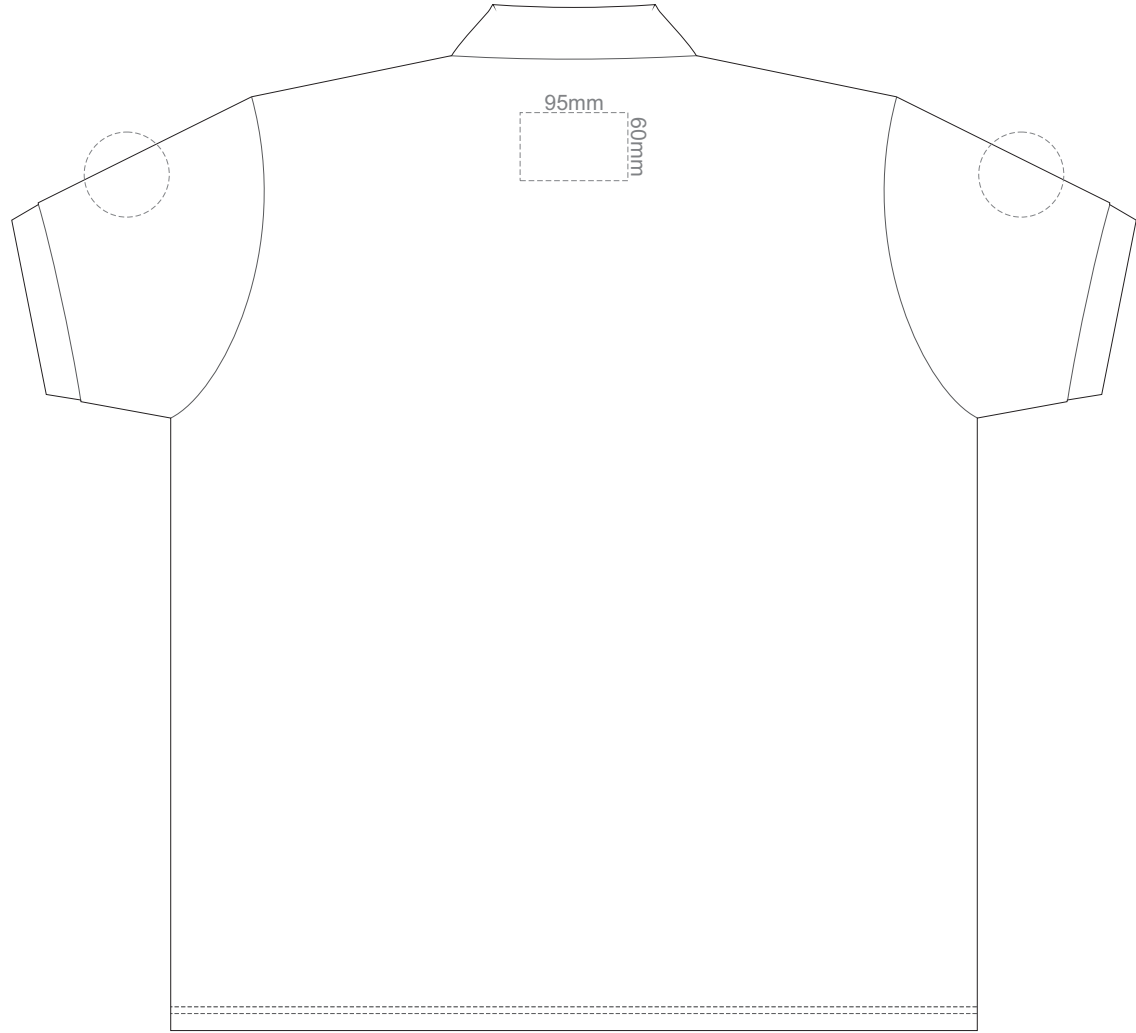

15% of Actual Size  
Colourflex Transfer

FRONT ADULT 5XL

ADULT 5XL

15% of Actual Size  
Colourflex Transfer

**BACK ADULT 5XL**

Print area 280x200mm can be rotated to best suit.

**ADULT 5XL**

15% of Actual Size  
Embroidery

FRONT ADULT 4XL

BACK ADULT 4XL

ADULT 4XL

15% of Actual Size  
Embroidery

FRONT ADULT 5XL

ADULT 5XL

15% of Actual Size  
Embroidery

BACK ADULT 5XL