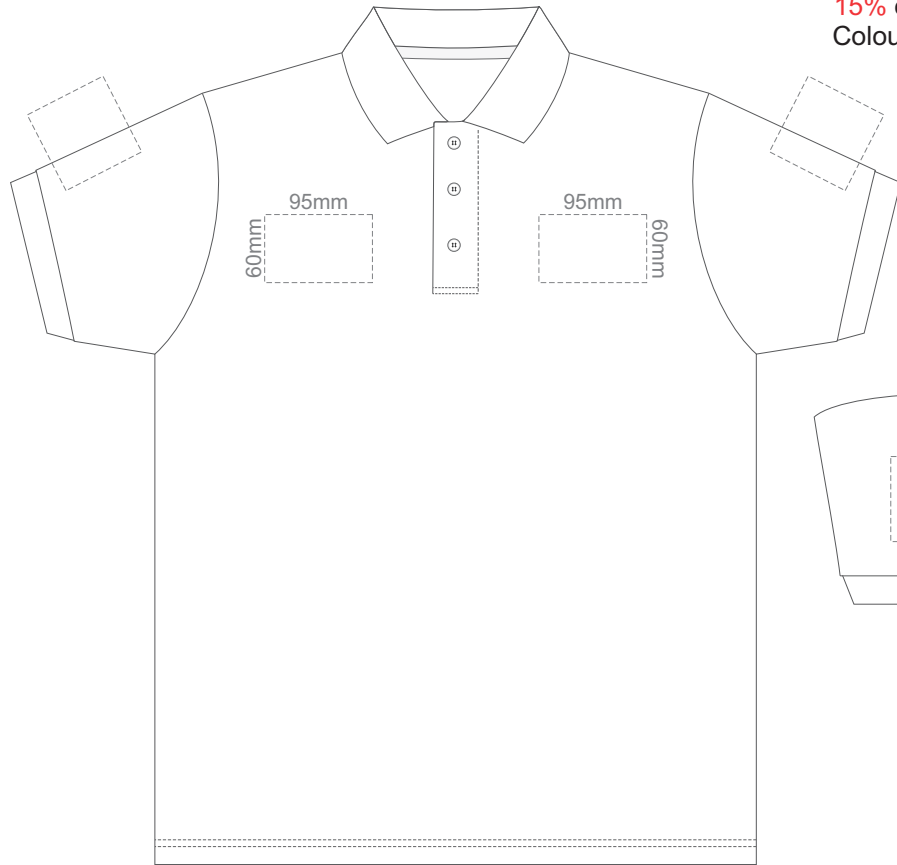

15% of Actual Size  
Screen Print

FRONT ADULT 4XL

BACK ADULT 4XL

ADULT 4XL

15% of Actual Size  
Screen Print

FRONT ADULT 5XL

ADULT 5XL

15% of Actual Size  
Screen Print

BACK ADULT 5XL

ADULT 5XL

15% of Actual Size  
Colourflex Transfer

**FRONT ADULT SMALL**

**BACK ADULT SMALL**

Print area 280x200mm can be rotated to best suit.

**ADULT SMALL**

15% of Actual Size  
Colourflex Transfer