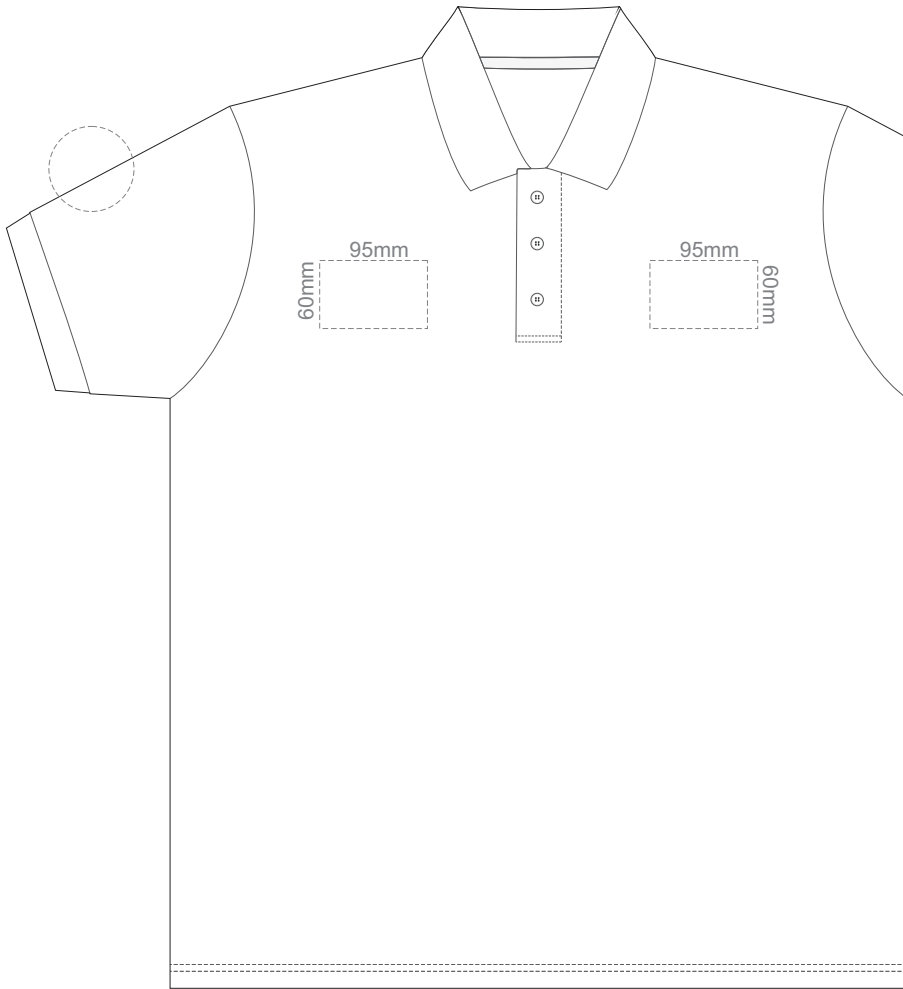

15% of Actual Size  
Colourflex Transfer

FRONT ADULT 5XL

ADULT 5XL

15% of Actual Size  
Colourflex Transfer

**BACK ADULT 5XL**

Print area 280x200mm can be rotated to best suit.

**ADULT 5XL**

15% of Actual Size  
Embroidery

**FRONT ADULT LARGE**

**BACK ADULT LARGE**

**ADULT LARGE**

15% of Actual Size  
Embroidery

FRONT ADULT XL

BACK ADULT XL

ADULT XL

15% of Actual Size  
Embroidery

FRONT ADULT XXL

BACK ADULT XXL

ADULT XXL

15% of Actual Size  
Embroidery

FRONT ADULT 3XL

BACK ADULT 3XL

ADULT 3XL

15% of Actual Size  
Embroidery

FRONT ADULT 4XL

BACK ADULT 4XL

ADULT 4XL

15% of Actual Size  
Embroidery

FRONT ADULT 5XL

ADULT 5XL

15% of Actual Size  
Embroidery

BACK ADULT 5XL