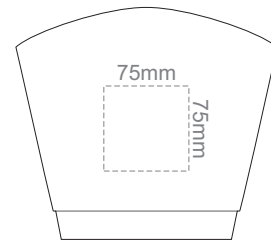

BACK ADULT 5XL

ADULT 5XL

15% of Actual Size  
Colourflex Transfer

**FRONT ADULT SMALL**

**BACK ADULT SMALL**

Print area 280x200mm can be rotated to best suit.

**ADULT SMALL**

15% of Actual Size  
Colourflex Transfer

**FRONT ADULT MEDIUM**

**BACK ADULT MEDIUM**

Print area 280x200mm can be rotated to best suit.

Ash

**ADULT MEDIUM**

15% of Actual Size  
Colourflex Transfer

**FRONT ADULT LARGE**

**BACK ADULT LARGE**

Print area 280x200mm can be rotated to best suit.

Ash

**ADULT LARGE**

15% of Actual Size  
Colourflex Transfer

**FRONT ADULT XL**

**BACK ADULT XL**

Print area 280x200mm can be rotated to best suit.

**ADULT XL**

15% of Actual Size  
Colourflex Transfer

**FRONT ADULT XXL**

**BACK ADULT XXL**

Print area 280x200mm can be rotated to best suit.

**ADULT XXL**

15% of Actual Size  
Colourflex Transfer

**FRONT ADULT 3XL**

**BACK ADULT 3XL**