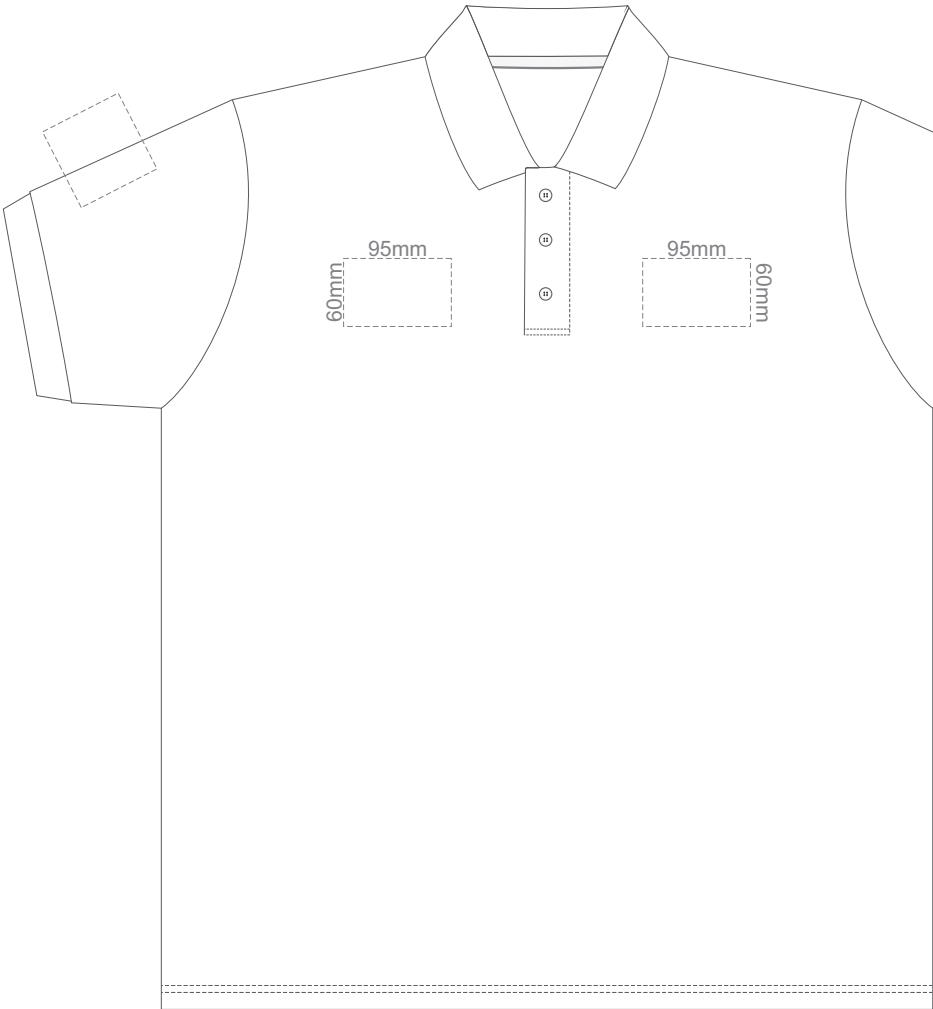

15% of Actual Size  
Screen Print

FRONT ADULT LARGE

BACK ADULT LARGE

ADULT LARGE

15% of Actual Size  
Screen Print

FRONT ADULT XL

BACK ADULT XL

ADULT XL

15% of Actual Size  
Screen Print

FRONT ADULT XXL

BACK ADULT XXL

ADULT XXL

15% of Actual Size  
Screen Print

FRONT ADULT 3XL

BACK ADULT 3XL

ADULT 3XL

15% of Actual Size  
Screen Print

FRONT ADULT 4XL

BACK ADULT 4XL

ADULT 4XL

15% of Actual Size  
Screen Print

FRONT ADULT 5XL

ADULT 5XL

15% of Actual Size  
Screen Print

BACK ADULT 5XL

ADULT 5XL

15% of Actual Size  
Colourflex Transfer

**FRONT ADULT SMALL**

**BACK ADULT SMALL**

Print area 280x200mm can be rotated to best suit.

**ADULT SMALL**

15% of Actual Size  
Colourflex Transfer