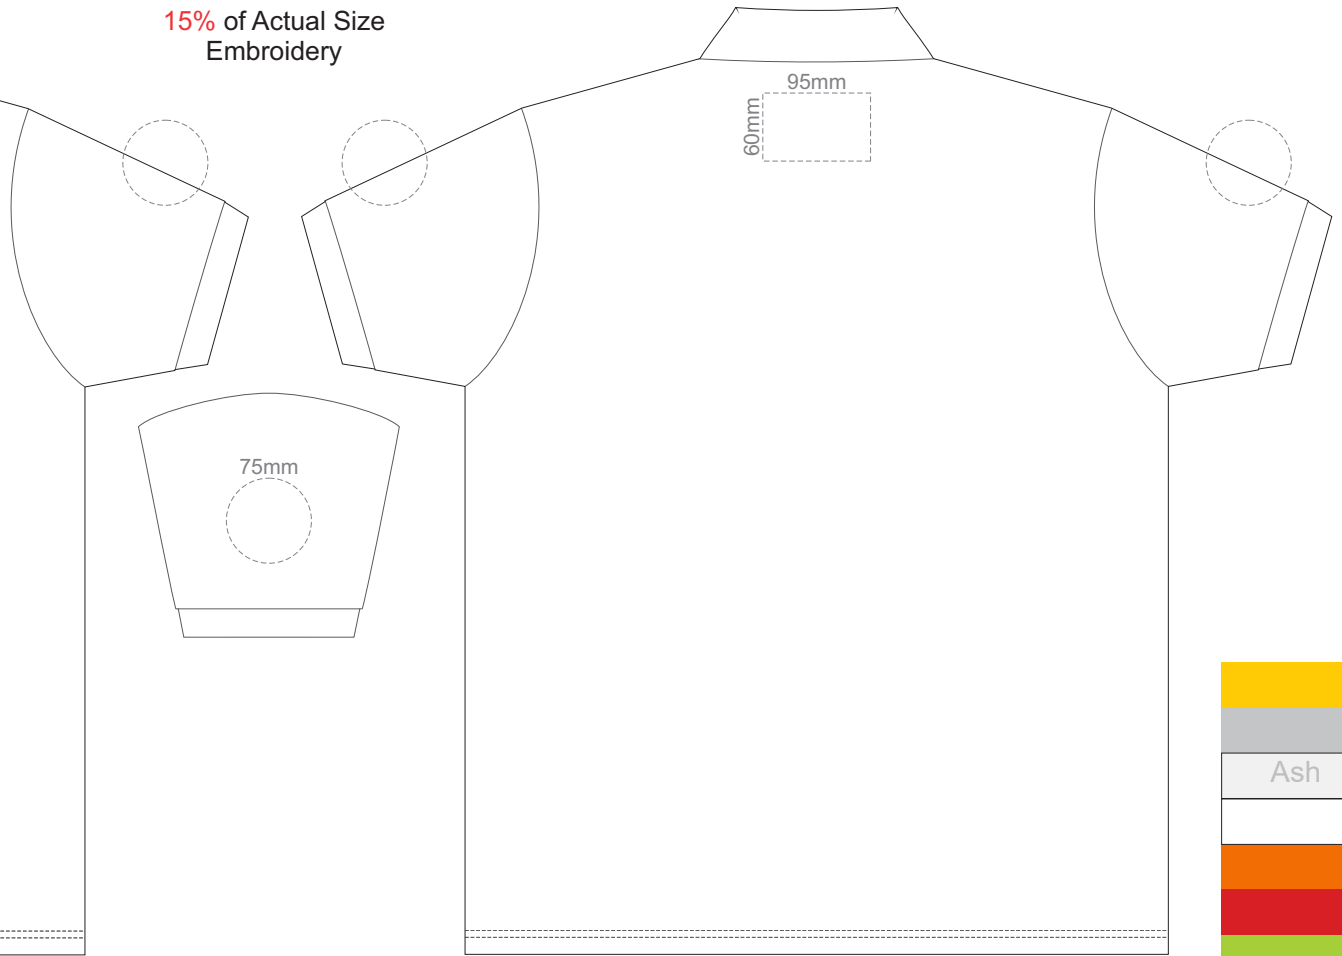

BACK ADULT XXL