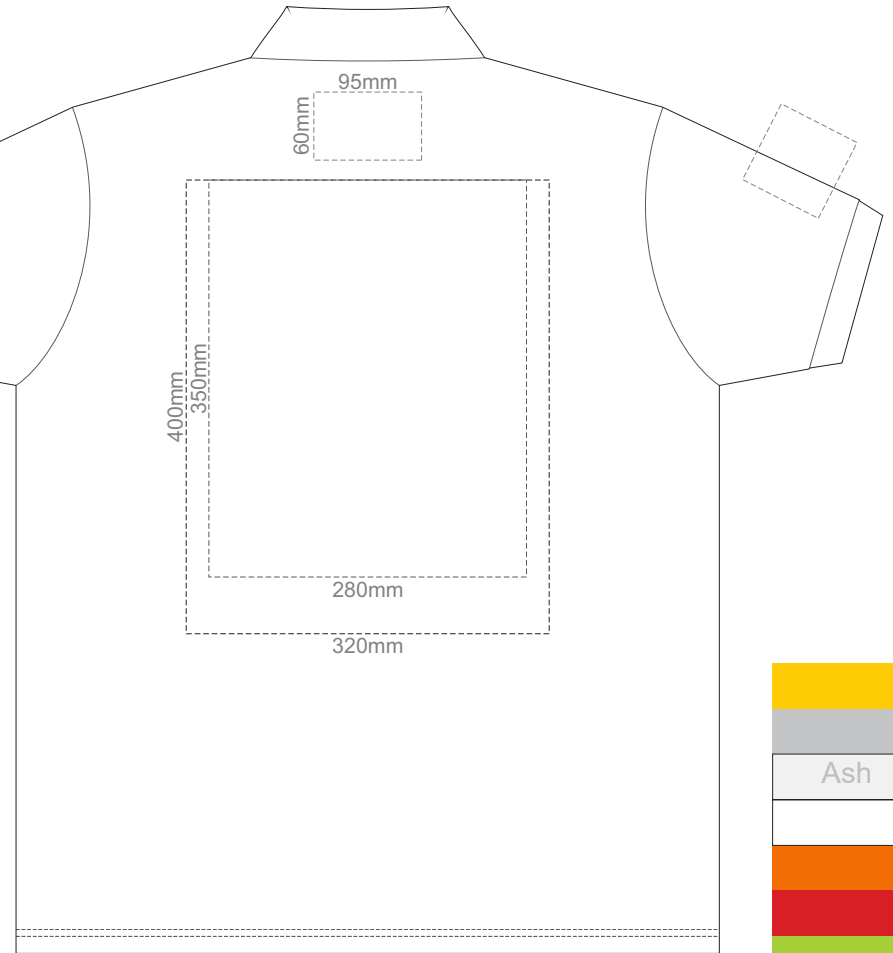

15% of Actual Size  
Screen Print

**FRONT ADULT SMALL**

**BACK ADULT SMALL**

**ADULT SMALL**

15% of Actual Size  
Screen Print

**FRONT ADULT MEDIUM**

**BACK ADULT MEDIUM**

**ADULT MEDIUM**

15% of Actual Size  
Screen Print

FRONT ADULT LARGE

BACK ADULT LARGE

ADULT LARGE

15% of Actual Size  
Screen Print

FRONT ADULT XL

BACK ADULT XL

ADULT XL

15% of Actual Size  
Screen Print

FRONT ADULT XXL

BACK ADULT XXL

ADULT XXL

15% of Actual Size  
Screen Print

FRONT ADULT 3XL

BACK ADULT 3XL

ADULT 3XL

BACK ADULT 5XL

ADULT 5XL

15% of Actual Size  
Colourflex Transfer

**FRONT ADULT SMALL**

**BACK ADULT SMALL**

Print area 280x200mm can be rotated to best suit.

**ADULT SMALL**

15% of Actual Size  
Colourflex Transfer