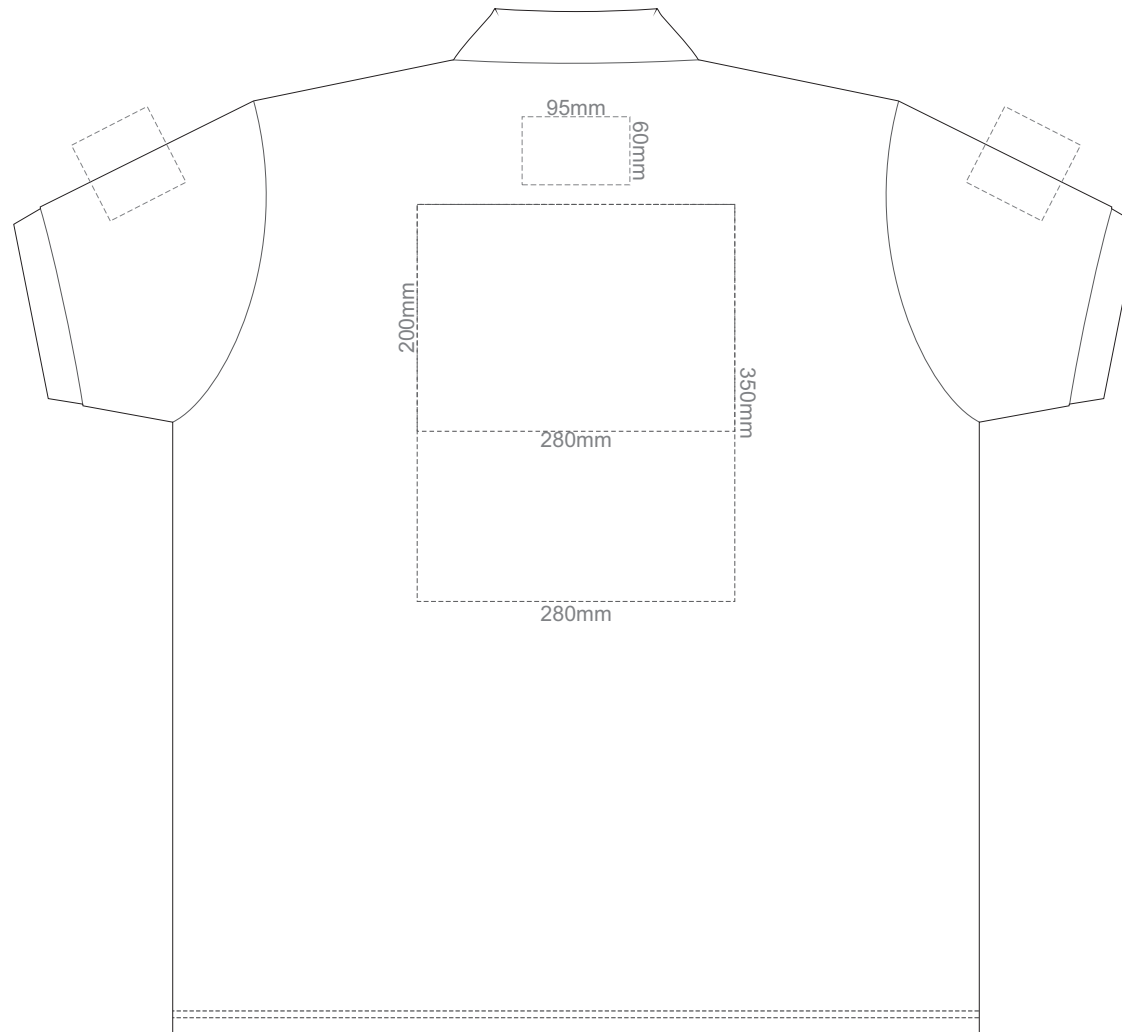

Print area 280x200mm can be rotated to best suit.

**ADULT 3XL**

15% of Actual Size  
Colourflex Transfer

**FRONT ADULT 4XL**

**BACK ADULT 4XL**

Print area 280x200mm can be rotated to best suit.

**ADULT 4XL**

15% of Actual Size  
Colourflex Transfer

FRONT ADULT 5XL

ADULT 5XL

15% of Actual Size  
Colourflex Transfer

**BACK ADULT 5XL**

Print area 280x200mm can be rotated to best suit.

**ADULT 5XL**

15% of Actual Size  
Embroidery