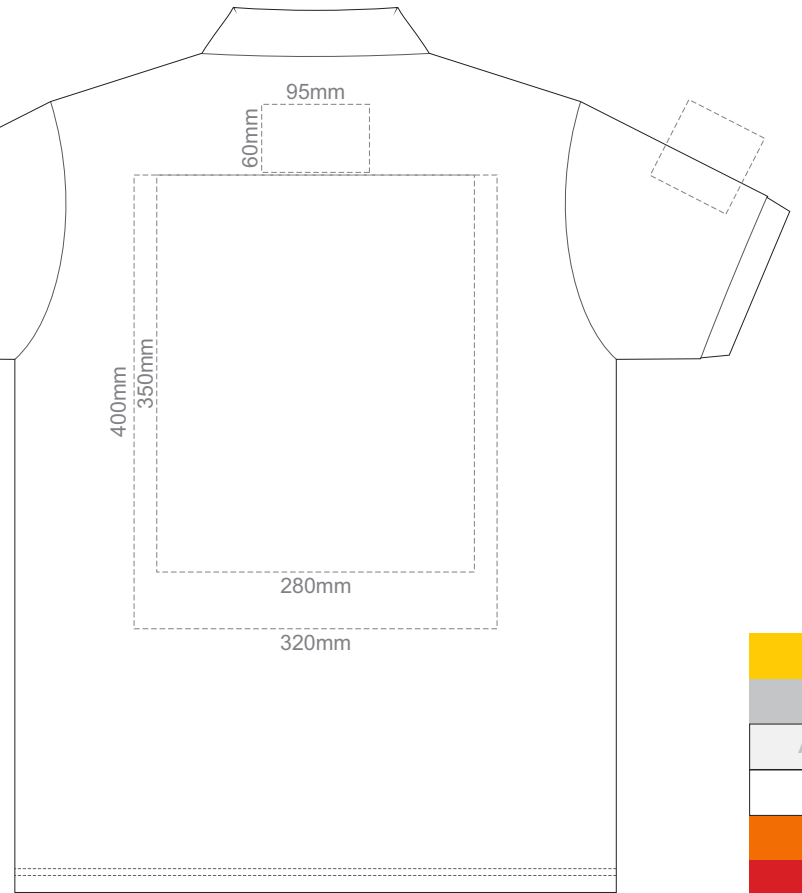

15% of Actual Size  
Screen Print

**FRONT ADULT SMALL**

**BACK ADULT SMALL**

**ADULT SMALL**

15% of Actual Size  
Screen Print

**FRONT ADULT MEDIUM**

**BACK ADULT MEDIUM**

**ADULT MEDIUM**

15% of Actual Size  
Screen Print

FRONT ADULT LARGE

BACK ADULT LARGE

ADULT LARGE

15% of Actual Size  
Screen Print

FRONT ADULT XL

BACK ADULT XL

ADULT XL

BACK ADULT 5XL

ADULT 5XL

15% of Actual Size  
Colourflex Transfer

**FRONT ADULT SMALL**

**BACK ADULT SMALL**

Print area 280x200mm can be rotated to best suit.

**ADULT SMALL**

15% of Actual Size  
Colourflex Transfer

Print area 280x200mm can be rotated to best suit.

Ash

**ADULT LARGE**

15% of Actual Size  
Colourflex Transfer

**FRONT ADULT XL**

**BACK ADULT XL**

Print area 280x200mm can be rotated to best suit.

**ADULT XL**