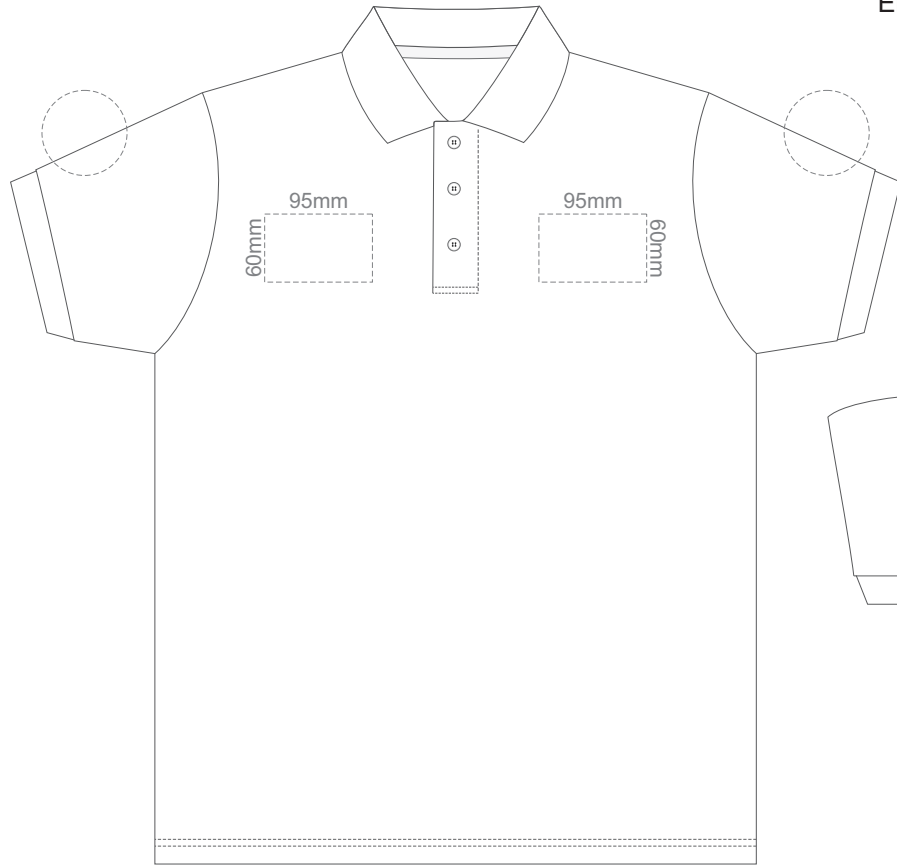

15% of Actual Size  
Colourflex Transfer

FRONT ADULT 5XL

ADULT 5XL

15% of Actual Size  
Colourflex Transfer

**BACK ADULT 5XL**

Print area 280x200mm can be rotated to best suit.

**ADULT 5XL**

15% of Actual Size  
Embroidery

FRONT ADULT SMALL

BACK ADULT SMALL

ADULT SMALL

15% of Actual Size  
Embroidery

**FRONT ADULT MEDIUM**

**BACK ADULT MEDIUM**

**ADULT MEDIUM**

15% of Actual Size  
Embroidery

**FRONT ADULT LARGE**

**BACK ADULT LARGE**

**ADULT LARGE**

15% of Actual Size  
Embroidery

FRONT ADULT XL

BACK ADULT XL

ADULT XL

15% of Actual Size  
Embroidery