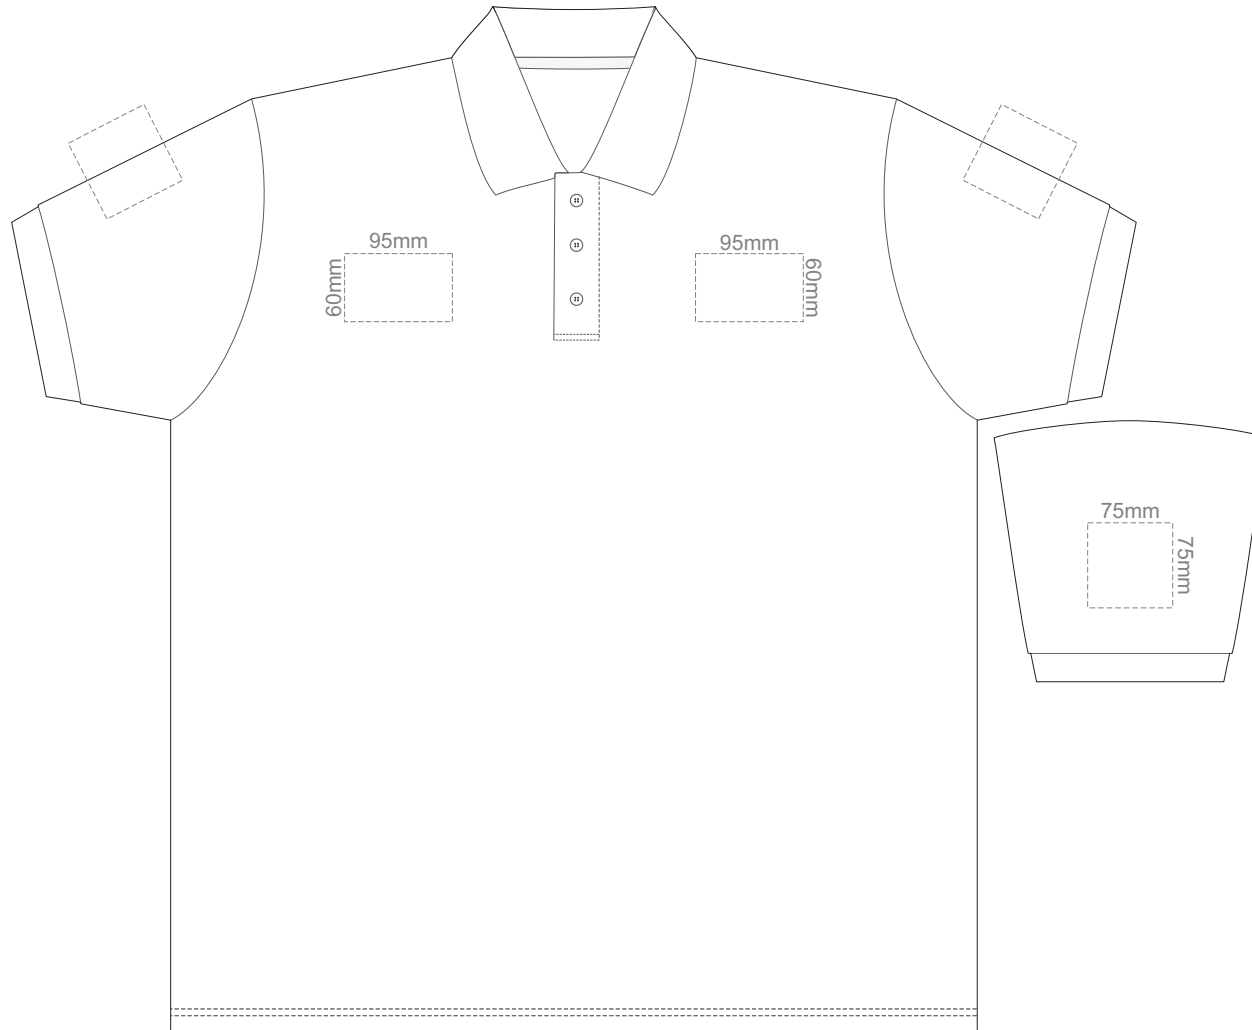

15% of Actual Size
Colourflex Transfer

FRONT ADULT 5XL