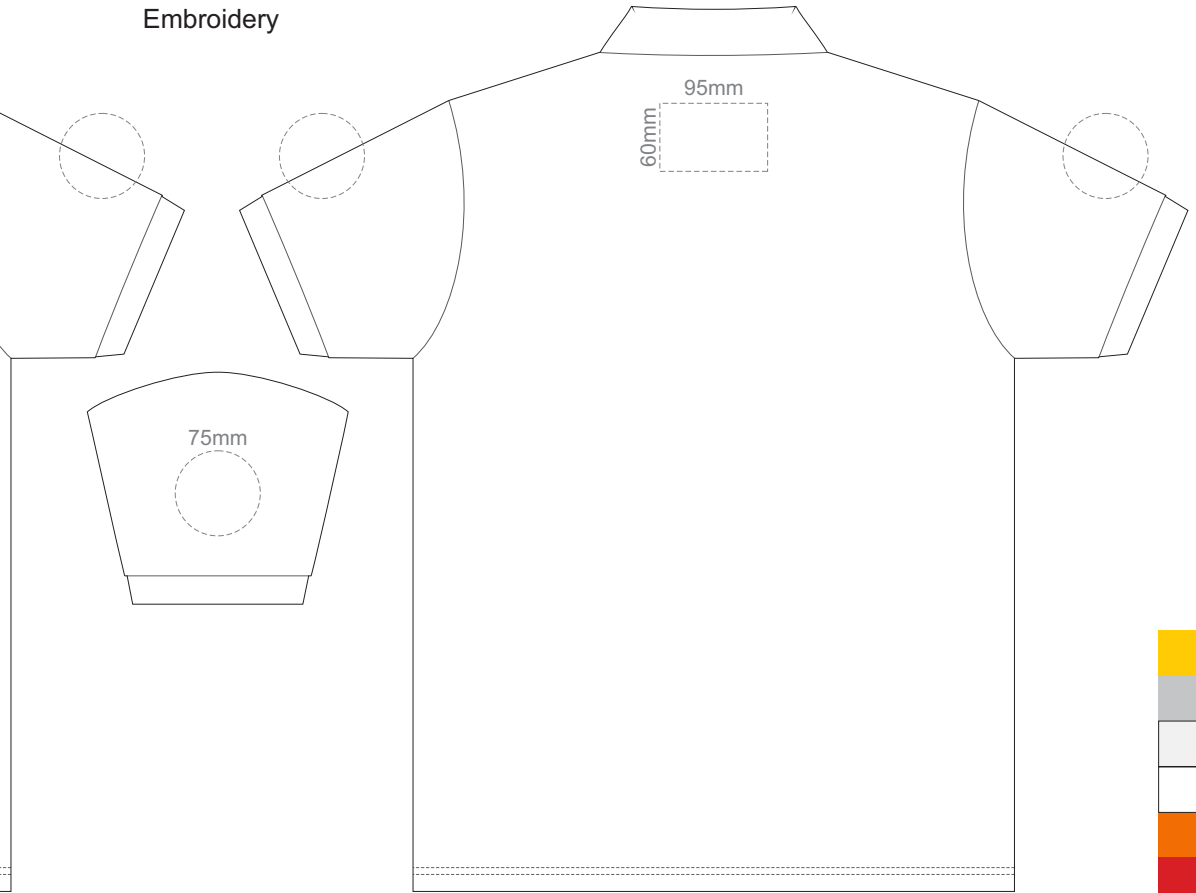

15% of Actual Size  
Colourflex Transfer

FRONT ADULT 5XL

ADULT 5XL

15% of Actual Size  
Colourflex Transfer

**BACK ADULT 5XL**

Print area 280x200mm can be rotated to best suit.

**ADULT 5XL**

15% of Actual Size  
Embroidery

FRONT ADULT SMALL

BACK ADULT SMALL

ADULT SMALL

15% of Actual Size  
Embroidery

**FRONT ADULT MEDIUM**

**BACK ADULT MEDIUM**

**ADULT MEDIUM**

15% of Actual Size  
Embroidery

**FRONT ADULT LARGE**

**BACK ADULT LARGE**

**ADULT LARGE**

15% of Actual Size  
Embroidery

FRONT ADULT XL

BACK ADULT XL

ADULT XL

15% of Actual Size  
Embroidery