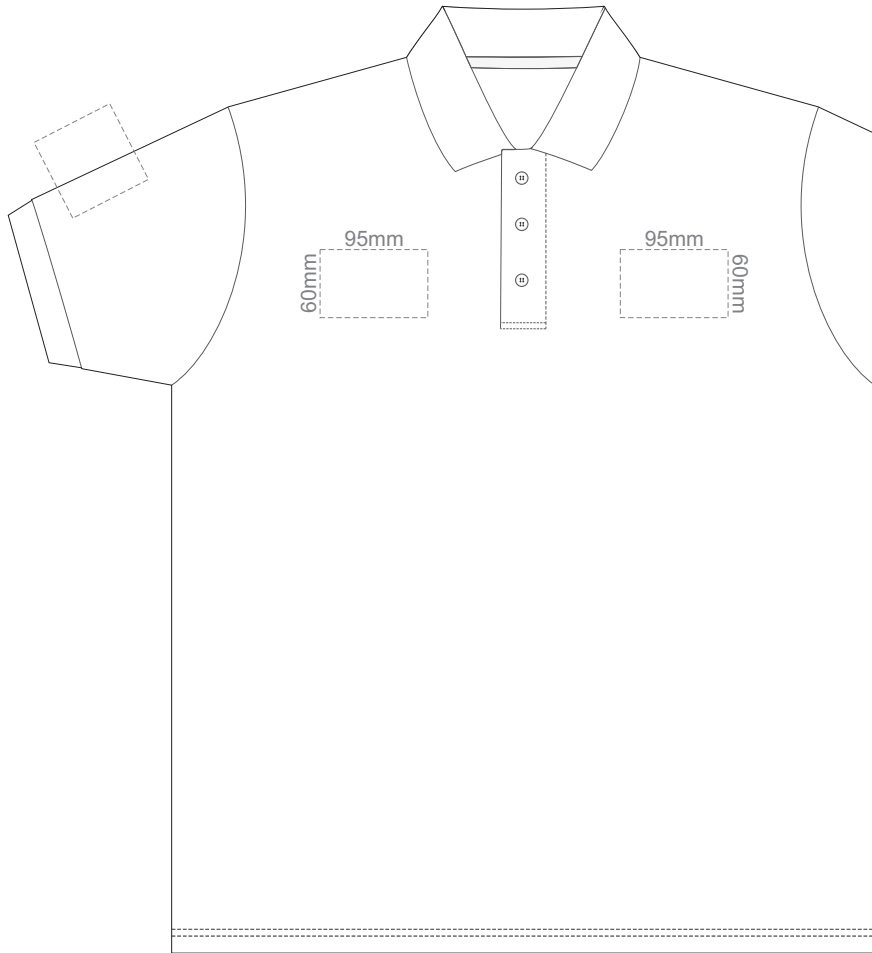

BACK ADULT 5XL

ADULT 5XL

15% of Actual Size  
Colourflex Transfer

**FRONT ADULT SMALL**

**BACK ADULT SMALL**

Print area 280x200mm can be rotated to best suit.

**ADULT SMALL**

15% of Actual Size  
Colourflex Transfer

Print area 280x200mm can be rotated to best suit.

Ash

**ADULT LARGE**

15% of Actual Size  
Colourflex Transfer

**FRONT ADULT XL**

**BACK ADULT XL**

Print area 280x200mm can be rotated to best suit.

**ADULT XL**

15% of Actual Size  
Colourflex Transfer

**FRONT ADULT XXL**

**BACK ADULT XXL**

Print area 280x200mm can be rotated to best suit.

**ADULT XXL**

15% of Actual Size  
Colourflex Transfer

**FRONT ADULT 3XL**

**BACK ADULT 3XL**