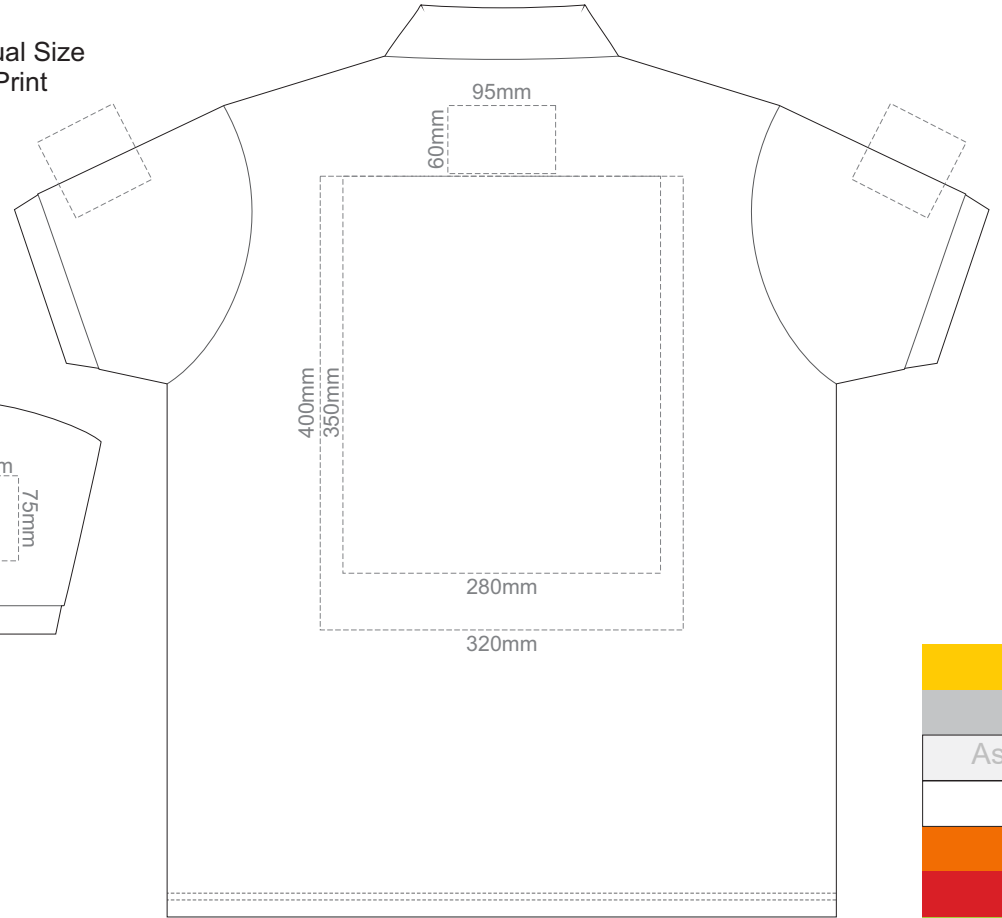

15% of Actual Size  
Screen Print

**FRONT ADULT SMALL**

**BACK ADULT SMALL**

**ADULT SMALL**

15% of Actual Size  
Screen Print

**FRONT ADULT MEDIUM**

**BACK ADULT MEDIUM**

**ADULT MEDIUM**

15% of Actual Size  
Screen Print

FRONT ADULT LARGE

BACK ADULT LARGE

ADULT LARGE

15% of Actual Size  
Screen Print

FRONT ADULT XL

BACK ADULT XL

ADULT XL

BACK ADULT 5XL

ADULT 5XL

15% of Actual Size  
Colourflex Transfer

**FRONT ADULT SMALL**

**BACK ADULT SMALL**

Print area 280x200mm can be rotated to best suit.

**ADULT SMALL**

15% of Actual Size  
Colourflex Transfer

Print area 280x200mm can be rotated to best suit.

Ash

**ADULT LARGE**

15% of Actual Size  
Colourflex Transfer

**FRONT ADULT XL**

**BACK ADULT XL**

Print area 280x200mm can be rotated to best suit.

**ADULT XL**