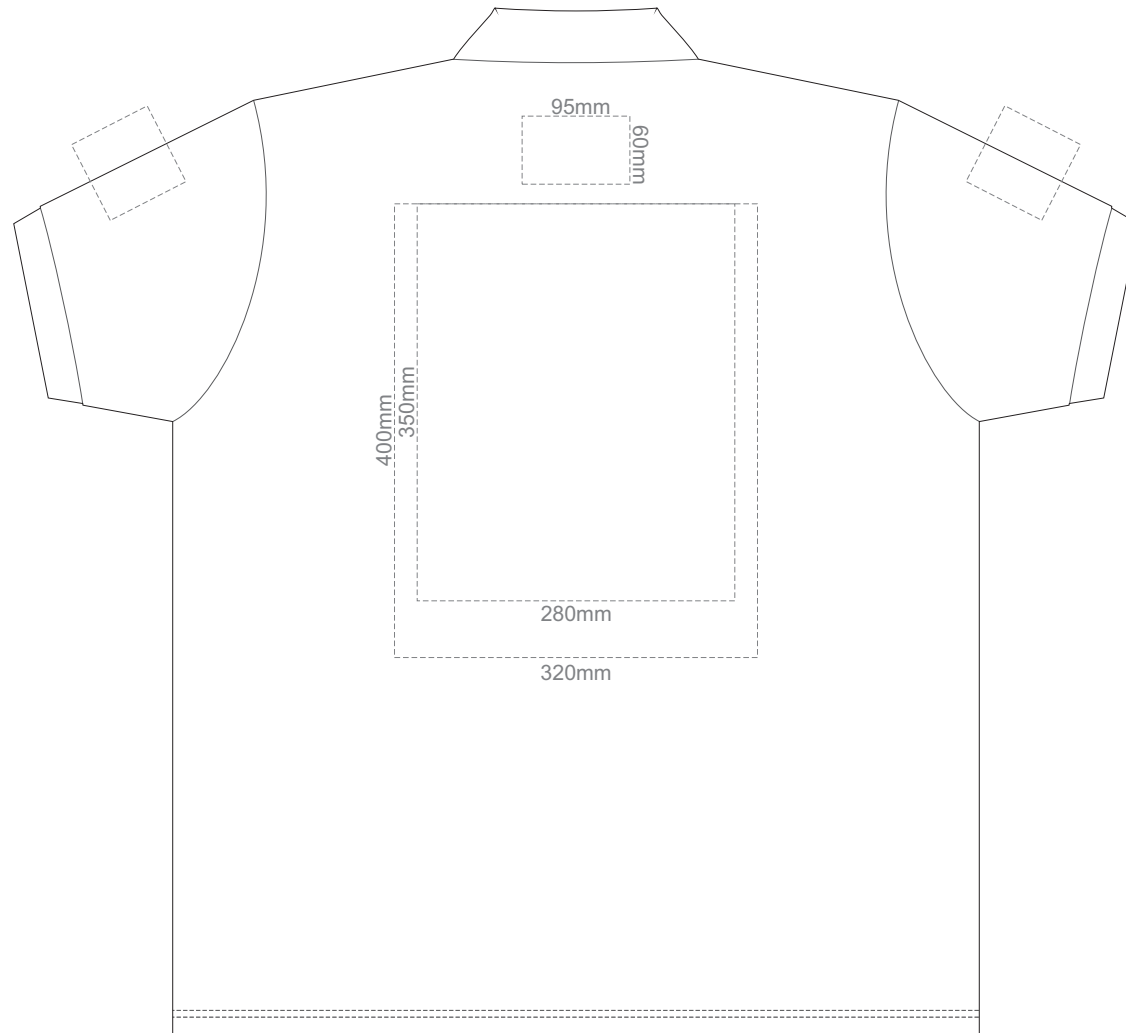

15% of Actual Size  
Screen Print

FRONT ADULT 4XL

BACK ADULT 4XL

ADULT 4XL

15% of Actual Size  
Screen Print

FRONT ADULT 5XL

ADULT 5XL

15% of Actual Size  
Screen Print

BACK ADULT 5XL

ADULT 5XL

15% of Actual Size  
Colourflex Transfer

**FRONT ADULT SMALL**

**BACK ADULT SMALL**

Print area 280x200mm can be rotated to best suit.

**ADULT SMALL**

15% of Actual Size  
Colourflex Transfer

**FRONT ADULT MEDIUM**

**BACK ADULT MEDIUM**

Print area 280x200mm can be rotated to best suit.

Ash

**ADULT MEDIUM**

15% of Actual Size  
Colourflex Transfer

**FRONT ADULT LARGE**

**BACK ADULT LARGE**

Print area 280x200mm can be rotated to best suit.

Ash

**ADULT LARGE**

15% of Actual Size  
Colourflex Transfer

**FRONT ADULT XL**

**BACK ADULT XL**

Print area 280x200mm can be rotated to best suit.

**ADULT XL**