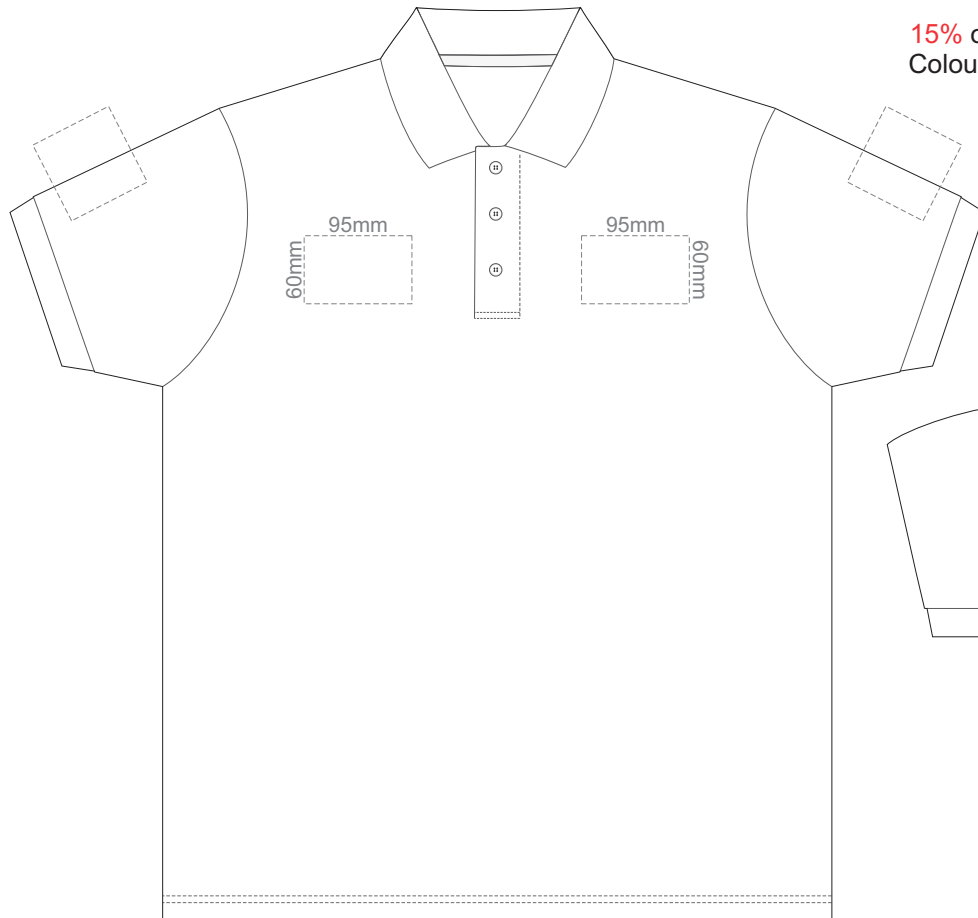

BACK ADULT 5XL

ADULT 5XL

15% of Actual Size  
Colourflex Transfer

**FRONT ADULT SMALL**

**BACK ADULT SMALL**

Print area 280x200mm can be rotated to best suit.

**ADULT SMALL**

15% of Actual Size  
Colourflex Transfer

**FRONT ADULT MEDIUM**

**BACK ADULT MEDIUM**

Print area 280x200mm can be rotated to best suit.

Ash

**ADULT MEDIUM**

15% of Actual Size  
Colourflex Transfer

**FRONT ADULT LARGE**

**BACK ADULT LARGE**

Print area 280x200mm can be rotated to best suit.

Ash

**ADULT LARGE**

15% of Actual Size  
Colourflex Transfer

**FRONT ADULT XL**

**BACK ADULT XL**

Print area 280x200mm can be rotated to best suit.

**ADULT XL**

15% of Actual Size  
Colourflex Transfer

**FRONT ADULT XXL**

**BACK ADULT XXL**

Print area 280x200mm can be rotated to best suit.

**ADULT XXL**

15% of Actual Size  
Colourflex Transfer

**FRONT ADULT 3XL**

**BACK ADULT 3XL**