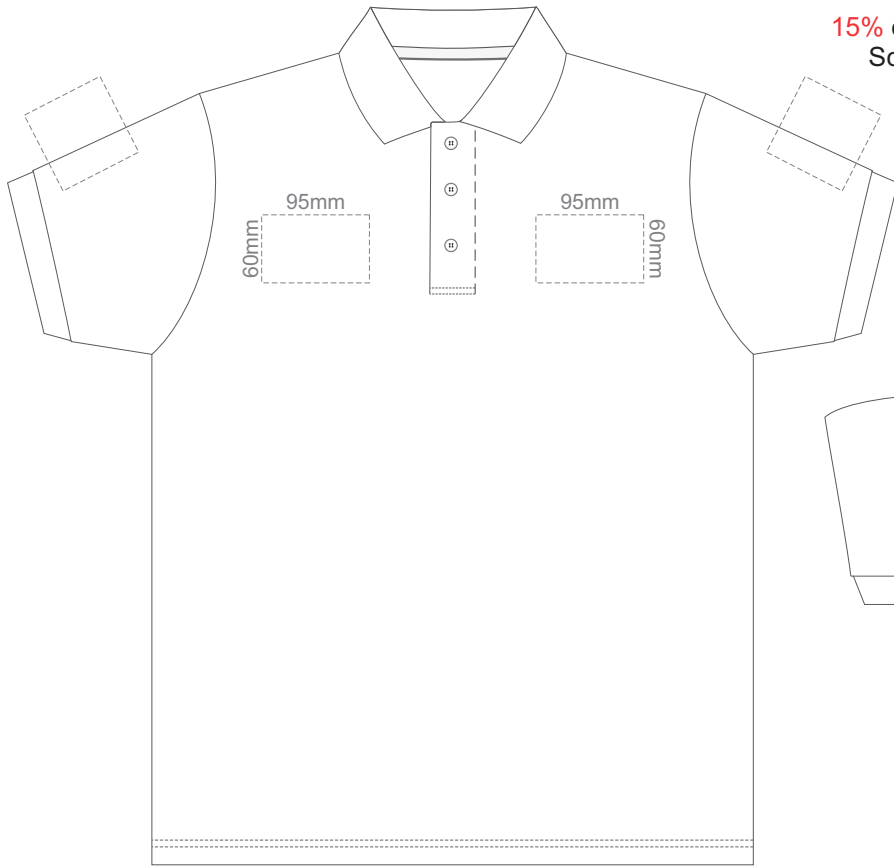

15% of Actual Size  
Screen Print

**FRONT ADULT SMALL**

**BACK ADULT SMALL**

**ADULT SMALL**

15% of Actual Size  
Screen Print

**FRONT ADULT MEDIUM**

**BACK ADULT MEDIUM**

**ADULT MEDIUM**

15% of Actual Size  
Screen Print

FRONT ADULT LARGE

BACK ADULT LARGE

ADULT LARGE

15% of Actual Size  
Screen Print

FRONT ADULT XL

BACK ADULT XL

ADULT XL

BACK ADULT 5XL

ADULT 5XL

15% of Actual Size  
Colourflex Transfer

**FRONT ADULT SMALL**

**BACK ADULT SMALL**

Print area 280x200mm can be rotated to best suit.

**ADULT SMALL**

15% of Actual Size  
Colourflex Transfer

15% of Actual Size  
Colourflex Transfer

FRONT ADULT 5XL

ADULT 5XL

15% of Actual Size  
Colourflex Transfer

**BACK ADULT 5XL**

Print area 280x200mm can be rotated to best suit.

**ADULT 5XL**

15% of Actual Size  
Embroidery