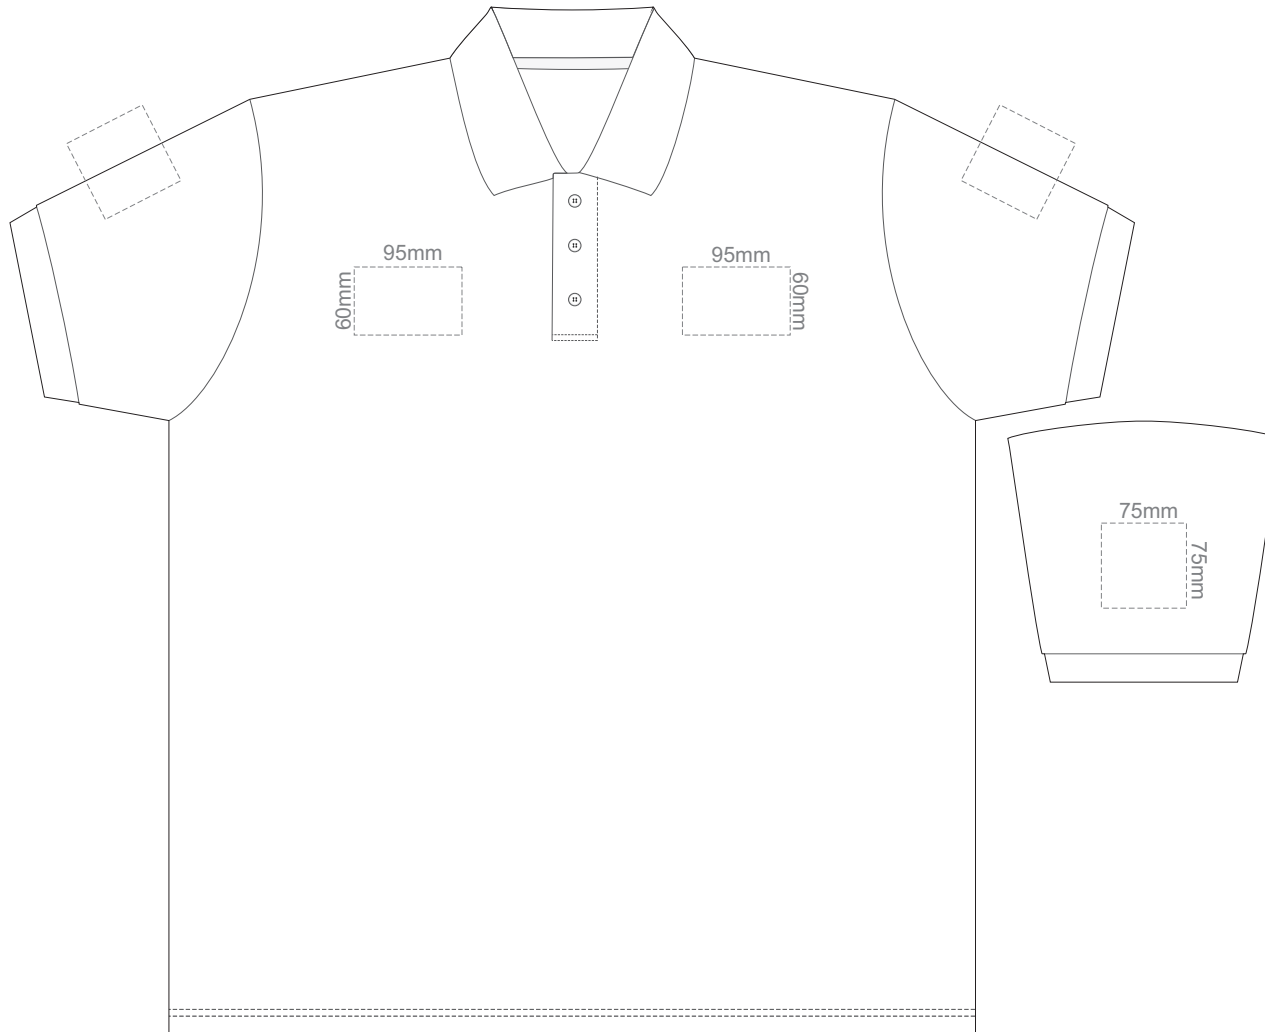

15% of Actual Size  
Screen Print

FRONT ADULT 4XL

BACK ADULT 4XL

ADULT 4XL

15% of Actual Size  
Screen Print

FRONT ADULT 5XL

ADULT 5XL

15% of Actual Size  
Screen Print

BACK ADULT 5XL

ADULT 5XL

15% of Actual Size  
Colourflex Transfer

**FRONT ADULT SMALL**

**BACK ADULT SMALL**

Print area 280x200mm can be rotated to best suit.

**ADULT SMALL**

15% of Actual Size  
Colourflex Transfer