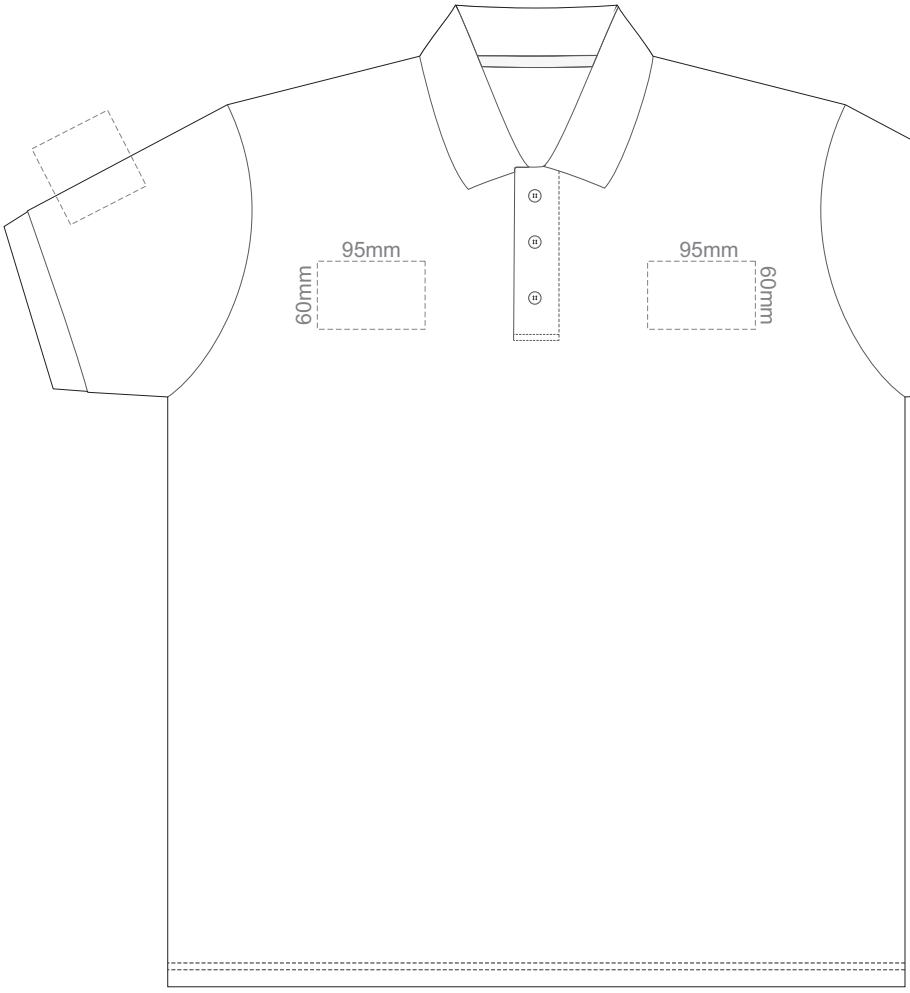

15% of Actual Size  
Screen Print

FRONT ADULT LARGE

BACK ADULT LARGE

ADULT LARGE

15% of Actual Size  
Screen Print

FRONT ADULT XL

BACK ADULT XL

ADULT XL

15% of Actual Size  
Screen Print

FRONT ADULT XXL

BACK ADULT XXL

ADULT XXL

15% of Actual Size  
Screen Print

FRONT ADULT 3XL

BACK ADULT 3XL

ADULT 3XL

15% of Actual Size  
Screen Print

FRONT ADULT 4XL

BACK ADULT 4XL

ADULT 4XL

15% of Actual Size  
Screen Print

FRONT ADULT 5XL

ADULT 5XL

15% of Actual Size  
Screen Print

BACK ADULT 5XL

ADULT 5XL

15% of Actual Size  
Colourflex Transfer

**FRONT ADULT SMALL**

**BACK ADULT SMALL**

Print area 280x200mm can be rotated to best suit.

**ADULT SMALL**

15% of Actual Size  
Colourflex Transfer