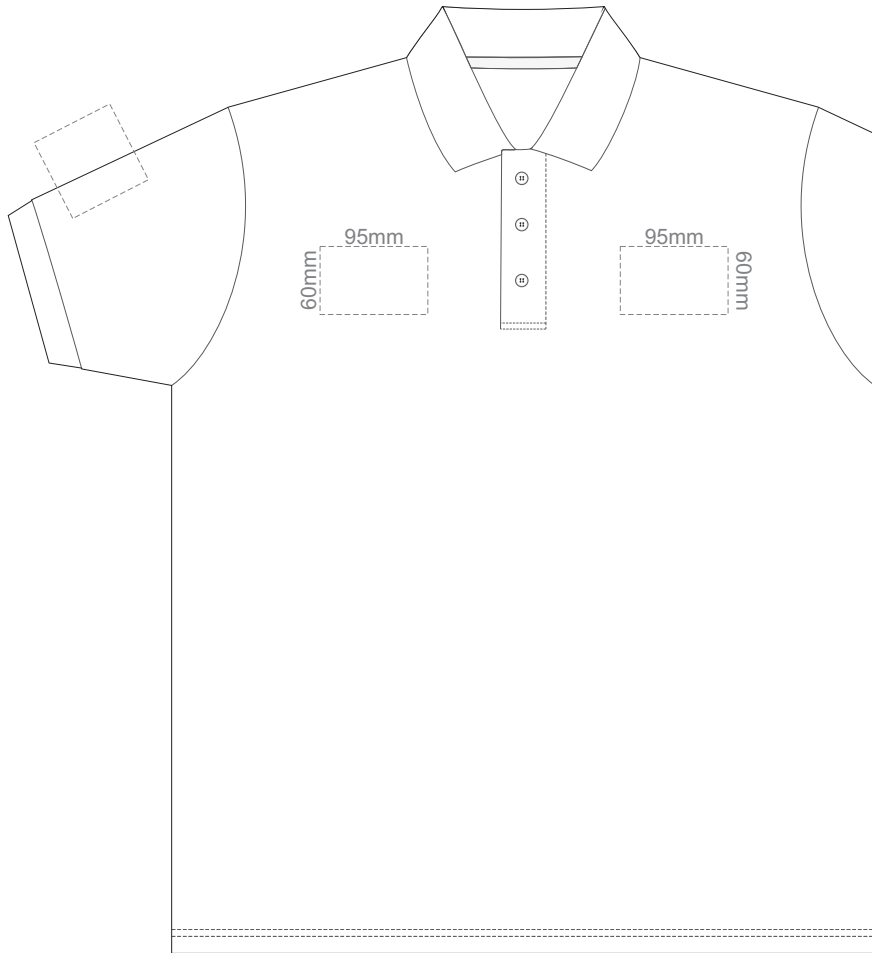

15% of Actual Size  
Screen Print

**FRONT ADULT SMALL**

**BACK ADULT SMALL**

**ADULT SMALL**

15% of Actual Size  
Screen Print

**FRONT ADULT MEDIUM**

**BACK ADULT MEDIUM**

**ADULT MEDIUM**

15% of Actual Size  
Screen Print

FRONT ADULT LARGE

BACK ADULT LARGE

ADULT LARGE

15% of Actual Size  
Screen Print

FRONT ADULT XL

BACK ADULT XL

ADULT XL

15% of Actual Size  
Screen Print

FRONT ADULT XXL

BACK ADULT XXL

ADULT XXL

15% of Actual Size  
Screen Print

FRONT ADULT 3XL

BACK ADULT 3XL

ADULT 3XL

BACK ADULT 5XL

ADULT 5XL

15% of Actual Size  
Colourflex Transfer

**FRONT ADULT SMALL**

**BACK ADULT SMALL**

Print area 280x200mm can be rotated to best suit.

**ADULT SMALL**

15% of Actual Size  
Colourflex Transfer