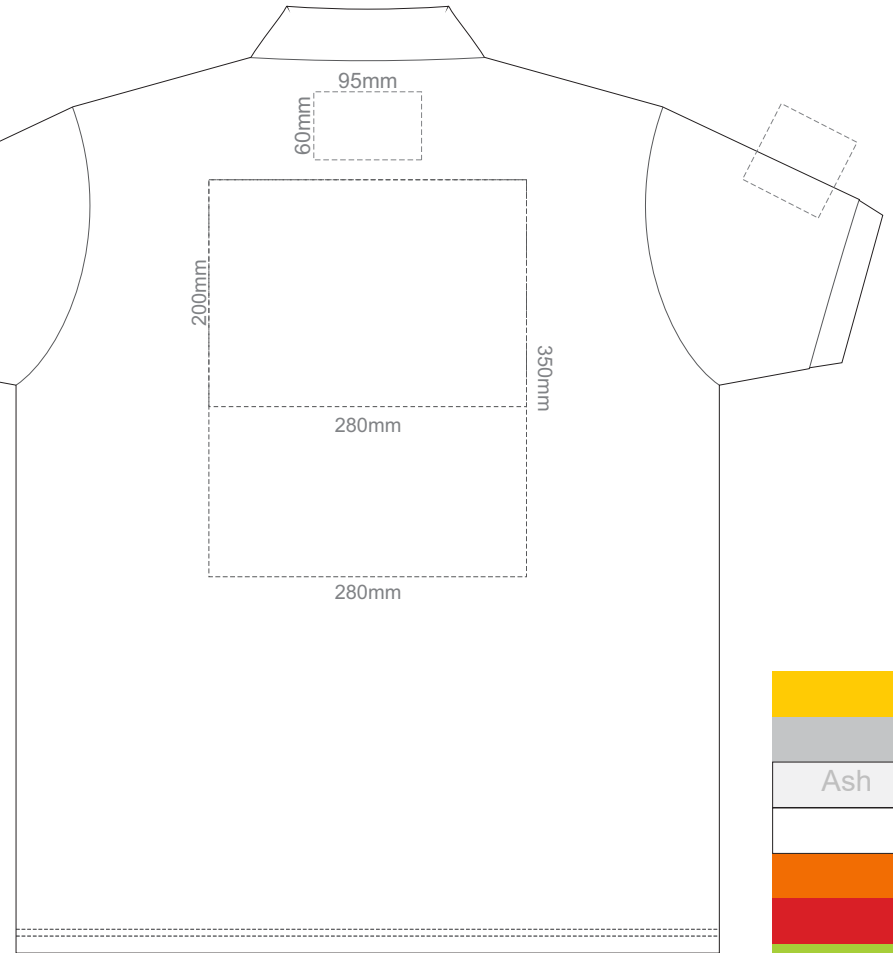

BACK ADULT 5XL

ADULT 5XL

15% of Actual Size  
Colourflex Transfer

**FRONT ADULT SMALL**

**BACK ADULT SMALL**

Print area 280x200mm can be rotated to best suit.

**ADULT SMALL**

15% of Actual Size  
Colourflex Transfer

**FRONT ADULT MEDIUM**

**BACK ADULT MEDIUM**

Print area 280x200mm can be rotated to best suit.

Ash

**ADULT MEDIUM**

15% of Actual Size  
Colourflex Transfer

**FRONT ADULT LARGE**

**BACK ADULT LARGE**

Print area 280x200mm can be rotated to best suit.

Ash

**ADULT LARGE**

15% of Actual Size  
Colourflex Transfer

**FRONT ADULT XL**

**BACK ADULT XL**

Print area 280x200mm can be rotated to best suit.

**ADULT XL**

15% of Actual Size  
Colourflex Transfer

**FRONT ADULT XXL**

**BACK ADULT XXL**

Print area 280x200mm can be rotated to best suit.

**ADULT XXL**

15% of Actual Size  
Colourflex Transfer

**FRONT ADULT 3XL**

**BACK ADULT 3XL**