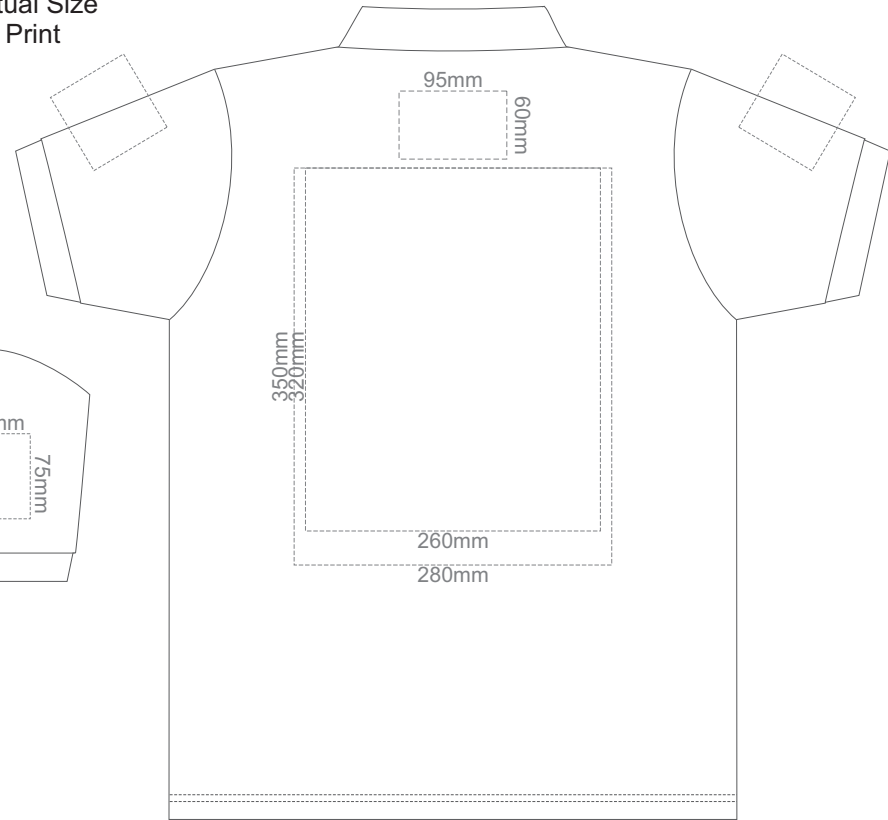

15% of Actual Size  
Screen Print

**FRONT ADULT SMALL**

**BACK ADULT SMALL**

**ADULT SMALL**

15% of Actual Size  
Screen Print

**FRONT ADULT MEDIUM**

**BACK ADULT MEDIUM**

**ADULT MEDIUM**

15% of Actual Size  
Screen Print

FRONT ADULT LARGE

BACK ADULT LARGE

ADULT LARGE

15% of Actual Size  
Screen Print

FRONT ADULT XL

BACK ADULT XL

ADULT XL

BACK ADULT 5XL

ADULT 5XL

15% of Actual Size  
Colourflex Transfer

**FRONT ADULT SMALL**

**BACK ADULT SMALL**

Print area 280x200mm can be rotated to best suit.

**ADULT SMALL**

15% of Actual Size  
Colourflex Transfer

Print area 280x200mm can be rotated to best suit.

Ash

**ADULT LARGE**

15% of Actual Size  
Colourflex Transfer

**FRONT ADULT XL**

**BACK ADULT XL**

Print area 280x200mm can be rotated to best suit.

**ADULT XL**