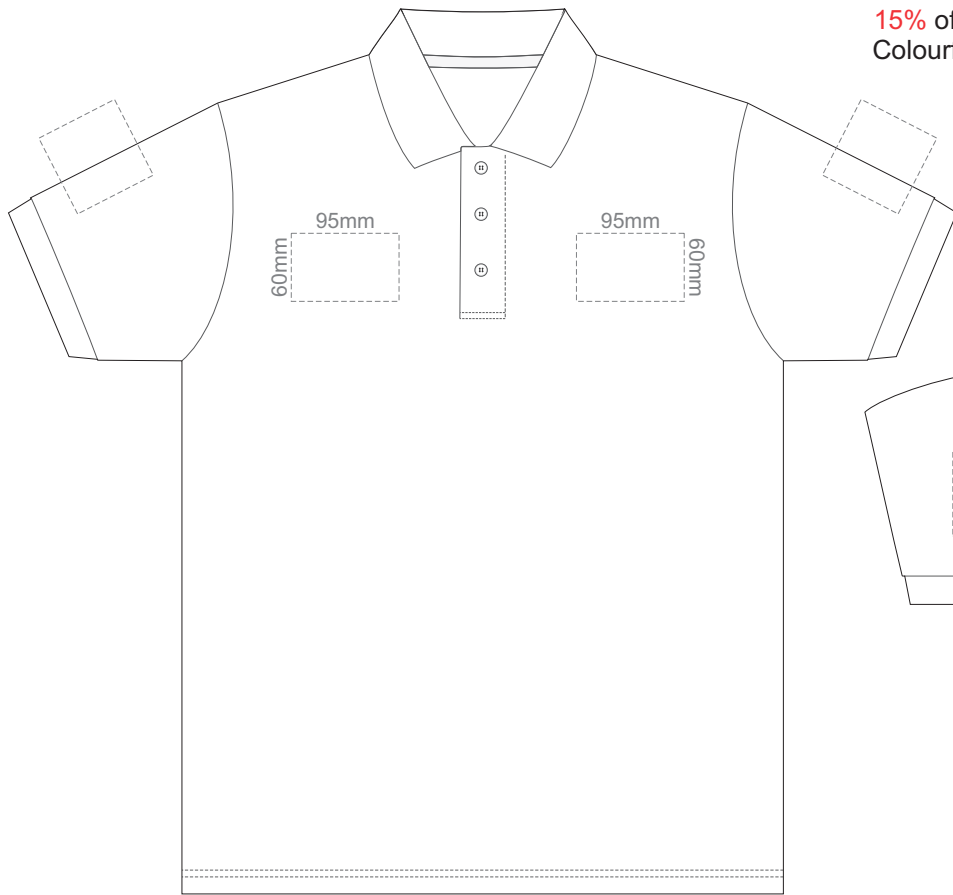

BACK ADULT 5XL

ADULT 5XL

15% of Actual Size  
Colourflex Transfer

**FRONT ADULT SMALL**

**BACK ADULT SMALL**

Print area 280x200mm can be rotated to best suit.

**ADULT SMALL**

15% of Actual Size  
Colourflex Transfer

**FRONT ADULT MEDIUM**

**BACK ADULT MEDIUM**

Print area 280x200mm can be rotated to best suit.

Ash

**ADULT MEDIUM**

15% of Actual Size  
Colourflex Transfer

**FRONT ADULT LARGE**

**BACK ADULT LARGE**

Print area 280x200mm can be rotated to best suit.

Ash

**ADULT LARGE**

15% of Actual Size  
Colourflex Transfer

**FRONT ADULT XL**

**BACK ADULT XL**

Print area 280x200mm can be rotated to best suit.

**ADULT XL**

15% of Actual Size  
Colourflex Transfer

**FRONT ADULT XXL**

**BACK ADULT XXL**

Print area 280x200mm can be rotated to best suit.

**ADULT XXL**

15% of Actual Size  
Colourflex Transfer

**FRONT ADULT 3XL**

**BACK ADULT 3XL**