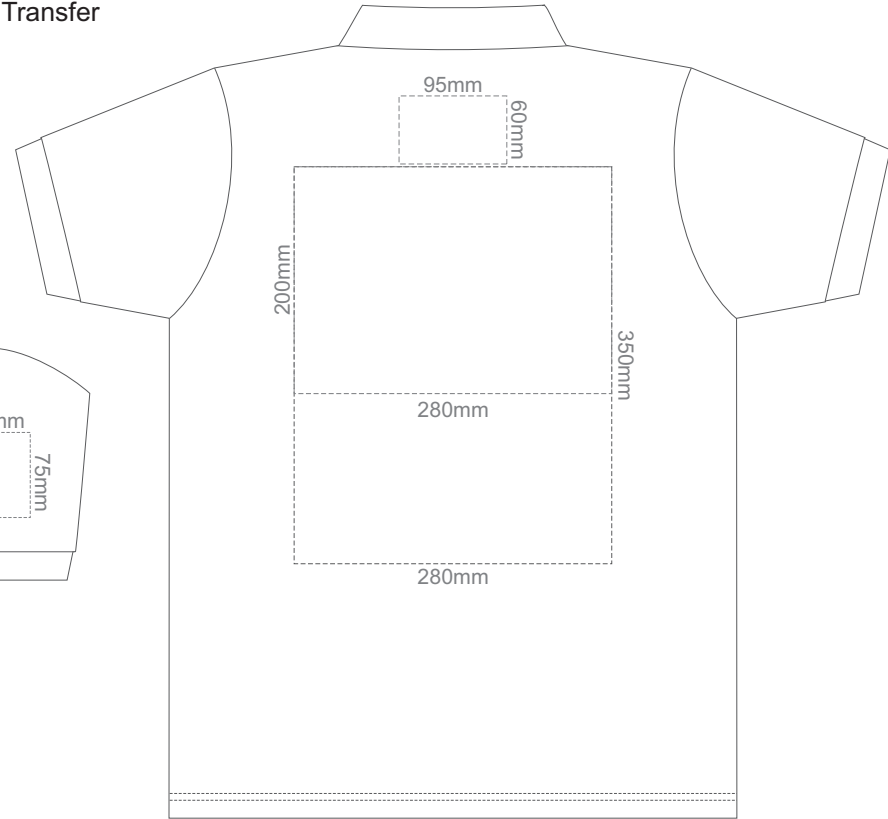

15% of Actual Size  
Screen Print

FRONT ADULT 4XL

BACK ADULT 4XL

ADULT 4XL

15% of Actual Size  
Screen Print

FRONT ADULT 5XL

ADULT 5XL

15% of Actual Size  
Screen Print

BACK ADULT 5XL

ADULT 5XL

15% of Actual Size  
Colourflex Transfer

**FRONT ADULT SMALL**

**BACK ADULT SMALL**

Print area 280x200mm can be rotated to best suit.

**ADULT SMALL**

15% of Actual Size  
Colourflex Transfer

**FRONT ADULT MEDIUM**

**BACK ADULT MEDIUM**

Print area 280x200mm can be rotated to best suit.

Ash

**ADULT MEDIUM**

15% of Actual Size  
Colourflex Transfer

**FRONT ADULT LARGE**

**BACK ADULT LARGE**

Print area 280x200mm can be rotated to best suit.

Ash

**ADULT LARGE**

15% of Actual Size  
Colourflex Transfer

**FRONT ADULT XL**

**BACK ADULT XL**

Print area 280x200mm can be rotated to best suit.

**ADULT XL**