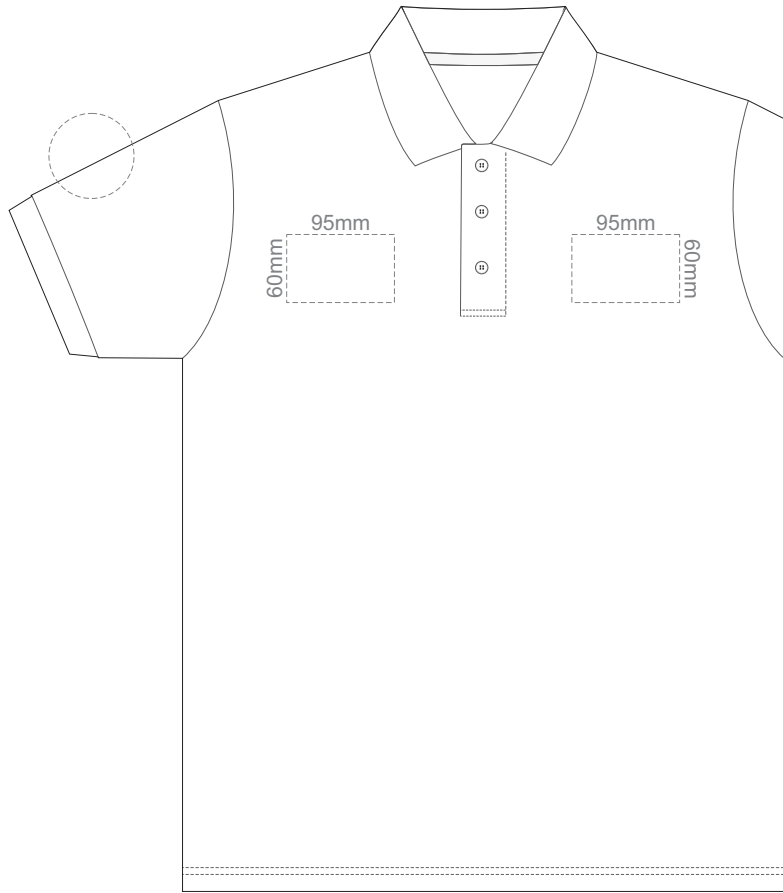

15% of Actual Size  
Colourflex Transfer

FRONT ADULT 5XL

ADULT 5XL

15% of Actual Size  
Colourflex Transfer

**BACK ADULT 5XL**

Print area 280x200mm can be rotated to best suit.

**ADULT 5XL**

15% of Actual Size  
Embroidery

FRONT ADULT SMALL

BACK ADULT SMALL

ADULT SMALL

15% of Actual Size  
Embroidery

**FRONT ADULT MEDIUM**

**BACK ADULT MEDIUM**

**ADULT MEDIUM**

15% of Actual Size  
Embroidery

**FRONT ADULT LARGE**

**BACK ADULT LARGE**

**ADULT LARGE**

15% of Actual Size  
Embroidery

FRONT ADULT XL

BACK ADULT XL

ADULT XL

15% of Actual Size  
Embroidery