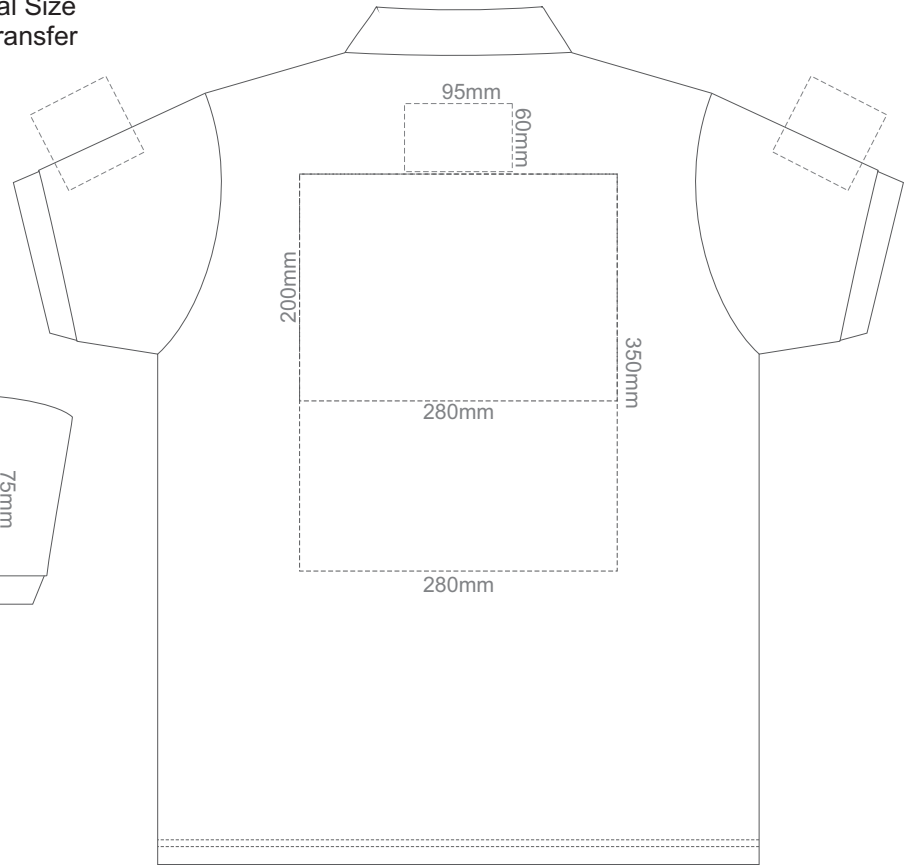

BACK ADULT 5XL

ADULT 5XL

15% of Actual Size  
Colourflex Transfer

**FRONT ADULT SMALL**

**BACK ADULT SMALL**

Print area 280x200mm can be rotated to best suit.

**ADULT SMALL**

15% of Actual Size  
Colourflex Transfer

**FRONT ADULT MEDIUM**

**BACK ADULT MEDIUM**

Print area 280x200mm can be rotated to best suit.

Ash

**ADULT MEDIUM**

15% of Actual Size  
Colourflex Transfer

**FRONT ADULT LARGE**

**BACK ADULT LARGE**

Print area 280x200mm can be rotated to best suit.

Ash

**ADULT LARGE**

15% of Actual Size  
Colourflex Transfer

**FRONT ADULT XL**

**BACK ADULT XL**

Print area 280x200mm can be rotated to best suit.

**ADULT XL**

15% of Actual Size  
Colourflex Transfer

**FRONT ADULT XXL**

**BACK ADULT XXL**

Print area 280x200mm can be rotated to best suit.

**ADULT XXL**

15% of Actual Size  
Colourflex Transfer

**FRONT ADULT 3XL**

**BACK ADULT 3XL**