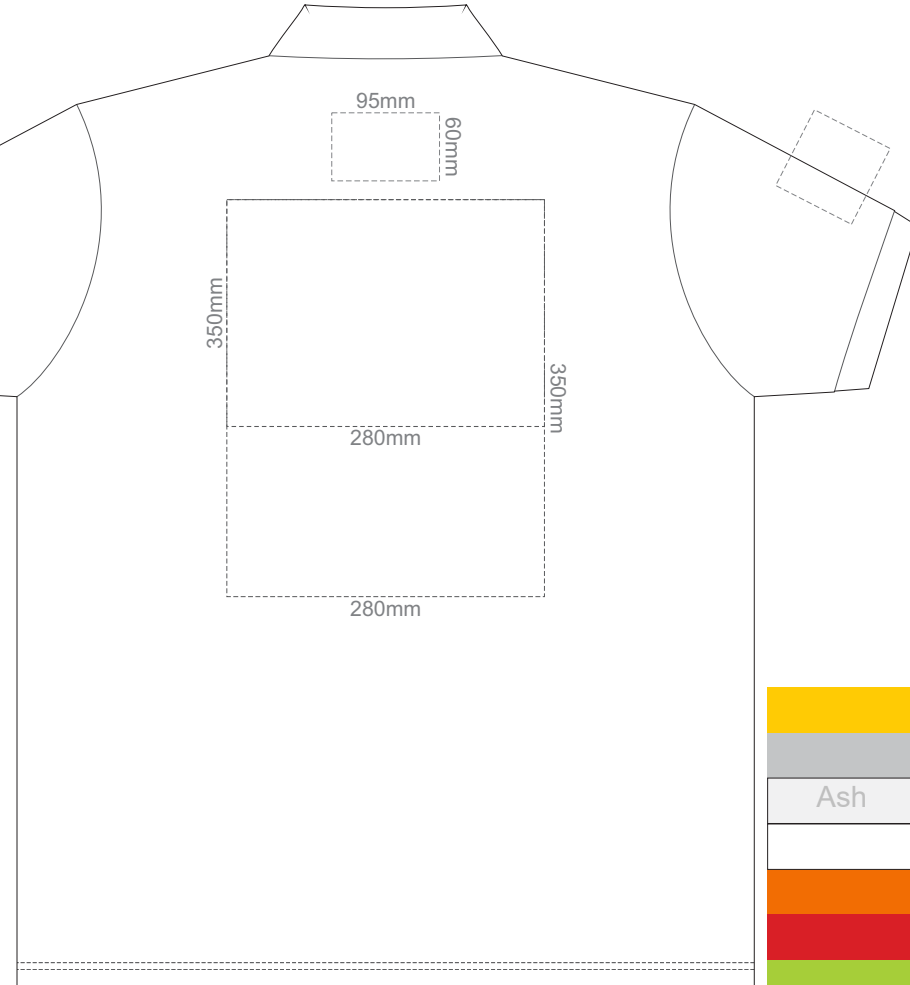

Print area 280x200mm can be rotated to best suit.

Ash

**ADULT LARGE**

15% of Actual Size  
Colourflex Transfer

**FRONT ADULT XL**

**BACK ADULT XL**

Print area 280x200mm can be rotated to best suit.

**ADULT XL**

15% of Actual Size  
Colourflex Transfer

**FRONT ADULT XXL**

**BACK ADULT XXL**

Print area 280x200mm can be rotated to best suit.

**ADULT XXL**

15% of Actual Size  
Colourflex Transfer

**FRONT ADULT 3XL**

**BACK ADULT 3XL**

Print area 280x200mm can be rotated to best suit.

**ADULT 3XL**

15% of Actual Size  
Colourflex Transfer

**FRONT ADULT 4XL**

**BACK ADULT 4XL**

Print area 280x200mm can be rotated to best suit.

**ADULT 4XL**

15% of Actual Size  
Colourflex Transfer

FRONT ADULT 5XL

ADULT 5XL

15% of Actual Size  
Colourflex Transfer

**BACK ADULT 5XL**

Print area 280x200mm can be rotated to best suit.

**ADULT 5XL**

15% of Actual Size  
Embroidery