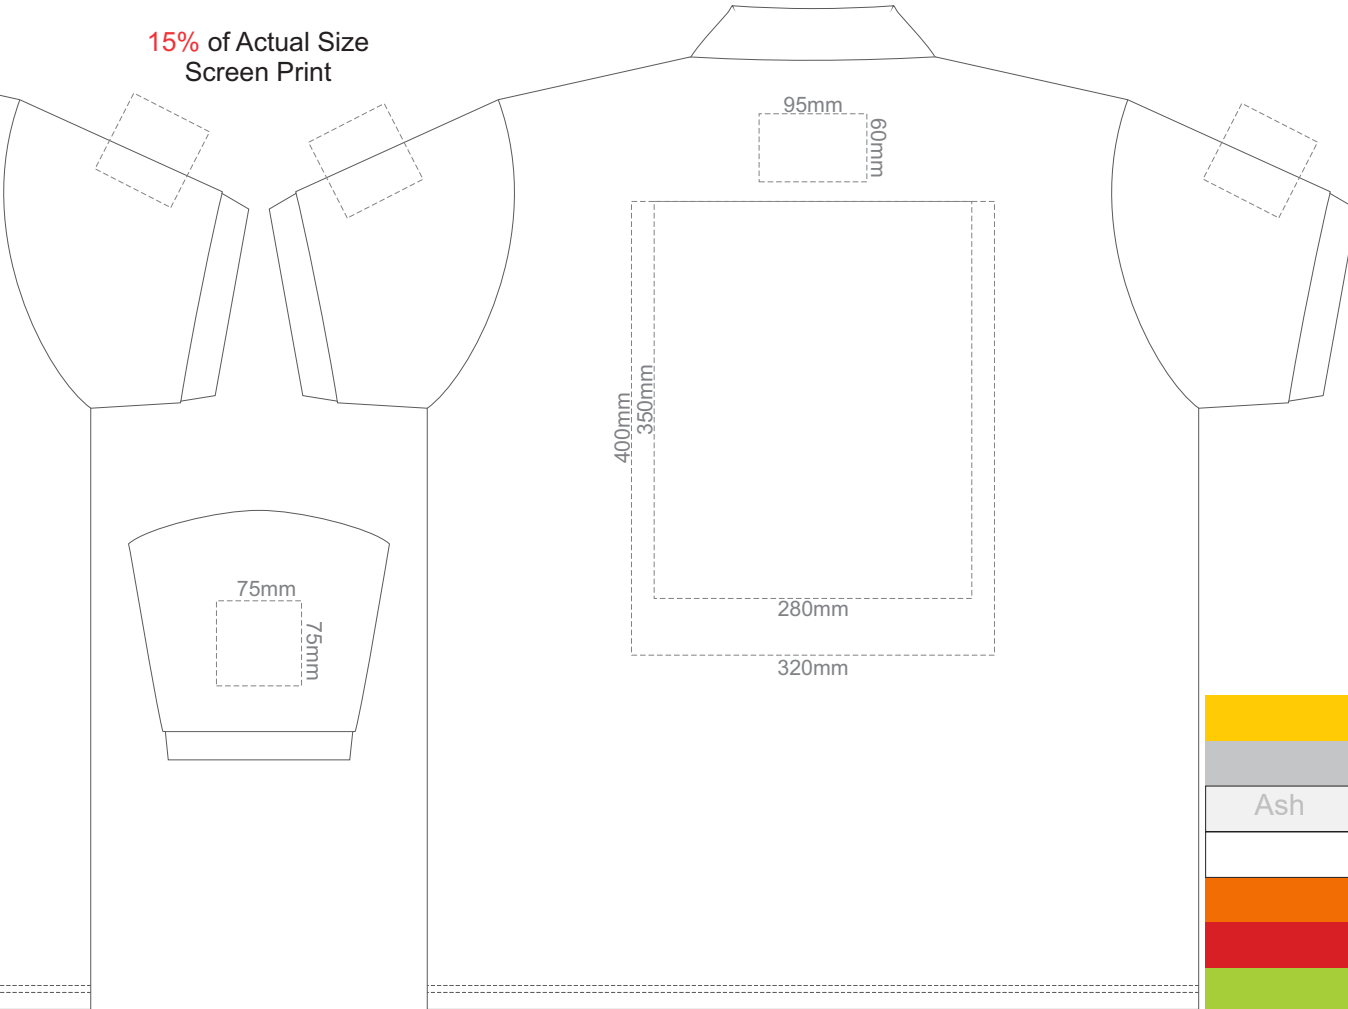

BACK ADULT 4XL