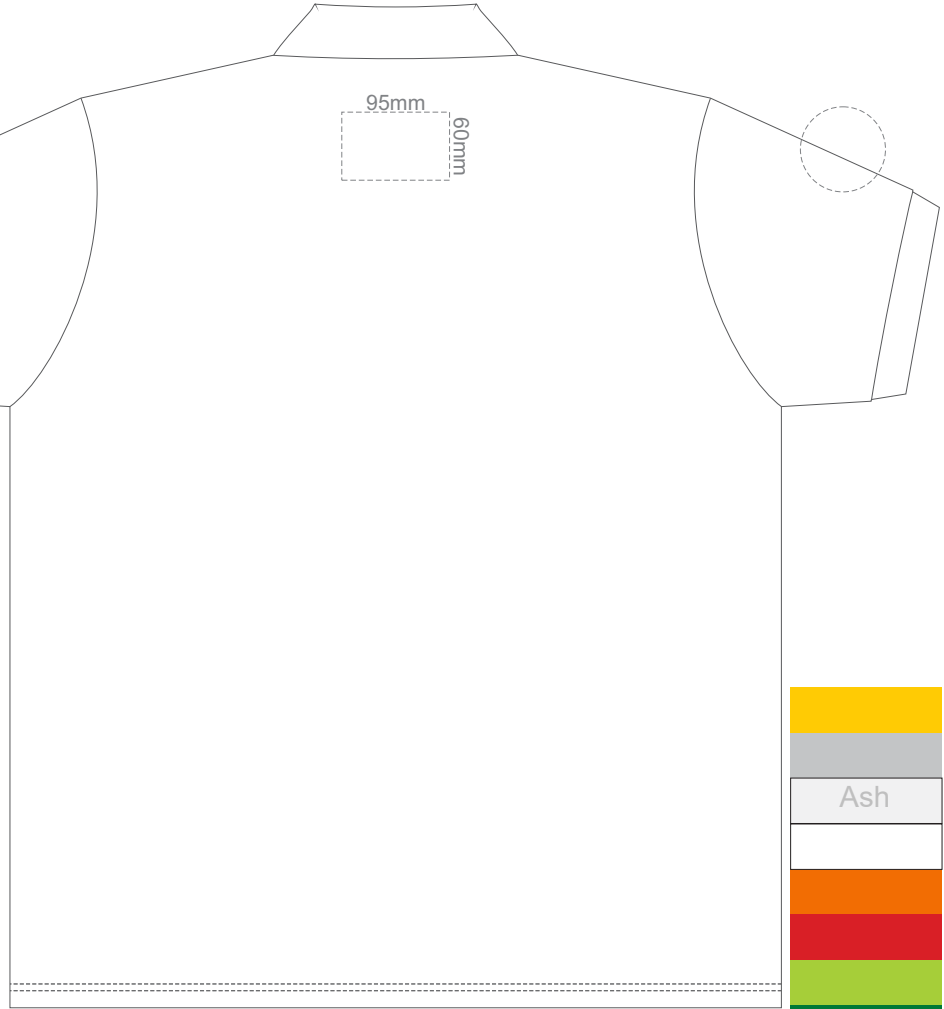

15% of Actual Size  
Colourflex Transfer

FRONT ADULT 5XL

ADULT 5XL

15% of Actual Size  
Colourflex Transfer

**BACK ADULT 5XL**

Print area 280x200mm can be rotated to best suit.

**ADULT 5XL**

15% of Actual Size  
Embroidery

**FRONT ADULT LARGE**

**BACK ADULT LARGE**

**ADULT LARGE**

15% of Actual Size  
Embroidery

FRONT ADULT XL

BACK ADULT XL

ADULT XL

15% of Actual Size  
Embroidery

FRONT ADULT XXL

BACK ADULT XXL

ADULT XXL

15% of Actual Size  
Embroidery

FRONT ADULT 3XL

BACK ADULT 3XL

ADULT 3XL

15% of Actual Size  
Embroidery

FRONT ADULT 4XL

BACK ADULT 4XL

ADULT 4XL

15% of Actual Size  
Embroidery

FRONT ADULT 5XL

ADULT 5XL

15% of Actual Size  
Embroidery

BACK ADULT 5XL