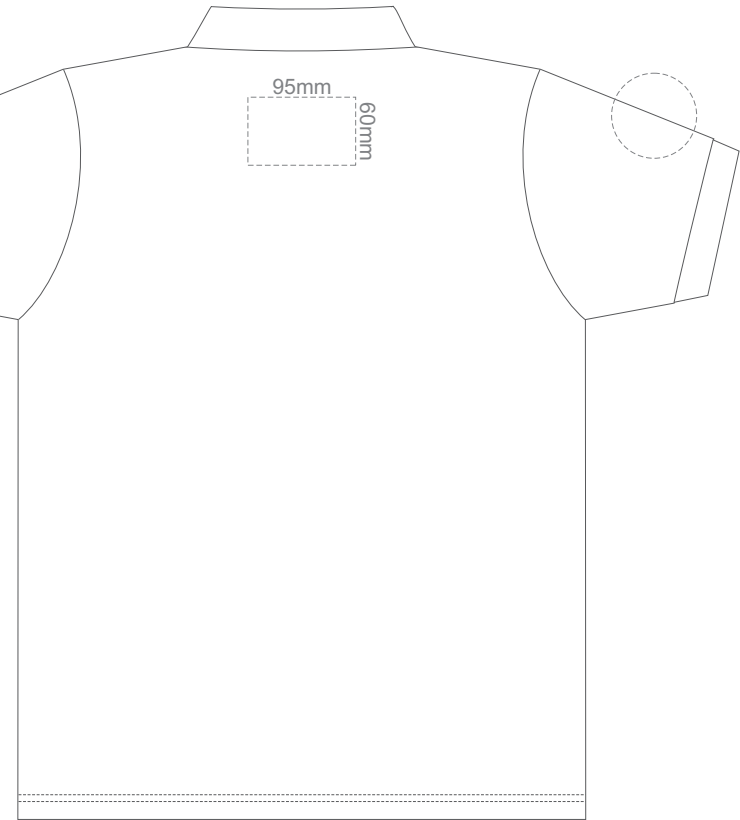

15% of Actual Size  
Colourflex Transfer

**FRONT ADULT XXL**

**BACK ADULT XXL**

Print area 280x200mm can be rotated to best suit.

**ADULT XXL**

15% of Actual Size  
Colourflex Transfer

**FRONT ADULT 3XL**

**BACK ADULT 3XL**

Print area 280x200mm can be rotated to best suit.

**ADULT 3XL**

15% of Actual Size  
Colourflex Transfer

**FRONT ADULT 4XL**

**BACK ADULT 4XL**

Print area 280x200mm can be rotated to best suit.

**ADULT 4XL**

15% of Actual Size  
Colourflex Transfer

FRONT ADULT 5XL

ADULT 5XL

15% of Actual Size  
Colourflex Transfer

**BACK ADULT 5XL**

Print area 280x200mm can be rotated to best suit.

**ADULT 5XL**

15% of Actual Size  
Embroidery

FRONT ADULT SMALL

BACK ADULT SMALL

ADULT SMALL

15% of Actual Size  
Embroidery

**FRONT ADULT MEDIUM**

**BACK ADULT MEDIUM**

**ADULT MEDIUM**

15% of Actual Size  
Embroidery