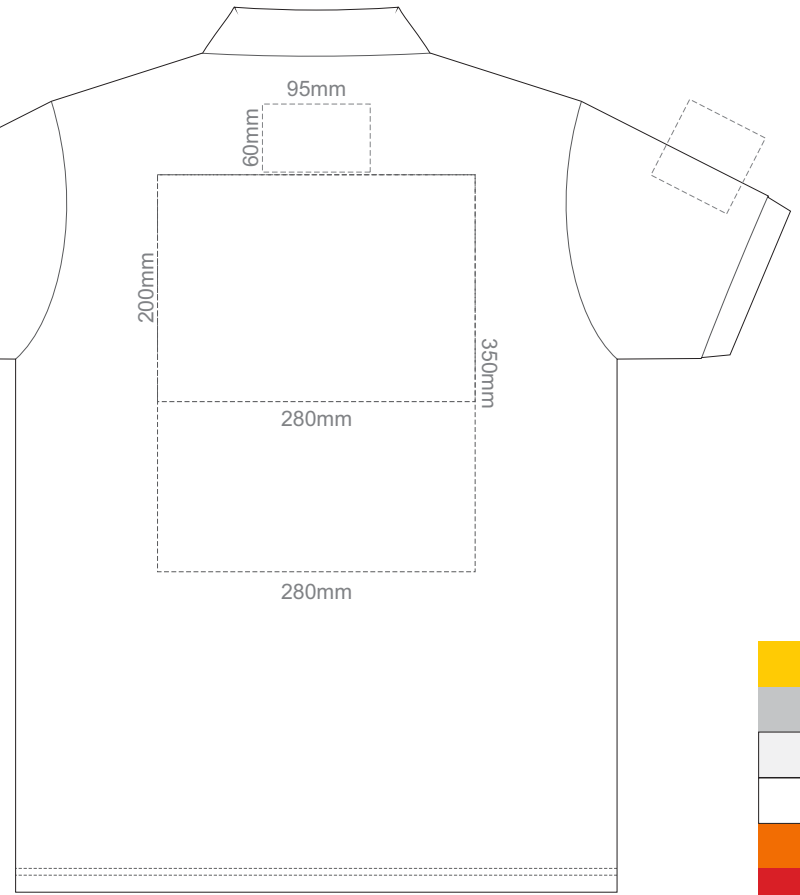

BACK ADULT 5XL

ADULT 5XL

15% of Actual Size  
Colourflex Transfer

**FRONT ADULT SMALL**

**BACK ADULT SMALL**

Print area 280x200mm can be rotated to best suit.

**ADULT SMALL**

15% of Actual Size  
Colourflex Transfer

**FRONT ADULT MEDIUM**

**BACK ADULT MEDIUM**

Print area 280x200mm can be rotated to best suit.

Ash

**ADULT MEDIUM**

15% of Actual Size  
Colourflex Transfer

**FRONT ADULT LARGE**

**BACK ADULT LARGE**

Print area 280x200mm can be rotated to best suit.

Ash

**ADULT LARGE**

15% of Actual Size  
Colourflex Transfer

**FRONT ADULT XL**

**BACK ADULT XL**

Print area 280x200mm can be rotated to best suit.

**ADULT XL**

15% of Actual Size  
Colourflex Transfer

**FRONT ADULT XXL**

**BACK ADULT XXL**

Print area 280x200mm can be rotated to best suit.

**ADULT XXL**

15% of Actual Size  
Colourflex Transfer

**FRONT ADULT 3XL**

**BACK ADULT 3XL**