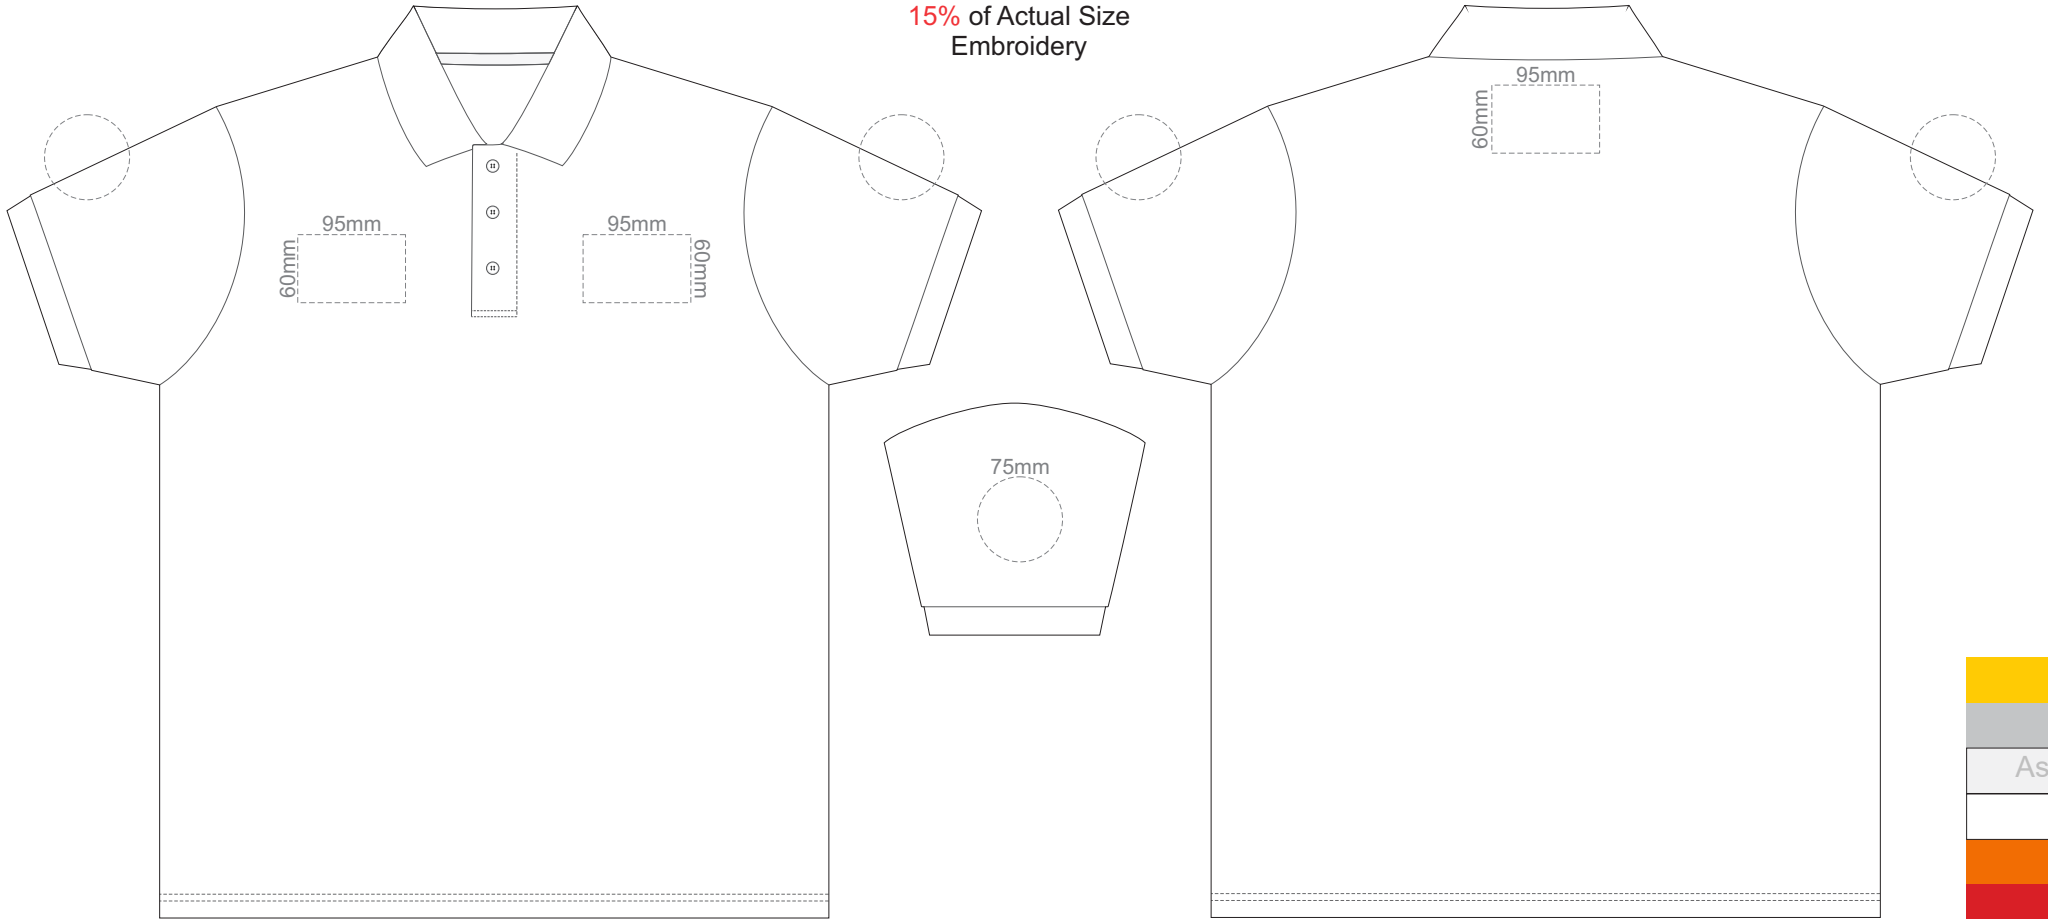

15% of Actual Size  
Colourflex Transfer

FRONT ADULT 5XL

ADULT 5XL

15% of Actual Size  
Colourflex Transfer

**BACK ADULT 5XL**

Print area 280x200mm can be rotated to best suit.

**ADULT 5XL**

15% of Actual Size  
Embroidery

**FRONT ADULT LARGE**

**BACK ADULT LARGE**

**ADULT LARGE**

15% of Actual Size  
Embroidery

FRONT ADULT XL

BACK ADULT XL

ADULT XL

15% of Actual Size  
Embroidery