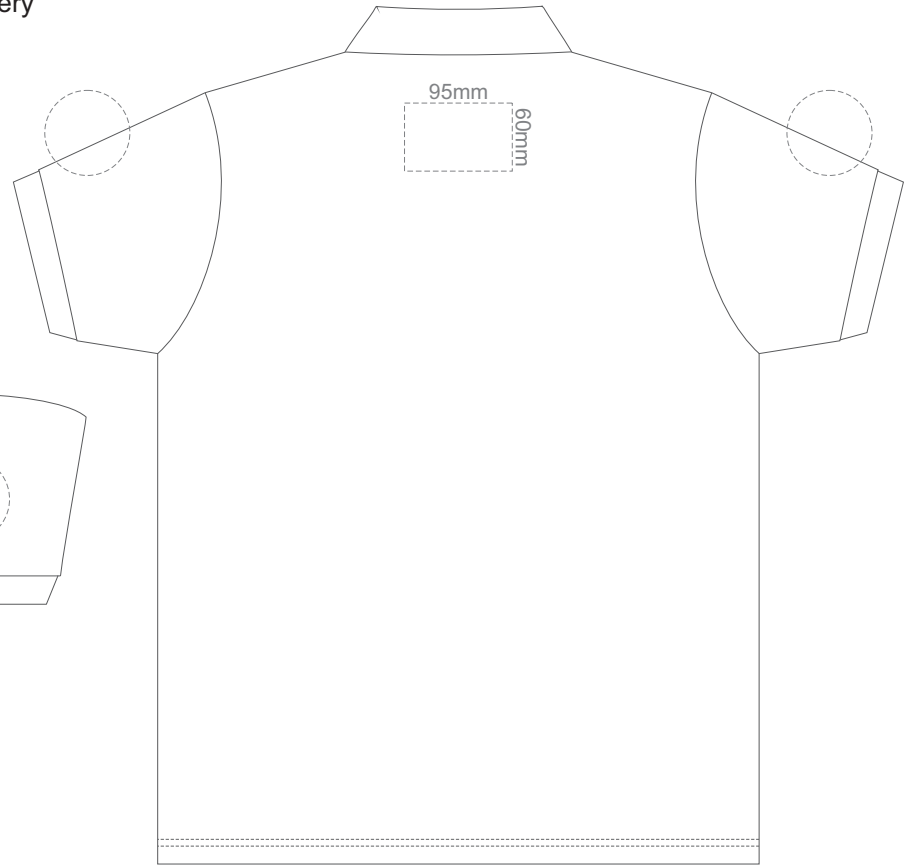

15% of Actual Size  
Colourflex Transfer

FRONT ADULT 5XL

ADULT 5XL

15% of Actual Size  
Colourflex Transfer

**BACK ADULT 5XL**

Print area 280x200mm can be rotated to best suit.

**ADULT 5XL**

15% of Actual Size  
Embroidery

FRONT ADULT SMALL

BACK ADULT SMALL

ADULT SMALL

15% of Actual Size  
Embroidery

**FRONT ADULT MEDIUM**

**BACK ADULT MEDIUM**

**ADULT MEDIUM**

15% of Actual Size  
Embroidery