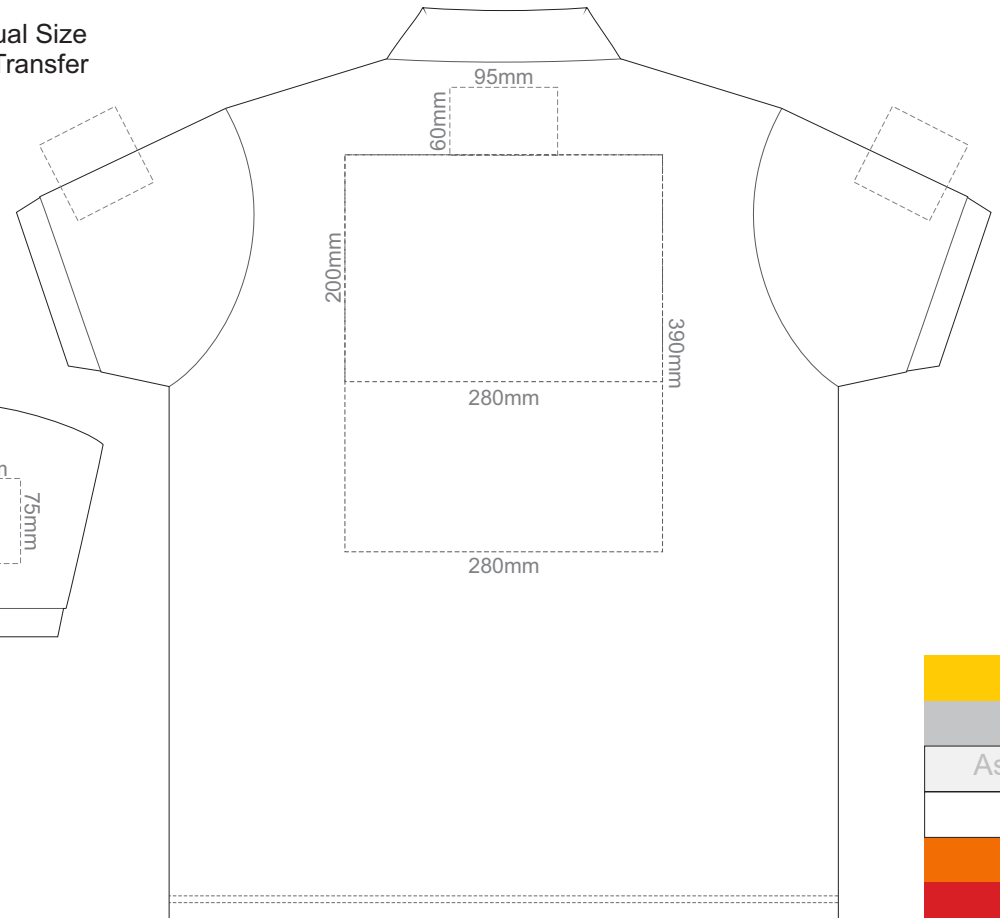

BACK ADULT 5XL

ADULT 5XL

15% of Actual Size  
Colourflex Transfer

**FRONT ADULT SMALL**

**BACK ADULT SMALL**

Print area 280x200mm can be rotated to best suit.

**ADULT SMALL**

15% of Actual Size  
Colourflex Transfer

**FRONT ADULT MEDIUM**

**BACK ADULT MEDIUM**

Print area 280x200mm can be rotated to best suit.

Ash

**ADULT MEDIUM**

15% of Actual Size  
Colourflex Transfer

**FRONT ADULT LARGE**

**BACK ADULT LARGE**

Print area 280x200mm can be rotated to best suit.

Ash

**ADULT LARGE**

15% of Actual Size  
Colourflex Transfer

**FRONT ADULT XL**

**BACK ADULT XL**

Print area 280x200mm can be rotated to best suit.

**ADULT XL**

15% of Actual Size  
Colourflex Transfer

**FRONT ADULT XXL**

**BACK ADULT XXL**

Print area 280x200mm can be rotated to best suit.

**ADULT XXL**

15% of Actual Size  
Colourflex Transfer

**FRONT ADULT 3XL**

**BACK ADULT 3XL**