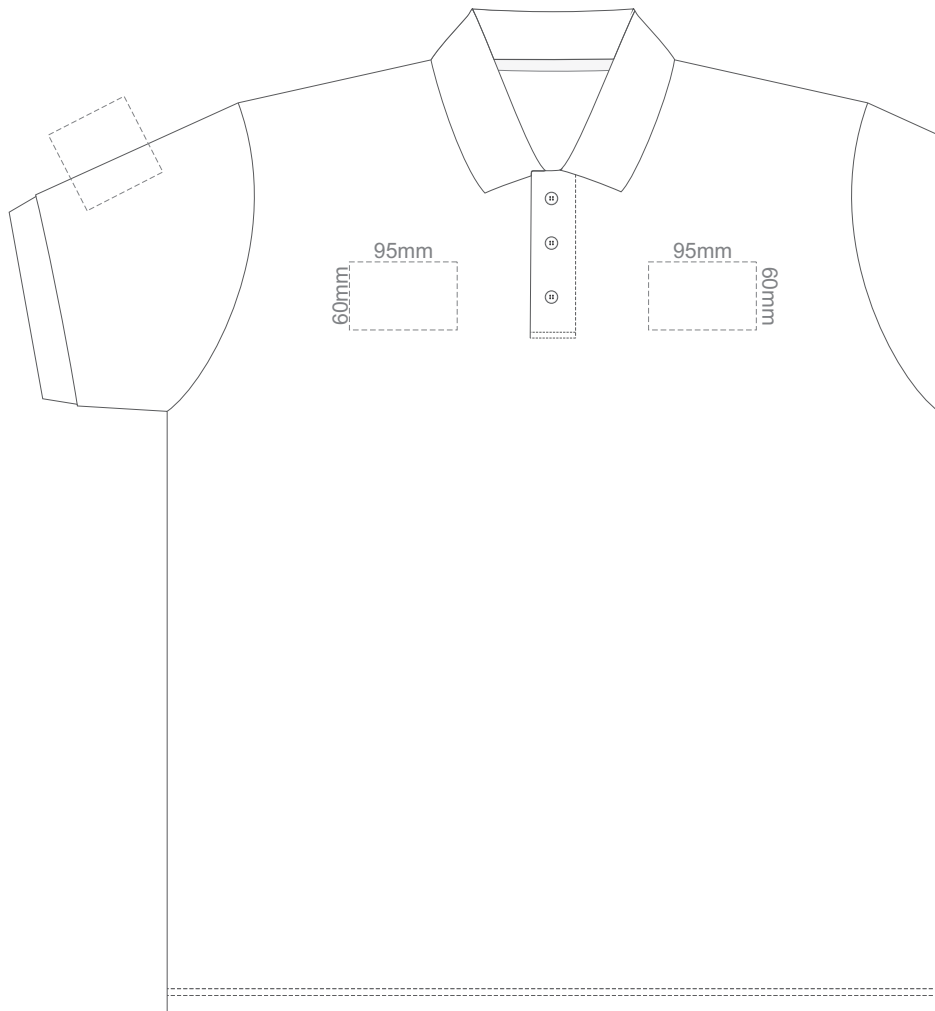

15% of Actual Size
Colourflex Transfer

FRONT ADULT 4XL