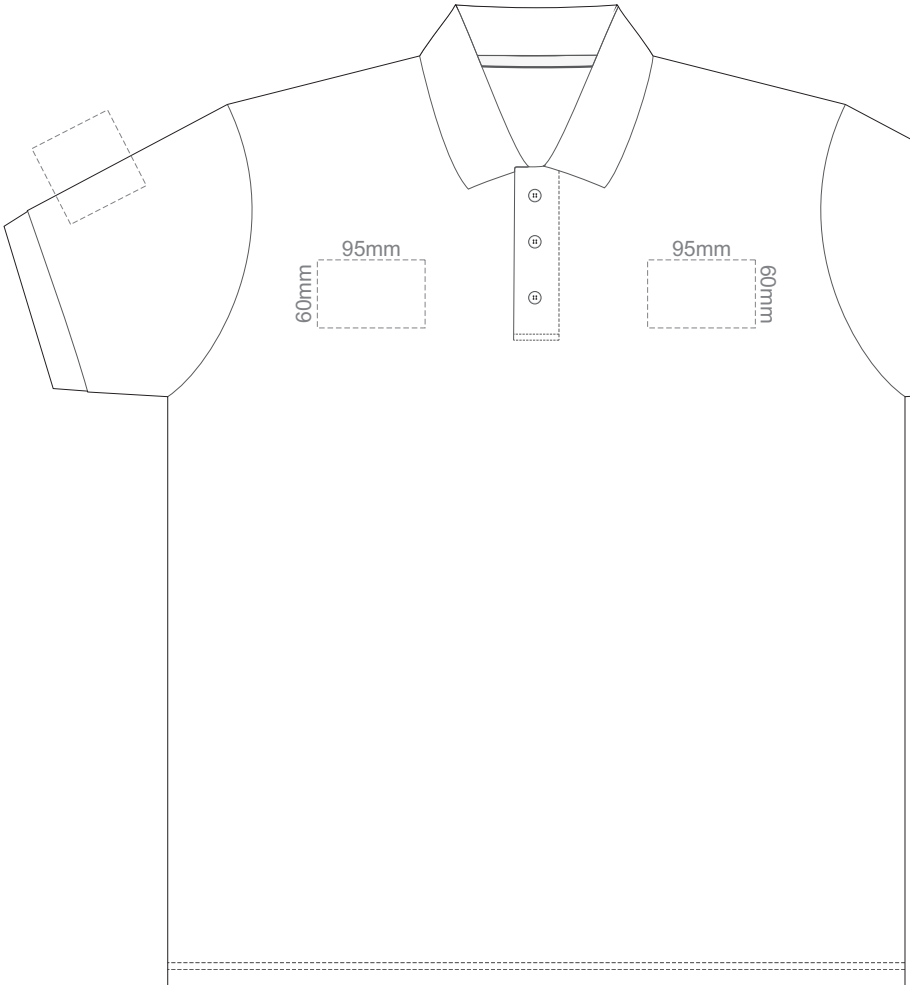

Print area 280x200mm can be rotated to best suit.

Ash

**ADULT LARGE**

15% of Actual Size  
Colourflex Transfer

**FRONT ADULT XL**

**BACK ADULT XL**

Print area 280x200mm can be rotated to best suit.

**ADULT XL**

15% of Actual Size  
Colourflex Transfer

**FRONT ADULT XXL**

**BACK ADULT XXL**

Print area 280x200mm can be rotated to best suit.

**ADULT XXL**

15% of Actual Size  
Colourflex Transfer

**FRONT ADULT 3XL**

**BACK ADULT 3XL**

Print area 280x200mm can be rotated to best suit.

**ADULT 3XL**

15% of Actual Size  
Colourflex Transfer

**FRONT ADULT 4XL**

**BACK ADULT 4XL**

Print area 280x200mm can be rotated to best suit.

**ADULT 4XL**