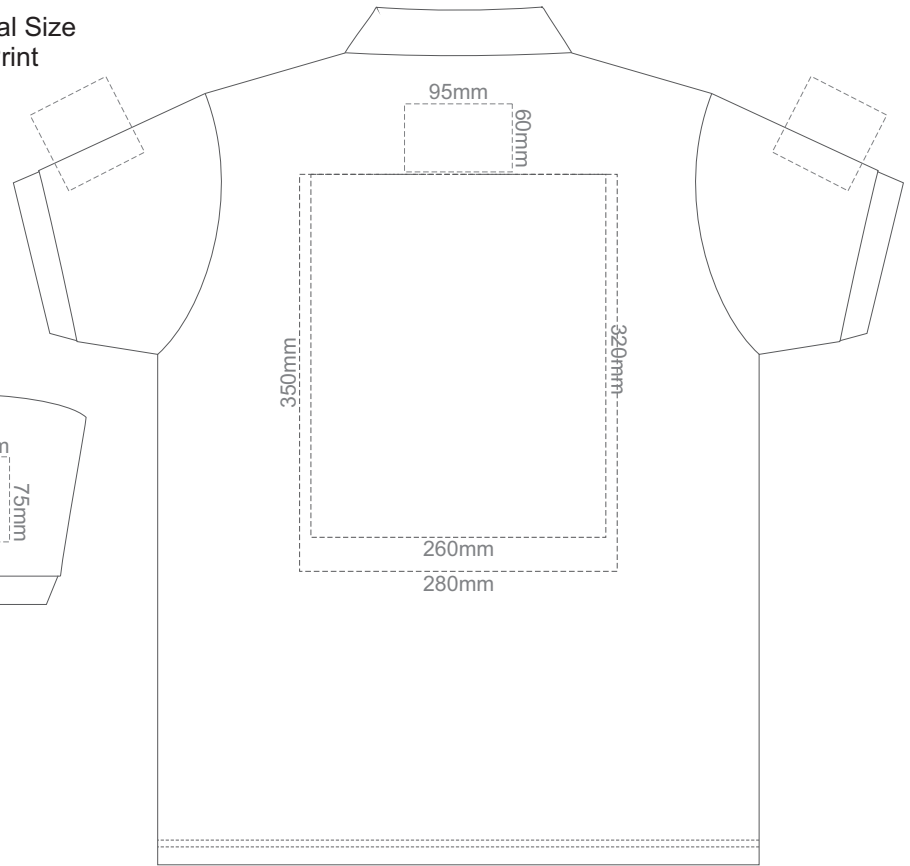

15% of Actual Size  
Screen Print

**FRONT ADULT SMALL**

**BACK ADULT SMALL**

**ADULT SMALL**

15% of Actual Size  
Screen Print

**FRONT ADULT MEDIUM**

**BACK ADULT MEDIUM**

**ADULT MEDIUM**

15% of Actual Size  
Screen Print

FRONT ADULT LARGE

BACK ADULT LARGE

ADULT LARGE

15% of Actual Size  
Screen Print

FRONT ADULT XL

BACK ADULT XL

ADULT XL

BACK ADULT 5XL

ADULT 5XL

15% of Actual Size  
Colourflex Transfer

**FRONT ADULT SMALL**

**BACK ADULT SMALL**

Print area 280x200mm can be rotated to best suit.

**ADULT SMALL**

15% of Actual Size  
Colourflex Transfer

ADULT 5XL