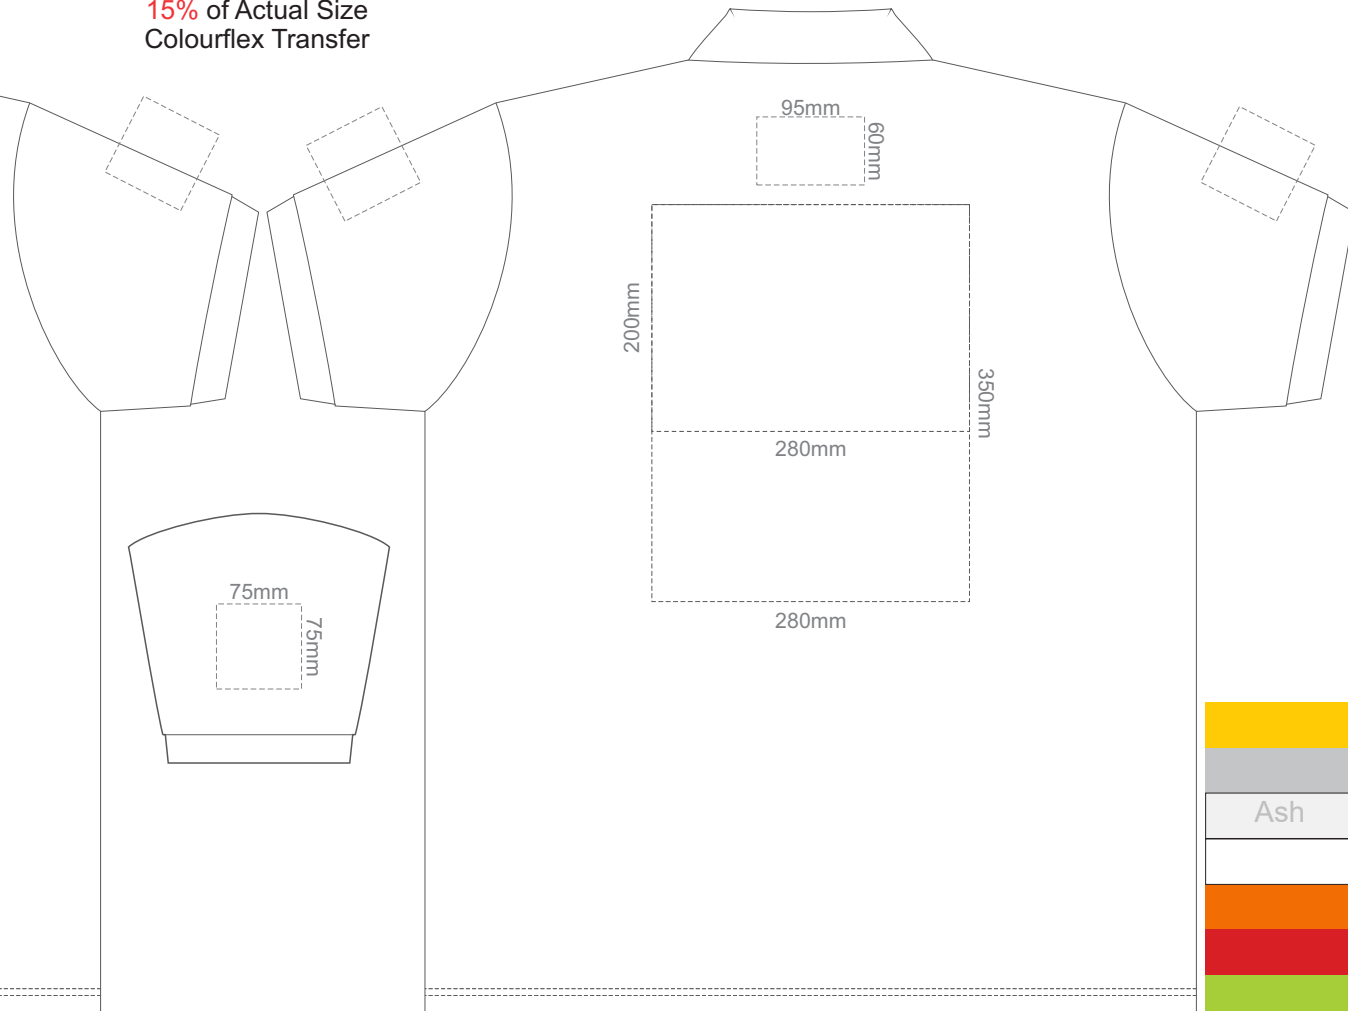

Print area 280x200mm can be rotated to best suit.

Ash

**ADULT LARGE**

15% of Actual Size  
Colourflex Transfer

**FRONT ADULT XL**

**BACK ADULT XL**

Print area 280x200mm can be rotated to best suit.

**ADULT XL**

15% of Actual Size  
Colourflex Transfer

**FRONT ADULT XXL**

**BACK ADULT XXL**

Print area 280x200mm can be rotated to best suit.

**ADULT XXL**

15% of Actual Size  
Colourflex Transfer

**FRONT ADULT 3XL**

**BACK ADULT 3XL**

Print area 280x200mm can be rotated to best suit.

**ADULT 3XL**

15% of Actual Size  
Colourflex Transfer

**FRONT ADULT 4XL**

**BACK ADULT 4XL**

Print area 280x200mm can be rotated to best suit.

**ADULT 4XL**

15% of Actual Size  
Colourflex Transfer

FRONT ADULT 5XL

ADULT 5XL

15% of Actual Size  
Colourflex Transfer

**BACK ADULT 5XL**

Print area 280x200mm can be rotated to best suit.

**ADULT 5XL**

15% of Actual Size  
Embroidery