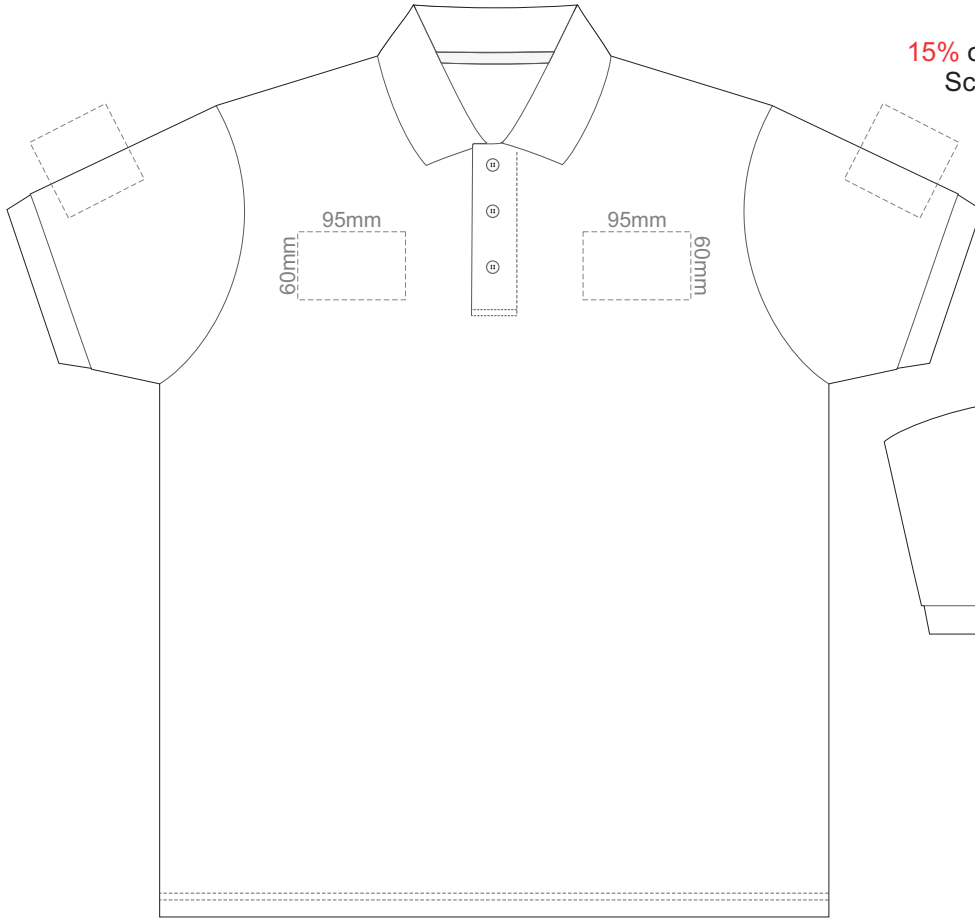

15% of Actual Size  
Screen Print

**FRONT ADULT SMALL**

**BACK ADULT SMALL**

**ADULT SMALL**

15% of Actual Size  
Screen Print

**FRONT ADULT MEDIUM**

**BACK ADULT MEDIUM**

**ADULT MEDIUM**

15% of Actual Size  
Screen Print

FRONT ADULT LARGE

BACK ADULT LARGE

ADULT LARGE

15% of Actual Size  
Screen Print

FRONT ADULT XL

BACK ADULT XL

ADULT XL

15% of Actual Size  
Screen Print

FRONT ADULT XXL

BACK ADULT XXL

ADULT XXL

15% of Actual Size  
Screen Print

FRONT ADULT 3XL

BACK ADULT 3XL

ADULT 3XL

BACK ADULT 5XL

ADULT 5XL

15% of Actual Size  
Colourflex Transfer

**FRONT ADULT SMALL**

**BACK ADULT SMALL**

Print area 280x200mm can be rotated to best suit.

**ADULT SMALL**

15% of Actual Size  
Colourflex Transfer