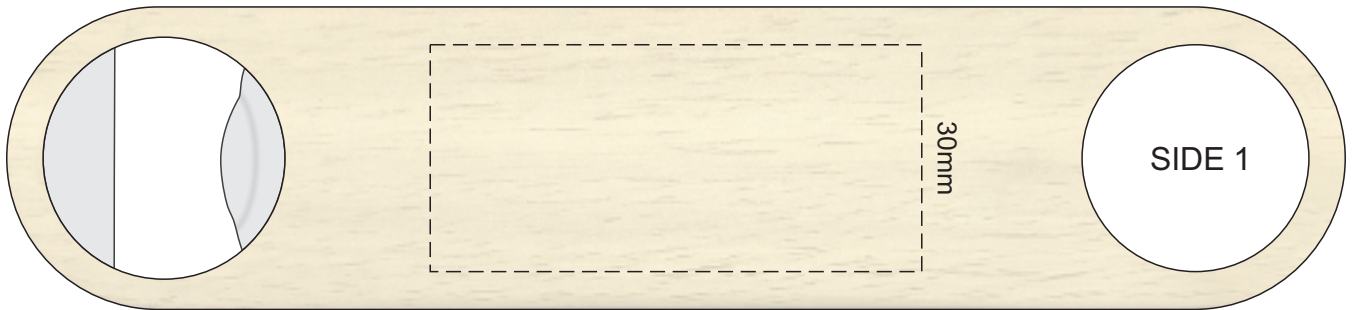

100% of Actual Size
Pad Print

65mm

65mm

This product is a natural material, please allow for variances in grain pattern and engraving colour.

100% of Actual Size
Laser Engraving

85mm

85mm

This product is a natural material, please allow for variances in grain pattern and engraving colour.

Engraves to a Natural Etch