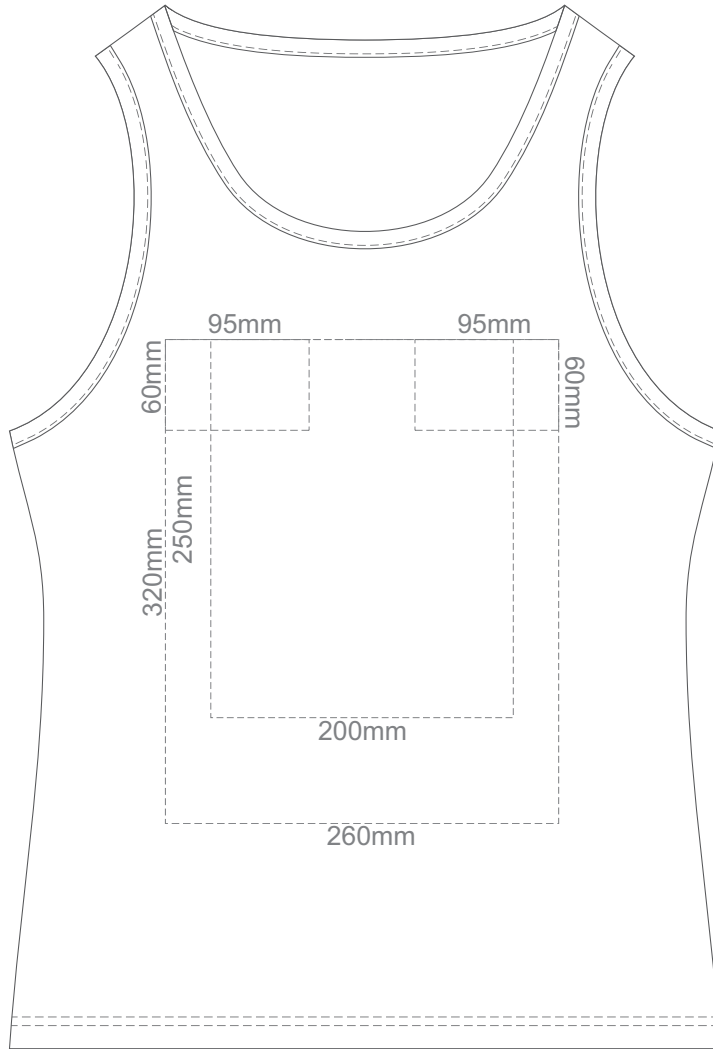

20% of Actual Size  
Screen Print

**FRONT WOMEN'S EXTRA SMALL**

**BACK WOMEN'S EXTRA SMALL**

20% of Actual Size  
Screen Print

**FRONT WOMEN'S SMALL**

**BACK WOMEN'S SMALL**

20% of Actual Size  
Screen Print

20% of Actual Size  
Screen Print

**FRONT WOMEN'S XXL**

**BACK WOMEN'S XXL**

20% of Actual Size  
Colourflex Transfer

**FRONT WOMEN'S EXTRA SMALL**

**BACK WOMEN'S EXTRA SMALL**

20% of Actual Size  
Colourflex Transfer

**FRONT WOMEN'S SMALL**

**BACK WOMEN'S SMALL**

20% of Actual Size  
Colourflex Transfer

**FRONT WOMEN'S MEDIUM**

**BACK WOMEN'S MEDIUM**

20% of Actual Size  
Colourflex Transfer

**FRONT WOMEN'S LARGE**

**BACK WOMEN'S LARGE**

20% of Actual Size  
Colourflex Transfer

**FRONT WOMEN'S EXTRA LARGE**

**BACK WOMEN'S EXTRA LARGE**

20 % of Actual Size  
Colourflex Transfer

**FRONT WOMEN'S XXL**

**BACK WOMEN'S XXL**