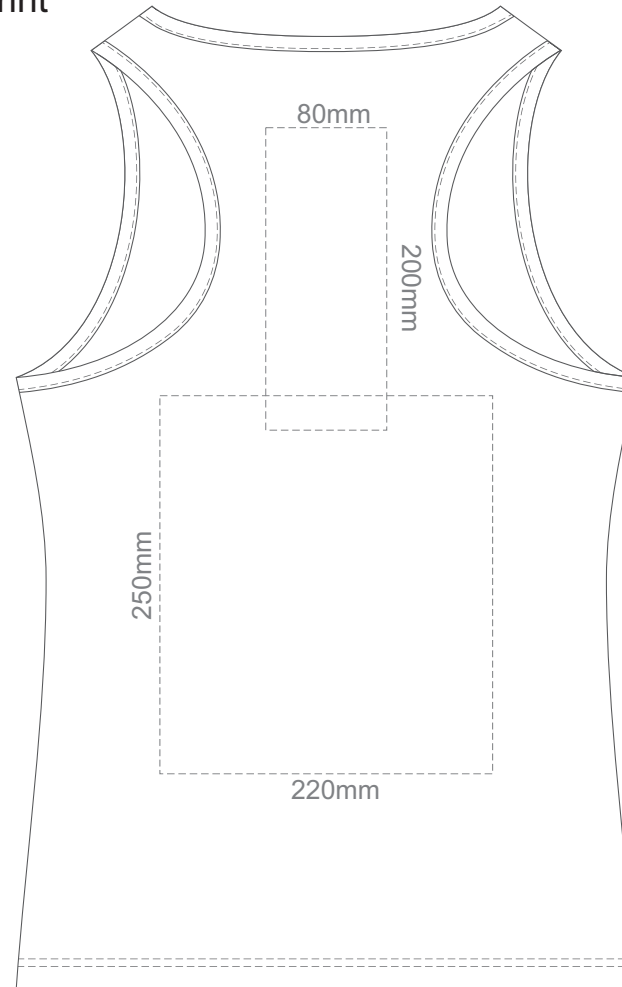

20% of Actual Size  
Screen Print

**FRONT WOMEN'S EXTRA SMALL**

**BACK WOMEN'S EXTRA SMALL**

20% of Actual Size  
Screen Print

**FRONT WOMEN'S SMALL**

**BACK WOMEN'S SMALL**

20% of Actual Size  
Screen Print

**FRONT WOMEN'S MEDIUM**

**BACK WOMEN'S MEDIUM**

20% of Actual Size  
Screen Print

**FRONT WOMEN'S LARGE**

**BACK WOMEN'S LARGE**

20% of Actual Size  
Screen Print

**FRONT WOMEN'S EXTRA LARGE**

**BACK WOMEN'S EXTRA LARGE**

20% of Actual Size  
Screen Print

**FRONT WOMEN'S XXL**

**BACK WOMEN'S XXL**

20% of Actual Size  
Colourflex Transfer

**FRONT WOMEN'S EXTRA SMALL**

**BACK WOMEN'S EXTRA SMALL**

20% of Actual Size  
Colourflex Transfer

20% of Actual Size  
Colourflex Transfer

**FRONT WOMEN'S EXTRA LARGE**

**BACK WOMEN'S EXTRA LARGE**

20 % of Actual Size  
Colourflex Transfer

**FRONT WOMEN'S XXL**

**BACK WOMEN'S XXL**