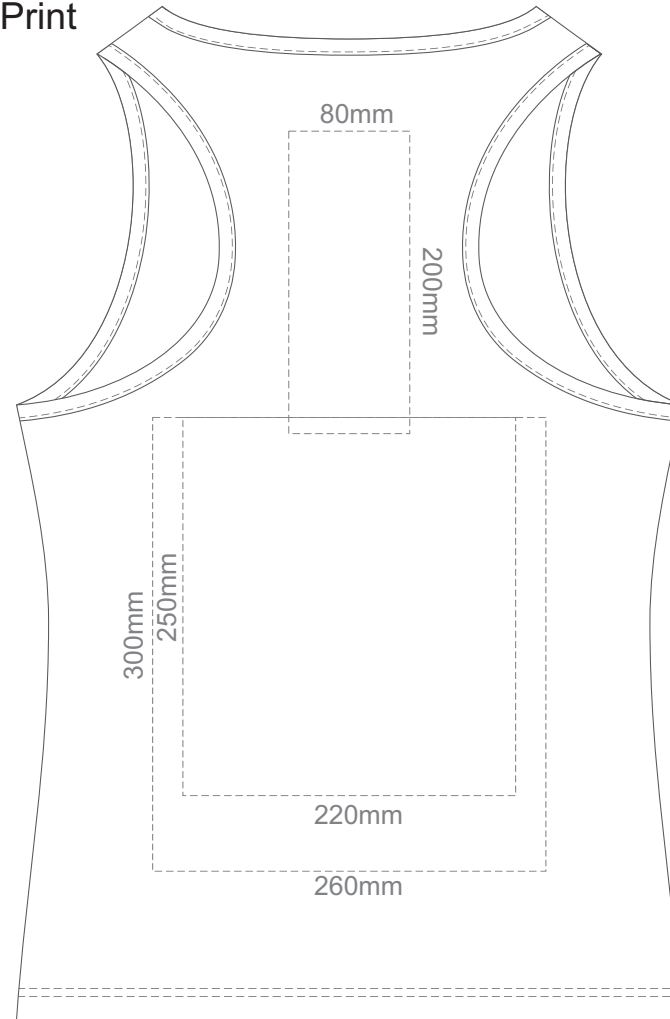

20% of Actual Size  
Screen Print

**FRONT WOMEN'S EXTRA SMALL**

**BACK WOMEN'S EXTRA SMALL**

20% of Actual Size  
Screen Print

**FRONT WOMEN'S SMALL**

**BACK WOMEN'S SMALL**

20% of Actual Size  
Screen Print

**FRONT WOMEN'S MEDIUM**

**BACK WOMEN'S MEDIUM**

20% of Actual Size  
Screen Print

**FRONT WOMEN'S LARGE**

**BACK WOMEN'S LARGE**

20% of Actual Size  
Screen Print

**FRONT WOMEN'S EXTRA LARGE**

**BACK WOMEN'S EXTRA LARGE**

20% of Actual Size  
Screen Print

**FRONT WOMEN'S XXL**

**BACK WOMEN'S XXL**

20% of Actual Size  
Colourflex Transfer

**FRONT WOMEN'S EXTRA SMALL**

**BACK WOMEN'S EXTRA SMALL**

20% of Actual Size  
Colourflex Transfer

**FRONT WOMEN'S SMALL**

**BACK WOMEN'S SMALL**

20% of Actual Size  
Colourflex Transfer

**FRONT WOMEN'S MEDIUM**

**BACK WOMEN'S MEDIUM**

20% of Actual Size  
Colourflex Transfer

**FRONT WOMEN'S LARGE**

**BACK WOMEN'S LARGE**