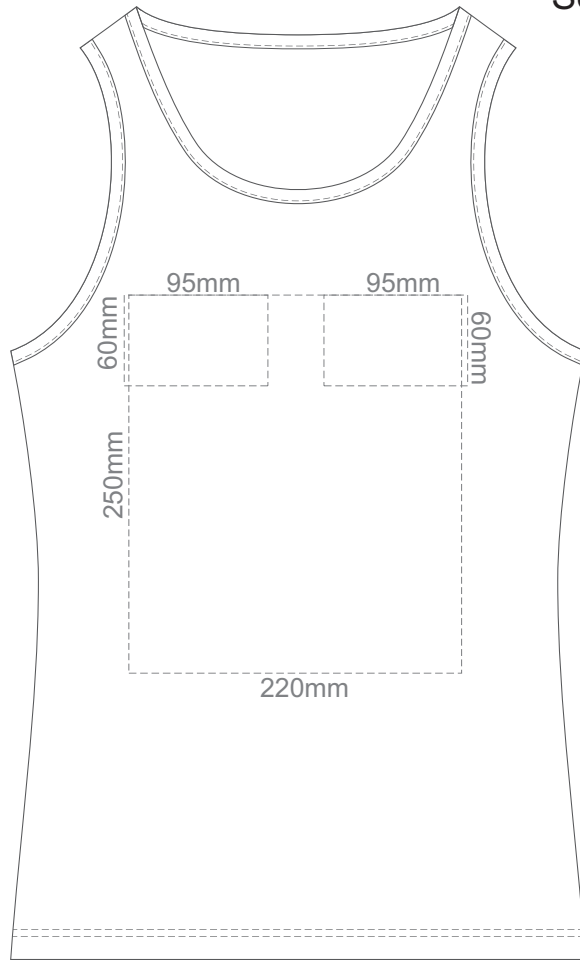

20% of Actual Size  
Screen Print

**FRONT WOMEN'S EXTRA SMALL**

**BACK WOMEN'S EXTRA SMALL**

20% of Actual Size  
Screen Print

**FRONT WOMEN'S SMALL**

**BACK WOMEN'S SMALL**

20% of Actual Size  
Screen Print

**FRONT WOMEN'S MEDIUM**

**BACK WOMEN'S MEDIUM**

20% of Actual Size  
Screen Print

**FRONT WOMEN'S LARGE**

**BACK WOMEN'S LARGE**

20% of Actual Size  
Screen Print

**FRONT WOMEN'S EXTRA LARGE**

**BACK WOMEN'S EXTRA LARGE**

20% of Actual Size  
Screen Print

**FRONT WOMEN'S XXL**

**BACK WOMEN'S XXL**

20% of Actual Size  
Colourflex Transfer

**FRONT WOMEN'S EXTRA SMALL**

**BACK WOMEN'S EXTRA SMALL**

20% of Actual Size  
Colourflex Transfer

20% of Actual Size  
Colourflex Transfer

**FRONT WOMEN'S EXTRA LARGE**

**BACK WOMEN'S EXTRA LARGE**

20 % of Actual Size  
Colourflex Transfer

**FRONT WOMEN'S XXL**

**BACK WOMEN'S XXL**