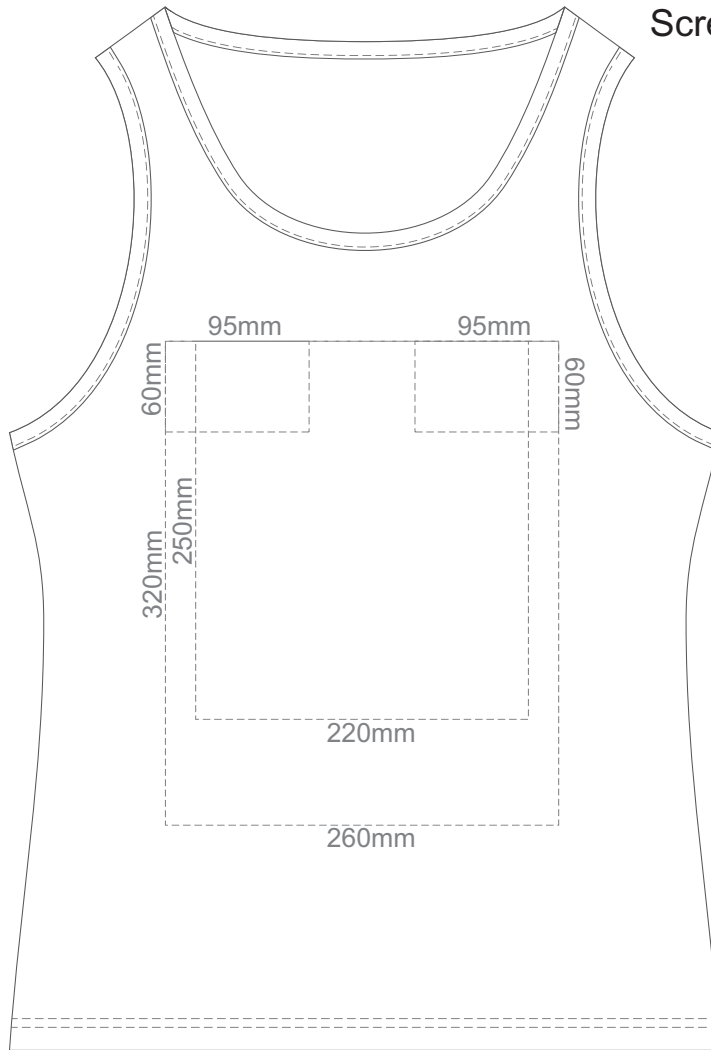

20% of Actual Size  
Screen Print

**FRONT WOMEN'S EXTRA SMALL**

**BACK WOMEN'S EXTRA SMALL**

20% of Actual Size  
Screen Print

**FRONT WOMEN'S SMALL**

**BACK WOMEN'S SMALL**

20% of Actual Size  
Screen Print

**FRONT WOMEN'S MEDIUM**

**BACK WOMEN'S MEDIUM**

20% of Actual Size  
Screen Print

**FRONT WOMEN'S LARGE**

**BACK WOMEN'S LARGE**

20% of Actual Size  
Screen Print

**FRONT WOMEN'S EXTRA LARGE**

**BACK WOMEN'S EXTRA LARGE**

20% of Actual Size  
Screen Print

**FRONT WOMEN'S XXL**

**BACK WOMEN'S XXL**

20% of Actual Size  
Colourflex Transfer

**FRONT WOMEN'S EXTRA SMALL**

**BACK WOMEN'S EXTRA SMALL**

20% of Actual Size  
Colourflex Transfer

**FRONT WOMEN'S SMALL**

**BACK WOMEN'S SMALL**

20% of Actual Size  
Colourflex Transfer

**FRONT WOMEN'S MEDIUM**

**BACK WOMEN'S MEDIUM**

20% of Actual Size  
Colourflex Transfer

**FRONT WOMEN'S LARGE**

**BACK WOMEN'S LARGE**