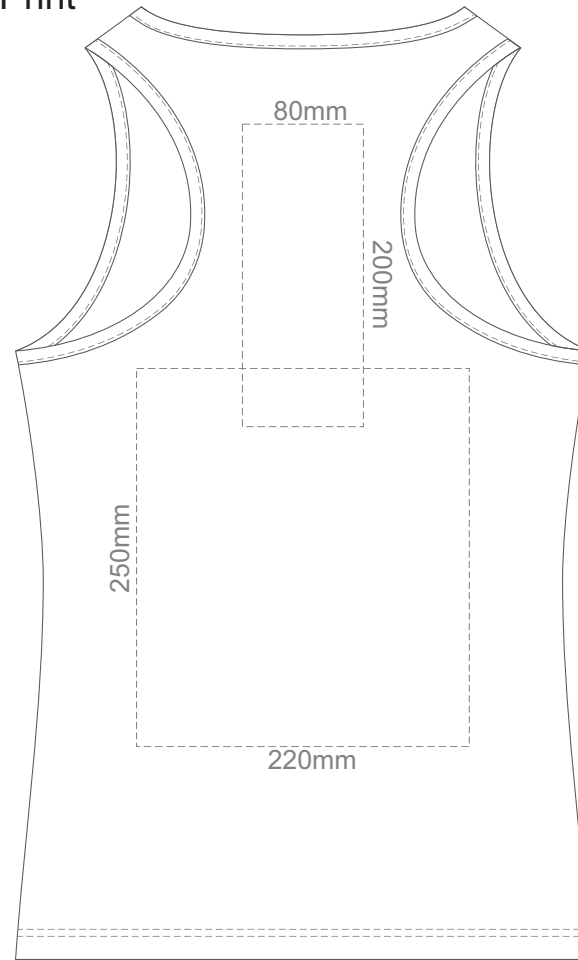

20% of Actual Size  
Screen Print

**FRONT WOMEN'S EXTRA SMALL**

**BACK WOMEN'S EXTRA SMALL**

20% of Actual Size  
Screen Print

**FRONT WOMEN'S SMALL**

**BACK WOMEN'S SMALL**

20% of Actual Size  
Screen Print

**FRONT WOMEN'S MEDIUM**

**BACK WOMEN'S MEDIUM**

20% of Actual Size  
Screen Print

**FRONT WOMEN'S LARGE**

**BACK WOMEN'S LARGE**

20% of Actual Size  
Screen Print

**FRONT WOMEN'S EXTRA LARGE**

**BACK WOMEN'S EXTRA LARGE**

20% of Actual Size  
Screen Print

**FRONT WOMEN'S XXL**

**BACK WOMEN'S XXL**

20% of Actual Size  
Colourflex Transfer

**FRONT WOMEN'S EXTRA SMALL**

**BACK WOMEN'S EXTRA SMALL**

20% of Actual Size  
Colourflex Transfer

20% of Actual Size  
Colourflex Transfer

**FRONT WOMEN'S EXTRA LARGE**

**BACK WOMEN'S EXTRA LARGE**

20 % of Actual Size  
Colourflex Transfer

**FRONT WOMEN'S XXL**

**BACK WOMEN'S XXL**