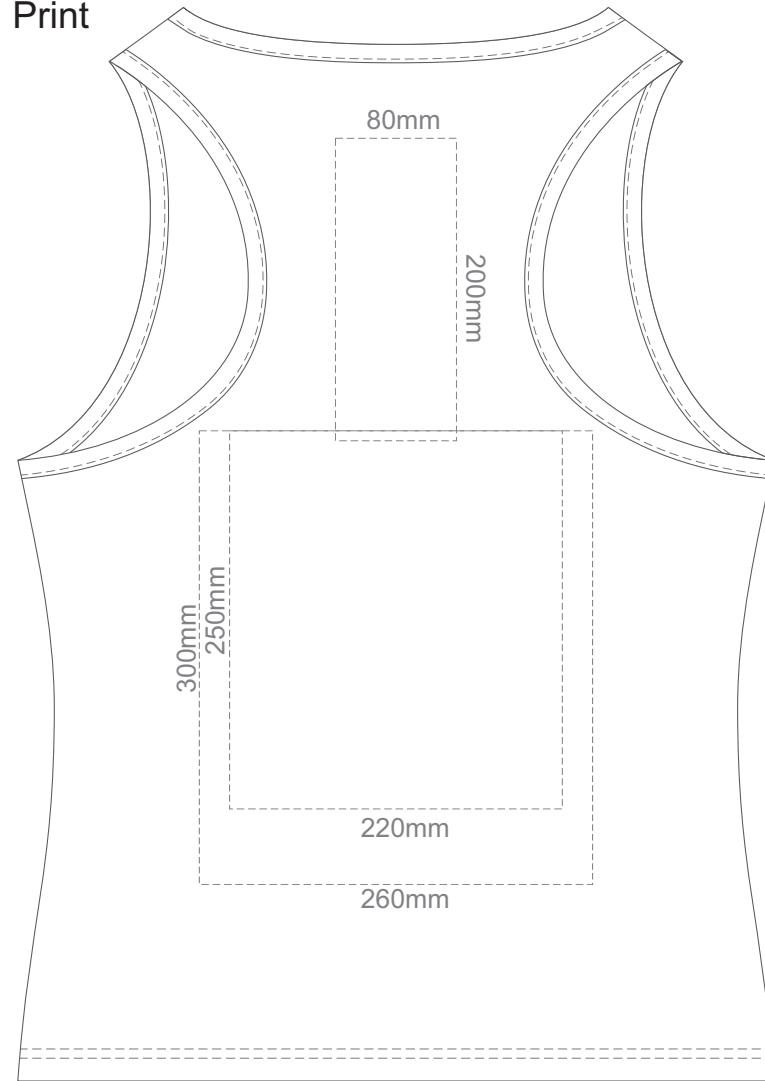

20% of Actual Size  
Screen Print

**FRONT WOMEN'S EXTRA SMALL**

**BACK WOMEN'S EXTRA SMALL**

20% of Actual Size  
Screen Print

**FRONT WOMEN'S SMALL**

**BACK WOMEN'S SMALL**

20% of Actual Size  
Screen Print

**FRONT WOMEN'S MEDIUM**

**BACK WOMEN'S MEDIUM**

20% of Actual Size  
Screen Print

**FRONT WOMEN'S LARGE**

**BACK WOMEN'S LARGE**

20% of Actual Size  
Screen Print

**FRONT WOMEN'S EXTRA LARGE**

**BACK WOMEN'S EXTRA LARGE**

20% of Actual Size  
Screen Print

**FRONT WOMEN'S XXL**

**BACK WOMEN'S XXL**

20% of Actual Size  
Colourflex Transfer

**FRONT WOMEN'S EXTRA SMALL**

**BACK WOMEN'S EXTRA SMALL**

20% of Actual Size  
Colourflex Transfer

**FRONT WOMEN'S SMALL**

**BACK WOMEN'S SMALL**

20% of Actual Size  
Colourflex Transfer

**FRONT WOMEN'S MEDIUM**

**BACK WOMEN'S MEDIUM**

20% of Actual Size  
Colourflex Transfer

**FRONT WOMEN'S LARGE**

**BACK WOMEN'S LARGE**