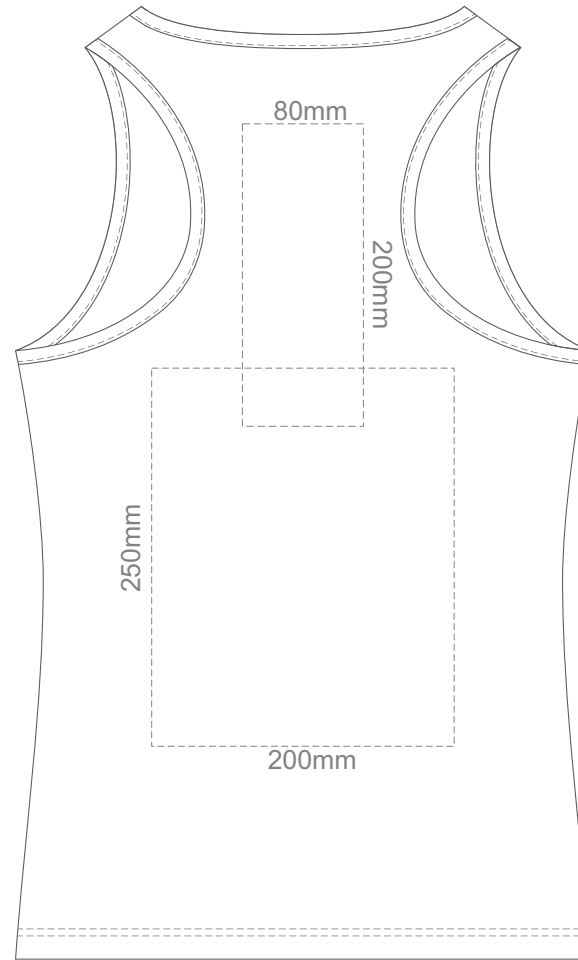

20% of Actual Size  
Screen Print

**FRONT WOMEN'S EXTRA SMALL**

**BACK WOMEN'S EXTRA SMALL**

20% of Actual Size  
Screen Print

**FRONT WOMEN'S SMALL**

**BACK WOMEN'S SMALL**

20% of Actual Size  
Screen Print

**FRONT WOMEN'S MEDIUM**

**BACK WOMEN'S MEDIUM**

20% of Actual Size  
Screen Print

**FRONT WOMEN'S LARGE**

**BACK WOMEN'S LARGE**

20% of Actual Size  
Screen Print

**FRONT WOMEN'S EXTRA LARGE**

**BACK WOMEN'S EXTRA LARGE**

20% of Actual Size  
Screen Print

**FRONT WOMEN'S XXL**

**BACK WOMEN'S XXL**

20% of Actual Size  
Colourflex Transfer

**FRONT WOMEN'S EXTRA SMALL**

**BACK WOMEN'S EXTRA SMALL**

20% of Actual Size  
Colourflex Transfer

**FRONT WOMEN'S SMALL**

**BACK WOMEN'S SMALL**

20% of Actual Size  
Colourflex Transfer

**FRONT WOMEN'S MEDIUM**

**BACK WOMEN'S MEDIUM**

20% of Actual Size  
Colourflex Transfer

**FRONT WOMEN'S LARGE**

**BACK WOMEN'S LARGE**