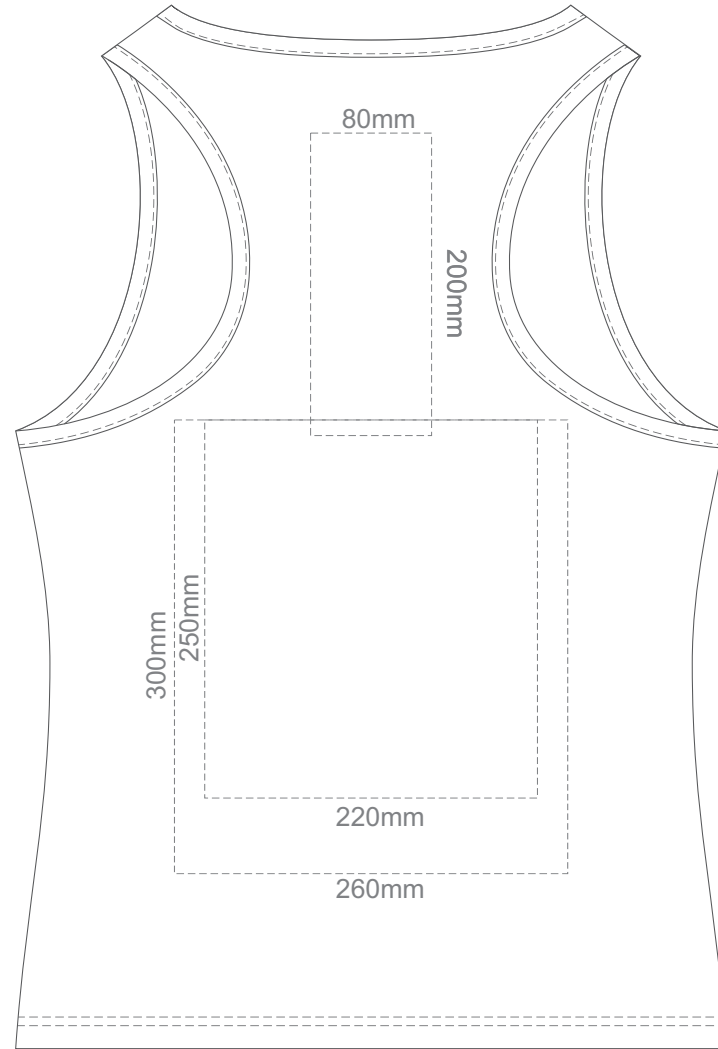

20% of Actual Size  
Screen Print

**FRONT WOMEN'S EXTRA SMALL**

**BACK WOMEN'S EXTRA SMALL**

20% of Actual Size  
Screen Print

**FRONT WOMEN'S SMALL**

**BACK WOMEN'S SMALL**

20% of Actual Size  
Screen Print

20% of Actual Size  
Screen Print

**FRONT WOMEN'S XXL**

**BACK WOMEN'S XXL**

20% of Actual Size  
Colourflex Transfer

**FRONT WOMEN'S EXTRA SMALL**

**BACK WOMEN'S EXTRA SMALL**

20% of Actual Size  
Colourflex Transfer

**FRONT WOMEN'S SMALL**

**BACK WOMEN'S SMALL**

20% of Actual Size  
Colourflex Transfer

**FRONT WOMEN'S MEDIUM**

**BACK WOMEN'S MEDIUM**

20% of Actual Size  
Colourflex Transfer

**FRONT WOMEN'S LARGE**

**BACK WOMEN'S LARGE**

20% of Actual Size  
Colourflex Transfer

**FRONT WOMEN'S EXTRA LARGE**

**BACK WOMEN'S EXTRA LARGE**

20 % of Actual Size  
Colourflex Transfer

**FRONT WOMEN'S XXL**

**BACK WOMEN'S XXL**