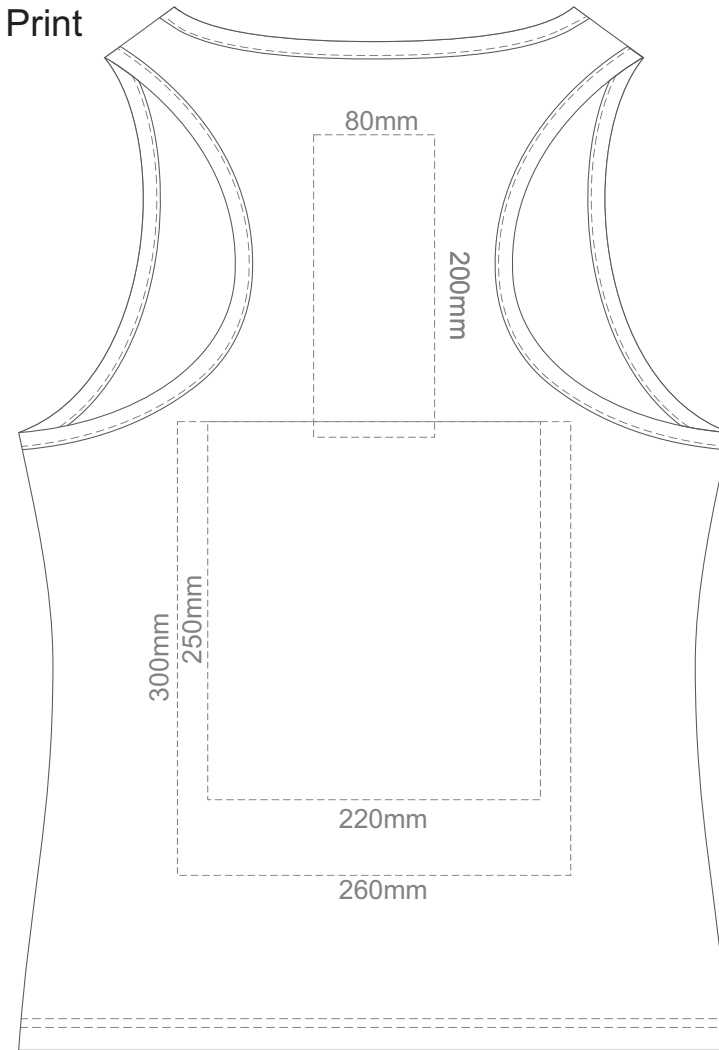

20% of Actual Size  
Screen Print

**FRONT WOMEN'S EXTRA SMALL**

**BACK WOMEN'S EXTRA SMALL**

20% of Actual Size  
Screen Print

**FRONT WOMEN'S SMALL**

**BACK WOMEN'S SMALL**

20% of Actual Size  
Screen Print

**FRONT WOMEN'S MEDIUM**

**BACK WOMEN'S MEDIUM**

20% of Actual Size  
Screen Print

**FRONT WOMEN'S LARGE**

**BACK WOMEN'S LARGE**

20% of Actual Size  
Screen Print

**FRONT WOMEN'S EXTRA LARGE**

**BACK WOMEN'S EXTRA LARGE**

20% of Actual Size  
Screen Print

**FRONT WOMEN'S XXL**

**BACK WOMEN'S XXL**

20% of Actual Size  
Colourflex Transfer

**FRONT WOMEN'S EXTRA SMALL**

**BACK WOMEN'S EXTRA SMALL**

20% of Actual Size  
Colourflex Transfer

**FRONT WOMEN'S SMALL**

**BACK WOMEN'S SMALL**

20% of Actual Size  
Colourflex Transfer

**FRONT WOMEN'S MEDIUM**

**BACK WOMEN'S MEDIUM**

20% of Actual Size  
Colourflex Transfer

**FRONT WOMEN'S LARGE**

**BACK WOMEN'S LARGE**