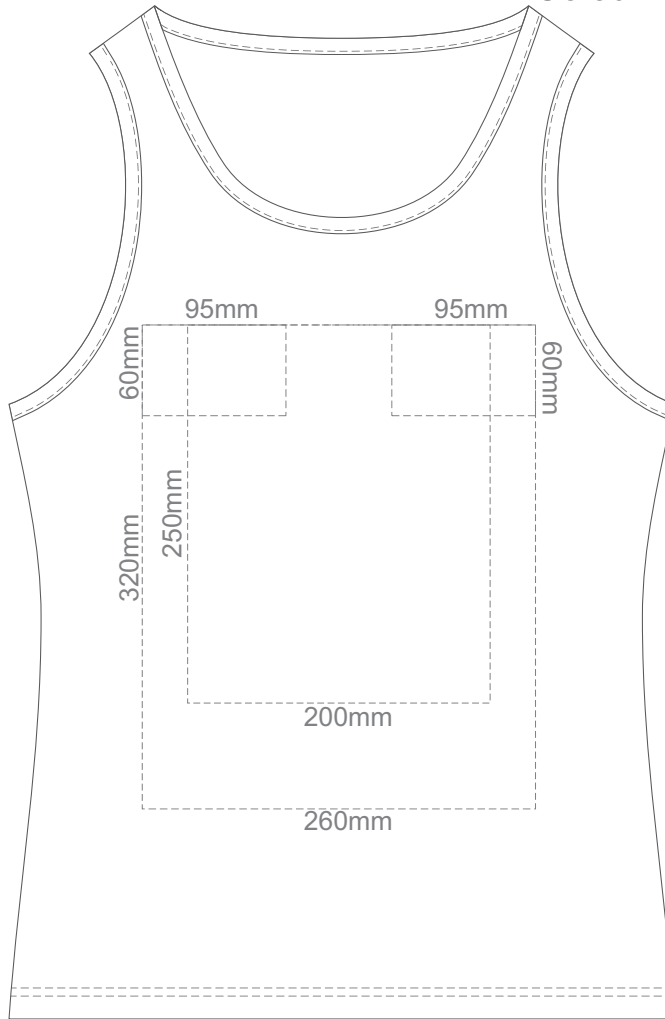

20% of Actual Size  
Screen Print

**FRONT WOMEN'S EXTRA SMALL**

**BACK WOMEN'S EXTRA SMALL**

20% of Actual Size  
Screen Print

**FRONT WOMEN'S SMALL**

**BACK WOMEN'S SMALL**

20% of Actual Size  
Screen Print

20% of Actual Size  
Screen Print

**FRONT WOMEN'S XXL**

**BACK WOMEN'S XXL**

20% of Actual Size  
Colourflex Transfer

**FRONT WOMEN'S EXTRA SMALL**

**BACK WOMEN'S EXTRA SMALL**

20% of Actual Size  
Colourflex Transfer

**FRONT WOMEN'S SMALL**

**BACK WOMEN'S SMALL**

20% of Actual Size  
Colourflex Transfer

**FRONT WOMEN'S MEDIUM**

**BACK WOMEN'S MEDIUM**

20% of Actual Size  
Colourflex Transfer

**FRONT WOMEN'S LARGE**

**BACK WOMEN'S LARGE**

20% of Actual Size  
Colourflex Transfer

**FRONT WOMEN'S EXTRA LARGE**

**BACK WOMEN'S EXTRA LARGE**

20 % of Actual Size  
Colourflex Transfer

**FRONT WOMEN'S XXL**

**BACK WOMEN'S XXL**