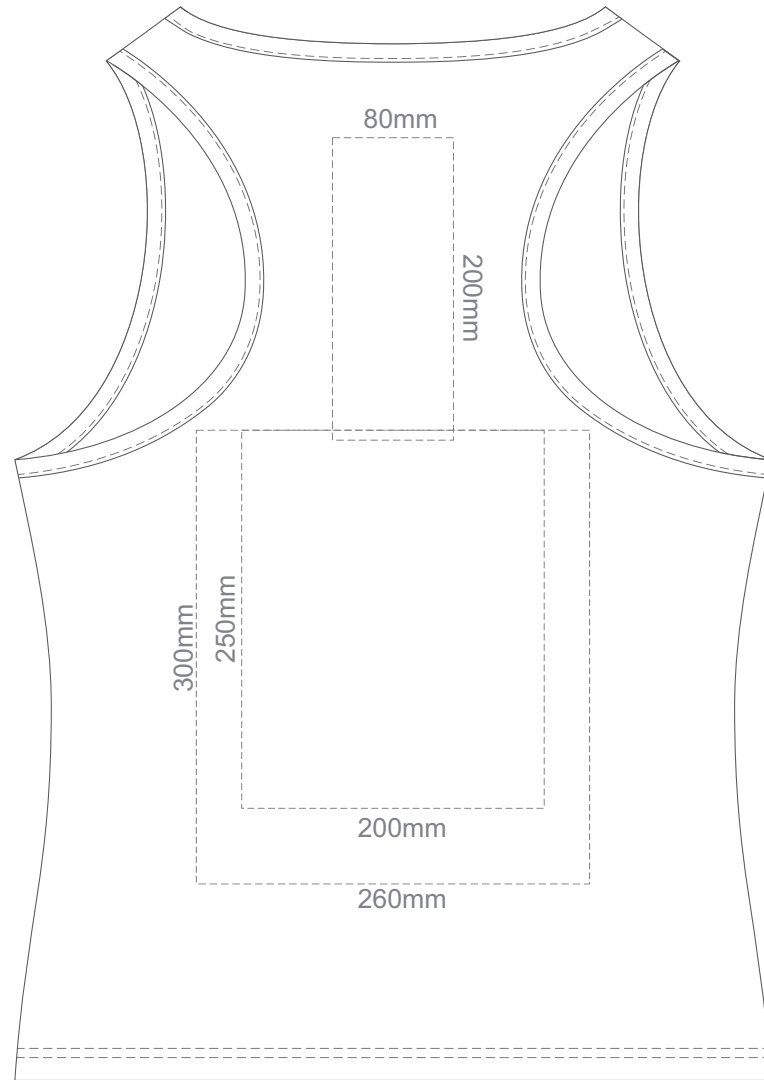

**FRONT WOMEN'S SMALL**

**BACK WOMEN'S SMALL**

20% of Actual Size  
Colourflex Transfer

**FRONT WOMEN'S MEDIUM**

**BACK WOMEN'S MEDIUM**

20% of Actual Size  
Colourflex Transfer

**FRONT WOMEN'S LARGE**

**BACK WOMEN'S LARGE**

20% of Actual Size  
Colourflex Transfer

**FRONT WOMEN'S EXTRA LARGE**

**BACK WOMEN'S EXTRA LARGE**

20 % of Actual Size  
Colourflex Transfer

**FRONT WOMEN'S XXL**

**BACK WOMEN'S XXL**