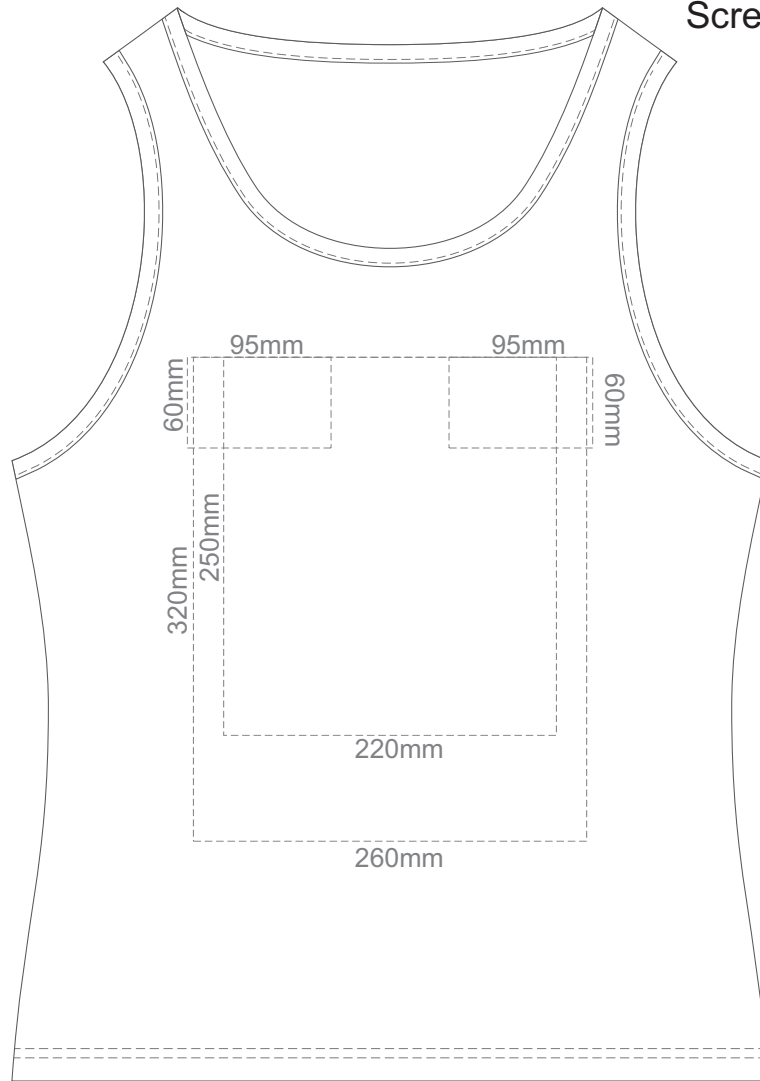

20% of Actual Size  
Screen Print

**FRONT WOMEN'S EXTRA SMALL**

**BACK WOMEN'S EXTRA SMALL**

20% of Actual Size  
Screen Print

**FRONT WOMEN'S SMALL**

**BACK WOMEN'S SMALL**

20% of Actual Size  
Screen Print

**FRONT WOMEN'S MEDIUM**

**BACK WOMEN'S MEDIUM**

20% of Actual Size  
Screen Print

**FRONT WOMEN'S LARGE**

**BACK WOMEN'S LARGE**

20% of Actual Size  
Screen Print

**FRONT WOMEN'S EXTRA LARGE**

**BACK WOMEN'S EXTRA LARGE**

20% of Actual Size  
Screen Print

**FRONT WOMEN'S XXL**

**BACK WOMEN'S XXL**

20% of Actual Size  
Colourflex Transfer

**FRONT WOMEN'S EXTRA SMALL**

**BACK WOMEN'S EXTRA SMALL**

20% of Actual Size  
Colourflex Transfer

**FRONT WOMEN'S SMALL**

**BACK WOMEN'S SMALL**

20% of Actual Size  
Colourflex Transfer

**FRONT WOMEN'S MEDIUM**

**BACK WOMEN'S MEDIUM**

20% of Actual Size  
Colourflex Transfer

**FRONT WOMEN'S LARGE**

**BACK WOMEN'S LARGE**