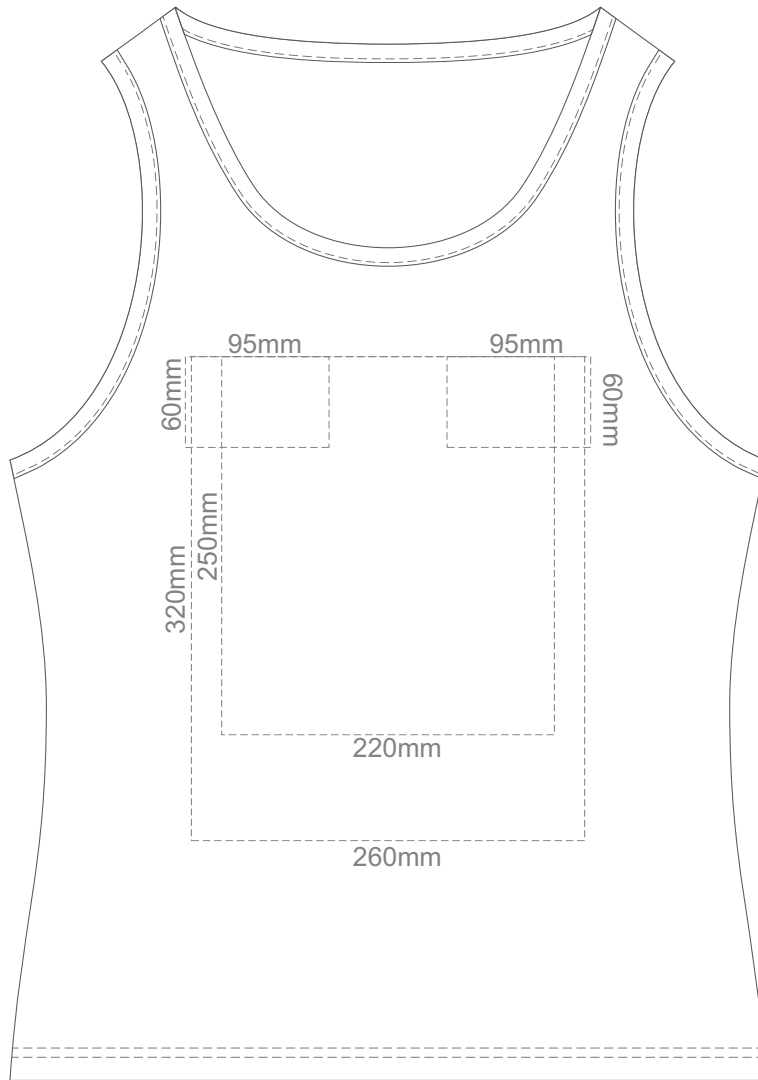

20% of Actual Size  
Screen Print

**FRONT WOMEN'S EXTRA SMALL**

**BACK WOMEN'S EXTRA SMALL**

20% of Actual Size  
Screen Print

**FRONT WOMEN'S SMALL**

**BACK WOMEN'S SMALL**

20% of Actual Size  
Screen Print

20% of Actual Size  
Screen Print

**FRONT WOMEN'S XXL**

**BACK WOMEN'S XXL**

20% of Actual Size  
Colourflex Transfer

**FRONT WOMEN'S EXTRA SMALL**

**BACK WOMEN'S EXTRA SMALL**

20% of Actual Size  
Colourflex Transfer

**FRONT WOMEN'S SMALL**

**BACK WOMEN'S SMALL**

20% of Actual Size  
Colourflex Transfer

**FRONT WOMEN'S MEDIUM**

**BACK WOMEN'S MEDIUM**

20% of Actual Size  
Colourflex Transfer

**FRONT WOMEN'S LARGE**

**BACK WOMEN'S LARGE**

20% of Actual Size  
Colourflex Transfer

**FRONT WOMEN'S EXTRA LARGE**

**BACK WOMEN'S EXTRA LARGE**

20 % of Actual Size  
Colourflex Transfer

**FRONT WOMEN'S XXL**

**BACK WOMEN'S XXL**