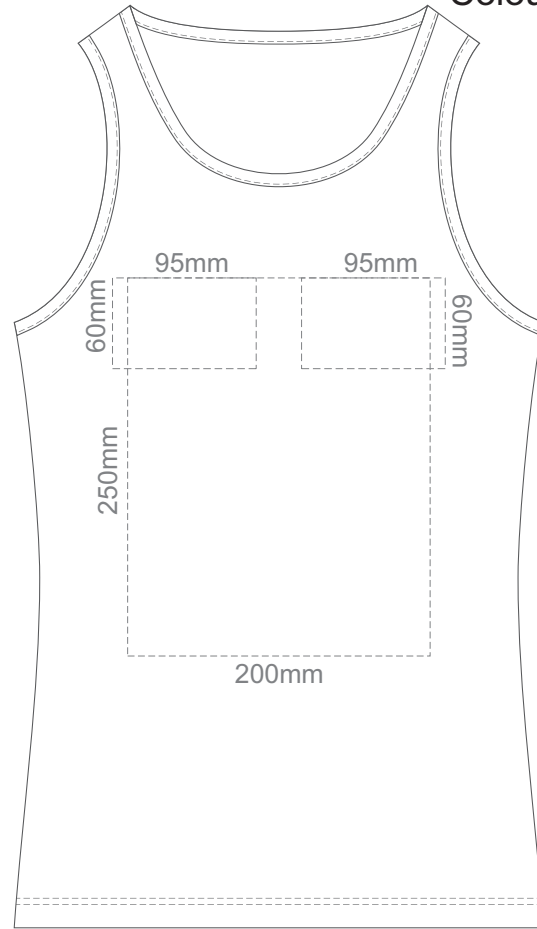

20% of Actual Size  
Screen Print

**FRONT WOMEN'S EXTRA SMALL**

**BACK WOMEN'S EXTRA SMALL**

20% of Actual Size  
Screen Print

**FRONT WOMEN'S SMALL**

**BACK WOMEN'S SMALL**

20% of Actual Size  
Screen Print

**FRONT WOMEN'S MEDIUM**

**BACK WOMEN'S MEDIUM**

20% of Actual Size  
Screen Print

**FRONT WOMEN'S LARGE**

**BACK WOMEN'S LARGE**

20% of Actual Size  
Screen Print

**FRONT WOMEN'S EXTRA LARGE**

**BACK WOMEN'S EXTRA LARGE**

20% of Actual Size  
Screen Print

**FRONT WOMEN'S XXL**

**BACK WOMEN'S XXL**

20% of Actual Size  
Colourflex Transfer

**FRONT WOMEN'S EXTRA SMALL**

**BACK WOMEN'S EXTRA SMALL**

20% of Actual Size  
Colourflex Transfer

**FRONT WOMEN'S SMALL**

**BACK WOMEN'S SMALL**

20% of Actual Size  
Colourflex Transfer

**FRONT WOMEN'S MEDIUM**

**BACK WOMEN'S MEDIUM**

20% of Actual Size  
Colourflex Transfer

**FRONT WOMEN'S LARGE**

**BACK WOMEN'S LARGE**