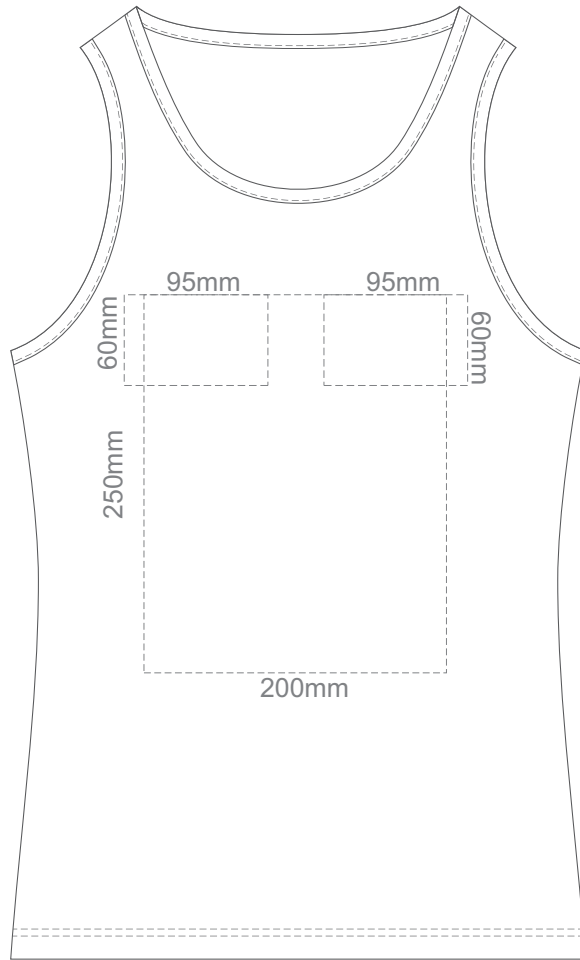

20% of Actual Size  
Screen Print

**FRONT WOMEN'S EXTRA SMALL**

**BACK WOMEN'S EXTRA SMALL**

20% of Actual Size  
Screen Print

**FRONT WOMEN'S SMALL**

**BACK WOMEN'S SMALL**

20% of Actual Size  
Screen Print

**FRONT WOMEN'S MEDIUM**

**BACK WOMEN'S MEDIUM**

20% of Actual Size  
Screen Print

**FRONT WOMEN'S LARGE**

**BACK WOMEN'S LARGE**

20% of Actual Size  
Screen Print

**FRONT WOMEN'S EXTRA LARGE**

**BACK WOMEN'S EXTRA LARGE**

20% of Actual Size  
Screen Print

**FRONT WOMEN'S XXL**

**BACK WOMEN'S XXL**

20% of Actual Size  
Colourflex Transfer

**FRONT WOMEN'S EXTRA SMALL**

**BACK WOMEN'S EXTRA SMALL**

20% of Actual Size  
Colourflex Transfer

**FRONT WOMEN'S SMALL**

**BACK WOMEN'S SMALL**

20% of Actual Size  
Colourflex Transfer

**FRONT WOMEN'S MEDIUM**

**BACK WOMEN'S MEDIUM**

20% of Actual Size  
Colourflex Transfer

**FRONT WOMEN'S LARGE**

**BACK WOMEN'S LARGE**