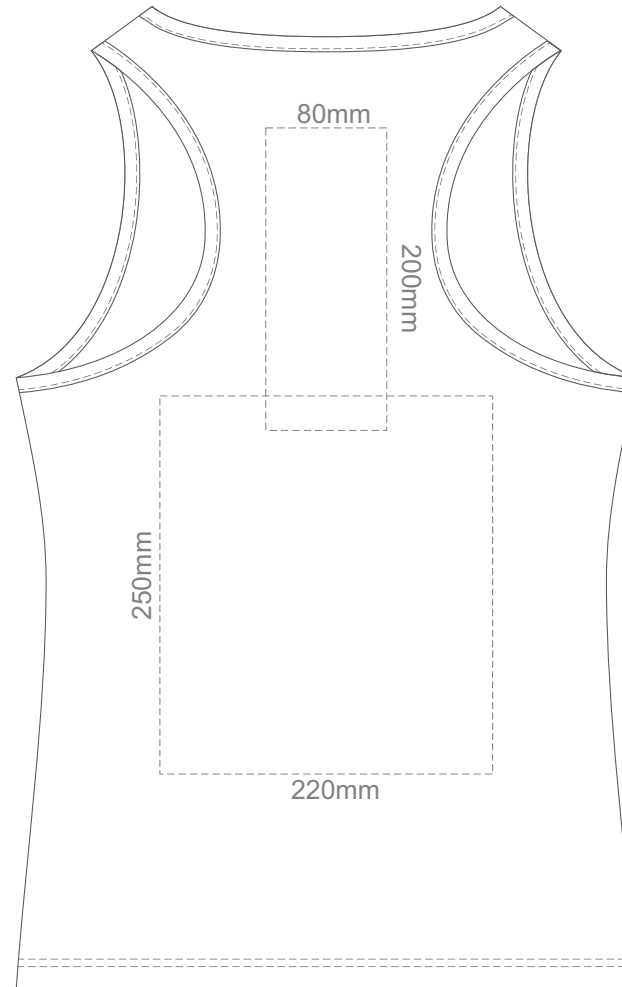

20% of Actual Size  
Screen Print

**FRONT WOMEN'S EXTRA SMALL**

**BACK WOMEN'S EXTRA SMALL**

20% of Actual Size  
Screen Print

**FRONT WOMEN'S SMALL**

**BACK WOMEN'S SMALL**

20% of Actual Size  
Screen Print

20% of Actual Size  
Screen Print

**FRONT WOMEN'S XXL**

**BACK WOMEN'S XXL**

20% of Actual Size  
Colourflex Transfer

**FRONT WOMEN'S EXTRA SMALL**

**BACK WOMEN'S EXTRA SMALL**

20% of Actual Size  
Colourflex Transfer

**FRONT WOMEN'S SMALL**

**BACK WOMEN'S SMALL**

20% of Actual Size  
Colourflex Transfer

**FRONT WOMEN'S MEDIUM**

**BACK WOMEN'S MEDIUM**

20% of Actual Size  
Colourflex Transfer

**FRONT WOMEN'S LARGE**

**BACK WOMEN'S LARGE**

20% of Actual Size  
Colourflex Transfer

**FRONT WOMEN'S EXTRA LARGE**

**BACK WOMEN'S EXTRA LARGE**

20 % of Actual Size  
Colourflex Transfer

**FRONT WOMEN'S XXL**

**BACK WOMEN'S XXL**