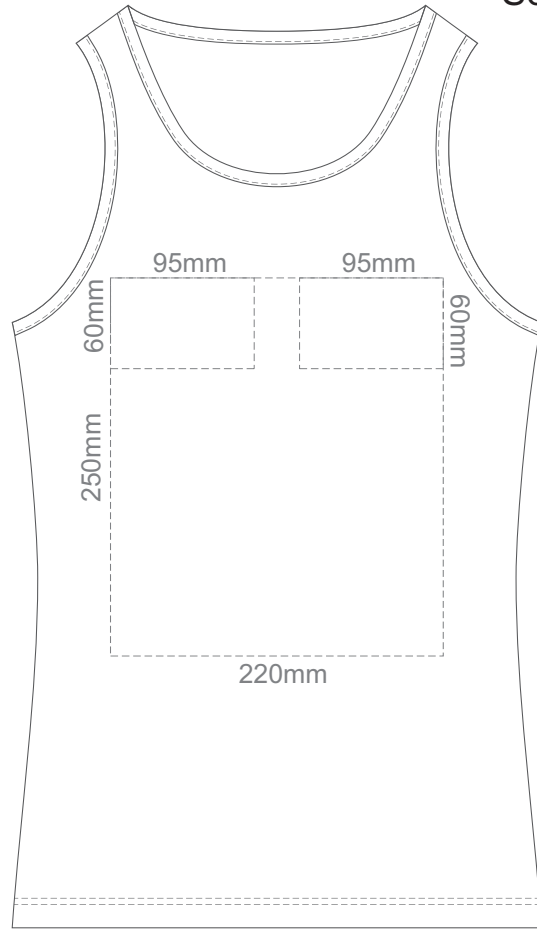

20% of Actual Size  
Screen Print

**FRONT WOMEN'S EXTRA SMALL**

**BACK WOMEN'S EXTRA SMALL**

20% of Actual Size  
Screen Print

**FRONT WOMEN'S SMALL**

**BACK WOMEN'S SMALL**

20% of Actual Size  
Screen Print

**FRONT WOMEN'S MEDIUM**

**BACK WOMEN'S MEDIUM**

20% of Actual Size  
Screen Print

**FRONT WOMEN'S LARGE**

**BACK WOMEN'S LARGE**

20% of Actual Size  
Screen Print

**FRONT WOMEN'S EXTRA LARGE**

**BACK WOMEN'S EXTRA LARGE**

20% of Actual Size  
Screen Print

**FRONT WOMEN'S XXL**

**BACK WOMEN'S XXL**

20% of Actual Size  
Colourflex Transfer

**FRONT WOMEN'S EXTRA SMALL**

**BACK WOMEN'S EXTRA SMALL**

20% of Actual Size  
Colourflex Transfer

20% of Actual Size  
Colourflex Transfer

**FRONT WOMEN'S EXTRA LARGE**

**BACK WOMEN'S EXTRA LARGE**

20 % of Actual Size  
Colourflex Transfer

**FRONT WOMEN'S XXL**

**BACK WOMEN'S XXL**