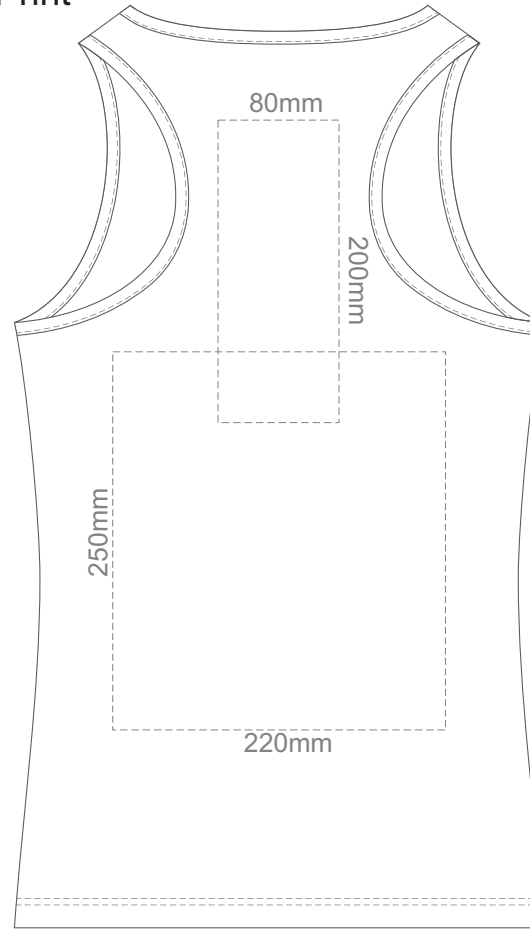

20% of Actual Size  
Screen Print

**FRONT WOMEN'S EXTRA SMALL**

**BACK WOMEN'S EXTRA SMALL**

20% of Actual Size  
Screen Print

**FRONT WOMEN'S SMALL**

**BACK WOMEN'S SMALL**

20% of Actual Size  
Screen Print

**FRONT WOMEN'S MEDIUM**

**BACK WOMEN'S MEDIUM**

20% of Actual Size  
Screen Print

**FRONT WOMEN'S LARGE**

**BACK WOMEN'S LARGE**

20% of Actual Size  
Screen Print

**FRONT WOMEN'S EXTRA LARGE**

**BACK WOMEN'S EXTRA LARGE**

20% of Actual Size  
Screen Print

**FRONT WOMEN'S XXL**

**BACK WOMEN'S XXL**

20% of Actual Size  
Colourflex Transfer

**FRONT WOMEN'S EXTRA SMALL**

**BACK WOMEN'S EXTRA SMALL**

20% of Actual Size  
Colourflex Transfer

20% of Actual Size  
Colourflex Transfer

**FRONT WOMEN'S EXTRA LARGE**

**BACK WOMEN'S EXTRA LARGE**

20 % of Actual Size  
Colourflex Transfer

**FRONT WOMEN'S XXL**

**BACK WOMEN'S XXL**