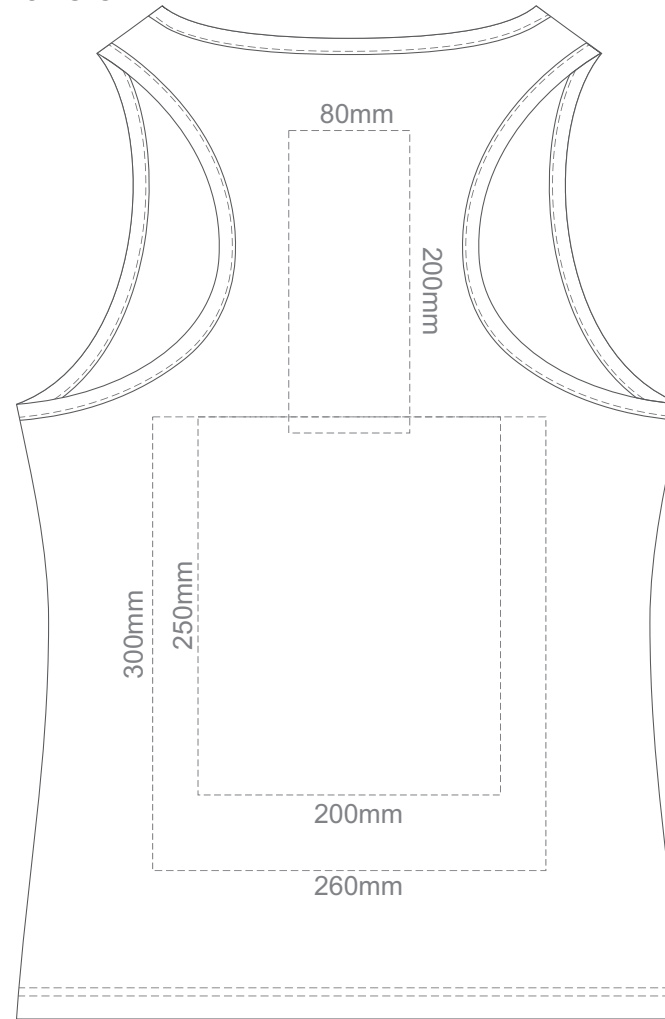

20% of Actual Size  
Screen Print

**FRONT WOMEN'S EXTRA SMALL**

**BACK WOMEN'S EXTRA SMALL**

20% of Actual Size  
Screen Print

**FRONT WOMEN'S SMALL**

**BACK WOMEN'S SMALL**

20% of Actual Size  
Screen Print

20% of Actual Size  
Screen Print

**FRONT WOMEN'S XXL**

**BACK WOMEN'S XXL**

20% of Actual Size  
Colourflex Transfer

**FRONT WOMEN'S EXTRA SMALL**

**BACK WOMEN'S EXTRA SMALL**

20% of Actual Size  
Colourflex Transfer

**FRONT WOMEN'S SMALL**

**BACK WOMEN'S SMALL**

20% of Actual Size  
Colourflex Transfer

**FRONT WOMEN'S MEDIUM**

**BACK WOMEN'S MEDIUM**

20% of Actual Size  
Colourflex Transfer

**FRONT WOMEN'S LARGE**

**BACK WOMEN'S LARGE**

20% of Actual Size  
Colourflex Transfer

**FRONT WOMEN'S EXTRA LARGE**

**BACK WOMEN'S EXTRA LARGE**

20 % of Actual Size  
Colourflex Transfer

**FRONT WOMEN'S XXL**

**BACK WOMEN'S XXL**