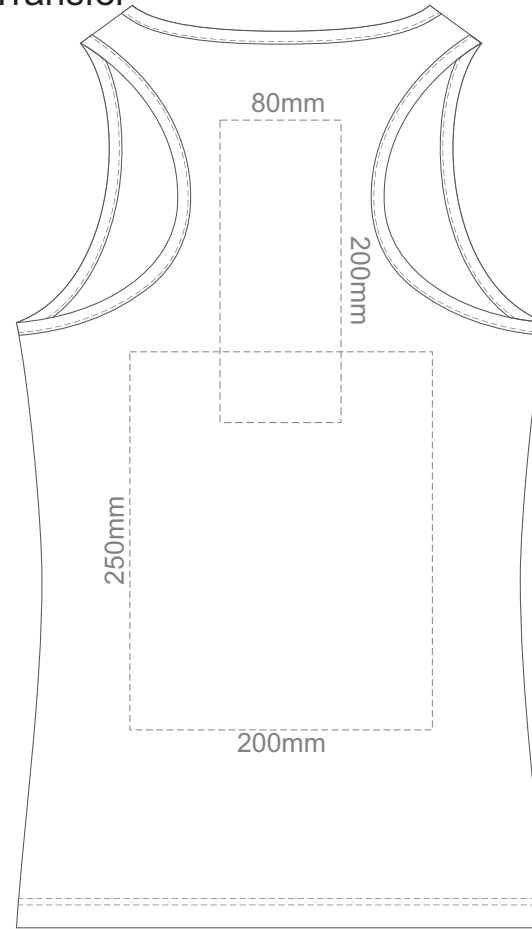

20% of Actual Size  
Screen Print

**FRONT WOMEN'S EXTRA SMALL**

**BACK WOMEN'S EXTRA SMALL**

20% of Actual Size  
Screen Print

**FRONT WOMEN'S SMALL**

**BACK WOMEN'S SMALL**

20% of Actual Size  
Screen Print

**FRONT WOMEN'S MEDIUM**

**BACK WOMEN'S MEDIUM**

20% of Actual Size  
Screen Print

**FRONT WOMEN'S LARGE**

**BACK WOMEN'S LARGE**

20% of Actual Size  
Screen Print

**FRONT WOMEN'S EXTRA LARGE**

**BACK WOMEN'S EXTRA LARGE**

20% of Actual Size  
Screen Print

**FRONT WOMEN'S XXL**

**BACK WOMEN'S XXL**

20% of Actual Size  
Colourflex Transfer

**FRONT WOMEN'S EXTRA SMALL**

**BACK WOMEN'S EXTRA SMALL**

20% of Actual Size  
Colourflex Transfer

**FRONT WOMEN'S SMALL**

**BACK WOMEN'S SMALL**

20% of Actual Size  
Colourflex Transfer

**FRONT WOMEN'S MEDIUM**

**BACK WOMEN'S MEDIUM**

20% of Actual Size  
Colourflex Transfer

**FRONT WOMEN'S LARGE**

**BACK WOMEN'S LARGE**