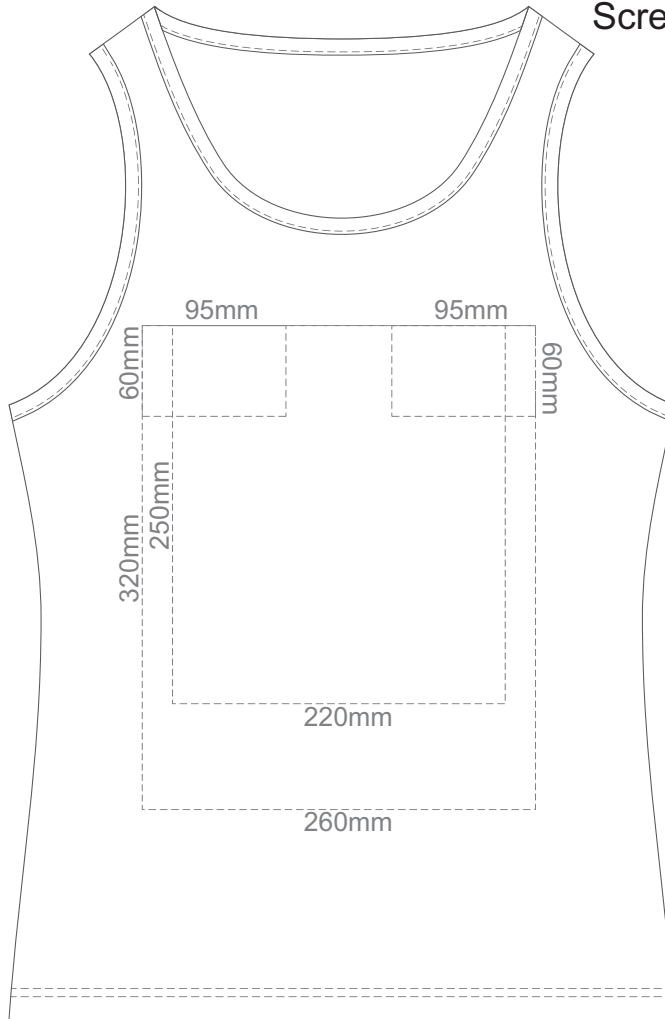

20% of Actual Size  
Screen Print

**FRONT WOMEN'S EXTRA SMALL**

**BACK WOMEN'S EXTRA SMALL**

20% of Actual Size  
Screen Print

**FRONT WOMEN'S SMALL**

**BACK WOMEN'S SMALL**

20% of Actual Size  
Screen Print

**FRONT WOMEN'S MEDIUM**

**BACK WOMEN'S MEDIUM**

20% of Actual Size  
Screen Print

**FRONT WOMEN'S LARGE**

**BACK WOMEN'S LARGE**

20% of Actual Size  
Screen Print

**FRONT WOMEN'S EXTRA LARGE**

**BACK WOMEN'S EXTRA LARGE**

20% of Actual Size  
Screen Print

**FRONT WOMEN'S XXL**

**BACK WOMEN'S XXL**

20% of Actual Size  
Colourflex Transfer

**FRONT WOMEN'S EXTRA SMALL**

**BACK WOMEN'S EXTRA SMALL**

20% of Actual Size  
Colourflex Transfer

20% of Actual Size  
Colourflex Transfer

**FRONT WOMEN'S EXTRA LARGE**

**BACK WOMEN'S EXTRA LARGE**

20 % of Actual Size  
Colourflex Transfer

**FRONT WOMEN'S XXL**

**BACK WOMEN'S XXL**