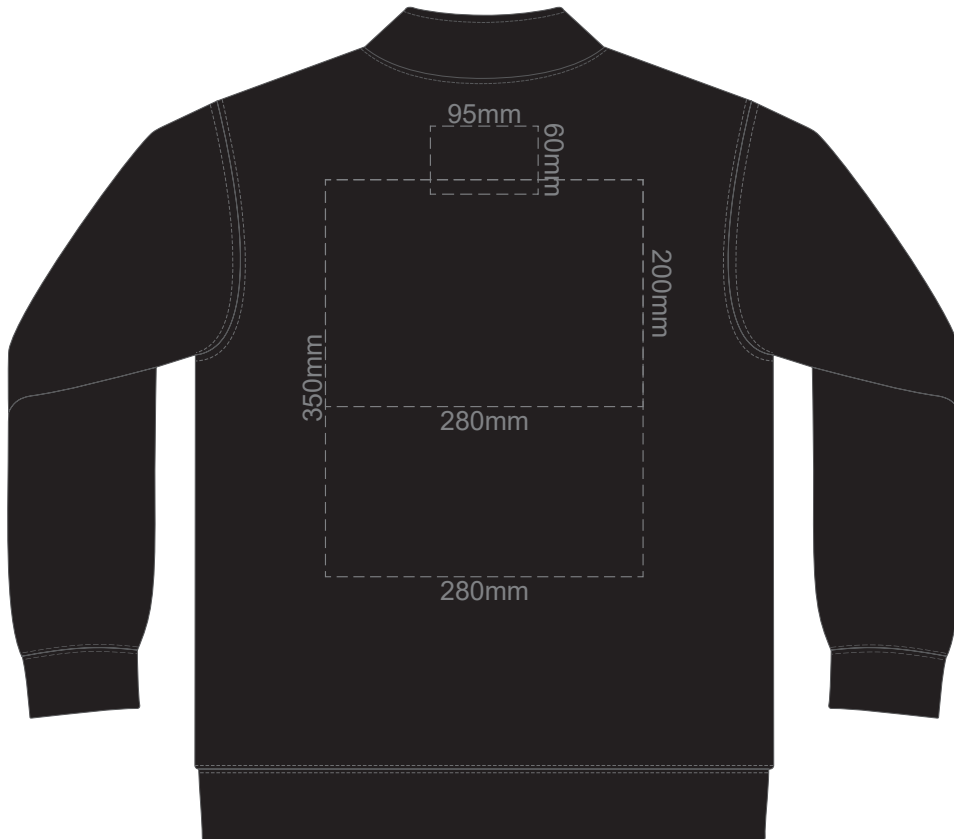

**BACK STAN UNISEX SWEATSHIRT
SMALL**