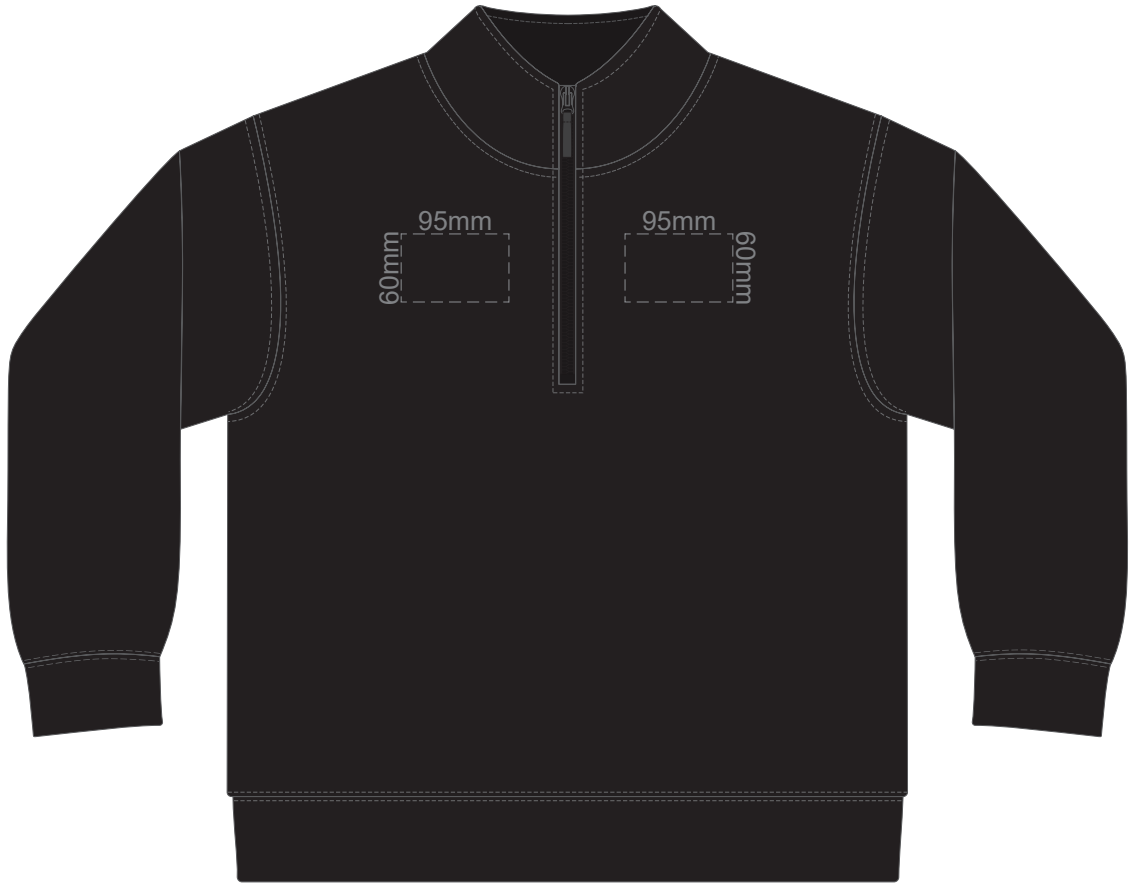

15% of Actual Size
Screen Print (3 col max)

**FRONT STAN UNISEX SWEATSHIRT
EXTRA LARGE**