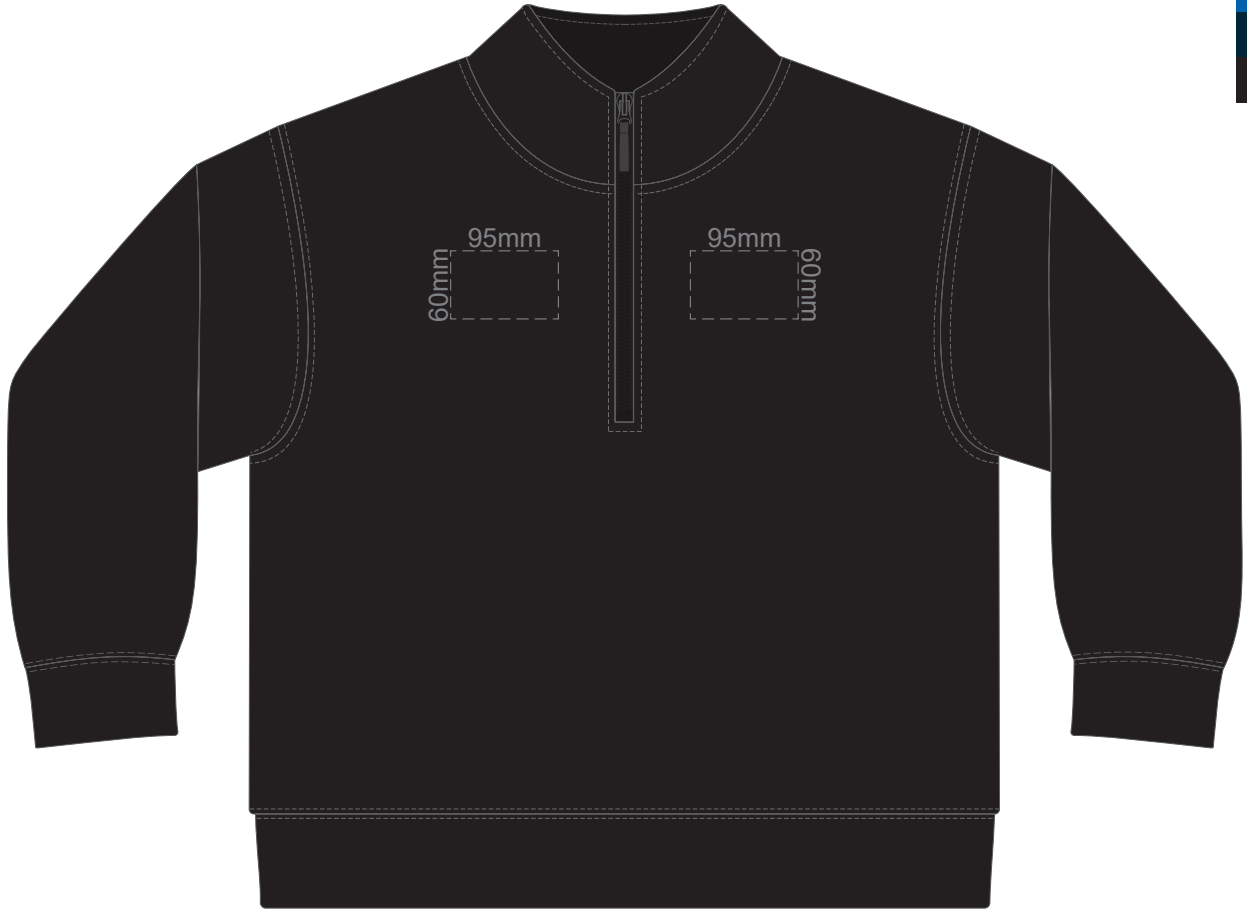

15% of Actual Size
Screen Print (3 col max)

**FRONT STAN UNISEX SWEATSHIRT
3XL**