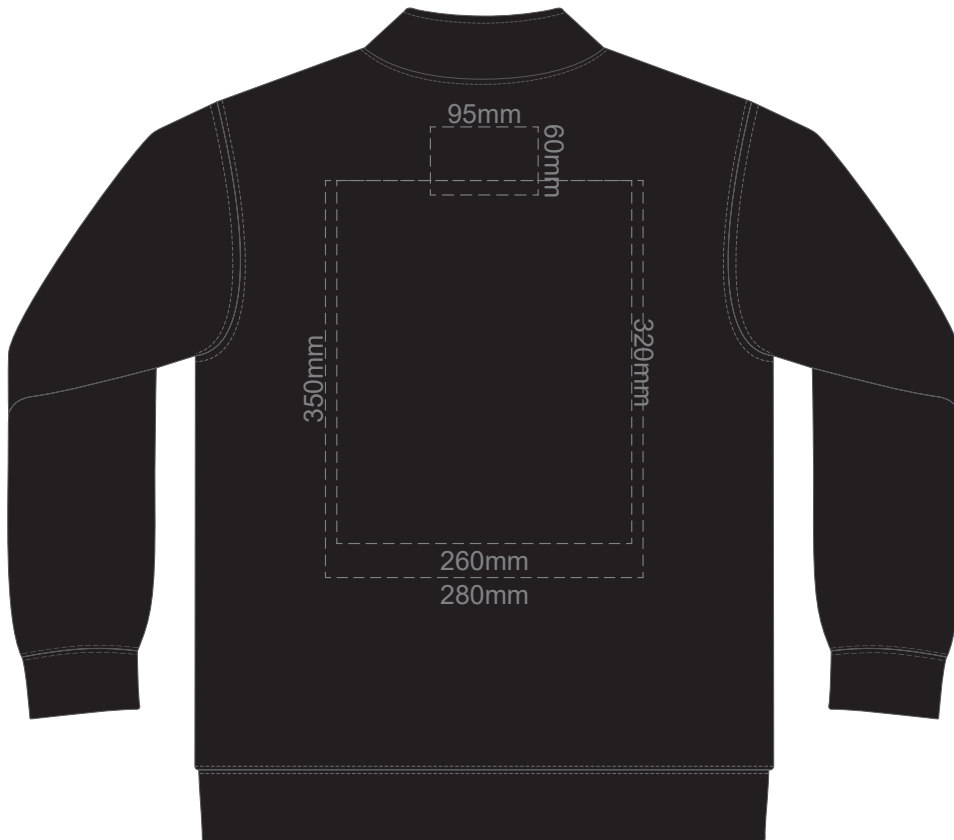

**BACK STAN UNISEX SWEATSHIRT
SMALL**