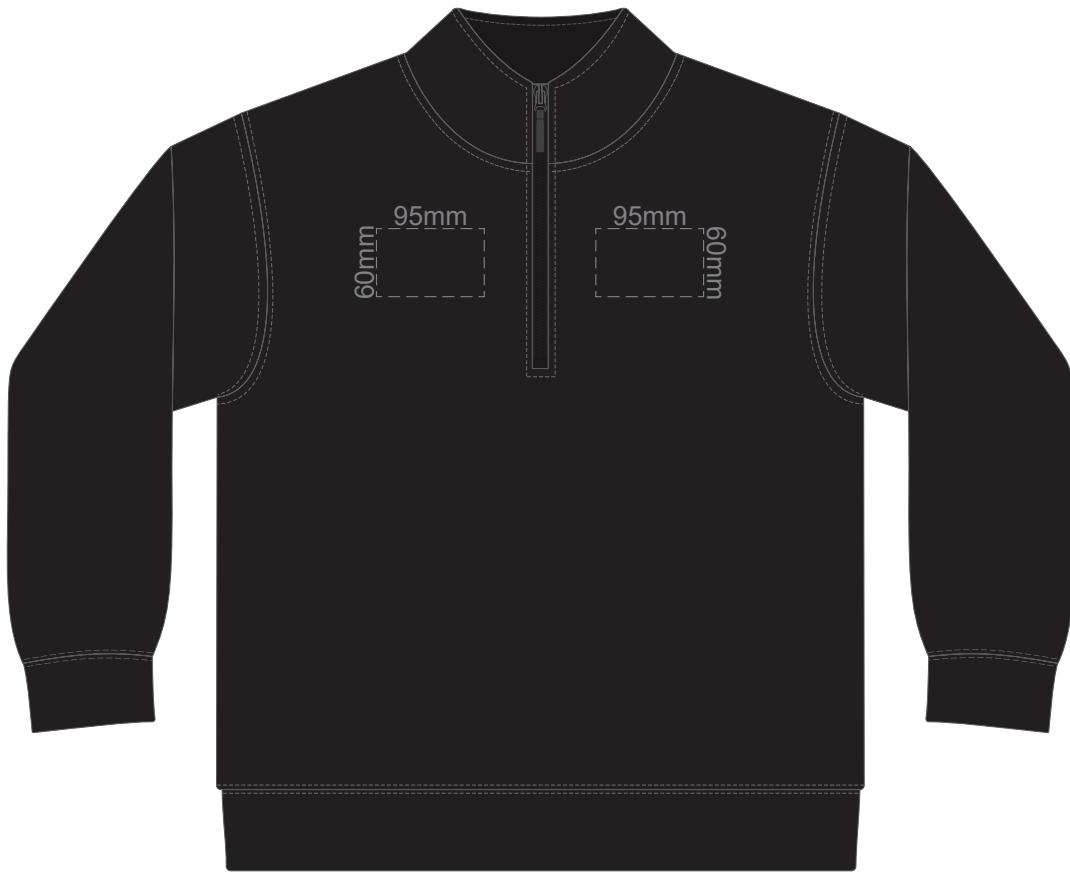

15% of Actual Size
Screen Print (3 col max)

**FRONT STAN UNISEX SWEATSHIRT
LARGE**