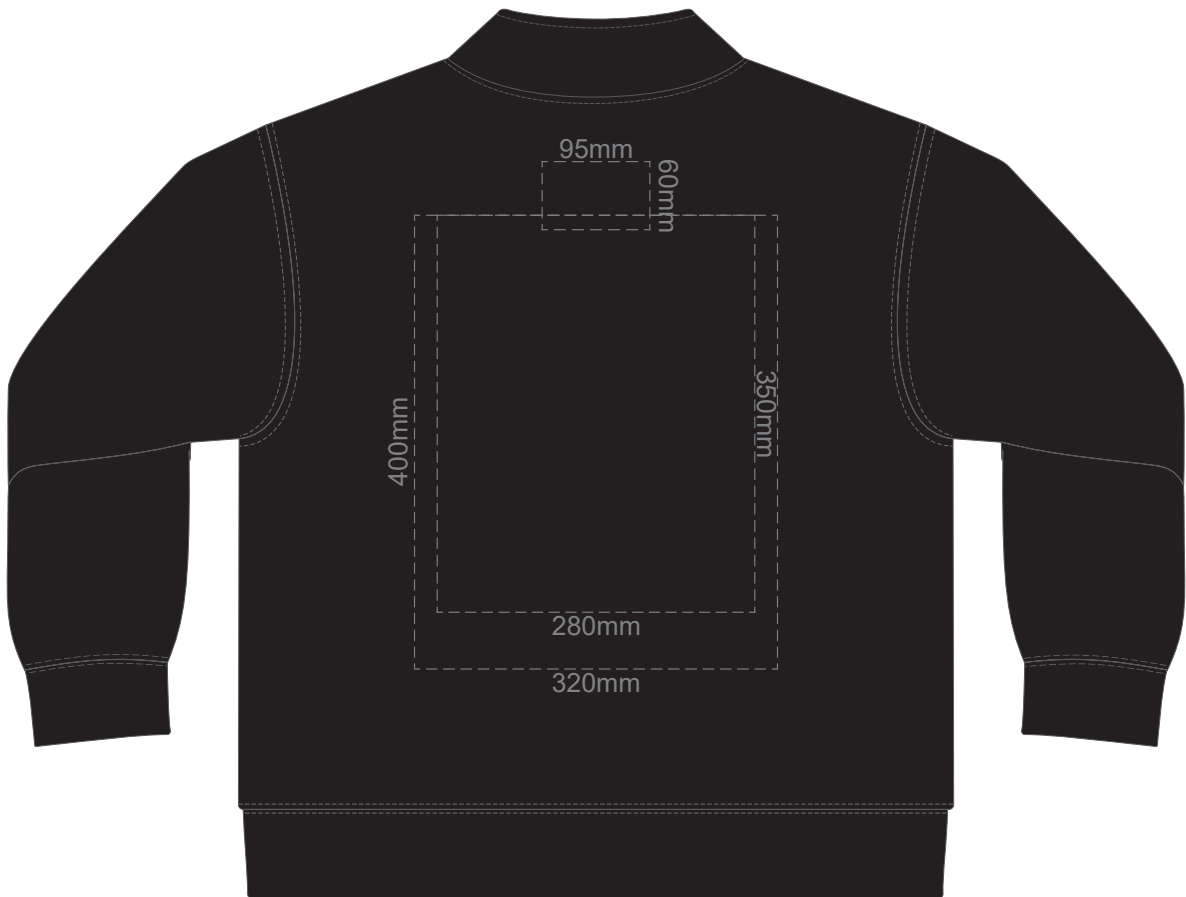

**BACK STAN UNISEX SWEATSHIRT
XXL**