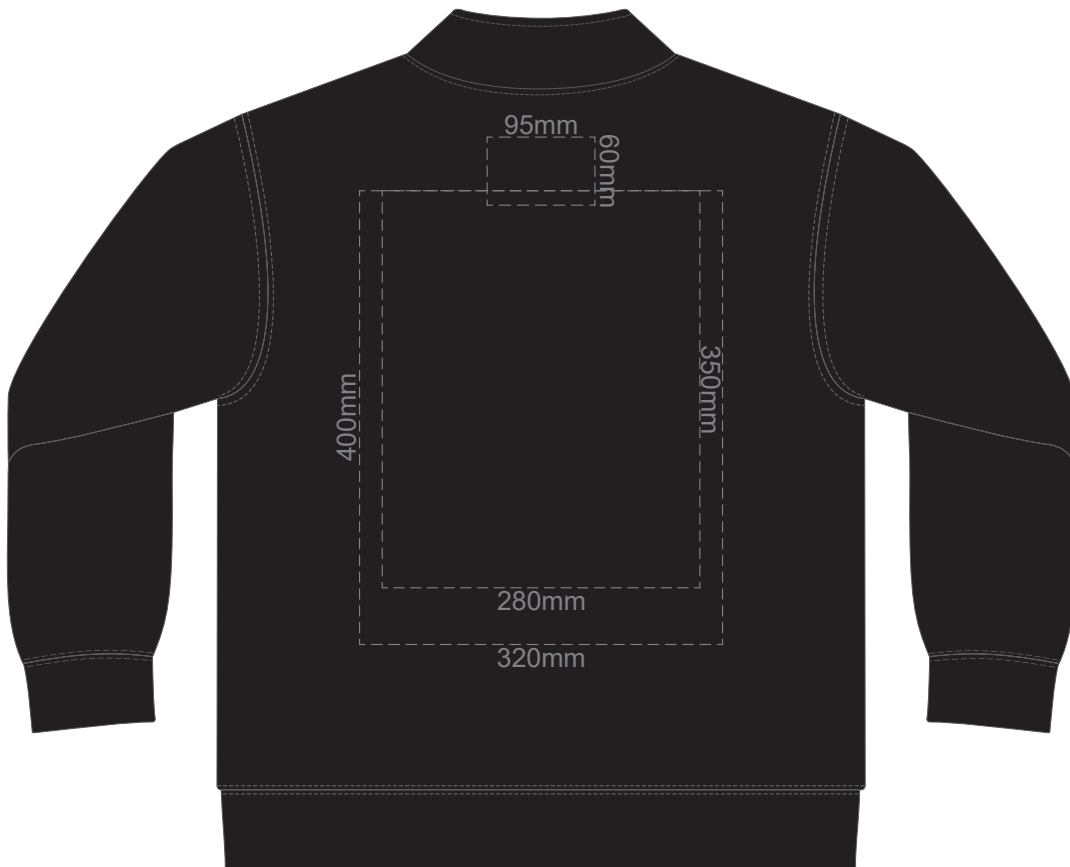

**BACK STAN UNISEX SWEATSHIRT
LARGE**