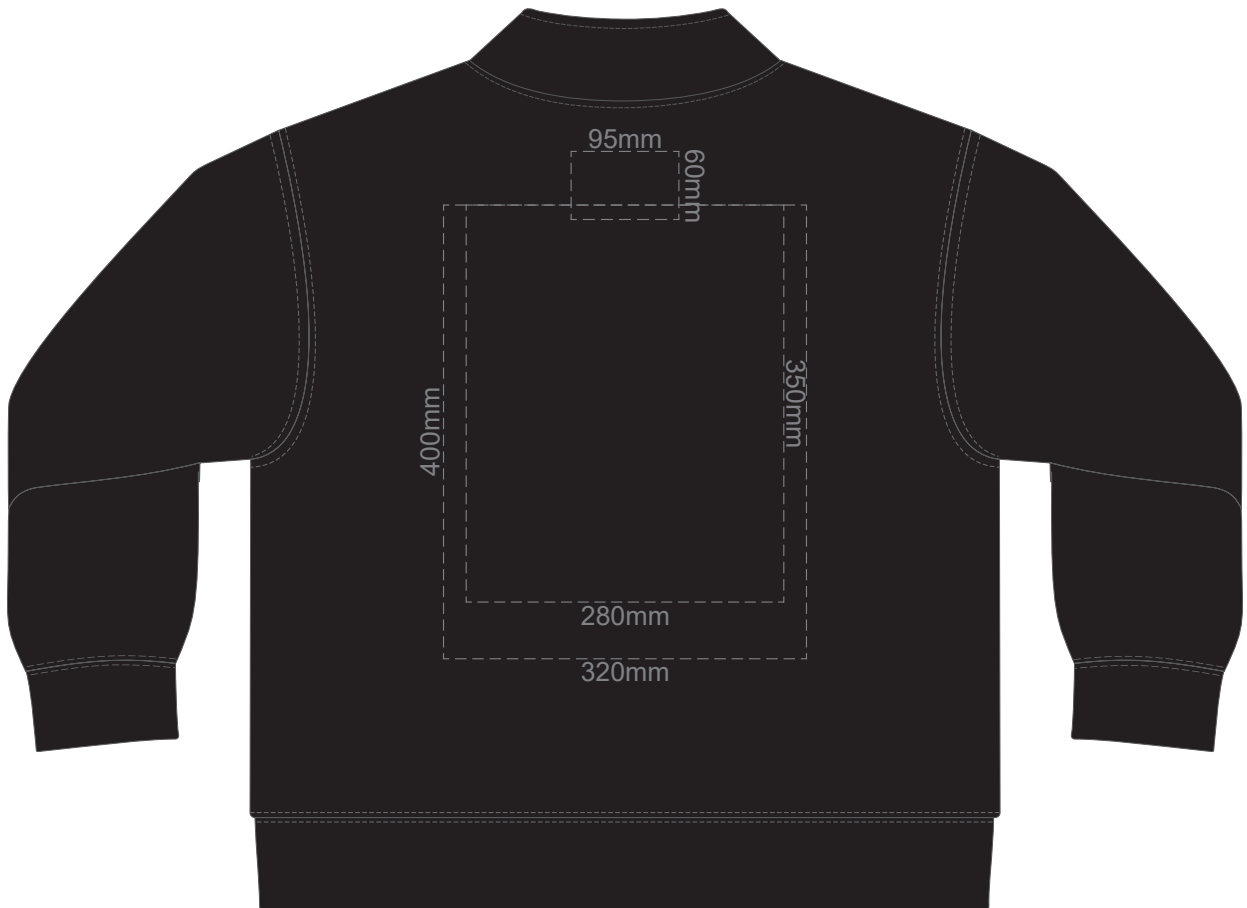

**BACK STAN UNISEX SWEATSHIRT
3XL**