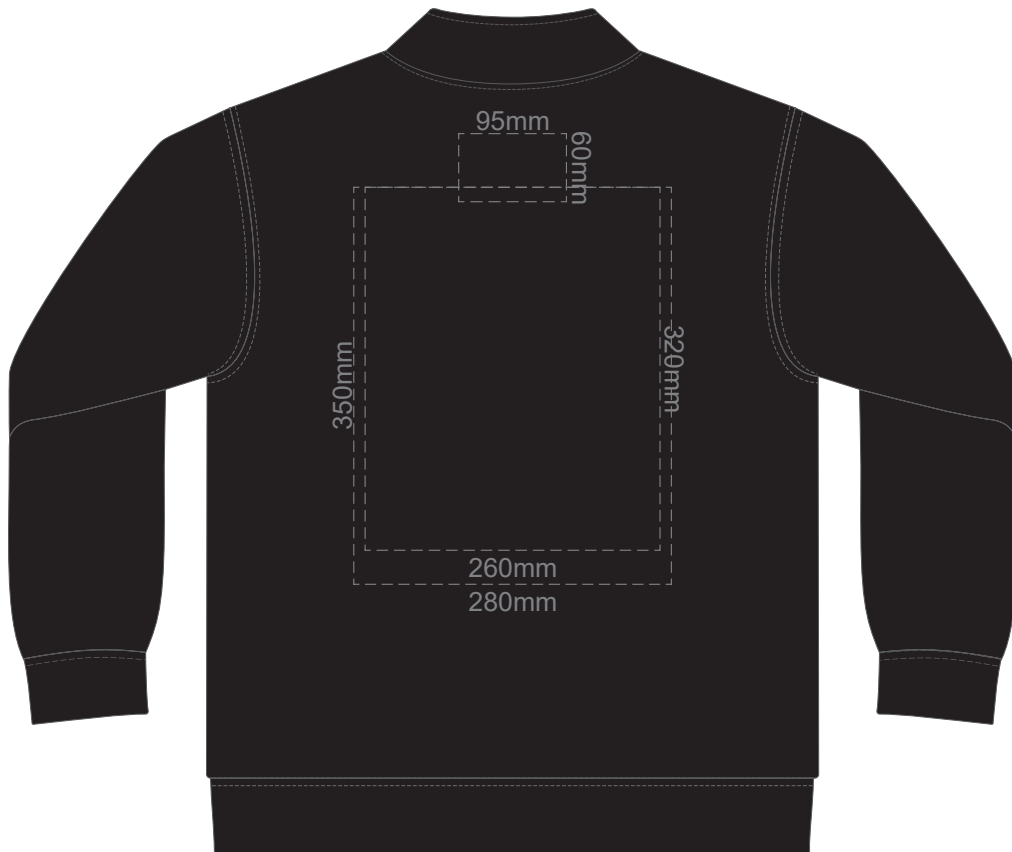

**BACK STAN UNISEX SWEATSHIRT
MEDIUM**