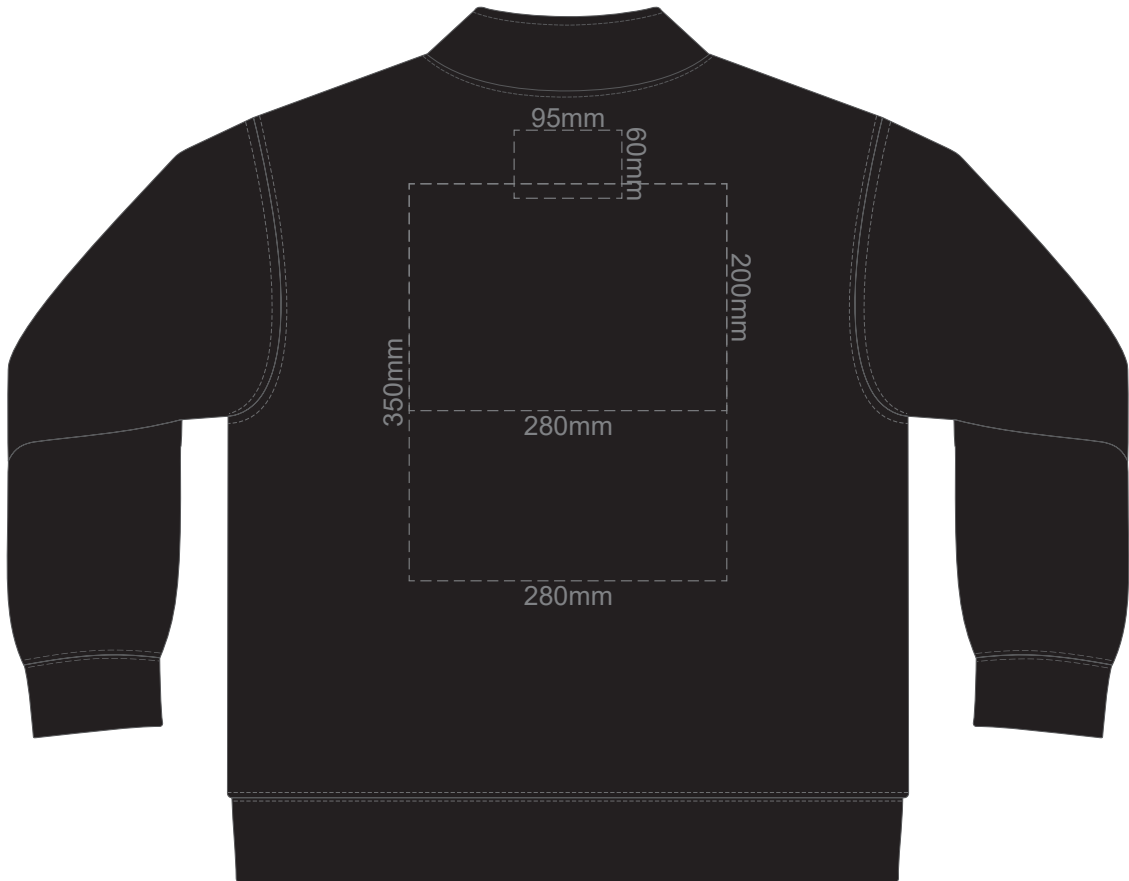

**BACK STAN UNISEX SWEATSHIRT
EXTRA LARGE**