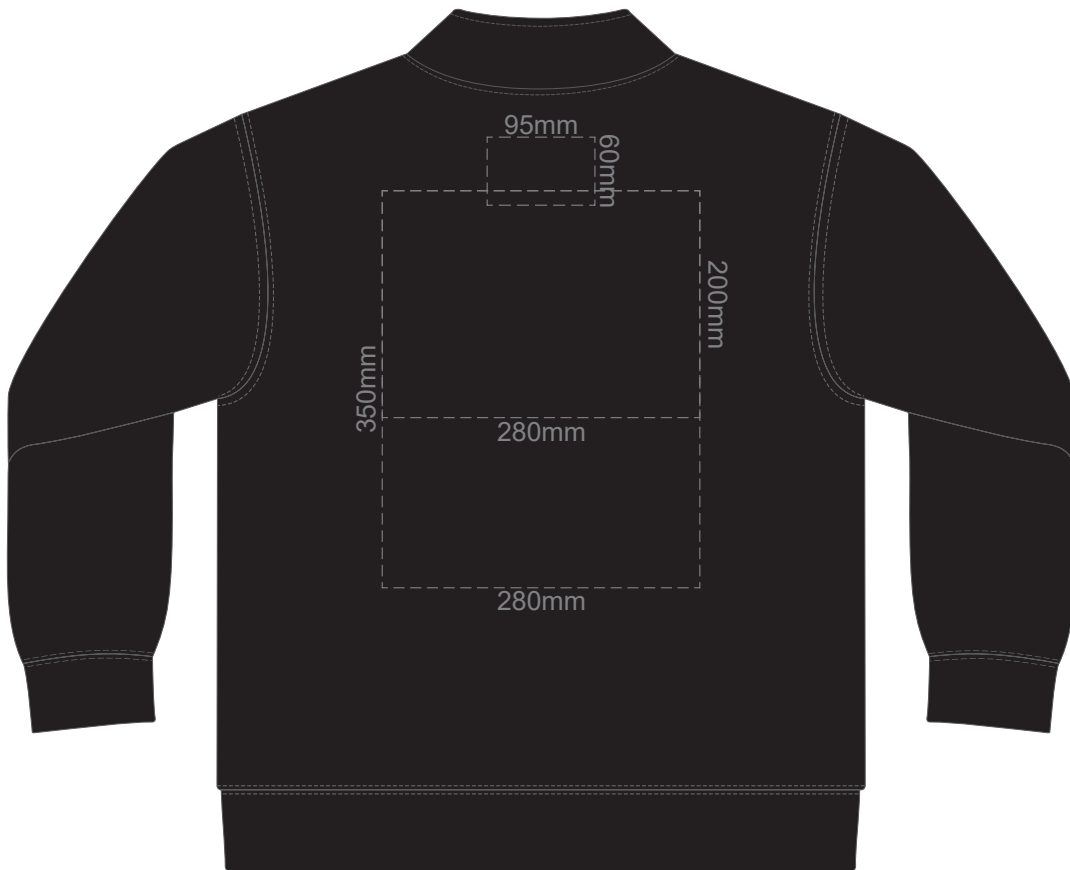

**BACK STAN UNISEX SWEATSHIRT
LARGE**