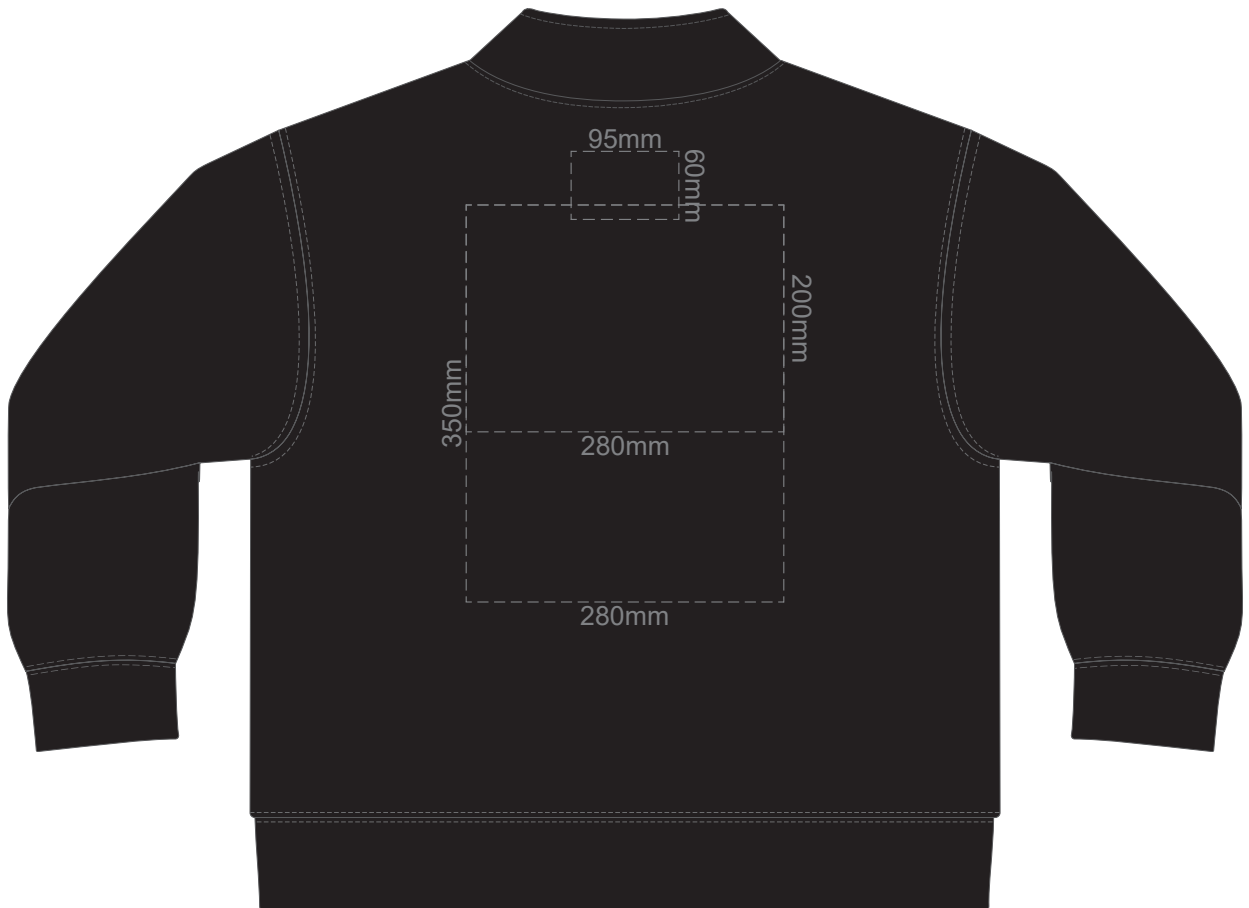

**BACK STAN UNISEX SWEATSHIRT
3XL**