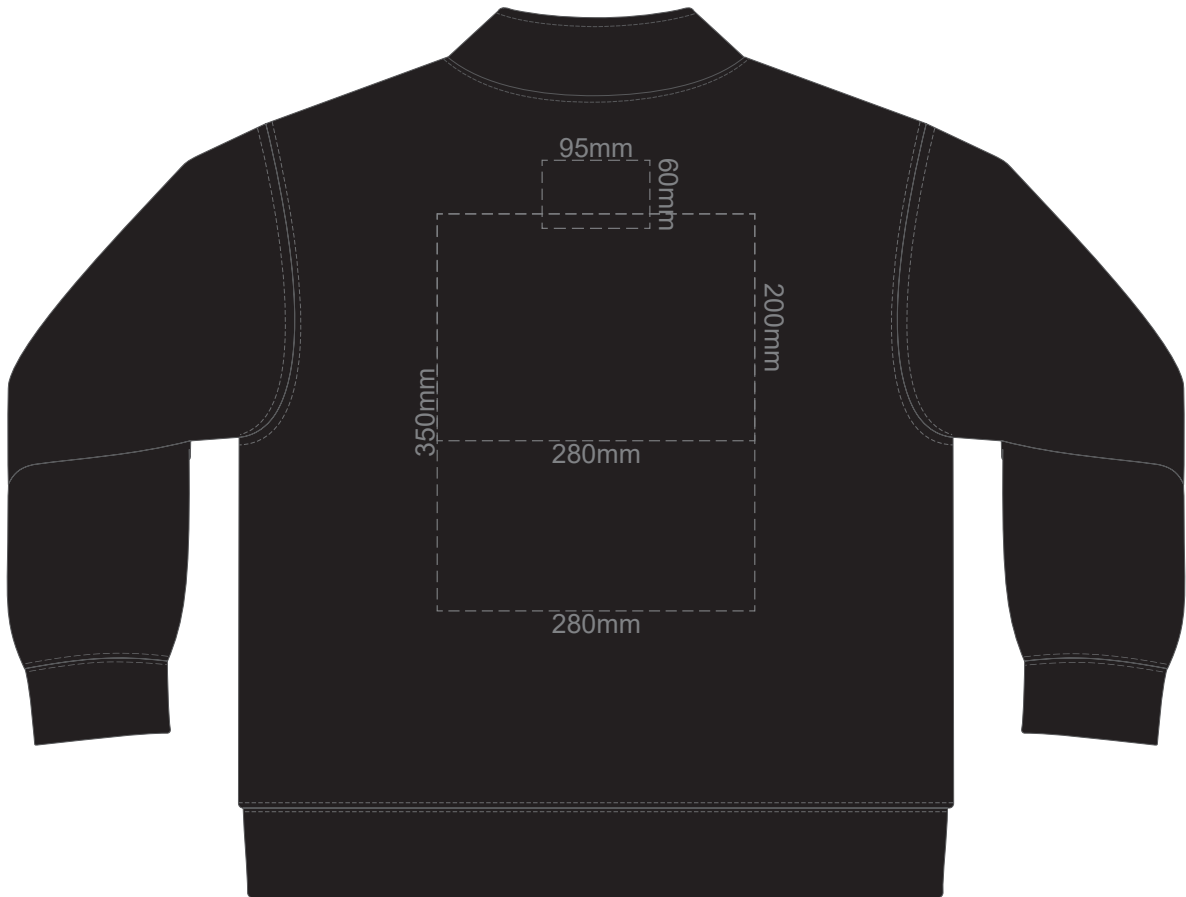

**FRONT STAN UNISEX SWEATSHIRT
MEDIUM**

**BACK STAN UNISEX SWEATSHIRT
MEDIUM**

15% of Actual Size
Colourflex Transfer

**FRONT STAN UNISEX SWEATSHIRT
LARGE**

**BACK STAN UNISEX SWEATSHIRT
LARGE**

15% of Actual Size
Colourflex Transfer

**FRONT STAN UNISEX SWEATSHIRT
EXTRA LARGE**

**BACK STAN UNISEX SWEATSHIRT
EXTRA LARGE**

15% of Actual Size
Colourflex Transfer

**FRONT STAN UNISEX SWEATSHIRT
XXL**

**BACK STAN UNISEX SWEATSHIRT
XXL**

15% of Actual Size
Colourflex Transfer