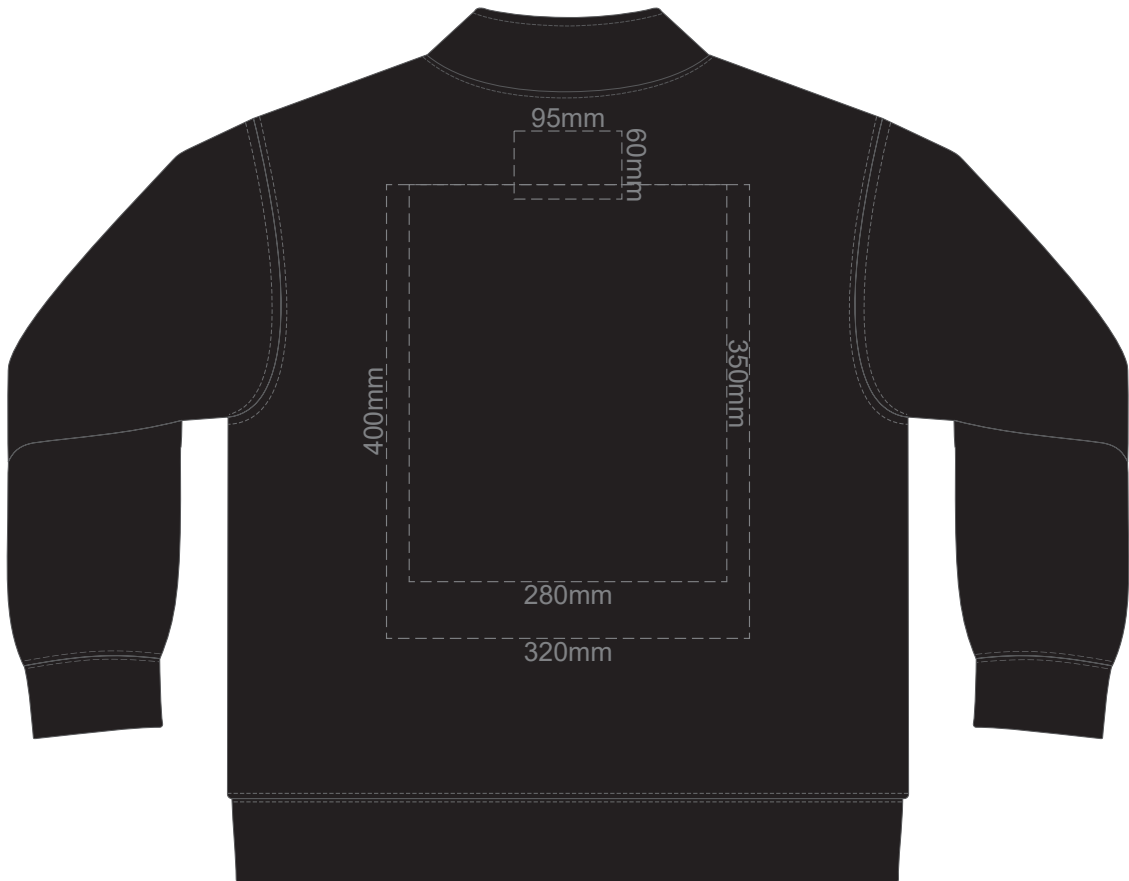

**BACK STAN UNISEX SWEATSHIRT
EXTRA LARGE**