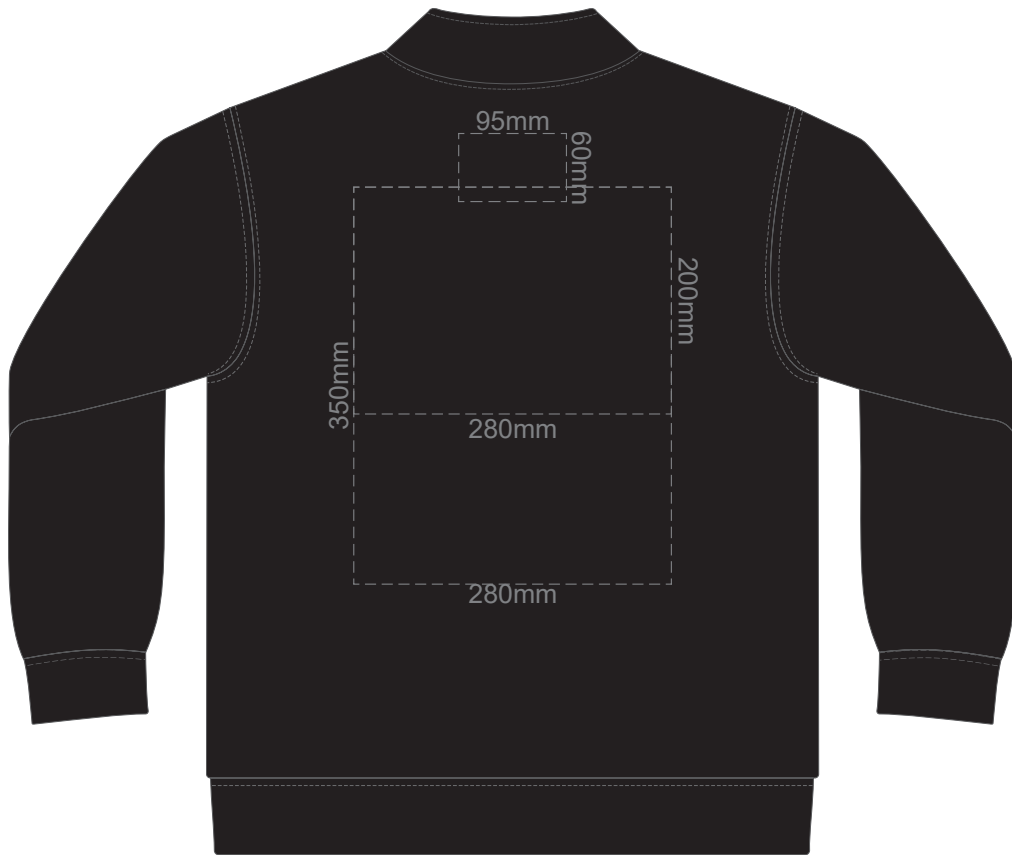

**BACK STAN UNISEX SWEATSHIRT
MEDIUM**