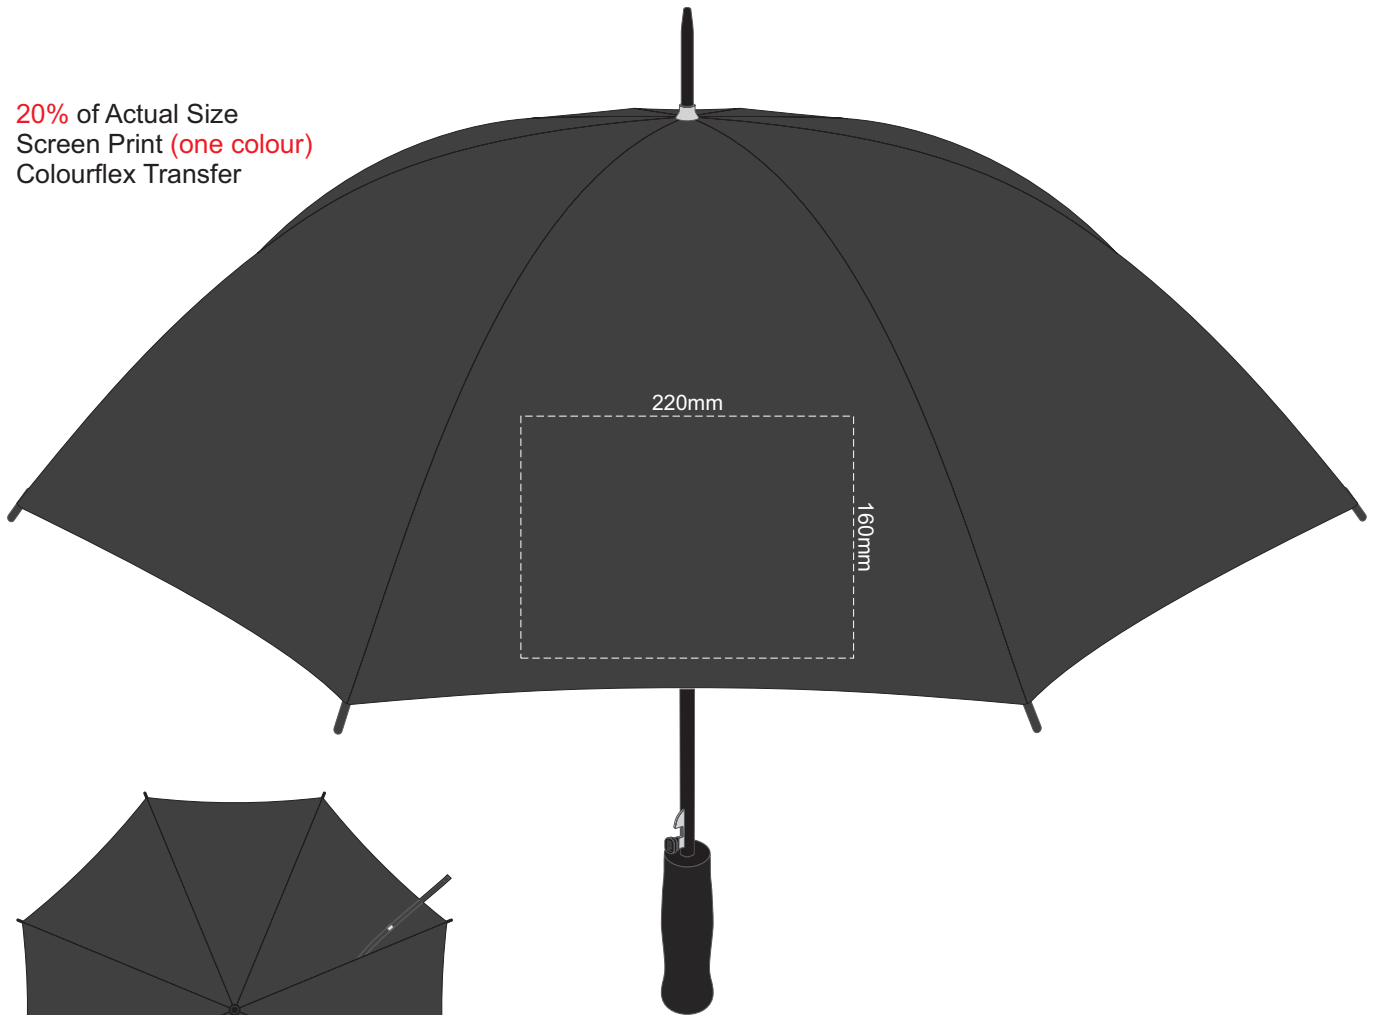

20% of Actual Size  
Screen Print (one colour)  
Colourflex Transfer

Top view at 5%  
to indicate which  
panel/s to be decorated.