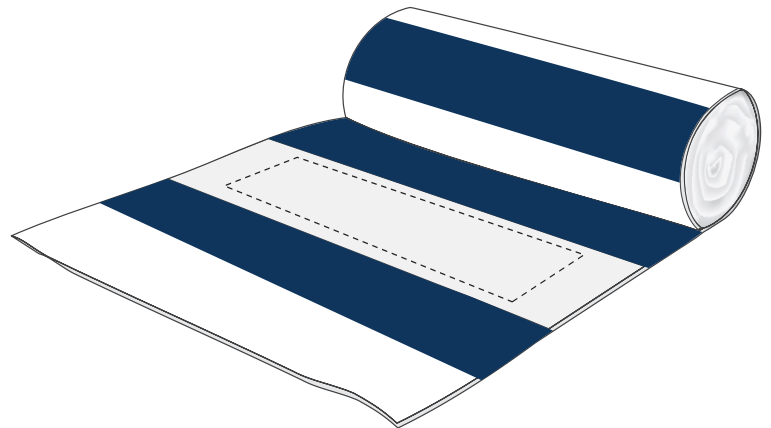

25% of Actual Size  
Screen Print

25% of Actual Size  
Colourflex Transfer

100% of Print Area  
Embroidery

150mm

80mm

10% of Actual Size  
Embroidery

Branding area can be moved anywhere within the red line.