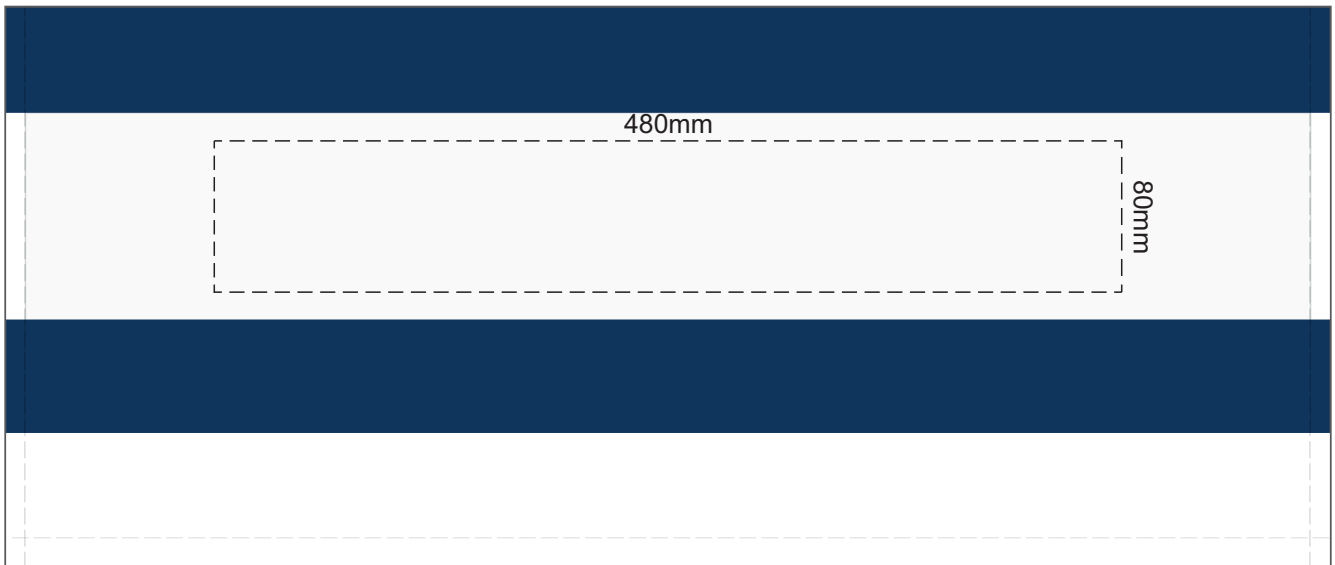

25% of Actual Size  
Screen Print

25% of Actual Size  
Colourflex Transfer

100% of Print Area  
Embroidery

150mm

80mm

10% of Actual Size  
Embroidery

Branding area can be moved anywhere within the red line.