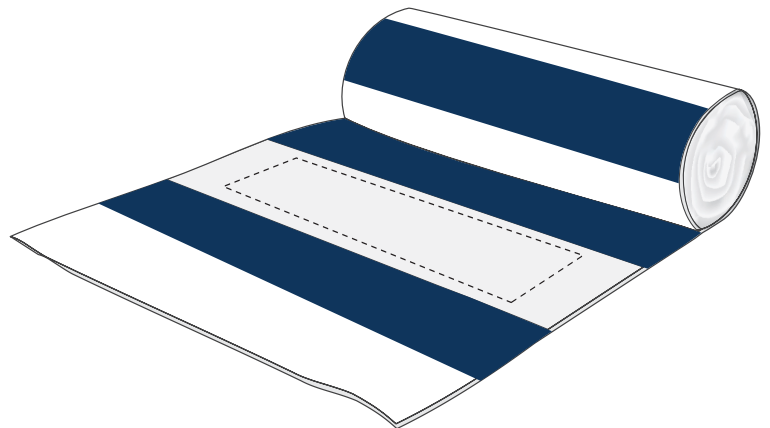

25% of Actual Size  
Screen Print

25% of Actual Size  
Colourflex Transfer

100% of Print Area  
Embroidery

150mm

80mm

10% of Actual Size  
Embroidery

Branding area can be moved anywhere within the red line.