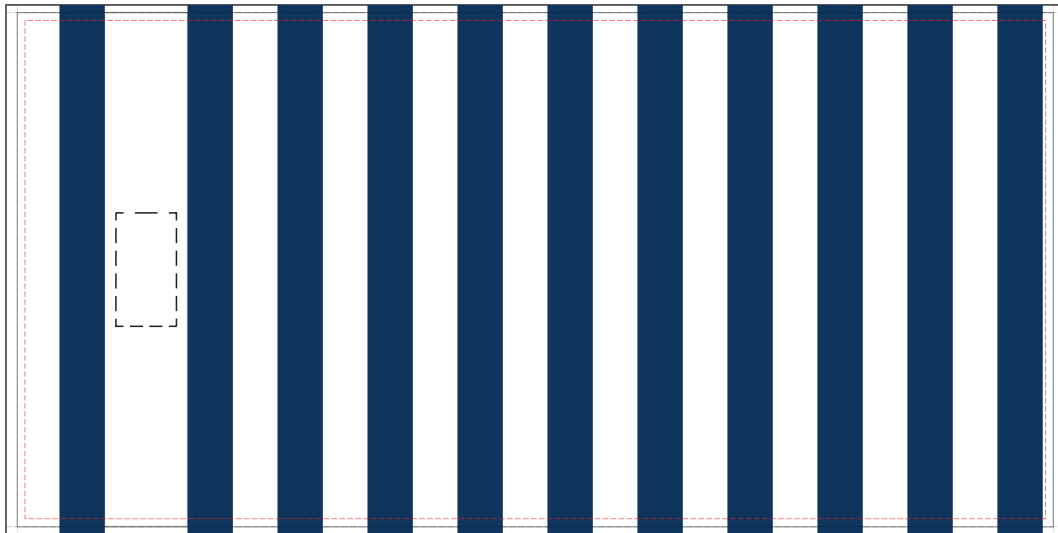

25% of Actual Size  
Screen Print

25% of Actual Size  
Colourflex Transfer

100% of Print Area  
Embroidery

150mm

80mm

10% of Actual Size  
Embroidery

Branding area can be moved anywhere within the red line.