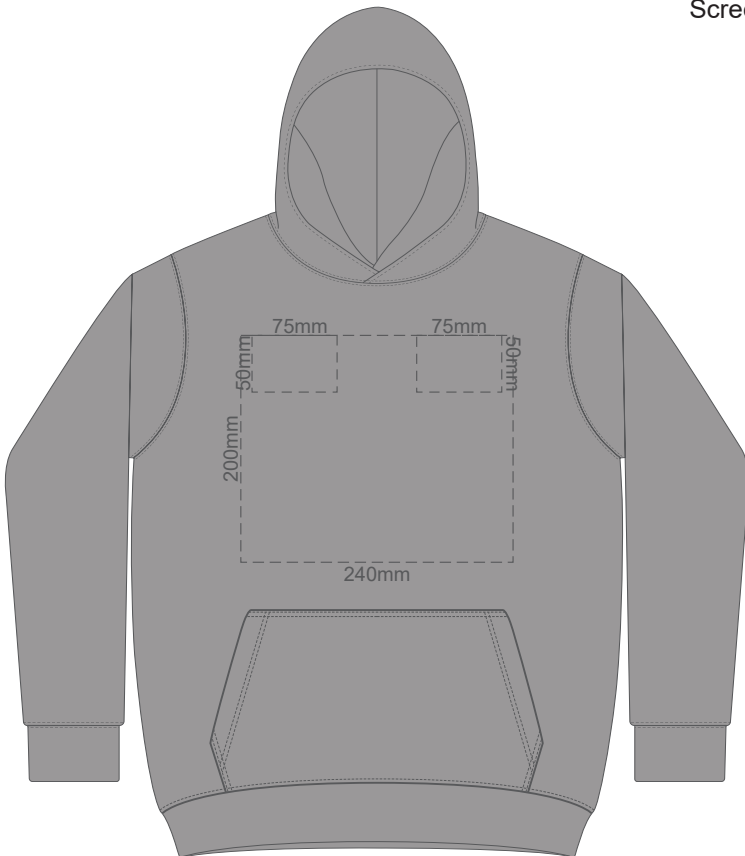

15% of Actual Size  
Screen Print

**FRONT SLAM 4Y**

**BACK SLAM 4Y**

15% of Actual Size  
Screen Print

**FRONT SLAM 6Y**

**BACK SLAM 6Y**

15% of Actual Size  
Screen Print

**FRONT SLAM 8Y**

**BACK SLAM 8Y**

15% of Actual Size  
Screen Print

**FRONT SLAM 10Y**

**BACK SLAM 10Y**

15% of Actual Size  
Screen Print

**FRONT SLAM 12Y**

**BACK SLAM 12Y**

15% of Actual Size  
Colourflex Transfer

**FRONT SLAM 4Y**

**BACK SLAM 4Y**

15% of Actual Size  
Colourflex Transfer

**FRONT SLAM 6Y**

**BACK SLAM 6Y**

15% of Actual Size  
Colourflex Transfer

**FRONT SLAM 8Y**

**BACK SLAM 8Y**