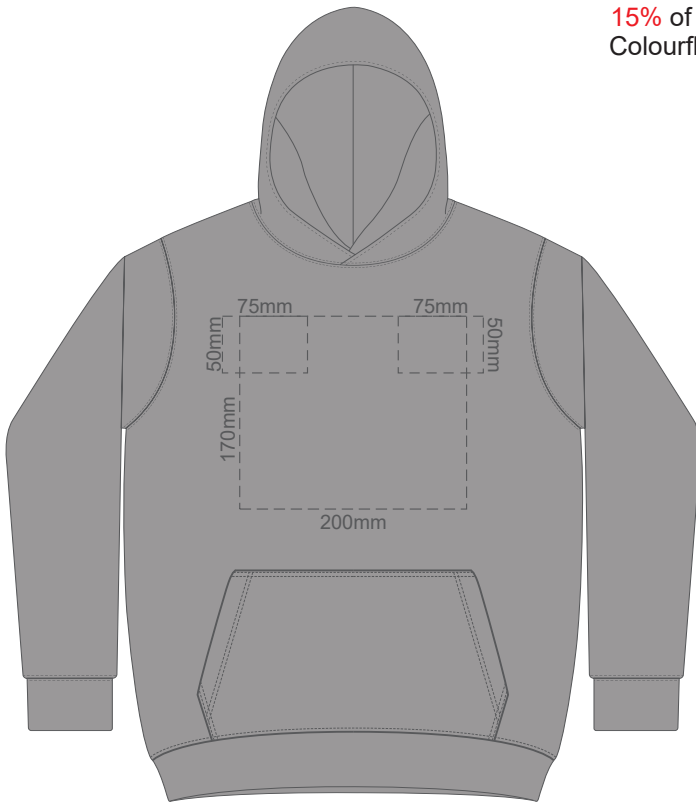

**FRONT SLAM 4Y**

**BACK SLAM 4Y**

15% of Actual Size  
Colourflex Transfer

**FRONT SLAM 6Y**

**BACK SLAM 6Y**

15% of Actual Size  
Colourflex Transfer

**FRONT SLAM 8Y**

**BACK SLAM 8Y**

15% of Actual Size  
Colourflex Transfer

**FRONT SLAM 10Y**

**BACK SLAM 10Y**

15% of Actual Size  
Colourflex Transfer

**FRONT SLAM 12Y**

**BACK SLAM 12Y**

15% of Actual Size  
Colourflex Transfer

15% of Actual Size  
Colourflex Transfer