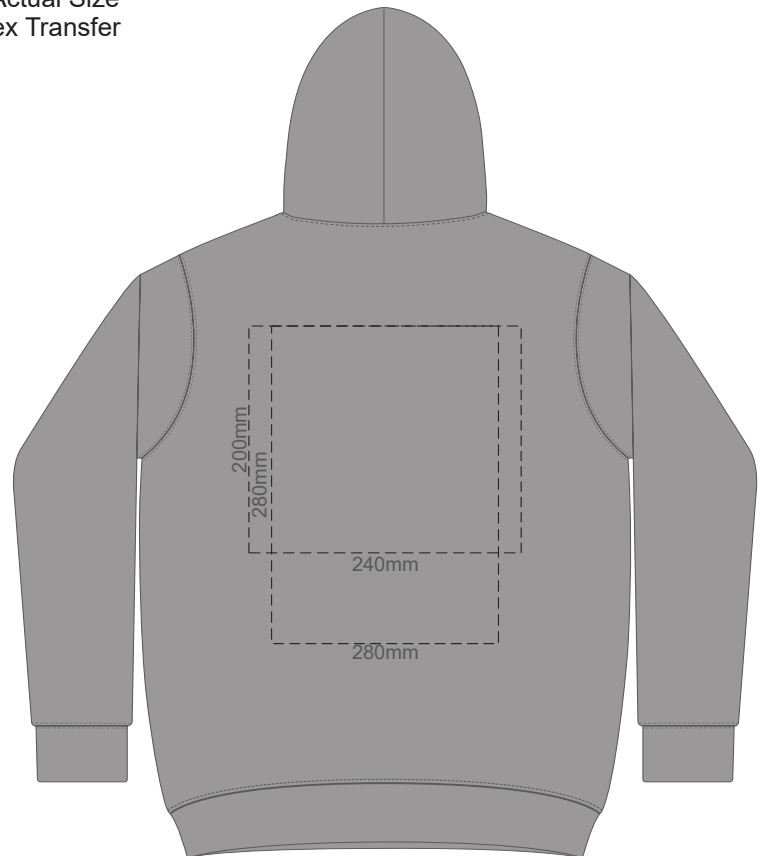

**FRONT SLAM 4Y**

**BACK SLAM 4Y**

15% of Actual Size  
Colourflex Transfer

**FRONT SLAM 6Y**

**BACK SLAM 6Y**

15% of Actual Size  
Colourflex Transfer

**FRONT SLAM 8Y**

**BACK SLAM 8Y**

15% of Actual Size  
Colourflex Transfer

**FRONT SLAM 10Y**

**BACK SLAM 10Y**

15% of Actual Size  
Colourflex Transfer

**FRONT SLAM 12Y**

**BACK SLAM 12Y**

15% of Actual Size  
Colourflex Transfer

15% of Actual Size  
Colourflex Transfer