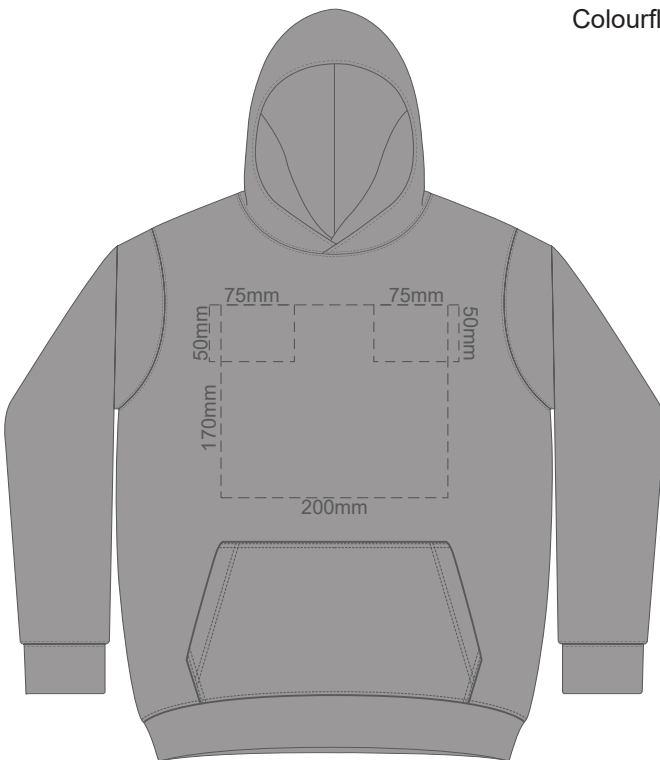

**BACK SLAM 8Y**

15% of Actual Size  
Screen Print

**FRONT SLAM 10Y**

**BACK SLAM 10Y**

15% of Actual Size  
Screen Print

**FRONT SLAM 12Y**

**BACK SLAM 12Y**

15% of Actual Size  
Colourflex Transfer

**FRONT SLAM 4Y**

**BACK SLAM 4Y**

15% of Actual Size  
Colourflex Transfer

**FRONT SLAM 6Y**

**BACK SLAM 6Y**

15% of Actual Size  
Colourflex Transfer

**FRONT SLAM 8Y**

**BACK SLAM 8Y**