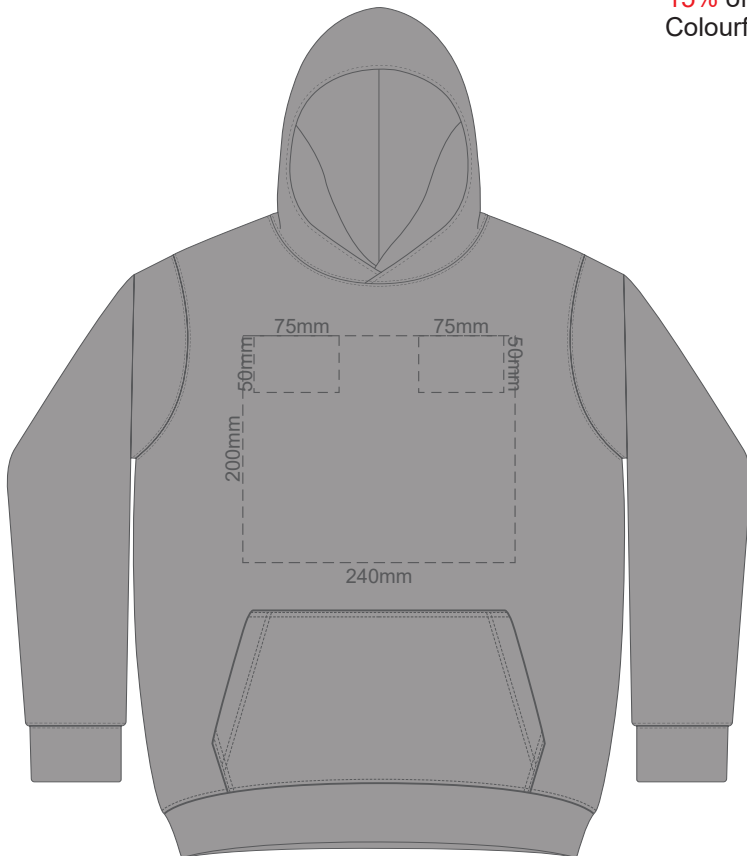

**FRONT SLAM 4Y**

**BACK SLAM 4Y**

15% of Actual Size  
Colourflex Transfer

**FRONT SLAM 6Y**

**BACK SLAM 6Y**

15% of Actual Size  
Colourflex Transfer

**FRONT SLAM 8Y**

**BACK SLAM 8Y**

15% of Actual Size  
Colourflex Transfer

**FRONT SLAM 10Y**

**BACK SLAM 10Y**

15% of Actual Size  
Colourflex Transfer

**FRONT SLAM 12Y**

**BACK SLAM 12Y**

15% of Actual Size  
Colourflex Transfer

15% of Actual Size  
Colourflex Transfer