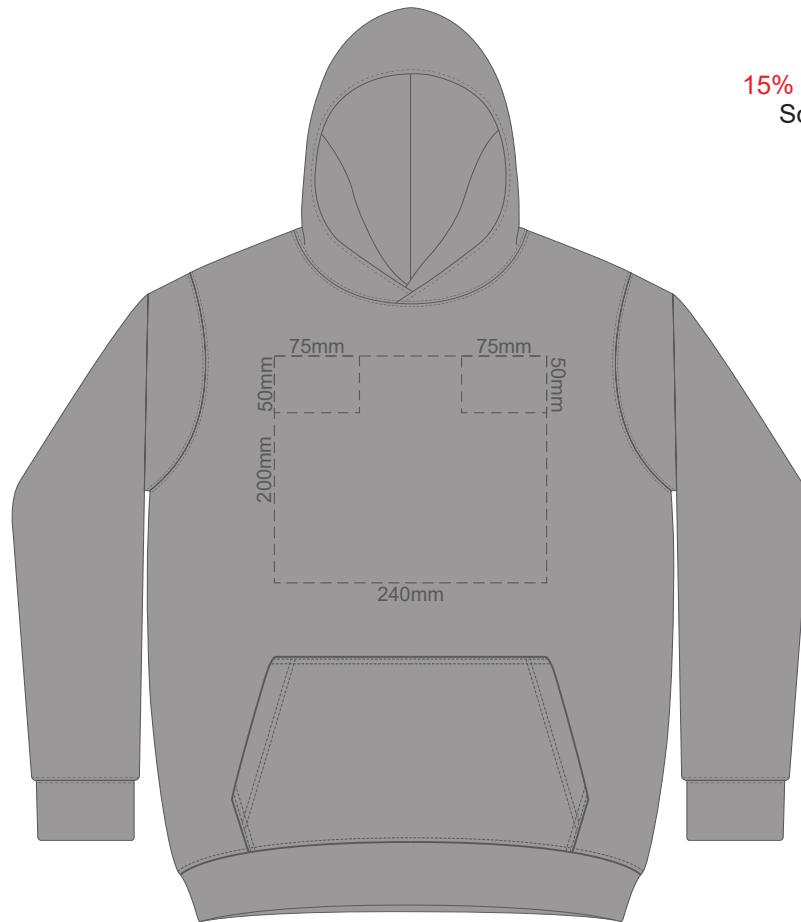

**BACK SLAM 8Y**

15% of Actual Size  
Screen Print

**FRONT SLAM 10Y**

**BACK SLAM 10Y**

15% of Actual Size  
Screen Print

**FRONT SLAM 12Y**

**BACK SLAM 12Y**

15% of Actual Size  
Colourflex Transfer

**FRONT SLAM 4Y**

**BACK SLAM 4Y**

15% of Actual Size  
Colourflex Transfer

**FRONT SLAM 6Y**

**BACK SLAM 6Y**

15% of Actual Size  
Colourflex Transfer

**FRONT SLAM 8Y**

**BACK SLAM 8Y**