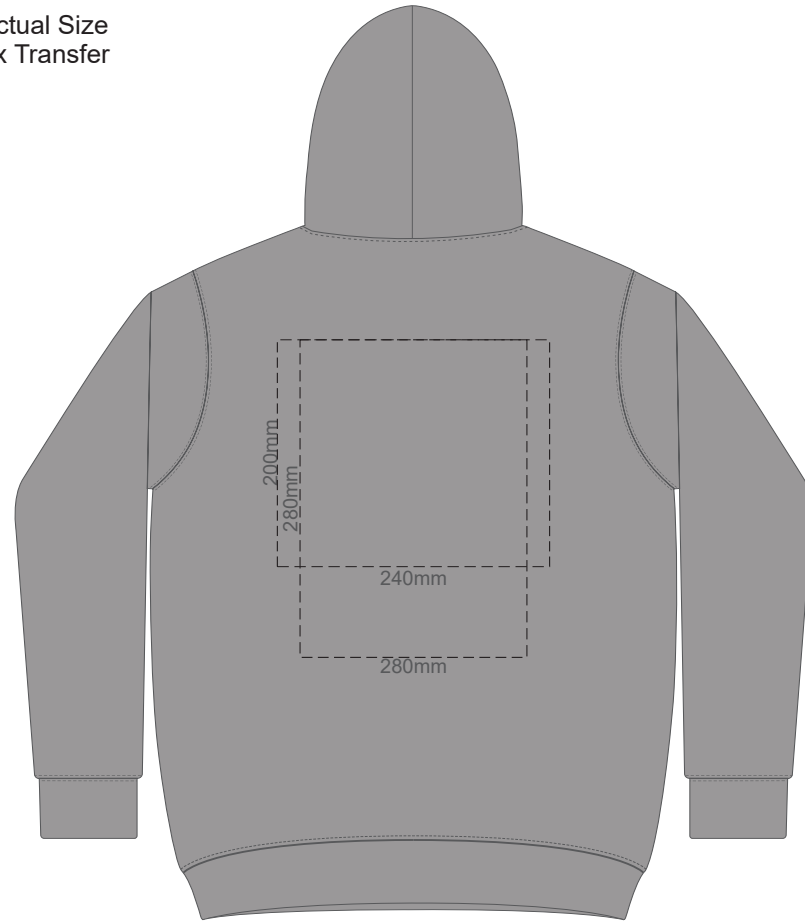

15% of Actual Size  
Colourflex Transfer

**FRONT SLAM 10Y**

**BACK SLAM 10Y**

15% of Actual Size  
Colourflex Transfer

**FRONT SLAM 12Y**

**BACK SLAM 12Y**

15% of Actual Size  
Colourflex Transfer

15% of Actual Size  
Colourflex Transfer

**SIDE 1  
SLAM 4Y**

**SIDE 2  
SLAM 4Y**

**SIDE 1  
SLAM 6Y**

**SIDE 2  
SLAM 6Y**

15% of Actual Size  
Colourflex Transfer

15% of Actual Size  
Colourflex Transfer

**SIDE 1  
SLAM 8Y**

**SIDE 2  
SLAM 8Y**