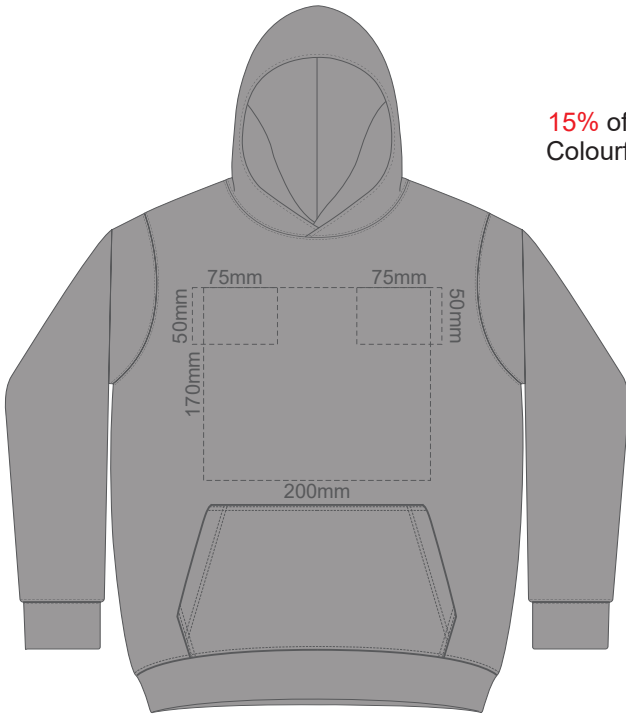

15% of Actual Size  
Screen Print

**FRONT SLAM 4Y**

**BACK SLAM 4Y**

15% of Actual Size  
Screen Print

**FRONT SLAM 6Y**

**BACK SLAM 6Y**

15% of Actual Size  
Screen Print

**FRONT SLAM 8Y**

**BACK SLAM 8Y**

15% of Actual Size  
Screen Print

**FRONT SLAM 10Y**

**BACK SLAM 10Y**

15% of Actual Size  
Screen Print

**FRONT SLAM 12Y**

**BACK SLAM 12Y**

15% of Actual Size  
Colourflex Transfer

**FRONT SLAM 4Y**

**BACK SLAM 4Y**

15% of Actual Size  
Colourflex Transfer

**FRONT SLAM 6Y**

**BACK SLAM 6Y**

15% of Actual Size  
Colourflex Transfer

**FRONT SLAM 8Y**

**BACK SLAM 8Y**