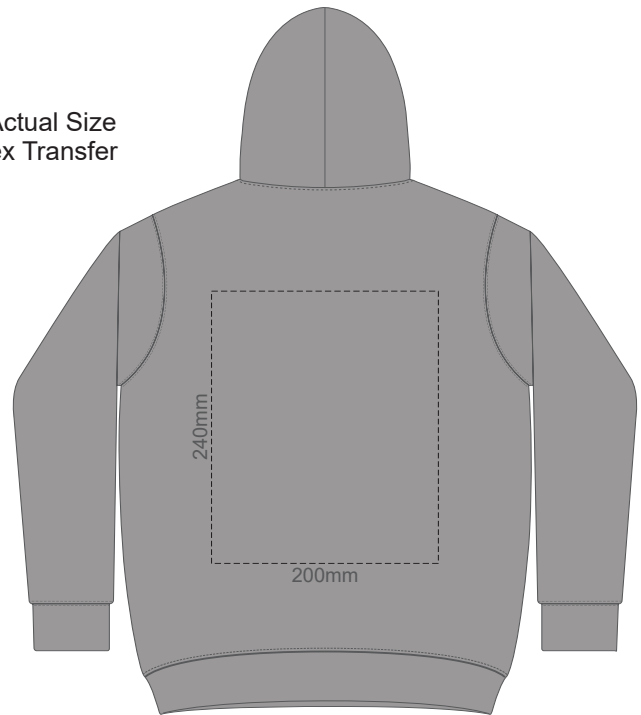

**BACK SLAM 8Y**

15% of Actual Size  
Screen Print

**FRONT SLAM 10Y**

**BACK SLAM 10Y**

15% of Actual Size  
Screen Print

**FRONT SLAM 12Y**

**BACK SLAM 12Y**

15% of Actual Size  
Colourflex Transfer

**FRONT SLAM 4Y**

**BACK SLAM 4Y**

15% of Actual Size  
Colourflex Transfer

**FRONT SLAM 6Y**

**BACK SLAM 6Y**

15% of Actual Size  
Colourflex Transfer

**FRONT SLAM 8Y**

**BACK SLAM 8Y**