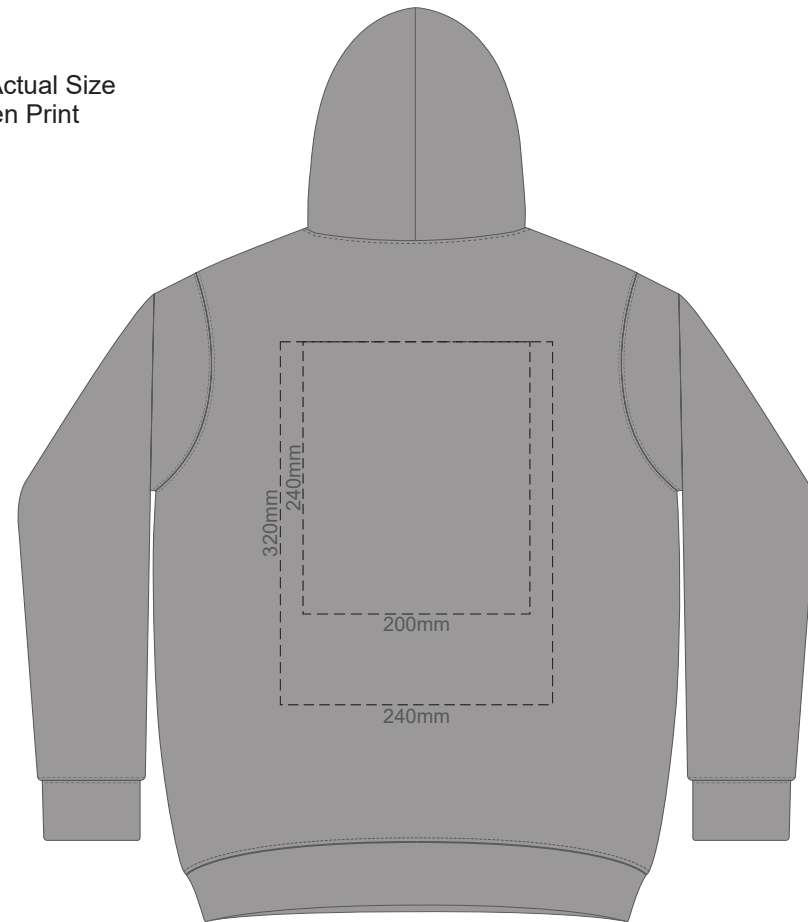

**BACK SLAM 8Y**

15% of Actual Size  
Screen Print

**FRONT SLAM 10Y**

**BACK SLAM 10Y**

15% of Actual Size  
Screen Print

**FRONT SLAM 12Y**

**BACK SLAM 12Y**

15% of Actual Size  
Colourflex Transfer

**FRONT SLAM 4Y**

**BACK SLAM 4Y**

15% of Actual Size  
Colourflex Transfer

**FRONT SLAM 6Y**

**BACK SLAM 6Y**

15% of Actual Size  
Colourflex Transfer

**FRONT SLAM 8Y**

**BACK SLAM 8Y**