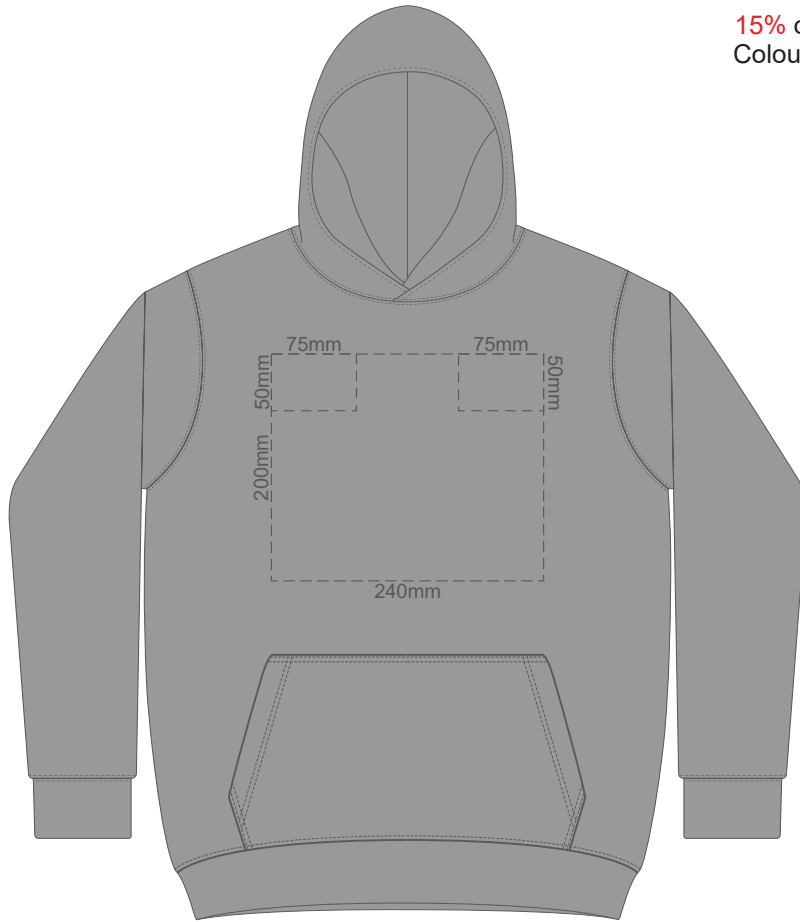

15% of Actual Size  
Colourflex Transfer

**FRONT SLAM 10Y**

**BACK SLAM 10Y**

15% of Actual Size  
Colourflex Transfer

**FRONT SLAM 12Y**

**BACK SLAM 12Y**

15% of Actual Size  
Colourflex Transfer

15% of Actual Size  
Colourflex Transfer

**SIDE 1  
SLAM 4Y**

**SIDE 2  
SLAM 4Y**

**SIDE 1  
SLAM 6Y**

**SIDE 2  
SLAM 6Y**

15% of Actual Size  
Colourflex Transfer

15% of Actual Size  
Colourflex Transfer

**SIDE 1  
SLAM 8Y**

**SIDE 2  
SLAM 8Y**