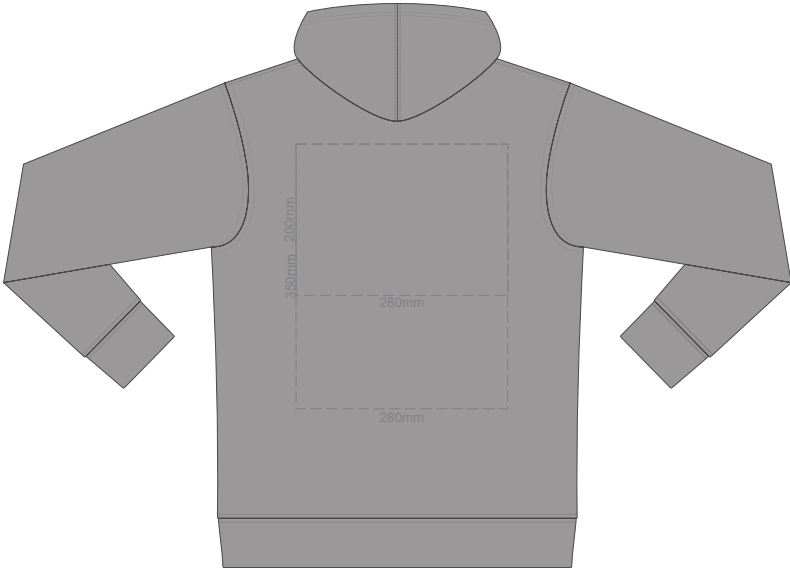

Ecrú
Heather Grey
Graphite
Red
Olive
Aqua
Slate Blue
Royal Blue
Navy
Charcoal

10% of Actual Size
Colourflex Transfer

BACK XS