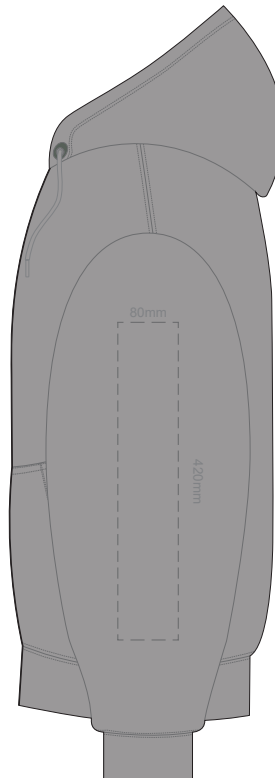

10% of Actual Size  
Colourflex Transfer

**SIDE 1 MEDIUM**

**SIDE 2 MEDIUM**

10% of Actual Size  
Colourflex Transfer

**SIDE 1 LARGE**

**SIDE 2 LARGE**

Ecru
Heather Grey
Graphite
Red
Olive
Aqua
Slate Blue
Royal Blue
Navy
Charcoal

10% of Actual Size  
Colourflex Transfer

**SIDE 1 XL**

**SIDE 2 XL**

10% of Actual Size  
Colourflex Transfer

**SIDE 1 2XL**

**SIDE 2 2XL**

10% of Actual Size  
Colourflex Transfer

**SIDE 1 3XL**

**SIDE 2 3XL**

10% of Actual Size  
Colourflex Transfer

**SIDE 1 4XL**

**SIDE 2 4XL**

Ecrú
Heather Grey
Graphite
Red
Olive
Aqua
Slate Blue
Royal Blue
Navy
Charcoal

10% of Actual Size  
Embroidery

**FRONT XS**