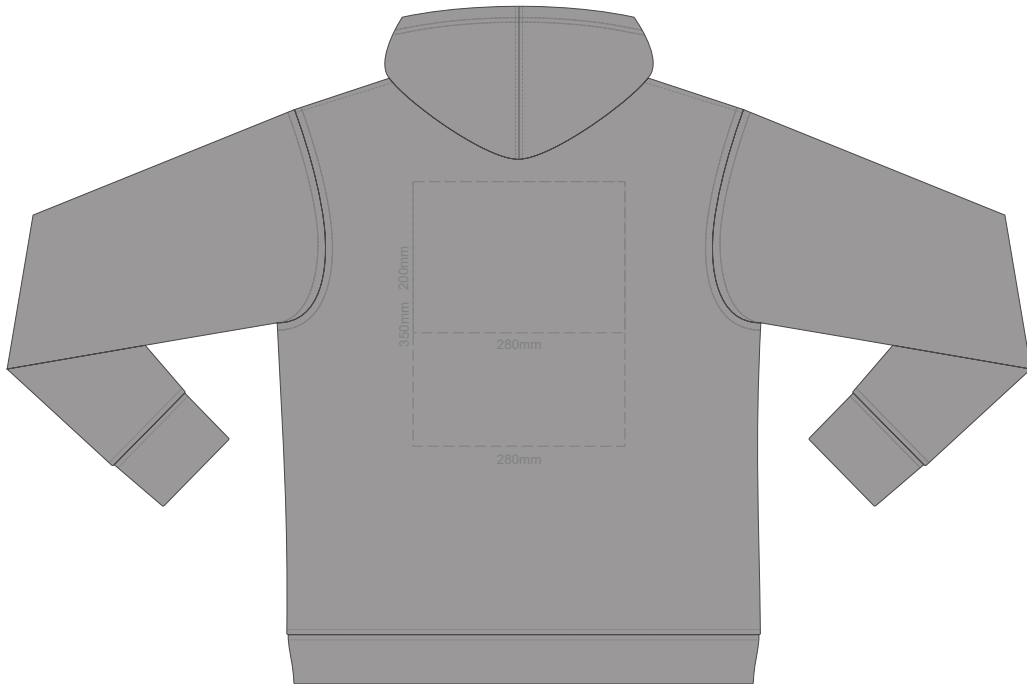

10% of Actual Size  
Colourflex Transfer

**FRONT LARGE**

**BACK LARGE**

Print area 280x200mm can be rotated to best suit.

Ecrú
Heather Grey
Graphite
Red
Olive
Aqua
Slate Blue
Royal Blue
Navy
Charcoal

10% of Actual Size  
Colourflex Transfer

**FRONT XL**

Print area 280x200mm can be rotated to best suit.

**BACK XL**

Ecrú
Heather Grey
Graphite
Red
Olive
Aqua
Slate Blue
Royal Blue
Navy
Charcoal

10% of Actual Size  
Colourflex Transfer

**FRONT 2XL**

Print area 280x200mm can be rotated to best suit.

**BACK 2XL**

Ecrú
Heather Grey
Graphite
Red
Olive
Aqua
Slate Blue
Royal Blue
Navy
Charcoal

10% of Actual Size  
Colourflex Transfer

**FRONT 3XL**

Print area 280x200mm can be rotated to best suit.