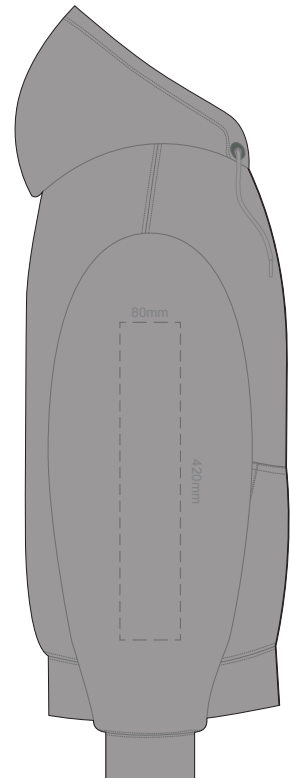

10% of Actual Size  
Colourflex Transfer

**SIDE 1 MEDIUM**

**SIDE 2 MEDIUM**

10% of Actual Size  
Colourflex Transfer

**SIDE 1 LARGE**

**SIDE 2 LARGE**

Ecru
Heather Grey
Graphite
Red
Olive
Aqua
Slate Blue
Royal Blue
Navy
Charcoal

10% of Actual Size  
Colourflex Transfer

**SIDE 1 XL**

**SIDE 2 XL**

10% of Actual Size  
Colourflex Transfer

**SIDE 1 2XL**

**SIDE 2 2XL**

10% of Actual Size  
Colourflex Transfer

**SIDE 1 3XL**

**SIDE 2 3XL**

10% of Actual Size  
Colourflex Transfer

**SIDE 1 4XL**

**SIDE 2 4XL**

Ecrú
Heather Grey
Graphite
Red
Olive
Aqua
Slate Blue
Royal Blue
Navy
Charcoal

10% of Actual Size  
Embroidery

**FRONT XS**