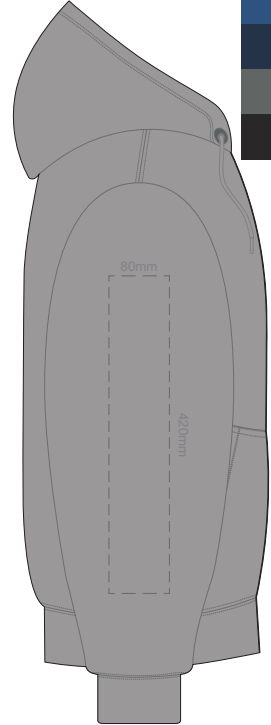

10% of Actual Size  
Colourflex Transfer

**FRONT LARGE**

**BACK LARGE**

Print area 280x200mm can be rotated to best suit.

Ecrú
Heather Grey
Graphite
Red
Olive
Aqua
Slate Blue
Royal Blue
Navy
Charcoal

10% of Actual Size  
Colourflex Transfer

10% of Actual Size  
Colourflex Transfer

**SIDE 1 MEDIUM**

**SIDE 2 MEDIUM**

10% of Actual Size  
Colourflex Transfer

**SIDE 1 LARGE**

**SIDE 2 LARGE**

Ecru
Heather Grey
Graphite
Red
Olive
Aqua
Slate Blue
Royal Blue
Navy
Charcoal

10% of Actual Size  
Colourflex Transfer

**SIDE 1 XL**

**SIDE 2 XL**

10% of Actual Size  
Colourflex Transfer

**SIDE 1 2XL**

**SIDE 2 2XL**

10% of Actual Size  
Colourflex Transfer

**SIDE 1 3XL**

**SIDE 2 3XL**

10% of Actual Size  
Colourflex Transfer

**SIDE 1 4XL**

**SIDE 2 4XL**

Ecrú
Heather Grey
Graphite
Red
Olive
Aqua
Slate Blue
Royal Blue
Navy
Charcoal

10% of Actual Size  
Embroidery

**FRONT XS**