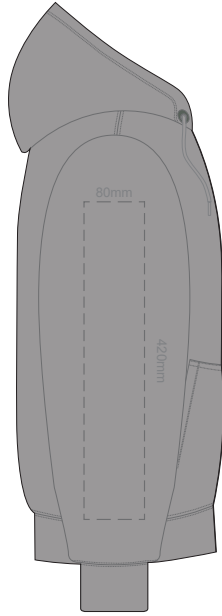

Ecrú
Heather Grey
Graphite
Red
Olive
Aqua
Slate Blue
Royal Blue
Navy
Charcoal

10% of Actual Size
Colourflex Transfer

SIDE 2 XS

10% of Actual Size
Colourflex Transfer

10% of Actual Size
Colourflex Transfer

10% of Actual Size
Colourflex Transfer