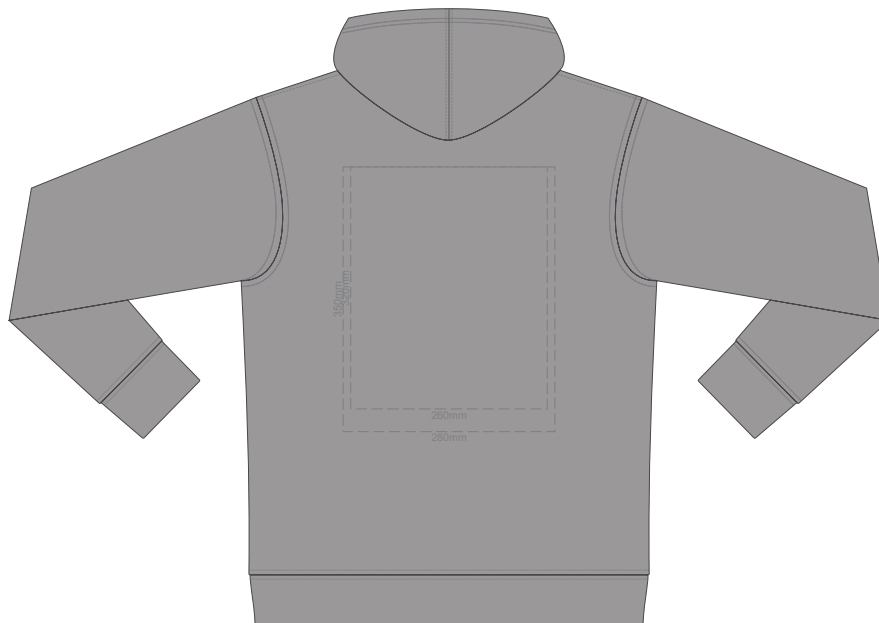

10% of Actual Size  
Screen Print (3 col max)

**FRONT SMALL**

**BACK SMALL**

Ecrú
Heather Grey
Graphite
Red
Olive
Aqua
Slate Blue
Royal Blue
Navy
Charcoal

10% of Actual Size  
Screen Print (3 col max)

**FRONT MEDIUM**