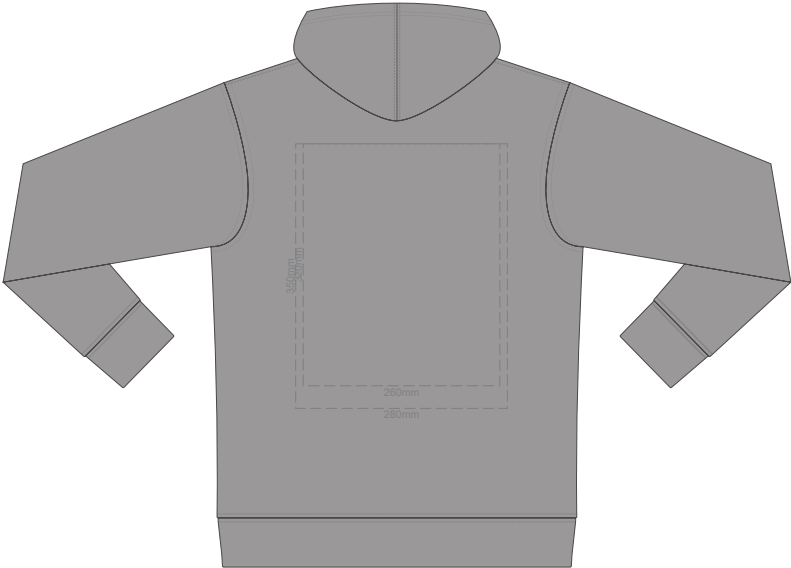

Ecrú
Heather Grey
Graphite
Red
Olive
Aqua
Slate Blue
Royal Blue
Navy
Charcoal

10% of Actual Size  
 Screen Print (3 col max)

**FRONT XS**

**BACK XS**

Ecrú
Heather Grey
Graphite
Red
Olive
Aqua
Slate Blue
Royal Blue
Navy
Charcoal

10% of Actual Size  
Screen Print (3 col max)

**FRONT SMALL**

**BACK SMALL**

Ecrú
Heather Grey
Graphite
Red
Olive
Aqua
Slate Blue
Royal Blue
Navy
Charcoal

10% of Actual Size  
Screen Print (3 col max)

**FRONT MEDIUM**