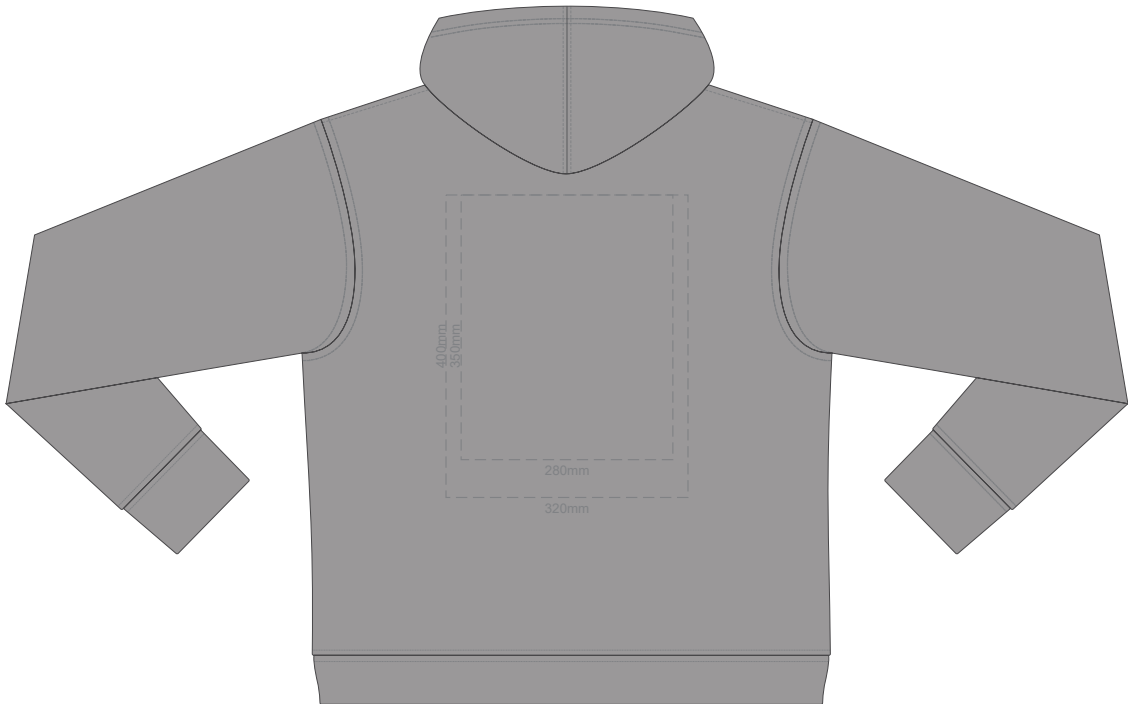

**BACK 2XL**

Ecrú
Heather Grey
Graphite
Red
Olive
Aqua
Slate Blue
Royal Blue
Navy
Charcoal

10% of Actual Size  
Screen Print (3 col max)

**FRONT 3XL**

**BACK 3XL**

Ecrú
Heather Grey
Graphite
Red
Olive
Aqua
Slate Blue
Royal Blue
Navy
Charcoal

10% of Actual Size  
Screen Print (3 col max)

**FRONT 4XL**

**BACK 4XL**

Ecrú
Heather Grey
Graphite
Red
Olive
Aqua
Slate Blue
Royal Blue
Navy
Charcoal

10% of Actual Size  
Colourflex Transfer

**FRONT XS**

Print area 280x200mm can be rotated to best suit.

**BACK XS**

Ecrú
Heather Grey
Graphite
Red
Olive
Aqua
Slate Blue
Royal Blue
Navy
Charcoal

10% of Actual Size  
Colourflex Transfer

**FRONT SMALL**

**BACK SMALL**

Print area 280x200mm can be rotated to best suit.