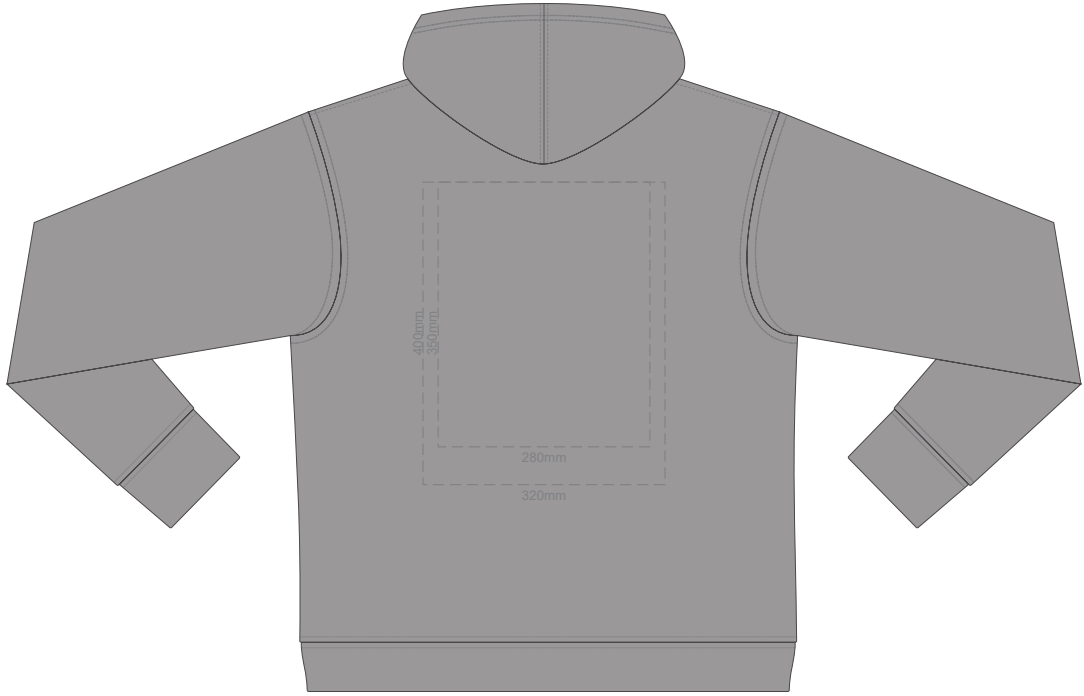

Ecrú
Heather Grey
Graphite
Red
Olive
Aqua
Slate Blue
Royal Blue
Navy
Charcoal

10% of Actual Size
Screen Print (3 col max)

BACK 3XL