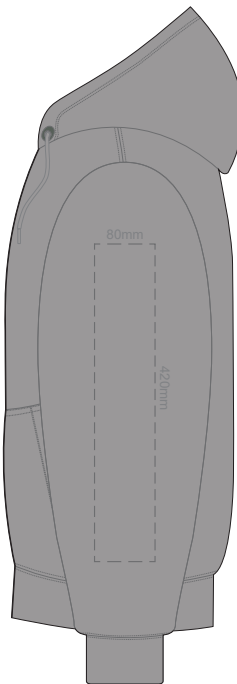

Ecrú
Heather Grey
Graphite
Red
Olive
Aqua
Slate Blue
Royal Blue
Navy
Charcoal

10% of Actual Size  
Colourflex Transfer

**SIDE 1 XS**

**SIDE 2 XS**

10% of Actual Size  
Colourflex Transfer

**SIDE 1 SMALL**

**SIDE 2 SMALL**

10% of Actual Size  
Colourflex Transfer

**SIDE 1 MEDIUM**

**SIDE 2 MEDIUM**

10% of Actual Size  
Colourflex Transfer

**SIDE 1 LARGE**

**SIDE 2 LARGE**

Ecru
Heather Grey
Graphite
Red
Olive
Aqua
Slate Blue
Royal Blue
Navy
Charcoal

10% of Actual Size  
Colourflex Transfer

**SIDE 1 XL**

**SIDE 2 XL**

10% of Actual Size  
Colourflex Transfer

**SIDE 1 2XL**

**SIDE 2 2XL**

10% of Actual Size  
Colourflex Transfer

**SIDE 1 3XL**

**SIDE 2 3XL**

10% of Actual Size  
Colourflex Transfer

**SIDE 1 4XL**

**SIDE 2 4XL**

Ecrú
Heather Grey
Graphite
Red
Olive
Aqua
Slate Blue
Royal Blue
Navy
Charcoal

10% of Actual Size  
Embroidery

**FRONT XS**