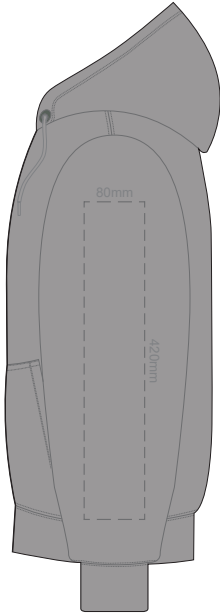

**FRONT XL**

Print area 280x200mm can be rotated to best suit.

**BACK XL**

Ecrú
Heather Grey
Graphite
Red
Olive
Aqua
Slate Blue
Royal Blue
Navy
Charcoal

10% of Actual Size  
Colourflex Transfer

**FRONT 2XL**

Print area 280x200mm can be rotated to best suit.

**BACK 2XL**

Ecrú
Heather Grey
Graphite
Red
Olive
Aqua
Slate Blue
Royal Blue
Navy
Charcoal

10% of Actual Size  
Colourflex Transfer

**FRONT 3XL**

Print area 280x200mm can be rotated to best suit.

**BACK 3XL**

Ecrú
Heather Grey
Graphite
Red
Olive
Aqua
Slate Blue
Royal Blue
Navy
Charcoal

10% of Actual Size  
Colourflex Transfer

**FRONT 4XL**

Print area 280x200mm can be rotated to best suit.

**BACK 4XL**

Ecrú
Heather Grey
Graphite
Red
Olive
Aqua
Slate Blue
Royal Blue
Navy
Charcoal

10% of Actual Size  
Colourflex Transfer

**SIDE 1 XS**

**SIDE 2 XS**

10% of Actual Size  
Colourflex Transfer

**SIDE 1 SMALL**

**SIDE 2 SMALL**