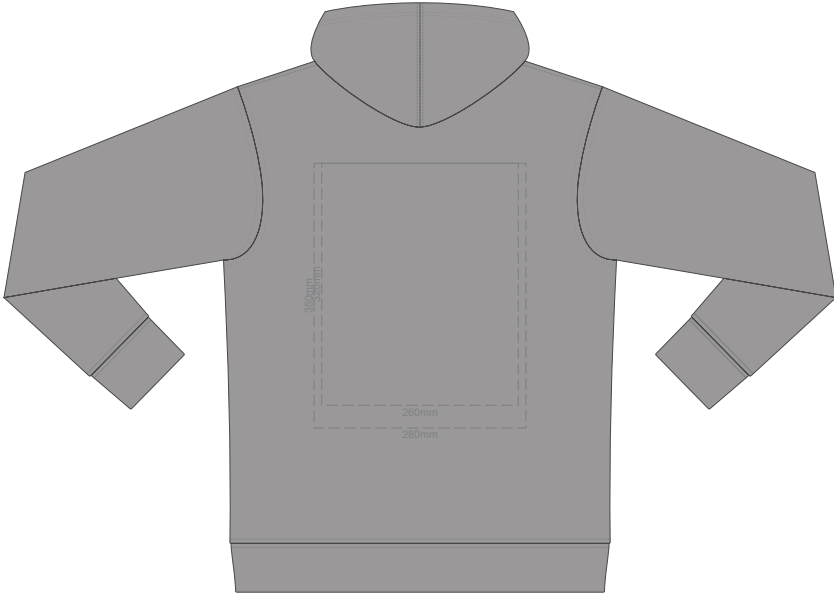

Ecrú
Heather Grey
Graphite
Red
Olive
Aqua
Slate Blue
Royal Blue
Navy
Charcoal

10% of Actual Size  
 Screen Print (3 col max)

**FRONT XS**

**BACK XS**

Ecrú
Heather Grey
Graphite
Red
Olive
Aqua
Slate Blue
Royal Blue
Navy
Charcoal

10% of Actual Size  
Screen Print (3 col max)

**FRONT SMALL**

**BACK SMALL**

Ecrú
Heather Grey
Graphite
Red
Olive
Aqua
Slate Blue
Royal Blue
Navy
Charcoal

10% of Actual Size  
Screen Print (3 col max)

**FRONT MEDIUM**