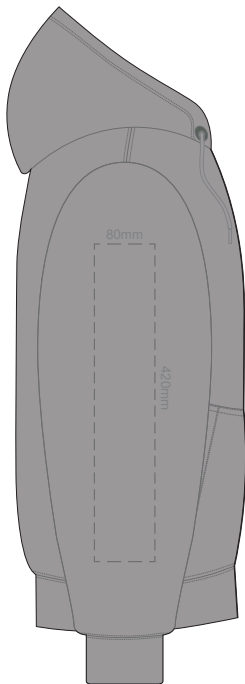

Ecrú
Heather Grey
Graphite
Red
Olive
Aqua
Slate Blue
Royal Blue
Navy
Charcoal

10% of Actual Size  
Colourflex Transfer

**SIDE 1 XS**

**SIDE 2 XS**

10% of Actual Size  
Colourflex Transfer

**SIDE 1 SMALL**

**SIDE 2 SMALL**

10% of Actual Size  
Colourflex Transfer

**SIDE 1 MEDIUM**

**SIDE 2 MEDIUM**

10% of Actual Size  
Colourflex Transfer

**SIDE 1 LARGE**

**SIDE 2 LARGE**

Ecru
Heather Grey
Graphite
Red
Olive
Aqua
Slate Blue
Royal Blue
Navy
Charcoal

10% of Actual Size  
Colourflex Transfer

**SIDE 1 XL**

**SIDE 2 XL**

10% of Actual Size  
Colourflex Transfer

**SIDE 1 2XL**

**SIDE 2 2XL**

10% of Actual Size  
Colourflex Transfer

**SIDE 1 3XL**

**SIDE 2 3XL**

10% of Actual Size  
Colourflex Transfer

**SIDE 1 4XL**

**SIDE 2 4XL**

Ecrú
Heather Grey
Graphite
Red
Olive
Aqua
Slate Blue
Royal Blue
Navy
Charcoal

10% of Actual Size  
Embroidery

**FRONT XS**