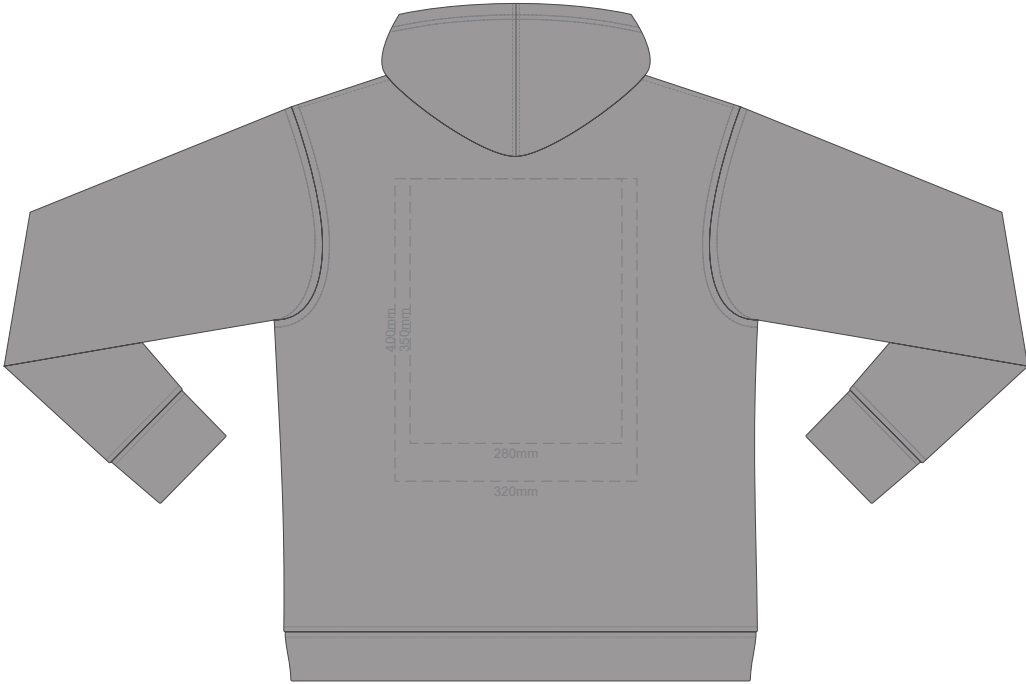

10% of Actual Size  
Screen Print (3 col max)

**FRONT XL**

**BACK XL**

Ecrú
Heather Grey
Graphite
Red
Olive
Aqua
Slate Blue
Royal Blue
Navy
Charcoal

10% of Actual Size  
Screen Print (3 col max)

**FRONT 2XL**

10% of Actual Size  
Screen Print (3 col max)

**FRONT 4XL**

**BACK 4XL**

Ecrú
Heather Grey
Graphite
Red
Olive
Aqua
Slate Blue
Royal Blue
Navy
Charcoal

10% of Actual Size  
Colourflex Transfer

**FRONT XS**

Print area 280x200mm can be rotated to best suit.