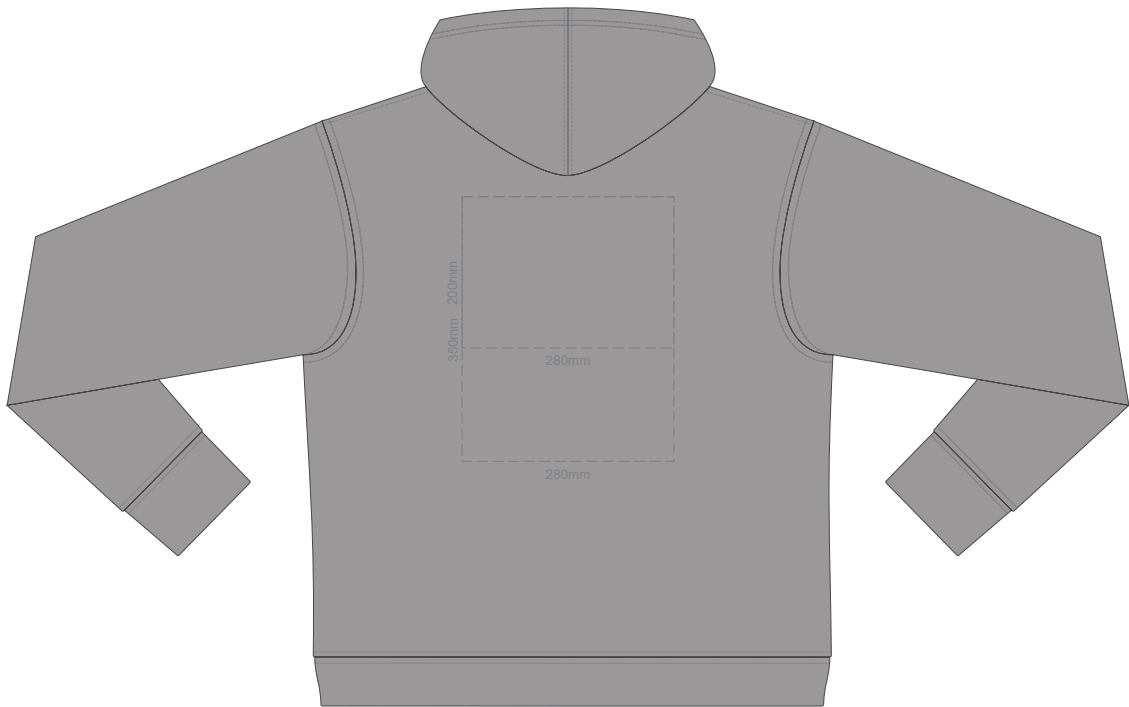

FRONT 4XL

Print area 280x200mm can be rotated to best suit.

BACK 4XL