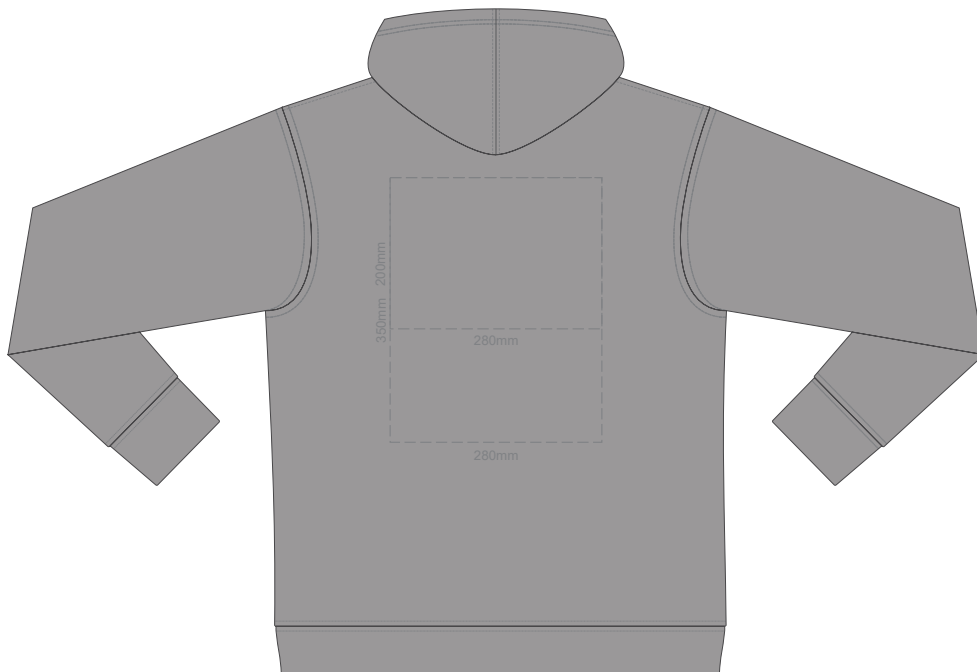

Print area 280x200mm can be rotated to best suit.