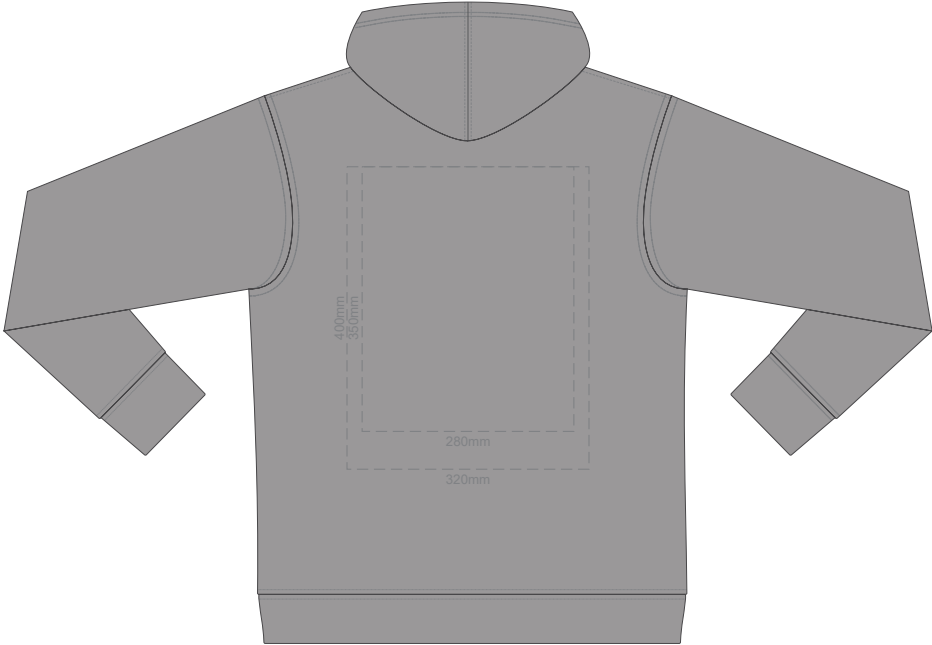

Ecrú
Heather Grey
Graphite
Red
Olive
Aqua
Slate Blue
Royal Blue
Navy
Charcoal

10% of Actual Size
Screen Print (3 col max)

BACK LARGE