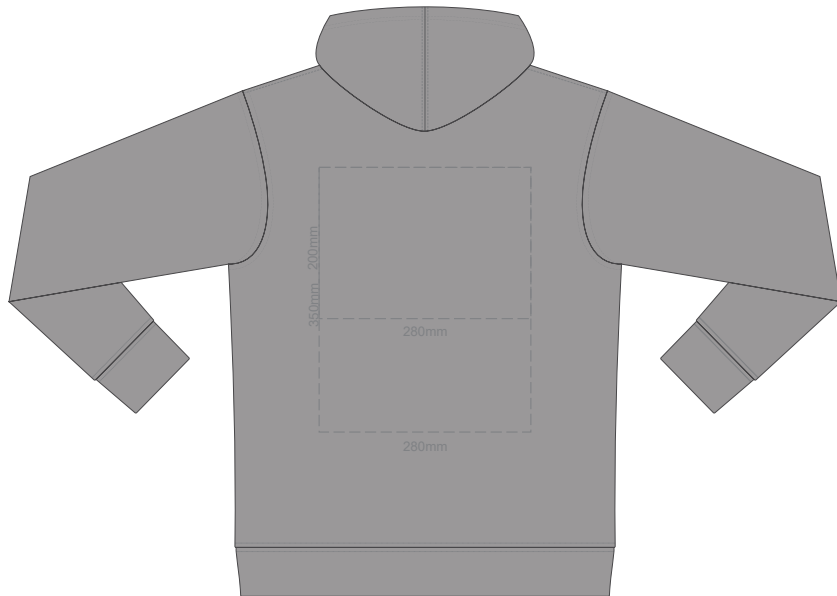

10% of Actual Size  
Screen Print (3 col max)

**FRONT 4XL**

**BACK 4XL**

Ecrú
Heather Grey
Graphite
Red
Olive
Aqua
Slate Blue
Royal Blue
Navy
Charcoal

10% of Actual Size  
Colourflex Transfer

**FRONT XS**

Print area 280x200mm can be rotated to best suit.

**BACK XS**

Ecrú
Heather Grey
Graphite
Red
Olive
Aqua
Slate Blue
Royal Blue
Navy
Charcoal

10% of Actual Size  
Colourflex Transfer

**FRONT SMALL**

**BACK SMALL**

Print area 280x200mm can be rotated to best suit.