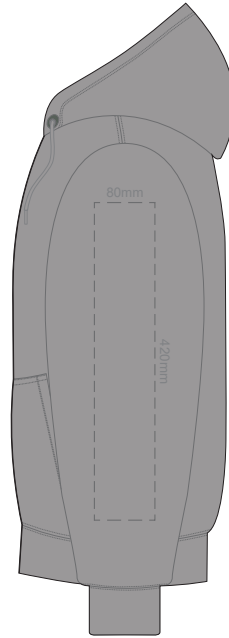

**BACK 3XL**

Ecrú
Heather Grey
Graphite
Red
Olive
Aqua
Slate Blue
Royal Blue
Navy
Charcoal

10% of Actual Size  
Colourflex Transfer

**FRONT 4XL**

Print area 280x200mm can be rotated to best suit.

**BACK 4XL**

Ecrú
Heather Grey
Graphite
Red
Olive
Aqua
Slate Blue
Royal Blue
Navy
Charcoal

10% of Actual Size  
Colourflex Transfer

**SIDE 1 XS**

**SIDE 2 XS**

10% of Actual Size  
Colourflex Transfer

**SIDE 1 SMALL**

**SIDE 2 SMALL**

10% of Actual Size  
Colourflex Transfer

**SIDE 1 MEDIUM**

**SIDE 2 MEDIUM**

10% of Actual Size  
Colourflex Transfer

**SIDE 1 LARGE**

**SIDE 2 LARGE**

Ecru
Heather Grey
Graphite
Red
Olive
Aqua
Slate Blue
Royal Blue
Navy
Charcoal

10% of Actual Size  
Colourflex Transfer

**SIDE 1 XL**

**SIDE 2 XL**

10% of Actual Size  
Colourflex Transfer

**SIDE 1 2XL**

**SIDE 2 2XL**

10% of Actual Size  
Colourflex Transfer

**SIDE 1 3XL**