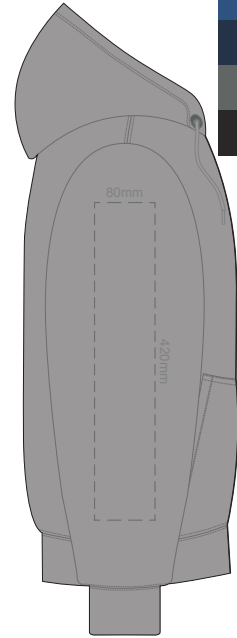

**BACK 3XL**

Ecrú
Heather Grey
Graphite
Red
Olive
Aqua
Slate Blue
Royal Blue
Navy
Charcoal

10% of Actual Size  
Colourflex Transfer

**FRONT 4XL**

Print area 280x200mm can be rotated to best suit.

**BACK 4XL**

Ecrú
Heather Grey
Graphite
Red
Olive
Aqua
Slate Blue
Royal Blue
Navy
Charcoal

10% of Actual Size  
Colourflex Transfer

**SIDE 1 XS**

**SIDE 2 XS**

10% of Actual Size  
Colourflex Transfer

**SIDE 1 SMALL**

**SIDE 2 SMALL**

10% of Actual Size  
Colourflex Transfer

**SIDE 1 MEDIUM**

**SIDE 2 MEDIUM**

10% of Actual Size  
Colourflex Transfer

**SIDE 1 LARGE**

**SIDE 2 LARGE**

Ecru
Heather Grey
Graphite
Red
Olive
Aqua
Slate Blue
Royal Blue
Navy
Charcoal

10% of Actual Size  
Colourflex Transfer

**SIDE 1 XL**

**SIDE 2 XL**

10% of Actual Size  
Colourflex Transfer

**SIDE 1 2XL**

**SIDE 2 2XL**

10% of Actual Size  
Colourflex Transfer

**SIDE 1 3XL**