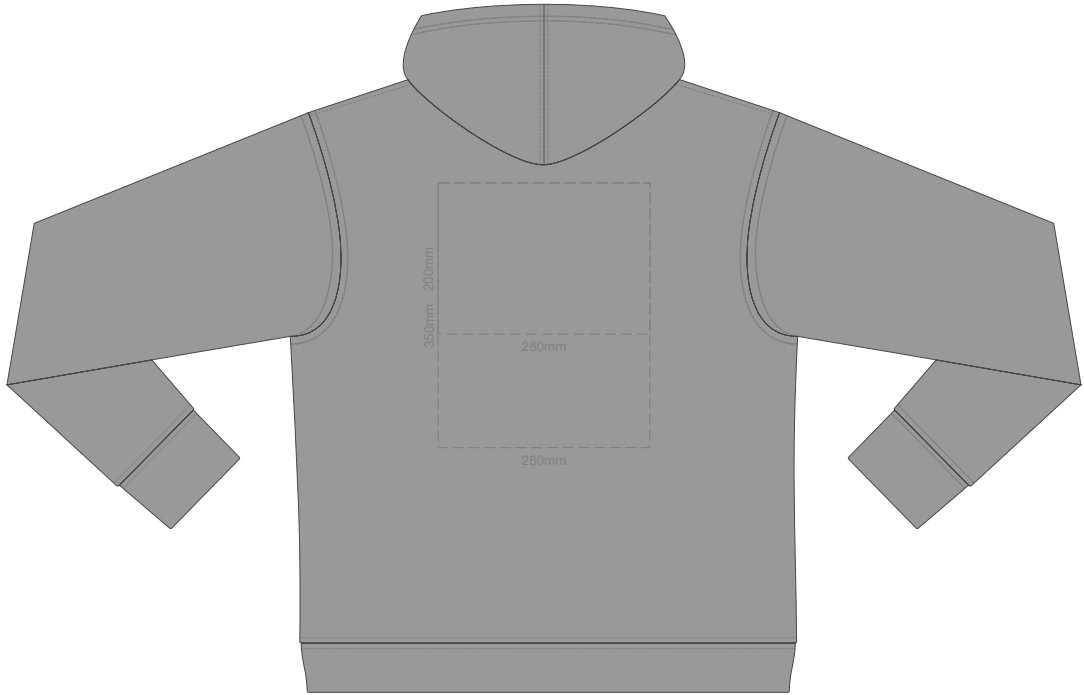

Print area 280x200mm can be rotated to best suit.

**BACK 2XL**

Ecrú
Heather Grey
Graphite
Red
Olive
Aqua
Slate Blue
Royal Blue
Navy
Charcoal

10% of Actual Size  
Colourflex Transfer

**FRONT 3XL**

Print area 280x200mm can be rotated to best suit.