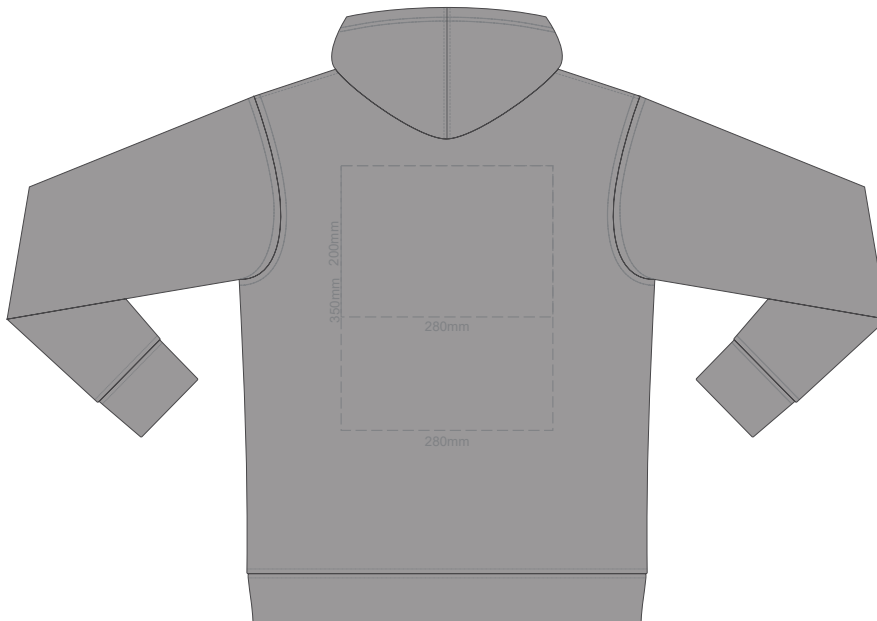

BACK MEDIUM

Print area 280x200mm can be rotated to best suit.