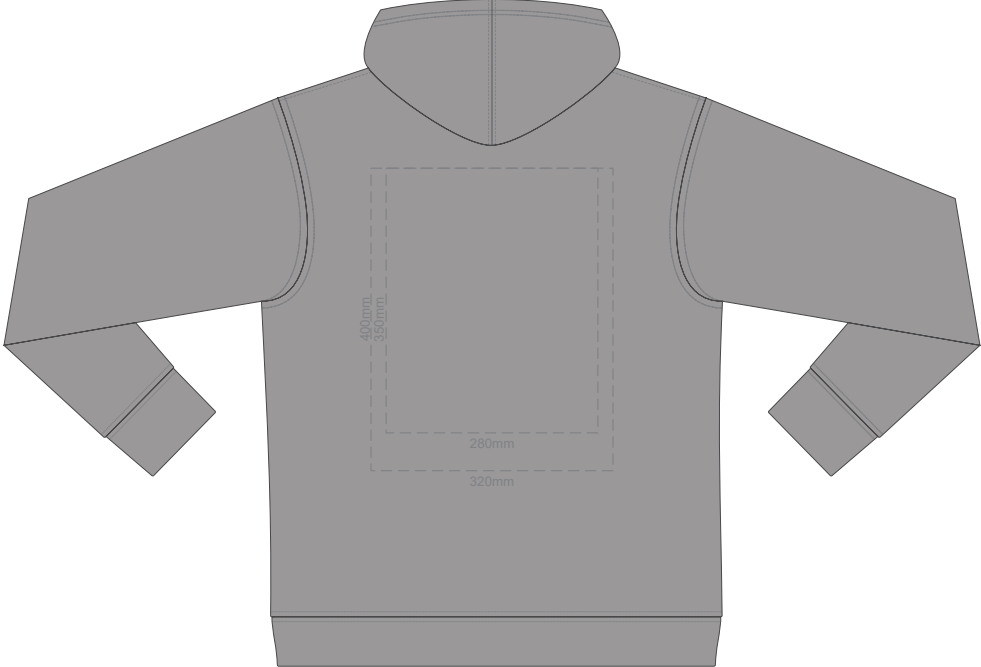

10% of Actual Size  
Screen Print (3 col max)

**FRONT SMALL**

**BACK SMALL**

Ecrú
Heather Grey
Graphite
Red
Olive
Aqua
Slate Blue
Royal Blue
Navy
Charcoal

10% of Actual Size  
Screen Print (3 col max)

**FRONT MEDIUM**

**BACK MEDIUM**

Ecrú
Heather Grey
Graphite
Red
Olive
Aqua
Slate Blue
Royal Blue
Navy
Charcoal

10% of Actual Size  
Screen Print (3 col max)

**FRONT LARGE**

**BACK LARGE**

Ecrú
Heather Grey
Graphite
Red
Olive
Aqua
Slate Blue
Royal Blue
Navy
Charcoal

10% of Actual Size  
Screen Print (3 col max)

**FRONT XL**

**BACK XL**

Ecrú
Heather Grey
Graphite
Red
Olive
Aqua
Slate Blue
Royal Blue
Navy
Charcoal

10% of Actual Size  
Screen Print (3 col max)

**FRONT 2XL**

10% of Actual Size  
Screen Print (3 col max)

**FRONT 4XL**

**BACK 4XL**

Ecrú
Heather Grey
Graphite
Red
Olive
Aqua
Slate Blue
Royal Blue
Navy
Charcoal

10% of Actual Size  
Colourflex Transfer

**FRONT XS**

Print area 280x200mm can be rotated to best suit.