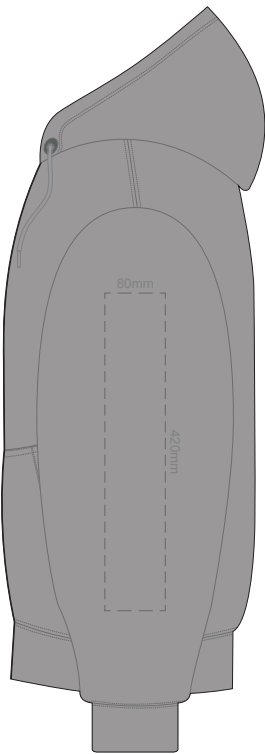

10% of Actual Size  
Colourflex Transfer

**SIDE 1 MEDIUM**

**SIDE 2 MEDIUM**

10% of Actual Size  
Colourflex Transfer

**SIDE 1 LARGE**

**SIDE 2 LARGE**

Ecru
Heather Grey
Graphite
Red
Olive
Aqua
Slate Blue
Royal Blue
Navy
Charcoal

10% of Actual Size  
Colourflex Transfer

**SIDE 1 XL**

**SIDE 2 XL**

10% of Actual Size  
Colourflex Transfer

**SIDE 1 2XL**

**SIDE 2 2XL**

10% of Actual Size  
Colourflex Transfer

**SIDE 1 3XL**

**SIDE 2 3XL**

10% of Actual Size  
Colourflex Transfer

**SIDE 1 4XL**

**SIDE 2 4XL**

Ecrú
Heather Grey
Graphite
Red
Olive
Aqua
Slate Blue
Royal Blue
Navy
Charcoal

10% of Actual Size  
Embroidery

**FRONT XS**