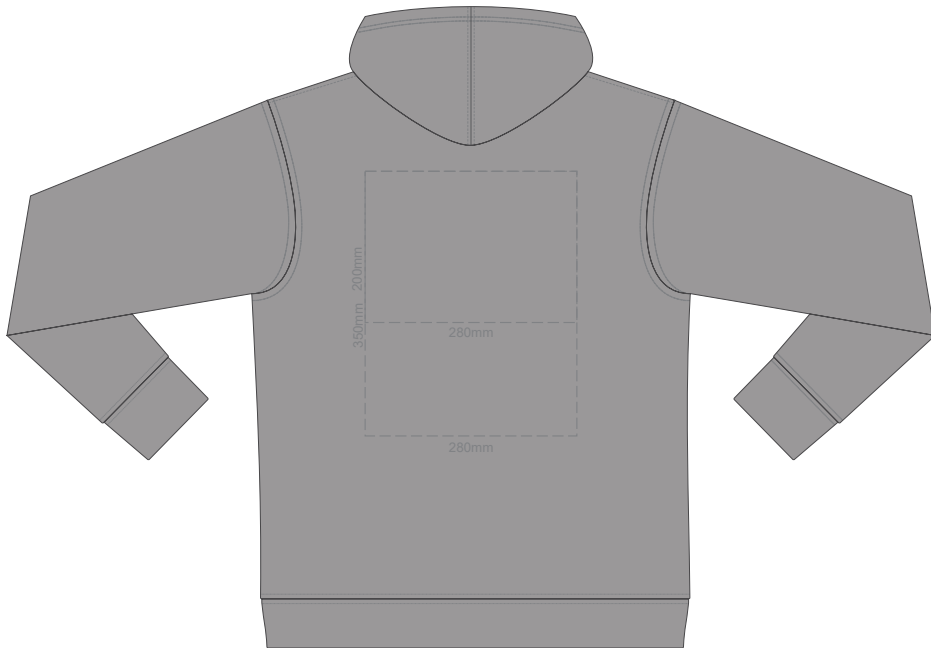

BACK LARGE

Print area 280x200mm can be rotated to best suit.