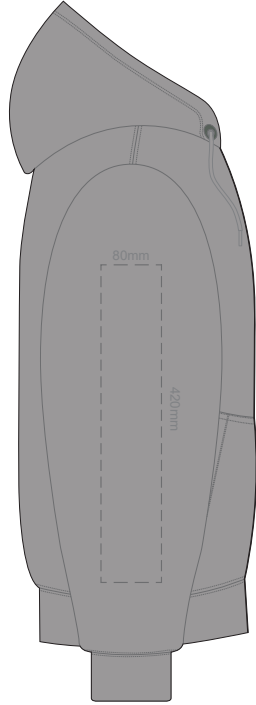

Ecrú
Heather Grey
Graphite
Red
Olive
Aqua
Slate Blue
Royal Blue
Navy
Charcoal

10% of Actual Size  
Colourflex Transfer

**SIDE 1 XS**

**SIDE 2 XS**

10% of Actual Size  
Colourflex Transfer

**SIDE 1 SMALL**

**SIDE 2 SMALL**

10% of Actual Size  
Colourflex Transfer

**SIDE 1 MEDIUM**

**SIDE 2 MEDIUM**

10% of Actual Size  
Colourflex Transfer

**SIDE 1 LARGE**

**SIDE 2 LARGE**

Ecru
Heather Grey
Graphite
Red
Olive
Aqua
Slate Blue
Royal Blue
Navy
Charcoal

10% of Actual Size  
Colourflex Transfer

**SIDE 1 XL**

**SIDE 2 XL**

10% of Actual Size  
Colourflex Transfer

**SIDE 1 2XL**

**SIDE 2 2XL**

10% of Actual Size  
Colourflex Transfer

**SIDE 1 3XL**

**SIDE 2 3XL**

10% of Actual Size  
Colourflex Transfer

**SIDE 1 4XL**

**SIDE 2 4XL**

Ecrú
Heather Grey
Graphite
Red
Olive
Aqua
Slate Blue
Royal Blue
Navy
Charcoal

10% of Actual Size  
Embroidery

**FRONT XS**