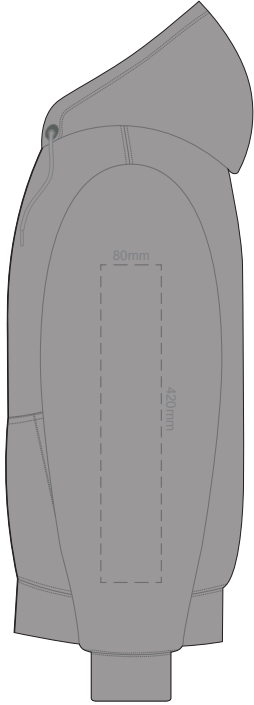

Ecrú
Heather Grey
Graphite
Red
Olive
Aqua
Slate Blue
Royal Blue
Navy
Charcoal

10% of Actual Size  
Colourflex Transfer

**SIDE 1 XS**

**SIDE 2 XS**

10% of Actual Size  
Colourflex Transfer

**SIDE 1 SMALL**

**SIDE 2 SMALL**

10% of Actual Size  
Colourflex Transfer

**SIDE 1 MEDIUM**

**SIDE 2 MEDIUM**

10% of Actual Size  
Colourflex Transfer

**SIDE 1 LARGE**

**SIDE 2 LARGE**

Ecru
Heather Grey
Graphite
Red
Olive
Aqua
Slate Blue
Royal Blue
Navy
Charcoal

10% of Actual Size  
Colourflex Transfer

**SIDE 1 XL**

**SIDE 2 XL**

10% of Actual Size  
Colourflex Transfer

**SIDE 1 2XL**

**SIDE 2 2XL**

10% of Actual Size  
Colourflex Transfer

**SIDE 1 3XL**

**SIDE 2 3XL**

10% of Actual Size  
Colourflex Transfer

**SIDE 1 4XL**

**SIDE 2 4XL**

Ecrú
Heather Grey
Graphite
Red
Olive
Aqua
Slate Blue
Royal Blue
Navy
Charcoal

10% of Actual Size  
Embroidery

**FRONT XS**