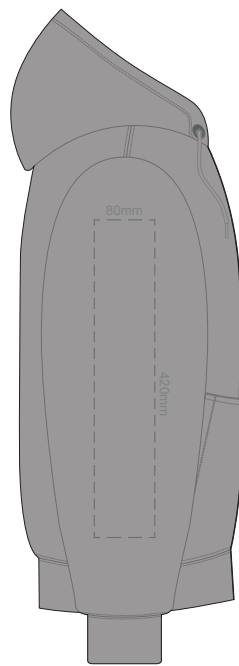

**BACK 3XL**

Ecrú
Heather Grey
Graphite
Red
Olive
Aqua
Slate Blue
Royal Blue
Navy
Charcoal

10% of Actual Size  
Colourflex Transfer

**FRONT 4XL**

Print area 280x200mm can be rotated to best suit.

**BACK 4XL**

Ecrú
Heather Grey
Graphite
Red
Olive
Aqua
Slate Blue
Royal Blue
Navy
Charcoal

10% of Actual Size  
Colourflex Transfer

**SIDE 1 XS**

**SIDE 2 XS**

10% of Actual Size  
Colourflex Transfer

**SIDE 1 SMALL**

**SIDE 2 SMALL**

10% of Actual Size  
Colourflex Transfer

**SIDE 1 MEDIUM**

**SIDE 2 MEDIUM**

10% of Actual Size  
Colourflex Transfer

**SIDE 1 LARGE**

**SIDE 2 LARGE**

Ecru
Heather Grey
Graphite
Red
Olive
Aqua
Slate Blue
Royal Blue
Navy
Charcoal

10% of Actual Size  
Colourflex Transfer

**SIDE 1 XL**

**SIDE 2 XL**

10% of Actual Size  
Colourflex Transfer

**SIDE 1 2XL**

**SIDE 2 2XL**

10% of Actual Size  
Colourflex Transfer

**SIDE 1 3XL**