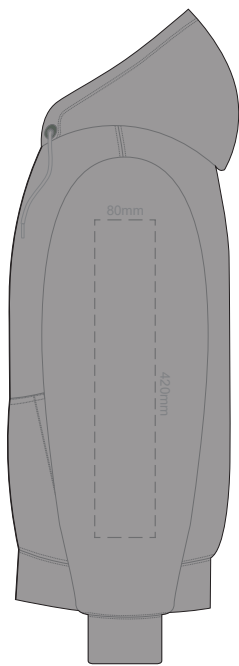

**BACK 3XL**

Ecrú
Heather Grey
Graphite
Red
Olive
Aqua
Slate Blue
Royal Blue
Navy
Charcoal

10% of Actual Size  
Colourflex Transfer

**FRONT 4XL**

Print area 280x200mm can be rotated to best suit.

**BACK 4XL**

Ecrú
Heather Grey
Graphite
Red
Olive
Aqua
Slate Blue
Royal Blue
Navy
Charcoal

10% of Actual Size  
Colourflex Transfer

**SIDE 1 XS**

**SIDE 2 XS**

10% of Actual Size  
Colourflex Transfer

**SIDE 1 SMALL**

**SIDE 2 SMALL**

10% of Actual Size  
Colourflex Transfer

**SIDE 1 MEDIUM**

**SIDE 2 MEDIUM**

10% of Actual Size  
Colourflex Transfer

**SIDE 1 LARGE**

**SIDE 2 LARGE**

Ecru
Heather Grey
Graphite
Red
Olive
Aqua
Slate Blue
Royal Blue
Navy
Charcoal

10% of Actual Size  
Colourflex Transfer

**SIDE 1 XL**

**SIDE 2 XL**

10% of Actual Size  
Colourflex Transfer

**SIDE 1 2XL**

**SIDE 2 2XL**

10% of Actual Size  
Colourflex Transfer

**SIDE 1 3XL**