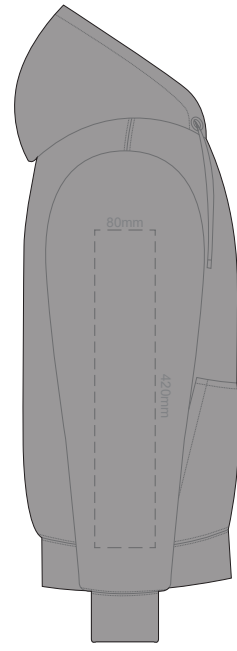

**BACK 2XL**

10% of Actual Size  
Colourflex Transfer

**FRONT 3XL**

Print area 280x200mm can be rotated to best suit.

**BACK 3XL**

10% of Actual Size  
Colourflex Transfer

**FRONT 4XL**

Print area 280x200mm can be rotated to best suit.

**BACK 4XL**

100% of Actual Size  
Colourflex Transfer

**SIDE 1 XS**

**SIDE 2 XS**

100% of Actual Size  
Colourflex Transfer

**SIDE 1 SMALL**

**SIDE 2 SMALL**

100% of Actual Size  
Colourflex Transfer

**SIDE 1 MEDIUM**

**SIDE 2 MEDIUM**

100% of Actual Size  
Colourflex Transfer

**SIDE 1 LARGE**

**SIDE 2 LARGE**

100% of Actual Size  
Colourflex Transfer

100% of Actual Size  
Colourflex Transfer

SIDE 1 XL

SIDE 2 XL

SIDE 1 2XL

SIDE 2 2XL

100% of Actual Size  
Colourflex Transfer

100% of Actual Size  
Colourflex Transfer

SIDE 1 3XL

SIDE 2 3XL

SIDE 1 4XL