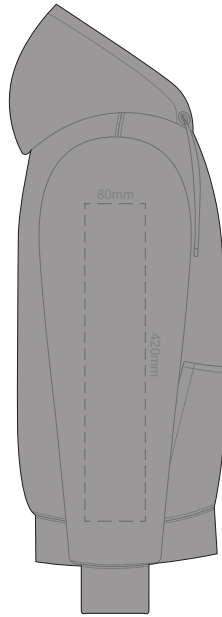

**BACK LARGE**

10% of Actual Size  
Colourflex Transfer

**FRONT XL**

Print area 280x200mm can be rotated to best suit.

**BACK XL**

10% of Actual Size  
Colourflex Transfer

**FRONT 2XL**

Print area 280x200mm can be rotated to best suit.

**BACK 2XL**

10% of Actual Size  
Colourflex Transfer

**FRONT 3XL**

Print area 280x200mm can be rotated to best suit.

**BACK 3XL**

10% of Actual Size  
Colourflex Transfer

**FRONT 4XL**

Print area 280x200mm can be rotated to best suit.

**BACK 4XL**

100% of Actual Size  
Colourflex Transfer

**SIDE 1 XS**

**SIDE 2 XS**

100% of Actual Size  
Colourflex Transfer

**SIDE 1 SMALL**

**SIDE 2 SMALL**

100% of Actual Size  
Colourflex Transfer

**SIDE 1 MEDIUM**

**SIDE 2 MEDIUM**

100% of Actual Size  
Colourflex Transfer

**SIDE 1 LARGE**

**SIDE 2 LARGE**

100% of Actual Size  
Colourflex Transfer

100% of Actual Size  
Colourflex Transfer

SIDE 1 XL