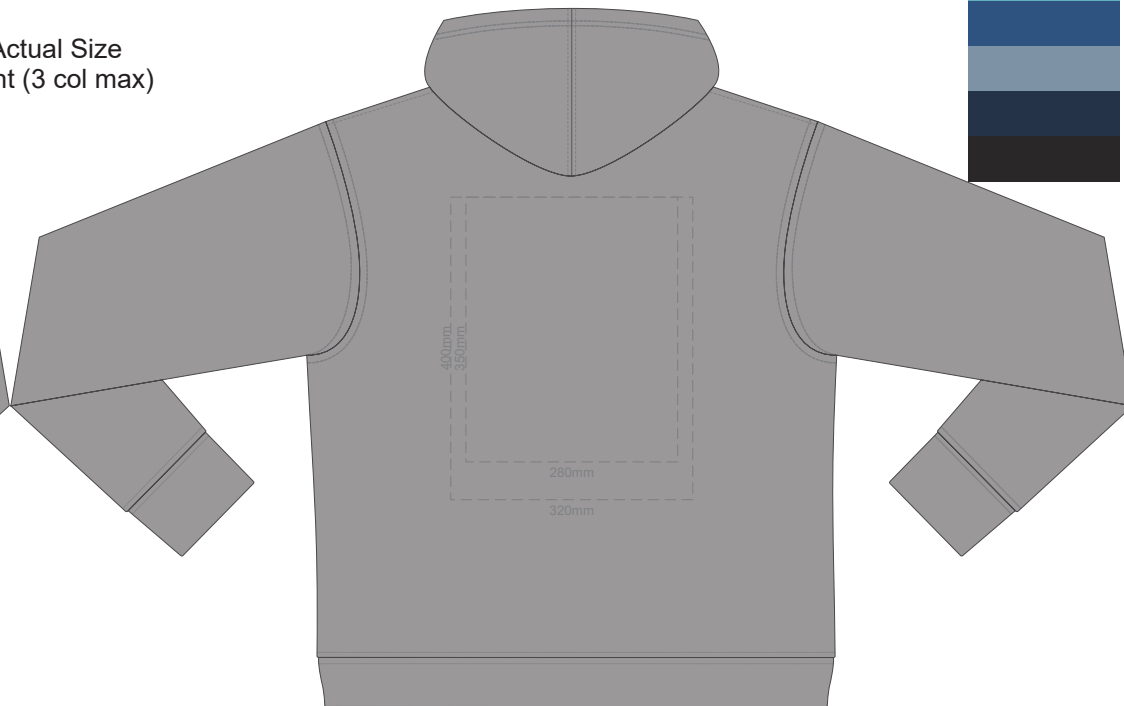

10% of Actual Size  
Screen Print (3 col max)

FRONT XS

BACK XS

10% of Actual Size  
Screen Print (3 col max)

FRONT SMALL

BACK SMALL

10% of Actual Size  
Screen Print (3 col max)

**FRONT MEDIUM**

**BACK MEDIUM**

10% of Actual Size  
Screen Print (3 col max)

**FRONT LARGE**

**BACK LARGE**

10% of Actual Size  
Screen Print (3 col max)

**FRONT XL**

**BACK XL**

10% of Actual Size  
Screen Print (3 col max)

**FRONT 2XL**

**BACK 2XL**

10% of Actual Size  
Screen Print (3 col max)

**FRONT 3XL**

**BACK 3XL**

10% of Actual Size  
Screen Print (3 col max)

**FRONT 4XL**

**BACK 4XL**

10% of Actual Size  
Colourflex Transfer

**FRONT XS**

Print area 280x200mm can be rotated to best suit.

**BACK XS**

10% of Actual Size  
Colourflex Transfer

**FRONT SMALL**

Print area 280x200mm can be rotated to best suit.