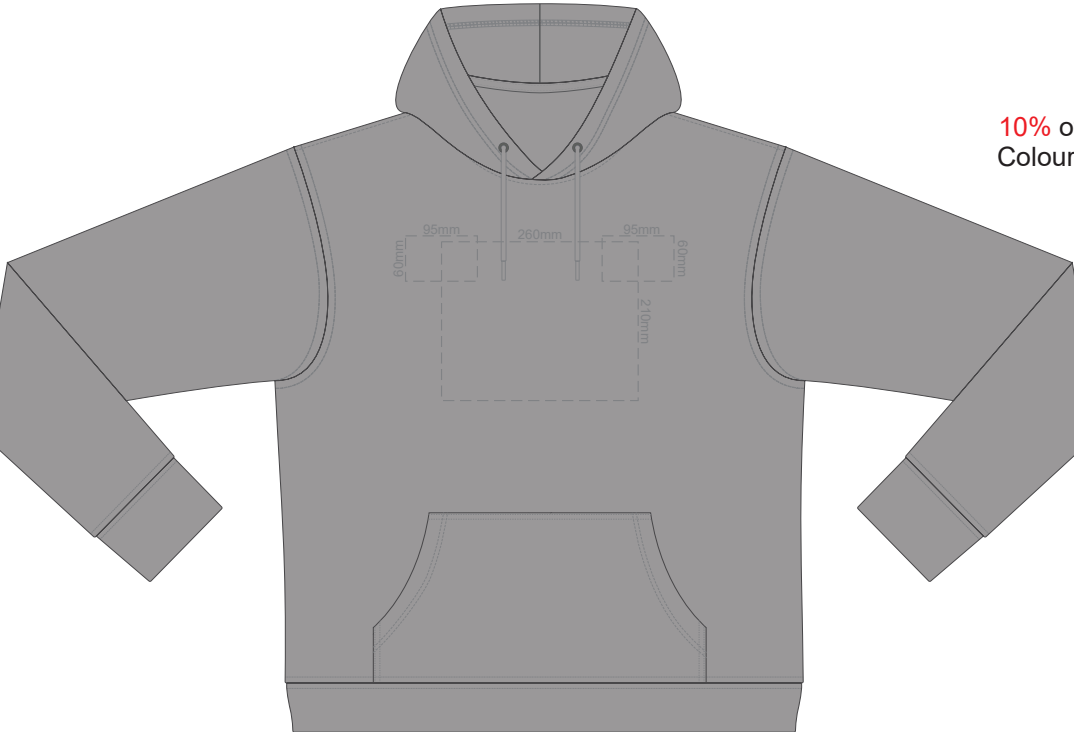

10% of Actual Size
Colourflex Transfer

FRONT 4XL