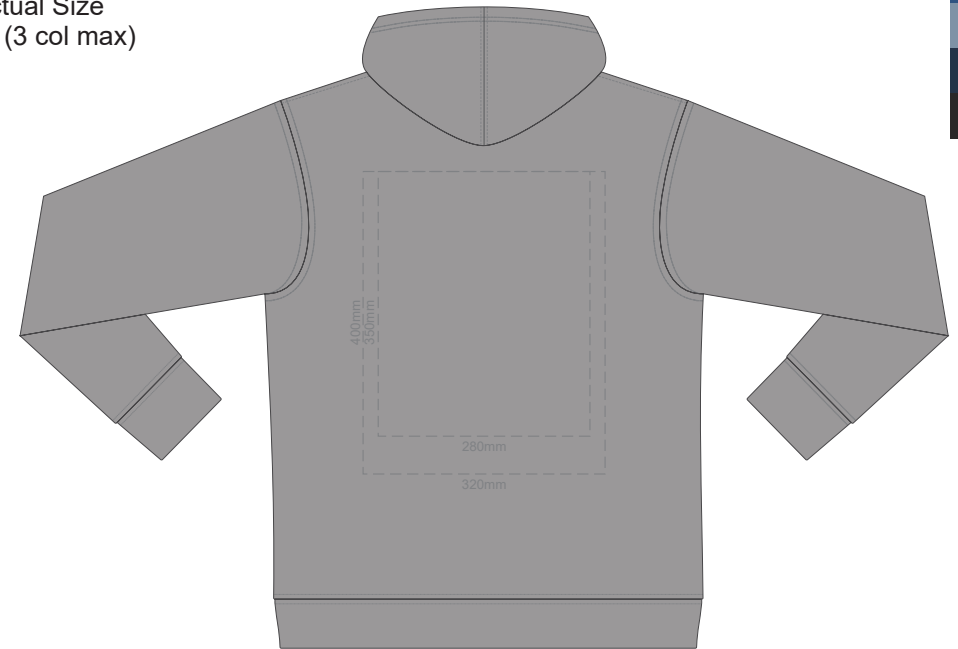

10% of Actual Size  
Screen Print (3 col max)

FRONT XS

BACK XS

10% of Actual Size  
Screen Print (3 col max)

FRONT SMALL

BACK SMALL

10% of Actual Size  
Screen Print (3 col max)

**FRONT MEDIUM**

**BACK MEDIUM**

10% of Actual Size  
Screen Print (3 col max)

**FRONT LARGE**

**BACK LARGE**

10% of Actual Size  
Screen Print (3 col max)

**FRONT XL**

**BACK XL**

10% of Actual Size  
Screen Print (3 col max)

**FRONT 2XL**

**BACK 2XL**

10% of Actual Size  
Screen Print (3 col max)

**FRONT 3XL**

**BACK 3XL**

10% of Actual Size  
Screen Print (3 col max)

**FRONT 4XL**

**BACK 4XL**

10% of Actual Size  
Colourflex Transfer

**FRONT XS**

Print area 280x200mm can be rotated to best suit.

**BACK XS**

10% of Actual Size  
Colourflex Transfer

**FRONT SMALL**

Print area 280x200mm can be rotated to best suit.