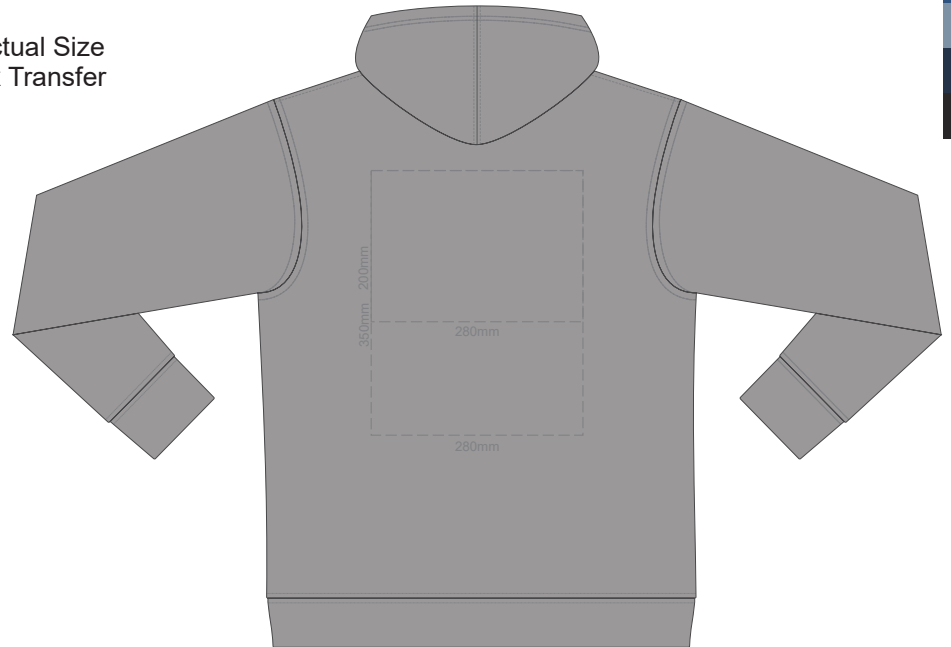

**FRONT 2XL**

**BACK 2XL**

10% of Actual Size  
Screen Print (3 col max)

**FRONT 3XL**

**BACK 3XL**

10% of Actual Size  
Screen Print (3 col max)

**FRONT 4XL**

**BACK 4XL**

10% of Actual Size  
Colourflex Transfer

**FRONT XS**

Print area 280x200mm can be rotated to best suit.

**BACK XS**

10% of Actual Size  
Colourflex Transfer

**FRONT SMALL**

Print area 280x200mm can be rotated to best suit.

**BACK SMALL**

10% of Actual Size  
Colourflex Transfer

**FRONT MEDIUM**

Print area 280x200mm can be rotated to best suit.

**BACK MEDIUM**

10% of Actual Size  
Colourflex Transfer

**FRONT LARGE**

Print area 280x200mm can be rotated to best suit.

**BACK LARGE**

10% of Actual Size  
Colourflex Transfer

**FRONT XL**

Print area 280x200mm can be rotated to best suit.

**BACK XL**

10% of Actual Size  
Colourflex Transfer

**FRONT 2XL**

Print area 280x200mm can be rotated to best suit.