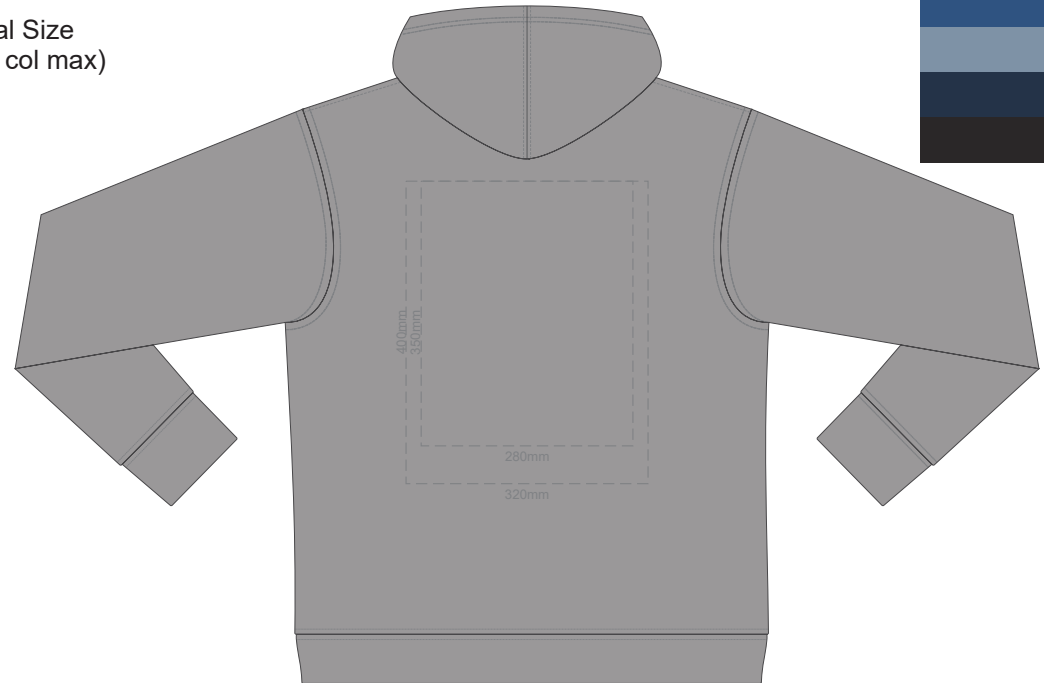

10% of Actual Size  
Screen Print (3 col max)

FRONT XS

BACK XS

10% of Actual Size  
Screen Print (3 col max)

FRONT SMALL

BACK SMALL

10% of Actual Size  
Screen Print (3 col max)

**FRONT MEDIUM**

**BACK MEDIUM**

10% of Actual Size  
Screen Print (3 col max)

**FRONT LARGE**

**BACK LARGE**

10% of Actual Size  
Screen Print (3 col max)

**FRONT XL**

**BACK XL**

10% of Actual Size  
Screen Print (3 col max)

**FRONT 2XL**

**BACK 2XL**

10% of Actual Size  
Screen Print (3 col max)

**FRONT 3XL**

**BACK 3XL**

10% of Actual Size  
Screen Print (3 col max)

**FRONT 4XL**

**BACK 4XL**

10% of Actual Size  
Colourflex Transfer

**FRONT XS**

Print area 280x200mm can be rotated to best suit.

**BACK XS**

10% of Actual Size  
Colourflex Transfer

**FRONT SMALL**

Print area 280x200mm can be rotated to best suit.