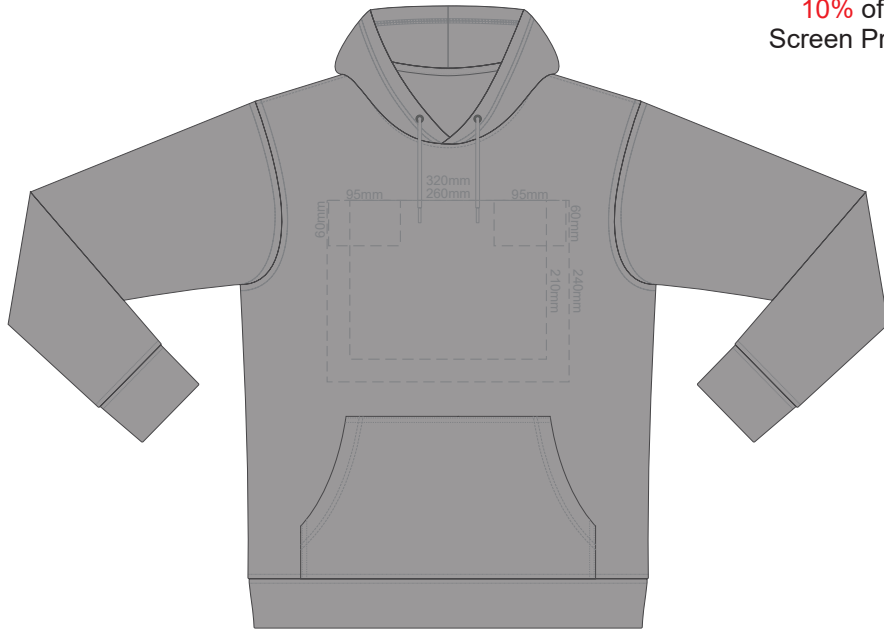

10% of Actual Size  
Screen Print (3 col max)

FRONT XS

BACK XS

10% of Actual Size  
Screen Print (3 col max)

FRONT SMALL

BACK SMALL

10% of Actual Size  
Screen Print (3 col max)

**FRONT MEDIUM**

**BACK MEDIUM**

10% of Actual Size  
Screen Print (3 col max)

**FRONT LARGE**

**BACK LARGE**

10% of Actual Size  
Screen Print (3 col max)

**FRONT XL**

**BACK XL**

10% of Actual Size  
Screen Print (3 col max)

**FRONT 2XL**

**BACK 2XL**

10% of Actual Size  
Screen Print (3 col max)

**FRONT 3XL**

**BACK 3XL**

10% of Actual Size  
Screen Print (3 col max)

**FRONT 4XL**

**BACK 4XL**

10% of Actual Size  
Colourflex Transfer

**FRONT XS**

Print area 280x200mm can be rotated to best suit.

**BACK XS**

10% of Actual Size  
Colourflex Transfer

**FRONT SMALL**

Print area 280x200mm can be rotated to best suit.