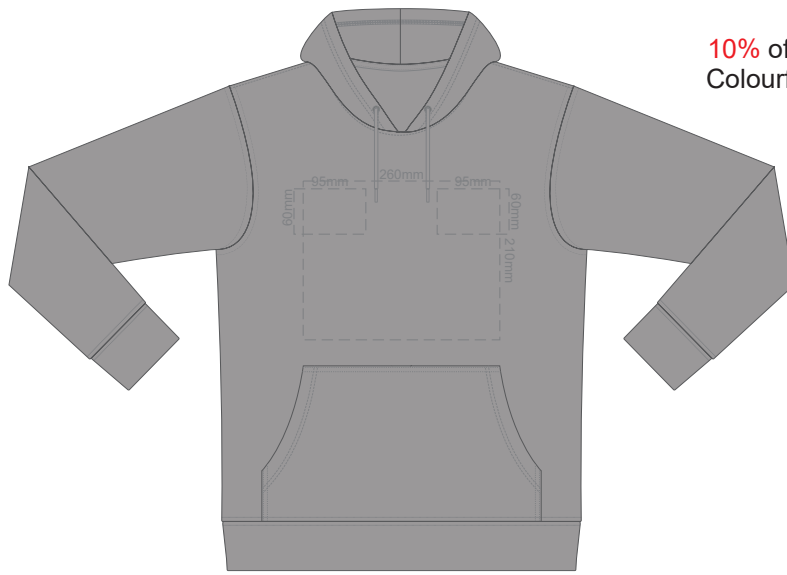

**BACK MEDIUM**

10% of Actual Size  
Screen Print (3 col max)

**FRONT LARGE**

**BACK LARGE**

10% of Actual Size  
Screen Print (3 col max)

**FRONT XL**

**BACK XL**

10% of Actual Size  
Screen Print (3 col max)

**FRONT 2XL**

**BACK 2XL**

10% of Actual Size  
Screen Print (3 col max)

**FRONT 3XL**

**BACK 3XL**

10% of Actual Size  
Screen Print (3 col max)

**FRONT 4XL**

**BACK 4XL**

10% of Actual Size  
Colourflex Transfer

**FRONT XS**

Print area 280x200mm can be rotated to best suit.

**BACK XS**

10% of Actual Size  
Colourflex Transfer

**FRONT SMALL**

Print area 280x200mm can be rotated to best suit.