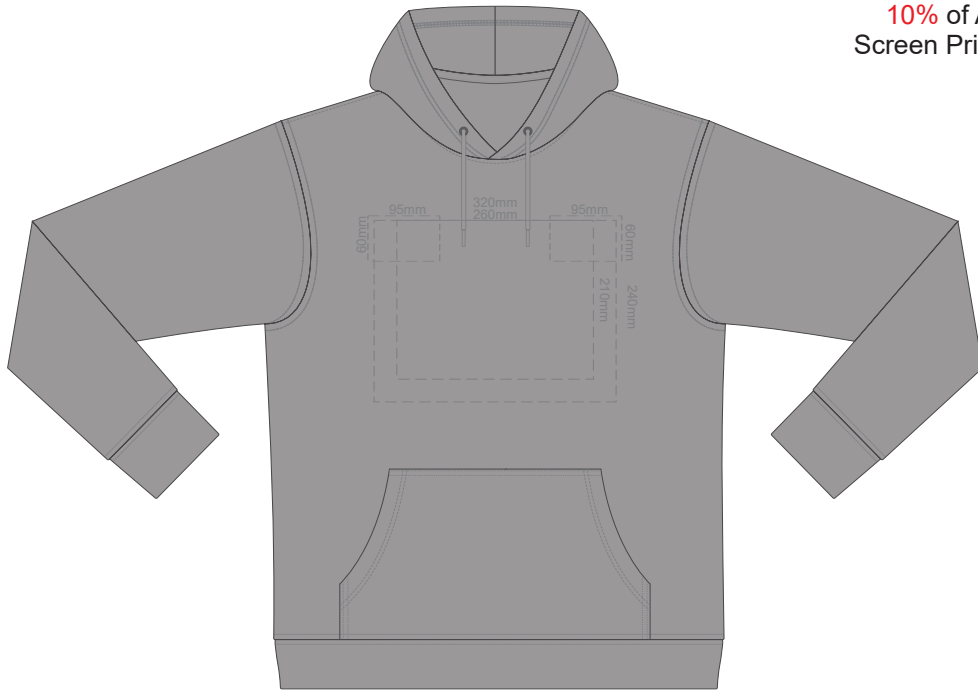

10% of Actual Size  
Screen Print (3 col max)

FRONT XS

BACK XS

10% of Actual Size  
Screen Print (3 col max)

FRONT SMALL

BACK SMALL

10% of Actual Size  
Screen Print (3 col max)

**FRONT MEDIUM**

**BACK MEDIUM**

10% of Actual Size  
Screen Print (3 col max)

**FRONT LARGE**

**BACK LARGE**

10% of Actual Size  
Screen Print (3 col max)

**FRONT XL**

**BACK XL**

10% of Actual Size  
Screen Print (3 col max)

**FRONT 2XL**

**BACK 2XL**

10% of Actual Size  
Screen Print (3 col max)

**FRONT 3XL**

**BACK 3XL**

10% of Actual Size  
Screen Print (3 col max)

**FRONT 4XL**

**BACK 4XL**

10% of Actual Size  
Colourflex Transfer

**FRONT XS**

Print area 280x200mm can be rotated to best suit.

**BACK XS**

10% of Actual Size  
Colourflex Transfer

**FRONT SMALL**

Print area 280x200mm can be rotated to best suit.