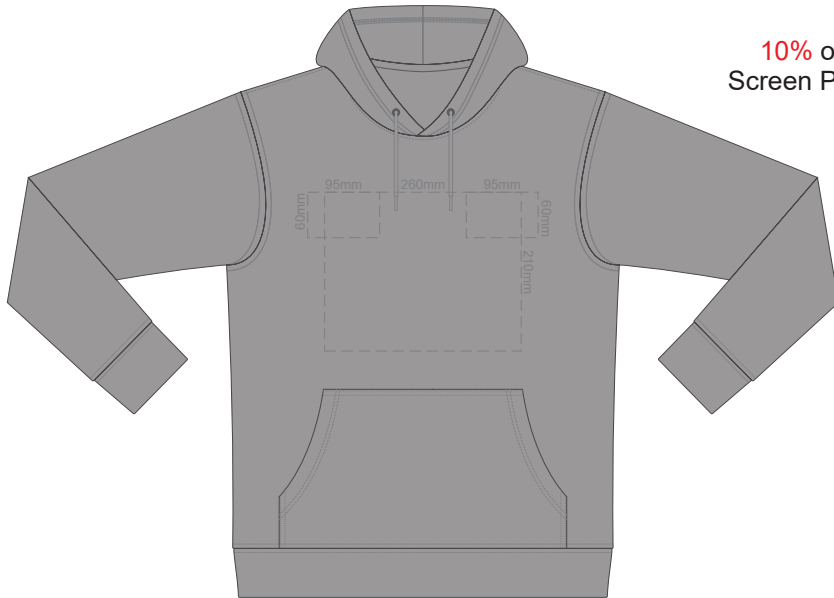

10% of Actual Size  
Screen Print (3 col max)

FRONT XS

BACK XS

10% of Actual Size  
Screen Print (3 col max)

FRONT SMALL

BACK SMALL

10% of Actual Size  
Screen Print (3 col max)

**FRONT MEDIUM**

**BACK MEDIUM**

10% of Actual Size  
Screen Print (3 col max)

**FRONT LARGE**

**BACK LARGE**

10% of Actual Size  
Screen Print (3 col max)

**FRONT XL**

**BACK XL**

10% of Actual Size  
Screen Print (3 col max)

**FRONT 2XL**

**BACK 2XL**

10% of Actual Size  
Screen Print (3 col max)

**FRONT 3XL**

**BACK 3XL**

10% of Actual Size  
Screen Print (3 col max)

**FRONT 4XL**

**BACK 4XL**

10% of Actual Size  
Colourflex Transfer

**FRONT XS**

Print area 280x200mm can be rotated to best suit.

**BACK XS**

10% of Actual Size  
Colourflex Transfer

**FRONT SMALL**

Print area 280x200mm can be rotated to best suit.