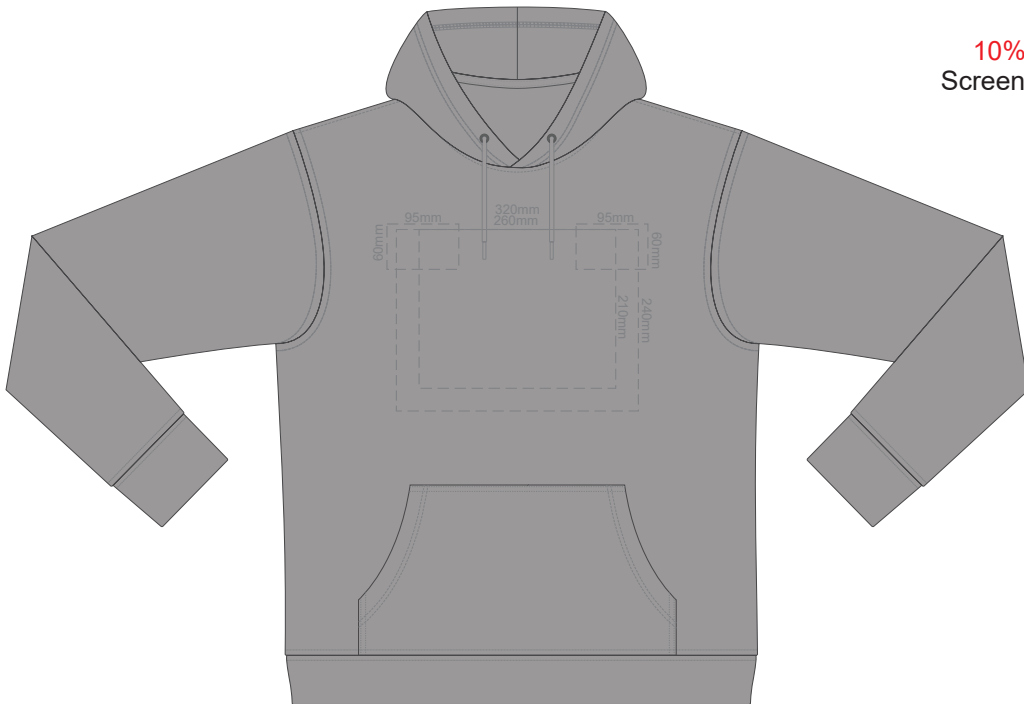

10% of Actual Size  
Screen Print (3 col max)

FRONT XS

BACK XS

10% of Actual Size  
Screen Print (3 col max)

FRONT SMALL

BACK SMALL

10% of Actual Size  
Screen Print (3 col max)

**FRONT MEDIUM**

**BACK MEDIUM**

10% of Actual Size  
Screen Print (3 col max)

**FRONT LARGE**

**BACK LARGE**

10% of Actual Size  
Screen Print (3 col max)

**FRONT XL**

**BACK XL**

10% of Actual Size  
Screen Print (3 col max)

**FRONT 2XL**

**BACK 2XL**

10% of Actual Size  
Screen Print (3 col max)

**FRONT 3XL**

**BACK 3XL**

10% of Actual Size  
Screen Print (3 col max)

**FRONT 4XL**

**BACK 4XL**

10% of Actual Size  
Colourflex Transfer

**FRONT XS**

Print area 280x200mm can be rotated to best suit.

**BACK XS**

10% of Actual Size  
Colourflex Transfer

**FRONT SMALL**

Print area 280x200mm can be rotated to best suit.