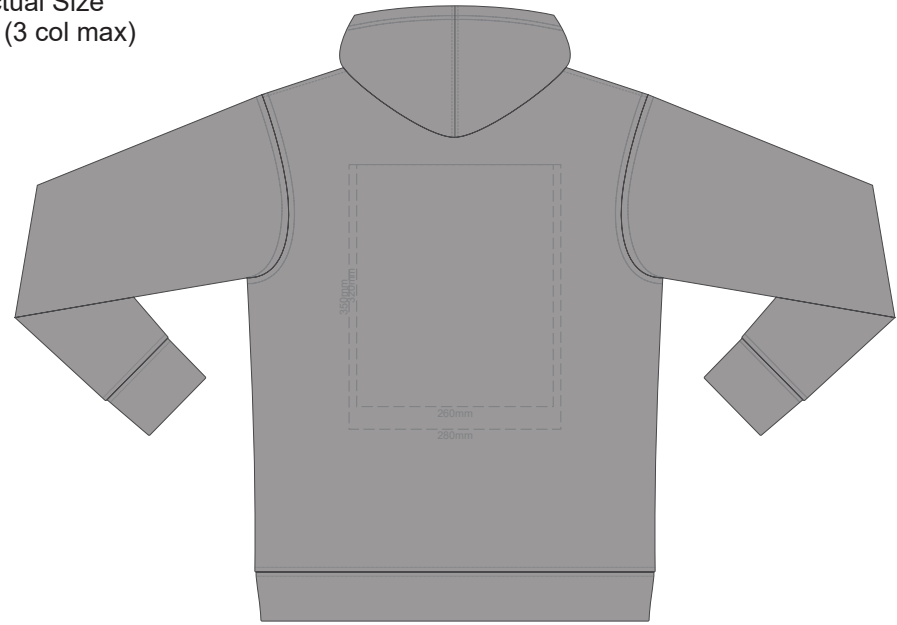

10% of Actual Size  
Screen Print (3 col max)

FRONT XS

BACK XS

10% of Actual Size  
Screen Print (3 col max)

FRONT SMALL

BACK SMALL

10% of Actual Size  
Screen Print (3 col max)

**FRONT MEDIUM**

**BACK MEDIUM**

10% of Actual Size  
Screen Print (3 col max)

**FRONT LARGE**

**BACK LARGE**

10% of Actual Size  
Screen Print (3 col max)

**FRONT XL**

**BACK XL**

10% of Actual Size  
Screen Print (3 col max)

**FRONT 2XL**

**BACK 2XL**

10% of Actual Size  
Screen Print (3 col max)

**FRONT 3XL**

**BACK 3XL**

10% of Actual Size  
Screen Print (3 col max)

**FRONT 4XL**

**BACK 4XL**

10% of Actual Size  
Colourflex Transfer

**FRONT XS**

Print area 280x200mm can be rotated to best suit.

**BACK XS**

10% of Actual Size  
Colourflex Transfer

**FRONT SMALL**

Print area 280x200mm can be rotated to best suit.