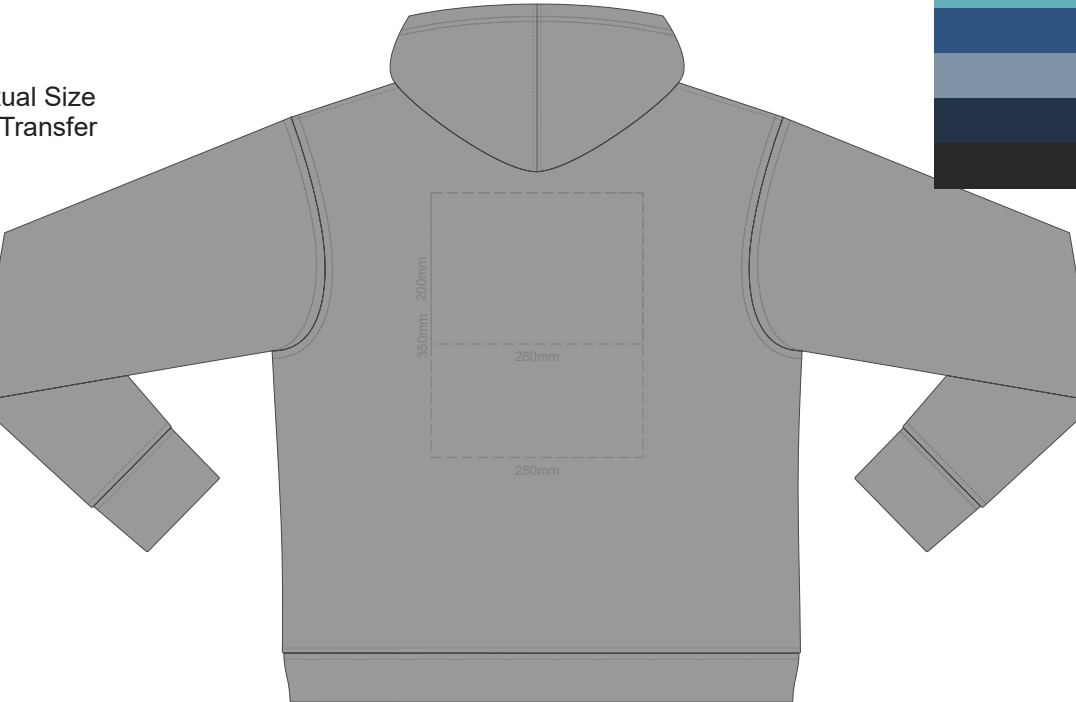

10% of Actual Size
Colourflex Transfer

10% of Actual Size
Colourflex Transfer

BACK 4XL