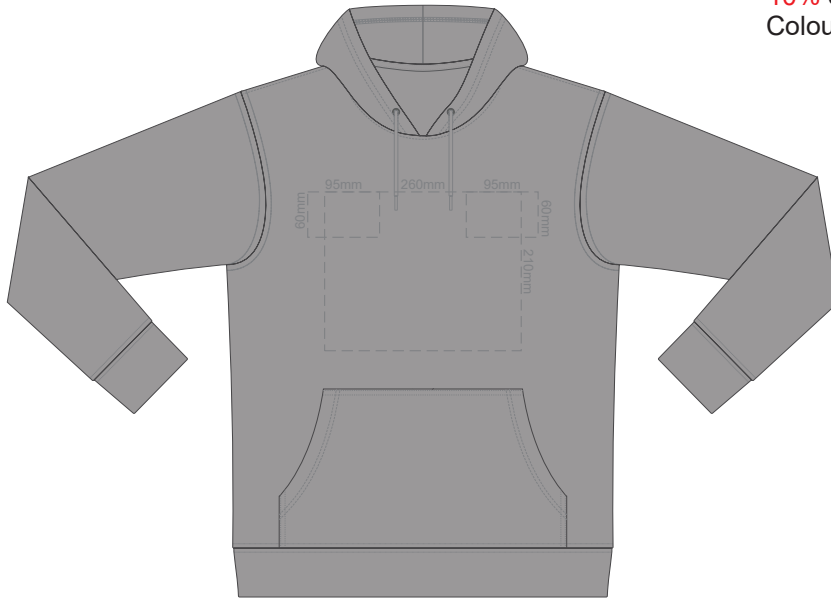

**FRONT 2XL**

**BACK 2XL**

10% of Actual Size  
Screen Print (3 col max)

**FRONT 3XL**

**BACK 3XL**

10% of Actual Size  
Screen Print (3 col max)

**FRONT 4XL**

**BACK 4XL**

10% of Actual Size  
Colourflex Transfer

**FRONT XS**

Print area 280x200mm can be rotated to best suit.

**BACK XS**

10% of Actual Size  
Colourflex Transfer

**FRONT SMALL**

Print area 280x200mm can be rotated to best suit.