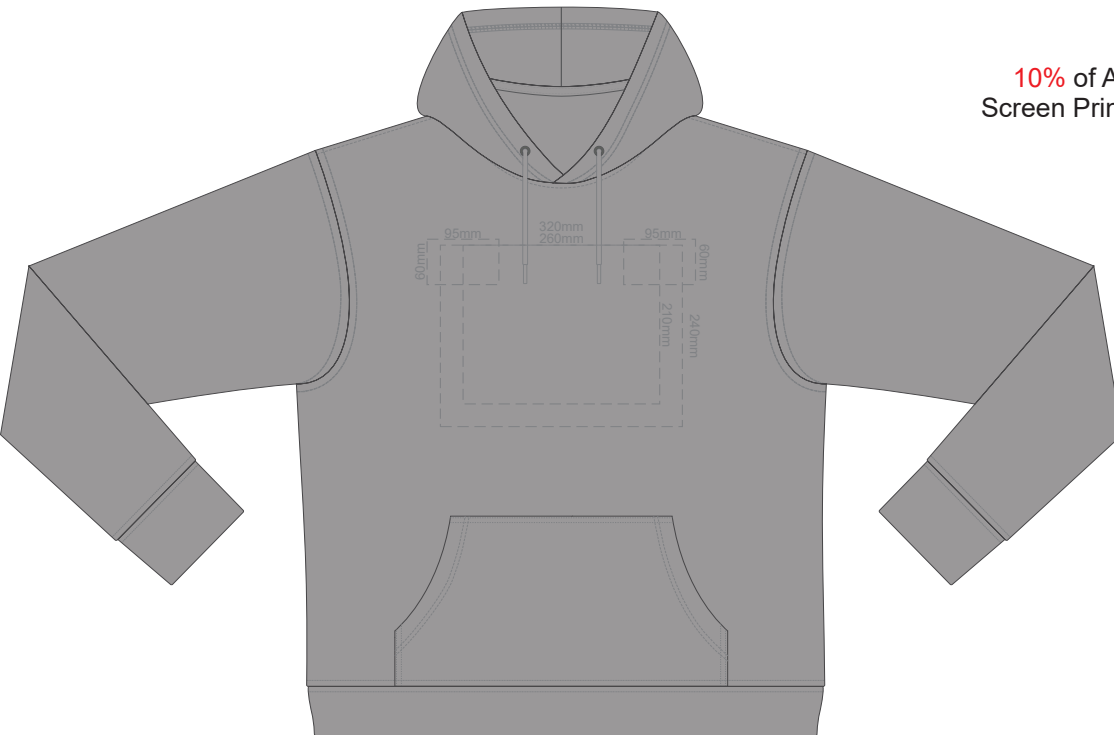

10% of Actual Size  
Screen Print (3 col max)

FRONT XS

BACK XS

10% of Actual Size  
Screen Print (3 col max)

FRONT SMALL

BACK SMALL

10% of Actual Size  
Screen Print (3 col max)

**FRONT MEDIUM**

**BACK MEDIUM**

10% of Actual Size  
Screen Print (3 col max)

**FRONT LARGE**

**BACK LARGE**

10% of Actual Size  
Screen Print (3 col max)

**FRONT XL**

**BACK XL**

10% of Actual Size  
Screen Print (3 col max)

**FRONT 2XL**

**BACK 2XL**

10% of Actual Size  
Screen Print (3 col max)

**FRONT 3XL**

**BACK 3XL**

10% of Actual Size  
Screen Print (3 col max)

**FRONT 4XL**

**BACK 4XL**

10% of Actual Size  
Colourflex Transfer

**FRONT XS**

Print area 280x200mm can be rotated to best suit.

**BACK XS**

10% of Actual Size  
Colourflex Transfer

**FRONT SMALL**

Print area 280x200mm can be rotated to best suit.