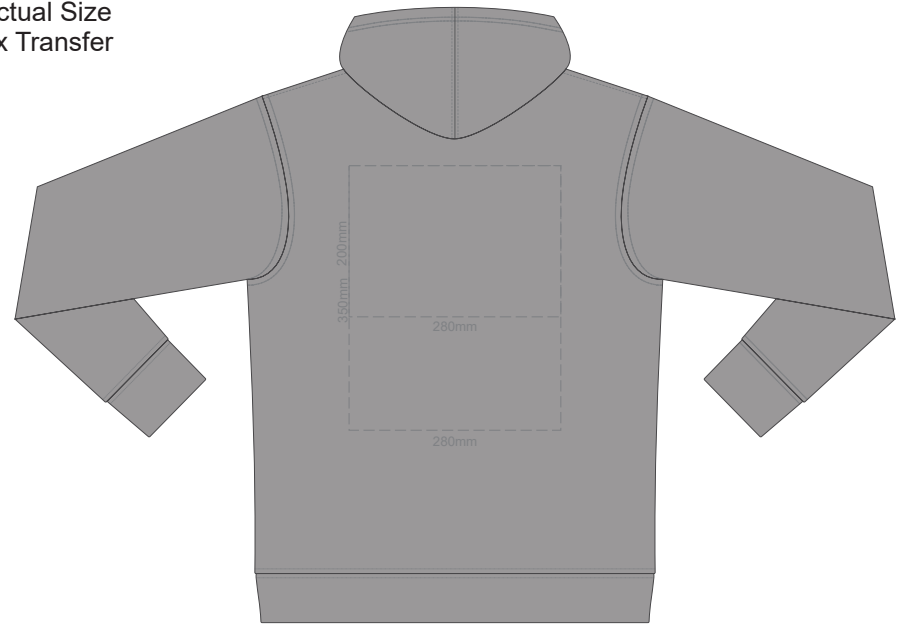

**FRONT 2XL**

**BACK 2XL**

10% of Actual Size  
Screen Print (3 col max)

**FRONT 3XL**

**BACK 3XL**

10% of Actual Size  
Screen Print (3 col max)

**FRONT 4XL**

**BACK 4XL**

10% of Actual Size  
Colourflex Transfer

**FRONT XS**

Print area 280x200mm can be rotated to best suit.

**BACK XS**

10% of Actual Size  
Colourflex Transfer

**FRONT SMALL**

Print area 280x200mm can be rotated to best suit.

**BACK SMALL**

10% of Actual Size  
Colourflex Transfer

**FRONT MEDIUM**

Print area 280x200mm can be rotated to best suit.

**BACK MEDIUM**

10% of Actual Size  
Colourflex Transfer

**FRONT LARGE**

Print area 280x200mm can be rotated to best suit.

**BACK LARGE**

10% of Actual Size  
Colourflex Transfer

**FRONT XL**

Print area 280x200mm can be rotated to best suit.

**BACK XL**

10% of Actual Size  
Colourflex Transfer

**FRONT 2XL**

Print area 280x200mm can be rotated to best suit.