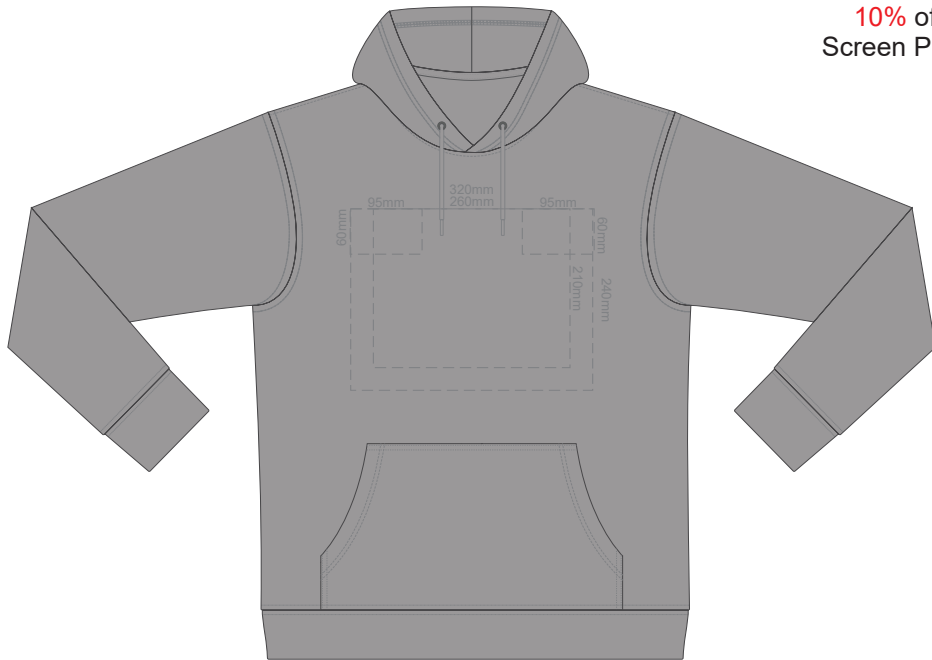

10% of Actual Size  
Screen Print (3 col max)

FRONT XS

BACK XS

10% of Actual Size  
Screen Print (3 col max)

FRONT SMALL

BACK SMALL

10% of Actual Size  
Screen Print (3 col max)

**FRONT MEDIUM**

**BACK MEDIUM**

10% of Actual Size  
Screen Print (3 col max)

**FRONT LARGE**

**BACK LARGE**

10% of Actual Size  
Screen Print (3 col max)

**FRONT XL**

**BACK XL**

10% of Actual Size  
Screen Print (3 col max)

**FRONT 2XL**

**BACK 2XL**

10% of Actual Size  
Screen Print (3 col max)

**FRONT 3XL**

**BACK 3XL**

10% of Actual Size  
Screen Print (3 col max)

**FRONT 4XL**

**BACK 4XL**

10% of Actual Size  
Colourflex Transfer

**FRONT XS**

Print area 280x200mm can be rotated to best suit.

**BACK XS**

10% of Actual Size  
Colourflex Transfer

**FRONT SMALL**

Print area 280x200mm can be rotated to best suit.