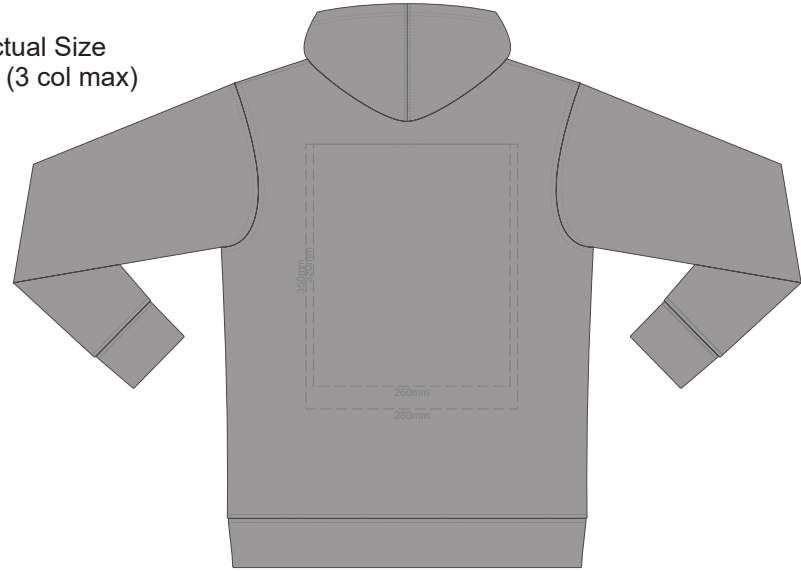

10% of Actual Size  
Screen Print (3 col max)

FRONT XS

BACK XS

10% of Actual Size  
Screen Print (3 col max)

FRONT SMALL

BACK SMALL

10% of Actual Size  
Screen Print (3 col max)

**FRONT MEDIUM**

**BACK MEDIUM**

10% of Actual Size  
Screen Print (3 col max)

**FRONT LARGE**

**BACK LARGE**

10% of Actual Size  
Screen Print (3 col max)

**FRONT XL**

**BACK XL**

10% of Actual Size  
Screen Print (3 col max)

**FRONT 2XL**

**BACK 2XL**

10% of Actual Size  
Screen Print (3 col max)

**FRONT 3XL**

**BACK 3XL**

10% of Actual Size  
Screen Print (3 col max)

**FRONT 4XL**

**BACK 4XL**

10% of Actual Size  
Colourflex Transfer

**FRONT XS**

Print area 280x200mm can be rotated to best suit.

**BACK XS**

10% of Actual Size  
Colourflex Transfer

**FRONT SMALL**

Print area 280x200mm can be rotated to best suit.