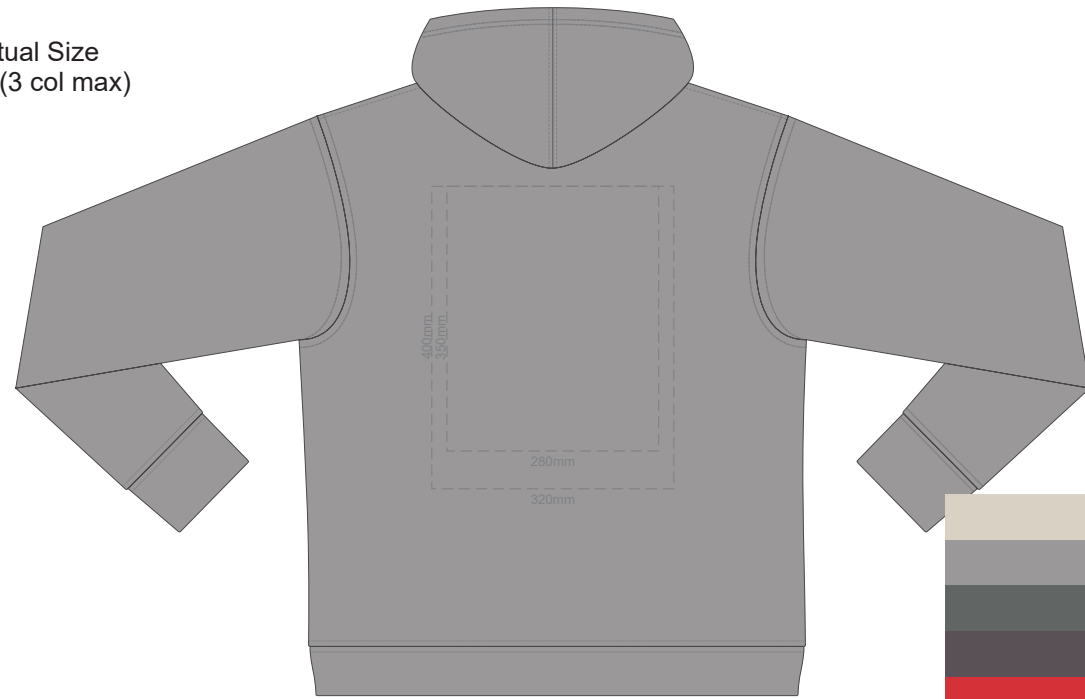

10% of Actual Size  
Screen Print (3 col max)

FRONT XS

BACK XS

10% of Actual Size  
Screen Print (3 col max)

FRONT SMALL

BACK SMALL

10% of Actual Size  
Screen Print (3 col max)

**FRONT MEDIUM**

**BACK MEDIUM**

10% of Actual Size  
Screen Print (3 col max)

**FRONT LARGE**

**BACK LARGE**

10% of Actual Size  
Screen Print (3 col max)

**FRONT XL**

**BACK XL**

10% of Actual Size  
Screen Print (3 col max)

**FRONT 2XL**

**BACK 2XL**

10% of Actual Size  
Screen Print (3 col max)

**FRONT 3XL**

**BACK 3XL**

10% of Actual Size  
Screen Print (3 col max)

**FRONT 4XL**

**BACK 4XL**

10% of Actual Size  
Colourflex Transfer

**FRONT XS**

Print area 280x200mm can be rotated to best suit.

**BACK XS**

10% of Actual Size  
Colourflex Transfer

**FRONT SMALL**

Print area 280x200mm can be rotated to best suit.