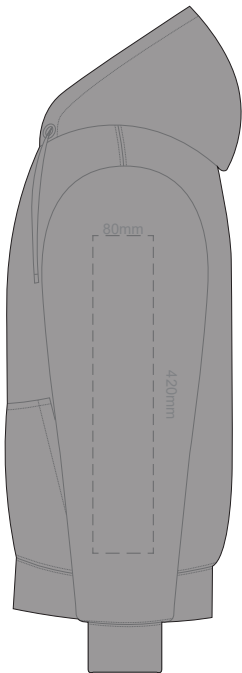

**BACK 2XL**

10% of Actual Size  
Colourflex Transfer

**FRONT 3XL**

Print area 280x200mm can be rotated to best suit.

**BACK 3XL**

10% of Actual Size  
Colourflex Transfer

**FRONT 4XL**

Print area 280x200mm can be rotated to best suit.

**BACK 4XL**

100% of Actual Size  
Colourflex Transfer

**SIDE 1 XS**

**SIDE 2 XS**

100% of Actual Size  
Colourflex Transfer

**SIDE 1 SMALL**

**SIDE 2 SMALL**

100% of Actual Size  
Colourflex Transfer

**SIDE 1 MEDIUM**

**SIDE 2 MEDIUM**

100% of Actual Size  
Colourflex Transfer

**SIDE 1 LARGE**

**SIDE 2 LARGE**

100% of Actual Size  
Colourflex Transfer

100% of Actual Size  
Colourflex Transfer

SIDE 1 XL

SIDE 2 XL

SIDE 1 2XL

SIDE 2 2XL

100% of Actual Size  
Colourflex Transfer

100% of Actual Size  
Colourflex Transfer

SIDE 1 3XL

SIDE 2 3XL

SIDE 1 4XL