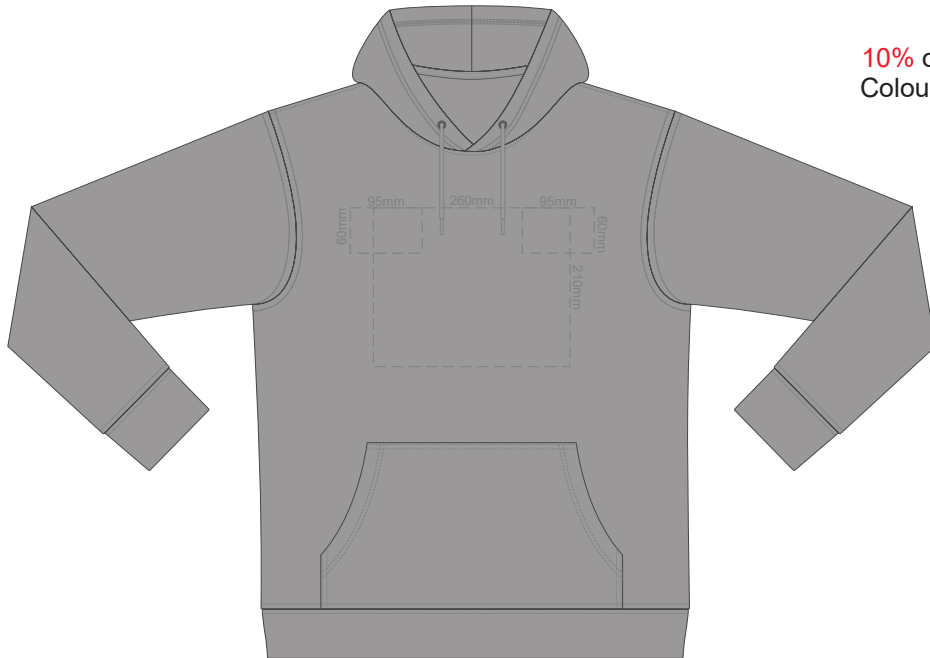

10% of Actual Size  
Colourflex Transfer

**FRONT XS**

Print area 280x200mm can be rotated to best suit.

**BACK XS**

10% of Actual Size  
Colourflex Transfer

**FRONT SMALL**

Print area 280x200mm can be rotated to best suit.

**BACK SMALL**

10% of Actual Size  
Colourflex Transfer

**FRONT MEDIUM**

Print area 280x200mm can be rotated to best suit.

**BACK MEDIUM**

10% of Actual Size  
Colourflex Transfer

**FRONT LARGE**

Print area 280x200mm can be rotated to best suit.

**BACK LARGE**

10% of Actual Size  
Colourflex Transfer

**FRONT XL**

Print area 280x200mm can be rotated to best suit.

**BACK XL**

10% of Actual Size  
Colourflex Transfer

**FRONT 2XL**

Print area 280x200mm can be rotated to best suit.