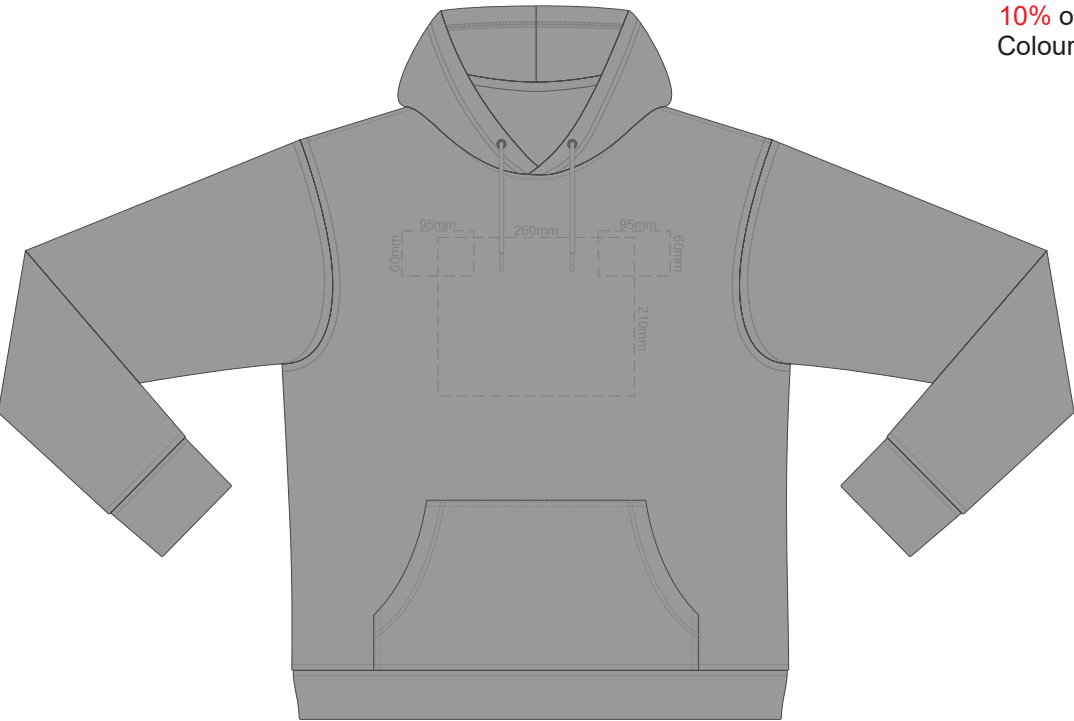

10% of Actual Size
Colourflex Transfer

FRONT 3XL