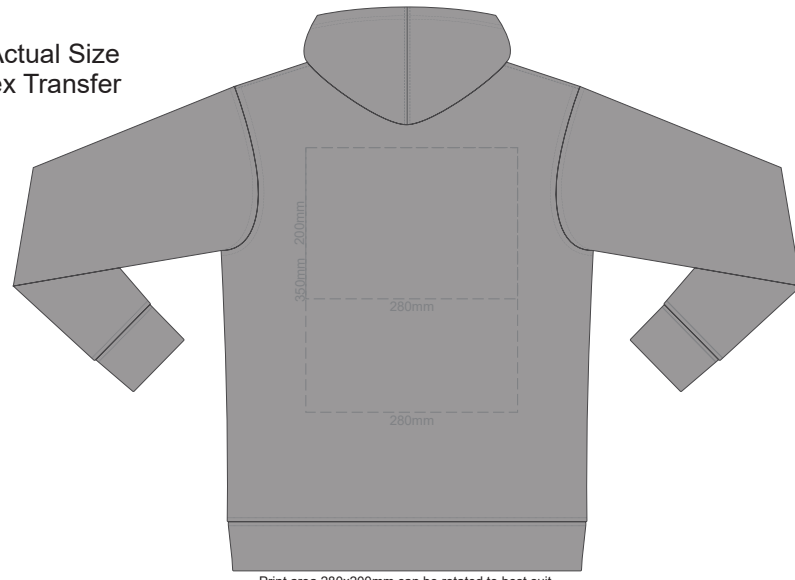

10% of Actual Size  
Screen Print (3 col max)

FRONT XS

BACK XS

10% of Actual Size  
Screen Print (3 col max)

FRONT SMALL

BACK SMALL

10% of Actual Size  
Screen Print (3 col max)

**FRONT MEDIUM**

**BACK MEDIUM**

10% of Actual Size  
Screen Print (3 col max)

**FRONT LARGE**

**BACK LARGE**

10% of Actual Size  
Screen Print (3 col max)

**FRONT XL**

**BACK XL**

10% of Actual Size  
Screen Print (3 col max)

**FRONT 2XL**

**BACK 2XL**

10% of Actual Size  
Screen Print (3 col max)

**FRONT 3XL**

**BACK 3XL**

10% of Actual Size  
Screen Print (3 col max)

**FRONT 4XL**

**BACK 4XL**

10% of Actual Size  
Colourflex Transfer

**FRONT XS**

Print area 280x200mm can be rotated to best suit.

**BACK XS**

10% of Actual Size  
Colourflex Transfer

**FRONT SMALL**

Print area 280x200mm can be rotated to best suit.