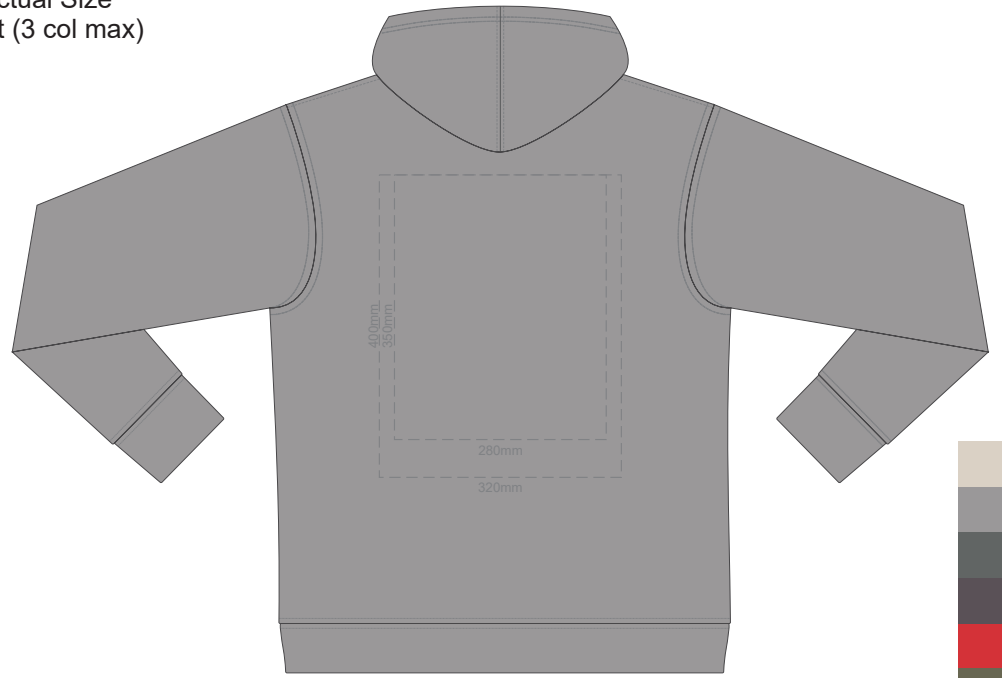

10% of Actual Size  
Screen Print (3 col max)

FRONT XS

BACK XS

10% of Actual Size  
Screen Print (3 col max)

FRONT SMALL

BACK SMALL

10% of Actual Size  
Screen Print (3 col max)

**FRONT MEDIUM**

**BACK MEDIUM**

10% of Actual Size  
Screen Print (3 col max)

**FRONT LARGE**

**BACK LARGE**

10% of Actual Size  
Screen Print (3 col max)

**FRONT XL**

**BACK XL**

10% of Actual Size  
Screen Print (3 col max)

**FRONT 2XL**

**BACK 2XL**

10% of Actual Size  
Screen Print (3 col max)

**FRONT 3XL**

**BACK 3XL**

10% of Actual Size  
Screen Print (3 col max)

**FRONT 4XL**

**BACK 4XL**

10% of Actual Size  
Colourflex Transfer

**FRONT XS**

Print area 280x200mm can be rotated to best suit.

**BACK XS**

10% of Actual Size  
Colourflex Transfer

**FRONT SMALL**

Print area 280x200mm can be rotated to best suit.