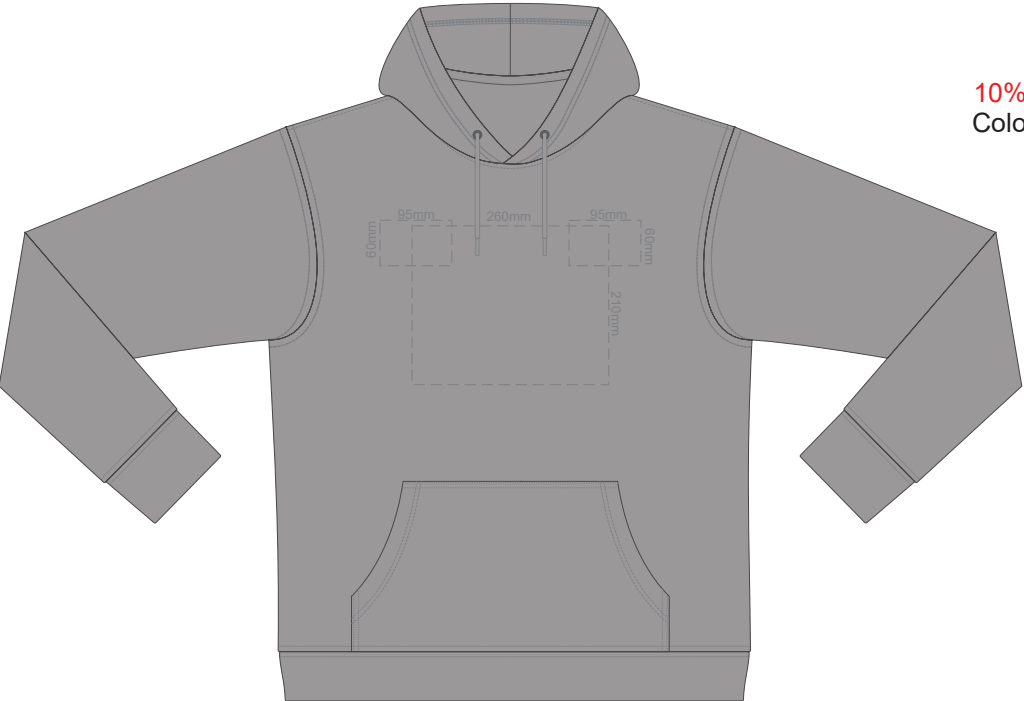

10% of Actual Size
Colourflex Transfer

FRONT 2XL