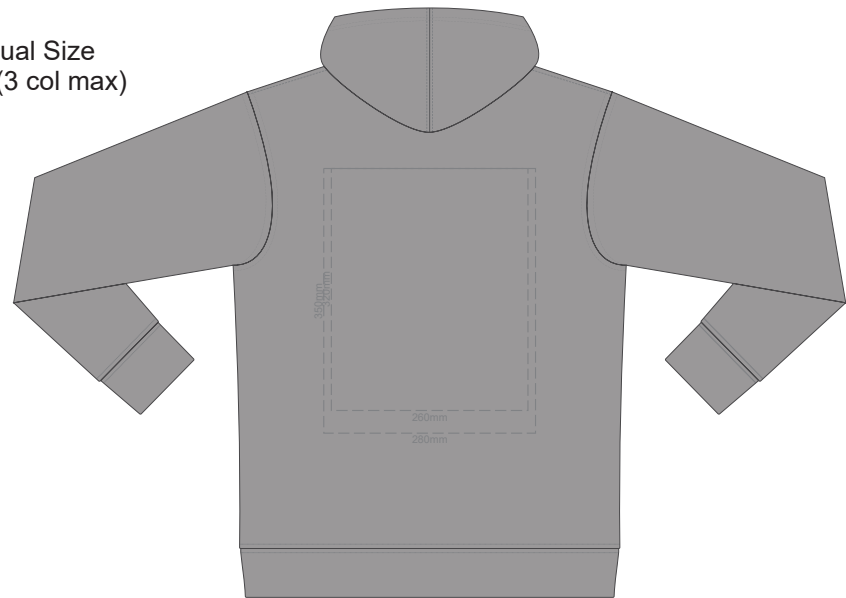

10% of Actual Size  
Screen Print (3 col max)

FRONT XS

BACK XS

10% of Actual Size  
Screen Print (3 col max)

FRONT SMALL

BACK SMALL

10% of Actual Size  
Screen Print (3 col max)

**FRONT MEDIUM**

**BACK MEDIUM**

10% of Actual Size  
Screen Print (3 col max)

**FRONT LARGE**

**BACK LARGE**

10% of Actual Size  
Screen Print (3 col max)

**FRONT XL**

**BACK XL**

10% of Actual Size  
Screen Print (3 col max)

**FRONT 2XL**

**BACK 2XL**

10% of Actual Size  
Screen Print (3 col max)

**FRONT 3XL**

**BACK 3XL**

10% of Actual Size  
Screen Print (3 col max)

**FRONT 4XL**

**BACK 4XL**

10% of Actual Size  
Colourflex Transfer

**FRONT XS**

Print area 280x200mm can be rotated to best suit.

**BACK XS**

10% of Actual Size  
Colourflex Transfer

**FRONT SMALL**

Print area 280x200mm can be rotated to best suit.