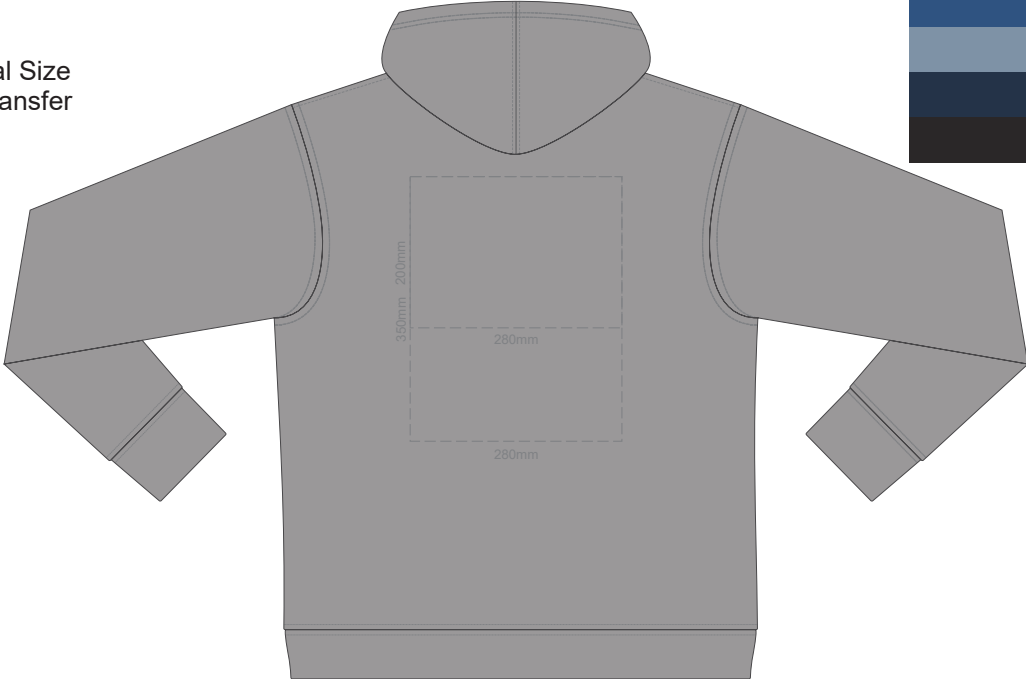

10% of Actual Size
Colourflex Transfer

10% of Actual Size
Colourflex Transfer

BACK 2XL