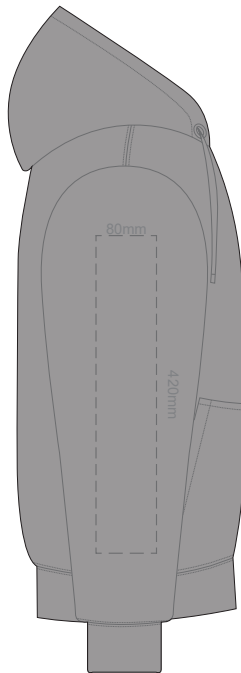

**BACK 2XL**

10% of Actual Size  
Colourflex Transfer

**FRONT 3XL**

Print area 280x200mm can be rotated to best suit.

**BACK 3XL**

10% of Actual Size  
Colourflex Transfer

**FRONT 4XL**

Print area 280x200mm can be rotated to best suit.

**BACK 4XL**

100% of Actual Size  
Colourflex Transfer

**SIDE 1 XS**

**SIDE 2 XS**

100% of Actual Size  
Colourflex Transfer

**SIDE 1 SMALL**

**SIDE 2 SMALL**

100% of Actual Size  
Colourflex Transfer

**SIDE 1 MEDIUM**

**SIDE 2 MEDIUM**

100% of Actual Size  
Colourflex Transfer

**SIDE 1 LARGE**

**SIDE 2 LARGE**

100% of Actual Size  
Colourflex Transfer

100% of Actual Size  
Colourflex Transfer

SIDE 1 XL

SIDE 2 XL

SIDE 1 2XL

SIDE 2 2XL

100% of Actual Size  
Colourflex Transfer

100% of Actual Size  
Colourflex Transfer

SIDE 1 3XL

SIDE 2 3XL

SIDE 1 4XL