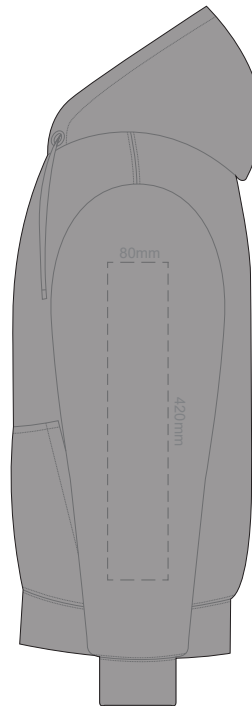

**BACK 2XL**

10% of Actual Size  
Colourflex Transfer

**FRONT 3XL**

Print area 280x200mm can be rotated to best suit.

**BACK 3XL**

10% of Actual Size  
Colourflex Transfer

**FRONT 4XL**

Print area 280x200mm can be rotated to best suit.

**BACK 4XL**

100% of Actual Size  
Colourflex Transfer

**SIDE 1 XS**

**SIDE 2 XS**

100% of Actual Size  
Colourflex Transfer

**SIDE 1 SMALL**

**SIDE 2 SMALL**

100% of Actual Size  
Colourflex Transfer

**SIDE 1 MEDIUM**

**SIDE 2 MEDIUM**

100% of Actual Size  
Colourflex Transfer

**SIDE 1 LARGE**

**SIDE 2 LARGE**

100% of Actual Size  
Colourflex Transfer

100% of Actual Size  
Colourflex Transfer

SIDE 1 XL

SIDE 2 XL

SIDE 1 2XL

SIDE 2 2XL

100% of Actual Size  
Colourflex Transfer

100% of Actual Size  
Colourflex Transfer

SIDE 1 3XL

SIDE 2 3XL

SIDE 1 4XL