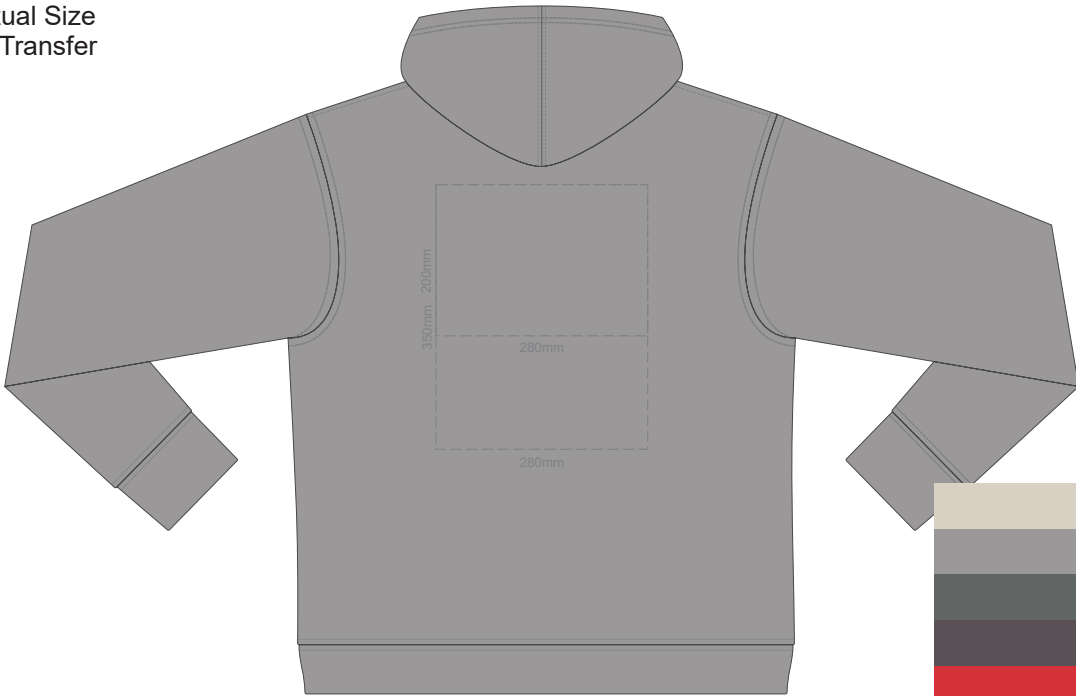

10% of Actual Size
Colourflex Transfer

BACK 3XL

10% of Actual Size
Colourflex Transfer