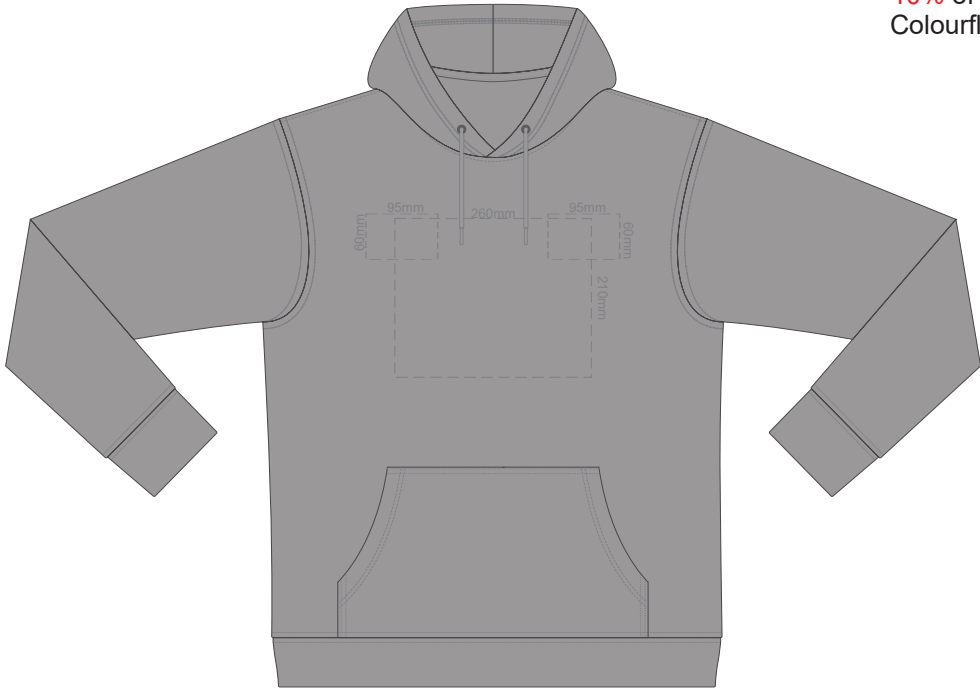

10% of Actual Size
Colourflex Transfer

FRONT XL