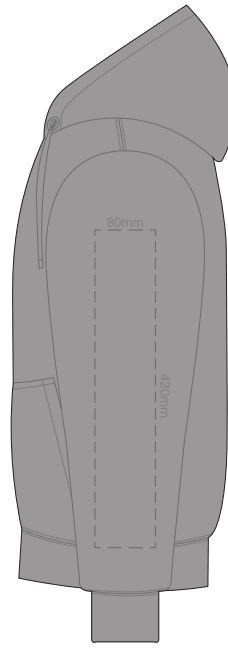

**BACK 2XL**

10% of Actual Size  
Colourflex Transfer

**FRONT 3XL**

Print area 280x200mm can be rotated to best suit.

**BACK 3XL**

10% of Actual Size  
Colourflex Transfer

**FRONT 4XL**

Print area 280x200mm can be rotated to best suit.

**BACK 4XL**

100% of Actual Size  
Colourflex Transfer

**SIDE 1 XS**

**SIDE 2 XS**

100% of Actual Size  
Colourflex Transfer

**SIDE 1 SMALL**

**SIDE 2 SMALL**

100% of Actual Size  
Colourflex Transfer

**SIDE 1 MEDIUM**

**SIDE 2 MEDIUM**

100% of Actual Size  
Colourflex Transfer

**SIDE 1 LARGE**

**SIDE 2 LARGE**

100% of Actual Size  
Colourflex Transfer

100% of Actual Size  
Colourflex Transfer

SIDE 1 XL

SIDE 2 XL

SIDE 1 2XL

SIDE 2 2XL

100% of Actual Size  
Colourflex Transfer

100% of Actual Size  
Colourflex Transfer

SIDE 1 3XL

SIDE 2 3XL

SIDE 1 4XL