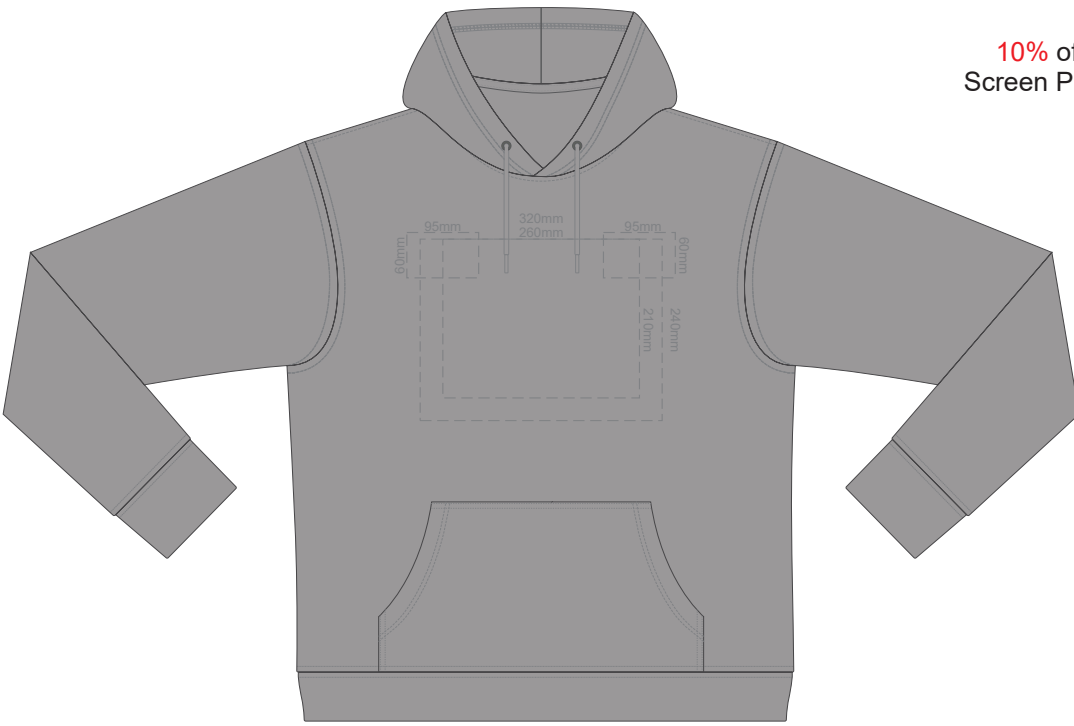

10% of Actual Size  
Screen Print (3 col max)

FRONT XS

BACK XS

10% of Actual Size  
Screen Print (3 col max)

FRONT SMALL

BACK SMALL

10% of Actual Size  
Screen Print (3 col max)

**FRONT MEDIUM**

**BACK MEDIUM**

10% of Actual Size  
Screen Print (3 col max)

**FRONT LARGE**

**BACK LARGE**

10% of Actual Size  
Screen Print (3 col max)

**FRONT XL**

**BACK XL**

10% of Actual Size  
Screen Print (3 col max)

**FRONT 2XL**

**BACK 2XL**

10% of Actual Size  
Screen Print (3 col max)

**FRONT 3XL**

**BACK 3XL**

10% of Actual Size  
Screen Print (3 col max)

**FRONT 4XL**

**BACK 4XL**

10% of Actual Size  
Colourflex Transfer

**FRONT XS**

Print area 280x200mm can be rotated to best suit.

**BACK XS**

10% of Actual Size  
Colourflex Transfer

**FRONT SMALL**

Print area 280x200mm can be rotated to best suit.