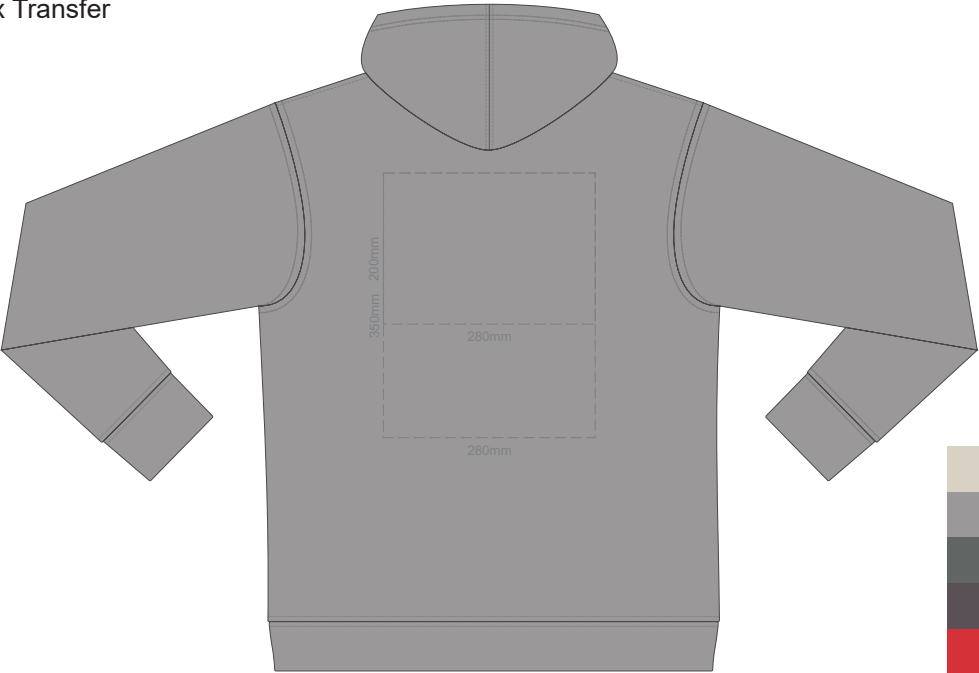

10% of Actual Size
Colourflex Transfer

BACK XL

10% of Actual Size
Colourflex Transfer