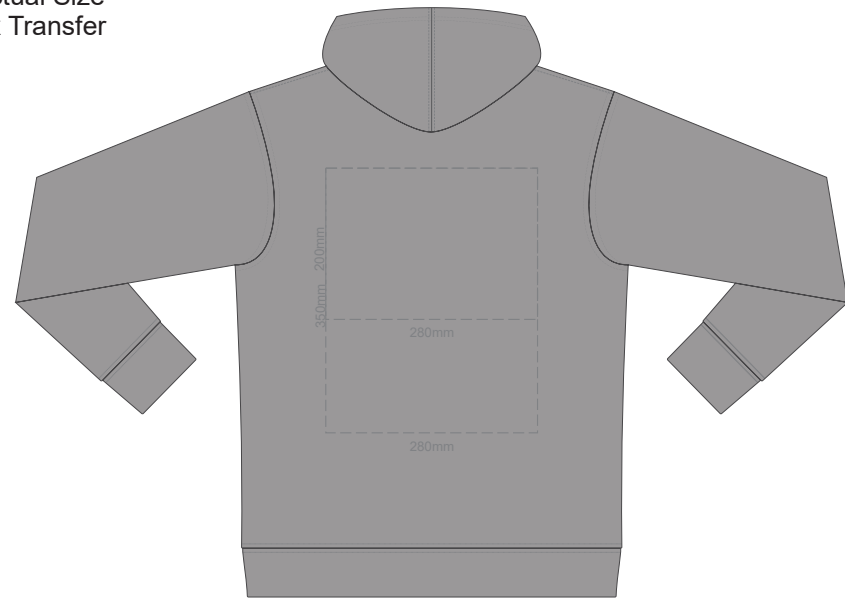

**BACK MEDIUM**

10% of Actual Size  
Screen Print (3 col max)

**FRONT LARGE**

**BACK LARGE**

10% of Actual Size  
Screen Print (3 col max)

**FRONT XL**

**BACK XL**

10% of Actual Size  
Screen Print (3 col max)

**FRONT 2XL**

**BACK 2XL**

10% of Actual Size  
Screen Print (3 col max)

**FRONT 3XL**

**BACK 3XL**

10% of Actual Size  
Screen Print (3 col max)

**FRONT 4XL**

**BACK 4XL**

10% of Actual Size  
Colourflex Transfer

**FRONT XS**

Print area 280x200mm can be rotated to best suit.

**BACK XS**

10% of Actual Size  
Colourflex Transfer

**FRONT SMALL**

Print area 280x200mm can be rotated to best suit.

**BACK SMALL**

10% of Actual Size  
Colourflex Transfer

**FRONT MEDIUM**

Print area 280x200mm can be rotated to best suit.

**BACK MEDIUM**

10% of Actual Size  
Colourflex Transfer

**FRONT LARGE**

Print area 280x200mm can be rotated to best suit.