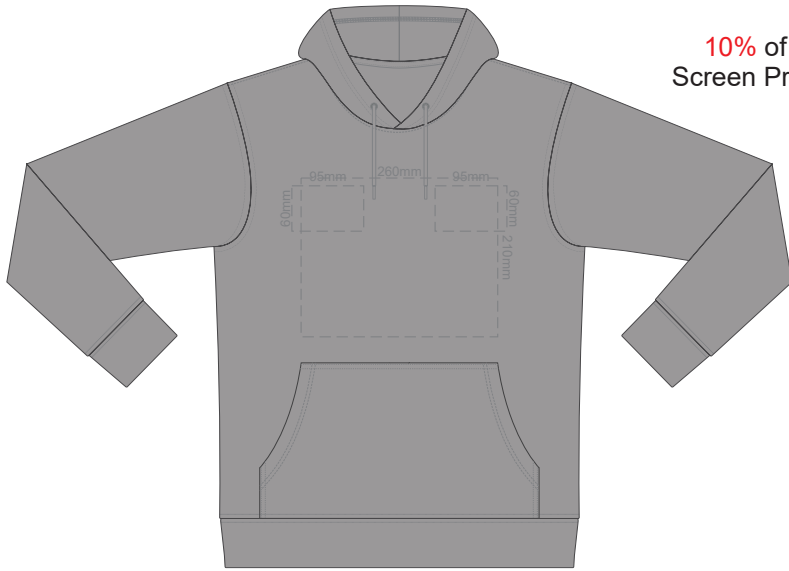

10% of Actual Size  
Screen Print (3 col max)

FRONT XS

BACK XS

10% of Actual Size  
Screen Print (3 col max)

FRONT SMALL

BACK SMALL

10% of Actual Size  
Screen Print (3 col max)

**FRONT MEDIUM**

**BACK MEDIUM**

10% of Actual Size  
Screen Print (3 col max)

**FRONT LARGE**

**BACK LARGE**

10% of Actual Size  
Screen Print (3 col max)

**FRONT XL**

**BACK XL**

10% of Actual Size  
Screen Print (3 col max)

**FRONT 2XL**

**BACK 2XL**

10% of Actual Size  
Screen Print (3 col max)

**FRONT 3XL**

**BACK 3XL**

10% of Actual Size  
Screen Print (3 col max)

**FRONT 4XL**

**BACK 4XL**

10% of Actual Size  
Colourflex Transfer

**FRONT XS**

Print area 280x200mm can be rotated to best suit.

**BACK XS**

10% of Actual Size  
Colourflex Transfer

**FRONT SMALL**

Print area 280x200mm can be rotated to best suit.