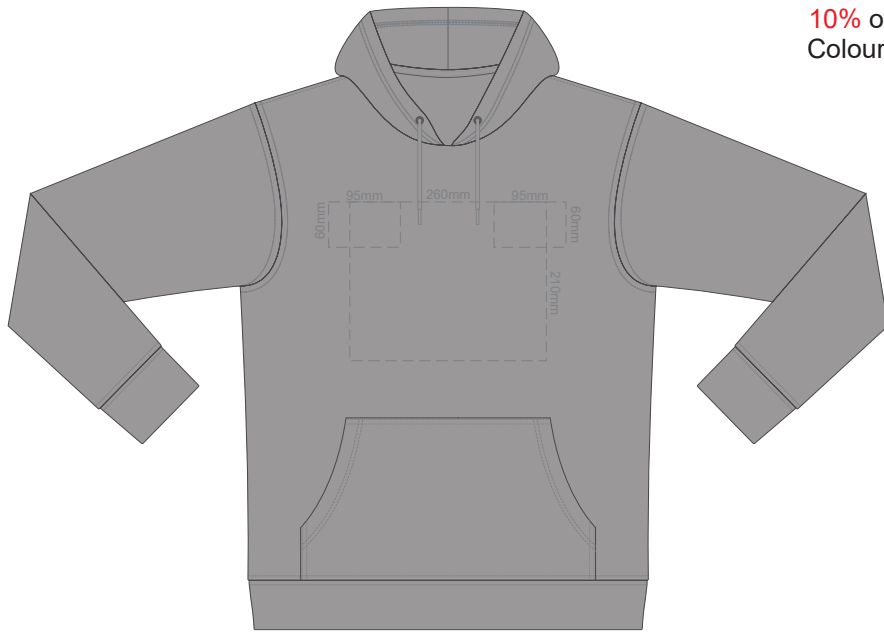

10% of Actual Size
Colourflex Transfer

FRONT MEDIUM