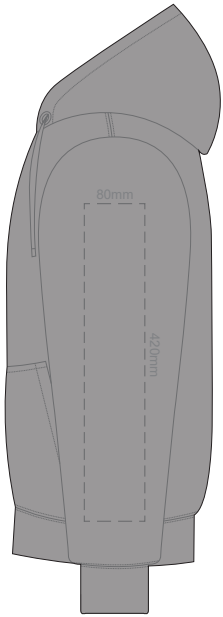

**BACK LARGE**

10% of Actual Size  
Colourflex Transfer

**FRONT XL**

Print area 280x200mm can be rotated to best suit.

**BACK XL**

10% of Actual Size  
Colourflex Transfer

**FRONT 2XL**

Print area 280x200mm can be rotated to best suit.

**BACK 2XL**

10% of Actual Size  
Colourflex Transfer

**FRONT 3XL**

Print area 280x200mm can be rotated to best suit.

**BACK 3XL**

10% of Actual Size  
Colourflex Transfer

**FRONT 4XL**

Print area 280x200mm can be rotated to best suit.

**BACK 4XL**

100% of Actual Size  
Colourflex Transfer

**SIDE 1 XS**

**SIDE 2 XS**

100% of Actual Size  
Colourflex Transfer

**SIDE 1 SMALL**

**SIDE 2 SMALL**

100% of Actual Size  
Colourflex Transfer

**SIDE 1 MEDIUM**

**SIDE 2 MEDIUM**

100% of Actual Size  
Colourflex Transfer

**SIDE 1 LARGE**

**SIDE 2 LARGE**

100% of Actual Size  
Colourflex Transfer

100% of Actual Size  
Colourflex Transfer

SIDE 1 XL