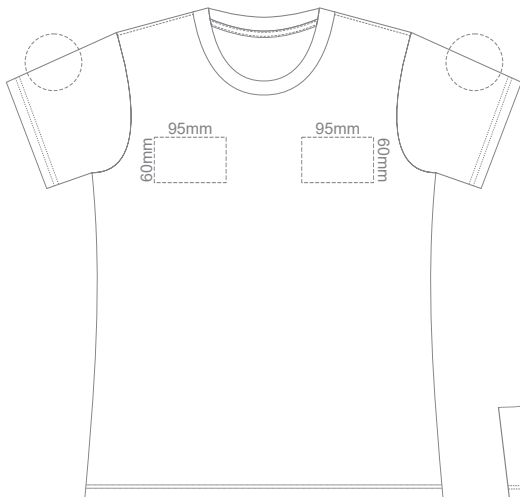

WOMENS FRONT XS

Graphite
Charcoal
Grey
Ash
Ecru
White
Gold
Mustard
Orange
Rust
Fuchsia
Red
Kelly Green
Olive
Bottle Green
Cyan
Petrol Blue
Royal Blue
Navy
Purple
Carbon