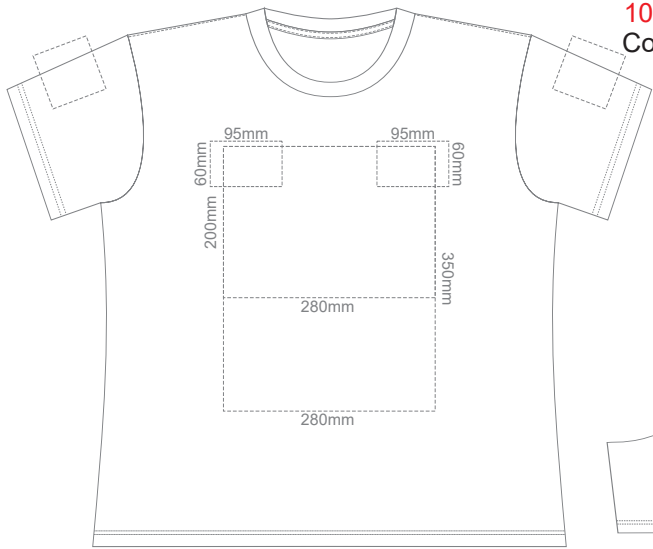

10% of Actual Size  
Screen Print

**WOMENS FRONT XS**

**WOMENS BACK XS**

10% of Actual Size  
Colourflex Transfer

Print area 280x200mm can be rotated to best suit.

**WOMENS FRONT XS**

Print area 280x200mm can be rotated to best suit.

10% of Actual Size  
Screen Print

**WOMENS FRONT XL**

**WOMENS BACK XL**

10% of Actual Size  
Colourflex Transfer

Print area 280x200mm can be rotated to best suit.

**WOMENS FRONT XL**

Print area 280x200mm can be rotated to best suit.

10% of Actual Size  
Screen Print

**WOMENS FRONT 2XL**

**WOMENS BACK 2XL**

10% of Actual Size  
Colourflex Transfer

Print area 280x200mm can be rotated to best suit.

**WOMENS FRONT 2XL**

Print area 280x200mm can be rotated to best suit.

10% of Actual Size  
Screen Print

**WOMENS FRONT 3XL**

**WOMENS BACK 3XL**

10% of Actual Size  
Colourflex Transfer

Print area 280x200mm can be rotated to best suit.

**WOMENS FRONT 3XL**

Print area 280x200mm can be rotated to best suit.