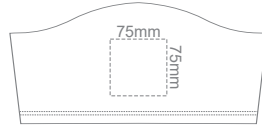

10% of Actual Size  
Screen Print

**WOMENS FRONT XS**

**WOMENS BACK XS**

10% of Actual Size  
Colourflex Transfer

Print area 280x200mm can be rotated to best suit.

**WOMENS FRONT XS**

Print area 280x200mm can be rotated to best suit.

**WOMENS BACK XS**

10% of Actual Size  
Embroidery

**WOMENS FRONT XS**

Graphite
Charcoal
Grey
Ash
Ecru
White
Gold
Mustard
Orange
Rust
Fuchsia
Red
Kelly Green
Olive
Bottle Green
Cyan
Petrol Blue
Royal Blue
Navy
Purple
Carbon

10% of Actual Size  
Screen Print

**WOMENS FRONT SMALL**

**WOMENS BACK SMALL**

10% of Actual Size  
Colourflex Transfer

Print area 280x200mm can be rotated to best suit.

Print area 280x200mm can be rotated to best suit.

10% of Actual Size  
Screen Print

**WOMENS FRONT MEDIUM**

**WOMENS BACK MEDIUM**

10% of Actual Size  
Colourflex Transfer

Print area 280x200mm can be rotated to best suit.

**WOMENS FRONT MEDIUM**

Print area 280x200mm can be rotated to best suit.