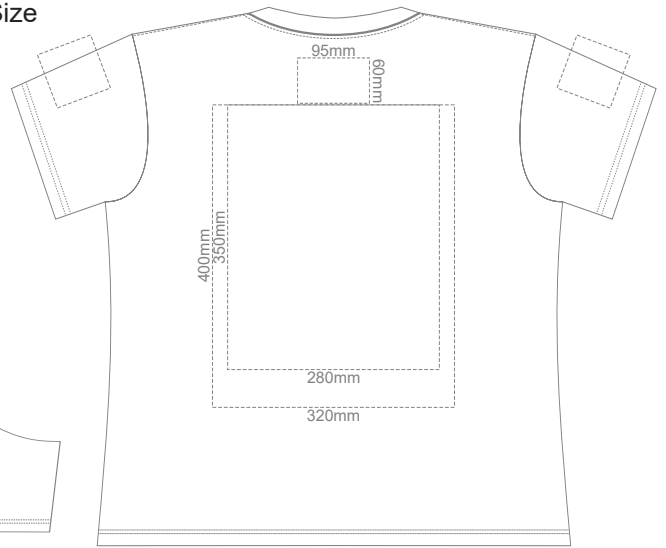

10% of Actual Size  
Screen Print

**WOMENS FRONT XS**

**WOMENS BACK XS**

10% of Actual Size  
Colourflex Transfer

Print area 280x200mm can be rotated to best suit.

**WOMENS FRONT XS**

Print area 280x200mm can be rotated to best suit.

10% of Actual Size  
Screen Print

**WOMENS FRONT XL**

**WOMENS BACK XL**

10% of Actual Size  
Colourflex Transfer

Print area 280x200mm can be rotated to best suit.

**WOMENS FRONT XL**

Print area 280x200mm can be rotated to best suit.

10% of Actual Size  
Screen Print

**WOMENS FRONT 2XL**

**WOMENS BACK 2XL**

10% of Actual Size  
Colourflex Transfer

Print area 280x200mm can be rotated to best suit.

**WOMENS FRONT 2XL**

Print area 280x200mm can be rotated to best suit.

10% of Actual Size  
Screen Print

**WOMENS FRONT 3XL**

**WOMENS BACK 3XL**

10% of Actual Size  
Colourflex Transfer

Print area 280x200mm can be rotated to best suit.

**WOMENS FRONT 3XL**

Print area 280x200mm can be rotated to best suit.