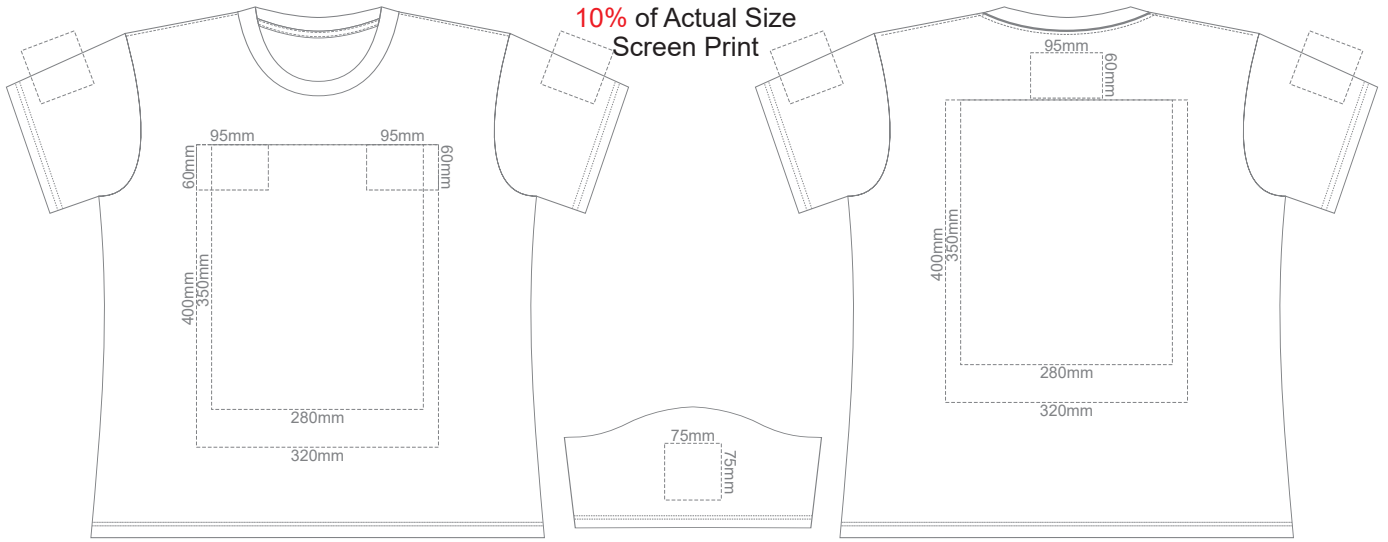

10% of Actual Size  
Screen Print

**WOMENS FRONT LARGE**

**WOMENS BACK LARGE**

10% of Actual Size  
Colourflex Transfer

Print area 280x200mm can be rotated to best suit.  
**WOMENS FRONT LARGE**

Print area 280x200mm can be rotated to best suit.  
**WOMENS BACK LARGE**

10% of Actual Size  
Screen Print

**WOMENS FRONT XL**

**WOMENS BACK XL**

10% of Actual Size  
Colourflex Transfer

Print area 280x200mm can be rotated to best suit.

**WOMENS FRONT XL**

Print area 280x200mm can be rotated to best suit.

**WOMENS BACK XL**

10% of Actual Size  
Embroidery

**WOMENS FRONT XL**

Graphite
Charcoal
Grey
Ash
Ecreu
Gold
Mustard
Orange
Rust
Fuchsia
Red
Kelly Green
Olive
Bottle Green
Cyan
Petrol Blue
Royal Blue
Navy
Purple
Carbon

10% of Actual Size  
Screen Print

**WOMENS FRONT 2XL**

**WOMENS BACK 2XL**

10% of Actual Size  
Colourflex Transfer

Print area 280x200mm can be rotated to best suit.

**WOMENS FRONT 2XL**

Print area 280x200mm can be rotated to best suit.