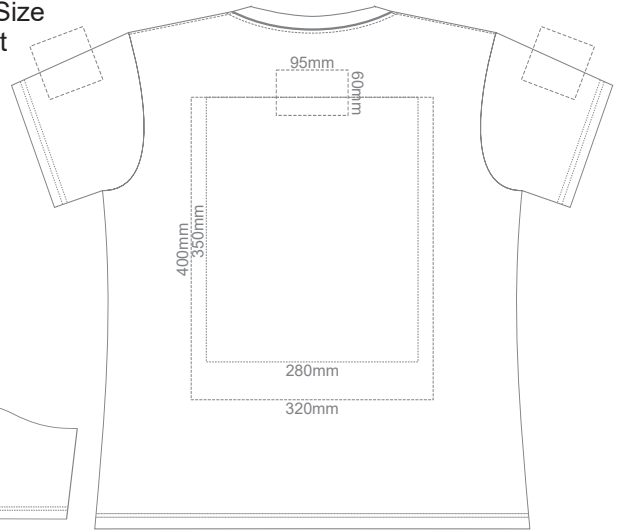

10% of Actual Size  
Screen Print

**WOMENS FRONT XS**

**WOMENS BACK XS**

10% of Actual Size  
Colourflex Transfer

Print area 280x200mm can be rotated to best suit.

**WOMENS FRONT XS**

Print area 280x200mm can be rotated to best suit.

10% of Actual Size  
Screen Print

**WOMENS FRONT LARGE**

**WOMENS BACK LARGE**

10% of Actual Size  
Colourflex Transfer

Print area 280x200mm can be rotated to best suit.  
**WOMENS FRONT LARGE**

Print area 280x200mm can be rotated to best suit.  
**WOMENS BACK LARGE**

10% of Actual Size  
Screen Print

**WOMENS FRONT XL**

**WOMENS BACK XL**

10% of Actual Size  
Colourflex Transfer

Print area 280x200mm can be rotated to best suit.

**WOMENS FRONT XL**

Print area 280x200mm can be rotated to best suit.

10% of Actual Size  
Screen Print

**WOMENS FRONT 2XL**

**WOMENS BACK 2XL**

10% of Actual Size  
Colourflex Transfer

Print area 280x200mm can be rotated to best suit.

**WOMENS FRONT 2XL**

Print area 280x200mm can be rotated to best suit.