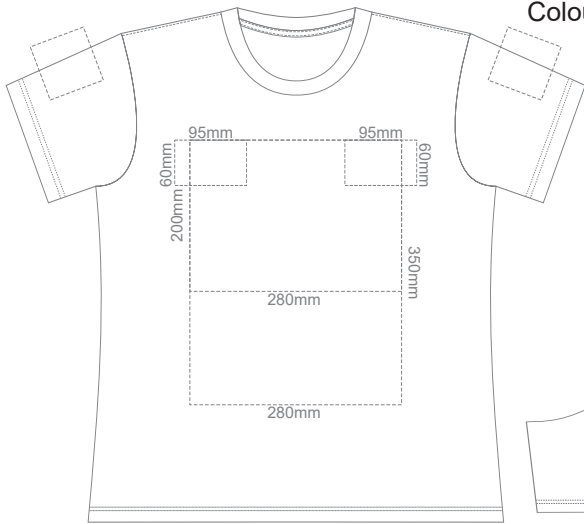

10% of Actual Size  
Screen Print

**WOMENS FRONT XS**

**WOMENS BACK XS**

10% of Actual Size  
Colourflex Transfer

Print area 280x200mm can be rotated to best suit.

**WOMENS FRONT XS**

Print area 280x200mm can be rotated to best suit.

10% of Actual Size  
Screen Print

**WOMENS FRONT MEDIUM**

**WOMENS BACK MEDIUM**

10% of Actual Size  
Colourflex Transfer

Print area 280x200mm can be rotated to best suit.

**WOMENS FRONT MEDIUM**

Print area 280x200mm can be rotated to best suit.

10% of Actual Size  
Screen Print

**WOMENS FRONT LARGE**

**WOMENS BACK LARGE**

10% of Actual Size  
Colourflex Transfer

Print area 280x200mm can be rotated to best suit.  
**WOMENS FRONT LARGE**

Print area 280x200mm can be rotated to best suit.  
**WOMENS BACK LARGE**

10% of Actual Size  
Screen Print

**WOMENS FRONT XL**

**WOMENS BACK XL**

10% of Actual Size  
Colourflex Transfer

Print area 280x200mm can be rotated to best suit.

**WOMENS FRONT XL**

Print area 280x200mm can be rotated to best suit.