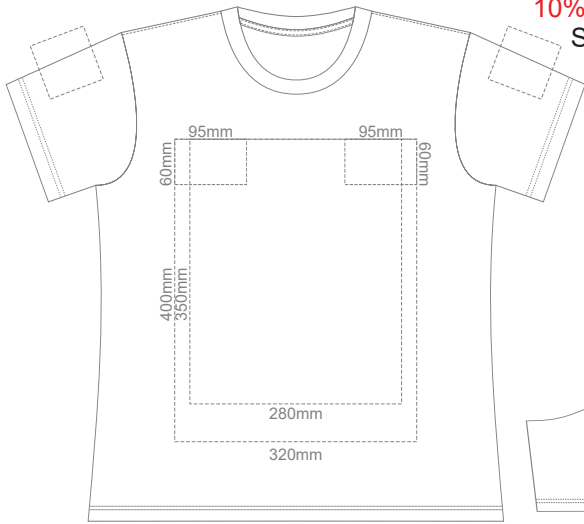

10% of Actual Size  
Screen Print

**WOMENS FRONT XS**

**WOMENS BACK XS**

10% of Actual Size  
Colourflex Transfer

Print area 280x200mm can be rotated to best suit.

**WOMENS FRONT XS**

Print area 280x200mm can be rotated to best suit.

10% of Actual Size  
Screen Print

**WOMENS FRONT SMALL**

**WOMENS BACK SMALL**

10% of Actual Size  
Colourflex Transfer

Print area 280x200mm can be rotated to best suit.

Print area 280x200mm can be rotated to best suit.

10% of Actual Size  
Screen Print

**WOMENS FRONT MEDIUM**

**WOMENS BACK MEDIUM**

10% of Actual Size  
Colourflex Transfer

Print area 280x200mm can be rotated to best suit.

**WOMENS FRONT MEDIUM**

Print area 280x200mm can be rotated to best suit.

10% of Actual Size  
Screen Print

**WOMENS FRONT LARGE**

**WOMENS BACK LARGE**

10% of Actual Size  
Colourflex Transfer

Print area 280x200mm can be rotated to best suit.  
**WOMENS FRONT LARGE**

Print area 280x200mm can be rotated to best suit.  
**WOMENS BACK LARGE**