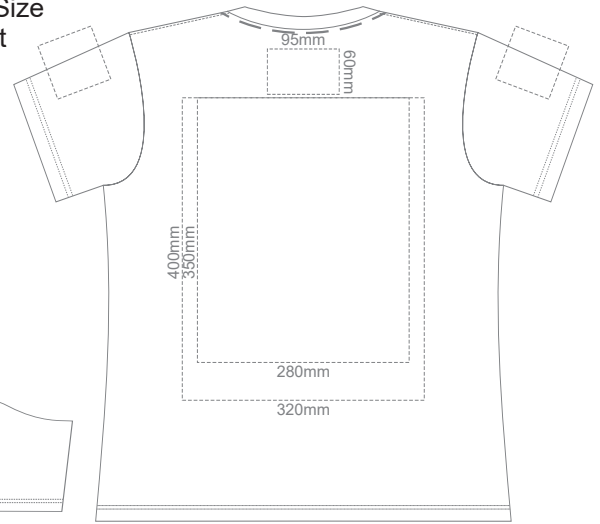

10% of Actual Size  
Screen Print

**WOMENS FRONT XS**

**WOMENS BACK XS**

10% of Actual Size  
Colourflex Transfer

Print area 280x200mm can be rotated to best suit.

**WOMENS FRONT XS**

Print area 280x200mm can be rotated to best suit.

10% of Actual Size  
Screen Print

**WOMENS FRONT SMALL**

**WOMENS BACK SMALL**

10% of Actual Size  
Colourflex Transfer

Print area 280x200mm can be rotated to best suit.

Print area 280x200mm can be rotated to best suit.

10% of Actual Size  
Screen Print

**WOMENS FRONT MEDIUM**

**WOMENS BACK MEDIUM**

10% of Actual Size  
Colourflex Transfer

Print area 280x200mm can be rotated to best suit.

**WOMENS FRONT MEDIUM**

Print area 280x200mm can be rotated to best suit.

10% of Actual Size  
Screen Print

**WOMENS FRONT LARGE**

**WOMENS BACK LARGE**

10% of Actual Size  
Colourflex Transfer

Print area 280x200mm can be rotated to best suit.  
**WOMENS FRONT LARGE**

Print area 280x200mm can be rotated to best suit.  
**WOMENS BACK LARGE**