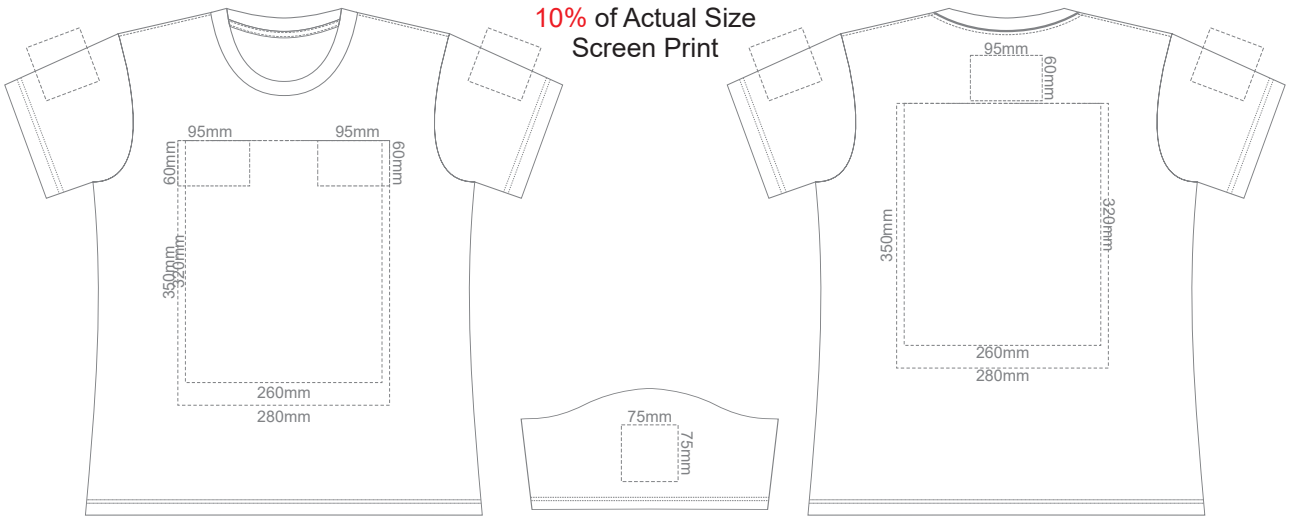

10% of Actual Size  
Screen Print

**WOMENS FRONT XS**

**WOMENS BACK XS**

10% of Actual Size  
Colourflex Transfer

Print area 280x200mm can be rotated to best suit.

**WOMENS FRONT XS**

Print area 280x200mm can be rotated to best suit.

10% of Actual Size  
Screen Print

**WOMENS FRONT SMALL**

**WOMENS BACK SMALL**

10% of Actual Size  
Colourflex Transfer

Print area 280x200mm can be rotated to best suit.

Print area 280x200mm can be rotated to best suit.

10% of Actual Size  
Screen Print

**WOMENS FRONT MEDIUM**

**WOMENS BACK MEDIUM**

10% of Actual Size  
Colourflex Transfer

Print area 280x200mm can be rotated to best suit.

**WOMENS FRONT MEDIUM**

Print area 280x200mm can be rotated to best suit.

10% of Actual Size  
Screen Print

**WOMENS FRONT LARGE**

**WOMENS BACK LARGE**

10% of Actual Size  
Colourflex Transfer

Print area 280x200mm can be rotated to best suit.  
**WOMENS FRONT LARGE**

Print area 280x200mm can be rotated to best suit.  
**WOMENS BACK LARGE**