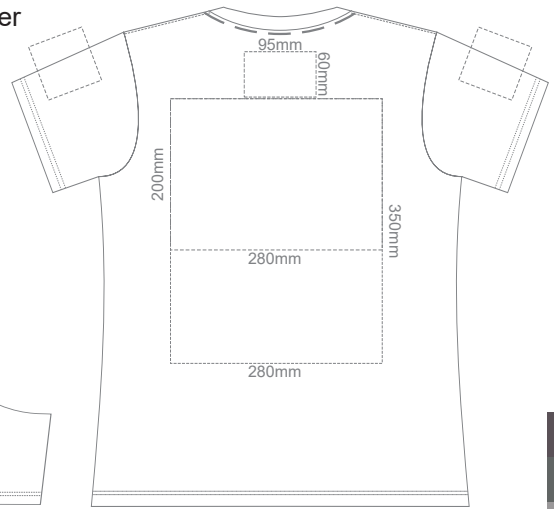

10% of Actual Size  
Screen Print

**WOMENS FRONT XS**

**WOMENS BACK XS**

10% of Actual Size  
Colourflex Transfer

Print area 280x200mm can be rotated to best suit.

**WOMENS FRONT XS**

Print area 280x200mm can be rotated to best suit.

10% of Actual Size  
Screen Print

**WOMENS FRONT SMALL**

**WOMENS BACK SMALL**

10% of Actual Size  
Colourflex Transfer

Print area 280x200mm can be rotated to best suit.

Print area 280x200mm can be rotated to best suit.

10% of Actual Size  
Screen Print

**WOMENS FRONT MEDIUM**

**WOMENS BACK MEDIUM**

10% of Actual Size  
Colourflex Transfer

Print area 280x200mm can be rotated to best suit.

**WOMENS FRONT MEDIUM**

Print area 280x200mm can be rotated to best suit.

10% of Actual Size  
Screen Print

**WOMENS FRONT LARGE**

**WOMENS BACK LARGE**

10% of Actual Size  
Colourflex Transfer

Print area 280x200mm can be rotated to best suit.  
**WOMENS FRONT LARGE**

Print area 280x200mm can be rotated to best suit.  
**WOMENS BACK LARGE**