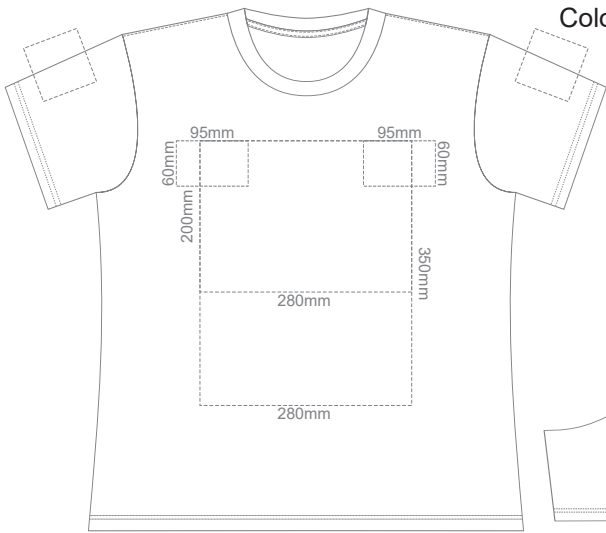

10% of Actual Size  
Screen Print

**WOMENS FRONT XS**

**WOMENS BACK XS**

10% of Actual Size  
Colourflex Transfer

Print area 280x200mm can be rotated to best suit.

**WOMENS FRONT XS**

Print area 280x200mm can be rotated to best suit.

10% of Actual Size  
Screen Print

**WOMENS FRONT LARGE**

**WOMENS BACK LARGE**

10% of Actual Size  
Colourflex Transfer

Print area 280x200mm can be rotated to best suit.  
**WOMENS FRONT LARGE**

Print area 280x200mm can be rotated to best suit.  
**WOMENS BACK LARGE**

10% of Actual Size  
Screen Print

**WOMENS FRONT XL**

**WOMENS BACK XL**

10% of Actual Size  
Colourflex Transfer

Print area 280x200mm can be rotated to best suit.

**WOMENS FRONT XL**

Print area 280x200mm can be rotated to best suit.

10% of Actual Size  
Screen Print

**WOMENS FRONT 2XL**

**WOMENS BACK 2XL**

10% of Actual Size  
Colourflex Transfer

Print area 280x200mm can be rotated to best suit.

**WOMENS FRONT 2XL**

Print area 280x200mm can be rotated to best suit.