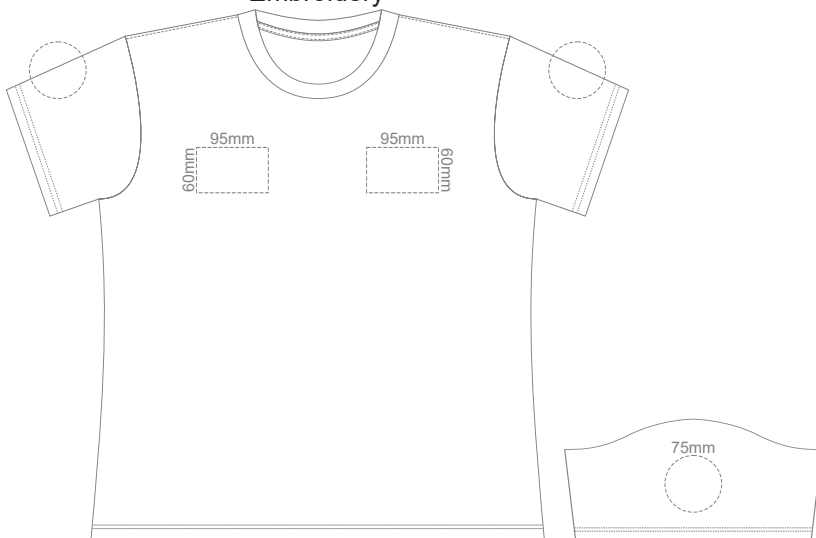

WOMENS FRONT 2XL

Graphite
Charcoal
Grey
Ash
Ecru
Gold
Mustard
Orange
Rust
Fuchsia
Red
Kelly Green
Olive
Bottle Green
Cyan
Petrol Blue
Royal Blue
Navy
Purple
Carbon