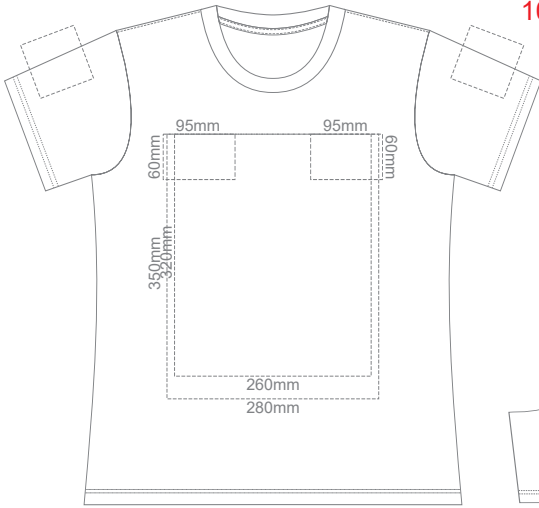

10% of Actual Size  
Screen Print

**WOMENS FRONT XS**

**WOMENS BACK XS**

10% of Actual Size  
Colourflex Transfer

Print area 280x200mm can be rotated to best suit.

**WOMENS FRONT XS**

Print area 280x200mm can be rotated to best suit.

10% of Actual Size  
Screen Print

**WOMENS FRONT SMALL**

**WOMENS BACK SMALL**

10% of Actual Size  
Colourflex Transfer

Print area 280x200mm can be rotated to best suit.

Print area 280x200mm can be rotated to best suit.

10% of Actual Size  
Screen Print

**WOMENS FRONT MEDIUM**

**WOMENS BACK MEDIUM**

10% of Actual Size  
Colourflex Transfer

Print area 280x200mm can be rotated to best suit.

**WOMENS FRONT MEDIUM**

Print area 280x200mm can be rotated to best suit.

10% of Actual Size  
Screen Print

**WOMENS FRONT XL**

**WOMENS BACK XL**

10% of Actual Size  
Colourflex Transfer

Print area 280x200mm can be rotated to best suit.

**WOMENS FRONT XL**

Print area 280x200mm can be rotated to best suit.