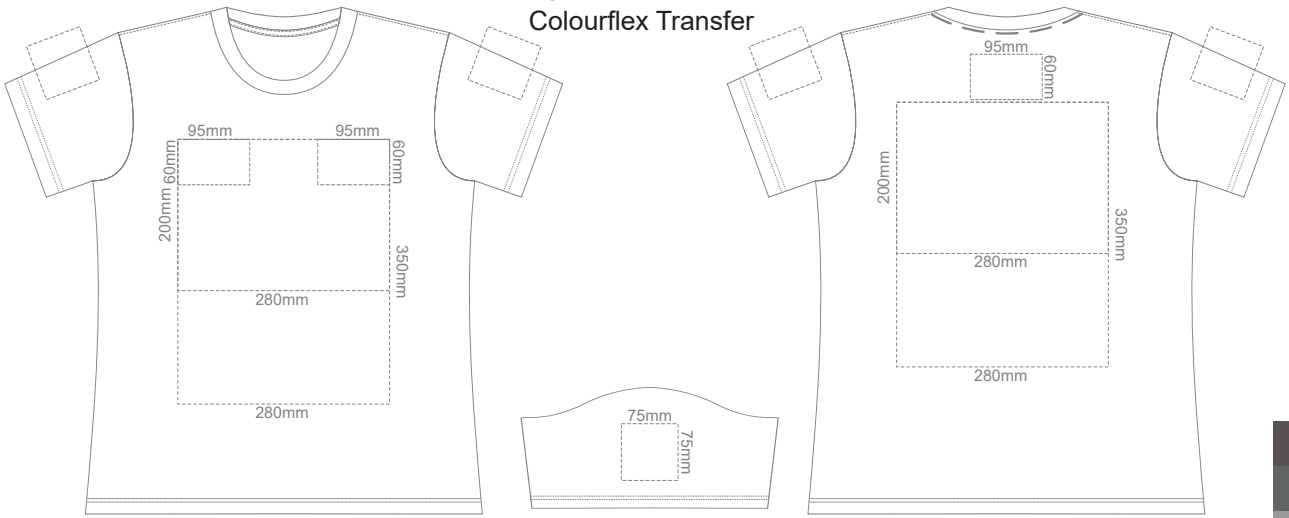

10% of Actual Size  
Screen Print

**WOMENS FRONT XS**

**WOMENS BACK XS**

10% of Actual Size  
Colourflex Transfer

Print area 280x200mm can be rotated to best suit.

**WOMENS FRONT XS**

Print area 280x200mm can be rotated to best suit.

10% of Actual Size  
Screen Print

**WOMENS FRONT SMALL**

**WOMENS BACK SMALL**

10% of Actual Size  
Colourflex Transfer

Print area 280x200mm can be rotated to best suit.

Print area 280x200mm can be rotated to best suit.

**WOMENS FRONT SMALL**

**WOMENS BACK SMALL**

10% of Actual Size  
Embroidery

**WOMENS FRONT SMALL**

Graphite
Charcoal
Grey
Ash
Ecru
White
Gold
Mustard
Orange
Rust
Fuchsia
Red
Kelly Green
Olive
Bottle Green
Cyan
Petrol Blue
Royal Blue
Navy
Purple
Carbon

10% of Actual Size  
Screen Print

**WOMENS FRONT MEDIUM**

**WOMENS BACK MEDIUM**

10% of Actual Size  
Colourflex Transfer

Print area 280x200mm can be rotated to best suit.

**WOMENS FRONT MEDIUM**

Print area 280x200mm can be rotated to best suit.