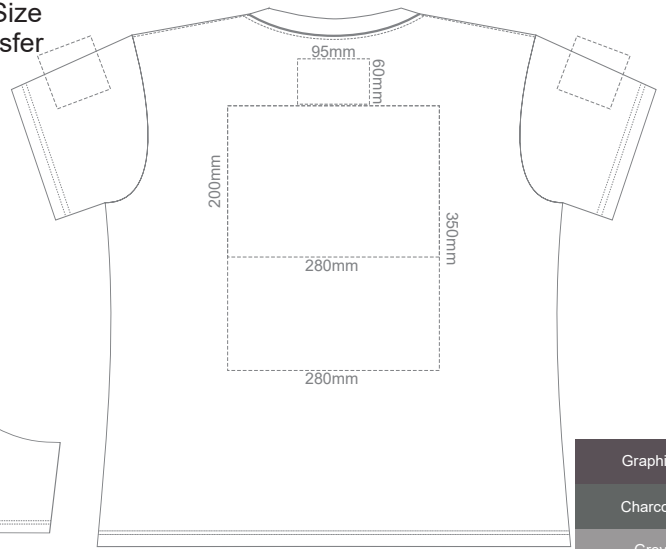

10% of Actual Size  
Screen Print

**WOMENS FRONT SMALL**

**WOMENS BACK SMALL**

10% of Actual Size  
Colourflex Transfer

Print area 280x200mm can be rotated to best suit.

Print area 280x200mm can be rotated to best suit.

10% of Actual Size  
Screen Print

**WOMENS FRONT XL**

**WOMENS BACK XL**

10% of Actual Size  
Colourflex Transfer

Print area 280x200mm can be rotated to best suit.

**WOMENS FRONT XL**

Print area 280x200mm can be rotated to best suit.

10% of Actual Size  
Screen Print

**WOMENS FRONT 2XL**

**WOMENS BACK 2XL**

10% of Actual Size  
Colourflex Transfer

Print area 280x200mm can be rotated to best suit.

**WOMENS FRONT 2XL**

Print area 280x200mm can be rotated to best suit.

10% of Actual Size  
Screen Print

**WOMENS FRONT 3XL**

**WOMENS BACK 3XL**

10% of Actual Size  
Colourflex Transfer

Print area 280x200mm can be rotated to best suit.

**WOMENS FRONT 3XL**

Print area 280x200mm can be rotated to best suit.