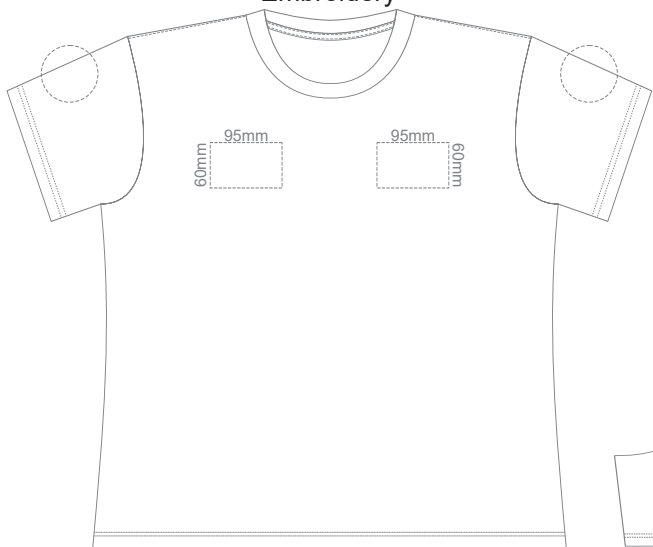

WOMENS FRONT 3XL

Graphite
Charcoal
Grey
Ash
Ecru
Gold
Mustard
Orange
Rust
Fuchsia
Red
Kelly Green
Olive
Bottle Green
Cyan
Petrol Blue
Royal Blue
Navy
Purple
Carbon