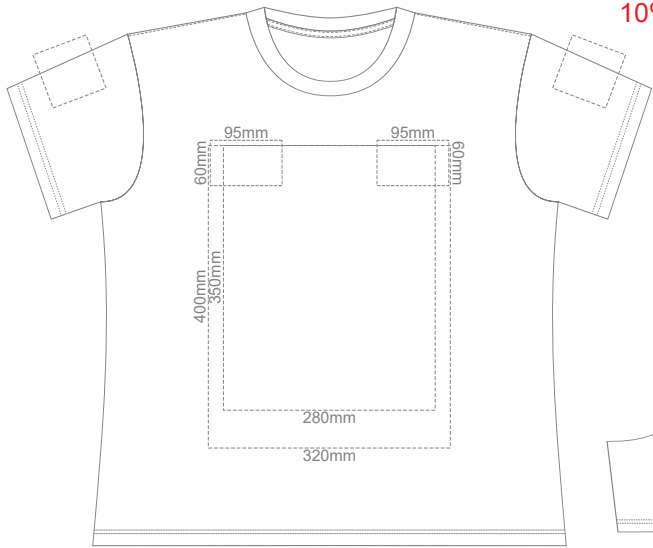

10% of Actual Size  
Screen Print

**WOMENS FRONT XS**

**WOMENS BACK XS**

10% of Actual Size  
Colourflex Transfer

Print area 280x200mm can be rotated to best suit.

**WOMENS FRONT XS**

Print area 280x200mm can be rotated to best suit.

10% of Actual Size  
Screen Print

**WOMENS FRONT XL**

**WOMENS BACK XL**

10% of Actual Size  
Colourflex Transfer

Print area 280x200mm can be rotated to best suit.

**WOMENS FRONT XL**

Print area 280x200mm can be rotated to best suit.

10% of Actual Size  
Screen Print

**WOMENS FRONT 2XL**

**WOMENS BACK 2XL**

10% of Actual Size  
Colourflex Transfer

Print area 280x200mm can be rotated to best suit.

**WOMENS FRONT 2XL**

Print area 280x200mm can be rotated to best suit.

10% of Actual Size  
Screen Print

**WOMENS FRONT 3XL**

**WOMENS BACK 3XL**

10% of Actual Size  
Colourflex Transfer

Print area 280x200mm can be rotated to best suit.

**WOMENS FRONT 3XL**

Print area 280x200mm can be rotated to best suit.