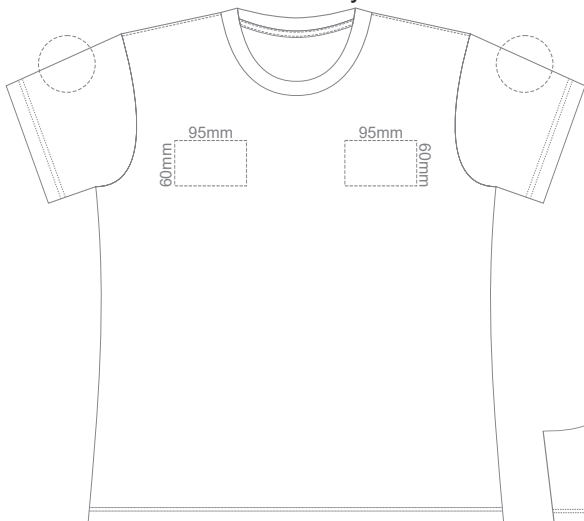

10% of Actual Size
Embroidery

WOMENS FRONT LARGE