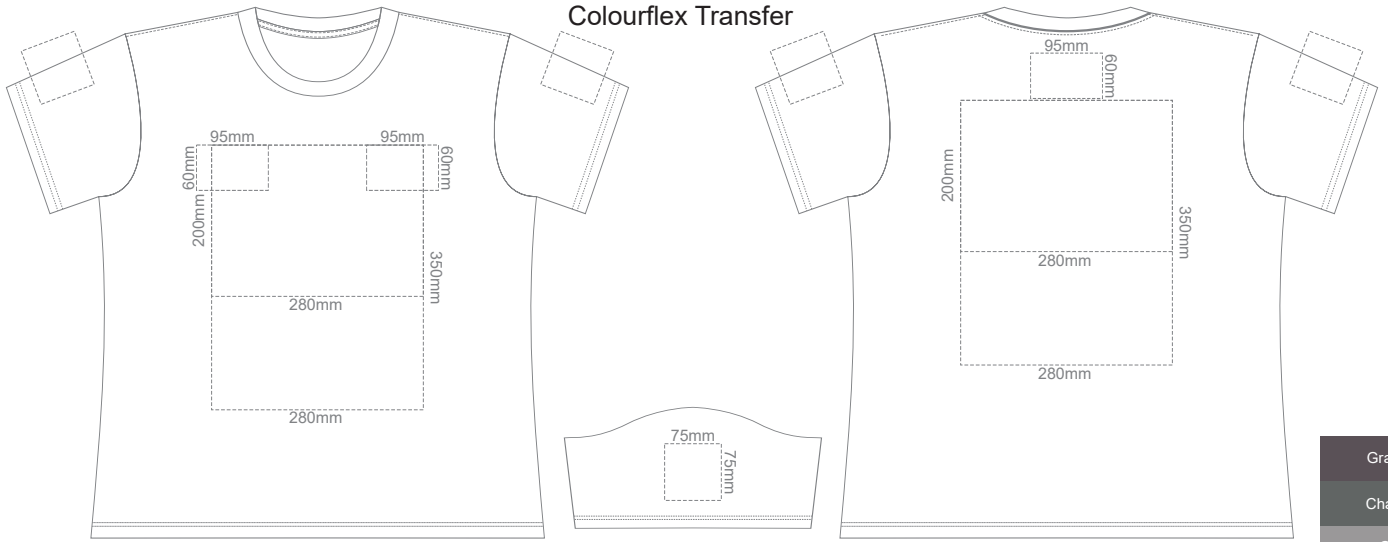

10% of Actual Size  
Screen Print

**WOMENS FRONT LARGE**

**WOMENS BACK LARGE**

10% of Actual Size  
Colourflex Transfer

Print area 280x200mm can be rotated to best suit.  
**WOMENS FRONT LARGE**

Print area 280x200mm can be rotated to best suit.  
**WOMENS BACK LARGE**

10% of Actual Size  
Screen Print

**WOMENS FRONT XL**

**WOMENS BACK XL**

10% of Actual Size  
Colourflex Transfer

Print area 280x200mm can be rotated to best suit.

**WOMENS FRONT XL**

Print area 280x200mm can be rotated to best suit.

**WOMENS BACK XL**

10% of Actual Size  
Embroidery

**WOMENS FRONT XL**

Graphite
Charcoal
Grey
Ash
Ecreu
Gold
Mustard
Orange
Rust
Fuchsia
Red
Kelly Green
Olive
Bottle Green
Cyan
Petrol Blue
Royal Blue
Navy
Purple
Carbon

10% of Actual Size  
Screen Print

**WOMENS FRONT 2XL**

**WOMENS BACK 2XL**

10% of Actual Size  
Colourflex Transfer

Print area 280x200mm can be rotated to best suit.

**WOMENS FRONT 2XL**

Print area 280x200mm can be rotated to best suit.