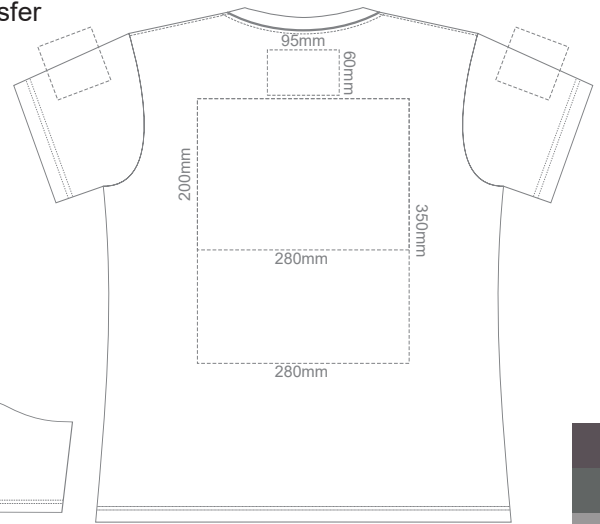

10% of Actual Size  
Screen Print

**WOMENS FRONT XS**

**WOMENS BACK XS**

10% of Actual Size  
Colourflex Transfer

Print area 280x200mm can be rotated to best suit.

**WOMENS FRONT XS**

Print area 280x200mm can be rotated to best suit.

10% of Actual Size  
Screen Print

**WOMENS FRONT MEDIUM**

**WOMENS BACK MEDIUM**

10% of Actual Size  
Colourflex Transfer

Print area 280x200mm can be rotated to best suit.

**WOMENS FRONT MEDIUM**

Print area 280x200mm can be rotated to best suit.

10% of Actual Size  
Screen Print

**WOMENS FRONT LARGE**

**WOMENS BACK LARGE**

10% of Actual Size  
Colourflex Transfer

Print area 280x200mm can be rotated to best suit.  
**WOMENS FRONT LARGE**

Print area 280x200mm can be rotated to best suit.  
**WOMENS BACK LARGE**

10% of Actual Size  
Screen Print

**WOMENS FRONT XL**

**WOMENS BACK XL**

10% of Actual Size  
Colourflex Transfer

Print area 280x200mm can be rotated to best suit.

**WOMENS FRONT XL**

Print area 280x200mm can be rotated to best suit.