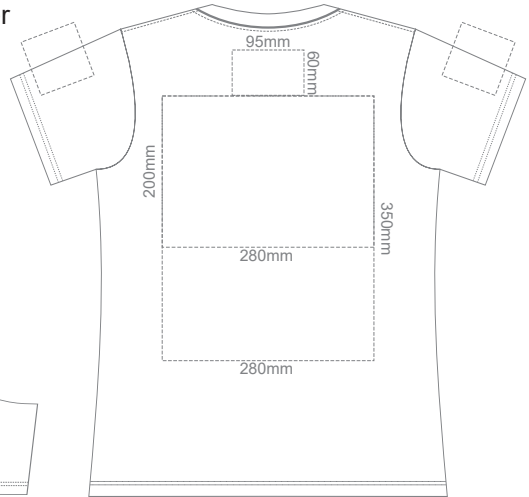

10% of Actual Size  
Screen Print

**WOMENS FRONT XS**

**WOMENS BACK XS**

10% of Actual Size  
Colourflex Transfer

Print area 280x200mm can be rotated to best suit.

**WOMENS FRONT XS**

Print area 280x200mm can be rotated to best suit.

10% of Actual Size  
Screen Print

**WOMENS FRONT SMALL**

**WOMENS BACK SMALL**

10% of Actual Size  
Colourflex Transfer

Print area 280x200mm can be rotated to best suit.

Print area 280x200mm can be rotated to best suit.

10% of Actual Size  
Screen Print

**WOMENS FRONT MEDIUM**

**WOMENS BACK MEDIUM**

10% of Actual Size  
Colourflex Transfer

Print area 280x200mm can be rotated to best suit.

**WOMENS FRONT MEDIUM**

Print area 280x200mm can be rotated to best suit.

10% of Actual Size  
Screen Print

**WOMENS FRONT 2XL**

**WOMENS BACK 2XL**

10% of Actual Size  
Colourflex Transfer

Print area 280x200mm can be rotated to best suit.

**WOMENS FRONT 2XL**

Print area 280x200mm can be rotated to best suit.