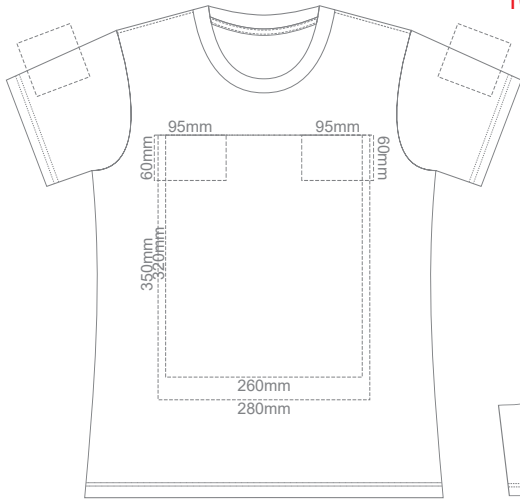

10% of Actual Size  
Screen Print

**WOMENS FRONT XS**

**WOMENS BACK XS**

10% of Actual Size  
Colourflex Transfer

Print area 280x200mm can be rotated to best suit.

**WOMENS FRONT XS**

Print area 280x200mm can be rotated to best suit.

10% of Actual Size  
Screen Print

**WOMENS FRONT SMALL**

**WOMENS BACK SMALL**

10% of Actual Size  
Colourflex Transfer

Print area 280x200mm can be rotated to best suit.

Print area 280x200mm can be rotated to best suit.

10% of Actual Size  
Screen Print

**WOMENS FRONT MEDIUM**

**WOMENS BACK MEDIUM**

10% of Actual Size  
Colourflex Transfer

Print area 280x200mm can be rotated to best suit.

**WOMENS FRONT MEDIUM**

Print area 280x200mm can be rotated to best suit.

10% of Actual Size  
Screen Print

**WOMENS FRONT XL**

**WOMENS BACK XL**

10% of Actual Size  
Colourflex Transfer

Print area 280x200mm can be rotated to best suit.

**WOMENS FRONT XL**

Print area 280x200mm can be rotated to best suit.