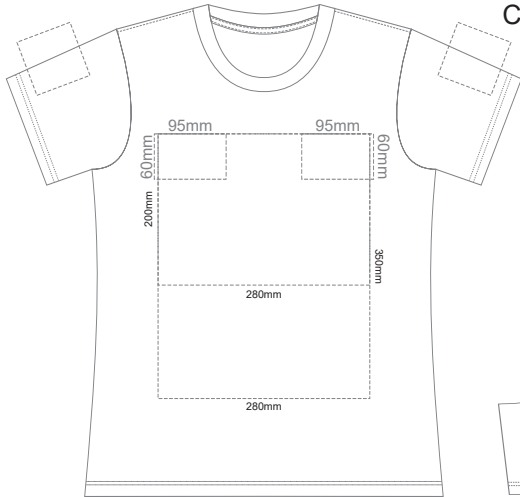

10% of Actual Size  
Screen Print

**WOMENS FRONT XS**

**WOMENS BACK XS**

10% of Actual Size  
Colourflex Transfer

Print area 280x200mm can be rotated to best suit.

**WOMENS FRONT XS**

Print area 280x200mm can be rotated to best suit.

10% of Actual Size  
Screen Print

**WOMENS FRONT SMALL**

**WOMENS BACK SMALL**

10% of Actual Size  
Colourflex Transfer

Print area 280x200mm can be rotated to best suit.

Print area 280x200mm can be rotated to best suit.

10% of Actual Size  
Screen Print

**WOMENS FRONT MEDIUM**

**WOMENS BACK MEDIUM**

10% of Actual Size  
Colourflex Transfer

Print area 280x200mm can be rotated to best suit.

**WOMENS FRONT MEDIUM**

Print area 280x200mm can be rotated to best suit.

10% of Actual Size  
Screen Print

**WOMENS FRONT 2XL**

**WOMENS BACK 2XL**

10% of Actual Size  
Colourflex Transfer

Print area 280x200mm can be rotated to best suit.

**WOMENS FRONT 2XL**

Print area 280x200mm can be rotated to best suit.