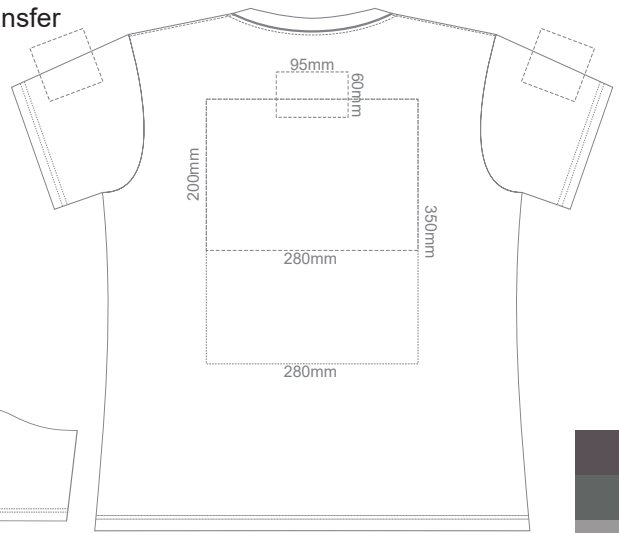

10% of Actual Size  
Screen Print

**WOMENS FRONT XS**

**WOMENS BACK XS**

10% of Actual Size  
Colourflex Transfer

Print area 280x200mm can be rotated to best suit.

**WOMENS FRONT XS**

Print area 280x200mm can be rotated to best suit.

10% of Actual Size  
Screen Print

**WOMENS FRONT LARGE**

**WOMENS BACK LARGE**

10% of Actual Size  
Colourflex Transfer

Print area 280x200mm can be rotated to best suit.  
**WOMENS FRONT LARGE**

Print area 280x200mm can be rotated to best suit.  
**WOMENS BACK LARGE**

10% of Actual Size  
Screen Print

**WOMENS FRONT XL**

**WOMENS BACK XL**

10% of Actual Size  
Colourflex Transfer

Print area 280x200mm can be rotated to best suit.

**WOMENS FRONT XL**

Print area 280x200mm can be rotated to best suit.

10% of Actual Size  
Screen Print

**WOMENS FRONT 2XL**

**WOMENS BACK 2XL**

10% of Actual Size  
Colourflex Transfer

Print area 280x200mm can be rotated to best suit.

**WOMENS FRONT 2XL**

Print area 280x200mm can be rotated to best suit.