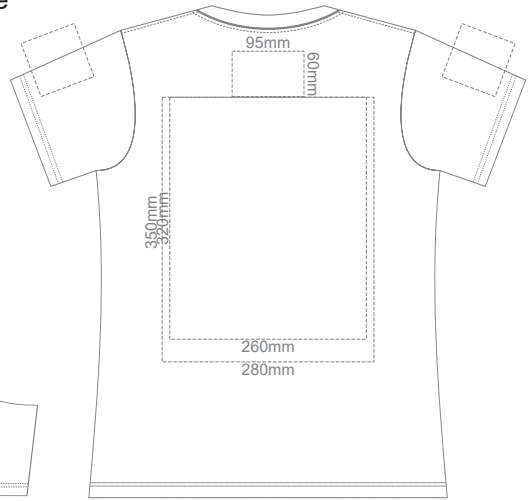

10% of Actual Size  
Screen Print

**WOMENS FRONT XS**

**WOMENS BACK XS**

10% of Actual Size  
Colourflex Transfer

Print area 280x200mm can be rotated to best suit.

**WOMENS FRONT XS**

Print area 280x200mm can be rotated to best suit.

10% of Actual Size  
Screen Print

**WOMENS FRONT SMALL**

**WOMENS BACK SMALL**

10% of Actual Size  
Colourflex Transfer

Print area 280x200mm can be rotated to best suit.

Print area 280x200mm can be rotated to best suit.

10% of Actual Size  
Screen Print

**WOMENS FRONT MEDIUM**

**WOMENS BACK MEDIUM**

10% of Actual Size  
Colourflex Transfer

Print area 280x200mm can be rotated to best suit.

**WOMENS FRONT MEDIUM**

Print area 280x200mm can be rotated to best suit.

10% of Actual Size  
Screen Print

**WOMENS FRONT 2XL**

**WOMENS BACK 2XL**

10% of Actual Size  
Colourflex Transfer

Print area 280x200mm can be rotated to best suit.

**WOMENS FRONT 2XL**

Print area 280x200mm can be rotated to best suit.