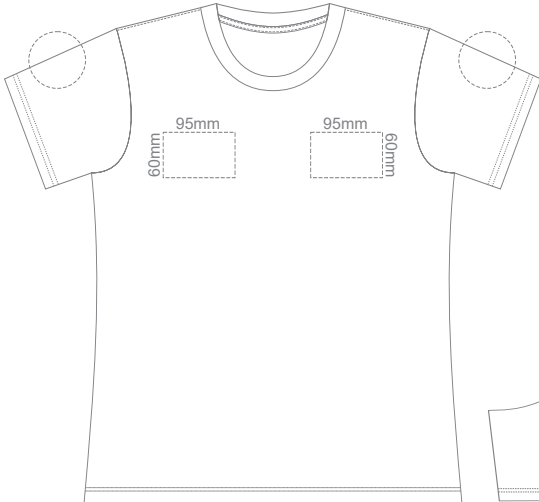

Print area 280x200mm can be rotated to best suit.

Print area 280x200mm can be rotated to best suit.

10% of Actual Size
Embroidery

WOMENS FRONT SMALL