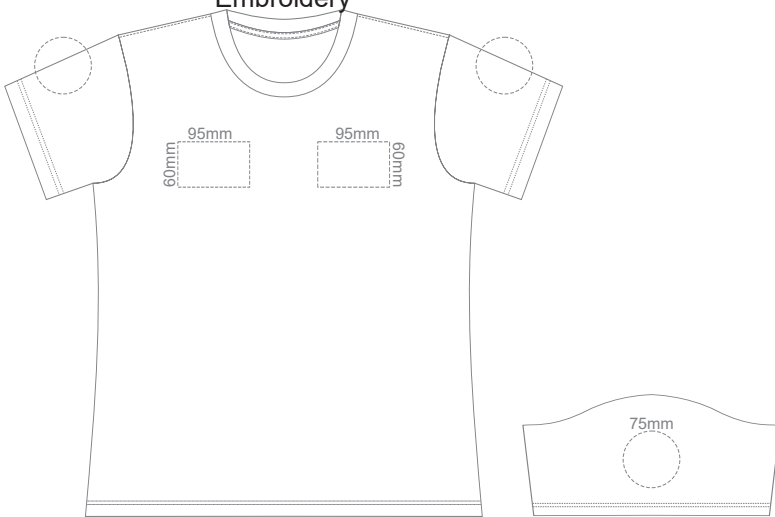

WOMENS FRONT MEDIUM

Graphite
Charcoal
Grey
Ash
Ecru
White
Gold
Mustard
Orange
Rust
Fuchsia
Red
Kelly Green
Olive
Bottle Green
Cyan
Petrol Blue
Royal Blue
Navy
Purple
Carbon