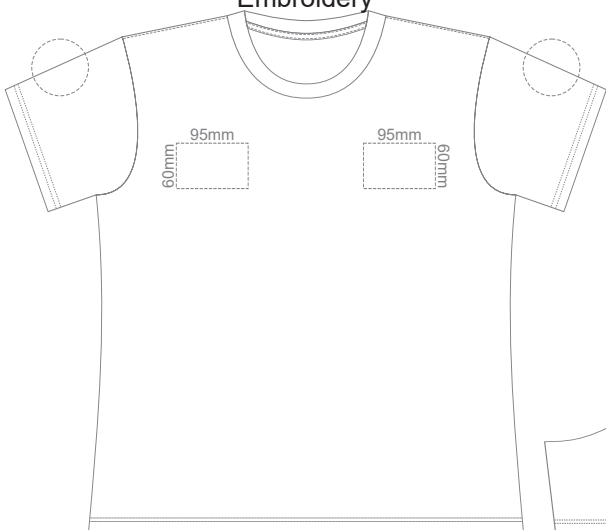

WOMENS FRONT XL

Graphite
Charcoal
Grey
Ash
Ecreu
Gold
Mustard
Orange
Rust
Fuchsia
Red
Kelly Green
Olive
Bottle Green
Cyan
Petrol Blue
Royal Blue
Navy
Purple
Carbon