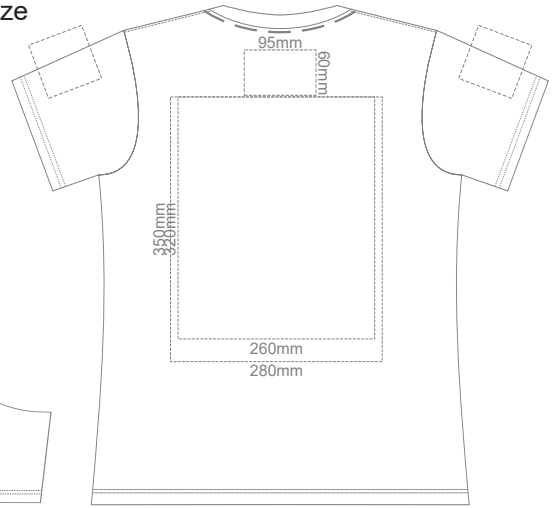

10% of Actual Size  
Screen Print

**WOMENS FRONT XS**

**WOMENS BACK XS**

10% of Actual Size  
Colourflex Transfer

Print area 280x200mm can be rotated to best suit.

**WOMENS FRONT XS**

Print area 280x200mm can be rotated to best suit.

10% of Actual Size  
Screen Print

**WOMENS FRONT SMALL**

**WOMENS BACK SMALL**

10% of Actual Size  
Colourflex Transfer

Print area 280x200mm can be rotated to best suit.

Print area 280x200mm can be rotated to best suit.

10% of Actual Size  
Screen Print

**WOMENS FRONT MEDIUM**

**WOMENS BACK MEDIUM**

10% of Actual Size  
Colourflex Transfer

Print area 280x200mm can be rotated to best suit.

**WOMENS FRONT MEDIUM**

Print area 280x200mm can be rotated to best suit.

10% of Actual Size  
Screen Print

**WOMENS FRONT 2XL**

**WOMENS BACK 2XL**

10% of Actual Size  
Colourflex Transfer

Print area 280x200mm can be rotated to best suit.

**WOMENS FRONT 2XL**

Print area 280x200mm can be rotated to best suit.