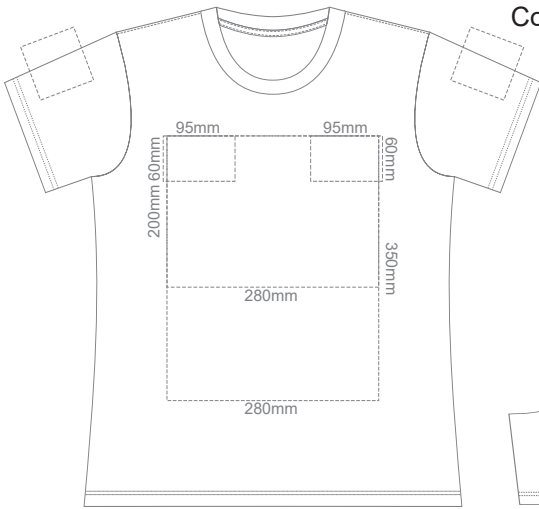

10% of Actual Size  
Screen Print

**WOMENS FRONT XS**

**WOMENS BACK XS**

10% of Actual Size  
Colourflex Transfer

Print area 280x200mm can be rotated to best suit.

**WOMENS FRONT XS**

Print area 280x200mm can be rotated to best suit.

**WOMENS BACK XS**

10% of Actual Size  
Embroidery

**WOMENS FRONT XS**

Graphite
Charcoal
Grey
Ash
Ecru
White
Gold
Mustard
Orange
Rust
Fuchsia
Red
Kelly Green
Olive
Bottle Green
Cyan
Petrol Blue
Royal Blue
Navy
Purple
Carbon

10% of Actual Size  
Screen Print

**WOMENS FRONT SMALL**

**WOMENS BACK SMALL**

10% of Actual Size  
Colourflex Transfer

Print area 280x200mm can be rotated to best suit.

Print area 280x200mm can be rotated to best suit.

10% of Actual Size  
Screen Print

**WOMENS FRONT MEDIUM**

**WOMENS BACK MEDIUM**

10% of Actual Size  
Colourflex Transfer

Print area 280x200mm can be rotated to best suit.

**WOMENS FRONT MEDIUM**

Print area 280x200mm can be rotated to best suit.