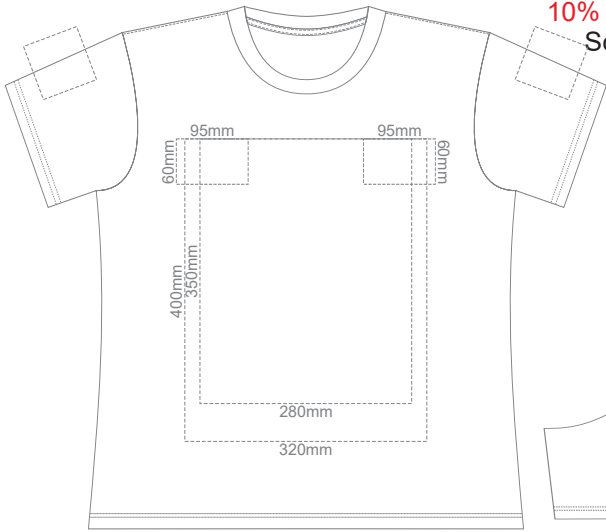

10% of Actual Size  
Screen Print

**WOMENS FRONT XS**

**WOMENS BACK XS**

10% of Actual Size  
Colourflex Transfer

Print area 280x200mm can be rotated to best suit.

**WOMENS FRONT XS**

Print area 280x200mm can be rotated to best suit.

10% of Actual Size  
Screen Print

**WOMENS FRONT MEDIUM**

**WOMENS BACK MEDIUM**

10% of Actual Size  
Colourflex Transfer

Print area 280x200mm can be rotated to best suit.

**WOMENS FRONT MEDIUM**

Print area 280x200mm can be rotated to best suit.

10% of Actual Size  
Screen Print

**WOMENS FRONT LARGE**

**WOMENS BACK LARGE**

10% of Actual Size  
Colourflex Transfer

Print area 280x200mm can be rotated to best suit.  
**WOMENS FRONT LARGE**

Print area 280x200mm can be rotated to best suit.  
**WOMENS BACK LARGE**

10% of Actual Size  
Screen Print

**WOMENS FRONT XL**

**WOMENS BACK XL**

10% of Actual Size  
Colourflex Transfer

Print area 280x200mm can be rotated to best suit.

**WOMENS FRONT XL**

Print area 280x200mm can be rotated to best suit.