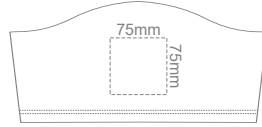

10% of Actual Size  
Screen Print

**WOMENS FRONT XS**

**WOMENS BACK XS**

10% of Actual Size  
Colourflex Transfer

Print area 280x200mm can be rotated to best suit.

**WOMENS FRONT XS**

Print area 280x200mm can be rotated to best suit.

**WOMENS BACK XS**

10% of Actual Size  
Embroidery

**WOMENS FRONT XS**

Graphite
Charcoal
Grey
Ash
Ecru
White
Gold
Mustard
Orange
Rust
Fuchsia
Red
Kelly Green
Olive
Bottle Green
Cyan
Petrol Blue
Royal Blue
Navy
Purple
Carbon

10% of Actual Size  
Screen Print

**WOMENS FRONT SMALL**

**WOMENS BACK SMALL**

10% of Actual Size  
Colourflex Transfer

Print area 280x200mm can be rotated to best suit.

Print area 280x200mm can be rotated to best suit.