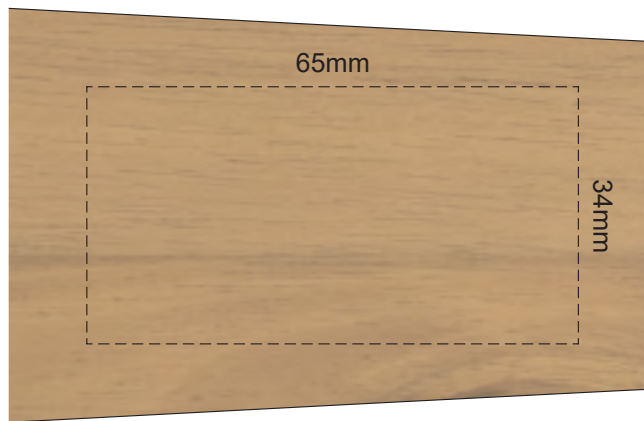

30% of Actual Size
Pad Print
(One Colour - White, PMS 476C or Black Only)

100% of Actual Size
Pad Print
(One Colour - White, PMS 476C or Black Only)

30% of Actual Size
Laser Engraving

100% of Actual Size
Laser Engraving

This product is a natural material, please allow for variances in grain pattern and branding.

■ Laser engraves to a natural etch