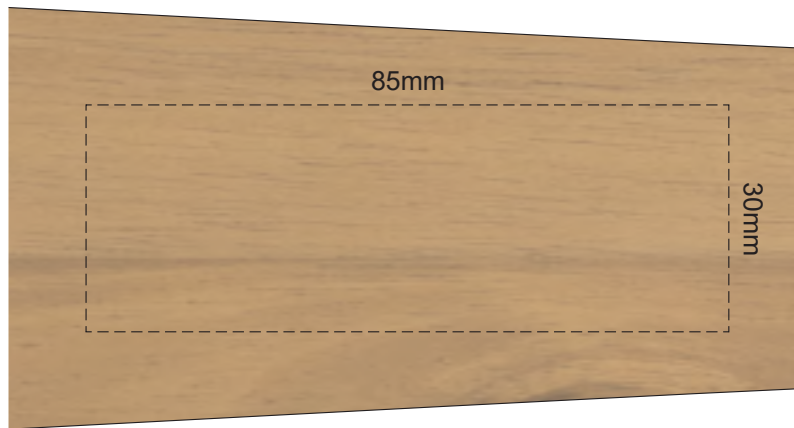

30% of Actual Size
Pad Print
(One Colour - White, PMS 476C or Black Only)

100% of Actual Size
Pad Print
(One Colour - White, PMS 476C or Black Only)

30% of Actual Size
Laser Engraving

100% of Actual Size
Laser Engraving

This product is a natural material, please allow for variances in grain pattern and branding.

■ Laser engraves to a natural etch