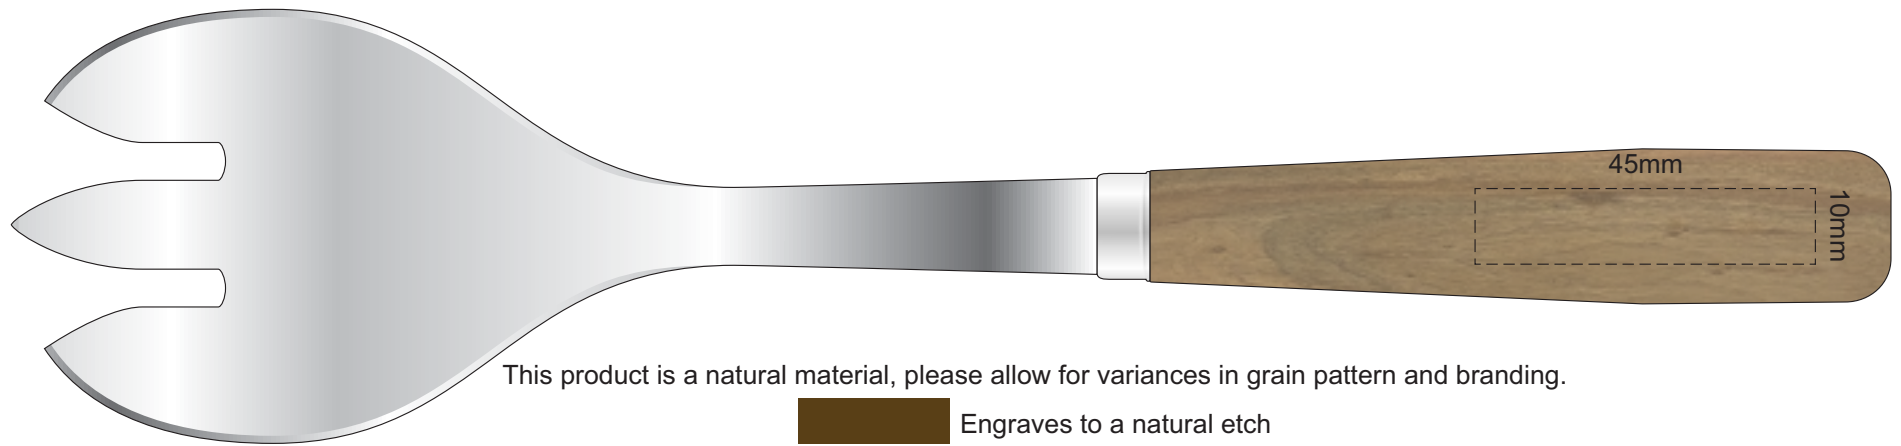

100% of Actual Size  
Pad Print (one colour)  
Laser Engraving

This product is a natural material, please allow for variances in grain pattern and branding.

 Engraves to a natural etch