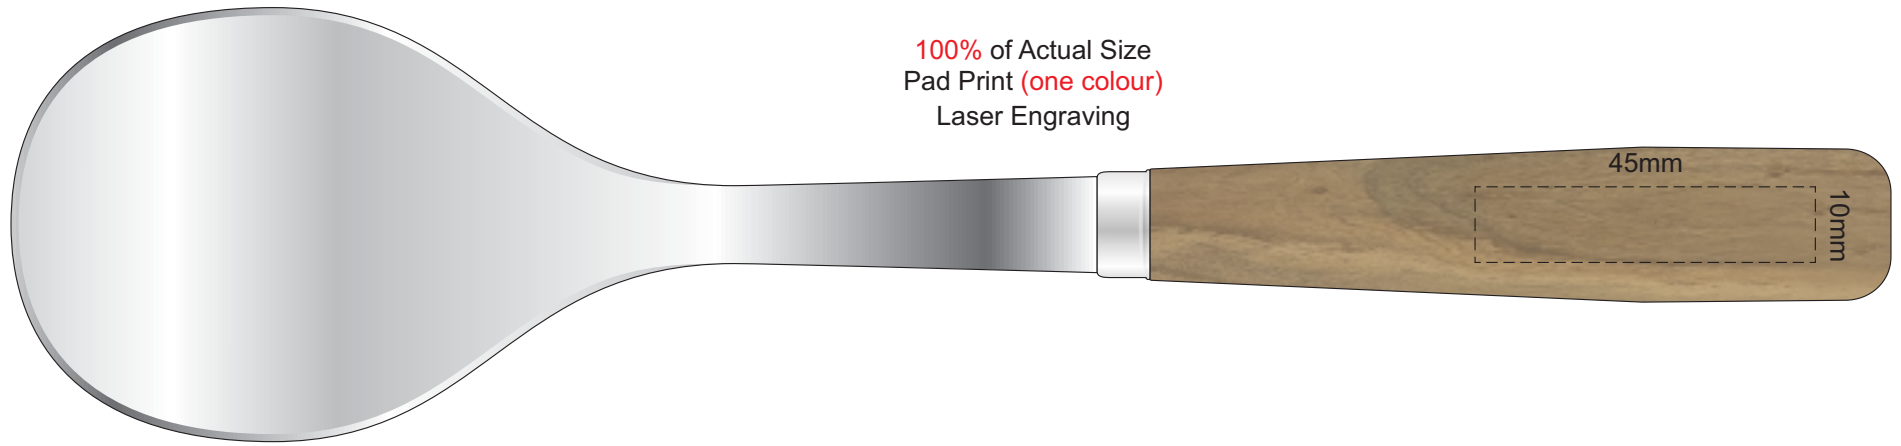

100% of Actual Size  
Pad Print (one colour)  
Laser Engraving

This product is a natural material, please allow for variances in grain pattern and branding.

 Engraves to a natural etch