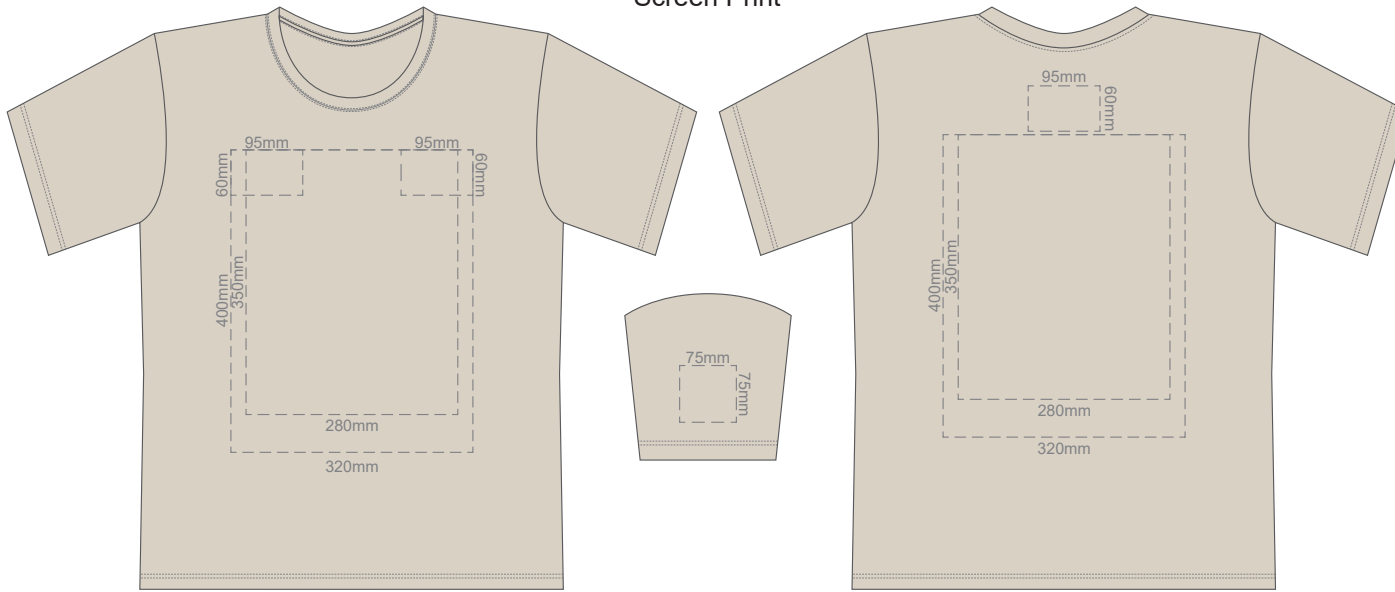

10% of Actual Size
Screen Print

FRONT XS

BACK XS

10% of Actual Size
Colourflex Transfer

Print area 280x200mm can be rotated to best suit.

FRONT XS

Print area 280x200mm can be rotated to best suit.

BACK XS

10% of Actual Size
Screen Print

FRONT SMALL

BACK SMALL

10% of Actual Size
Colourflex Transfer

Print area 280x200mm can be rotated to best suit.

FRONT SMALL

Print area 280x200mm can be rotated to best suit.

BACK SMALL

10% of Actual Size
Screen Print

10% of Actual Size
Colourflex Transfer

Ecru
Light Grey
Grey
Eggshell
Sand
Yellow
Gold
Mustard
Orange
Rust
Coral
Pink
Fuschsia
Berry
Red
Burgundy
Brown
Sage
Bright Green
Kiwi
Olive
Bottle Green
Aqua
Teal
Pale Blue
Slate Blue
Royal Blue
Navy
Purple
Graphite
Carbon
Black

10% of Actual Size
Screen Print

FRONT LARGE

BACK LARGE

10% of Actual Size
Colourflex Transfer

Print area 280x200mm can be rotated to best suit.

FRONT LARGE

Print area 280x200mm can be rotated to best suit.

BACK LARGE