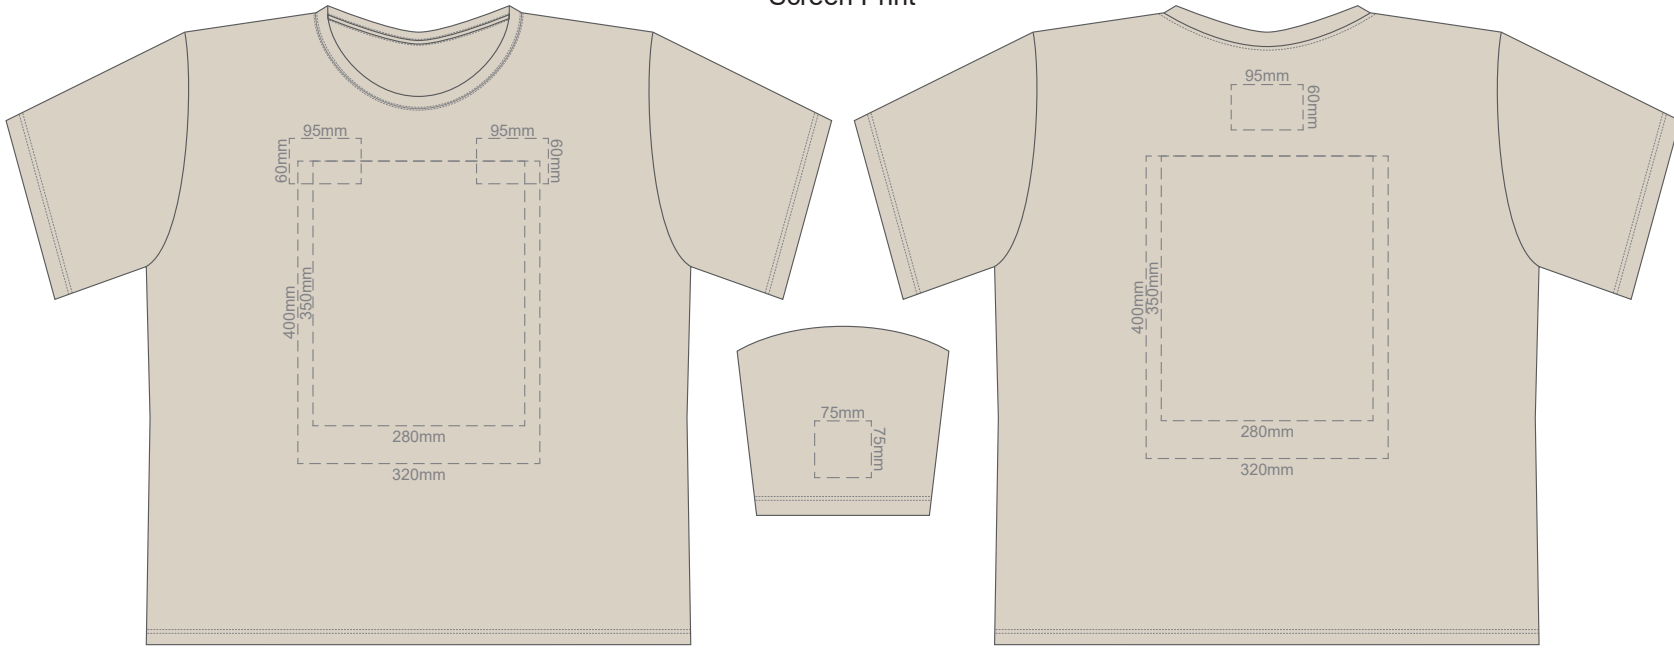

10% of Actual Size
Screen Print

FRONT 3XL

BACK 3XL

10% of Actual Size
Colourflex Transfer

Print area 280x200mm can be rotated to best suit.

FRONT 3XL

Print area 280x200mm can be rotated to best suit.

BACK 3XL

10% of Actual Size
Screen Print

FRONT 4XL

BACK 4XL

10% of Actual Size
Colourflex Transfer

Print area 280x200mm can be rotated to best suit.

FRONT 4XL

Print area 280x200mm can be rotated to best suit.

BACK 4XL