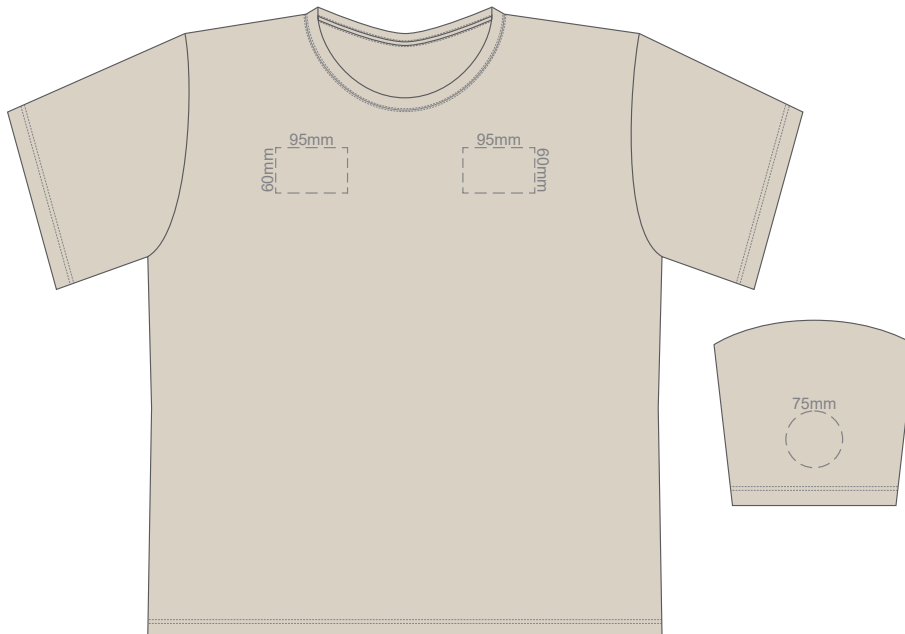

10% of Actual Size
Embroidery

FRONT 3XL

Ecru
Light Grey
Grey
Eggshell
Sand
Yellow
Gold
Mustard
Orange
Rust
Coral
Pink
Fuschsia
Berry
Red
Burgundy
Brown
Sage
Bright Green
Kiwi
Olive
Bottle Green
Aqua
Teal
Pale Blue
Slate Blue
Royal Blue
Navy
Purple
Graphite
Carbon
Black