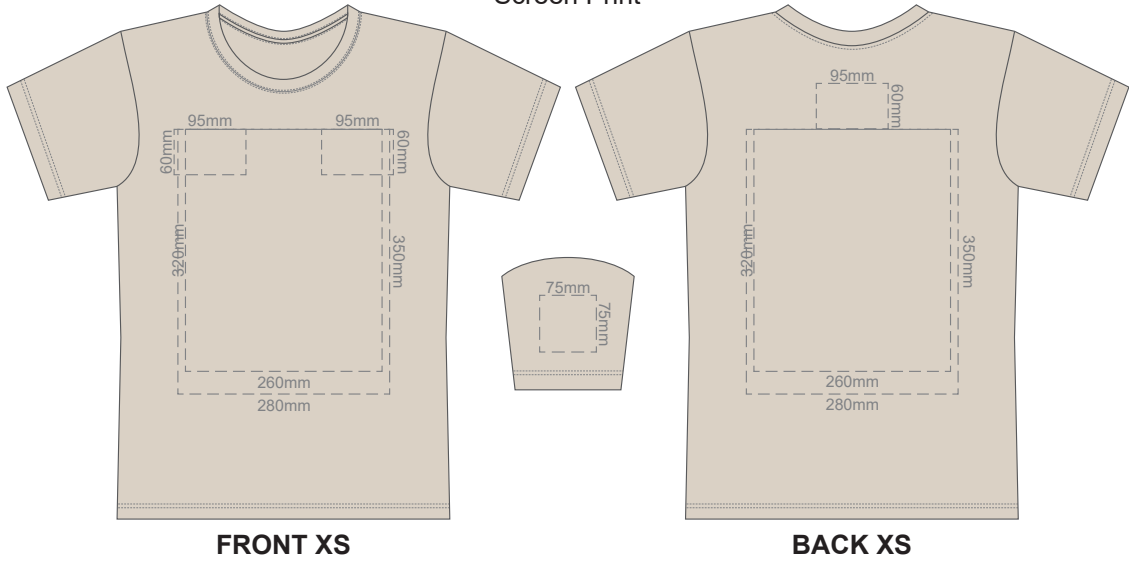

10% of Actual Size
Screen Print

FRONT XS

BACK XS

10% of Actual Size
Colourflex Transfer

Print area 280x200mm can be rotated to best suit.

FRONT XS

Print area 280x200mm can be rotated to best suit.

BACK XS

10% of Actual Size
Screen Print

FRONT SMALL

BACK SMALL

10% of Actual Size
Colourflex Transfer

Print area 280x200mm can be rotated to best suit.

FRONT SMALL

Print area 280x200mm can be rotated to best suit.

BACK SMALL

10% of Actual Size
Screen Print

FRONT LARGE

BACK LARGE

10% of Actual Size
Colourflex Transfer

Print area 280x200mm can be rotated to best suit.

FRONT LARGE

Print area 280x200mm can be rotated to best suit.

BACK LARGE