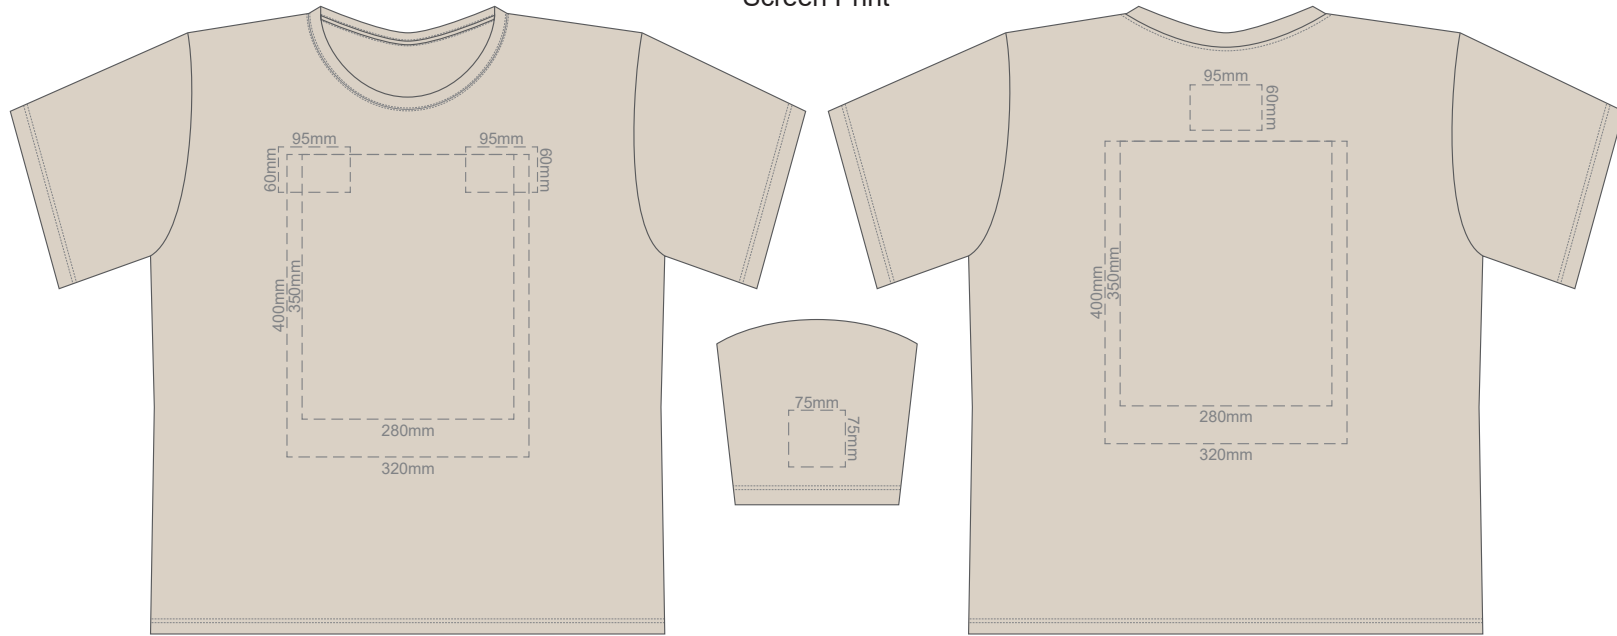

10% of Actual Size
Screen Print

FRONT 3XL

BACK 3XL