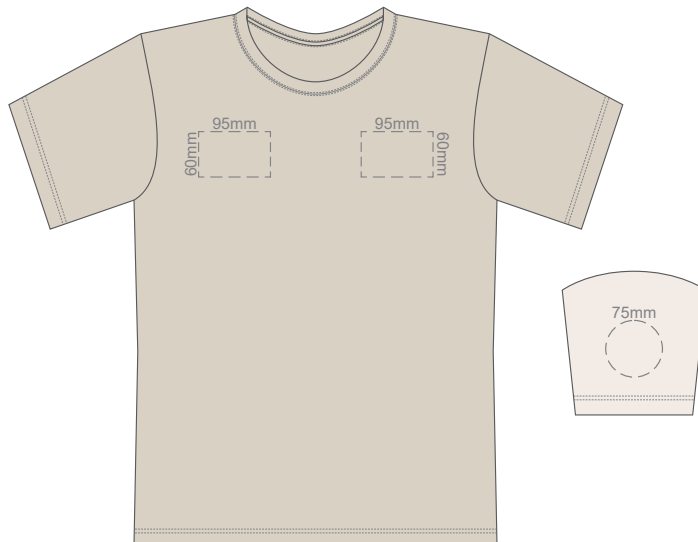

10% of Actual Size
Embroidery

FRONT SMALL

White
Ecru
Light Grey
Grey
Eggshell
Sand
Yellow
Gold
Mustard
Orange
Rust
Coral
Pink
Fuschsia
Berry
Red
Burgundy
Brown
Sage
Bright Green
Kiwi
Olive
Bottle Green
Aqua
Teal
Pale Blue
Slate Blue
Royal Blue
Navy
Purple
Graphite
Carbon
Black