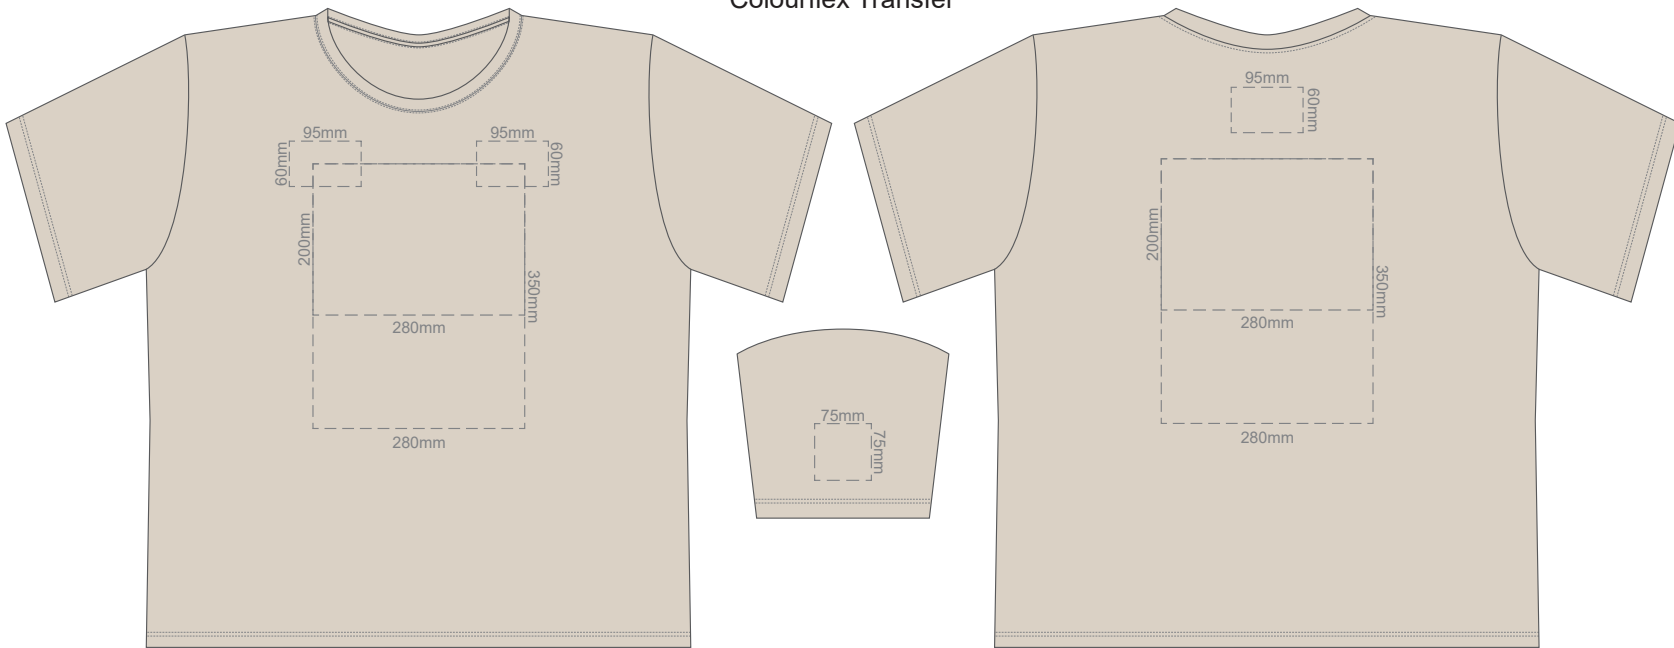

10% of Actual Size
Screen Print

FRONT 4XL

BACK 4XL

10% of Actual Size
Colourflex Transfer

Print area 280x200mm can be rotated to best suit.

FRONT 4XL

Print area 280x200mm can be rotated to best suit.

BACK 4XL