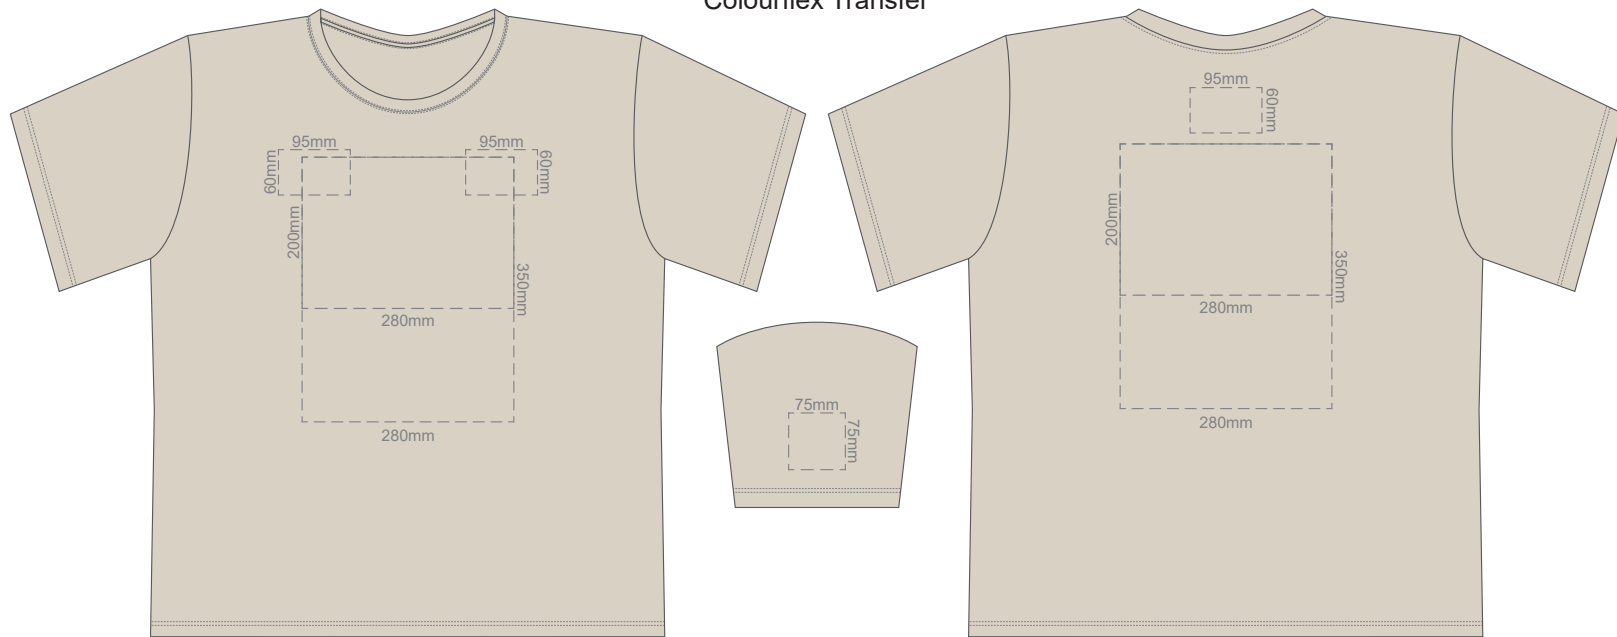

10% of Actual Size
Screen Print

FRONT 2XL

BACK 2XL

10% of Actual Size
Colourflex Transfer

Print area 280x200mm can be rotated to best suit.

FRONT 2XL

Print area 280x200mm can be rotated to best suit.

BACK 2XL

10% of Actual Size
Screen Print

FRONT 3XL

BACK 3XL

10% of Actual Size
Colourflex Transfer

Print area 280x200mm can be rotated to best suit.

FRONT 3XL

Print area 280x200mm can be rotated to best suit.

BACK 3XL