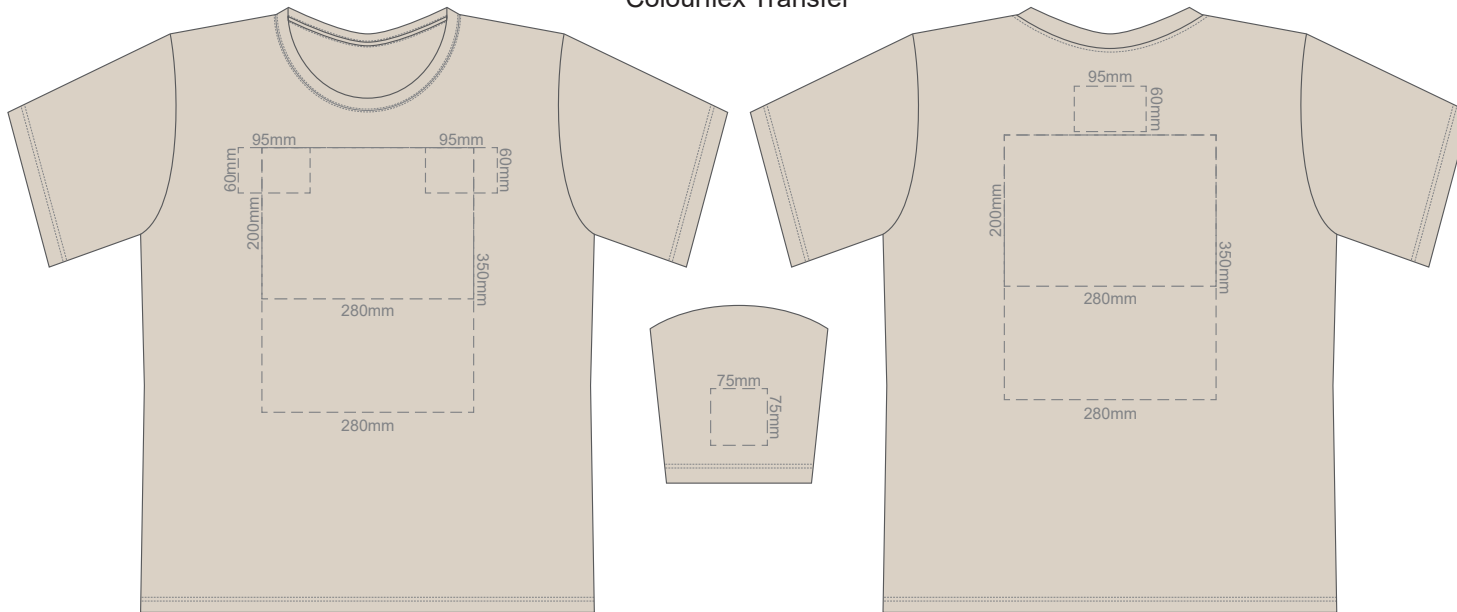

10% of Actual Size
Screen Print

FRONT LARGE

BACK LARGE

10% of Actual Size
Colourflex Transfer

Print area 280x200mm can be rotated to best suit.

FRONT LARGE

Print area 280x200mm can be rotated to best suit.

BACK LARGE

10% of Actual Size
Embroidery

FRONT LARGE

Ecru
Light Grey
Grey
Eggshell
Sand
Yellow
Gold
Mustard
Orange
Rust
Coral
Pink
Fuschsia
Berry
Red
Burgundy
Brown
Sage
Bright Green
Kiwi
Olive
Bottle Green
Aqua
Teal
Pale Blue
Slate Blue
Royal Blue
Navy
Purple
Graphite
Carbon
Black

10% of Actual Size
Screen Print

FRONT XL

BACK XL

10% of Actual Size
Colourflex Transfer

Print area 280x200mm can be rotated to best suit.

FRONT XL

Print area 280x200mm can be rotated to best suit.

BACK XL