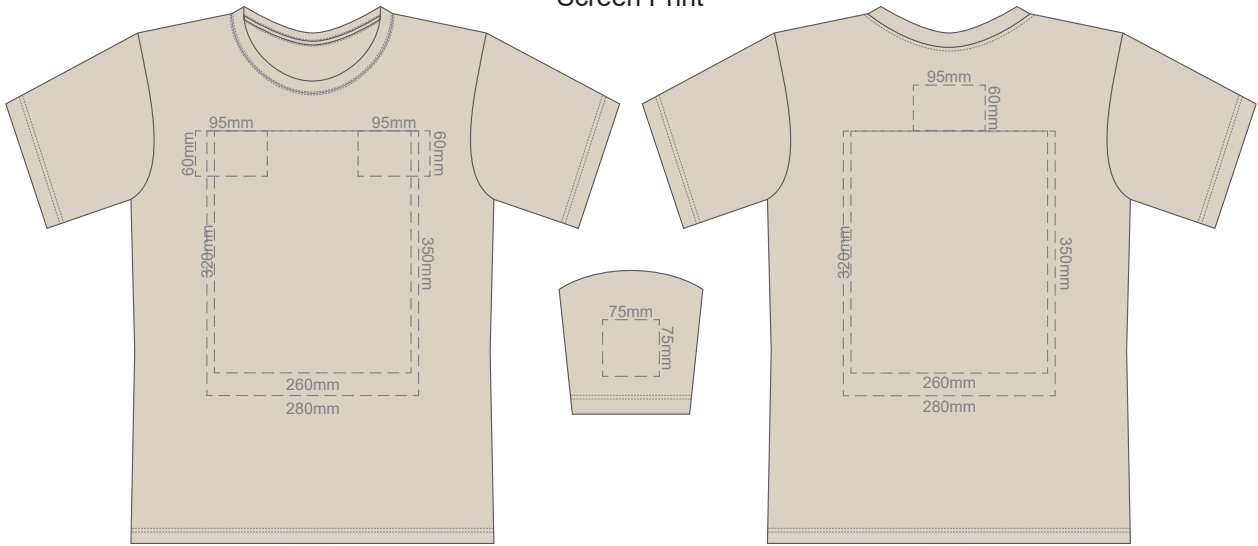

10% of Actual Size
Screen Print

FRONT XS

BACK XS

10% of Actual Size
Colourflex Transfer

Print area 280x200mm can be rotated to best suit.

FRONT XS

Print area 280x200mm can be rotated to best suit.

BACK XS

10% of Actual Size
Screen Print

FRONT SMALL

BACK SMALL

10% of Actual Size
Colourflex Transfer

Print area 280x200mm can be rotated to best suit.

FRONT SMALL

Print area 280x200mm can be rotated to best suit.

BACK SMALL

10% of Actual Size
Screen Print

FRONT LARGE

BACK LARGE

10% of Actual Size
Colourflex Transfer

Print area 280x200mm can be rotated to best suit.

FRONT LARGE

Print area 280x200mm can be rotated to best suit.

BACK LARGE