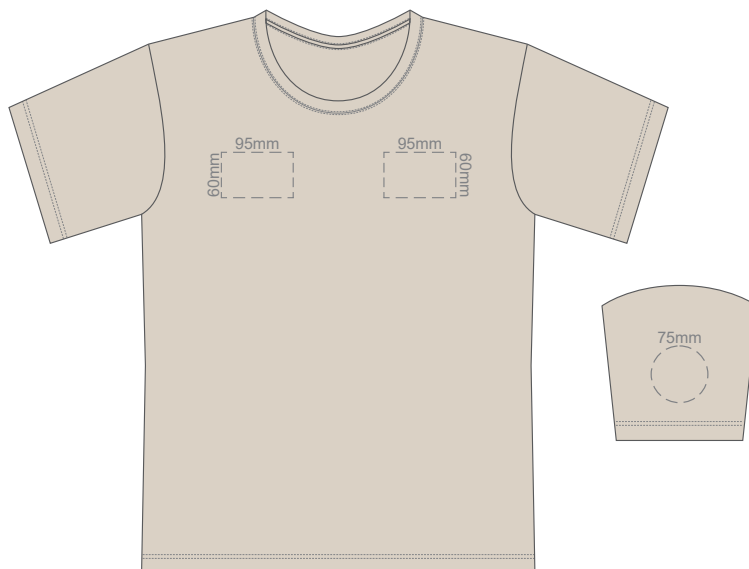

10% of Actual Size
Embroidery

FRONT MEDIUM

Ecru
Light Grey
Grey
Eggshell
Sand
Yellow
Gold
Mustard
Orange
Rust
Coral
Pink
Fuschsia
Berry
Red
Burgundy
Brown
Sage
Bright Green
Kiwi
Olive
Bottle Green
Aqua
Teal
Pale Blue
Slate Blue
Royal Blue
Navy
Purple
Graphite
Carbon
Black