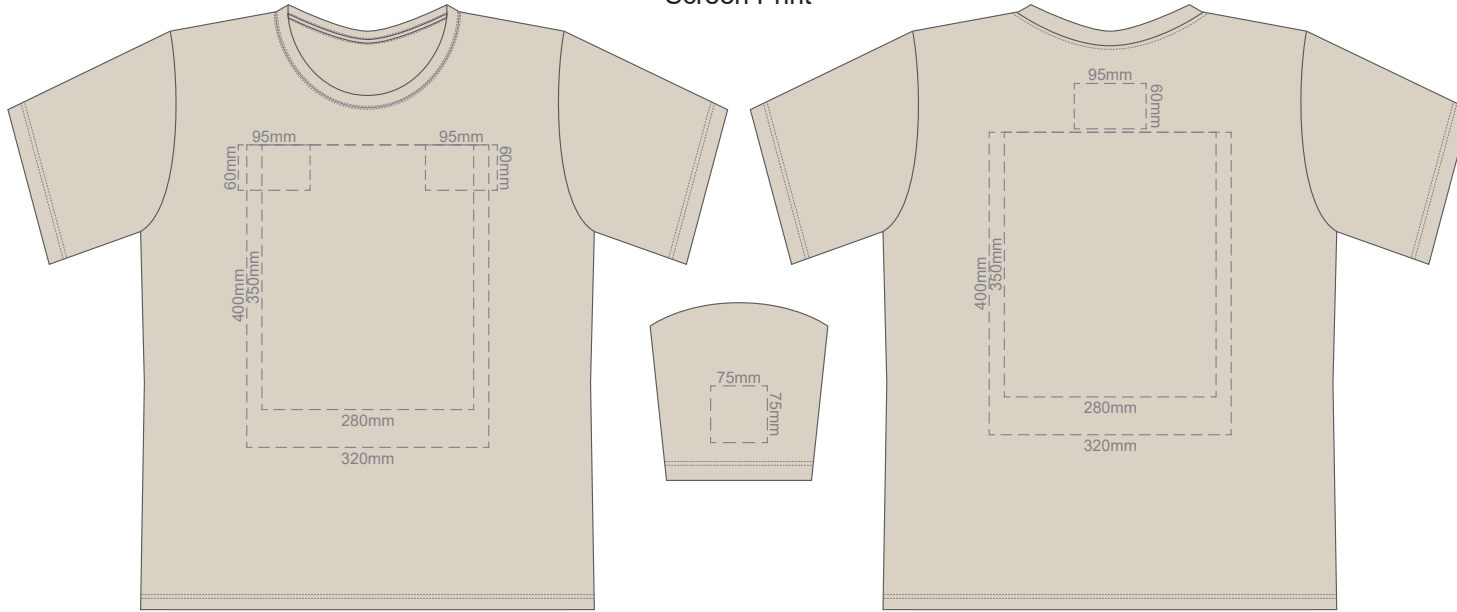

10% of Actual Size
Screen Print

FRONT LARGE

BACK LARGE

10% of Actual Size
Colourflex Transfer

Print area 280x200mm can be rotated to best suit.

FRONT LARGE

Print area 280x200mm can be rotated to best suit.

BACK LARGE

10% of Actual Size
Screen Print

FRONT XL

BACK XL

10% of Actual Size
Colourflex Transfer

Print area 280x200mm can be rotated to best suit.

FRONT XL

Print area 280x200mm can be rotated to best suit.

BACK XL