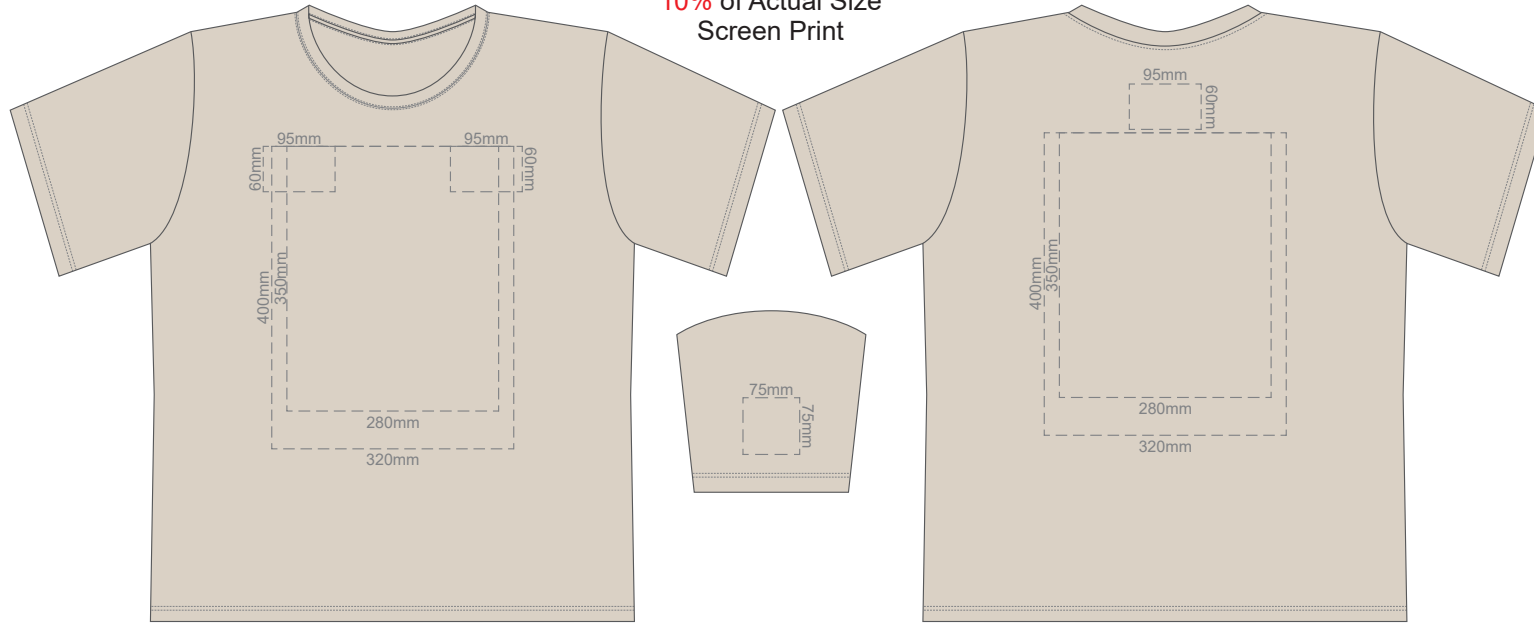

10% of Actual Size
Screen Print

FRONT XL

BACK XL

10% of Actual Size
Colourflex Transfer

Print area 280x200mm can be rotated to best suit.

FRONT XL

Print area 280x200mm can be rotated to best suit.

BACK XL

10% of Actual Size
Screen Print

FRONT 2XL

BACK 2XL

10% of Actual Size
Colourflex Transfer

Print area 280x200mm can be rotated to best suit.

FRONT 2XL

Print area 280x200mm can be rotated to best suit.

BACK 2XL