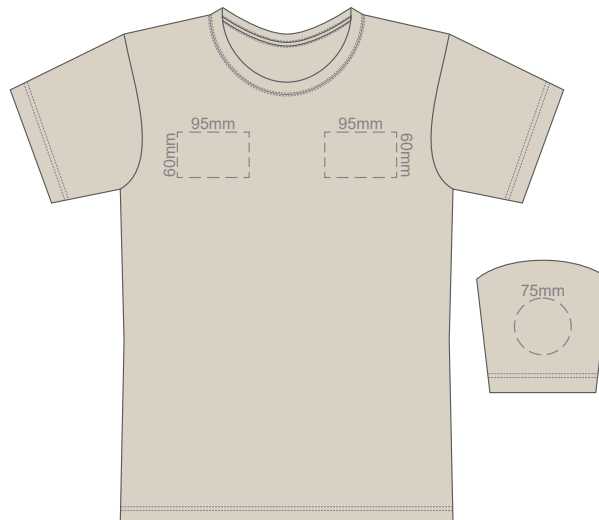

10% of Actual Size
Embroidery

FRONT XS

White
Ecru
Light Grey
Grey
Eggshell
Sand
Yellow
Gold
Mustard
Orange
Rust
Coral
Pink
Fuschsia
Berry
Red
Burgundy
Brown
Sage
Bright Green
Kiwi
Olive
Bottle Green
Aqua
Teal
Pale Blue
Slate Blue
Royal Blue
Navy
Purple
Graphite
Carbon
Black