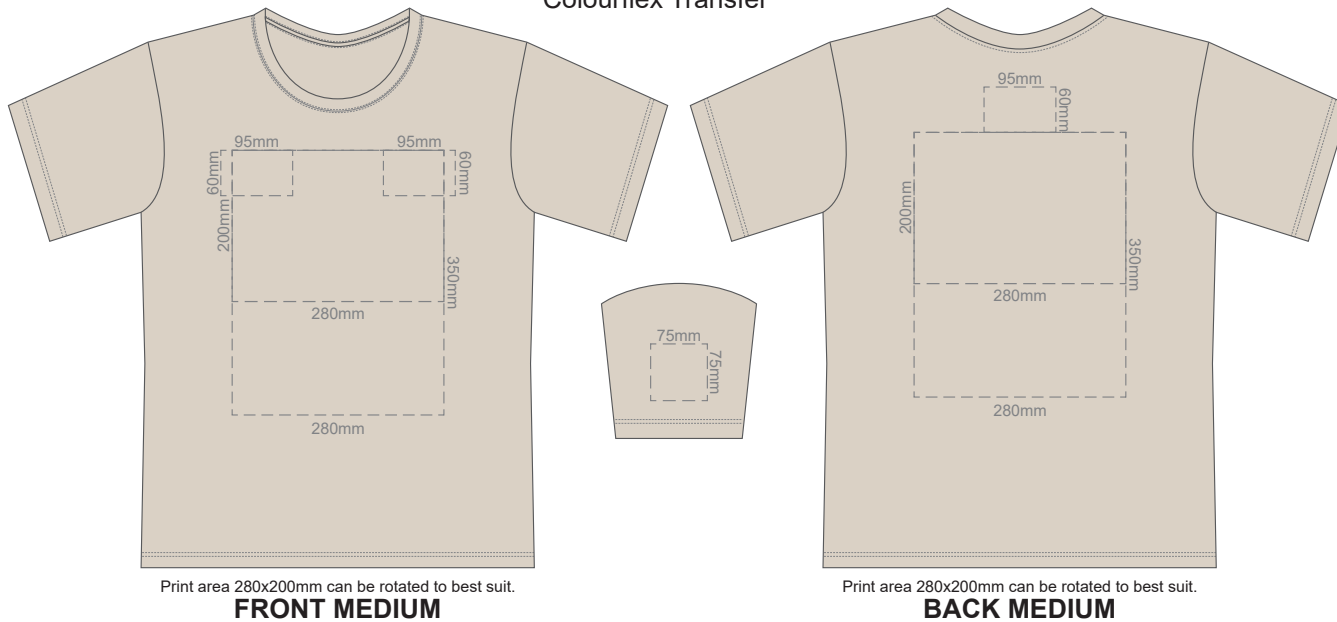

10% of Actual Size
Colourflex Transfer