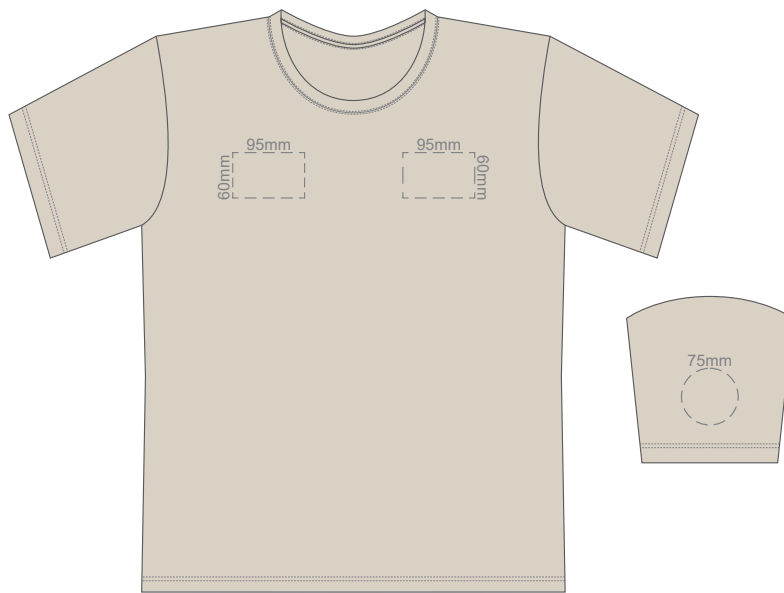

10% of Actual Size
Embroidery

FRONT LARGE

Ecru
Light Grey
Grey
Eggshell
Sand
Yellow
Gold
Mustard
Orange
Rust
Coral
Pink
Fuschsia
Berry
Red
Burgundy
Brown
Sage
Bright Green
Kiwi
Olive
Bottle Green
Aqua
Teal
Pale Blue
Slate Blue
Royal Blue
Navy
Purple
Graphite
Carbon
Black