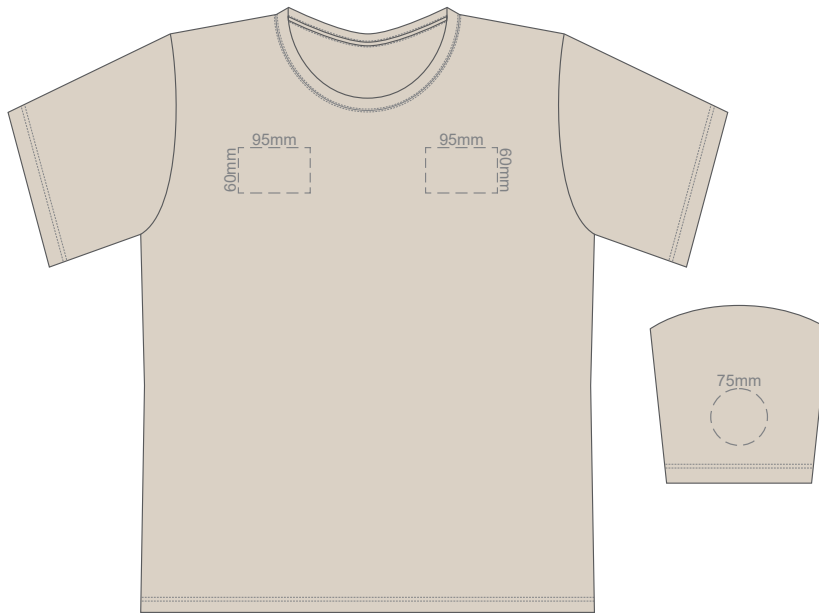

10% of Actual Size
Embroidery

FRONT XL

Ecru
Light Grey
Grey
Eggshell
Sand
Yellow
Gold
Mustard
Orange
Rust
Coral
Pink
Fuschsia
Berry
Red
Burgundy
Brown
Sage
Bright Green
Kiwi
Olive
Bottle Green
Aqua
Teal
Pale Blue
Slate Blue
Royal Blue
Navy
Purple
Graphite
Carbon
Black