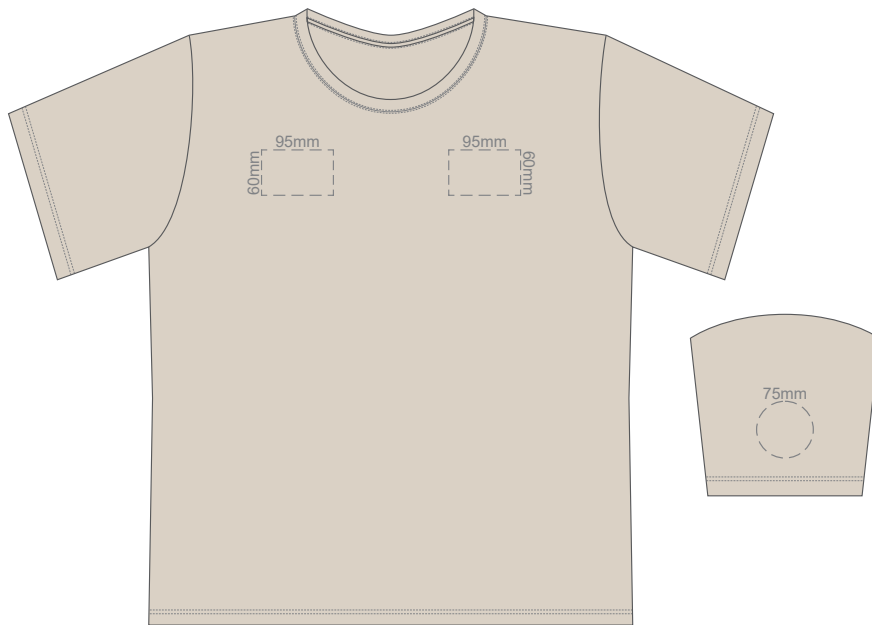

10% of Actual Size
Embroidery

FRONT 2XL

Ecru
Light Grey
Grey
Eggshell
Sand
Yellow
Gold
Mustard
Orange
Rust
Coral
Pink
Fuschsia
Berry
Red
Burgundy
Brown
Sage
Bright Green
Kiwi
Olive
Bottle Green
Aqua
Teal
Pale Blue
Slate Blue
Royal Blue
Navy
Purple
Graphite
Carbon
Black