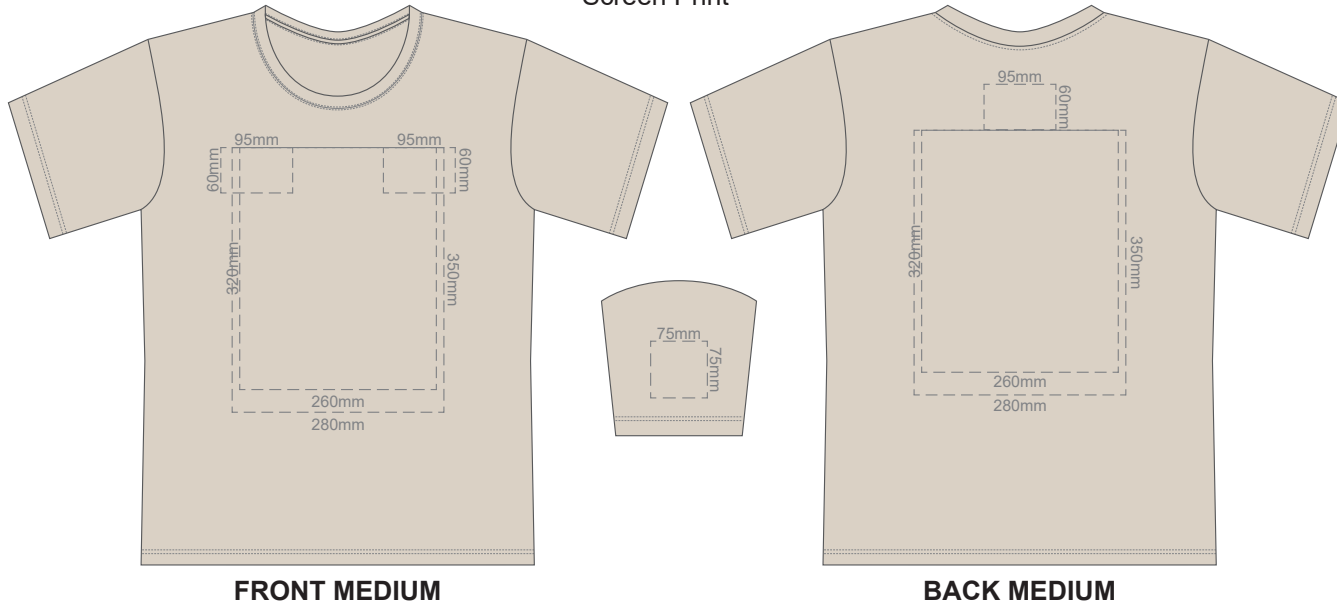

10% of Actual Size
Screen Print