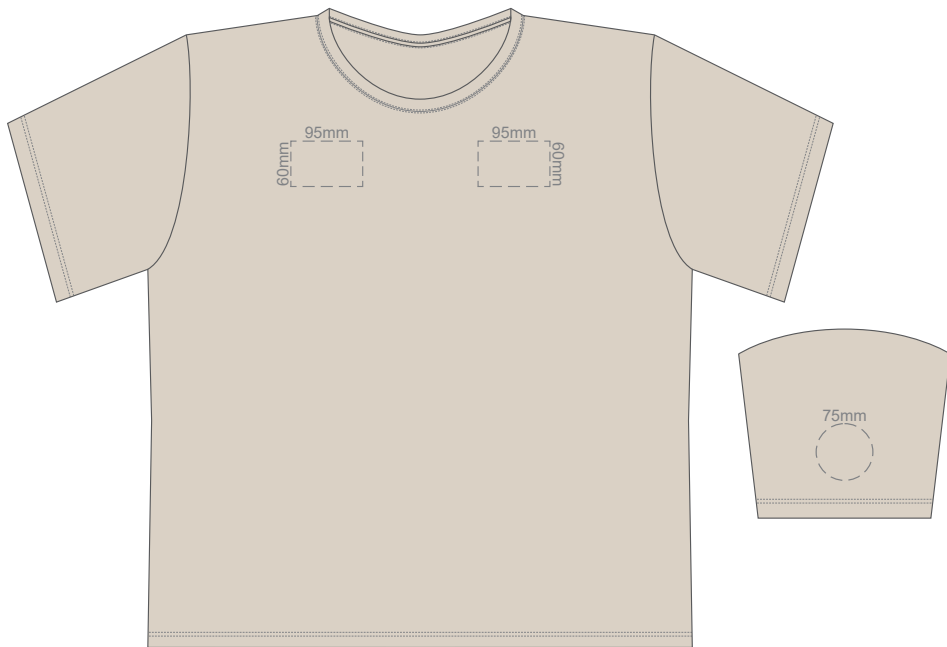

10% of Actual Size
Embroidery

FRONT 4XL

Ecu
Light Grey
Grey
Eggshell
Sand
Yellow
Gold
Mustard
Orange
Rust
Coral
Pink
Fuschsia
Berry
Red
Burgundy
Brown
Sage
Bright Green
Kiwi
Olive
Bottle Green
Aqua
Teal
Pale Blue
Slate Blue
Royal Blue
Navy
Purple
Graphite
Carbon
Black