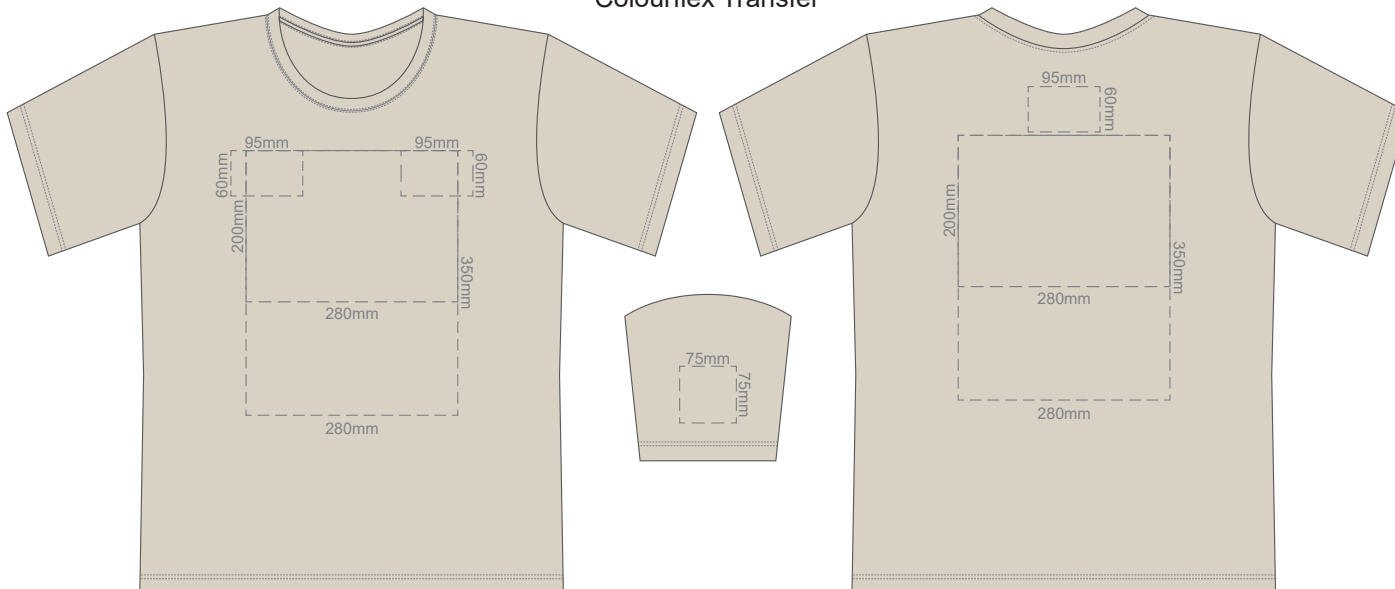

10% of Actual Size
Screen Print

FRONT XS

BACK XS

10% of Actual Size
Colourflex Transfer

Print area 280x200mm can be rotated to best suit.

FRONT XS

Print area 280x200mm can be rotated to best suit.

BACK XS

10% of Actual Size
Screen Print

FRONT SMALL

BACK SMALL

10% of Actual Size
Colourflex Transfer

Print area 280x200mm can be rotated to best suit.

FRONT SMALL

Print area 280x200mm can be rotated to best suit.

BACK SMALL

10% of Actual Size
Embroidery

FRONT MEDIUM

Ecru
Light Grey
Grey
Eggshell
Sand
Yellow
Gold
Mustard
Orange
Rust
Coral
Pink
Fuschsia
Berry
Red
Burgundy
Brown
Sage
Bright Green
Kiwi
Olive
Bottle Green
Aqua
Teal
Pale Blue
Slate Blue
Royal Blue
Navy
Purple
Graphite
Carbon
Black

10% of Actual Size
Screen Print

FRONT LARGE

BACK LARGE

10% of Actual Size
Colourflex Transfer

Print area 280x200mm can be rotated to best suit.

FRONT LARGE

Print area 280x200mm can be rotated to best suit.

BACK LARGE