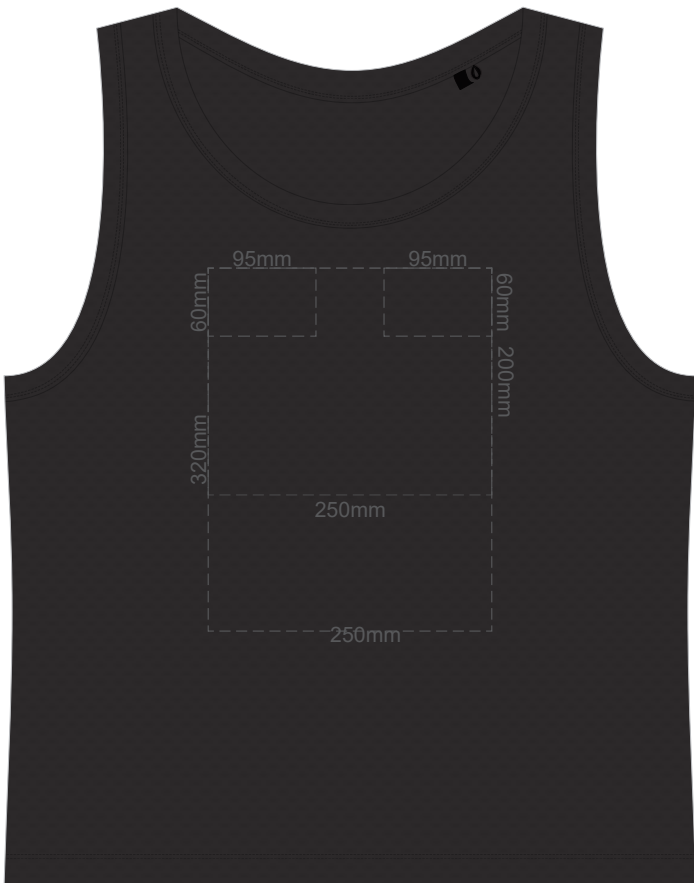

**BACK MEN'S LARGE**

15% of Actual Size  
Screen Print

FRONT MEN'S XL

BACK MEN'S XL

15% of Actual Size  
Colourflex Transfer

FRONT MEN'S XL

BACK MEN'S XL

15% of Actual Size  
Screen Print

FRONT MEN'S 2XL

BACK MEN'S 2XL

15% of Actual Size  
Colourflex Transfer

FRONT MEN'S 2XL

BACK MEN'S 2XL

15% of Actual Size  
Screen Print

**FRONT MEN'S 3XL**

**BACK MEN'S 3XL**

15% of Actual Size  
Colourflex Transfer

**FRONT MEN'S 3XL**

**BACK MEN'S 3XL**

15% of Actual Size  
Screen Print

FRONT MEN'S 4XL

BACK MEN'S 4XL

15% of Actual Size  
Colourflex Transfer

FRONT MEN'S 4XL