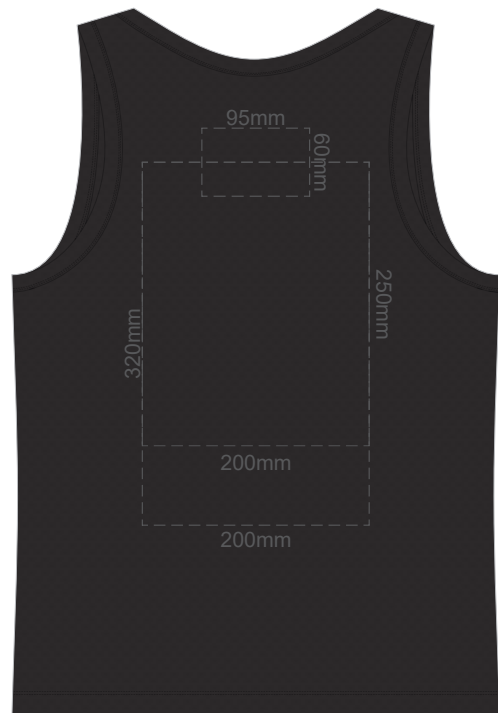

15% of Actual Size  
Screen Print

**FRONT MEN'S EXTRA SMALL**

**BACK MEN'S EXTRA SMALL**

15% of Actual Size  
Colourflex Transfer

**FRONT MEN'S EXTRA SMALL**

**BACK MEN'S EXTRA SMALL**

15% of Actual Size  
Screen Print

**FRONT MEN'S SMALL**

**BACK MEN'S SMALL**

15% of Actual Size  
Colourflex Transfer

**FRONT MEN'S SMALL**

**BACK MEN'S SMALL**

15% of Actual Size  
Screen Print

**FRONT MEN'S MEDIUM**

**BACK MEN'S MEDIUM**

15% of Actual Size  
Colourflex Transfer

**FRONT MEN'S MEDIUM**

**BACK MEN'S MEDIUM**

15% of Actual Size  
Screen Print

**FRONT MEN'S LARGE**

**BACK MEN'S LARGE**

15% of Actual Size  
Colourflex Transfer

**FRONT MEN'S LARGE**

**BACK MEN'S LARGE**

15% of Actual Size  
Screen Print

FRONT MEN'S XL

BACK MEN'S XL

15% of Actual Size  
Colourflex Transfer

FRONT MEN'S XL

BACK MEN'S XL

15% of Actual Size  
Screen Print