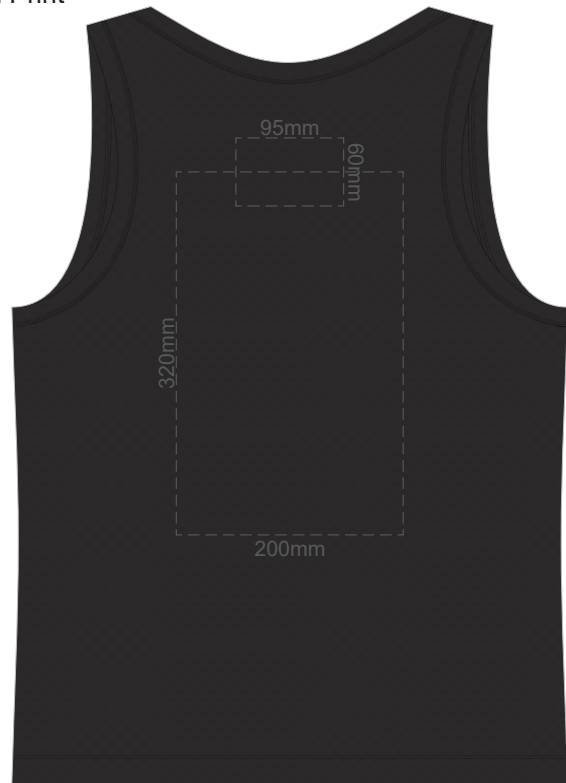

15% of Actual Size  
Screen Print

**FRONT MEN'S EXTRA SMALL**

**BACK MEN'S EXTRA SMALL**

15% of Actual Size  
Colourflex Transfer

**FRONT MEN'S EXTRA SMALL**

**BACK MEN'S EXTRA SMALL**

15% of Actual Size  
Screen Print

**FRONT MEN'S SMALL**

**BACK MEN'S SMALL**

15% of Actual Size  
Colourflex Transfer

**FRONT MEN'S SMALL**

**BACK MEN'S SMALL**

15% of Actual Size  
Screen Print

**FRONT MEN'S MEDIUM**

**BACK MEN'S MEDIUM**

15% of Actual Size  
Colourflex Transfer

**FRONT MEN'S MEDIUM**

**BACK MEN'S MEDIUM**

15% of Actual Size  
Screen Print

**FRONT MEN'S LARGE**

**BACK MEN'S LARGE**

15% of Actual Size  
Colourflex Transfer

**FRONT MEN'S LARGE**

**BACK MEN'S LARGE**

15% of Actual Size  
Screen Print

FRONT MEN'S XL

BACK MEN'S XL

15% of Actual Size  
Colourflex Transfer

FRONT MEN'S XL

BACK MEN'S XL

15% of Actual Size  
Screen Print