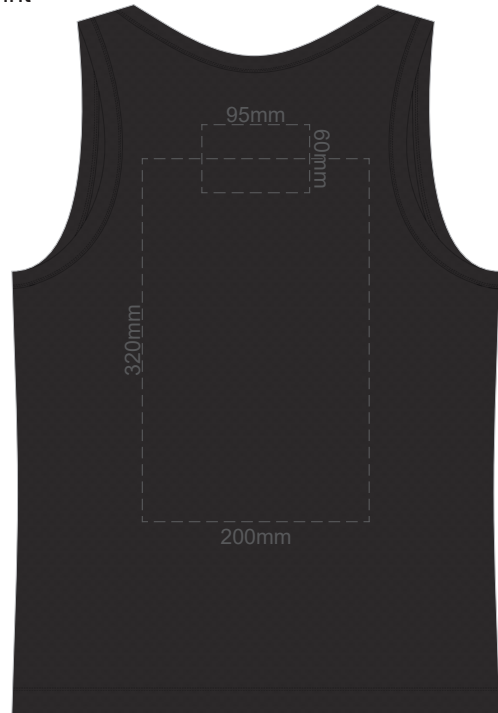

15% of Actual Size  
Screen Print

**FRONT MEN'S EXTRA SMALL**

**BACK MEN'S EXTRA SMALL**

15% of Actual Size  
Colourflex Transfer

**FRONT MEN'S EXTRA SMALL**

**BACK MEN'S EXTRA SMALL**

15% of Actual Size  
Screen Print

**FRONT MEN'S SMALL**

**BACK MEN'S SMALL**

15% of Actual Size  
Colourflex Transfer

**FRONT MEN'S SMALL**

**BACK MEN'S SMALL**

15% of Actual Size  
Screen Print

**FRONT MEN'S MEDIUM**

**BACK MEN'S MEDIUM**

15% of Actual Size  
Colourflex Transfer

**FRONT MEN'S MEDIUM**

**BACK MEN'S MEDIUM**

15% of Actual Size  
Screen Print

**FRONT MEN'S LARGE**

**BACK MEN'S LARGE**

15% of Actual Size  
Colourflex Transfer

**FRONT MEN'S LARGE**

**BACK MEN'S LARGE**

15% of Actual Size  
Screen Print

FRONT MEN'S XL

BACK MEN'S XL

15% of Actual Size  
Colourflex Transfer

FRONT MEN'S XL

BACK MEN'S XL

15% of Actual Size  
Screen Print