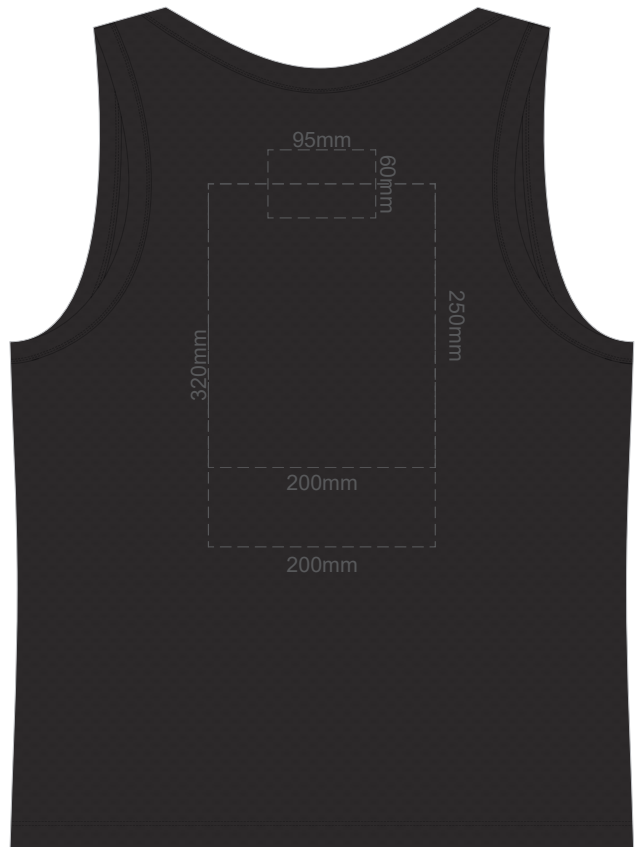

15% of Actual Size  
Colourflex Transfer

**FRONT MEN'S MEDIUM**

**BACK MEN'S MEDIUM**

15% of Actual Size  
Screen Print

**FRONT MEN'S LARGE**

**BACK MEN'S LARGE**

15% of Actual Size  
Colourflex Transfer

**FRONT MEN'S LARGE**

**BACK MEN'S LARGE**

15% of Actual Size  
Screen Print

FRONT MEN'S XL

BACK MEN'S XL

15% of Actual Size  
Colourflex Transfer

FRONT MEN'S XL

BACK MEN'S XL

15% of Actual Size  
Screen Print

FRONT MEN'S 2XL

BACK MEN'S 2XL

15% of Actual Size  
Colourflex Transfer

FRONT MEN'S 2XL

BACK MEN'S 2XL

15% of Actual Size  
Screen Print

**FRONT MEN'S 3XL**

**BACK MEN'S 3XL**

15% of Actual Size  
Colourflex Transfer

**FRONT MEN'S 3XL**

**BACK MEN'S 3XL**

15% of Actual Size  
Screen Print

FRONT MEN'S 4XL

BACK MEN'S 4XL

15% of Actual Size  
Colourflex Transfer

FRONT MEN'S 4XL