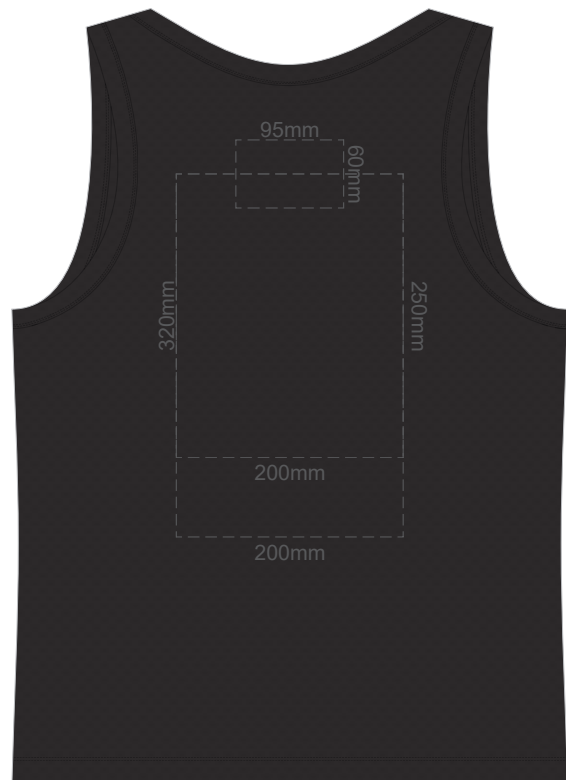

15% of Actual Size  
Screen Print

**FRONT MEN'S EXTRA SMALL**

**BACK MEN'S EXTRA SMALL**

15% of Actual Size  
Colourflex Transfer

**FRONT MEN'S EXTRA SMALL**

**BACK MEN'S EXTRA SMALL**

15% of Actual Size  
Screen Print

**FRONT MEN'S SMALL**

**BACK MEN'S SMALL**

15% of Actual Size  
Colourflex Transfer

**FRONT MEN'S SMALL**

**BACK MEN'S SMALL**

15% of Actual Size  
Screen Print

**FRONT MEN'S MEDIUM**

**BACK MEN'S MEDIUM**

15% of Actual Size  
Colourflex Transfer

**FRONT MEN'S MEDIUM**

**BACK MEN'S MEDIUM**

15% of Actual Size  
Screen Print

**FRONT MEN'S LARGE**

**BACK MEN'S LARGE**

15% of Actual Size  
Colourflex Transfer

**FRONT MEN'S LARGE**

**BACK MEN'S LARGE**

15% of Actual Size  
Screen Print

FRONT MEN'S XL

BACK MEN'S XL

15% of Actual Size  
Colourflex Transfer

FRONT MEN'S XL

BACK MEN'S XL

15% of Actual Size  
Screen Print