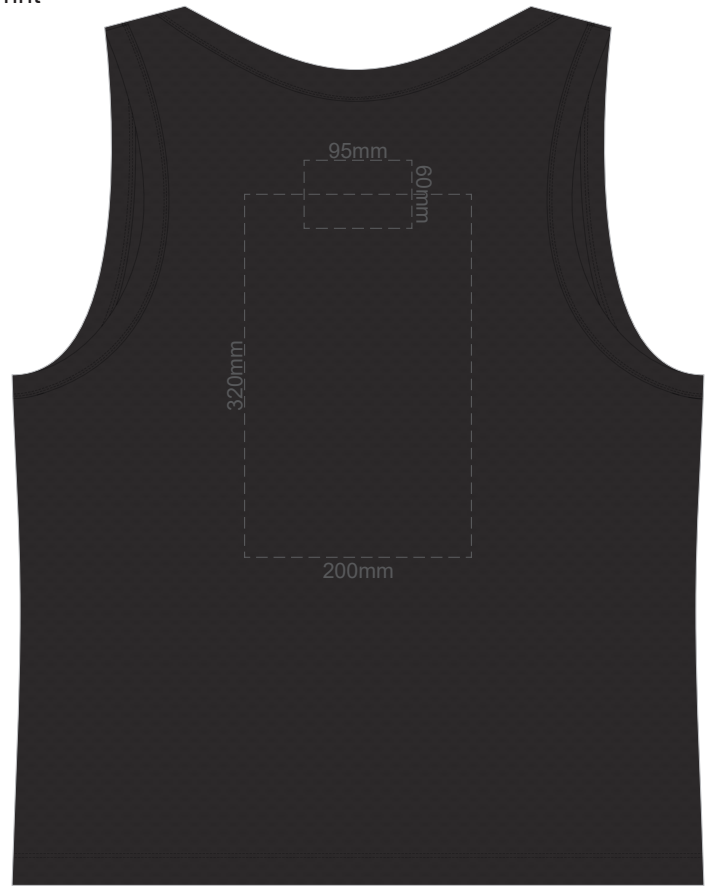

**BACK MEN'S LARGE**

15% of Actual Size  
Screen Print

FRONT MEN'S XL

BACK MEN'S XL

15% of Actual Size  
Colourflex Transfer

FRONT MEN'S XL

BACK MEN'S XL

15% of Actual Size  
Screen Print

FRONT MEN'S 2XL

BACK MEN'S 2XL

15% of Actual Size  
Colourflex Transfer

FRONT MEN'S 2XL

BACK MEN'S 2XL

15% of Actual Size  
Screen Print

**FRONT MEN'S 3XL**

**BACK MEN'S 3XL**

15% of Actual Size  
Colourflex Transfer

**FRONT MEN'S 3XL**

**BACK MEN'S 3XL**

15% of Actual Size  
Screen Print

FRONT MEN'S 4XL

BACK MEN'S 4XL

15% of Actual Size  
Colourflex Transfer

FRONT MEN'S 4XL