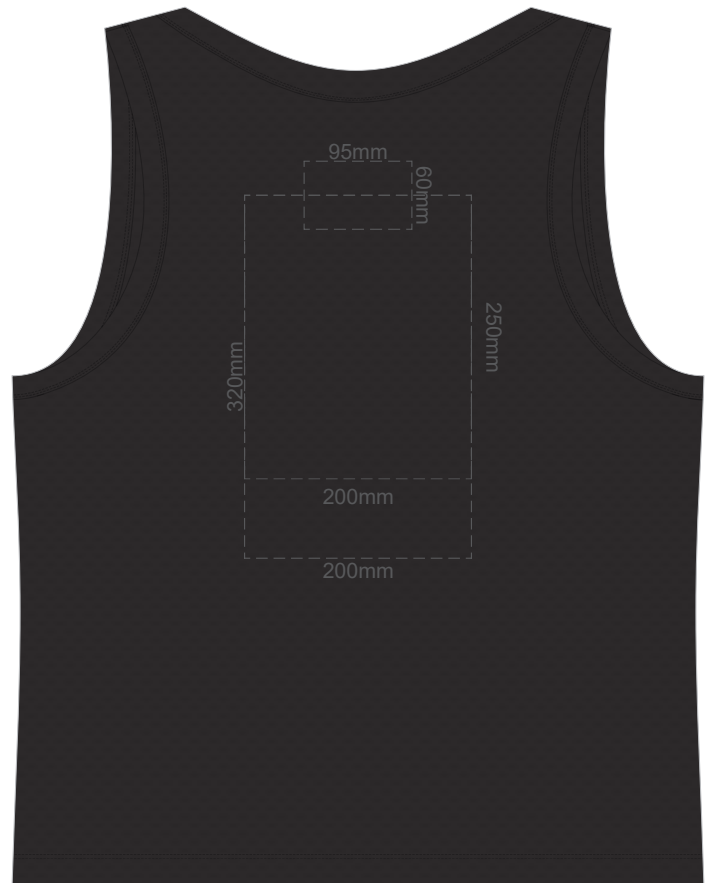

**BACK MEN'S LARGE**

15% of Actual Size  
Screen Print

FRONT MEN'S XL

BACK MEN'S XL

15% of Actual Size  
Colourflex Transfer

FRONT MEN'S XL

BACK MEN'S XL

15% of Actual Size  
Screen Print

FRONT MEN'S 2XL

BACK MEN'S 2XL

15% of Actual Size  
Colourflex Transfer

FRONT MEN'S 2XL

BACK MEN'S 2XL

15% of Actual Size  
Screen Print

**FRONT MEN'S 3XL**

**BACK MEN'S 3XL**

15% of Actual Size  
Colourflex Transfer

**FRONT MEN'S 3XL**

**BACK MEN'S 3XL**

15% of Actual Size  
Screen Print

FRONT MEN'S 4XL

BACK MEN'S 4XL

15% of Actual Size  
Colourflex Transfer

FRONT MEN'S 4XL