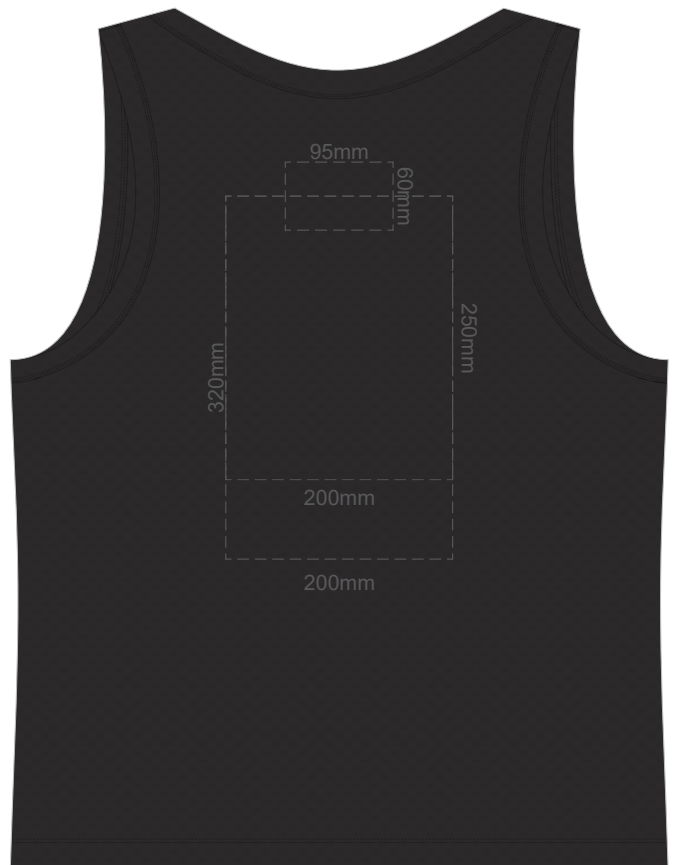

**BACK MEN'S LARGE**

15% of Actual Size  
Screen Print

FRONT MEN'S XL

BACK MEN'S XL

15% of Actual Size  
Colourflex Transfer

FRONT MEN'S XL

BACK MEN'S XL

15% of Actual Size  
Screen Print

FRONT MEN'S 2XL

BACK MEN'S 2XL

15% of Actual Size  
Colourflex Transfer

FRONT MEN'S 2XL

BACK MEN'S 2XL

15% of Actual Size  
Screen Print

**FRONT MEN'S 3XL**

**BACK MEN'S 3XL**

15% of Actual Size  
Colourflex Transfer

**FRONT MEN'S 3XL**

**BACK MEN'S 3XL**

15% of Actual Size  
Screen Print

FRONT MEN'S 4XL

BACK MEN'S 4XL

15% of Actual Size  
Colourflex Transfer

FRONT MEN'S 4XL