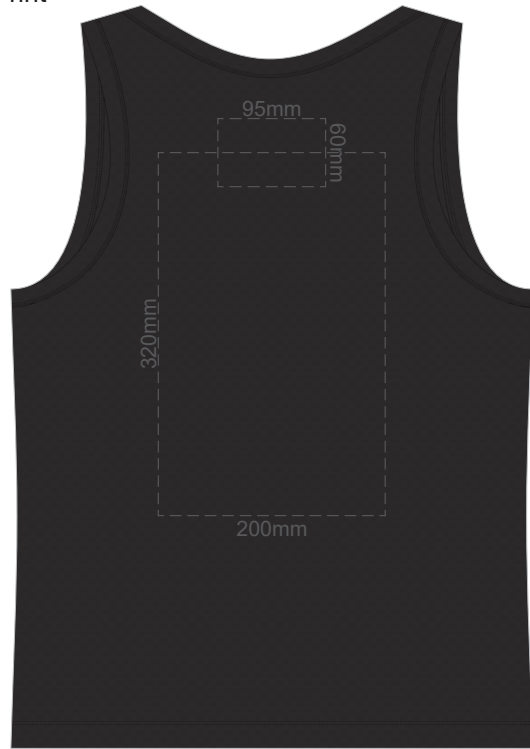

15% of Actual Size  
Screen Print

**FRONT MEN'S EXTRA SMALL**

**BACK MEN'S EXTRA SMALL**

15% of Actual Size  
Colourflex Transfer

**FRONT MEN'S EXTRA SMALL**

**BACK MEN'S EXTRA SMALL**

15% of Actual Size  
Screen Print

**FRONT MEN'S SMALL**

**BACK MEN'S SMALL**

15% of Actual Size  
Colourflex Transfer

**FRONT MEN'S SMALL**

**BACK MEN'S SMALL**

15% of Actual Size  
Screen Print

**FRONT MEN'S MEDIUM**

**BACK MEN'S MEDIUM**

15% of Actual Size  
Colourflex Transfer

**FRONT MEN'S MEDIUM**

**BACK MEN'S MEDIUM**

15% of Actual Size  
Screen Print

**FRONT MEN'S LARGE**

**BACK MEN'S LARGE**

15% of Actual Size  
Colourflex Transfer

**FRONT MEN'S LARGE**

FRONT MEN'S 2XL

BACK MEN'S 2XL

15% of Actual Size  
Colourflex Transfer

FRONT MEN'S 2XL

BACK MEN'S 2XL

15% of Actual Size  
Screen Print

**FRONT MEN'S 3XL**

**BACK MEN'S 3XL**