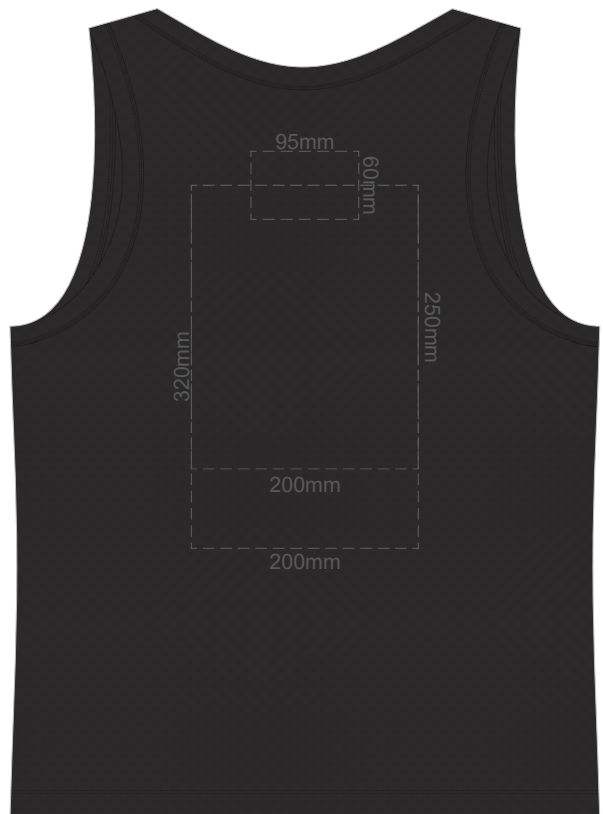

**FRONT MEN'S SMALL**

**BACK MEN'S SMALL**

15% of Actual Size  
Colourflex Transfer

**FRONT MEN'S SMALL**

**BACK MEN'S SMALL**

15% of Actual Size  
Screen Print

**FRONT MEN'S MEDIUM**

**BACK MEN'S MEDIUM**

15% of Actual Size  
Colourflex Transfer

**FRONT MEN'S MEDIUM**

**BACK MEN'S MEDIUM**

15% of Actual Size  
Screen Print

**FRONT MEN'S LARGE**

**BACK MEN'S LARGE**

15% of Actual Size  
Colourflex Transfer

**FRONT MEN'S LARGE**

**BACK MEN'S LARGE**

15% of Actual Size  
Screen Print

FRONT MEN'S XL

BACK MEN'S XL

15% of Actual Size  
Colourflex Transfer

FRONT MEN'S XL

BACK MEN'S XL

15% of Actual Size  
Screen Print

FRONT MEN'S 2XL

BACK MEN'S 2XL

15% of Actual Size  
Colourflex Transfer

FRONT MEN'S 2XL

BACK MEN'S 2XL

15% of Actual Size  
Screen Print

**FRONT MEN'S 3XL**

**BACK MEN'S 3XL**