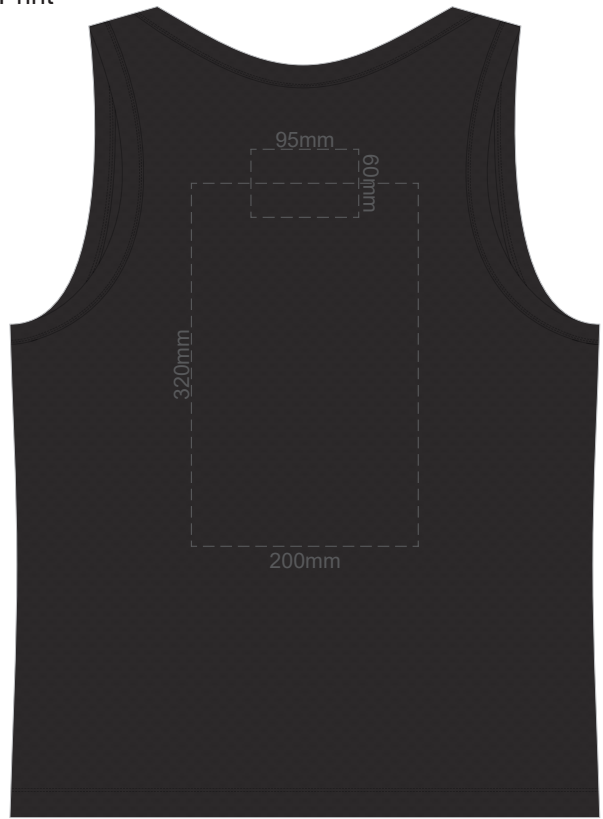

**FRONT MEN'S SMALL**

**BACK MEN'S SMALL**

15% of Actual Size  
Colourflex Transfer

**FRONT MEN'S SMALL**

**BACK MEN'S SMALL**

15% of Actual Size  
Screen Print

**FRONT MEN'S MEDIUM**

**BACK MEN'S MEDIUM**

15% of Actual Size  
Colourflex Transfer

**FRONT MEN'S MEDIUM**

**BACK MEN'S MEDIUM**

15% of Actual Size  
Screen Print

**FRONT MEN'S LARGE**

**BACK MEN'S LARGE**

15% of Actual Size  
Colourflex Transfer

**FRONT MEN'S LARGE**

**BACK MEN'S LARGE**

15% of Actual Size  
Screen Print

FRONT MEN'S XL

BACK MEN'S XL

15% of Actual Size  
Colourflex Transfer

FRONT MEN'S XL

BACK MEN'S XL

15% of Actual Size  
Screen Print

FRONT MEN'S 2XL

BACK MEN'S 2XL

15% of Actual Size  
Colourflex Transfer

FRONT MEN'S 2XL

BACK MEN'S 2XL

15% of Actual Size  
Screen Print

**FRONT MEN'S 3XL**

**BACK MEN'S 3XL**