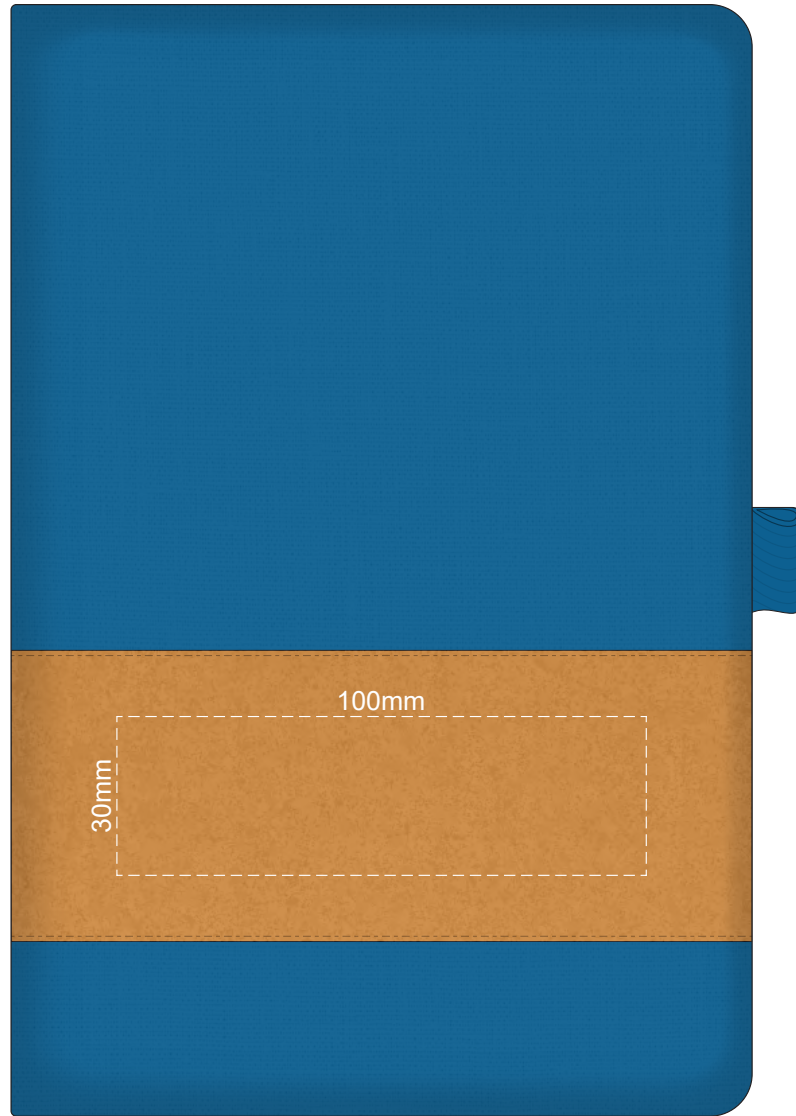

70% of Actual Size
Pad Print
FRONT

Branding area can be moved **anywhere** within the red line.

70% of Actual Size
Pad Print
BACK

Branding area can be moved **anywhere** within the red line.

70% of Actual Size
Screen Print
FRONT

70% of Actual Size
Screen Print
BACK

70% of Actual Size
Colourflex Transfer
FRONT

Branding area can be moved **anywhere within the red line.**

70% of Actual Size
Colourflex Transfer
BACK

Branding area can be moved **anywhere within the red line.**

70% of Actual Size
Debossing
FRONT

Please note that the placement of the printing on the strip will be inconsistent due to the variance in the position of the strip one the notebook.

70% of Actual Size
Debossing
BACK

Please note that the placement of the printing on the strip will be inconsistent due to the variance in the position of the strip one the notebook.