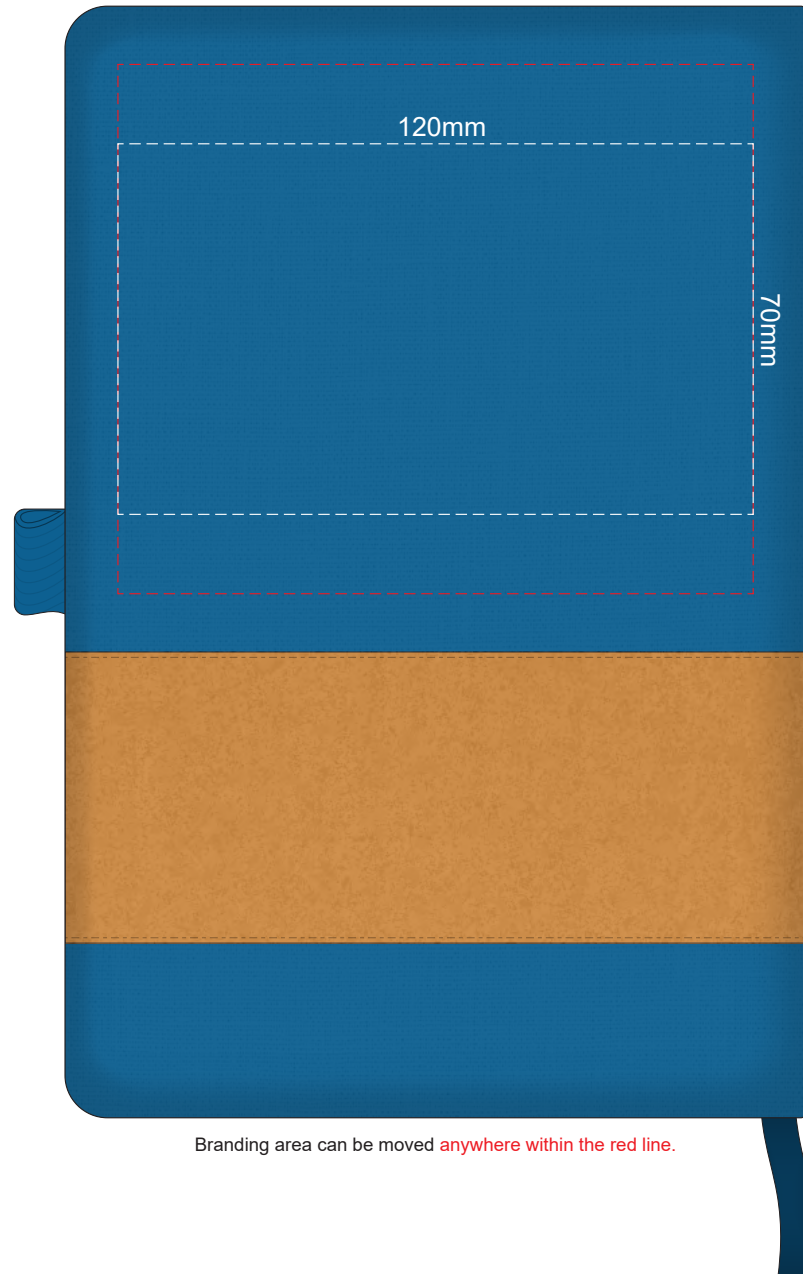

70% of Actual Size
Pad Print
FRONT

Branding area can be moved **anywhere** within the red line.

70% of Actual Size
Pad Print
BACK

Branding area can be moved **anywhere** within the red line.

70% of Actual Size
Screen Print
FRONT

70% of Actual Size
Screen Print
BACK

70% of Actual Size
Colourflex Transfer
FRONT

Branding area can be moved **anywhere within the red line.**

70% of Actual Size
Colourflex Transfer
BACK

Branding area can be moved **anywhere within the red line.**

70% of Actual Size
Debossing
FRONT

Please note that the placement of the printing on the strip will be inconsistent due to the variance in the position of the strip one the notebook.

70% of Actual Size
Debossing
BACK

Please note that the placement of the printing on the strip will be inconsistent due to the variance in the position of the strip one the notebook.