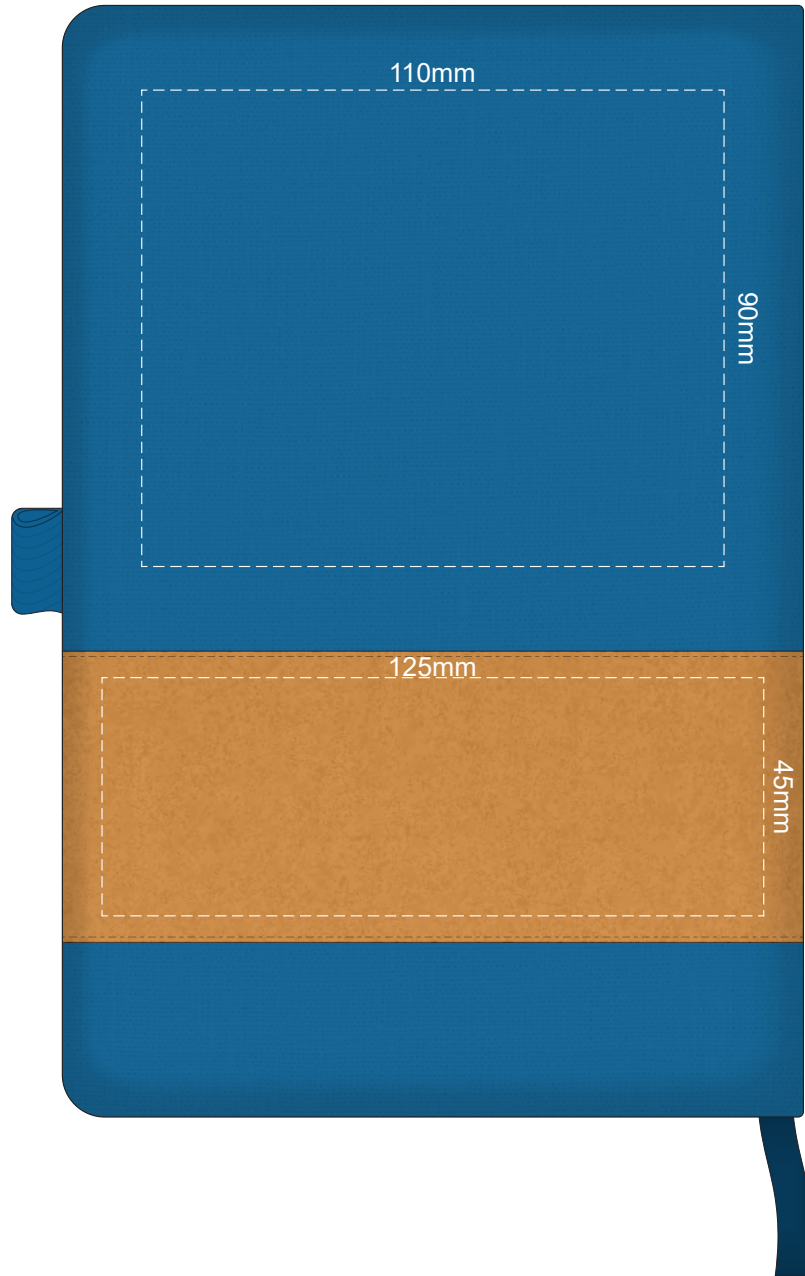

70% of Actual Size
Pad Print
FRONT

Branding area can be moved **anywhere** within the red line.

70% of Actual Size
Pad Print
BACK

Branding area can be moved **anywhere** within the red line.

70% of Actual Size
Screen Print
FRONT

70% of Actual Size
Screen Print
BACK

70% of Actual Size
Colourflex Transfer
FRONT

Branding area can be moved **anywhere within the red line.**

70% of Actual Size
Colourflex Transfer
BACK

Branding area can be moved **anywhere within the red line.**

70% of Actual Size
Debossing
FRONT

Please note that the placement of the printing on the strip will be inconsistent due to the variance in the position of the strip one the notebook.

70% of Actual Size
Debossing
BACK

Please note that the placement of the printing on the strip will be inconsistent due to the variance in the position of the strip one the notebook.