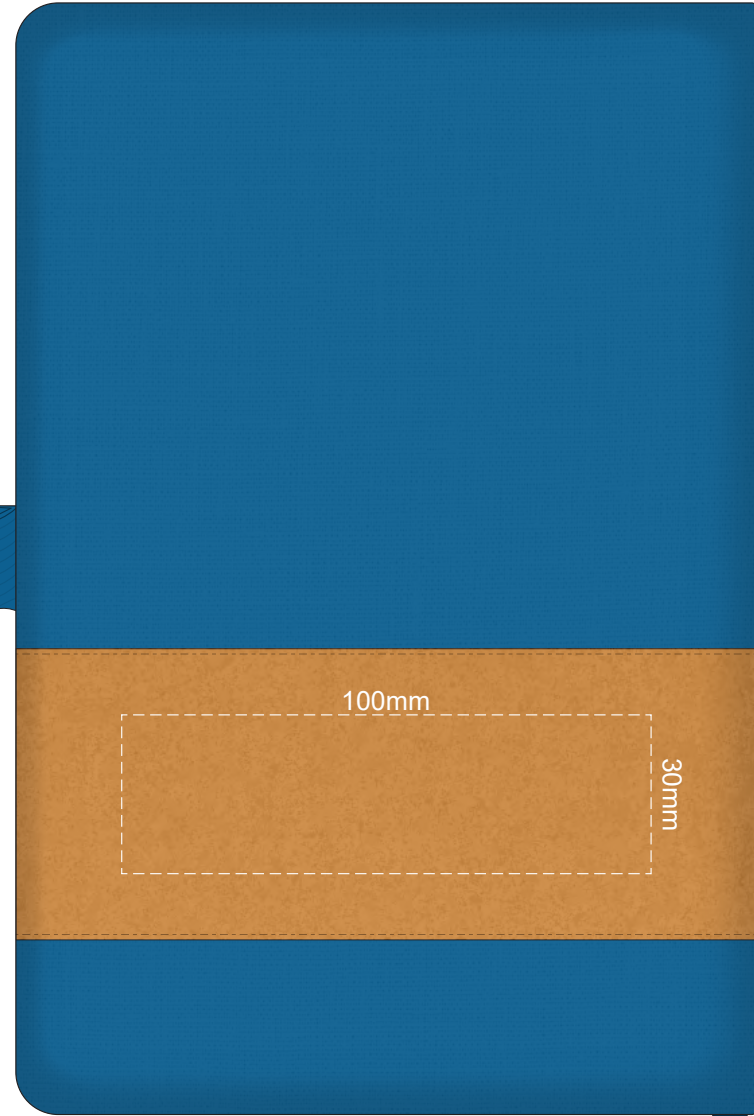

70% of Actual Size
Pad Print
FRONT

Branding area can be moved **anywhere** within the red line.

70% of Actual Size
Pad Print
BACK

Branding area can be moved **anywhere** within the red line.

70% of Actual Size
Screen Print
FRONT

70% of Actual Size
Screen Print
BACK

70% of Actual Size
Colourflex Transfer
FRONT

Branding area can be moved **anywhere within the red line.**

70% of Actual Size
Colourflex Transfer
BACK

Branding area can be moved **anywhere within the red line.**

70% of Actual Size
Debossing
FRONT

Please note that the placement of the printing on the strip will be inconsistent due to the variance in the position of the strip one the notebook.

70% of Actual Size
Debossing
BACK

Please note that the placement of the printing on the strip will be inconsistent due to the variance in the position of the strip one the notebook.