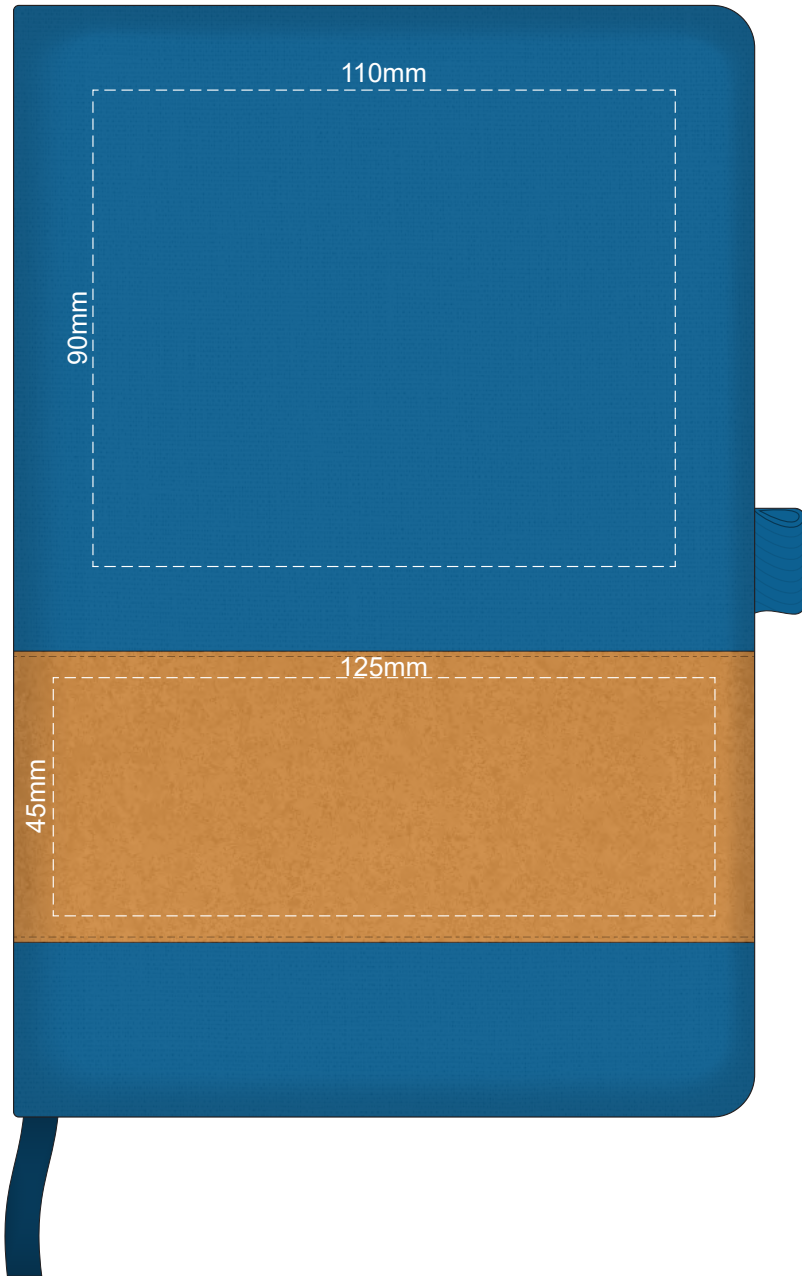

70% of Actual Size
Pad Print
FRONT

Branding area can be moved **anywhere** within the red line.

70% of Actual Size
Pad Print
BACK

Branding area can be moved **anywhere** within the red line.

70% of Actual Size
Screen Print
FRONT

70% of Actual Size
Screen Print
BACK

70% of Actual Size
Colourflex Transfer
FRONT

Branding area can be moved **anywhere within the red line.**

70% of Actual Size
Colourflex Transfer
BACK

Branding area can be moved **anywhere within the red line.**

70% of Actual Size
Debossing
FRONT

Please note that the placement of the printing on the strip will be inconsistent due to the variance in the position of the strip one the notebook.

70% of Actual Size
Debossing
BACK

Please note that the placement of the printing on the strip will be inconsistent due to the variance in the position of the strip one the notebook.