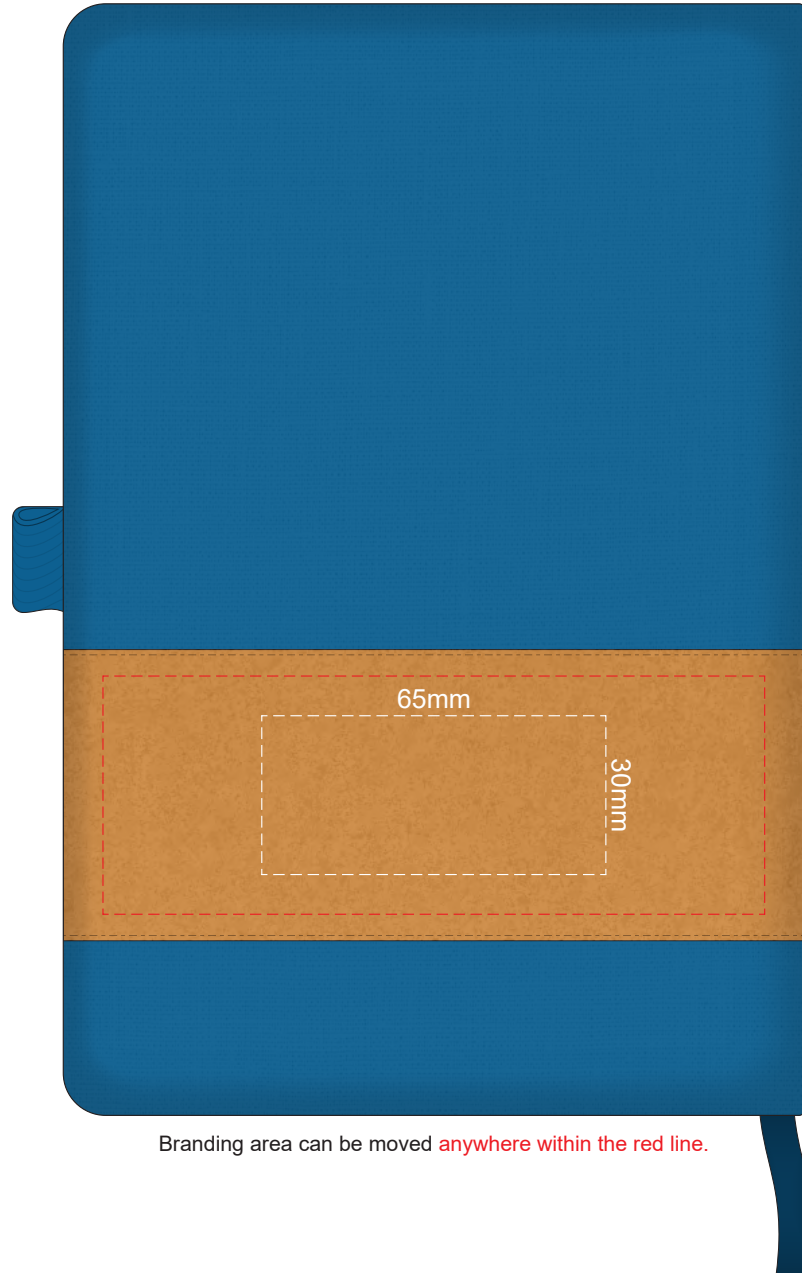

70% of Actual Size
Pad Print
FRONT

Branding area can be moved **anywhere** within the red line.

70% of Actual Size
Pad Print
BACK

Branding area can be moved **anywhere** within the red line.

70% of Actual Size
Screen Print
FRONT

70% of Actual Size
Screen Print
BACK

70% of Actual Size
Colourflex Transfer
FRONT

Branding area can be moved **anywhere within the red line.**

70% of Actual Size
Colourflex Transfer
BACK

Branding area can be moved **anywhere within the red line.**

70% of Actual Size
Debossing
FRONT

Please note that the placement of the printing on the strip will be inconsistent due to the variance in the position of the strip one the notebook.

70% of Actual Size
Debossing
BACK

Please note that the placement of the printing on the strip will be inconsistent due to the variance in the position of the strip one the notebook.