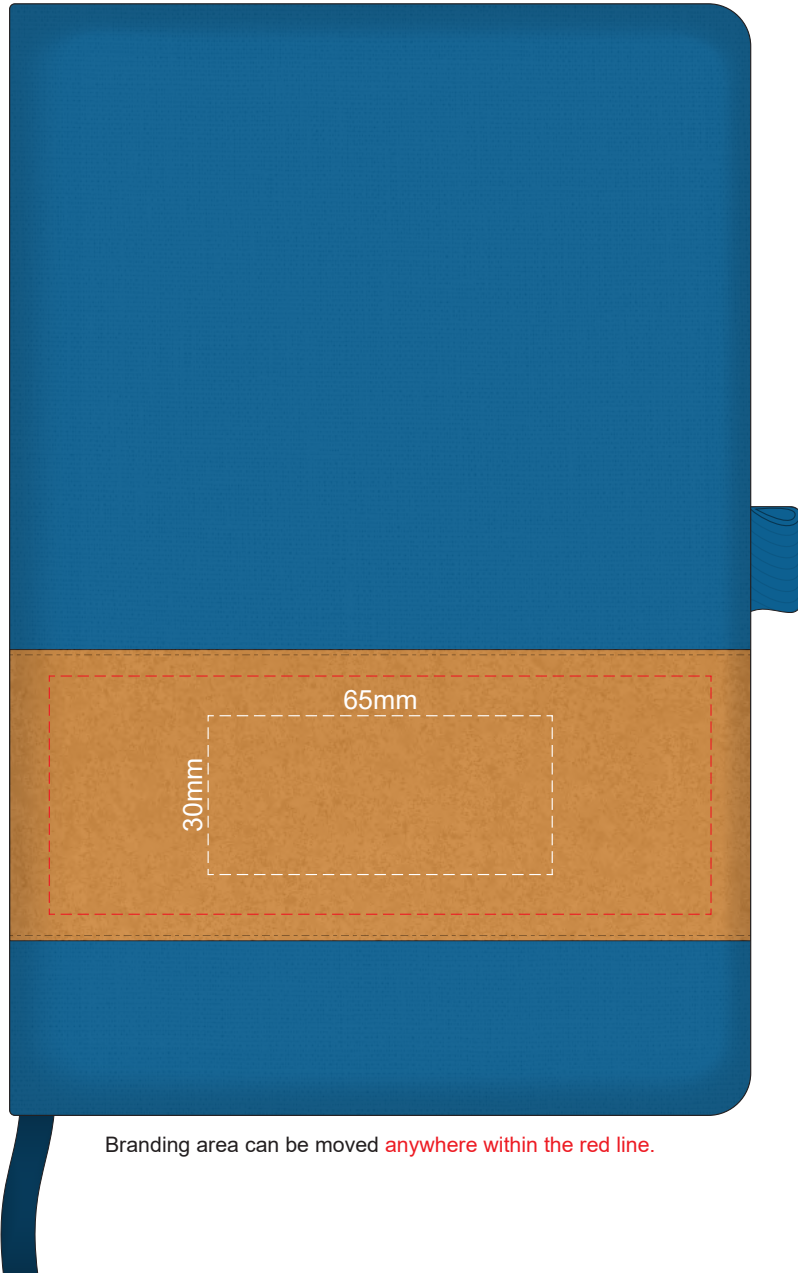

70% of Actual Size
Pad Print
FRONT

Branding area can be moved **anywhere** within the red line.

70% of Actual Size
Pad Print
BACK

Branding area can be moved **anywhere** within the red line.

70% of Actual Size
Screen Print
FRONT

70% of Actual Size
Screen Print
BACK

70% of Actual Size
Colourflex Transfer
FRONT

Branding area can be moved **anywhere within the red line.**

70% of Actual Size
Colourflex Transfer
BACK

Branding area can be moved **anywhere within the red line.**

70% of Actual Size
Debossing
FRONT

Please note that the placement of the printing on the strip will be inconsistent due to the variance in the position of the strip one the notebook.

70% of Actual Size
Debossing
BACK

Please note that the placement of the printing on the strip will be inconsistent due to the variance in the position of the strip one the notebook.