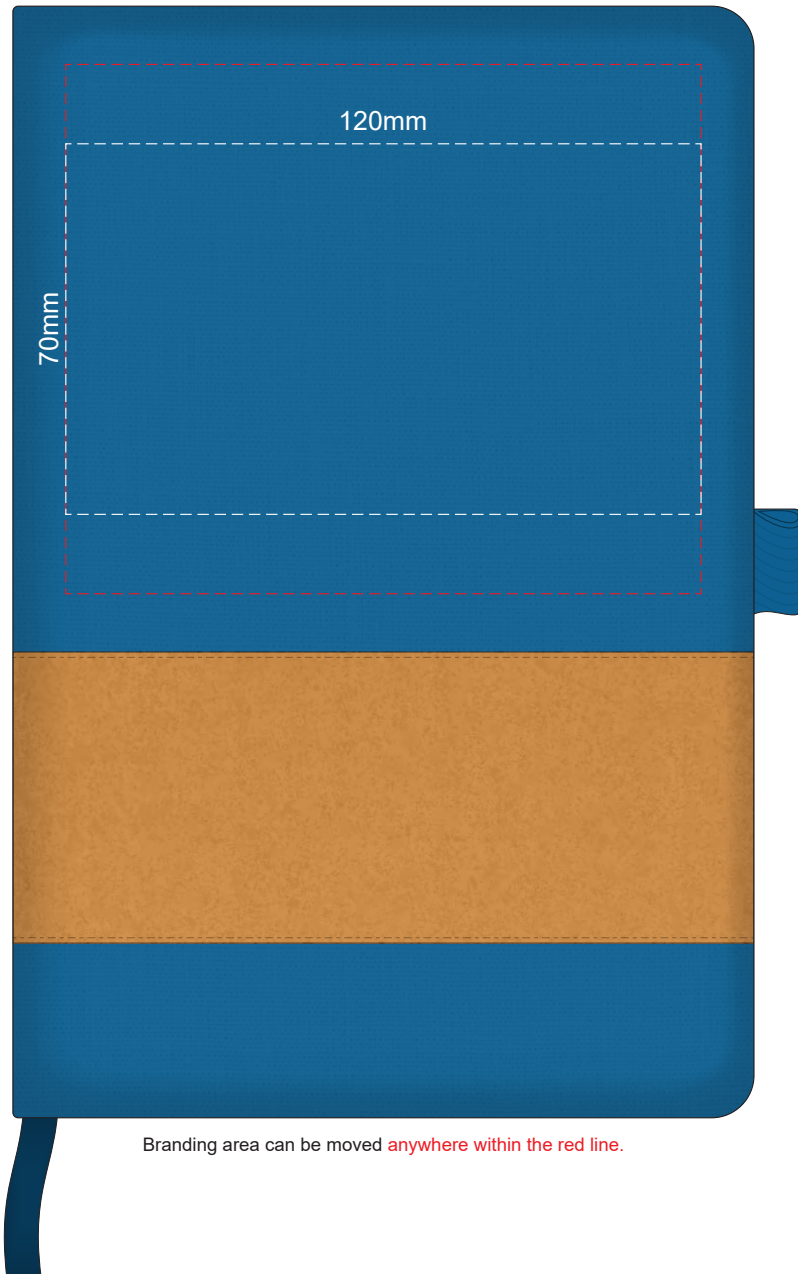

70% of Actual Size
Pad Print
FRONT

Branding area can be moved **anywhere** within the red line.

70% of Actual Size
Pad Print
BACK

Branding area can be moved **anywhere** within the red line.

70% of Actual Size
Screen Print
FRONT

70% of Actual Size
Screen Print
BACK

70% of Actual Size
Colourflex Transfer
FRONT

Branding area can be moved **anywhere within the red line.**

70% of Actual Size
Colourflex Transfer
BACK

Branding area can be moved **anywhere within the red line.**

70% of Actual Size
Debossing
FRONT

Please note that the placement of the printing on the strip will be inconsistent due to the variance in the position of the strip one the notebook.

70% of Actual Size
Debossing
BACK

Please note that the placement of the printing on the strip will be inconsistent due to the variance in the position of the strip one the notebook.