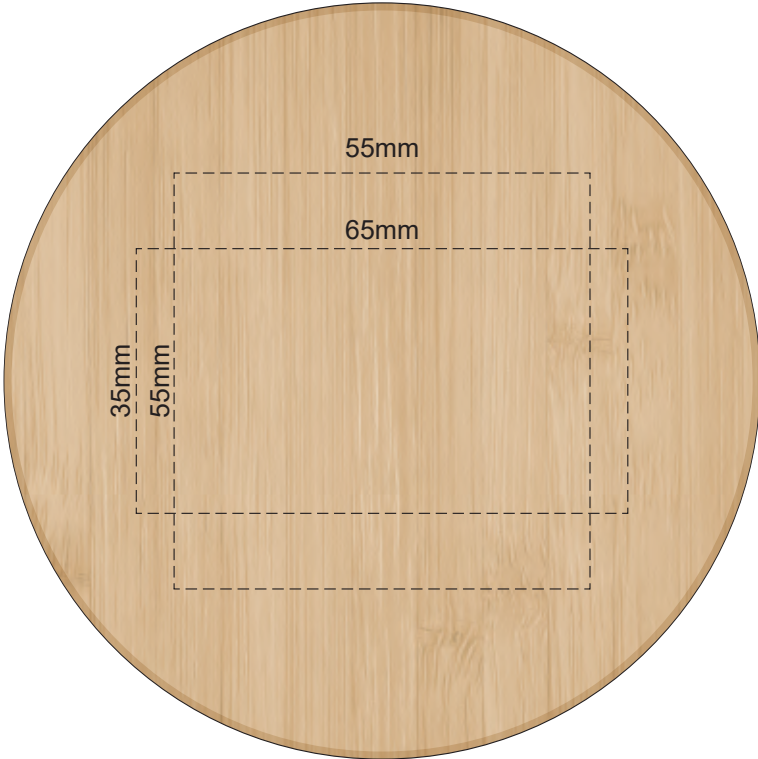

100% of Actual Size
Pad Print
Laser Engraving

FRONT ONLY

FRONT ONLY

This product is a natural material, please allow for variances in grain pattern and branding.

 Laser engraves to a natural etch