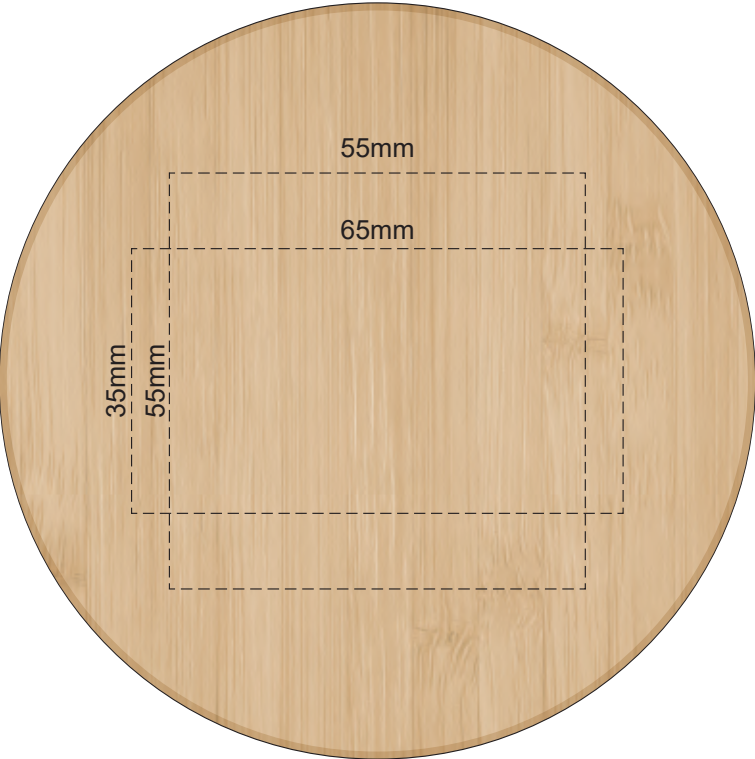

100% of Actual Size
Pad Print
Laser Engraving

FRONT ONLY

FRONT ONLY

This product is a natural material, please allow for variances in grain pattern and branding.

 Laser engraves to a natural etch