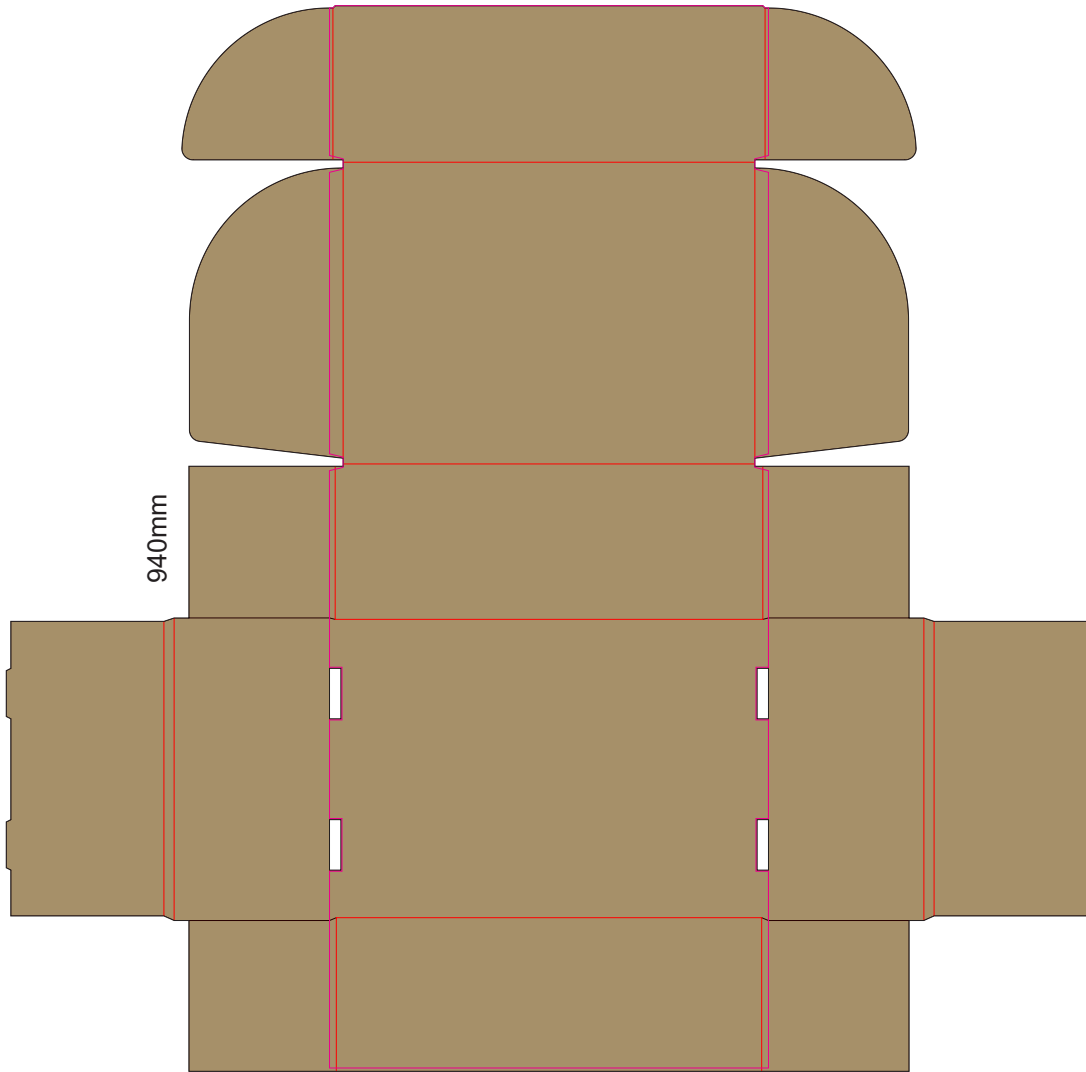

15% of Actual Size
Digital Packaging Print
957mm

SIDE 1 - OUTSIDE

Black Lines - Cut Marks or Edges

Red Line - Fold Marks

Pink Line = Bleed off to here

There will be no bleed on the leading edge

Artwork will be printed onto a natural corrugated substrate via CYMK printing (no white), some colour variation and corrugation lines should be considered acceptable. Changing the substrate of the box to a solid colour is not recommended.

15% of Actual Size
Digital Packaging Print
957mm

SIDE 2 - INSIDE

Black Lines - Cut Marks or Edges

Red Line - Fold Marks

Pink Line = Bleed off to here

There will be no bleed on the leading edge

Artwork will be printed onto a natural corrugated substrate via CYMK printing (no white), some colour variation and corrugation lines should be considered acceptable. Changing the substrate of the box to a solid colour is not recommended.