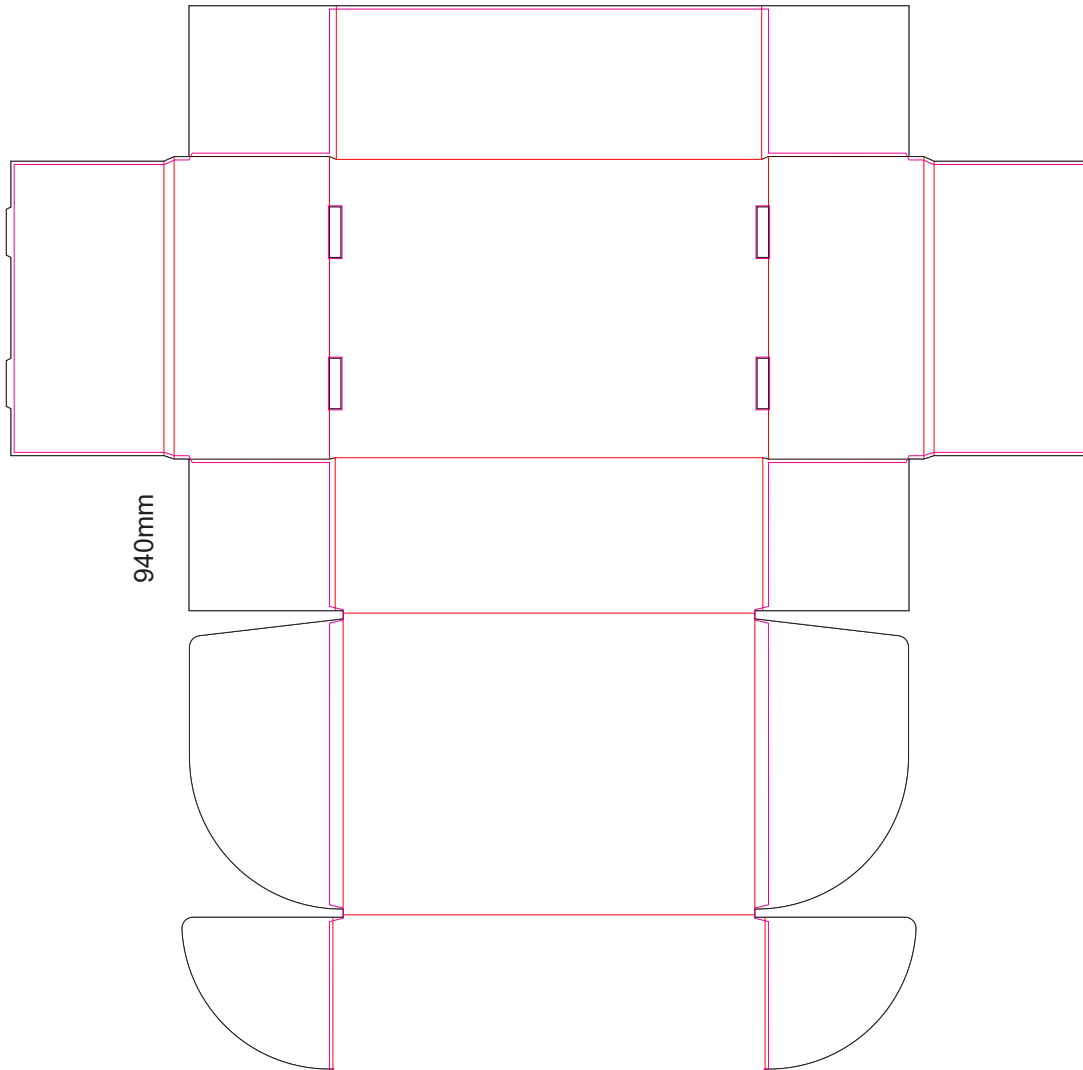

15% of Actual Size
Digital Packaging Print
957mm

SIDE 1 - OUTSIDE

Black Lines - Cut Marks or Edges

Red Line - Fold Marks

Pink Line = Bleed off to here

There will be no bleed on the leading edge

Artwork will be printed onto a natural corrugated substrate via CYMK printing (no white), some colour variation and corrugation lines should be considered acceptable. Changing the substrate of the box to a solid colour is not recommended.

15% of Actual Size
Digital Packaging Print
957mm

SIDE 2 - INSIDE

Black Lines - Cut Marks or Edges

Red Line - Fold Marks

Pink Line = Bleed off to here

There will be no bleed on the leading edge

Artwork will be printed onto a natural corrugated substrate via CYMK printing (no white), some colour variation and corrugation lines should be considered acceptable. Changing the substrate of the box to a solid colour is not recommended.