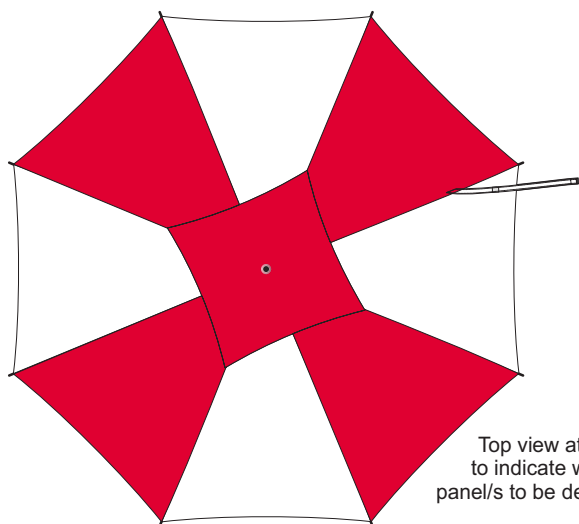

20% of Actual Size
Screen Print (one colour)
Colourflex Transfer

20% of Actual Size
Screen Print (one colour)
Colourflex Transfer

Top view at 5%
to indicate which
panel/s to be decorated.