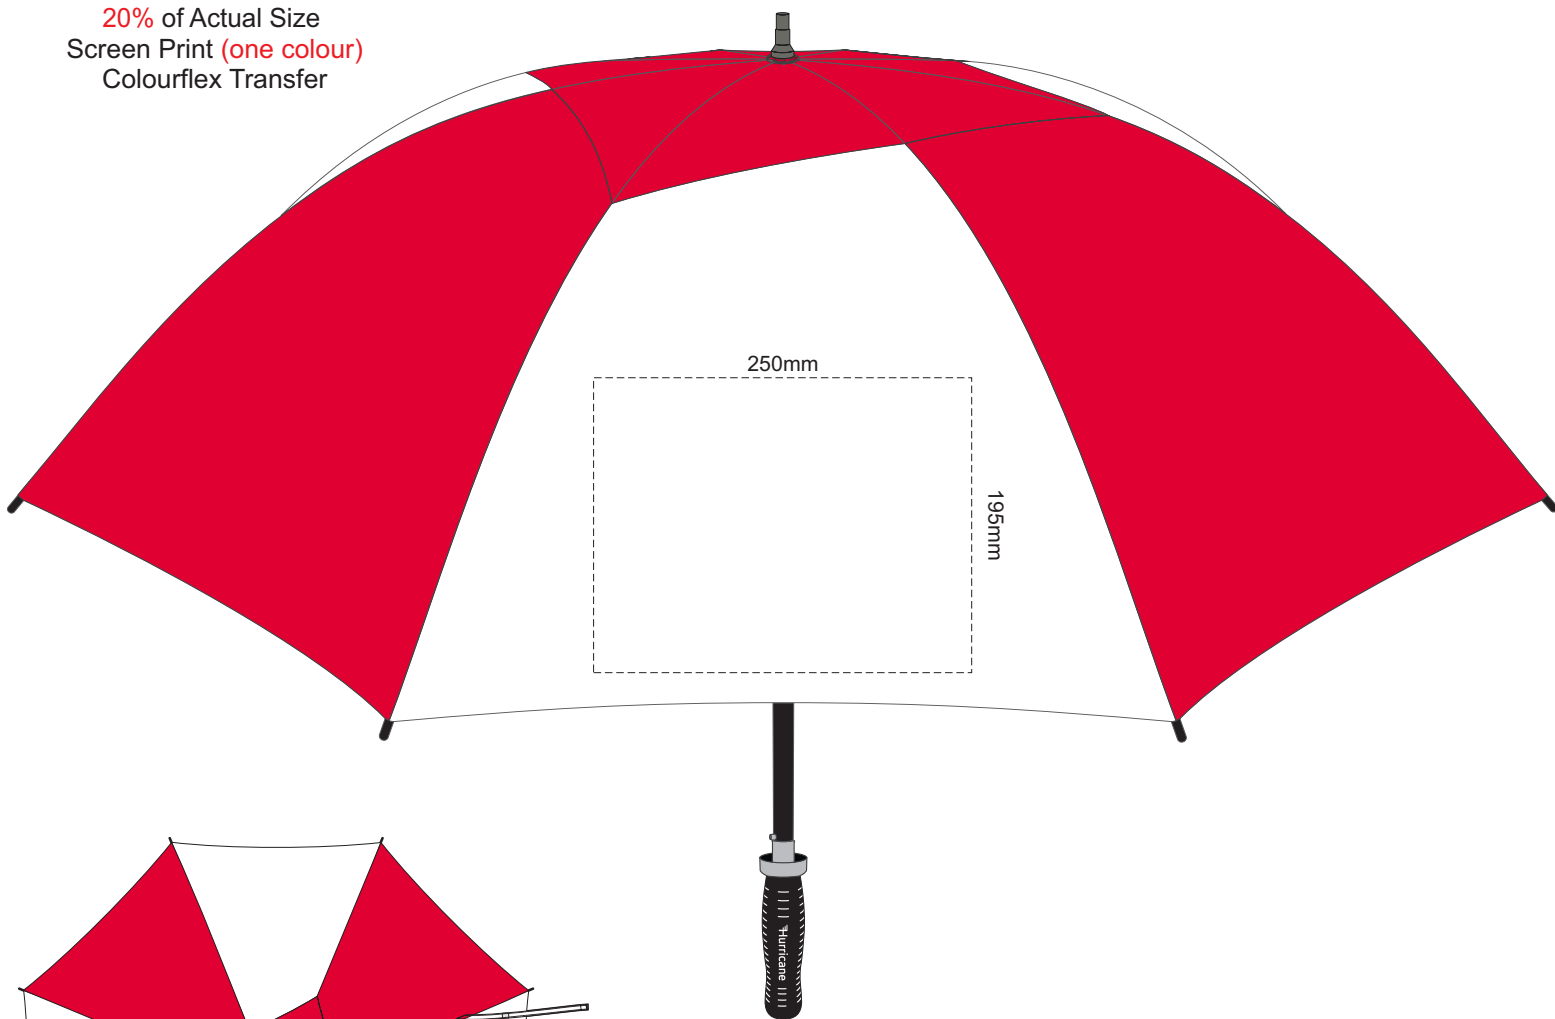

20% of Actual Size
Screen Print (one colour)
Colourflex Transfer

20% of Actual Size
Screen Print (one colour)
Colourflex Transfer

Top view at 5%
to indicate which
panel/s to be decorated.