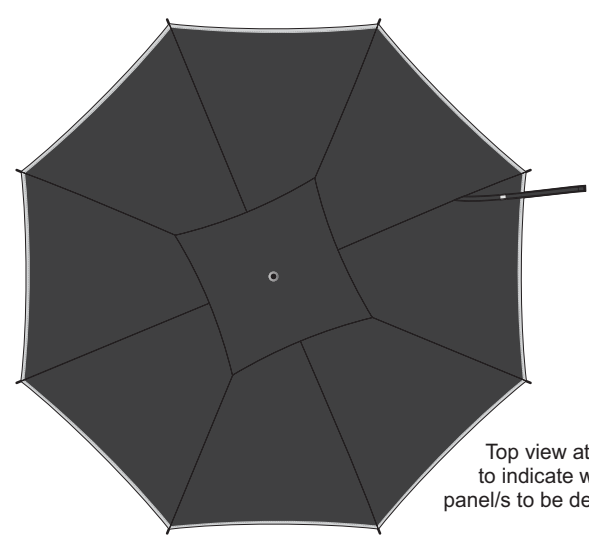

20% of Actual Size
Screen Print (one colour)
Colourflex Transfer

20% of Actual Size
Screen Print (one colour)
Colourflex Transfer

Top view at 5%
to indicate which
panel/s to be decorated.